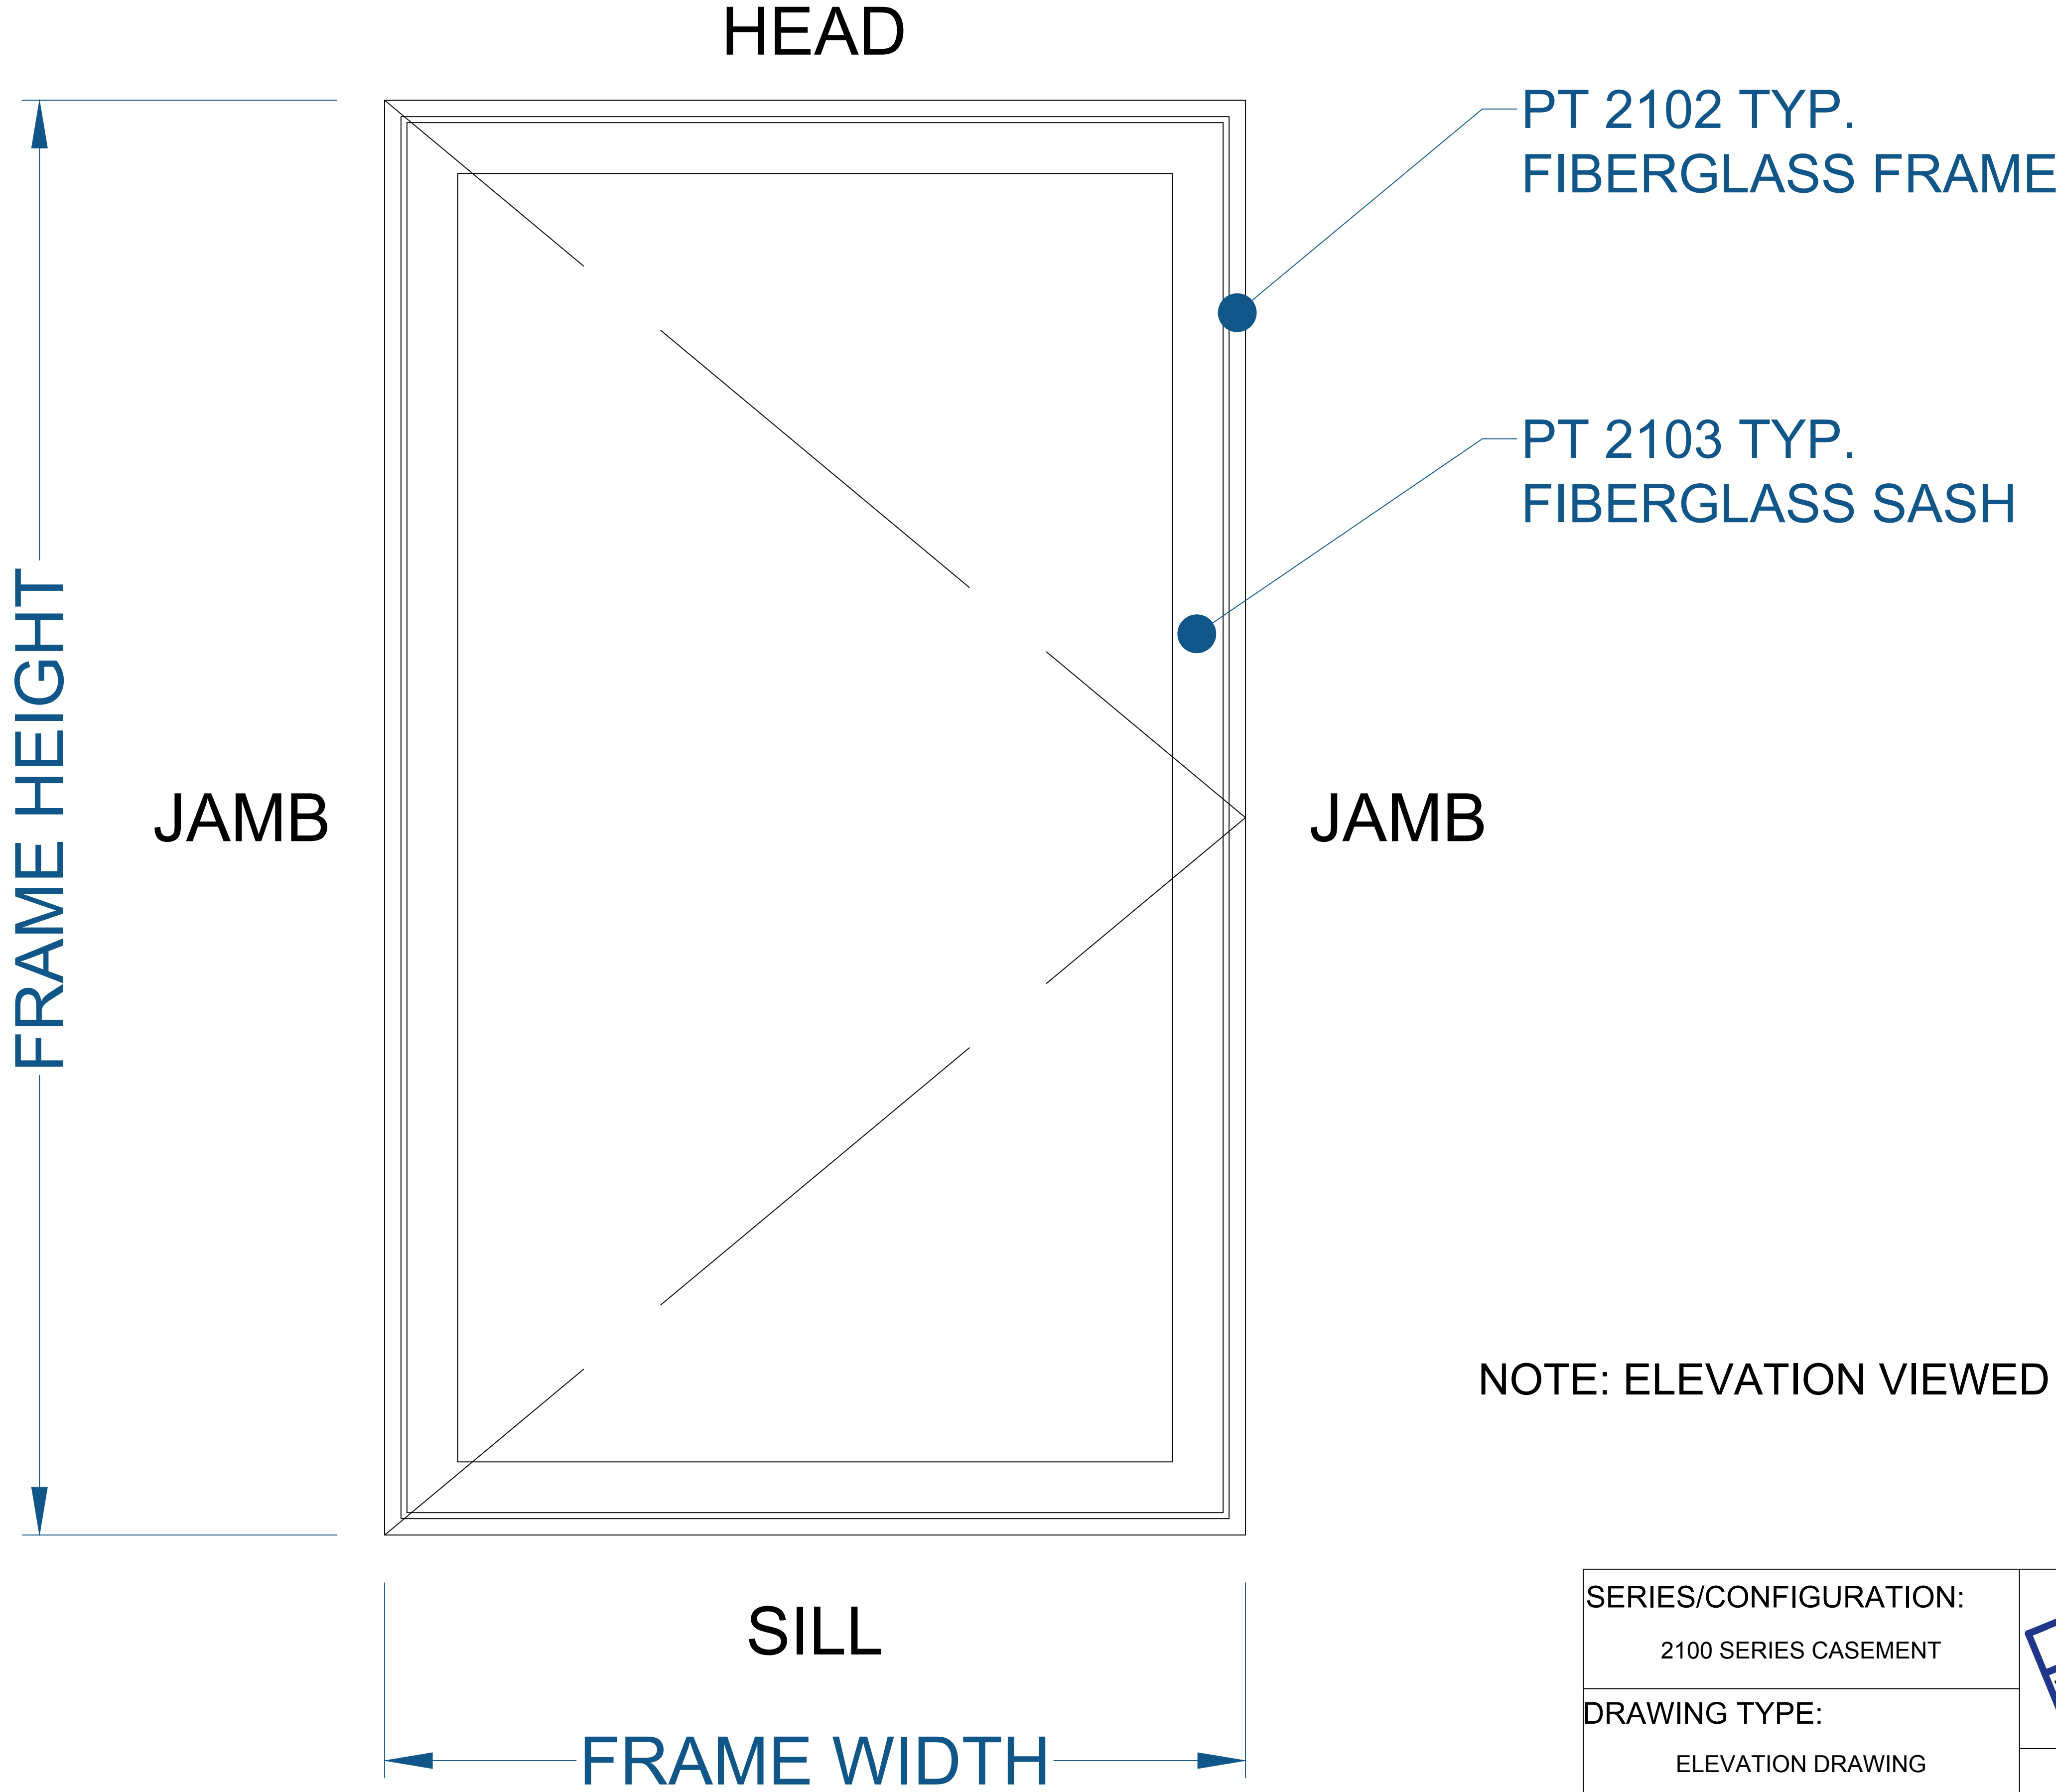

# 2100 SERIES CASEMENT

(ELEVATION DRAWING)

NOTE: ELEVATION VIEWED FROM THE OUTSIDE LOOKING IN.

SEE PRODUCT SPECIFICATIONS PAGE FOR COMPLETE PRODUCT DESCRIPTION.

SERIES/CONFIGURATION: 2100 SERIES CASEMENT		 <b>FiberFrame™</b> Comfort Line® <small>FIBERGLASS WINDOWS, PATIO DOORS, SUNROOMS &amp; STOREFRONT</small>	COMFORT LINE LTD. 5500 ENTERPRISE BLVD. TOLEDO, OH 43612 419-729-8520	
DRAWING TYPE: ELEVATION DRAWING			THIS DRAWING IS THE PROPERTY OF COMFORT LINE LTD. DESIGN CONCEPTS AND INFORMATION MAY NOT BE REPRODUCED USED OR DISCLOSED WITHOUT THE WRITTEN PERMISSION OF COMFORT LINE LTD.	
		SCALE: 6" = 1' - 0"	PROJECT: 2100 CASEMENT	
DATE	REVISION	BY	DATE: 2/13/17	QUOTE: #### SHEET: CA1
			DRAWN BY: AJL	