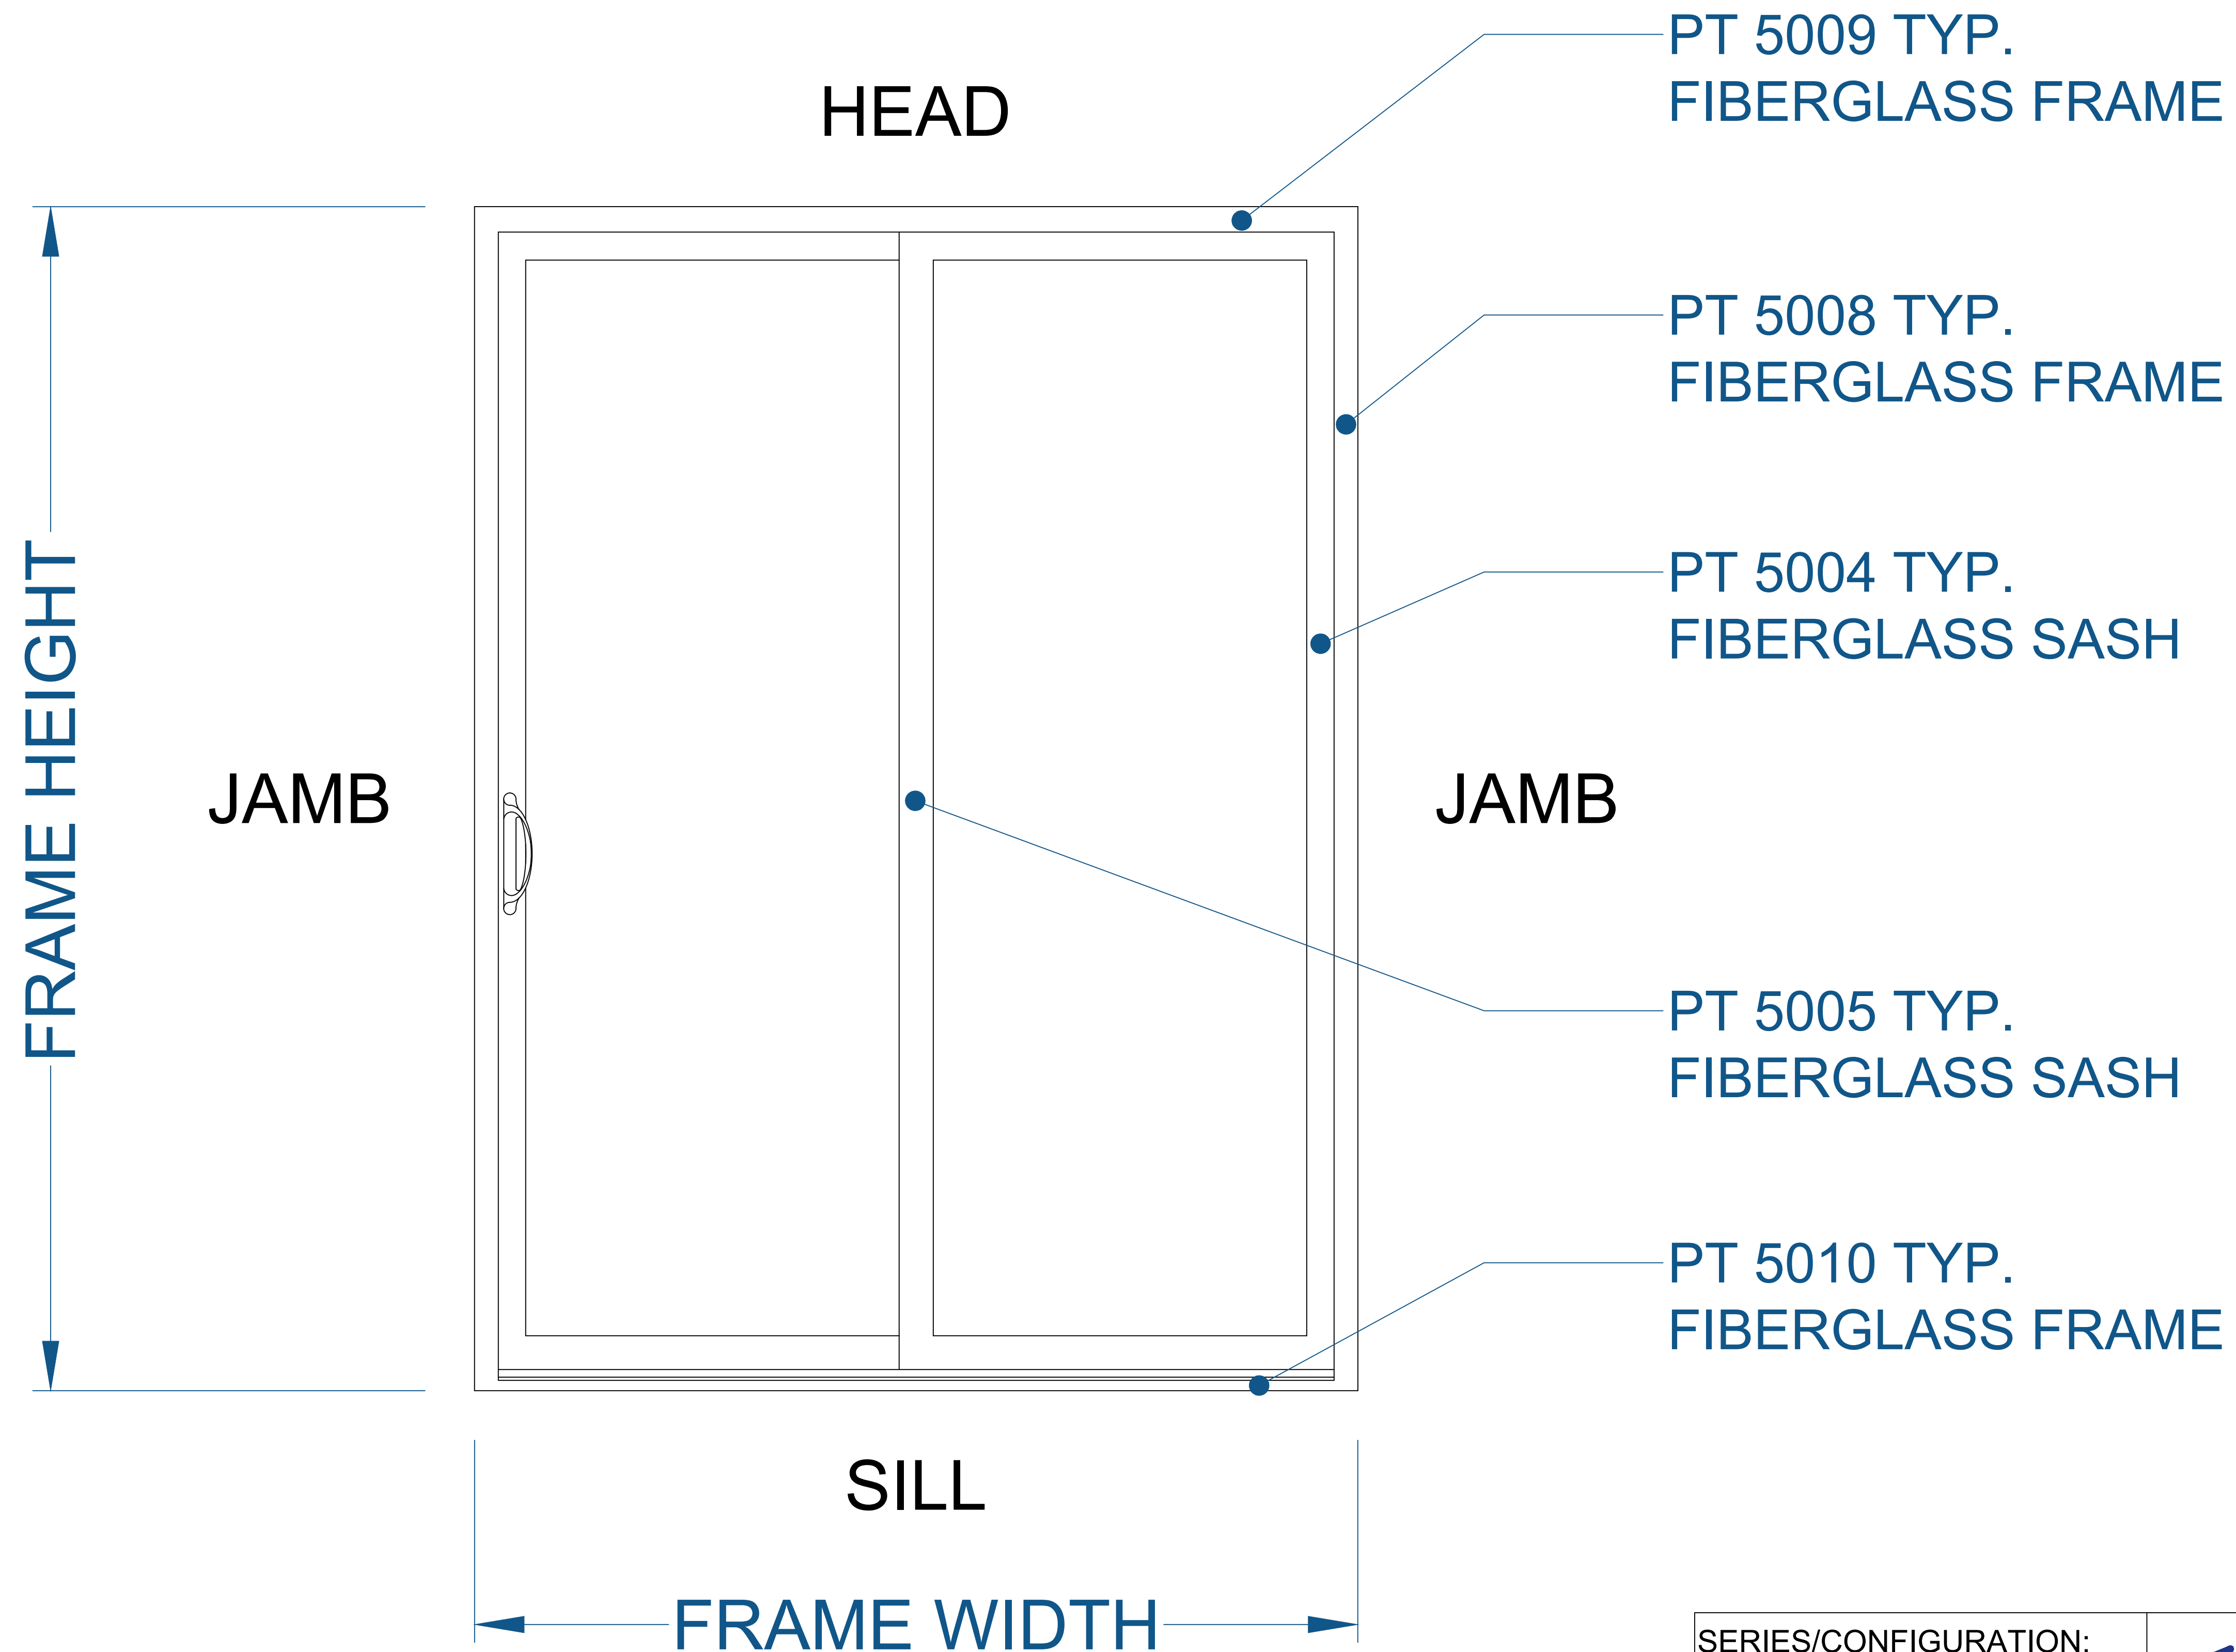

5000 SERIES PATIO DOOR - 2 LITE

(ELEVATION DRAWING)

NOTE: ELEVATION VIEWED FROM THE OUTSIDE LOOKING IN.

SEE PRODUCT SPECIFICATIONS PAGE FOR COMPLETE PRODUCT DESCRIPTION.

SERIES/CONFIGURATION: 5000 SERIES PATIO DOOR		 FiberFrame™ Comfort Line® <small>FIBERGLASS WINDOWS, PATIO DOORS, SUNROOMS & STOREFRONT</small>	COMFORT LINE LTD. 5500 ENTERPRISE BLVD. TOLEDO, OH 43612 419-729-8520	
DRAWING TYPE: ELEVATION DRAWING			THIS DRAWING IS THE PROPERTY OF COMFORT LINE LTD. DESIGN CONCEPTS AND INFORMATION MAY NOT BE REPRODUCED USED OR DISCLOSED WITHOUT THE WRITTEN PERMISSION OF COMFORT LINE LTD.	
		SCALE: 6" = 1' - 0"	PROJECT: 5000 PATIO DOOR	
		DATE: 2/13/17	QUOTE: ####	SHEET: PD1.1
DATE	REVISION	BY	DRAWN BY: AJL	

5000 SERIES PATIO DOOR - 3 LITE (CONTINUOUS)

(ELEVATION DRAWING)

NOTE: ELEVATION VIEWED FROM THE OUTSIDE LOOKING IN.

SEE PRODUCT SPECIFICATIONS PAGE FOR COMPLETE PRODUCT DESCRIPTION.

SERIES/CONFIGURATION: 5000 SERIES PATIO DOOR		 FiberFrame™ Comfort Line® <small>FIBERGLASS WINDOWS, PATIO DOORS, SUNROOMS & STOREFRONT</small>	COMFORT LINE LTD. 5500 ENTERPRISE BLVD. TOLEDO, OH 43612 419-729-8520	
DRAWING TYPE: ELEVATION DRAWING			THIS DRAWING IS THE PROPERTY OF COMFORT LINE LTD. DESIGN CONCEPTS AND INFORMATION MAY NOT BE REPRODUCED USED OR DISCLOSED WITHOUT THE WRITTEN PERMISSION OF COMFORT LINE LTD.	
		PROJECT: 5000 PATIO DOOR		
		SCALE: 6" = 1' - 0"	QUOTE: ####	SHEET: PD1.2
DATE	REVISION	BY	DRAWN BY: AJL	