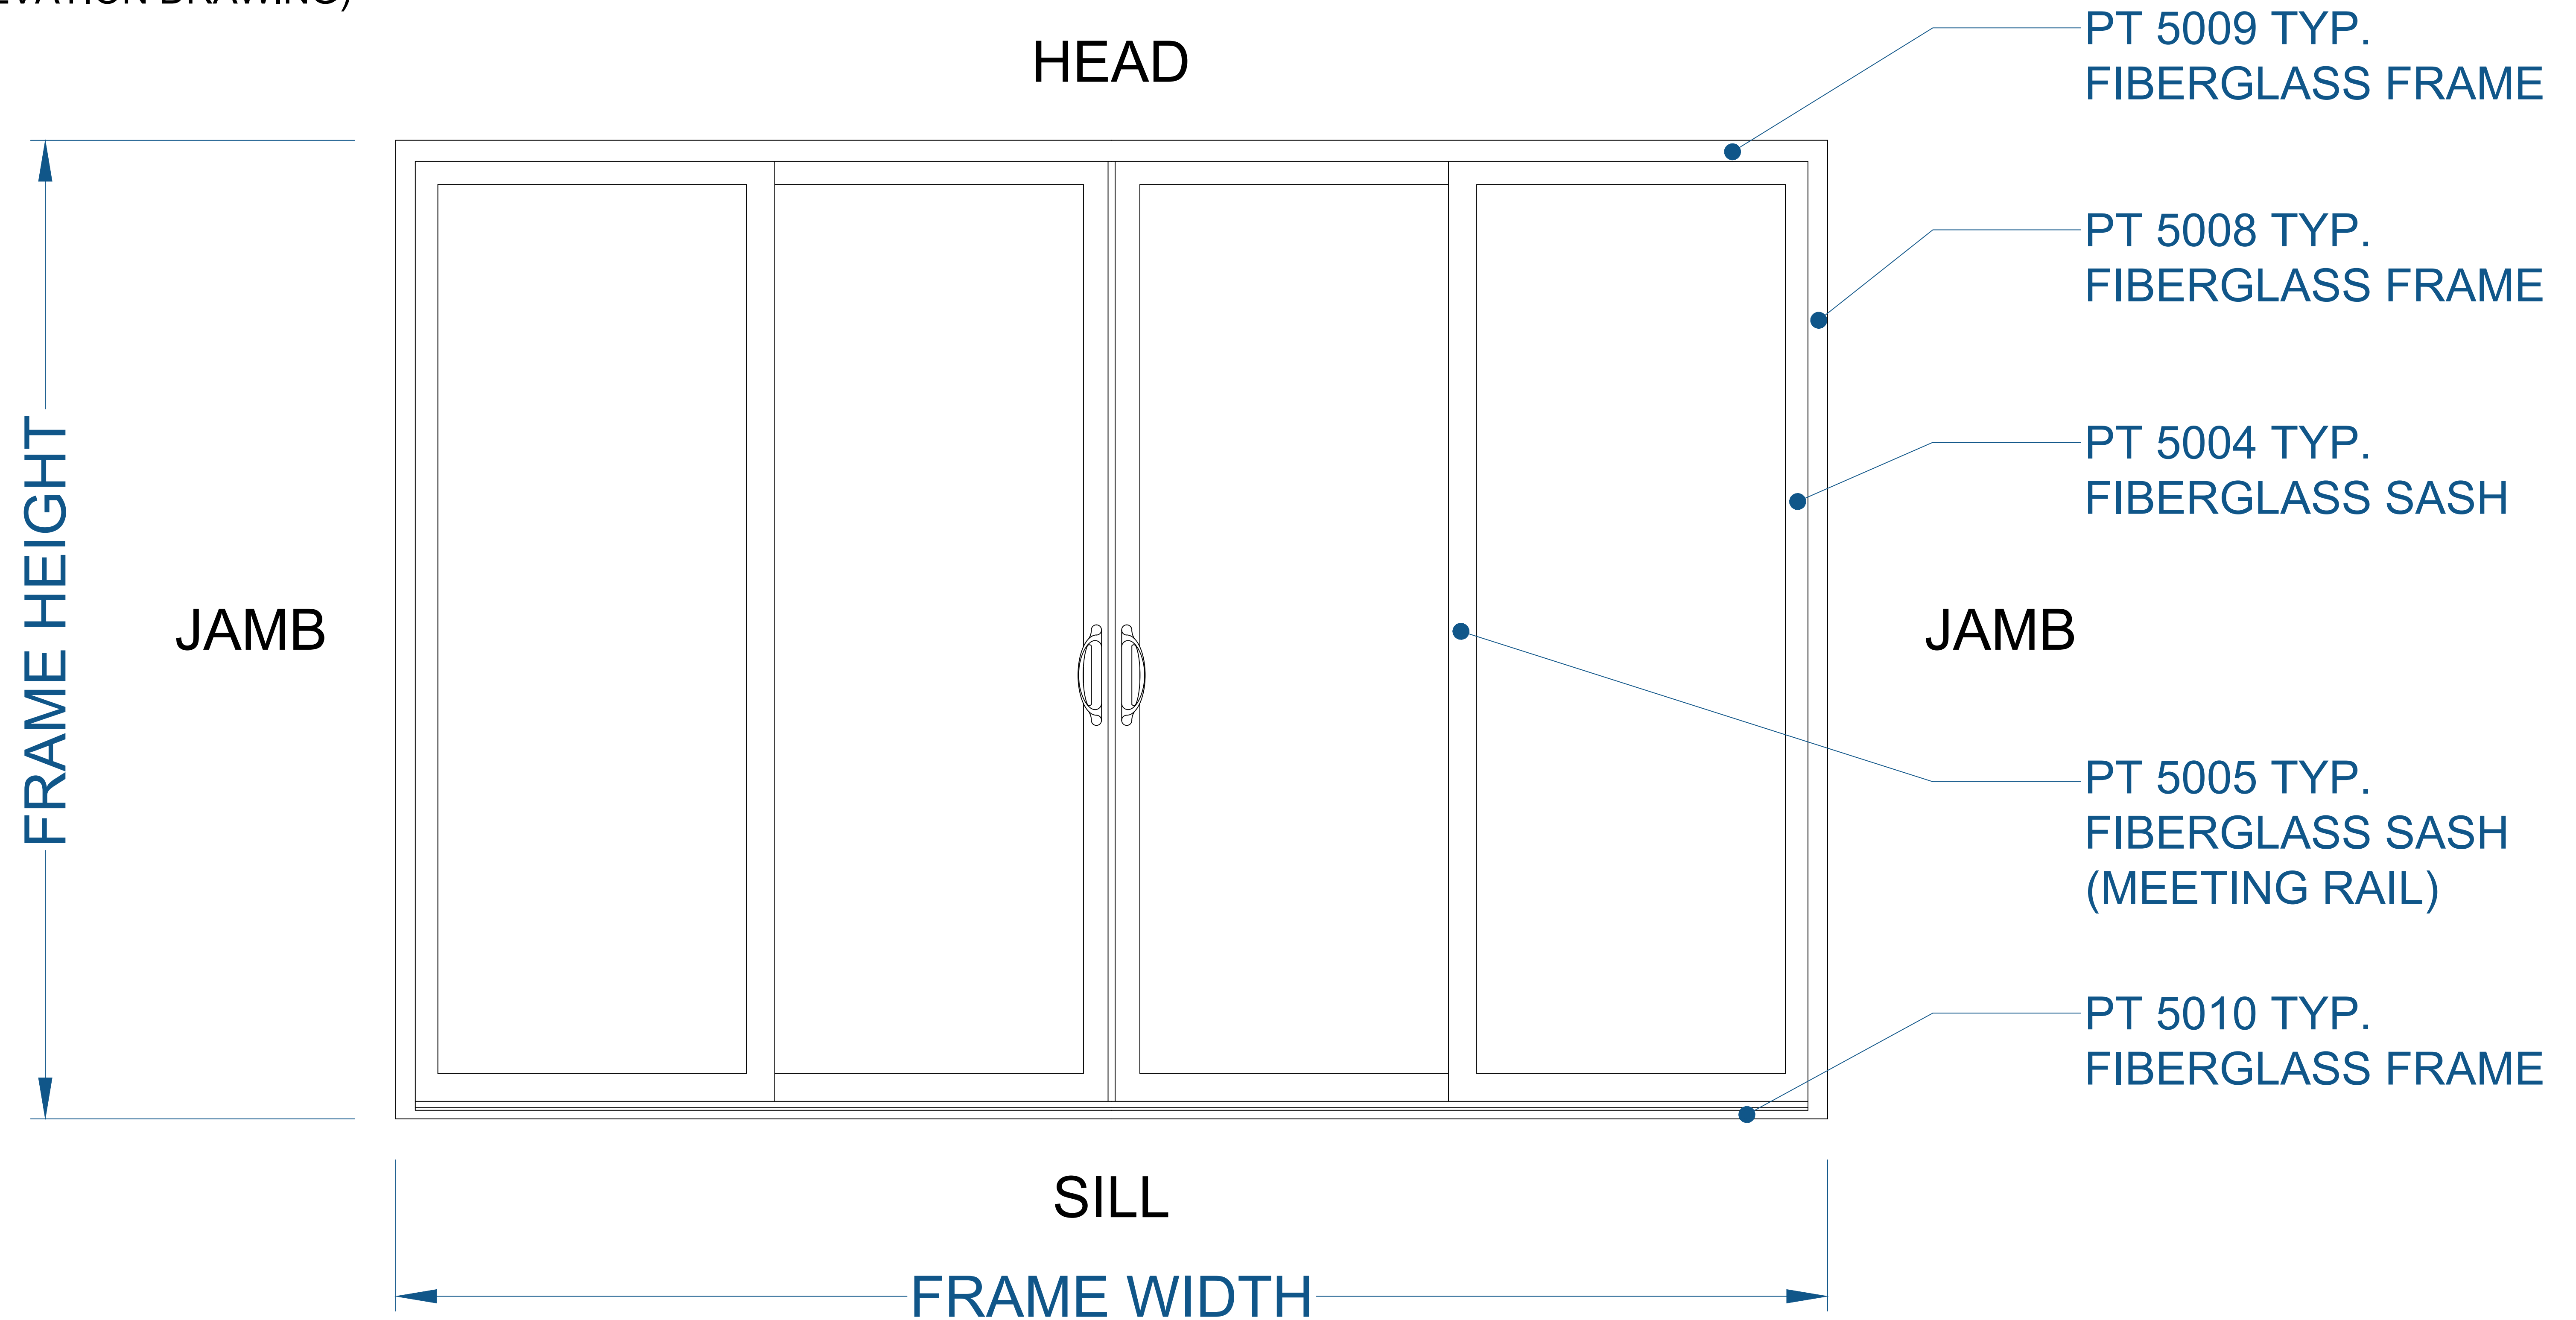

5000 SERIES PATIO DOOR - 3 LITE (MULLED)

(ELEVATION DRAWING)

NOTE: ELEVATION VIEWED FROM THE OUTSIDE LOOKING IN.

SEE PRODUCT SPECIFICATIONS PAGE FOR COMPLETE PRODUCT DESCRIPTION.

SERIES/CONFIGURATION: 5000 SERIES PATIO DOOR		 FiberFrame™ Comfort Line® <small>FIBERGLASS WINDOWS, PATIO DOORS, SUNROOMS & STOREFRONT</small>	COMFORT LINE LTD. 5500 ENTERPRISE BLVD. TOLEDO, OH 43612 419-729-8520	
DRAWING TYPE: ELEVATION DRAWING			THIS DRAWING IS THE PROPERTY OF COMFORT LINE LTD. DESIGN CONCEPTS AND INFORMATION MAY NOT BE REPRODUCED USED OR DISCLOSED WITHOUT THE WRITTEN PERMISSION OF COMFORT LINE LTD.	
		PROJECT: 5000 PATIO DOOR		
		SCALE: 6" = 1' - 0"	QUOTE: ####	SHEET: PD1.3
DATE	REVISION	BY	DRAWN BY: AJL	

5000 SERIES PATIO DOOR - 4 LITE (CONTINUOUS)

(ELEVATION DRAWING)

NOTE: ELEVATION VIEWED FROM THE OUTSIDE LOOKING IN.

SEE PRODUCT SPECIFICATIONS PAGE FOR COMPLETE PRODUCT DESCRIPTION.

SERIES/CONFIGURATION: 5000 SERIES PATIO DOOR		 FiberFrame™ Comfort Line® <small>FIBERGLASS WINDOWS, PATIO DOORS, SUNROOMS & STOREFRONT</small>	COMFORT LINE LTD. 5500 ENTERPRISE BLVD. TOLEDO, OH 43612 419-729-8520	
DRAWING TYPE: ELEVATION DRAWING			THIS DRAWING IS THE PROPERTY OF COMFORT LINE LTD. DESIGN CONCEPTS AND INFORMATION MAY NOT BE REPRODUCED USED OR DISCLOSED WITHOUT THE WRITTEN PERMISSION OF COMFORT LINE LTD.	
		PROJECT: 5000 PATIO DOOR		
		SCALE: 6" = 1' - 0"	QUOTE: #####	SHEET: PD1.4
DATE	REVISION	BY	DRAWN BY: AJL	