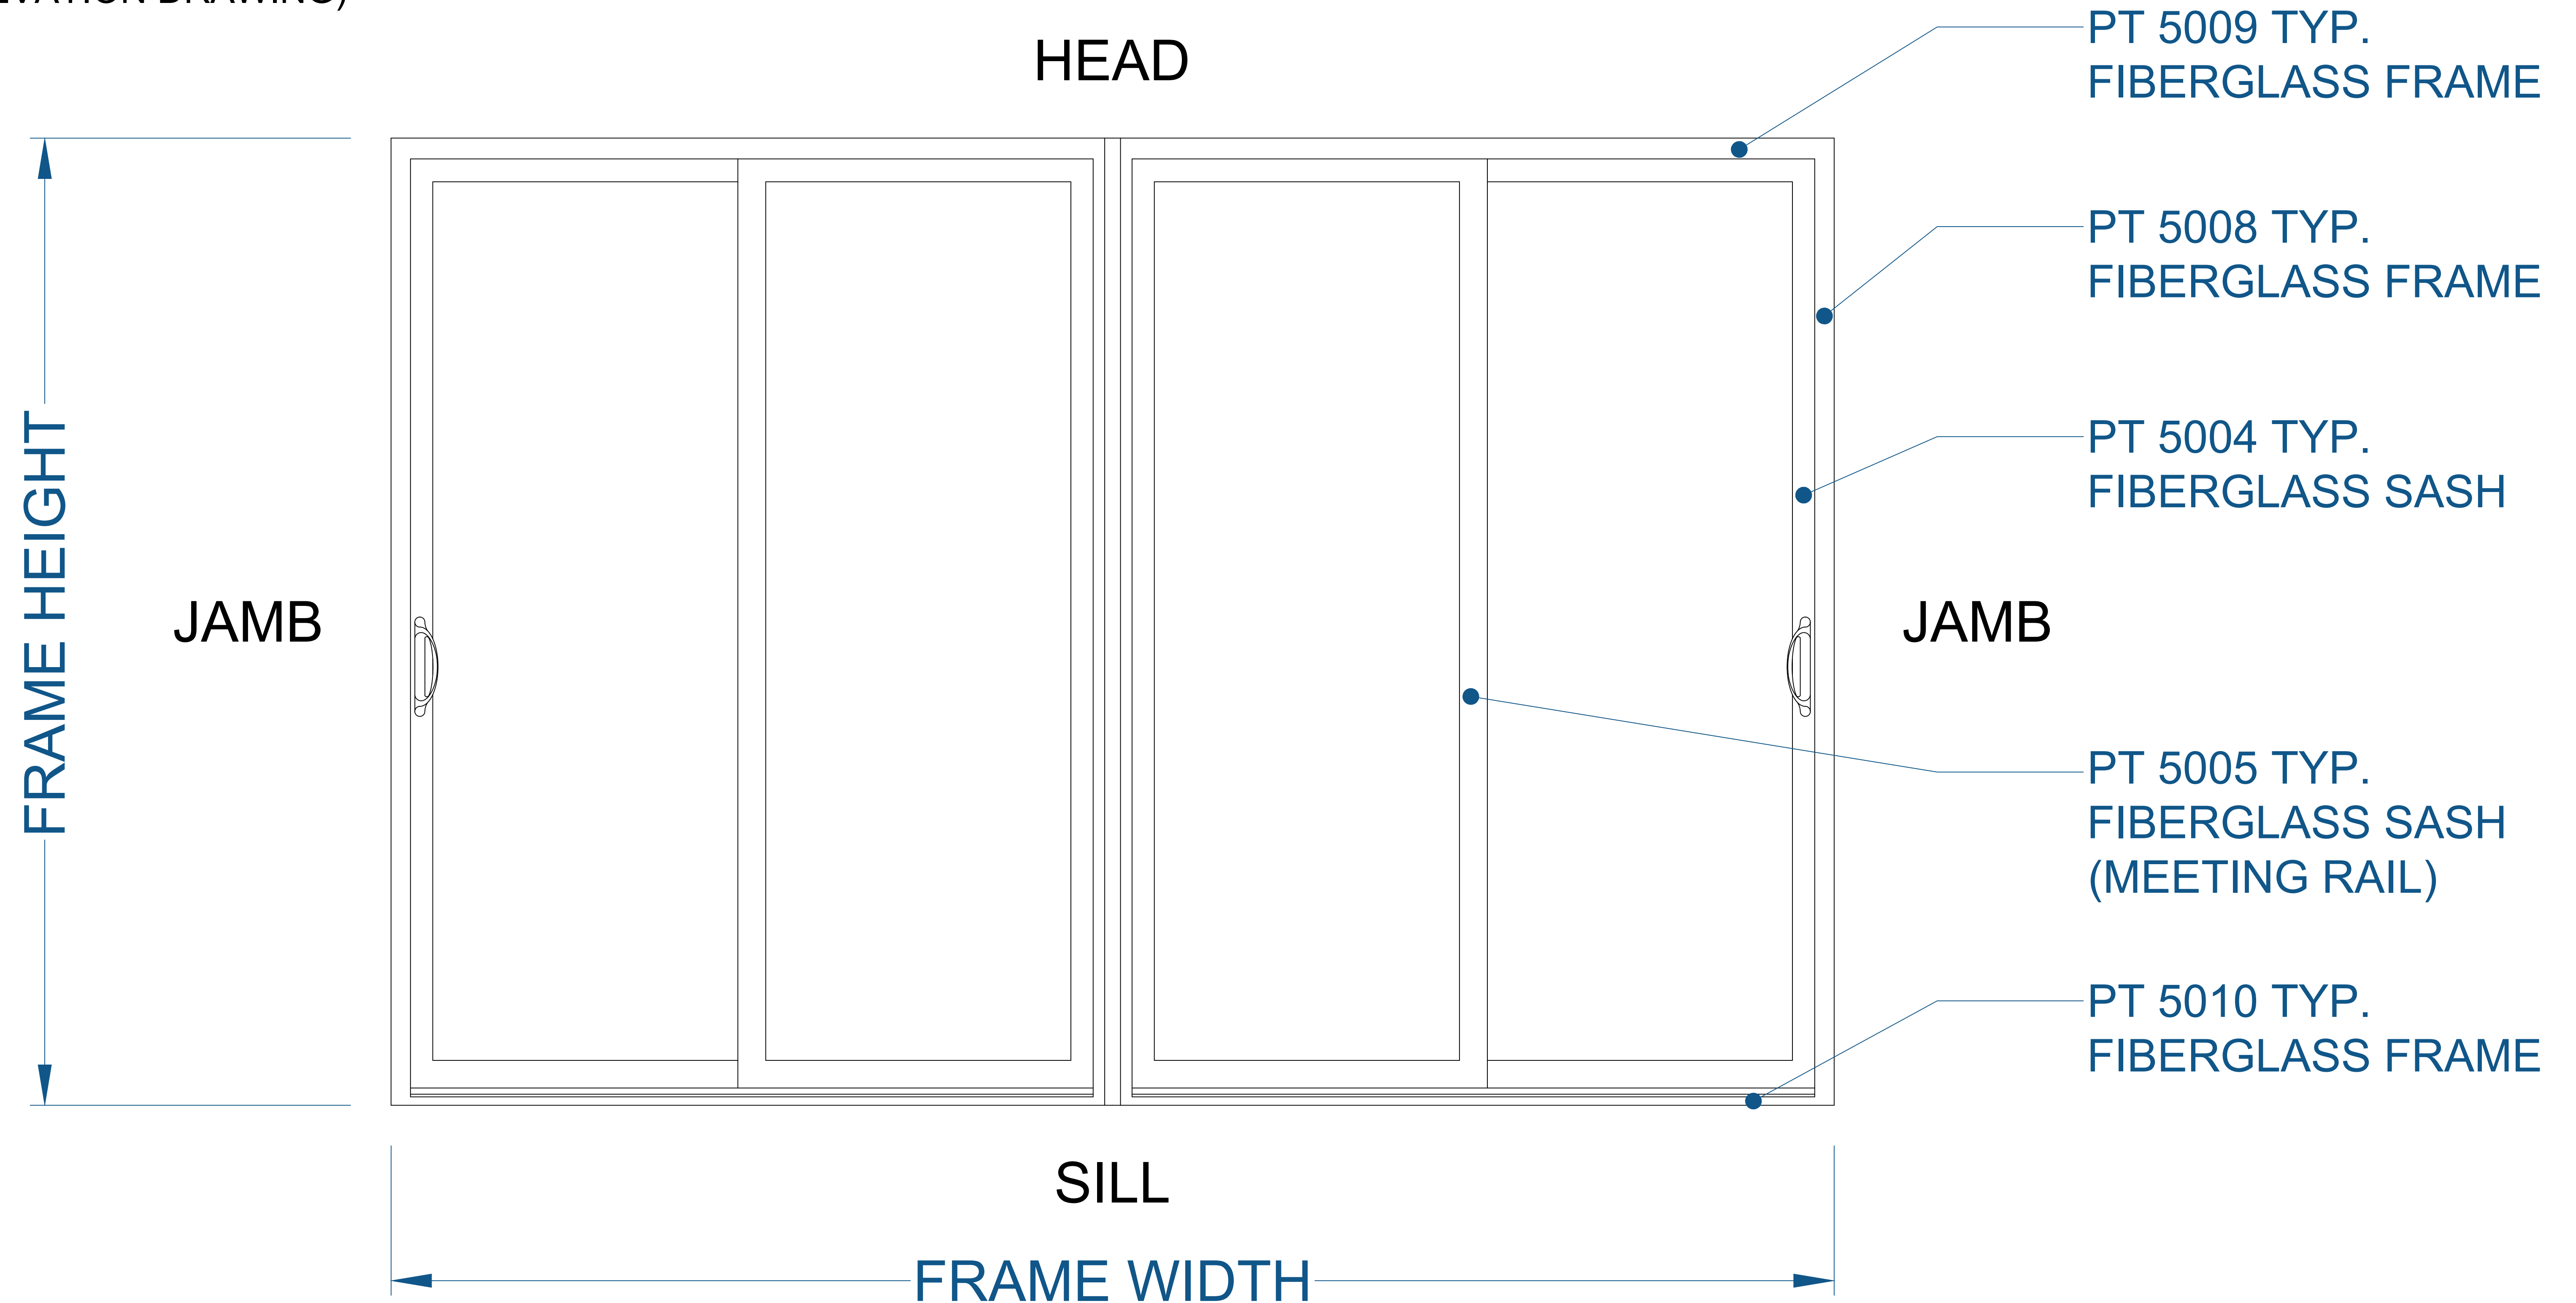

5000 SERIES PATIO DOOR - 4 LITE (CONTINUOUS)

(ELEVATION DRAWING)

NOTE: ELEVATION VIEWED FROM THE OUTSIDE LOOKING IN.

SEE PRODUCT SPECIFICATIONS PAGE FOR COMPLETE PRODUCT DESCRIPTION.

SERIES/CONFIGURATION: 5000 SERIES PATIO DOOR		 FiberFrame™ Comfort Line® <small>FIBERGLASS WINDOWS, PATIO DOORS, SUNROOMS & STOREFRONT</small>	COMFORT LINE LTD. 5500 ENTERPRISE BLVD. TOLEDO, OH 43612 419-729-8520	
DRAWING TYPE: ELEVATION DRAWING			THIS DRAWING IS THE PROPERTY OF COMFORT LINE LTD. DESIGN CONCEPTS AND INFORMATION MAY NOT BE REPRODUCED USED OR DISCLOSED WITHOUT THE WRITTEN PERMISSION OF COMFORT LINE LTD.	
		PROJECT: 5000 PATIO DOOR		
		SCALE: 6" = 1' - 0"	QUOTE: #####	SHEET: PD1.4
DATE	REVISION	BY	DRAWN BY: AJL	

5000 SERIES PATIO DOOR - 4 LITE (MULLED)

(ELEVATION DRAWING)

NOTE: ELEVATION VIEWED FROM THE OUTSIDE LOOKING IN.

SEE PRODUCT SPECIFICATIONS PAGE FOR COMPLETE PRODUCT DESCRIPTION.

SERIES/CONFIGURATION: 5000 SERIES PATIO DOOR		 FiberFrame™ Comfort Line® <small>FIBERGLASS WINDOWS, PATIO DOORS, SUNROOMS & STOREFRONT</small>	COMFORT LINE LTD. 5500 ENTERPRISE BLVD. TOLEDO, OH 43612 419-729-8520	
DRAWING TYPE: ELEVATION DRAWING			THIS DRAWING IS THE PROPERTY OF COMFORT LINE LTD. DESIGN CONCEPTS AND INFORMATION MAY NOT BE REPRODUCED USED OR DISCLOSED WITHOUT THE WRITTEN PERMISSION OF COMFORT LINE LTD.	
		SCALE: 6" = 1' - 0"	PROJECT: 5000 PATIO DOOR	
		DATE: 2/13/17	QUOTE: ####	SHEET: PD1.5
DATE	REVISION	BY	DRAWN BY: AJL	