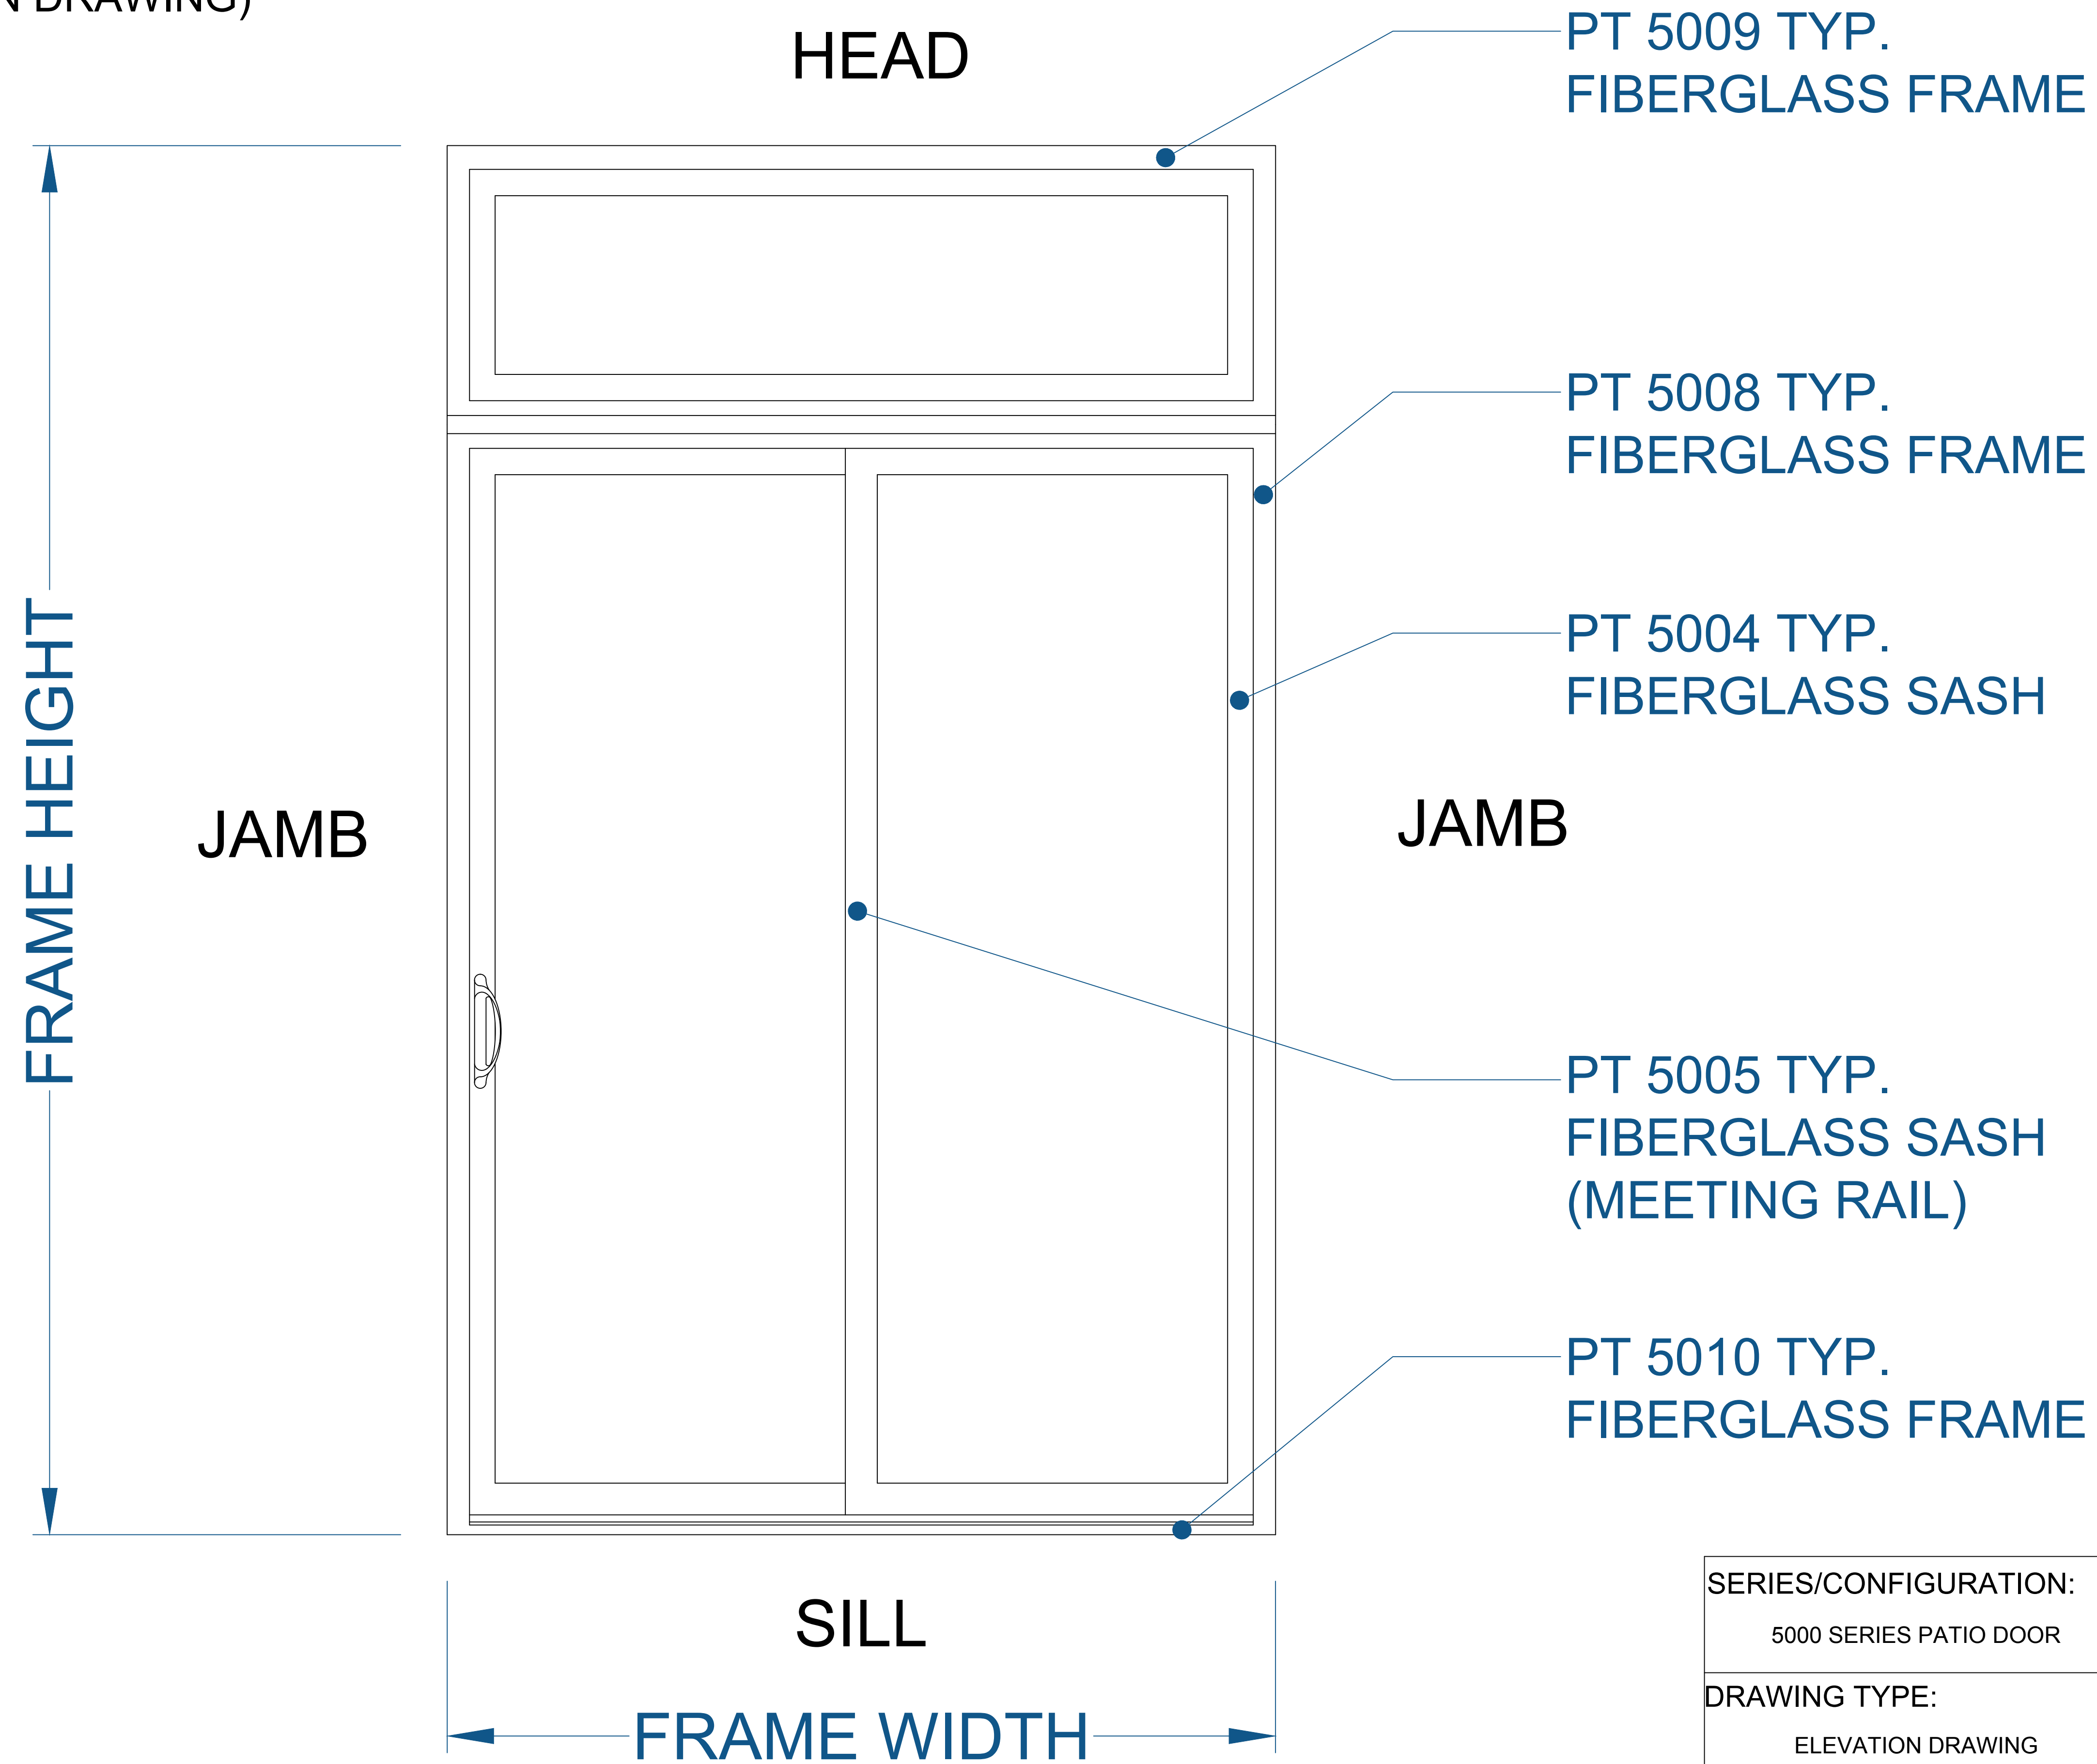

5000 SERIES PATIO DOOR - 2 LITE W/ TRANSOM (MULLED)

(ELEVATION DRAWING)

NOTE: ELEVATION VIEWED FROM THE OUTSIDE LOOKING IN.

SEE PRODUCT SPECIFICATIONS PAGE FOR COMPLETE PRODUCT DESCRIPTION.

SERIES/CONFIGURATION: 5000 SERIES PATIO DOOR		COMFORT LINE LTD. 5500 ENTERPRISE BLVD. TOLEDO, OH 43612 419-729-8520
DRAWING TYPE: ELEVATION DRAWING		
		THIS DRAWING IS THE PROPERTY OF COMFORT LINE LTD. DESIGN CONCEPTS AND INFORMATION MAY NOT BE REPRODUCED USED OR DISCLOSED WITHOUT THE WRITTEN PERMISSION OF COMFORT LINE LTD.
		PROJECT: 5000 PATIO DOOR
		SCALE: 6" = 1' - 0"
		DATE: 2/13/17
DATE	REVISION	BY
		DRAWN BY: AJL
		QUOTE: #####
		SHEET: PD1.6