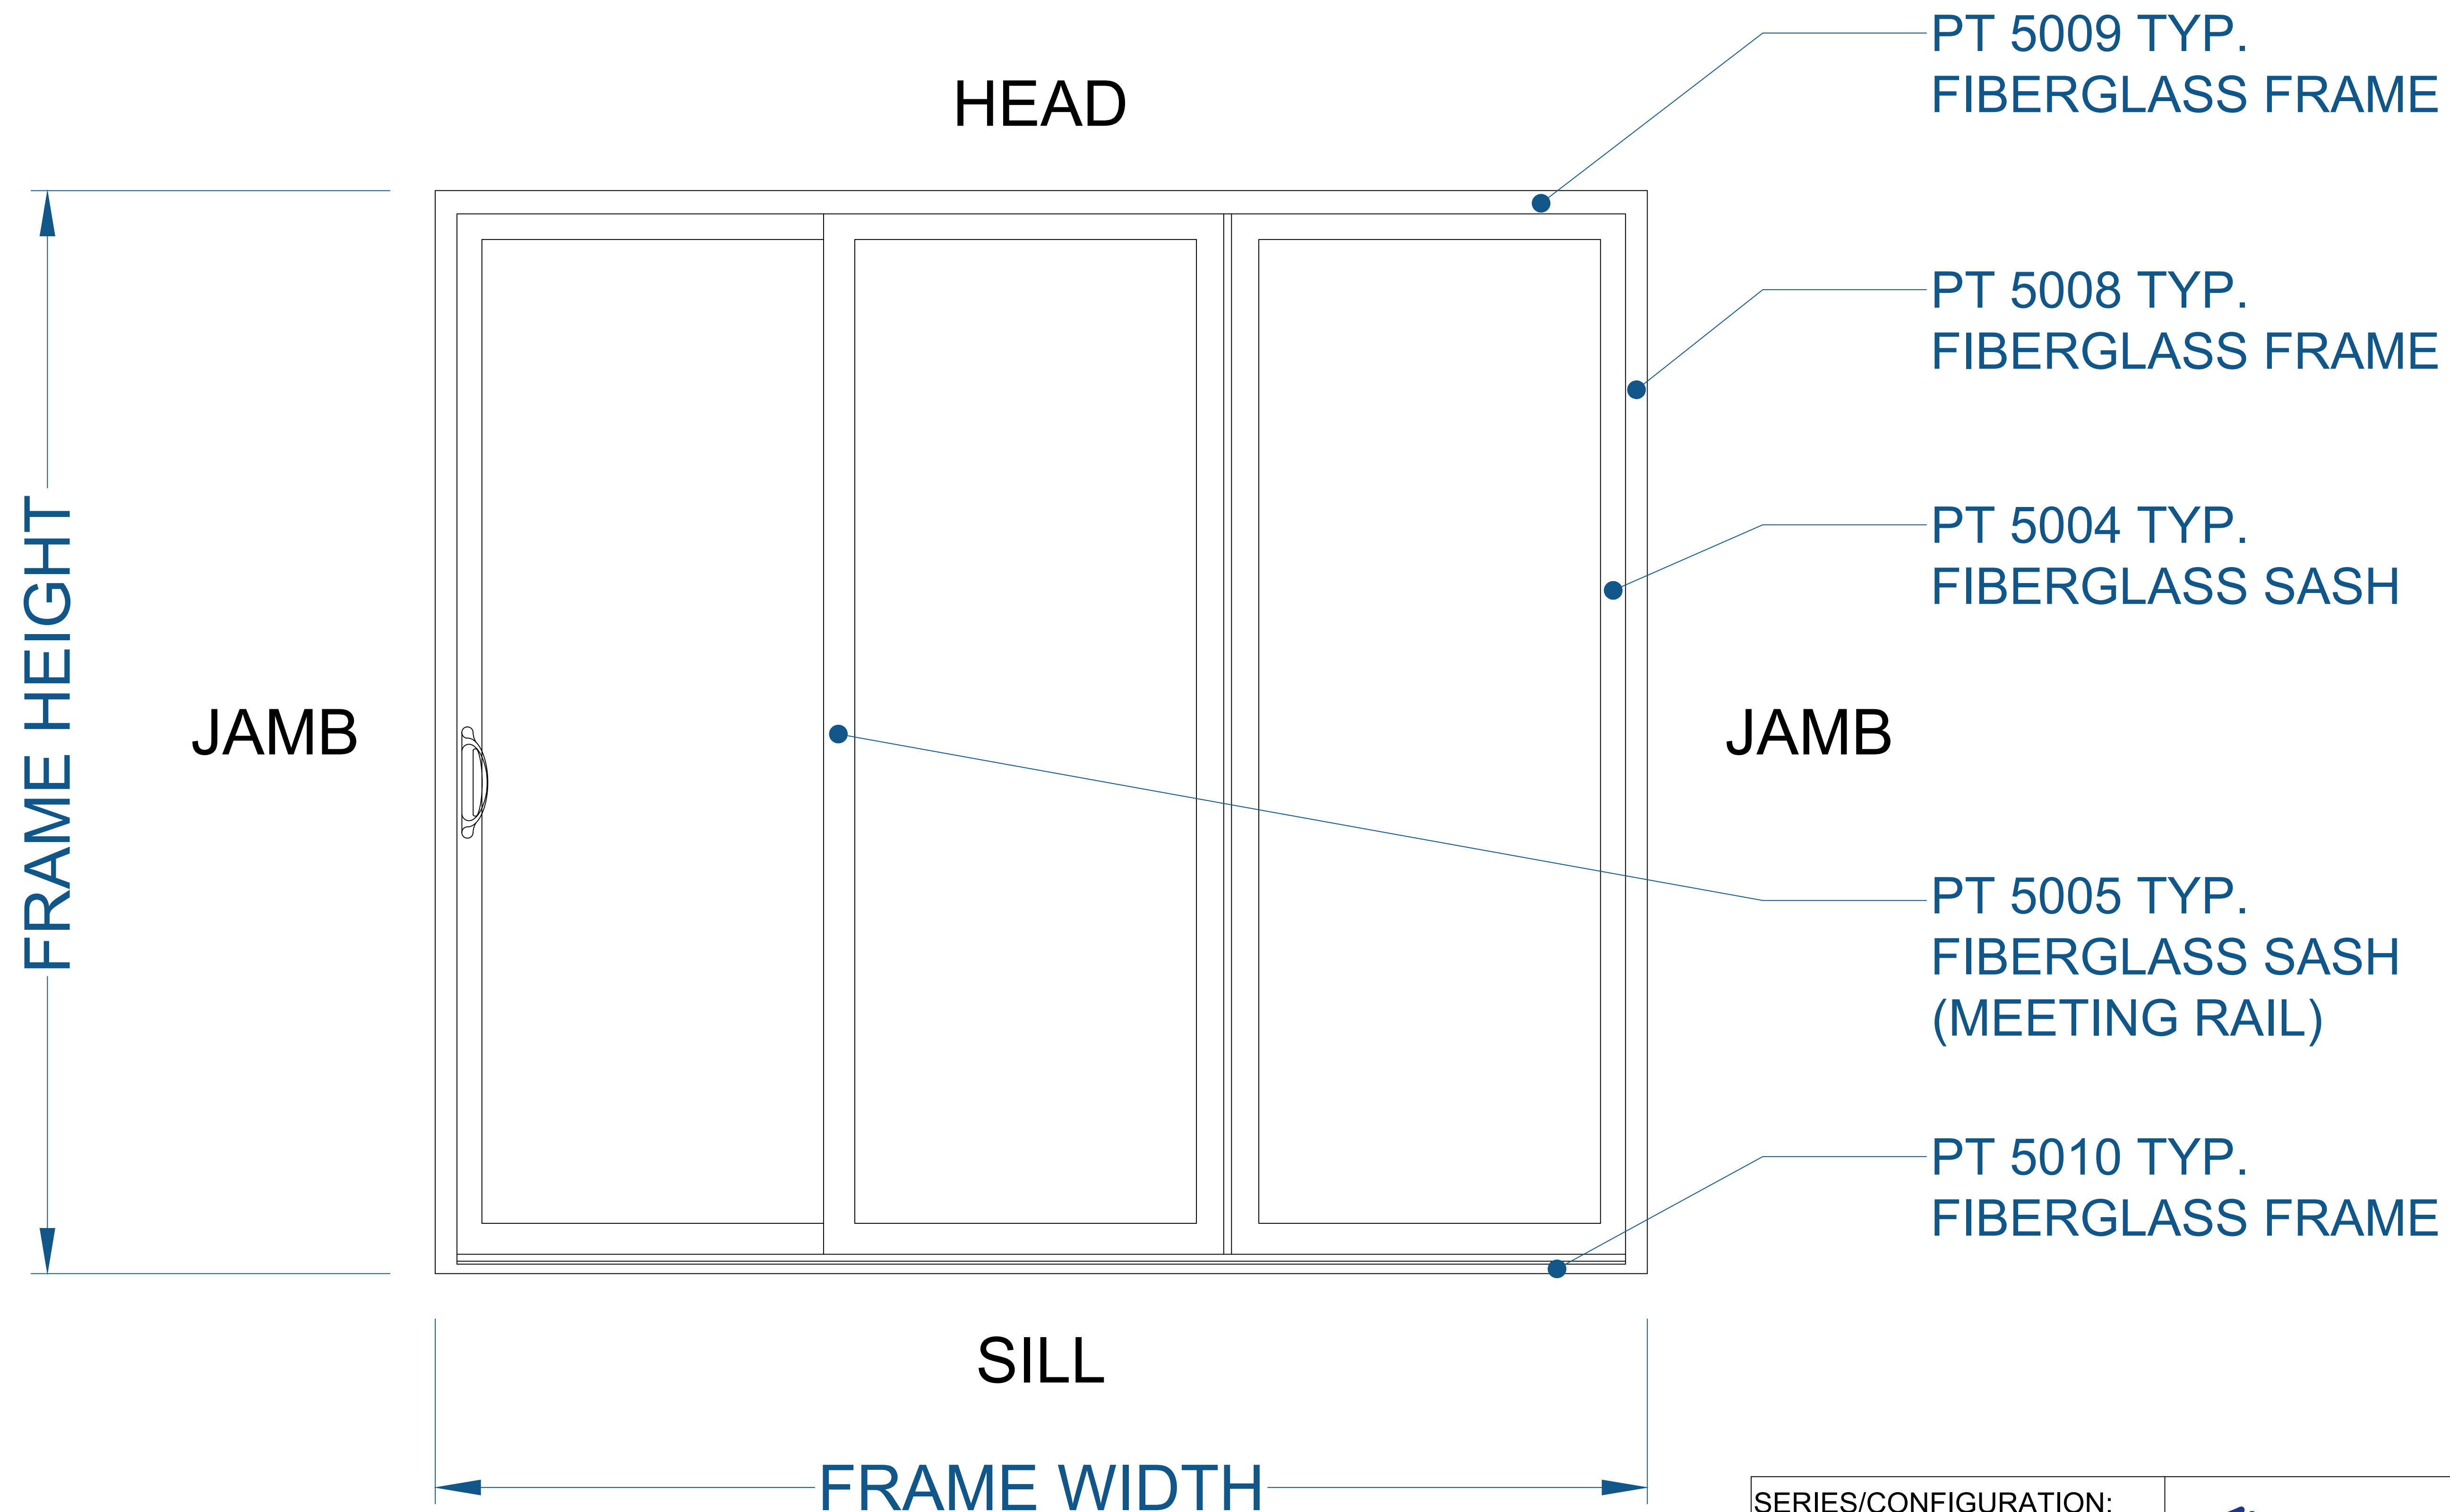

5000 SERIES PATIO DOOR - 2 LITE

(ELEVATION DRAWING)

NOTE: ELEVATION VIEWED FROM THE OUTSIDE LOOKING IN.

SEE PRODUCT SPECIFICATIONS PAGE FOR COMPLETE PRODUCT DESCRIPTION.

SERIES/CONFIGURATION: 5000 SERIES PATIO DOOR		 FiberFrame™ Comfort Line® <small>FIBERGLASS WINDOWS, PATIO DOORS, SUNROOMS & STOREFRONT</small>	COMFORT LINE LTD. 5500 ENTERPRISE BLVD. TOLEDO, OH 43612 419-729-8520	
DRAWING TYPE: ELEVATION DRAWING			THIS DRAWING IS THE PROPERTY OF COMFORT LINE LTD. DESIGN CONCEPTS AND INFORMATION MAY NOT BE REPRODUCED USED OR DISCLOSED WITHOUT THE WRITTEN PERMISSION OF COMFORT LINE LTD.	
		SCALE: 6" = 1' - 0"	PROJECT: 5000 PATIO DOOR	
		DATE: 2/13/17	QUOTE: ####	SHEET: PD1.1
DATE	REVISION	BY	DRAWN BY: AJL	

5000 SERIES PATIO DOOR - 3 LITE (CONTINUOUS)

(ELEVATION DRAWING)

NOTE: ELEVATION VIEWED FROM THE OUTSIDE LOOKING IN.

SEE PRODUCT SPECIFICATIONS PAGE FOR COMPLETE PRODUCT DESCRIPTION.

SERIES/CONFIGURATION: 5000 SERIES PATIO DOOR		 FiberFrame™ Comfort Line® <small>FIBERGLASS WINDOWS, PATIO DOORS, SUNROOMS & STOREFRONT</small>	COMFORT LINE LTD. 5500 ENTERPRISE BLVD. TOLEDO, OH 43612 419-729-8520	
DRAWING TYPE: ELEVATION DRAWING			THIS DRAWING IS THE PROPERTY OF COMFORT LINE LTD. DESIGN CONCEPTS AND INFORMATION MAY NOT BE REPRODUCED USED OR DISCLOSED WITHOUT THE WRITTEN PERMISSION OF COMFORT LINE LTD.	
		PROJECT: 5000 PATIO DOOR		
		SCALE: 6" = 1' - 0"	QUOTE: ####	SHEET: PD1.2
DATE	REVISION	BY	DRAWN BY: AJL	