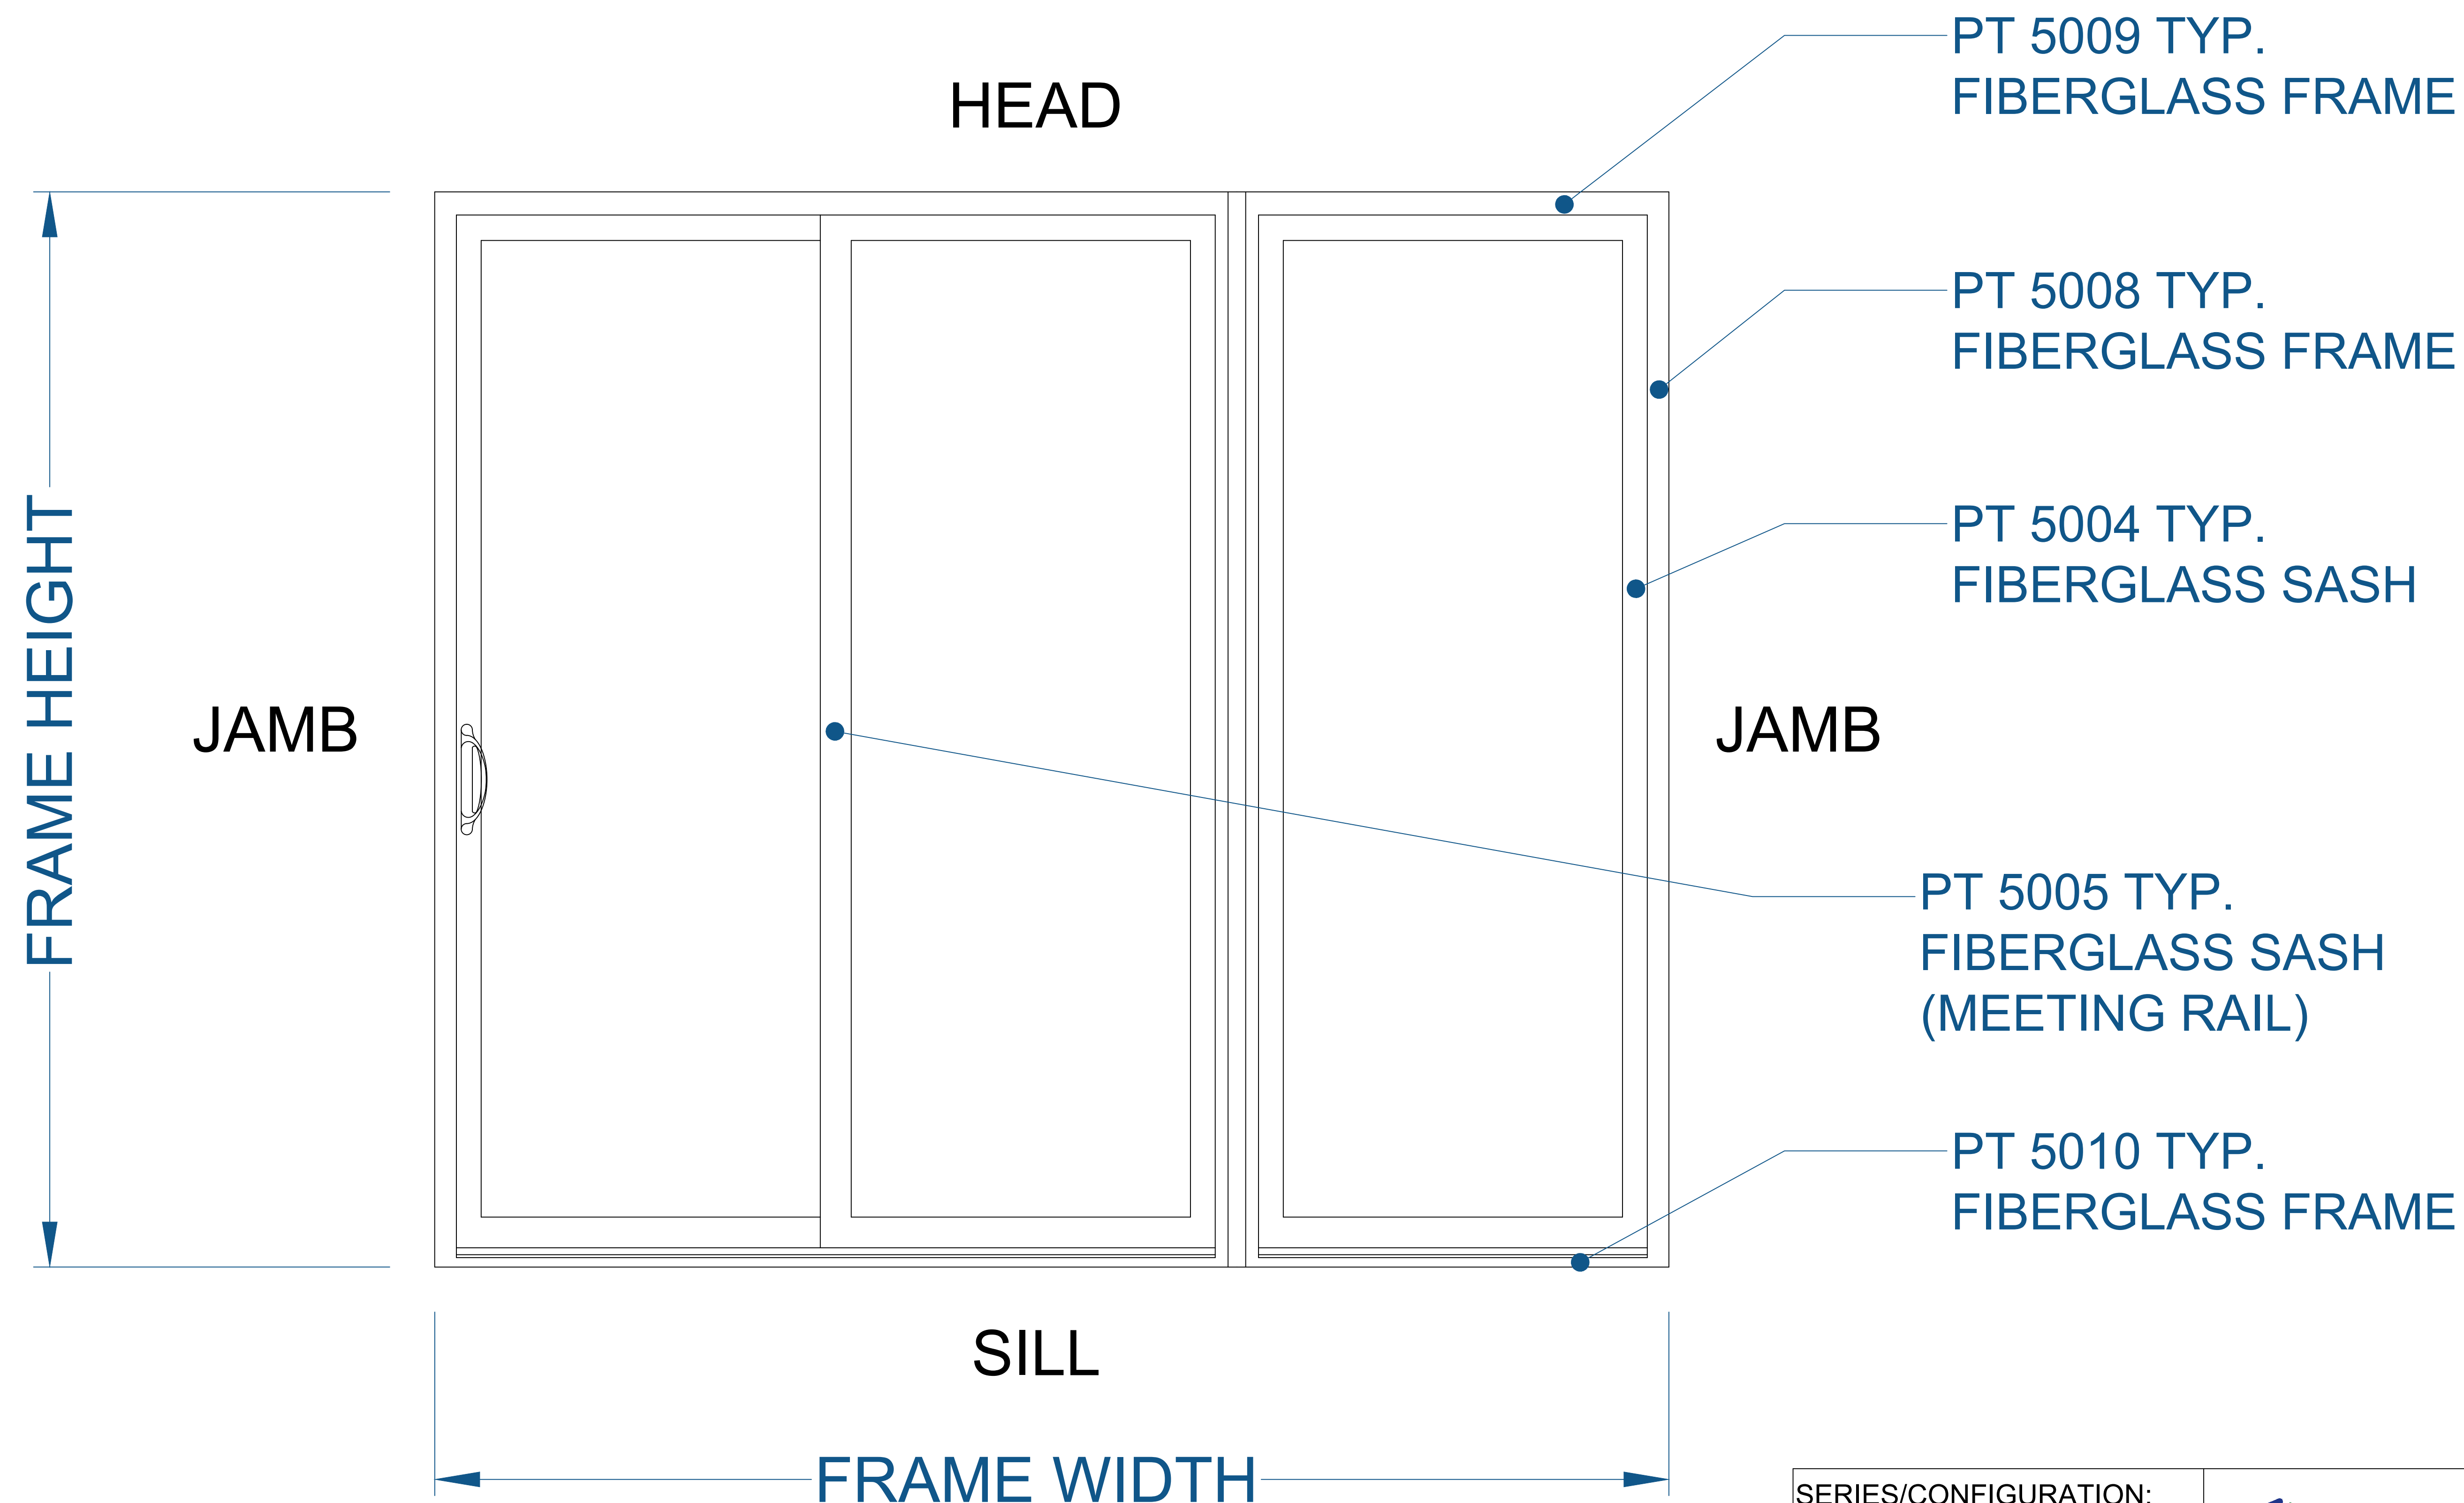

5000 SERIES PATIO DOOR - 3 LITE (MULLED)

(ELEVATION DRAWING)

NOTE: ELEVATION VIEWED FROM THE OUTSIDE LOOKING IN.

SEE PRODUCT SPECIFICATIONS PAGE FOR COMPLETE PRODUCT DESCRIPTION.

SERIES/CONFIGURATION: 5000 SERIES PATIO DOOR		FiberFrame™ Comfort Line® FIBERGLASS WINDOWS, PATIO DOORS, SUNROOMS & STOREFRONT	COMFORT LINE LTD. 5500 ENTERPRISE BLVD. TOLEDO, OH 43612 419-729-8520	
DRAWING TYPE: ELEVATION DRAWING			THIS DRAWING IS THE PROPERTY OF COMFORT LINE LTD. DESIGN CONCEPTS AND INFORMATION MAY NOT BE REPRODUCED USED OR DISCLOSED WITHOUT THE WRITTEN PERMISSION OF COMFORT LINE LTD.	
		PROJECT: 5000 PATIO DOOR		
		SCALE: 6" = 1' - 0"	QUOTE: ####	SHEET: PD1.3
DATE	REVISION	BY	DRAWN BY: AJL