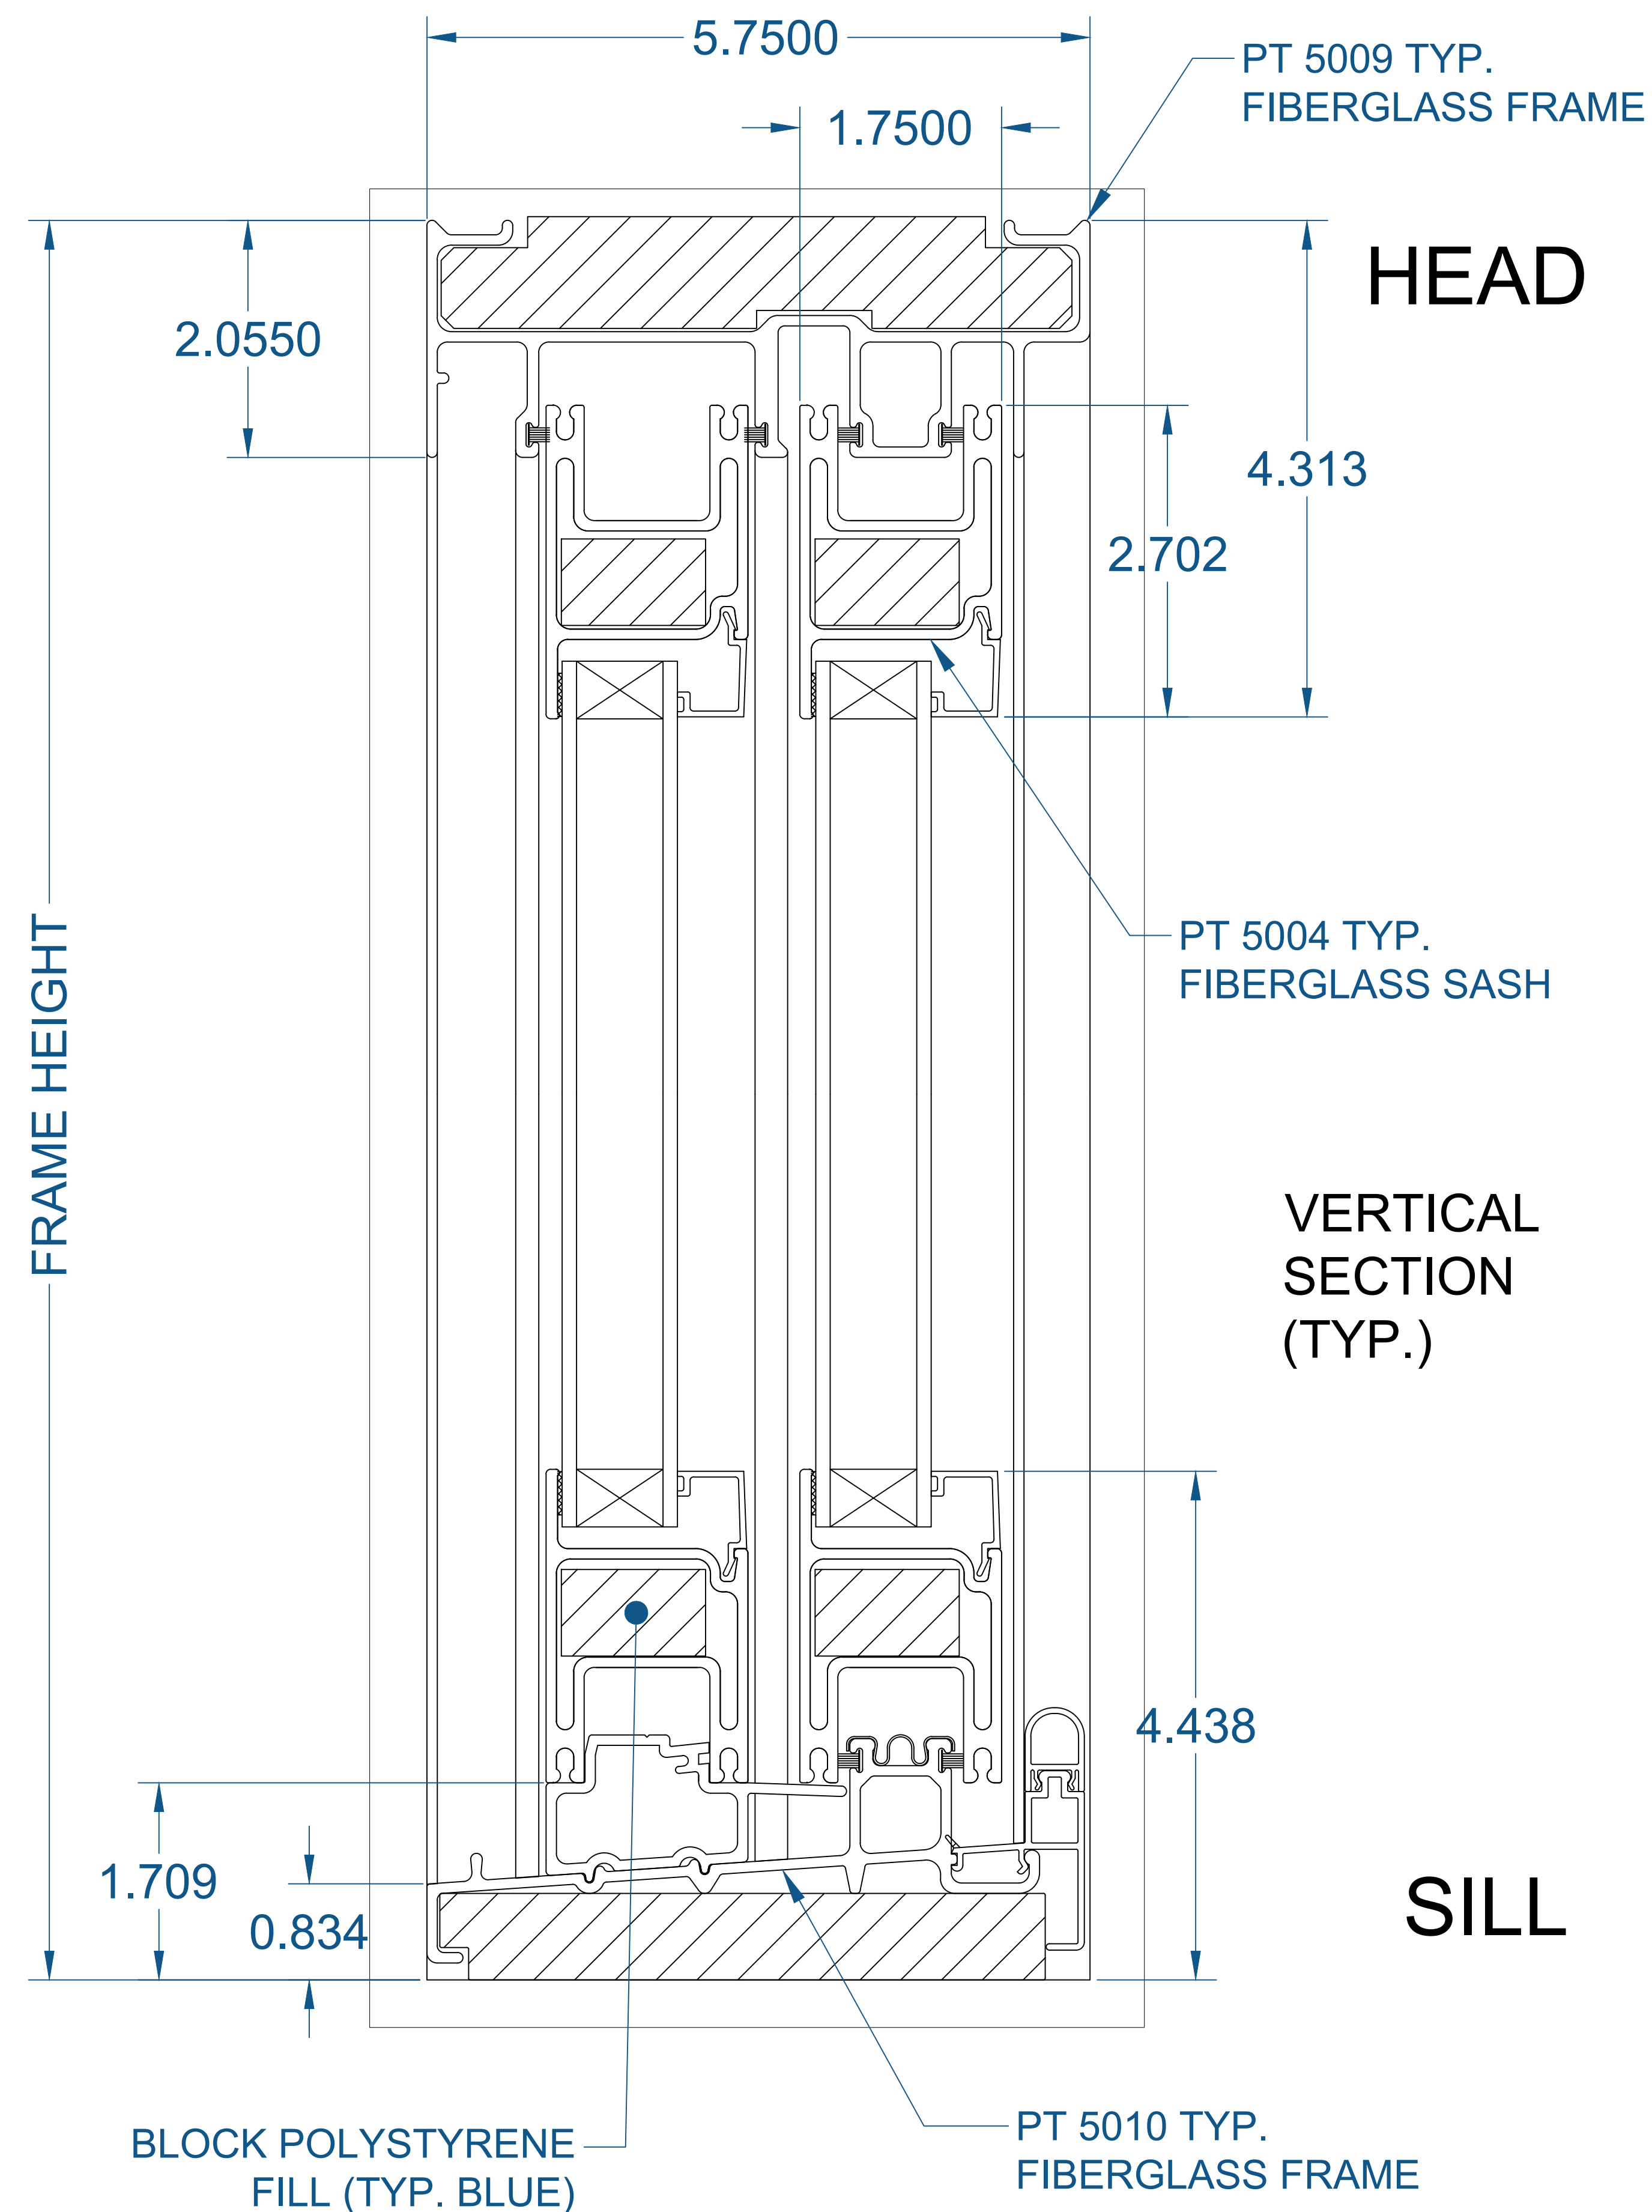

5000 SERIES PATIO DOOR - 2 LITE

(SECTION PROFILE)

5000 SERIES PATIO DOOR
2 WIDE HORIZONTAL / VERTICAL SECTION
LH XO SHOWN (RH OX OPPOSITE)

SEE PRODUCT SPECIFICATIONS PAGE FOR COMPLETE PRODUCT DESCRIPTION.

SERIES/CONFIGURATION: 5000 SERIES PATIO DOOR		 COMFORT LINE LTD. 5500 ENTERPRISE BLVD. TOLEDO, OH 43612 419-729-8520
DRAWING TYPE: DETAIL DOOR PROFILES		
THIS DRAWING IS THE PROPERTY OF COMFORT LINE LTD. DESIGN CONCEPTS AND INFORMATION MAY NOT BE REPRODUCED USED OR DISCLOSED WITHOUT THE WRITTEN PERMISSION OF COMFORT LINE LTD.		
DATE		PROJECT: 5000 PATIO DOOR
REVISION	BY	SCALE: 1' - 0" = 1' - 0"
DATE	DRAWN BY: AJL	QUOTE: #### SHEET: PD2.1

5000 SERIES PATIO DOOR - 3 LITE (CONTINUOUS)

(SECTION PROFILE)

HORIZONTAL SECTION

5000 SERIES PATIO DOOR
 3 WIDE CONTINUOUS HORIZONTAL SECTION
 VERTICAL SECTION - REF. SHEET PD2.1 (2 LITE)
 LH XO0 SHOWN (RH OOX OPPOSITE)

5000 SERIES PATIO DOOR - 3 LITE (MULLED)

(SECTION PROFILE)

5000 SERIES PATIO DOOR
 3 WIDE MULLED HORIZONTAL SECTION
 VERTICAL SECTION - REF. SHEET PD2.1 (2 LITE)
 RH OXO SHOWN (LH OXO OPPOSITE)

SEE PRODUCT SPECIFICATIONS PAGE FOR COMPLETE PRODUCT DESCRIPTION.