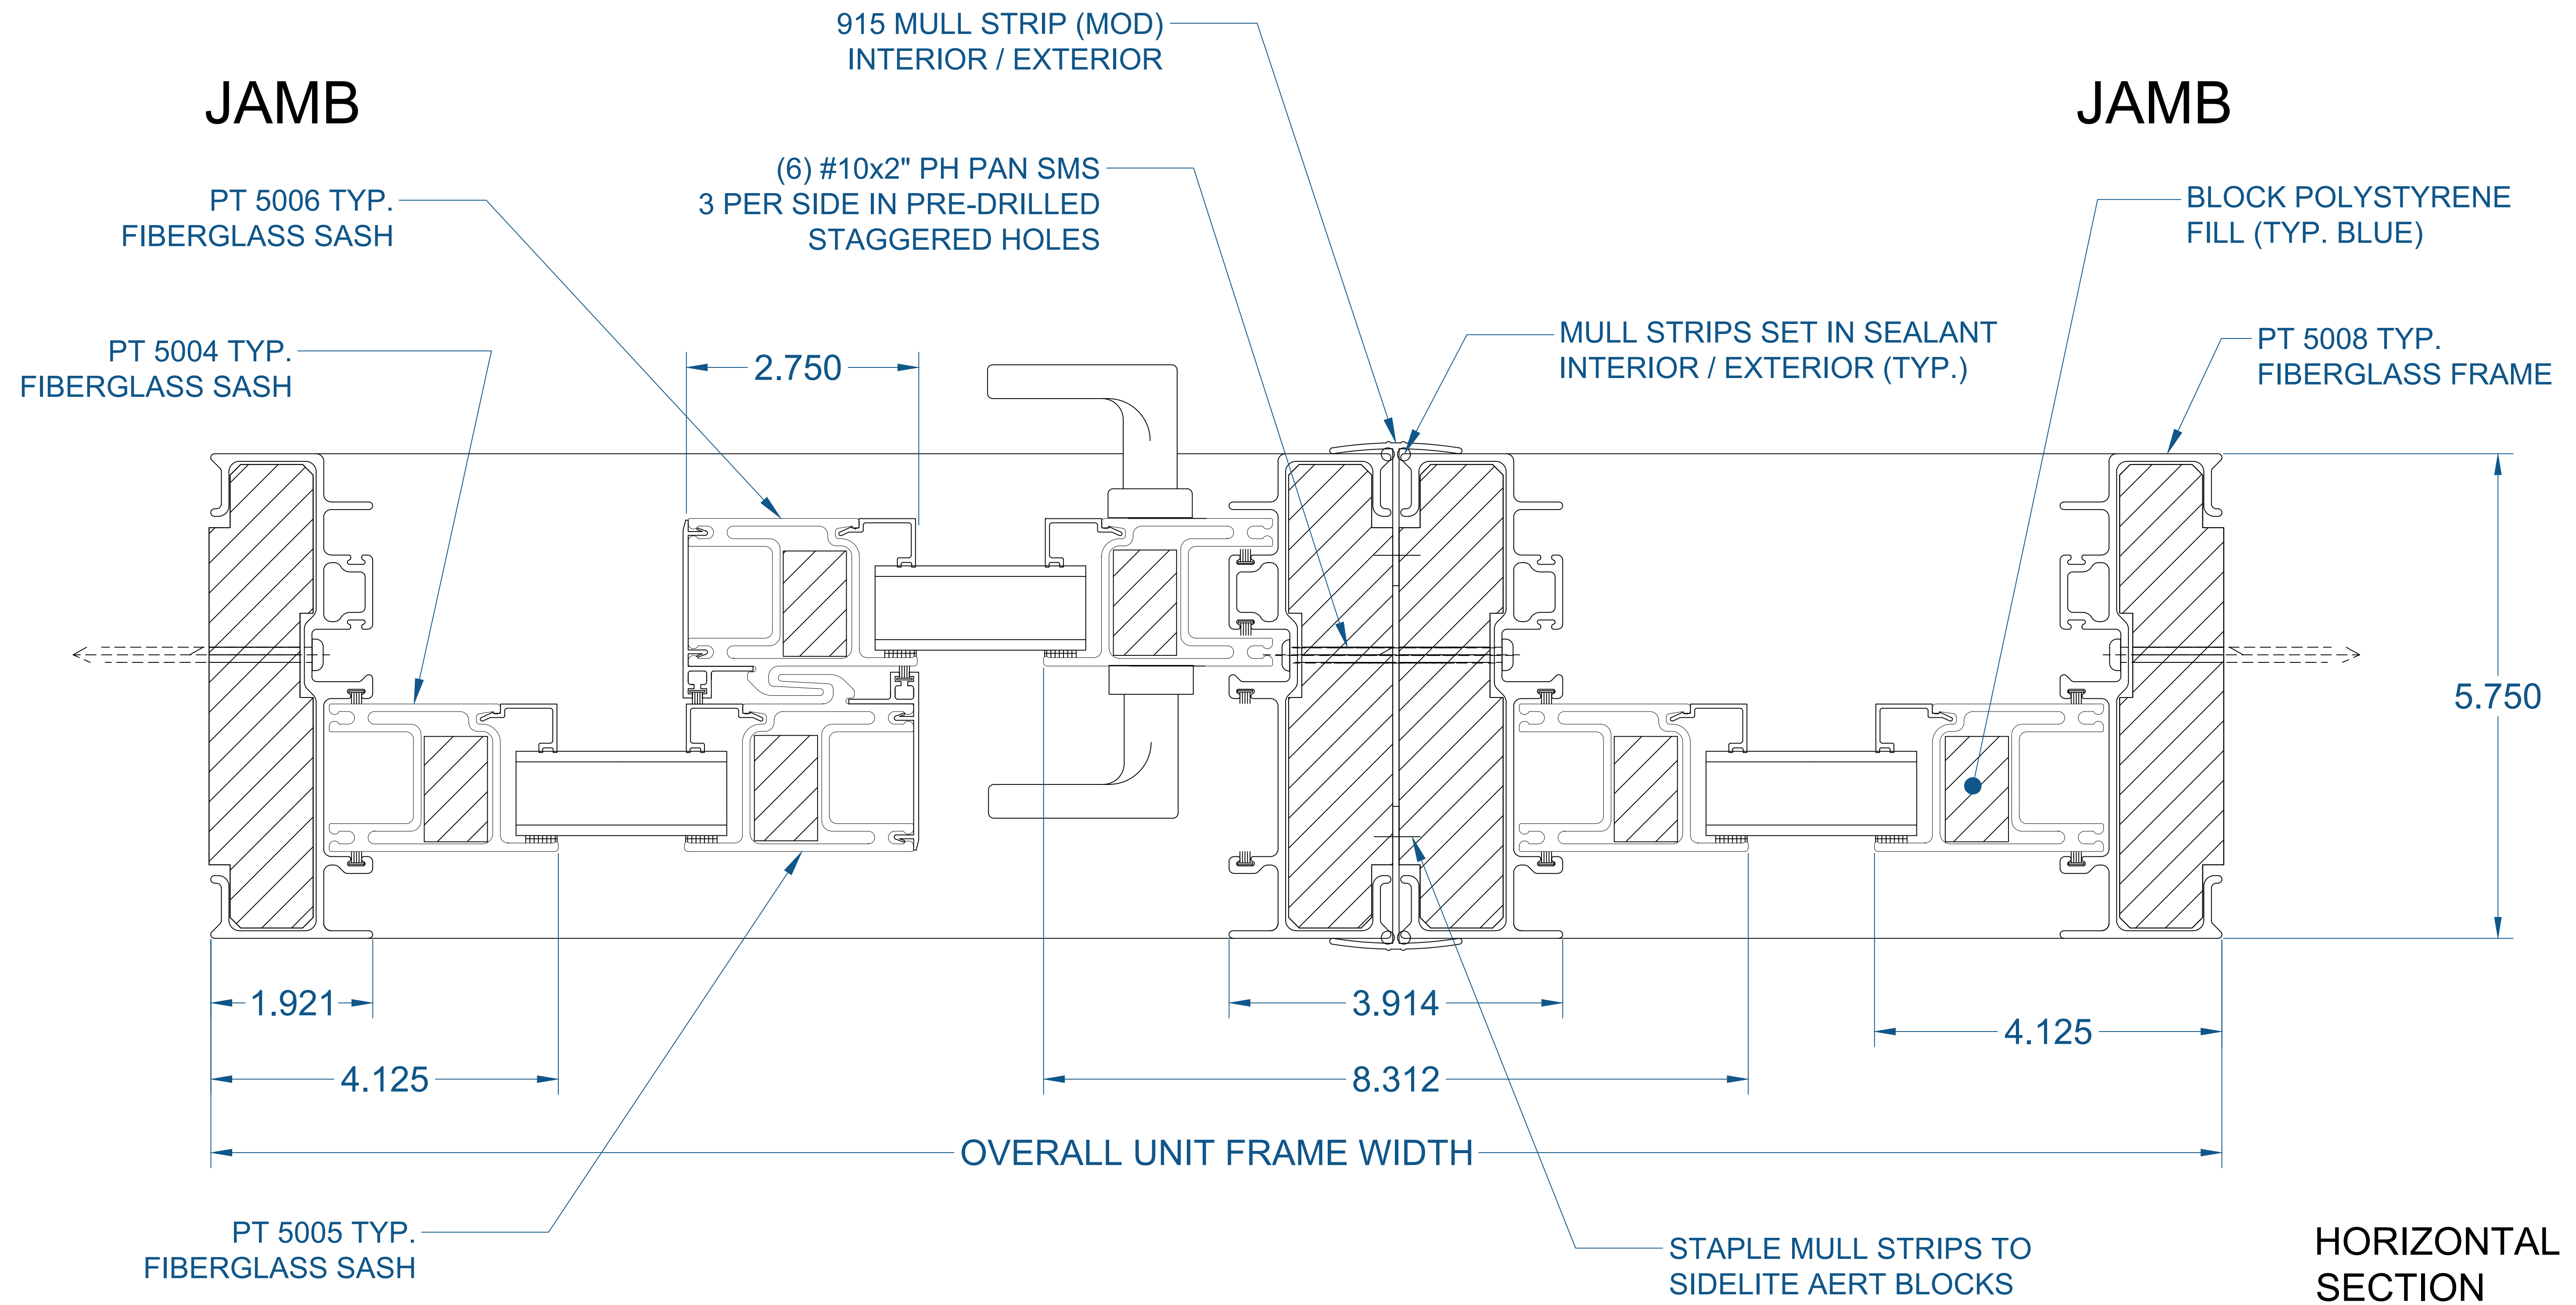

5000 SERIES PATIO DOOR - 2 LITE

(SECTION PROFILE)

5000 SERIES PATIO DOOR
2 WIDE HORIZONTAL / VERTICAL SECTION
LH XO SHOWN (RH OX OPPOSITE)

SEE PRODUCT SPECIFICATIONS PAGE FOR COMPLETE PRODUCT DESCRIPTION.

5000 SERIES PATIO DOOR - 3 LITE (CONTINUOUS)

(SECTION PROFILE)

HORIZONTAL SECTION

5000 SERIES PATIO DOOR
 3 WIDE CONTINUOUS HORIZONTAL SECTION
 VERTICAL SECTION - REF. SHEET PD2.1 (2 LITE)
 LH XO0 SHOWN (RH OOX OPPOSITE)

SEE PRODUCT SPECIFICATIONS PAGE FOR COMPLETE PRODUCT DESCRIPTION.

SERIES/CONFIGURATION: 5000 SERIES PATIO DOOR		 FiberFrame Comfort Line® <small>FIBERGLASS WINDOWS, PATIO DOORS, SUNROOMS & STOREFRONT</small>	COMFORT LINE LTD. 5500 ENTERPRISE BLVD. TOLEDO, OH 43612 419-729-8520	
DRAWING TYPE: DETAIL DOOR PROFILES			THIS DRAWING IS THE PROPERTY OF COMFORT LINE LTD. DESIGN CONCEPTS AND INFORMATION MAY NOT BE REPRODUCED USED OR DISCLOSED WITHOUT THE WRITTEN PERMISSION OF COMFORT LINE LTD.	
		SCALE: 1' - 0" = 1' - 0"	PROJECT: 5000 PATIO DOOR	
DATE	REVISION	BY	DATE: 2/13/17	QUOTE: ##### SHEET: PD2.2
			DRAWN BY: AJL	

5000 SERIES PATIO DOOR - 3 LITE (MULLED)

(SECTION PROFILE)

5000 SERIES PATIO DOOR
 3 WIDE MULLED HORIZONTAL SECTION
 VERTICAL SECTION - REF. SHEET PD2.1 (2 LITE)
 RH OXO SHOWN (LH OXO OPPOSITE)

SEE PRODUCT SPECIFICATIONS PAGE FOR COMPLETE PRODUCT DESCRIPTION.