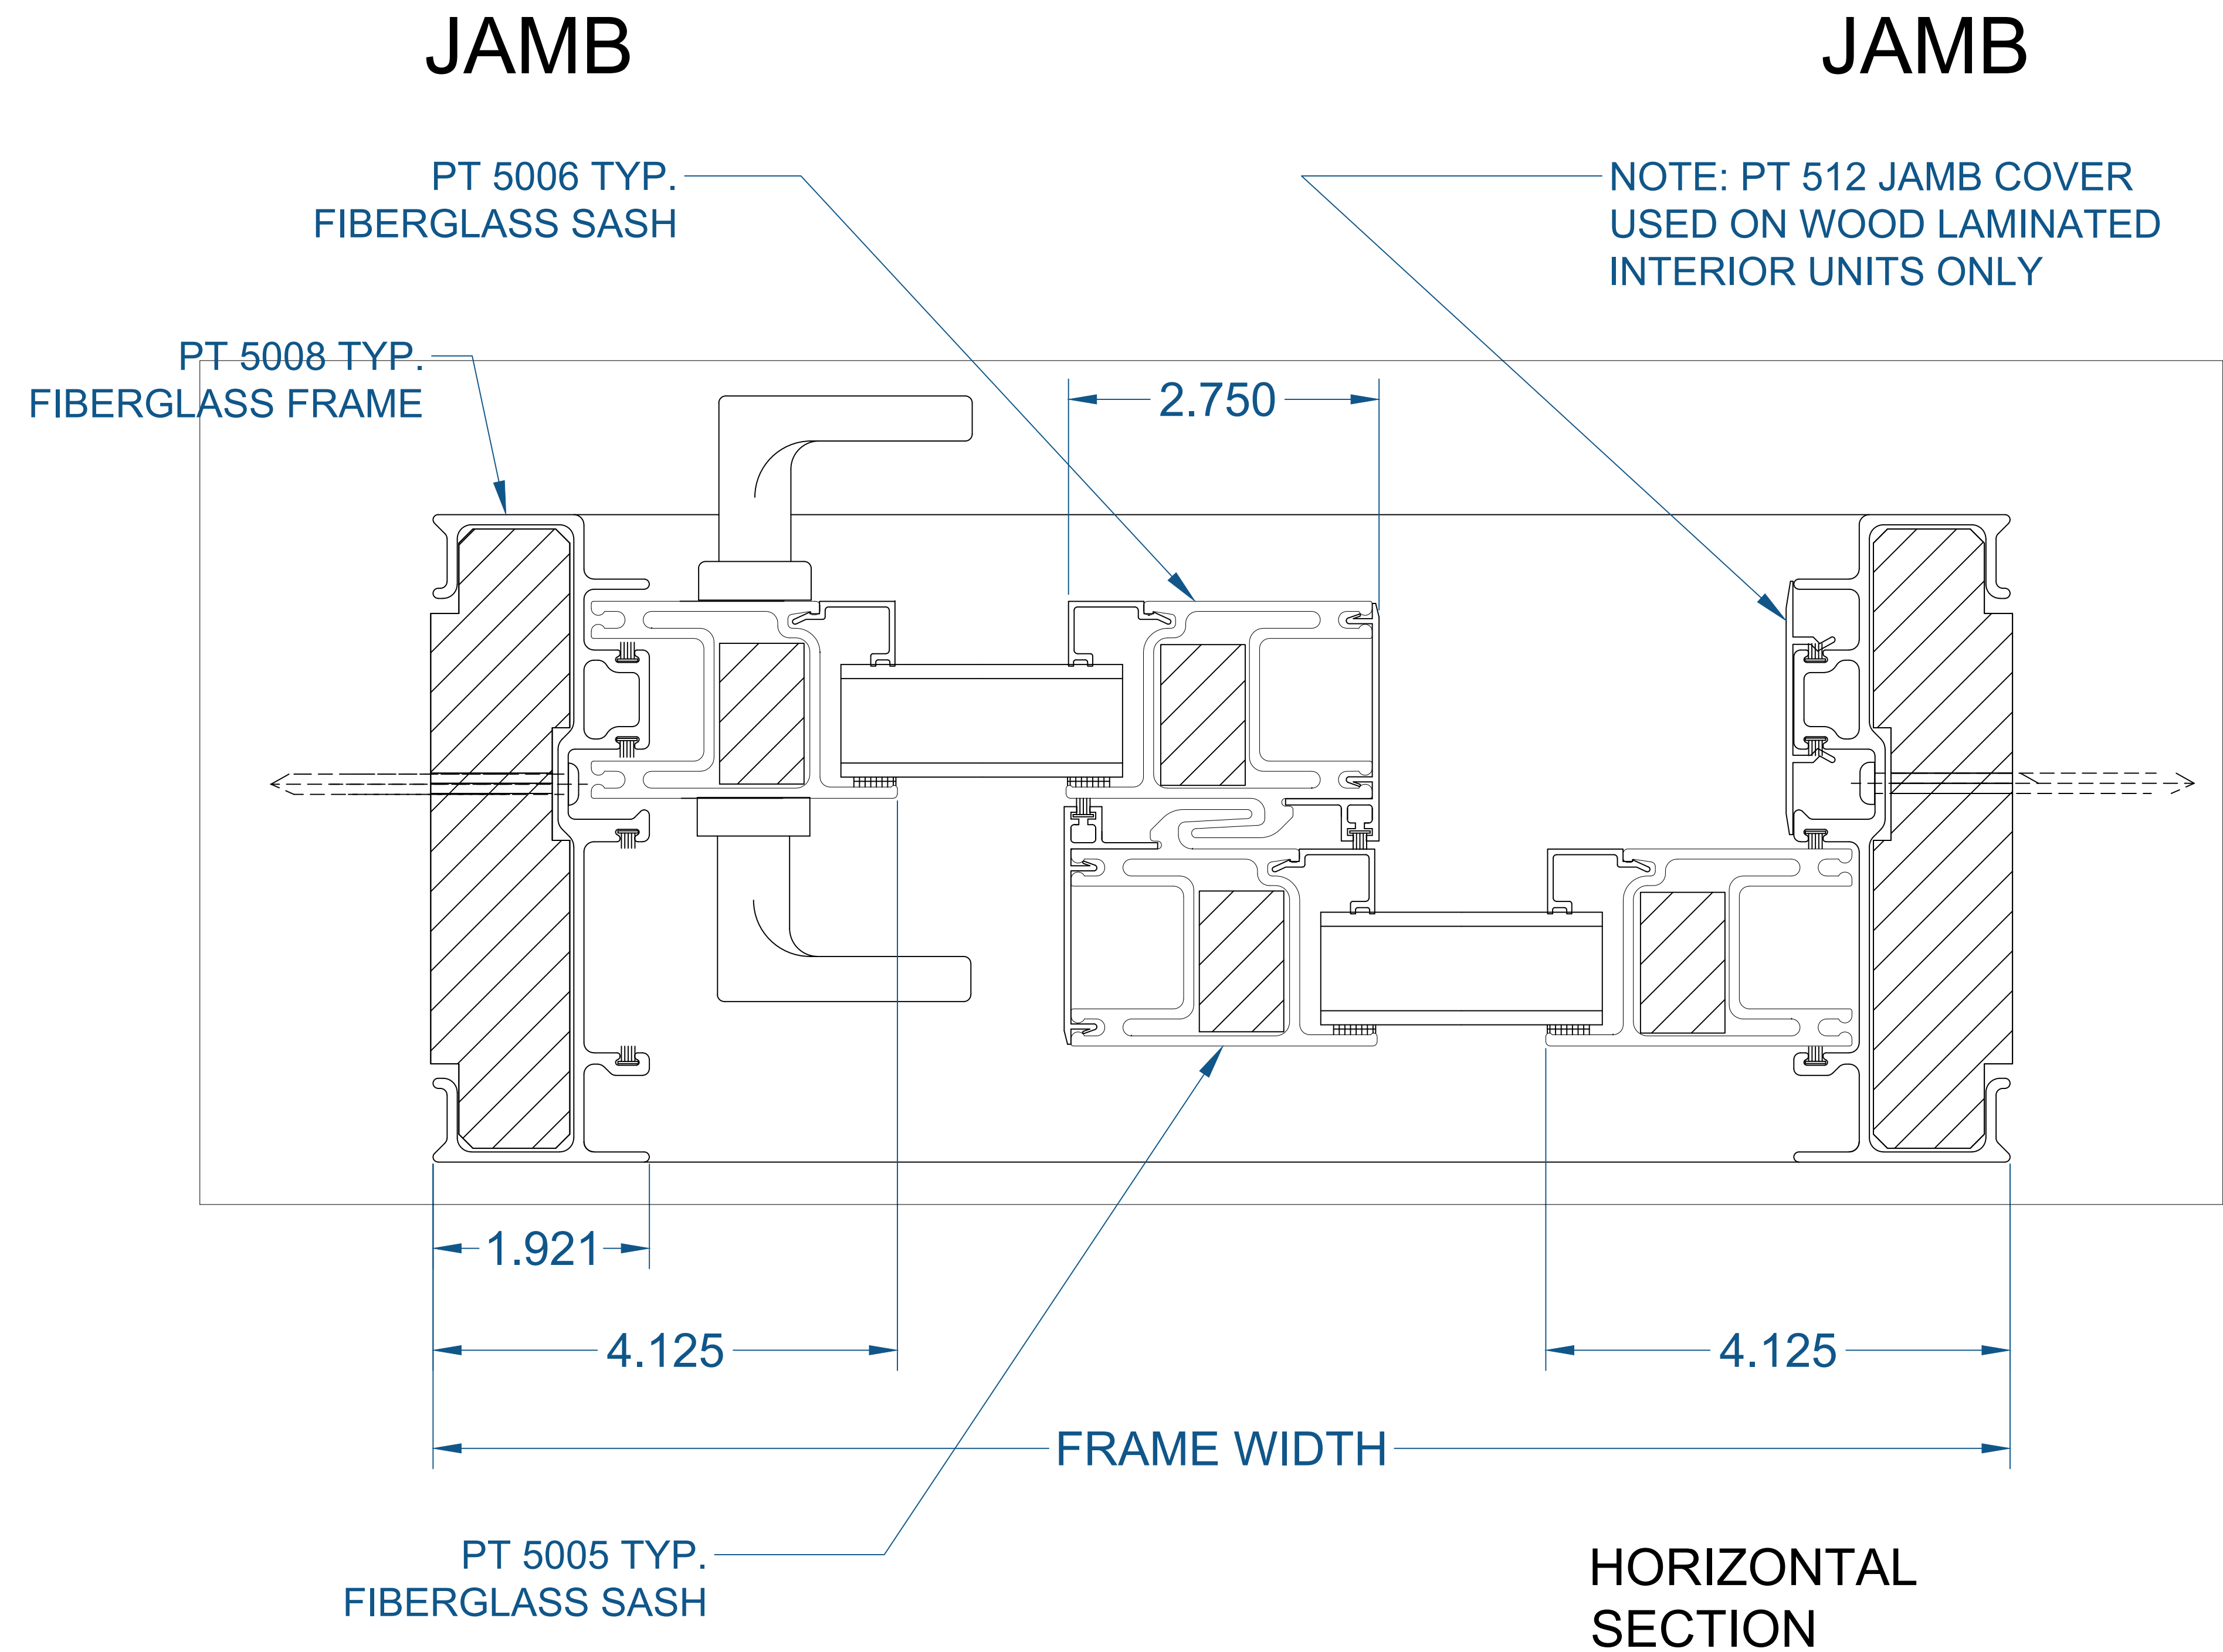

5000 SERIES PATIO DOOR - 2 LITE

(SECTION PROFILE)

5000 SERIES PATIO DOOR
2 WIDE HORIZONTAL / VERTICAL SECTION
LH XO SHOWN (RH OX OPPOSITE)

SEE PRODUCT SPECIFICATIONS PAGE FOR COMPLETE PRODUCT DESCRIPTION.

SERIES/CONFIGURATION: 5000 SERIES PATIO DOOR		 COMFORT LINE LTD. 5500 ENTERPRISE BLVD. TOLEDO, OH 43612 419-729-8520
DRAWING TYPE: DETAIL DOOR PROFILES		
THIS DRAWING IS THE PROPERTY OF COMFORT LINE LTD. DESIGN CONCEPTS AND INFORMATION MAY NOT BE REPRODUCED USED OR DISCLOSED WITHOUT THE WRITTEN PERMISSION OF COMFORT LINE LTD.		
DATE		PROJECT: 5000 PATIO DOOR
REVISION	BY	SCALE: 1' - 0" = 1' - 0"
DATE	DRAWN BY: AJL	QUOTE: #### SHEET: PD2.1

5000 SERIES PATIO DOOR - 3 LITE (CONTINUOUS)

(SECTION PROFILE)

HORIZONTAL SECTION

5000 SERIES PATIO DOOR
 3 WIDE CONTINUOUS HORIZONTAL SECTION
 VERTICAL SECTION - REF. SHEET PD2.1 (2 LITE)
 LH XO0 SHOWN (RH OOX OPPOSITE)

5000 SERIES PATIO DOOR - 4 LITE (CONTINUOUS)

(SECTION PROFILE)

5000 SERIES PATIO DOOR
 4 WIDE CONTINUOUS HORIZONTAL SECTION
 VERTICAL SECTION - REF. SHEET PD2.1 (2 LITE)
 OXXO SHOWN

SEE PRODUCT SPECIFICATIONS PAGE FOR COMPLETE PRODUCT DESCRIPTION.