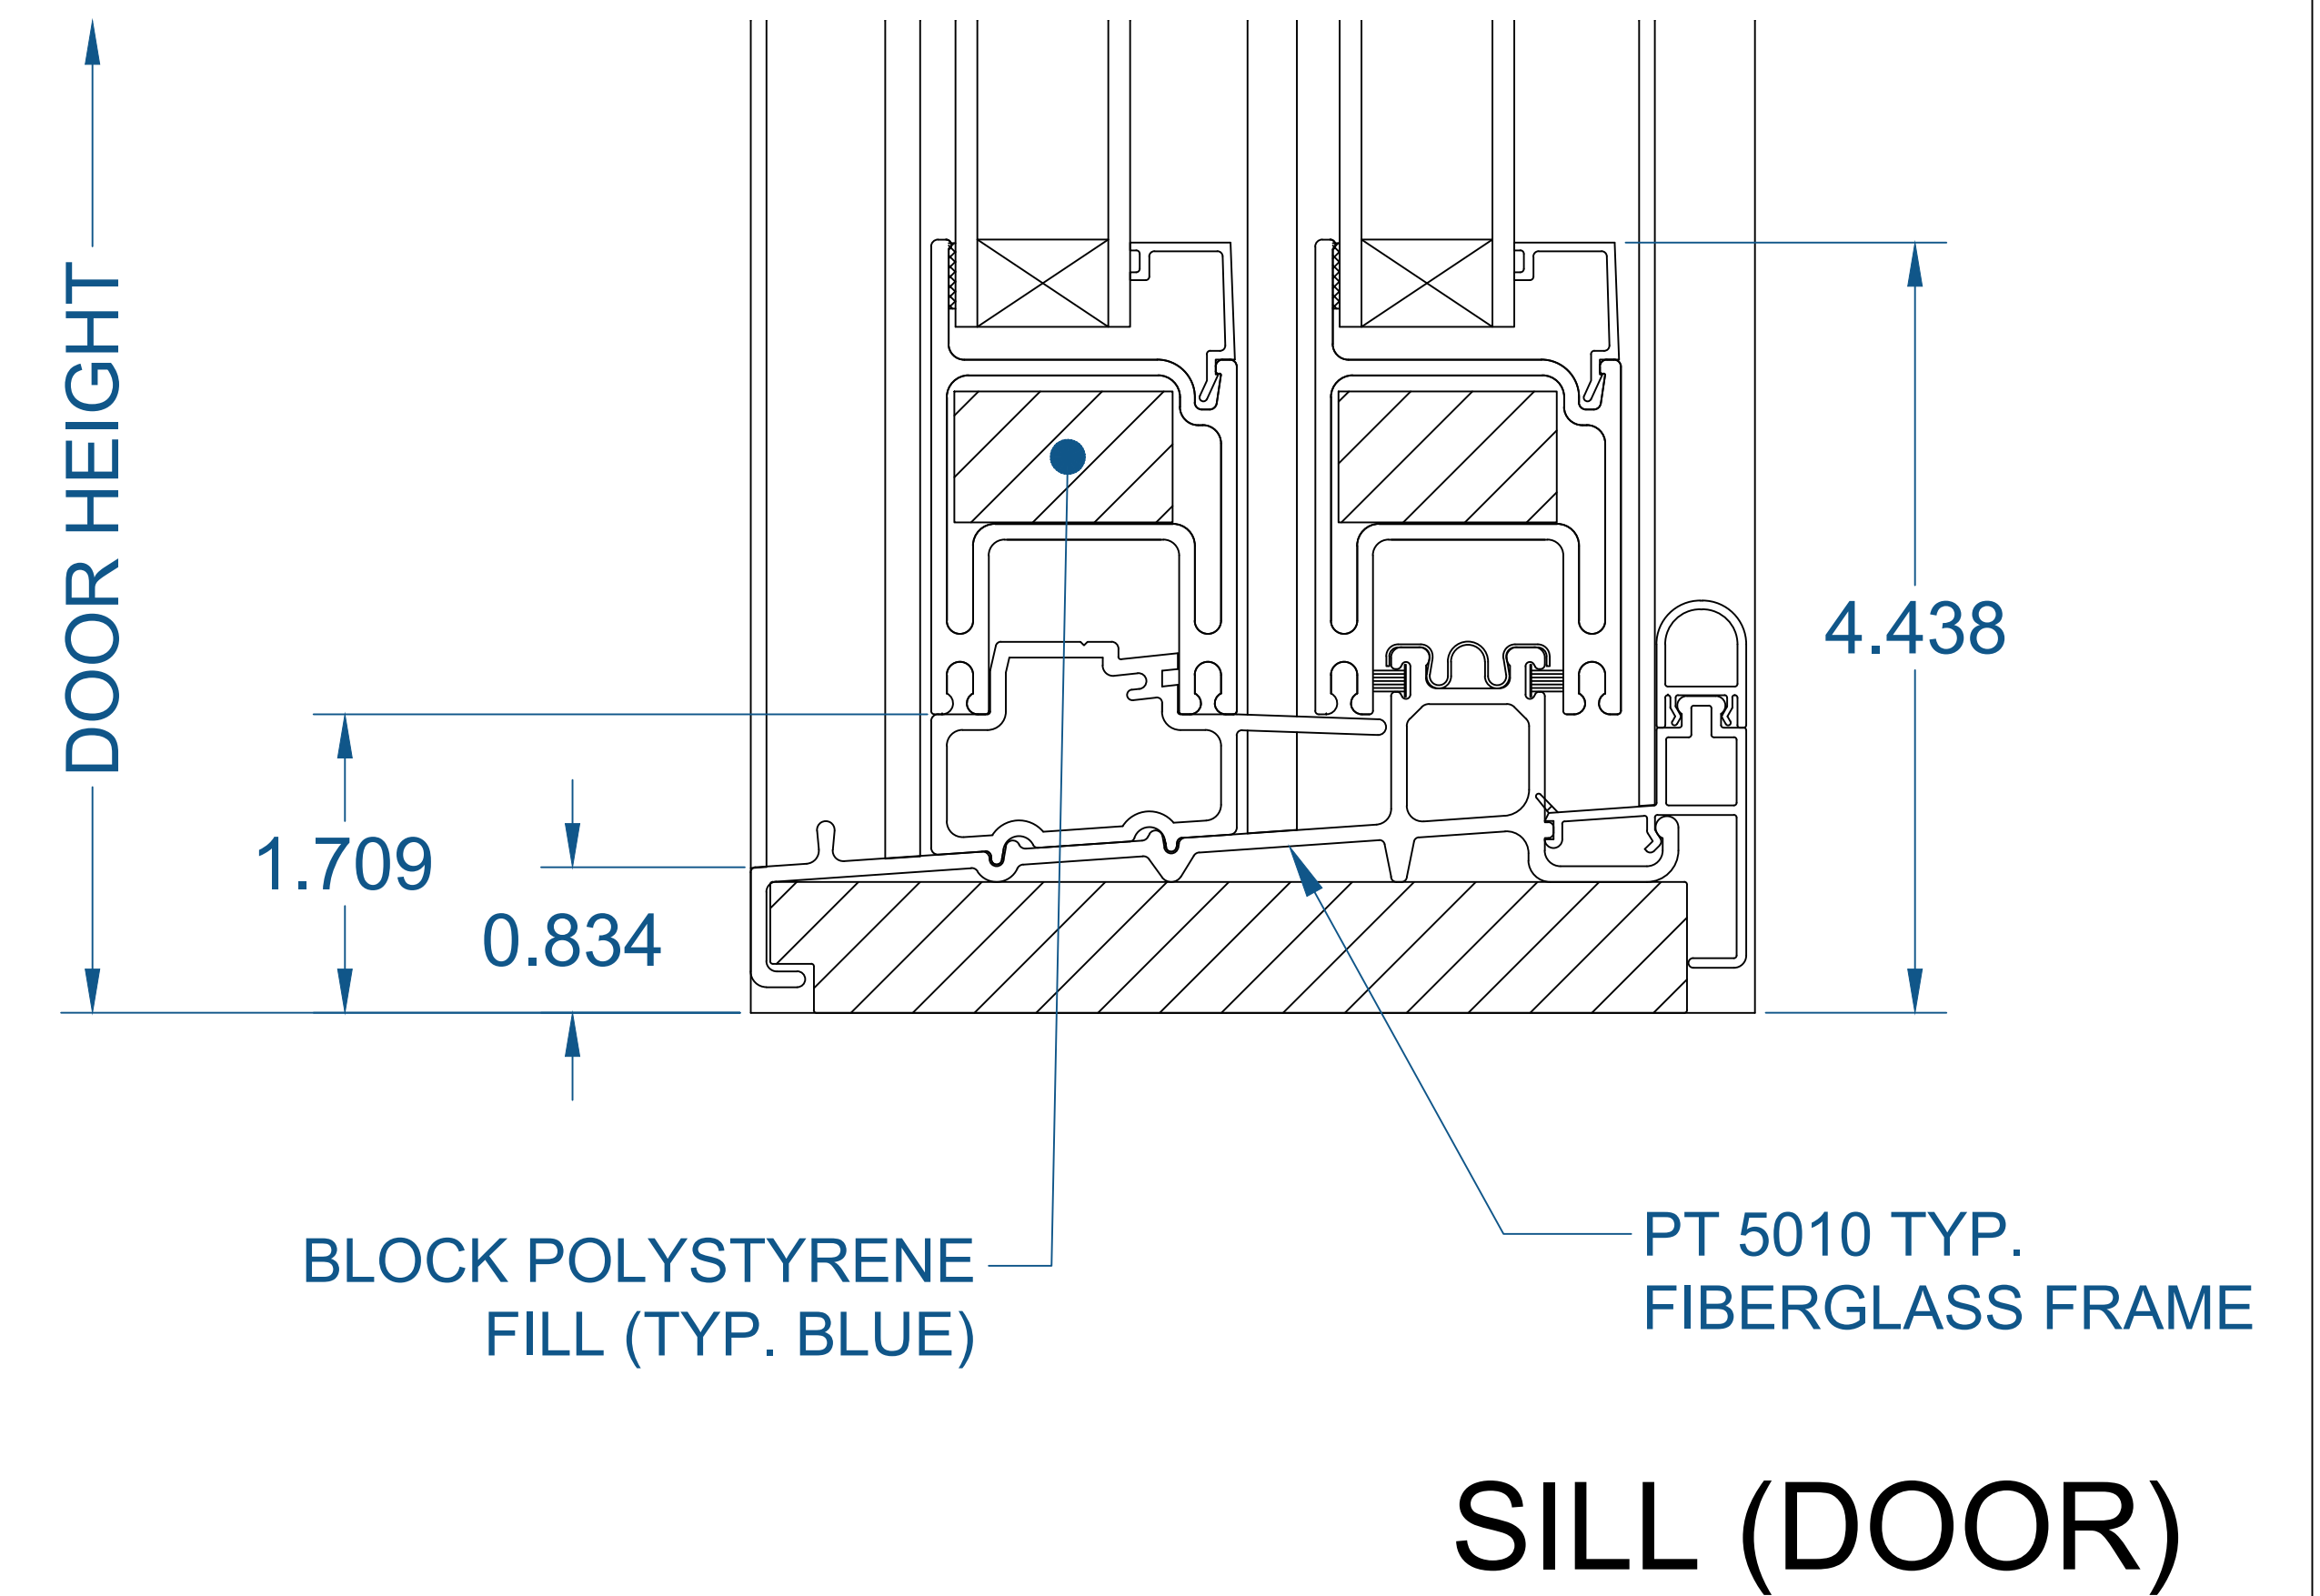

SERIES/CONFIGURATION: 5000 SERIES PATIO DOOR		COMFORT LINE LTD. 5500 ENTERPRISE BLVD. TOLEDO, OH 43612 419-729-8520
DRAWING TYPE: DETAIL DOOR PROFILES		
THIS DRAWING IS THE PROPERTY OF COMFORT LINE LTD. DESIGN CONCEPTS AND INFORMATION MAY NOT BE REPRODUCED USED OR DISCLOSED WITHOUT THE WRITTEN PERMISSION OF COMFORT LINE LTD.		
PROJECT:		5000 PATIO DOOR
SCALE:	1' - 0" = 1' - 0"	QUOTE: ####
DATE:	2/13/17	SHEET: PD2.6
DATE	REVISION	BY
		DRAWN BY: AJL