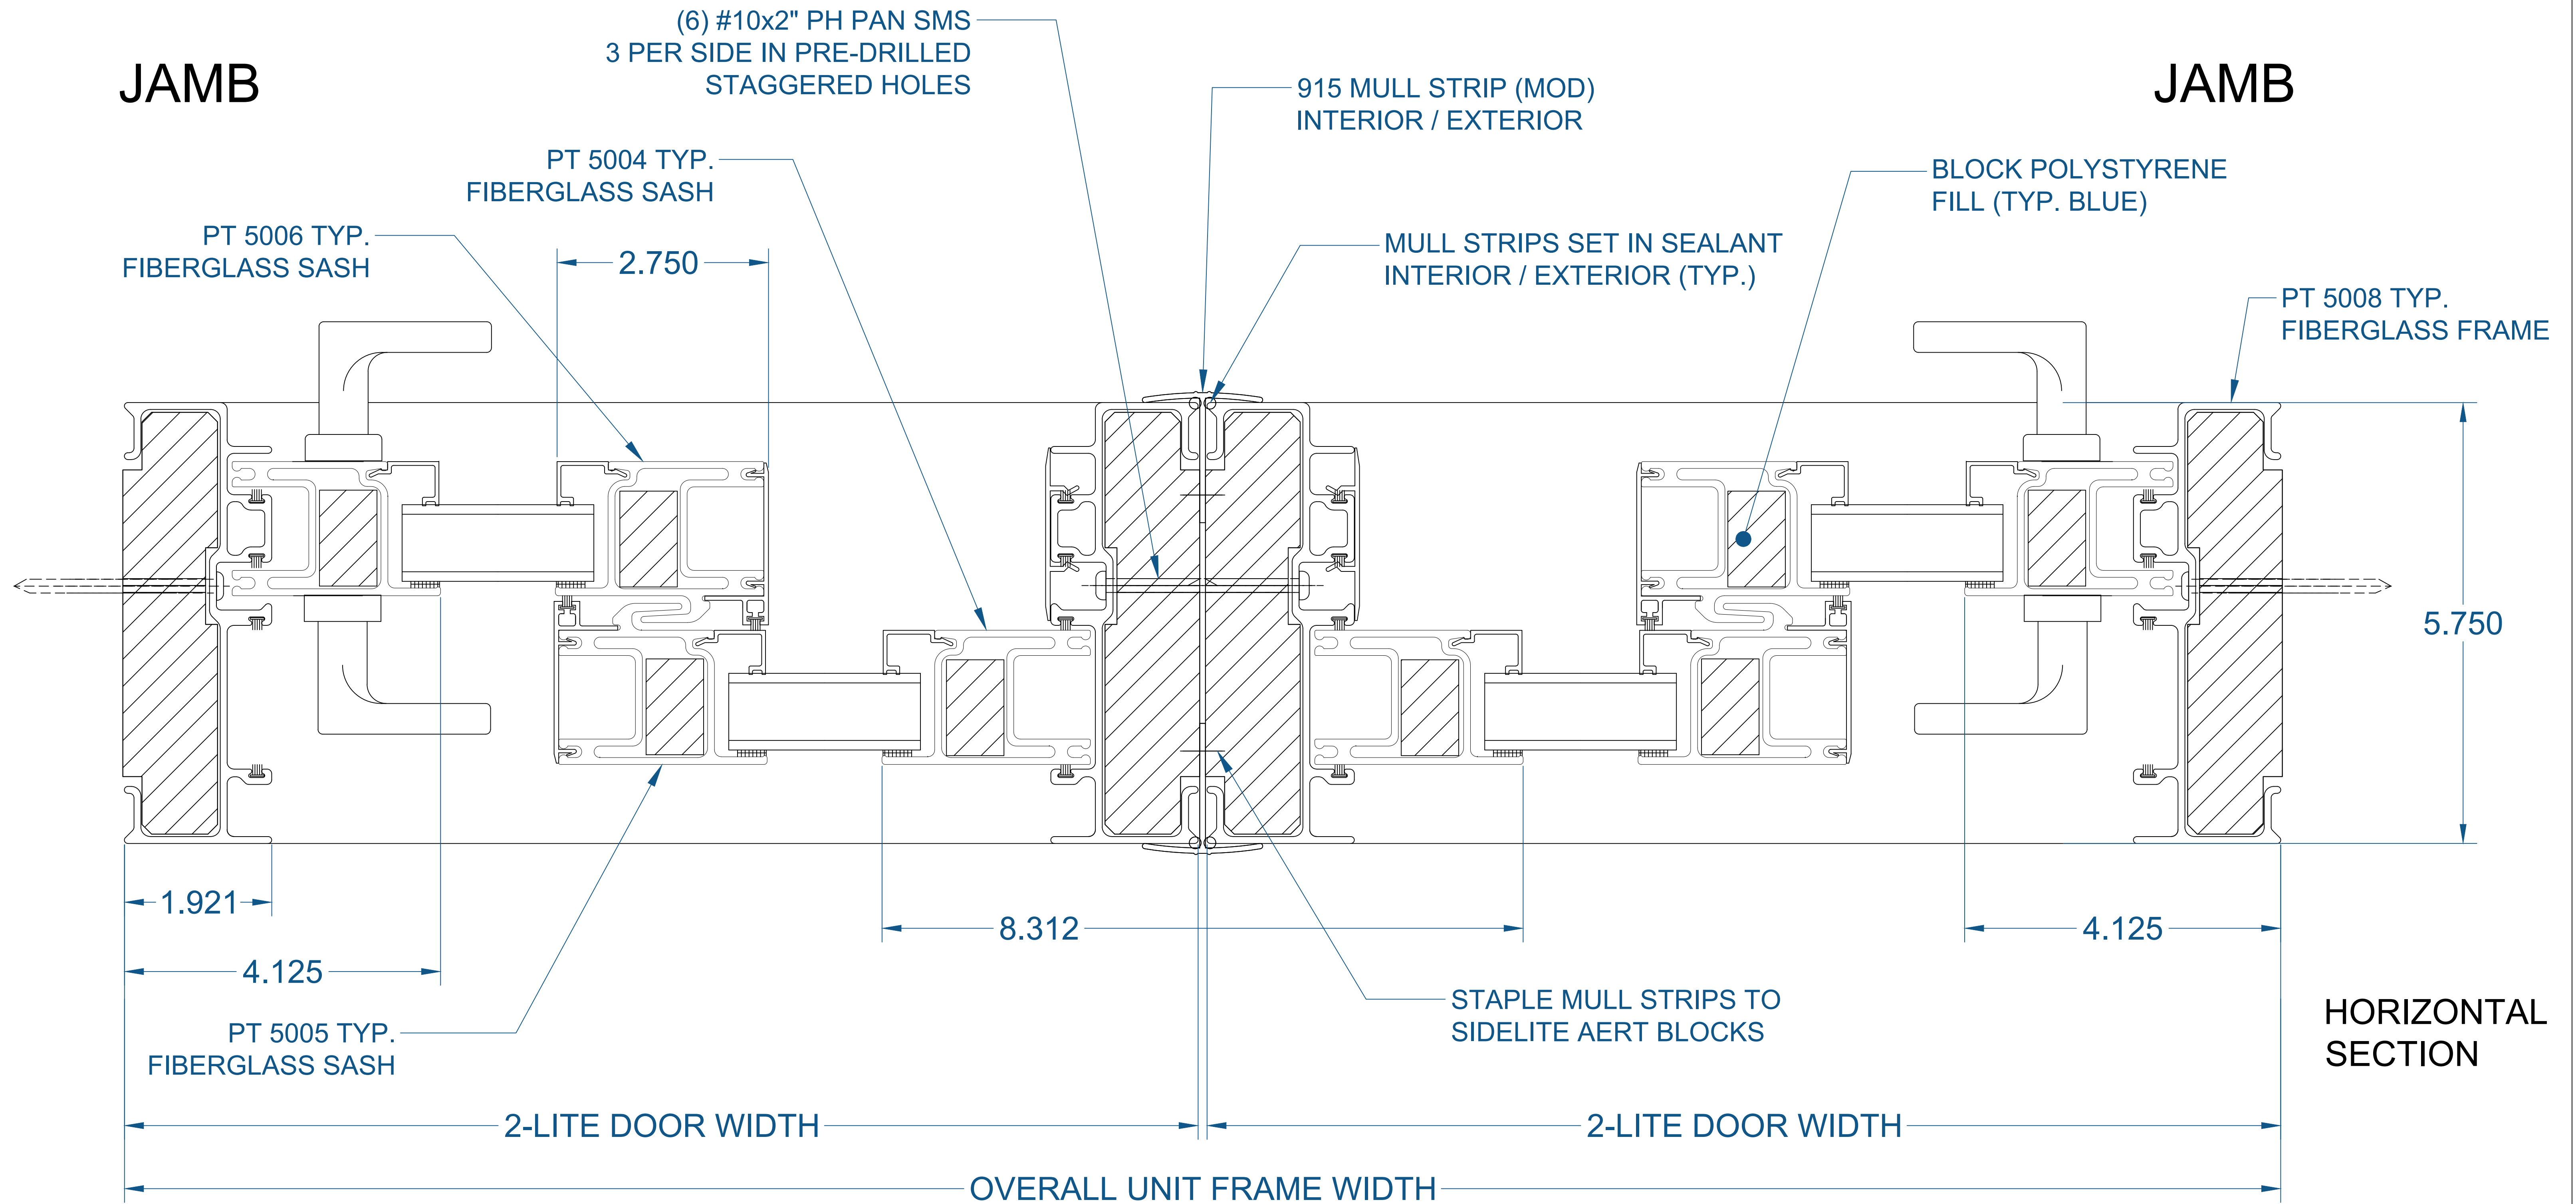

5000 SERIES PATIO DOOR - 4 LITE (MULLED)

(SECTION PROFILE)

5000 SERIES PATIO DOOR
(2) 2 WIDE MULLED HORIZONTAL SECTION
VERTICAL SECTION - REF. SHEET PD2.1 (2 LITE)
XOOX SHOWN

SEE PRODUCT SPECIFICATIONS PAGE FOR COMPLETE PRODUCT DESCRIPTION.

SERIES/CONFIGURATION: 5000 SERIES PATIO DOOR		FiberFrame™ Comfort Line® FIBERGLASS WINDOWS, PATIO DOORS, SUNROOMS & STOREFRONT	COMFORT LINE LTD. 5500 ENTERPRISE BLVD. TOLEDO, OH 43612 419-729-8520	
DRAWING TYPE: DETAIL DOOR PROFILES			THIS DRAWING IS THE PROPERTY OF COMFORT LINE LTD. DESIGN CONCEPTS AND INFORMATION MAY NOT BE REPRODUCED USED OR DISCLOSED WITHOUT THE WRITTEN PERMISSION OF COMFORT LINE LTD.	
		SCALE: 1' - 0" = 1' - 0"	PROJECT: 5000 PATIO DOOR	
		DATE: 2/13/17	QUOTE: #####	SHEET: PD2.5
DATE	REVISION	BY	DRAWN BY: AJL