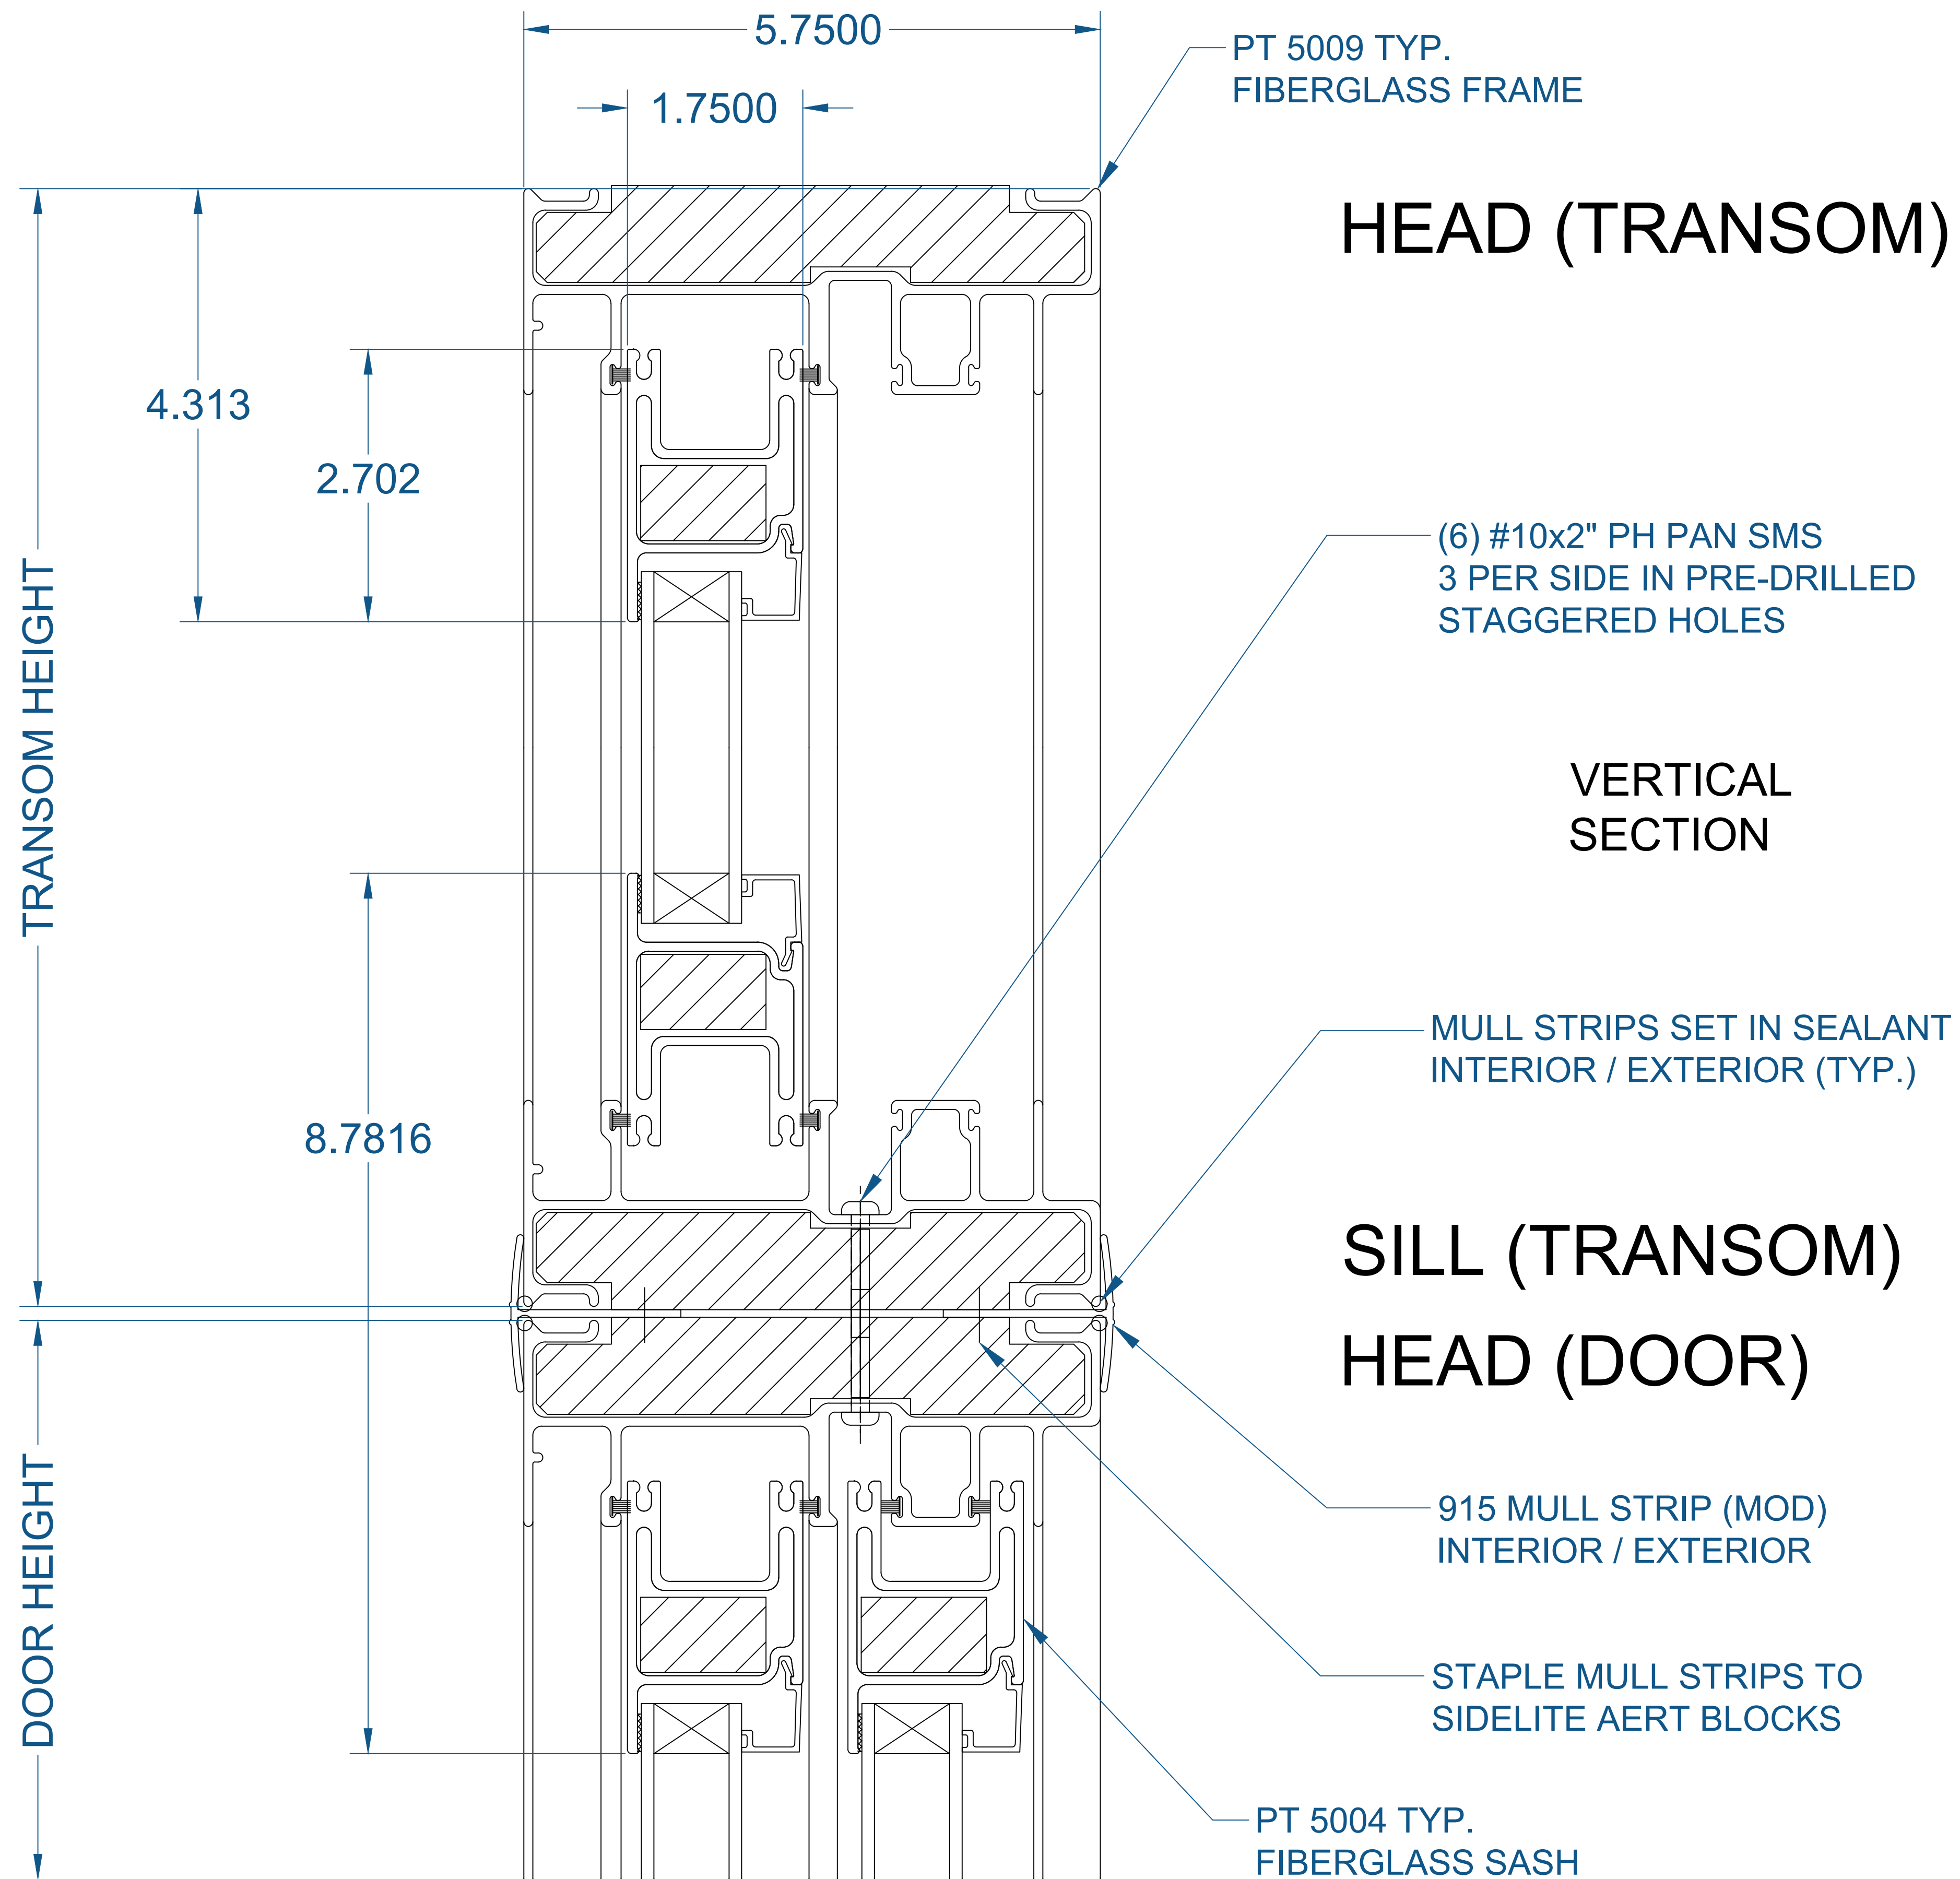

5000 SERIES PATIO DOOR - TRANSOM (MULLED)

(SECTION PROFILE)

SEE PRODUCT SPECIFICATIONS PAGE FOR COMPLETE PRODUCT DESCRIPTION.

5000 SERIES PATIO DOOR
VERTICAL SECTION WITH TRANSOM