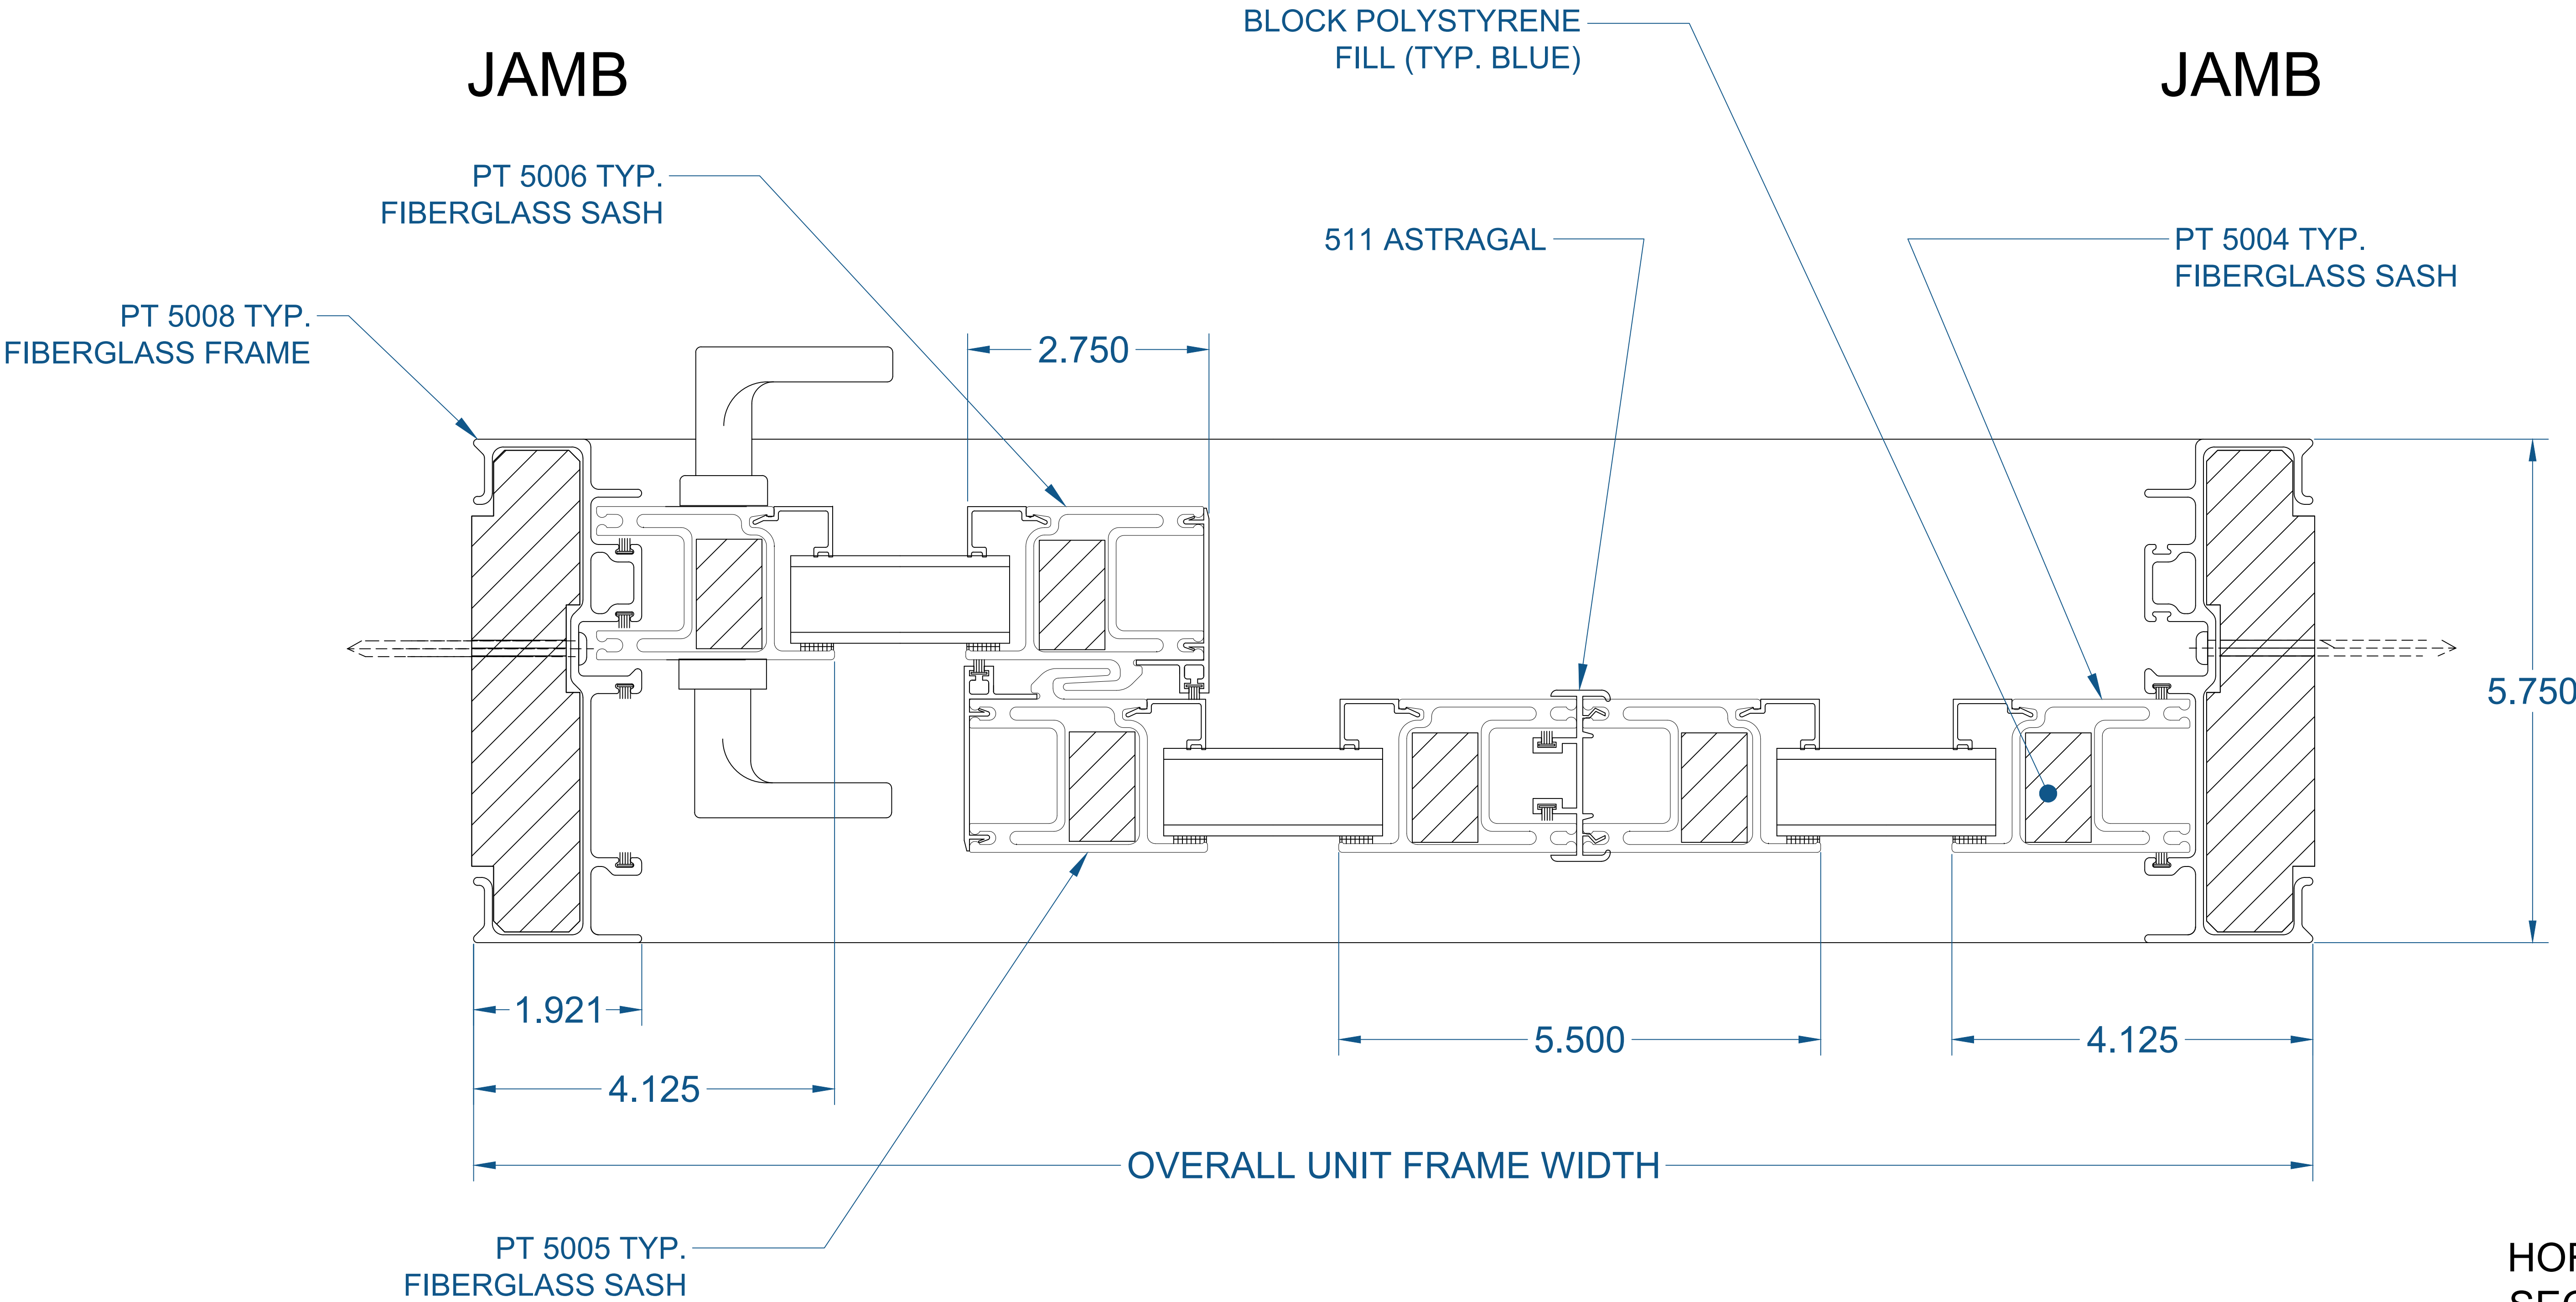

5000 SERIES PATIO DOOR - 2 LITE

(SECTION PROFILE)

5000 SERIES PATIO DOOR
2 WIDE HORIZONTAL / VERTICAL SECTION
LH XO SHOWN (RH OX OPPOSITE)

SEE PRODUCT SPECIFICATIONS PAGE FOR COMPLETE PRODUCT DESCRIPTION.

SERIES/CONFIGURATION: 5000 SERIES PATIO DOOR		 COMFORT LINE LTD. 5500 ENTERPRISE BLVD. TOLEDO, OH 43612 419-729-8520
DRAWING TYPE: DETAIL DOOR PROFILES		
THIS DRAWING IS THE PROPERTY OF COMFORT LINE LTD. DESIGN CONCEPTS AND INFORMATION MAY NOT BE REPRODUCED USED OR DISCLOSED WITHOUT THE WRITTEN PERMISSION OF COMFORT LINE LTD.		
DATE		PROJECT: 5000 PATIO DOOR
REVISION	BY	SCALE: 1' - 0" = 1' - 0"
DATE	DRAWN BY: AJL	QUOTE: #### SHEET: PD2.1

5000 SERIES PATIO DOOR - 3 LITE (CONTINUOUS)

(SECTION PROFILE)

HORIZONTAL SECTION

5000 SERIES PATIO DOOR
 3 WIDE CONTINUOUS HORIZONTAL SECTION
 VERTICAL SECTION - REF. SHEET PD2.1 (2 LITE)
 LH XO0 SHOWN (RH OOX OPPOSITE)

5000 SERIES PATIO DOOR - 3 LITE (MULLED)

(SECTION PROFILE)

5000 SERIES PATIO DOOR
 3 WIDE MULLED HORIZONTAL SECTION
 VERTICAL SECTION - REF. SHEET PD2.1 (2 LITE)
 RH OXO SHOWN (LH OXO OPPOSITE)

SEE PRODUCT SPECIFICATIONS PAGE FOR COMPLETE PRODUCT DESCRIPTION.