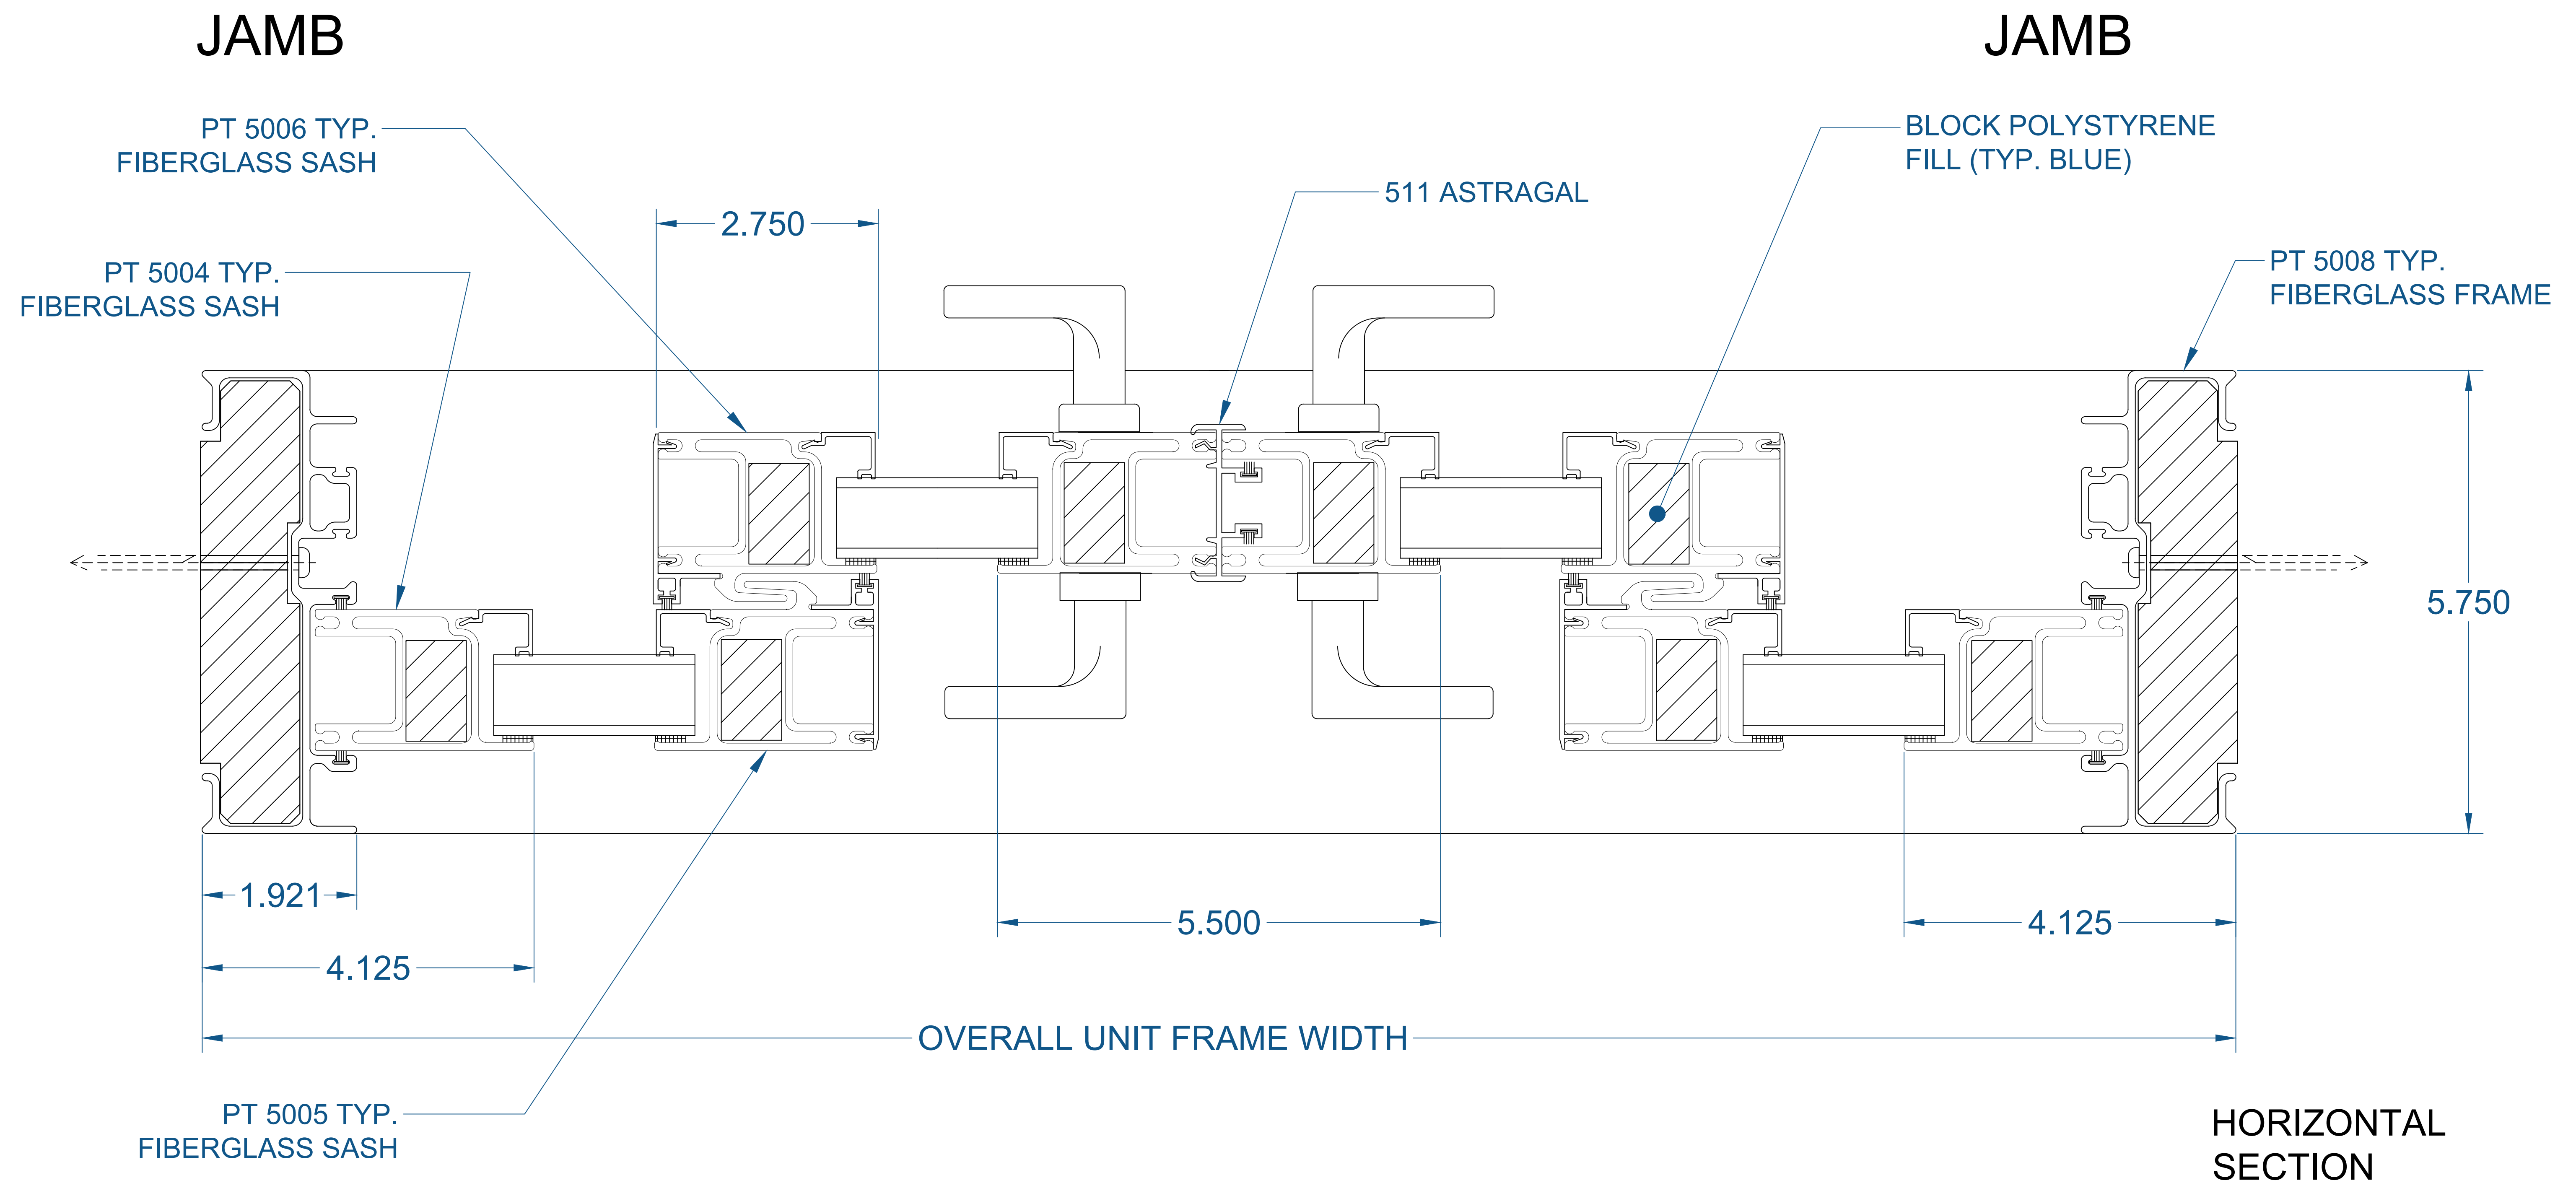

5000 SERIES PATIO DOOR - 2 LITE

(SECTION PROFILE)

5000 SERIES PATIO DOOR
2 WIDE HORIZONTAL / VERTICAL SECTION
LH XO SHOWN (RH OX OPPOSITE)

SEE PRODUCT SPECIFICATIONS PAGE FOR COMPLETE PRODUCT DESCRIPTION.

5000 SERIES PATIO DOOR - 3 LITE (CONTINUOUS)

(SECTION PROFILE)

HORIZONTAL SECTION

5000 SERIES PATIO DOOR
 3 WIDE CONTINUOUS HORIZONTAL SECTION
 VERTICAL SECTION - REF. SHEET PD2.1 (2 LITE)
 LH XO0 SHOWN (RH OOX OPPOSITE)

5000 SERIES PATIO DOOR - 3 LITE (MULLED)

(SECTION PROFILE)

5000 SERIES PATIO DOOR
 3 WIDE MULLED HORIZONTAL SECTION
 VERTICAL SECTION - REF. SHEET PD2.1 (2 LITE)
 RH OXO SHOWN (LH OXO OPPOSITE)

SEE PRODUCT SPECIFICATIONS PAGE FOR COMPLETE PRODUCT DESCRIPTION.

5000 SERIES PATIO DOOR - 4 LITE (CONTINUOUS)

(SECTION PROFILE)

5000 SERIES PATIO DOOR
 4 WIDE CONTINUOUS HORIZONTAL SECTION
 VERTICAL SECTION - REF. SHEET PD2.1 (2 LITE)
 OXXO SHOWN

SEE PRODUCT SPECIFICATIONS PAGE FOR COMPLETE PRODUCT DESCRIPTION.