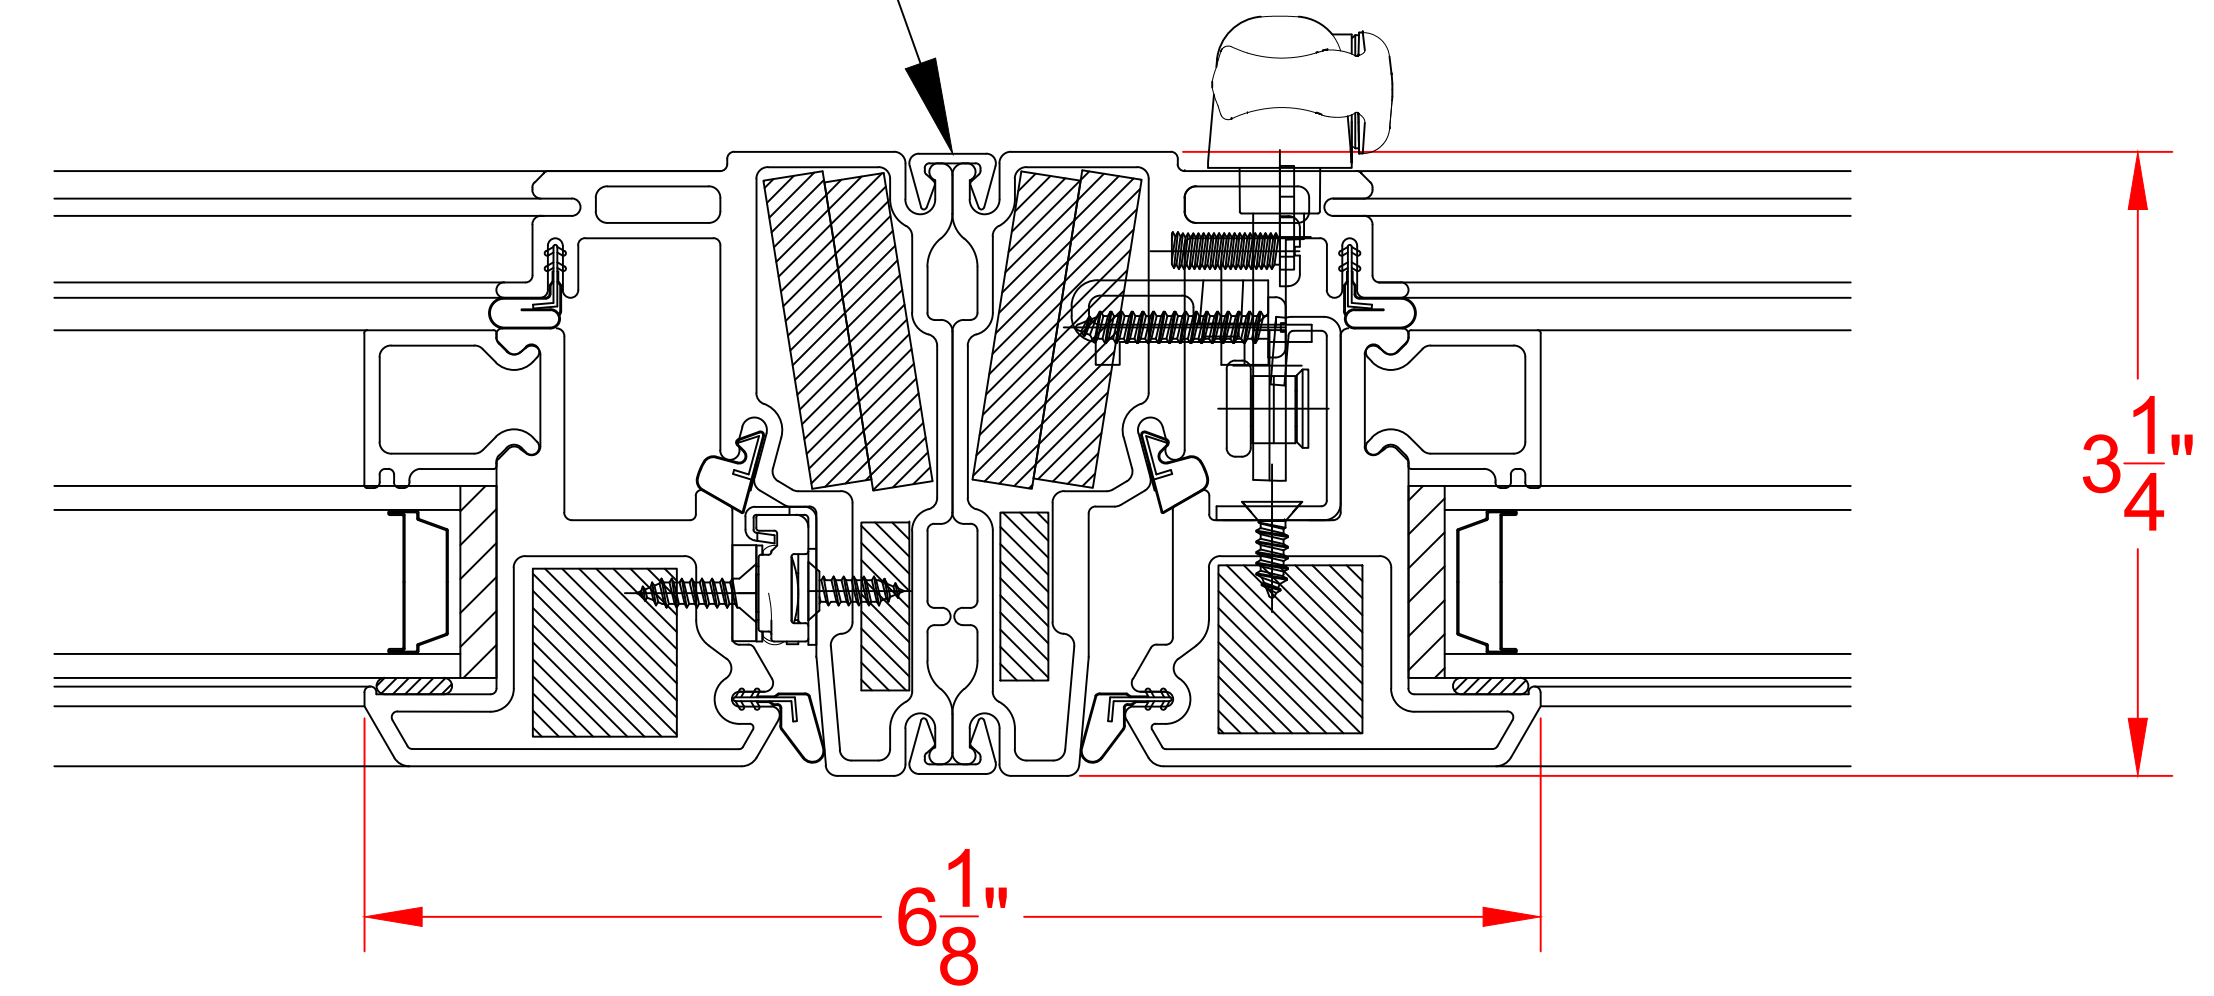

# 2100 SERIES CASEMENT

(INSTALLATION METHODS)

MULLING OPTIONS INCLUDE:

2100 SERIES

6500 SERIES

8000 SERIES

MULL. CLIP,  
SEE MULLING  
INSTRUCTIONS

# MULL. DETAIL - CASEMENT / CASEMENT - TYP.  
HORIZONTAL MULLS

MULL. CLIP,  
SEE MULLING  
INSTRUCTIONS

# MULL. DETAIL - CASEMENT / CASEMENT - TYP.  
VERTICAL MULLS

SEE PRODUCT SPECIFICATIONS PAGE FOR COMPLETE PRODUCT DESCRIPTION.

SERIES/CONFIGURATION: 2100 SERIES CASEMENT		 <b>FiberFrame</b> ™ Comfort Line® <small>FIBERGLASS WINDOWS, PATIO DOORS, SUNROOMS &amp; STOREFRONT</small>	COMFORT LINE LTD. 5500 ENTERPRISE BLVD. TOLEDO, OH 43612 419-729-8520	
DRAWING TYPE: INSTALLATION EXAMPLES			THIS DRAWING IS THE PROPERTY OF COMFORT LINE LTD. DESIGN CONCEPTS AND INFORMATION MAY NOT BE REPRODUCED USED OR DISCLOSED WITHOUT THE WRITTEN PERMISSION OF COMFORT LINE LTD.	
		SCALE: 1' - 0" = 1' - 0"	PROJECT: 2100 CASEMENT	
		DATE: 2/13/17	QUOTE: ####	SHEET: CA6
DATE	REVISION	BY	DRAWN BY: AJL	