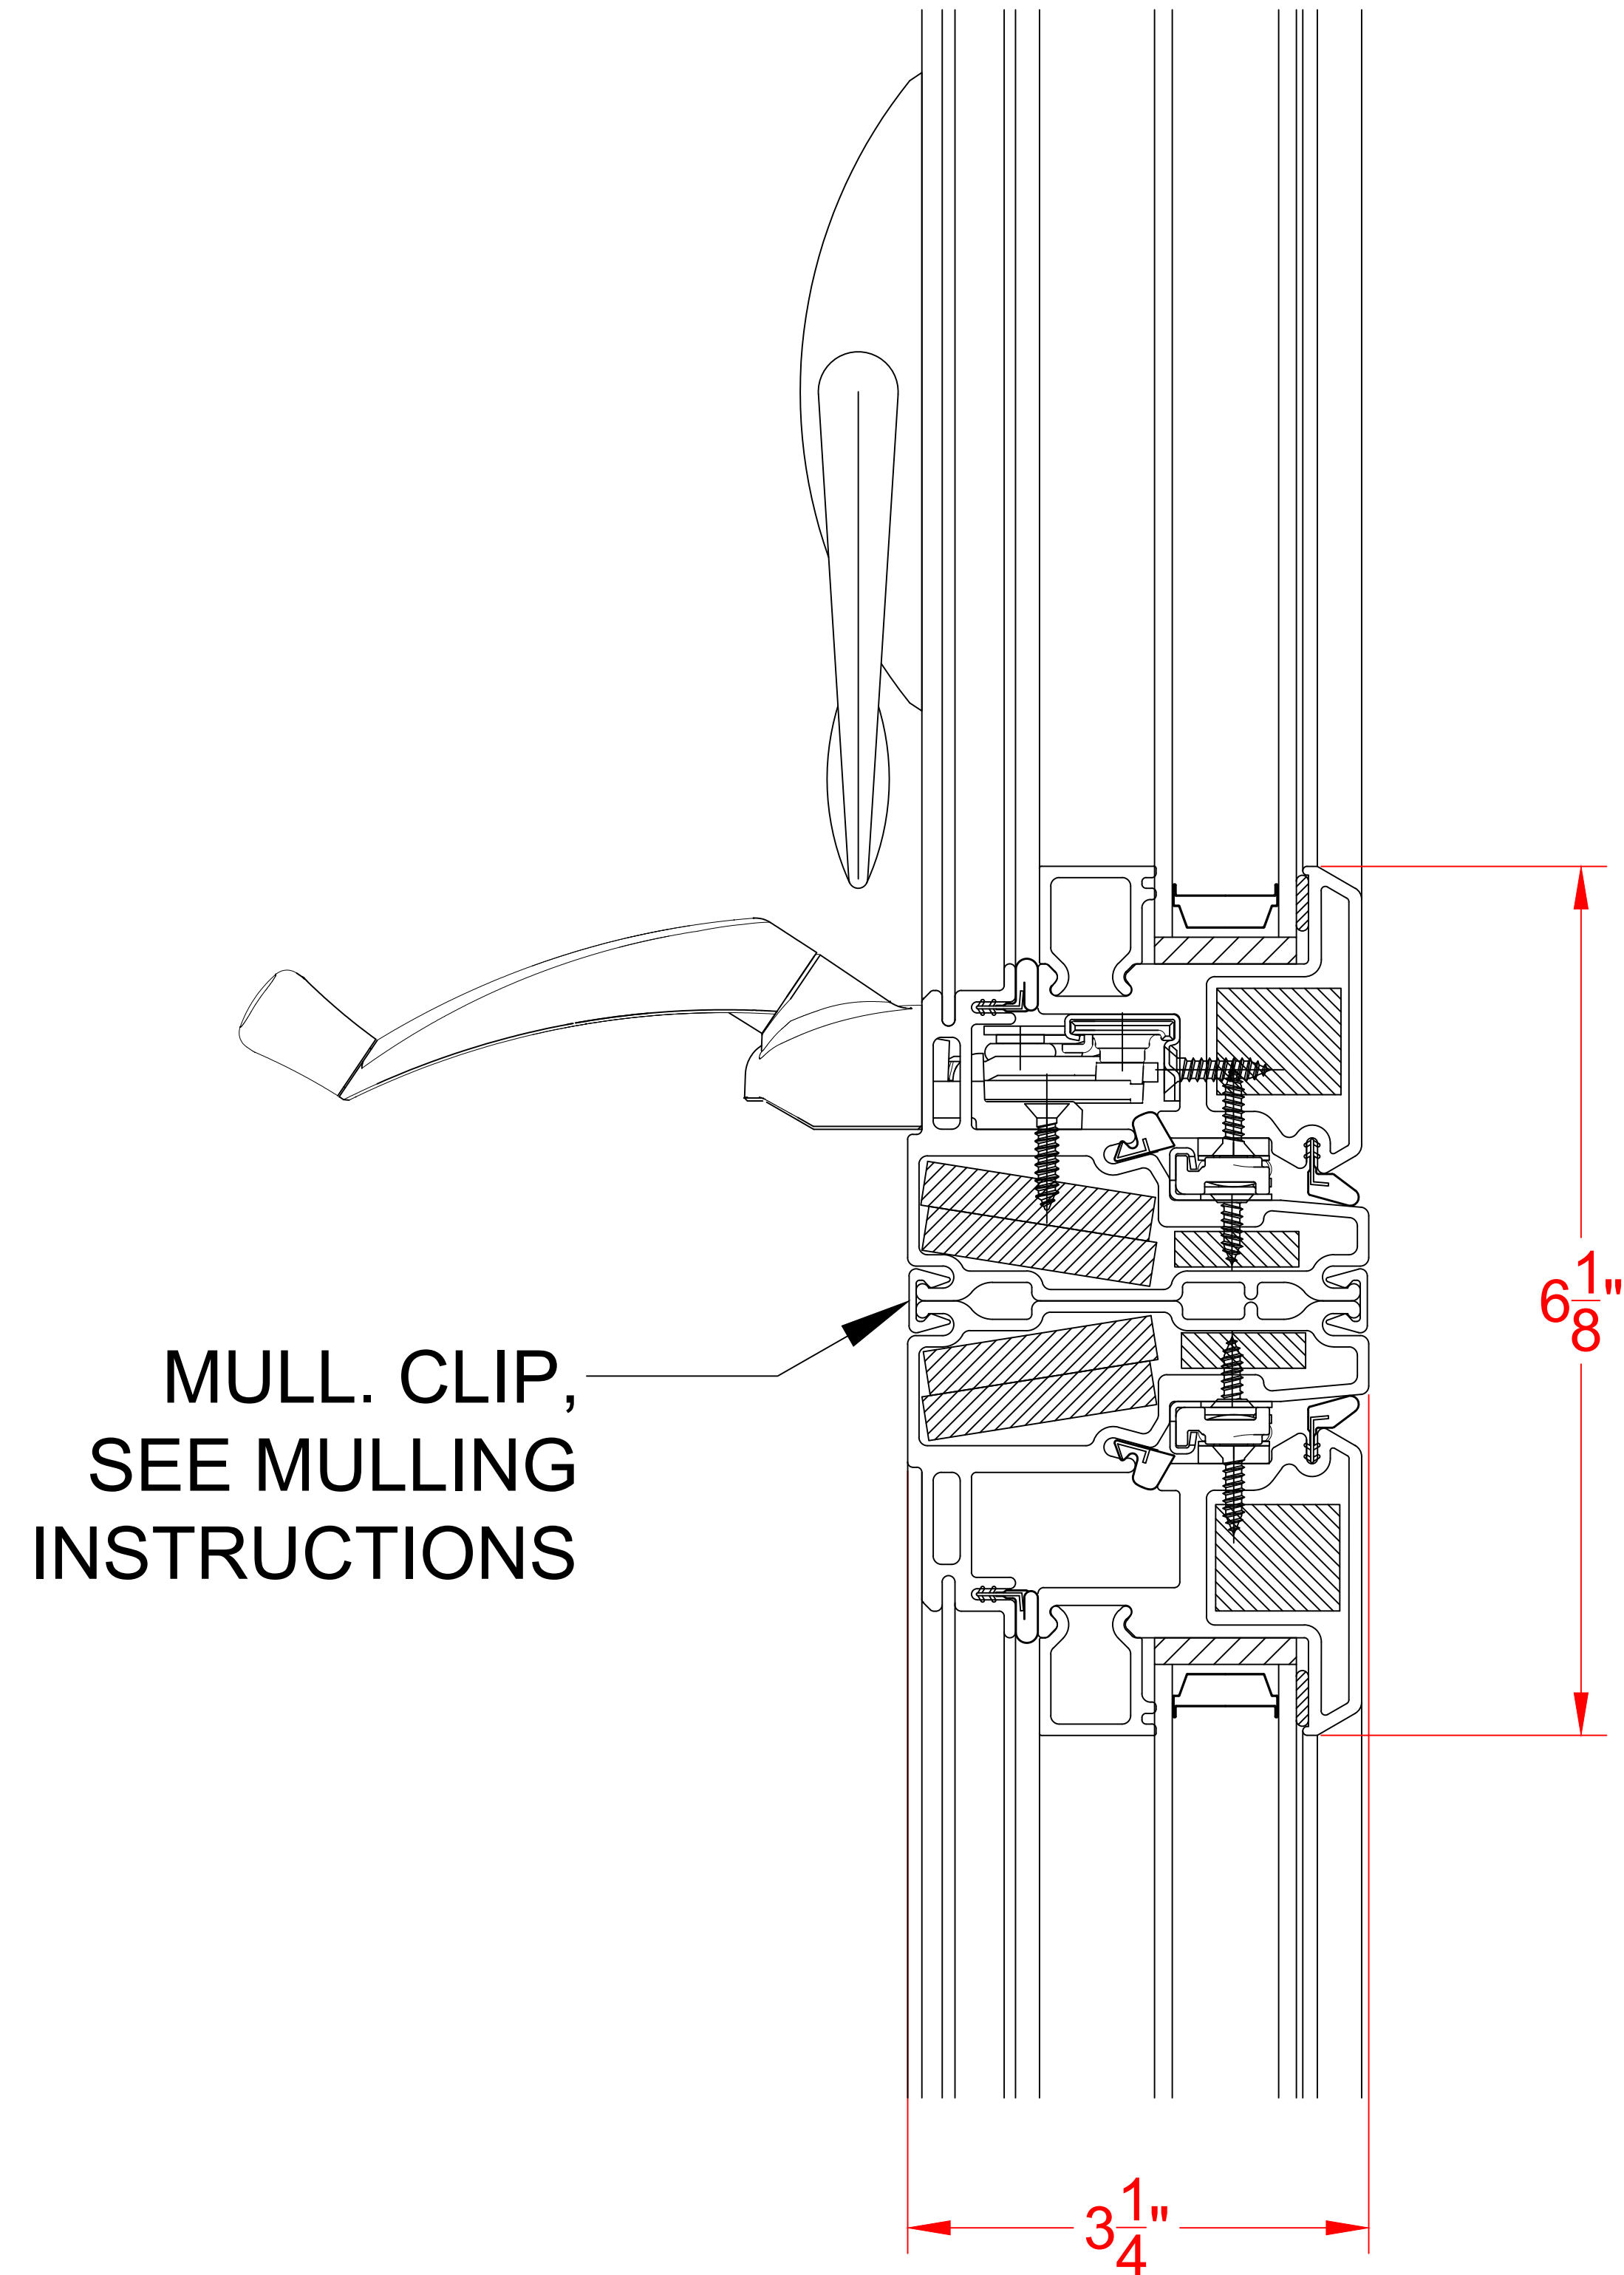

# 2100 SERIES CASEMENT

(INSTALLATION METHODS)

MULLING OPTIONS INCLUDE:

2100 SERIES

6500 SERIES

8000 SERIES

MULL. CLIP,  
SEE MULLING  
INSTRUCTIONS

# MULL. DETAIL - CASEMENT / CASEMENT - TYP.  
HORIZONTAL MULLS

MULL. CLIP,  
SEE MULLING  
INSTRUCTIONS

# MULL. DETAIL - CASEMENT / CASEMENT - TYP.  
VERTICAL MULLS

SEE PRODUCT SPECIFICATIONS PAGE FOR COMPLETE PRODUCT DESCRIPTION.

SERIES/CONFIGURATION: 2100 SERIES CASEMENT		 <b>FiberFrame</b> ™ Comfort Line® <small>FIBERGLASS WINDOWS, PATIO DOORS, SUNROOMS &amp; STOREFRONT</small>	COMFORT LINE LTD. 5500 ENTERPRISE BLVD. TOLEDO, OH 43612 419-729-8520	
DRAWING TYPE: INSTALLATION EXAMPLES			THIS DRAWING IS THE PROPERTY OF COMFORT LINE LTD. DESIGN CONCEPTS AND INFORMATION MAY NOT BE REPRODUCED USED OR DISCLOSED WITHOUT THE WRITTEN PERMISSION OF COMFORT LINE LTD.	
		SCALE: 1' - 0" = 1' - 0"	PROJECT: 2100 CASEMENT	
		DATE: 2/13/17	QUOTE: ####	SHEET: CA6
DATE	REVISION	BY	DRAWN BY: AJL	