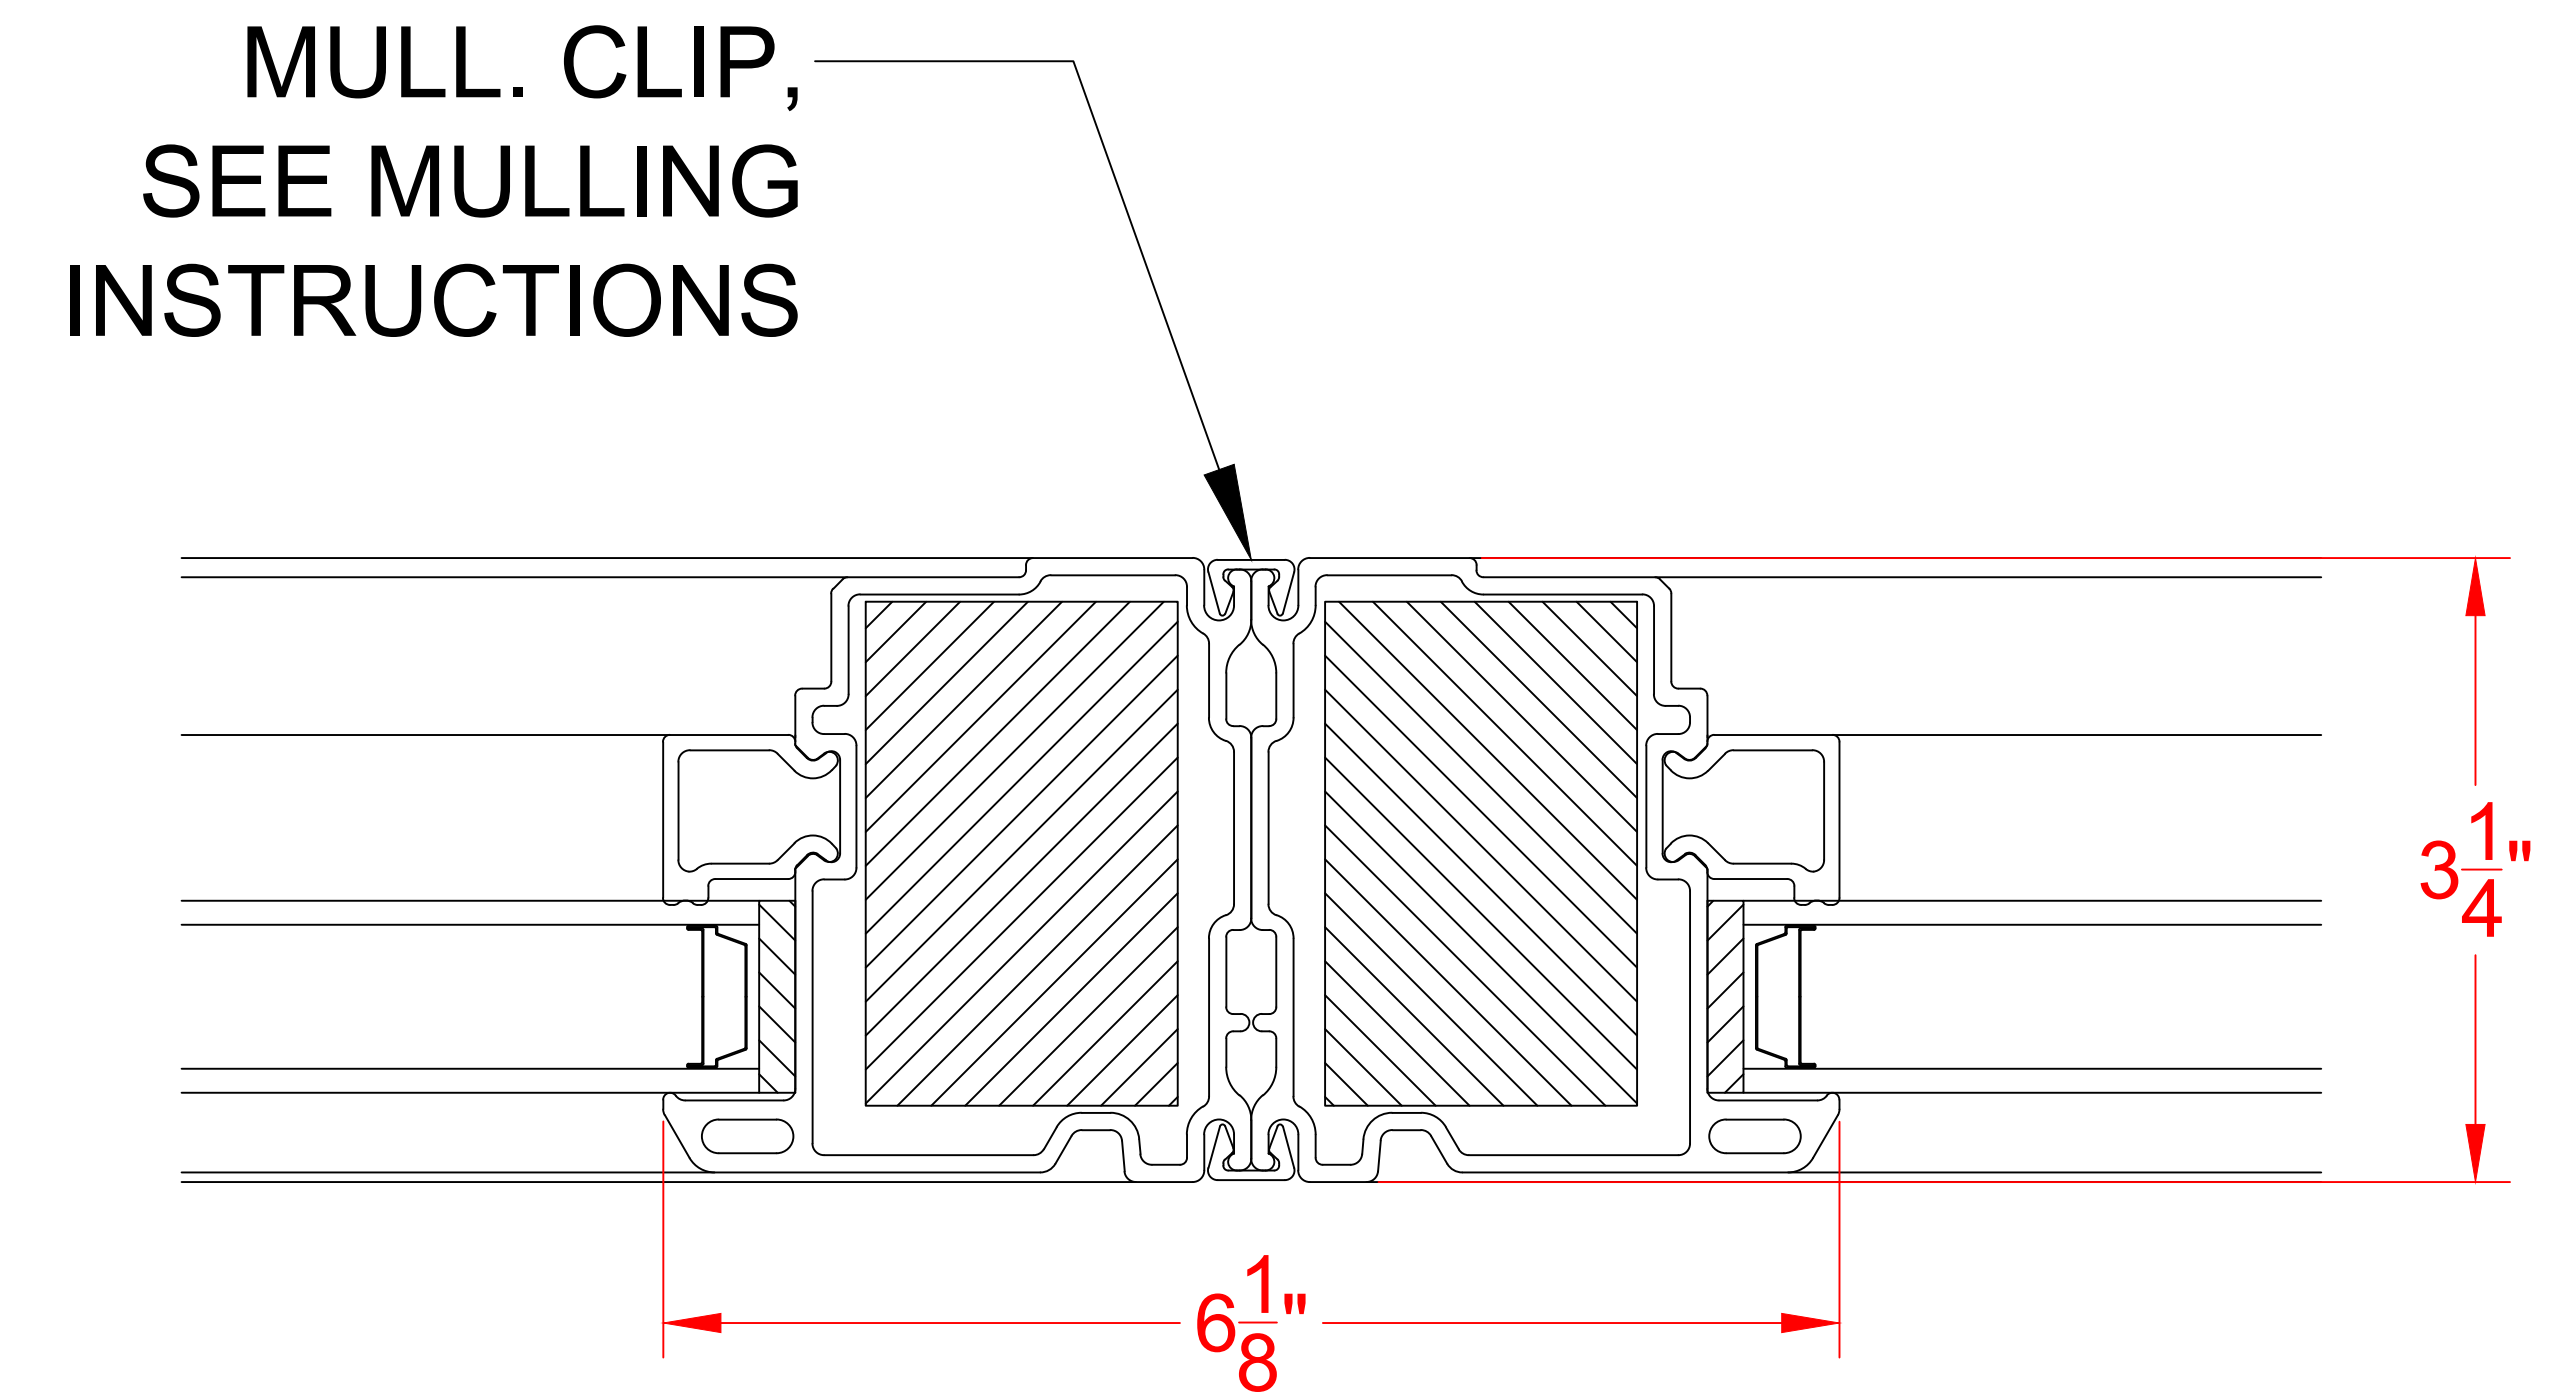

2100 SERIES PICTURE

(MULLING DETAIL)

MULLING OPTIONS INCLUDE:

2100 SERIES

6500 SERIES

8000 SERIES

MULL. CLIP,
SEE MULLING
INSTRUCTIONS

MULL. CLIP,
SEE MULLING
INSTRUCTIONS

MULL. DETAIL - PICTURE / PICTURE - TYP.
VERTICAL MULLS

MULL. DETAIL - PICTURE / PICTURE - TYP.
HORIZONTAL MULLS

SEE PRODUCT SPECIFICATIONS PAGE FOR COMPLETE PRODUCT DESCRIPTION.

SERIES/CONFIGURATION: 2100 SERIES PICTURE WINDOW		 FiberFrame™ Comfort Line® <small>FIBERGLASS WINDOWS, PATIO DOORS, SUNROOMS & STOREFRONT</small>	COMFORT LINE LTD. 5500 ENTERPRISE BLVD. TOLEDO, OH 43612 419-729-8520	
DRAWING TYPE: MULLING SECTION DETAIL			THIS DRAWING IS THE PROPERTY OF COMFORT LINE LTD. DESIGN CONCEPTS AND INFORMATION MAY NOT BE REPRODUCED USED OR DISCLOSED WITHOUT THE WRITTEN PERMISSION OF COMFORT LINE LTD.	
		SCALE: 1' - 0" = 1' - 0"	PROJECT: 2100 PICTURE	
		DATE: 2/13/17	QUOTE: ####	SHEET: PW6
DATE	REVISION	BY	DRAWN BY: AJL	