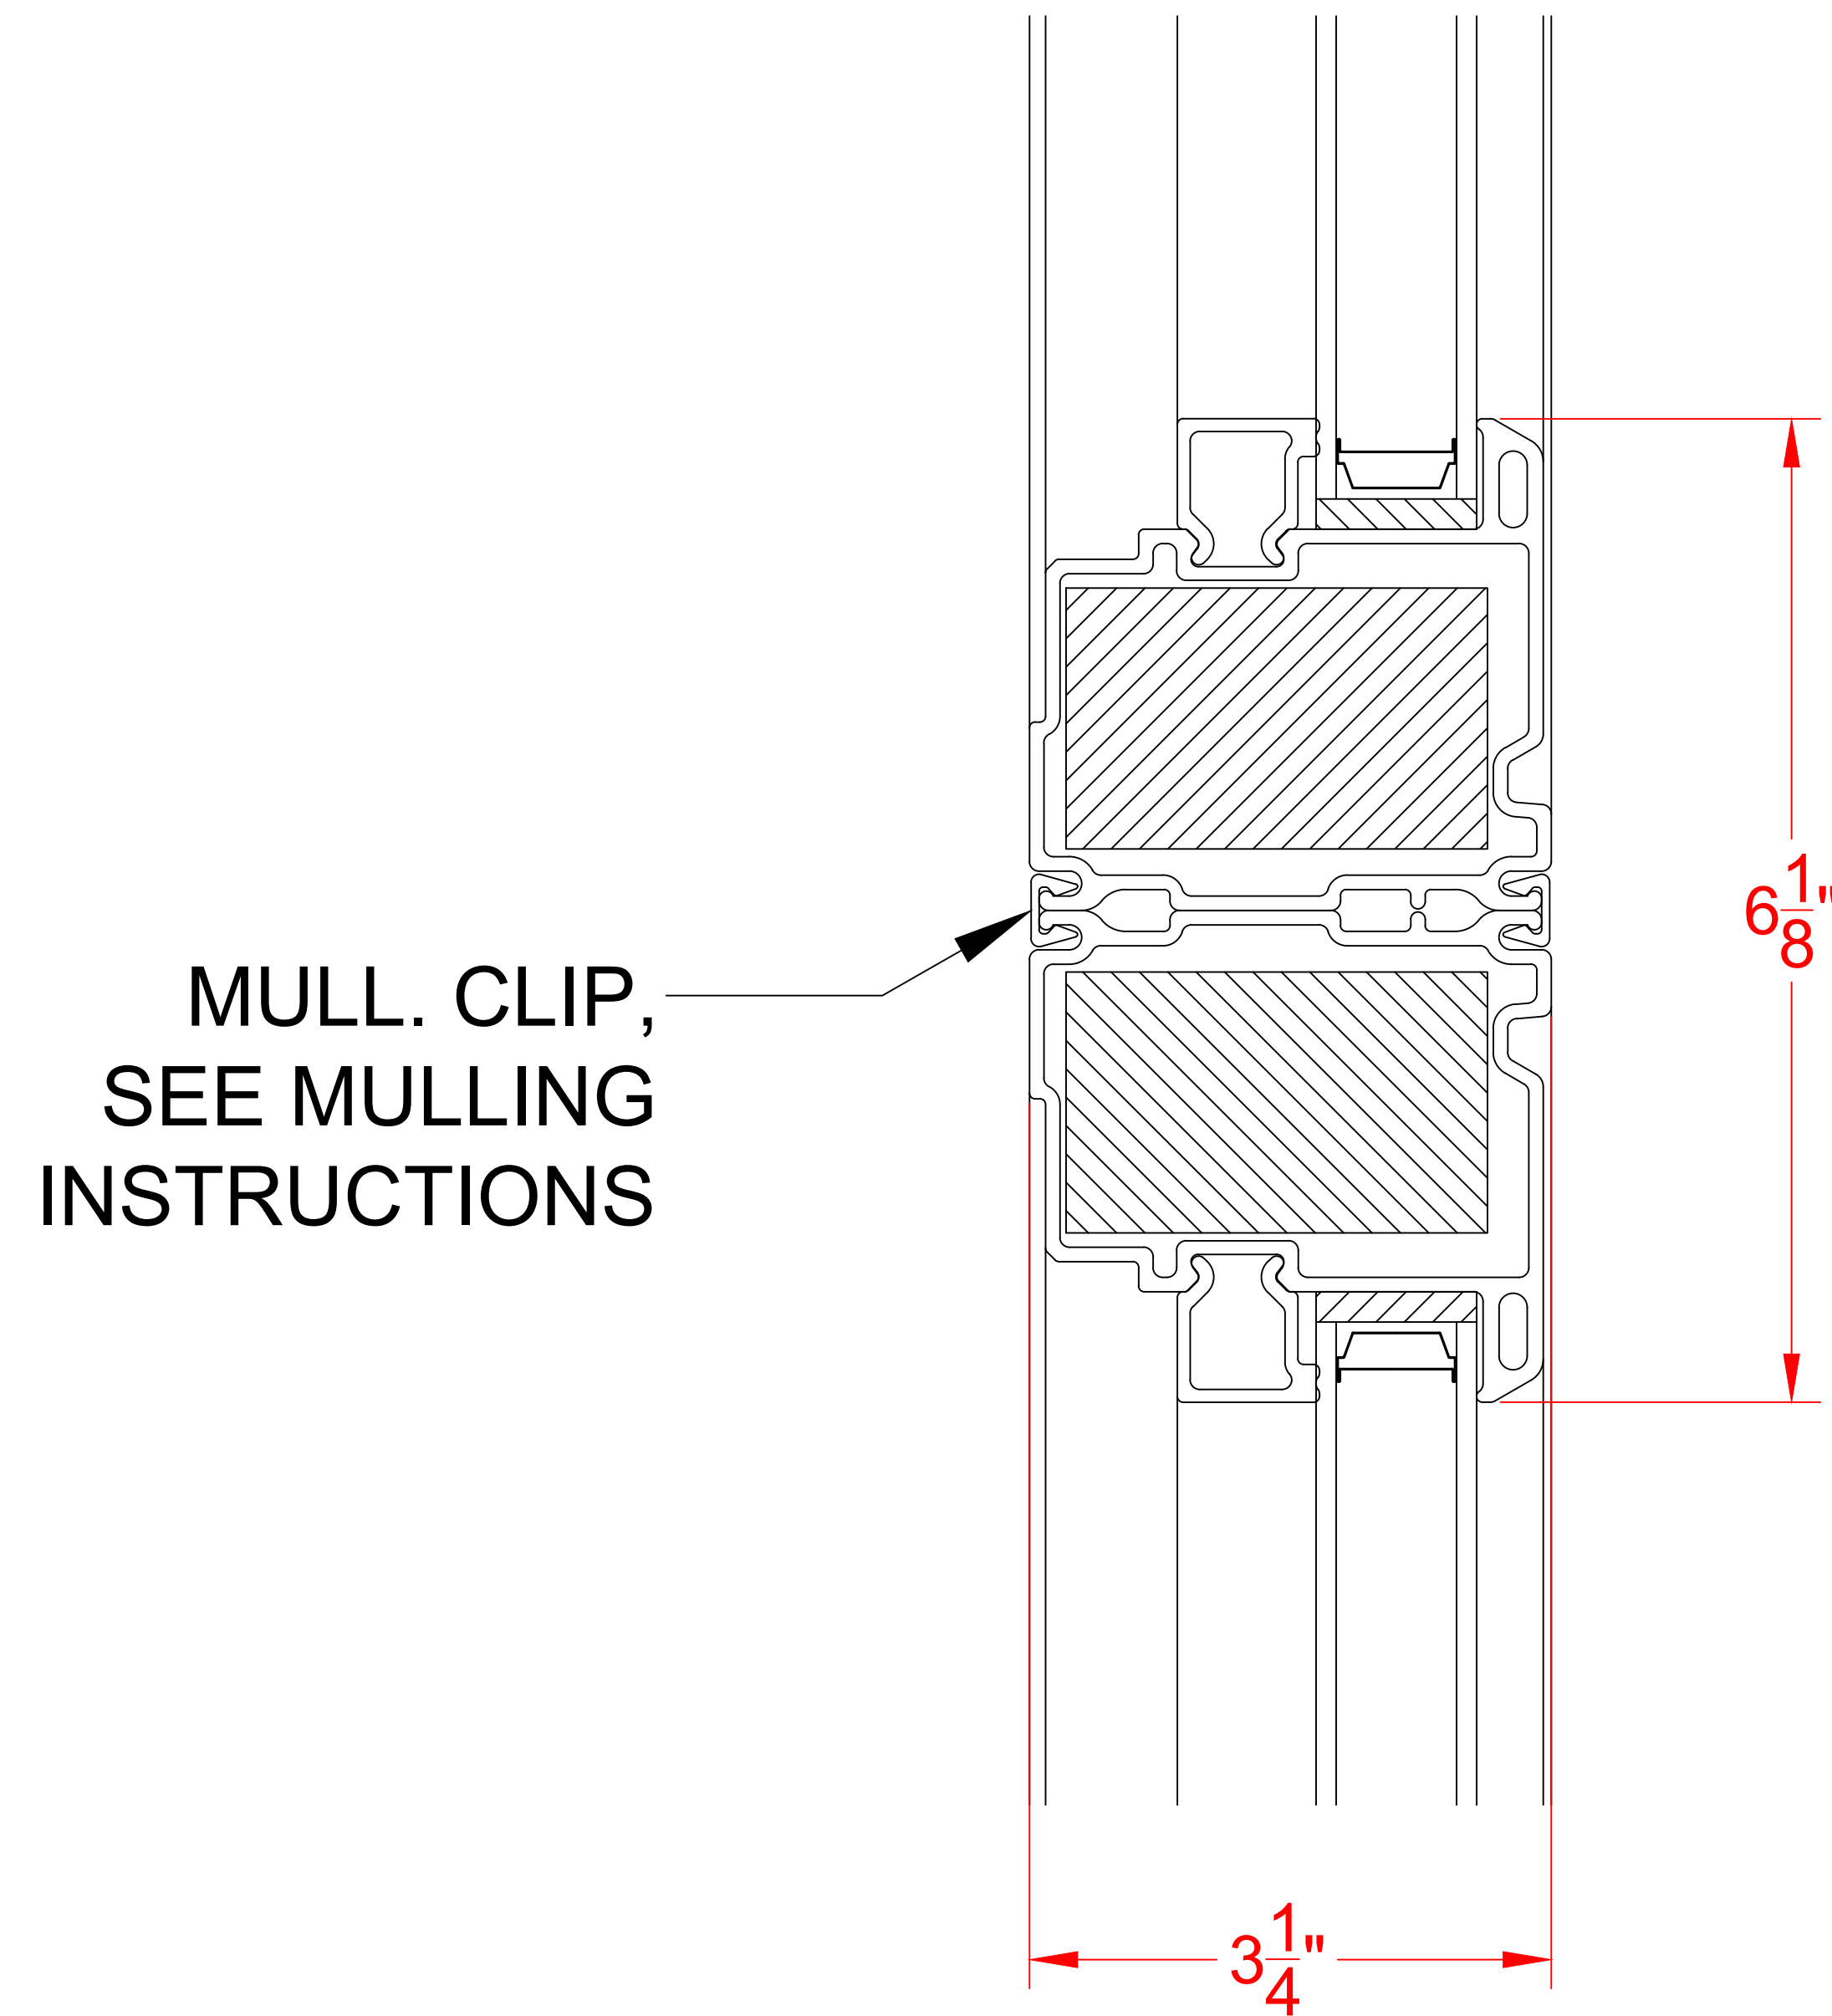

2100 SERIES PICTURE

(MULLING DETAIL)

MULLING OPTIONS INCLUDE:

2100 SERIES

6500 SERIES

8000 SERIES

MULL. CLIP,
SEE MULLING
INSTRUCTIONS

MULL. CLIP,
SEE MULLING
INSTRUCTIONS

MULL. DETAIL - PICTURE / PICTURE - TYP.
VERTICAL MULLS

MULL. DETAIL - PICTURE / PICTURE - TYP.
HORIZONTAL MULLS

SEE PRODUCT SPECIFICATIONS PAGE FOR COMPLETE PRODUCT DESCRIPTION.

SERIES/CONFIGURATION: 2100 SERIES PICTURE WINDOW		 FiberFrame™ Comfort Line® <small>FIBERGLASS WINDOWS, PATIO DOORS, SUNROOMS & STOREFRONT</small>	COMFORT LINE LTD. 5500 ENTERPRISE BLVD. TOLEDO, OH 43612 419-729-8520	
DRAWING TYPE: MULLING SECTION DETAIL			THIS DRAWING IS THE PROPERTY OF COMFORT LINE LTD. DESIGN CONCEPTS AND INFORMATION MAY NOT BE REPRODUCED USED OR DISCLOSED WITHOUT THE WRITTEN PERMISSION OF COMFORT LINE LTD.	
		SCALE: 1' - 0" = 1' - 0"	PROJECT: 2100 PICTURE	
		DATE: 2/13/17	QUOTE: ####	SHEET: PW6
DATE	REVISION	BY	DRAWN BY: AJL	