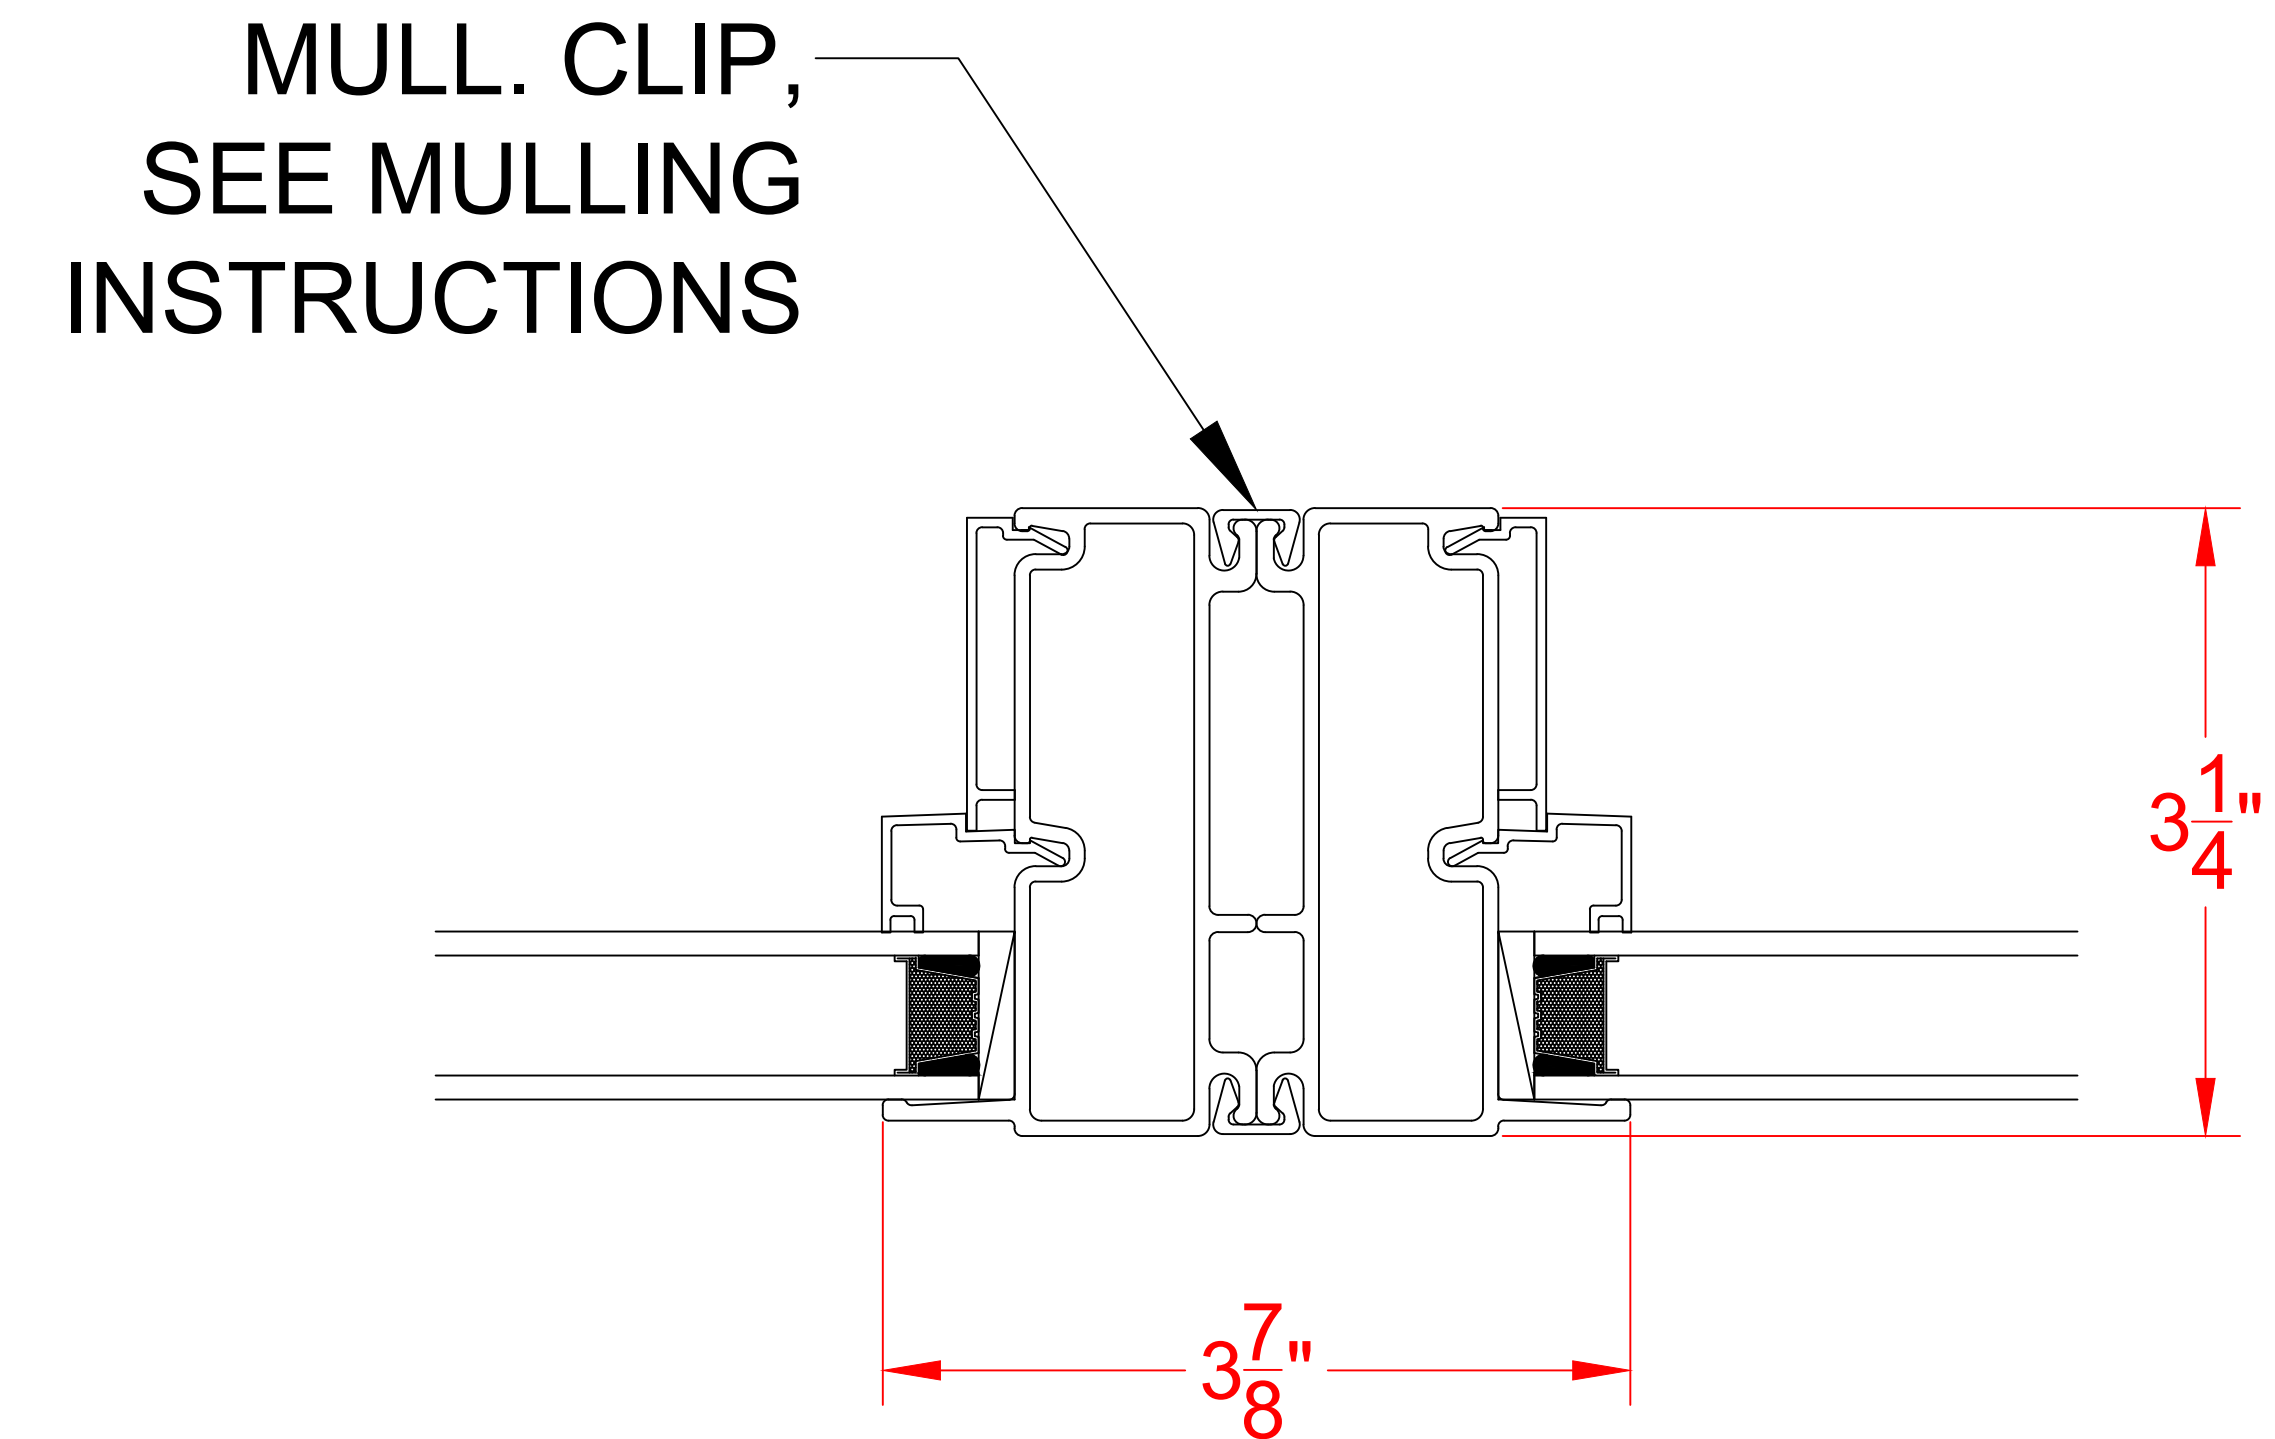

6500 SERIES PICTURE

(MULLING DETAIL)

MULLING OPTIONS INCLUDE:

2100 SERIES

6500 SERIES

8000 SERIES

MULL. DETAIL - PICTURE / PICTURE - TYP.
HORIZONTAL MULLS

MULL. DETAIL - PICTURE / PICTURE - TYP.
VERTICAL MULLS

SEE PRODUCT SPECIFICATIONS PAGE FOR COMPLETE PRODUCT DESCRIPTION.

SERIES/CONFIGURATION: 6500 SERIES PICTURE WINDOW		 FiberFrame™ Comfort Line® <small>FIBERGLASS WINDOWS, PATIO DOORS, SUNROOMS & STOREFRONT</small>	COMFORT LINE LTD. 5500 ENTERPRISE BLVD. TOLEDO, OH 43612 419-729-8520	
DRAWING TYPE: MULLING SECTION DETAIL			THIS DRAWING IS THE PROPERTY OF COMFORT LINE LTD. DESIGN CONCEPTS AND INFORMATION MAY NOT BE REPRODUCED USED OR DISCLOSED WITHOUT THE WRITTEN PERMISSION OF COMFORT LINE LTD.	
		SCALE: 1' - 0" = 1' - 0"	PROJECT: 6500 PICTURE	
DATE	REVISION	BY	DATE: 2/13/17	QUOTE: ##### SHEET: SPW6
			DRAWN BY: AJL	