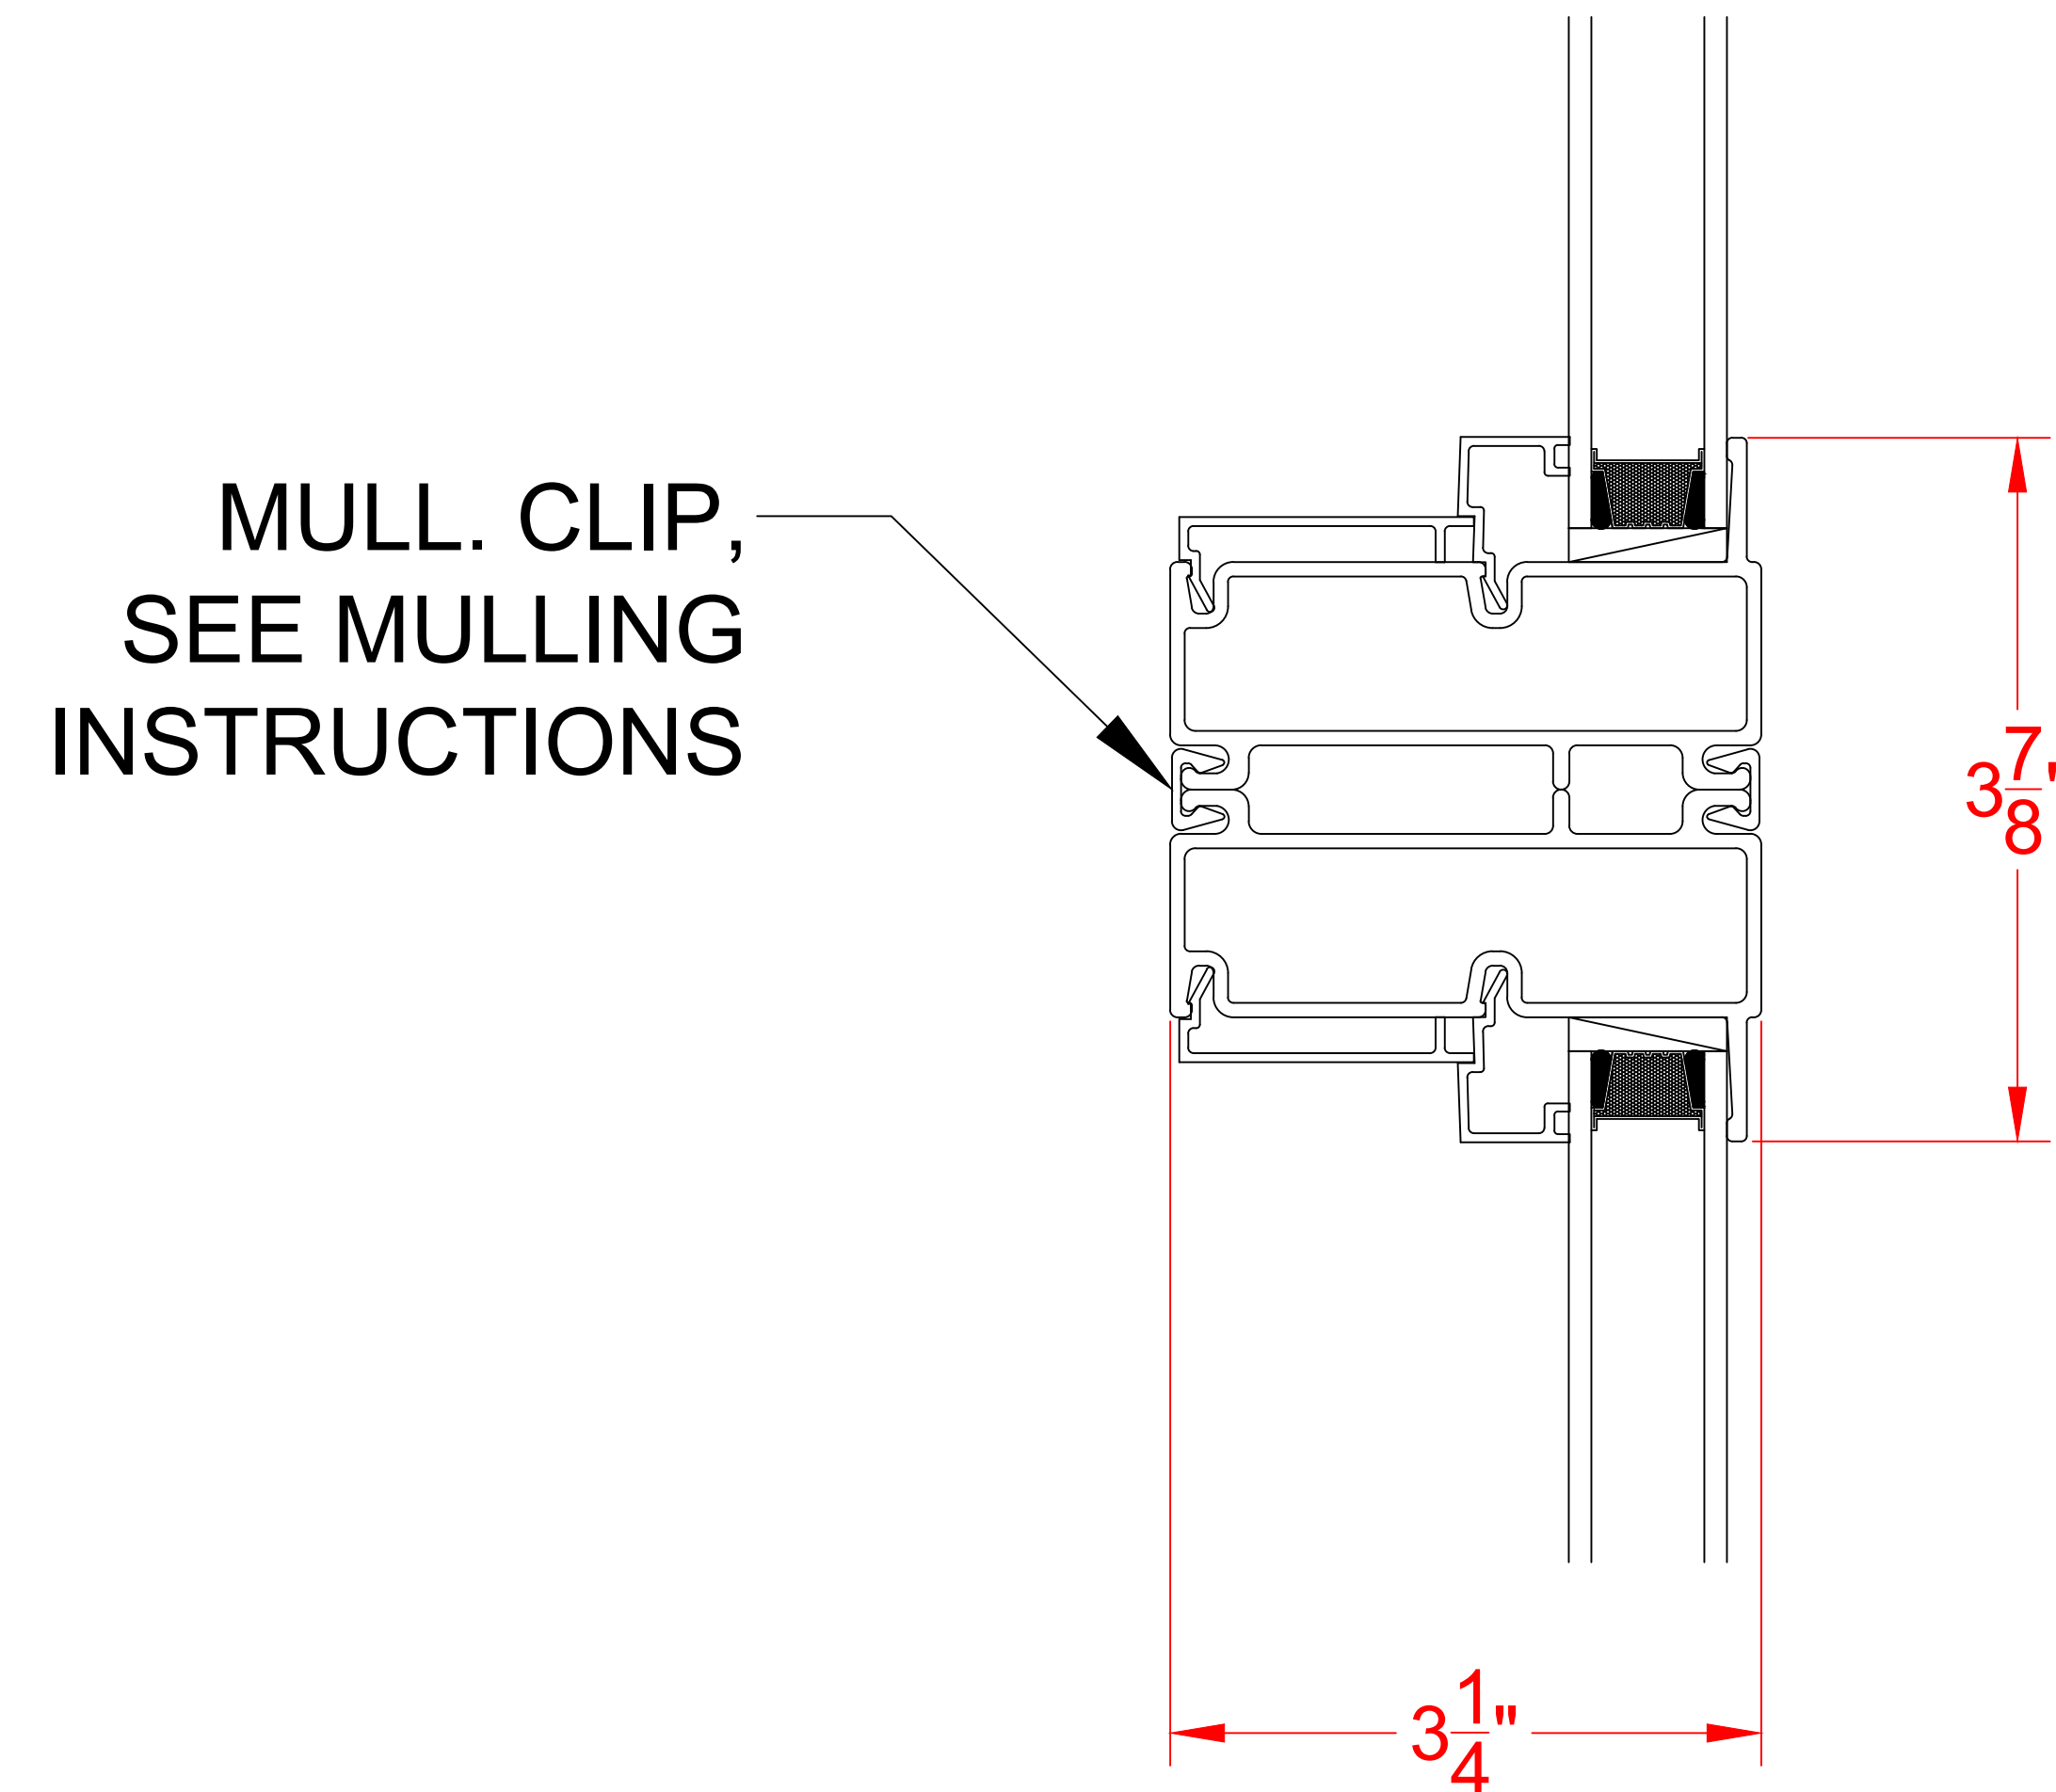

6500 SERIES PICTURE

(MULLING DETAIL)

MULLING OPTIONS INCLUDE:

2100 SERIES

6500 SERIES

8000 SERIES

MULL. DETAIL - PICTURE / PICTURE - TYP.
HORIZONTAL MULLS

MULL. DETAIL - PICTURE / PICTURE - TYP.
VERTICAL MULLS

SEE PRODUCT SPECIFICATIONS PAGE FOR COMPLETE PRODUCT DESCRIPTION.

SERIES/CONFIGURATION: 6500 SERIES PICTURE WINDOW		 FiberFrame™ Comfort Line® <small>FIBERGLASS WINDOWS, PATIO DOORS, SUNROOMS & STOREFRONT</small>	COMFORT LINE LTD. 5500 ENTERPRISE BLVD. TOLEDO, OH 43612 419-729-8520	
DRAWING TYPE: MULLING SECTION DETAIL			THIS DRAWING IS THE PROPERTY OF COMFORT LINE LTD. DESIGN CONCEPTS AND INFORMATION MAY NOT BE REPRODUCED USED OR DISCLOSED WITHOUT THE WRITTEN PERMISSION OF COMFORT LINE LTD.	
		SCALE: 1' - 0" = 1' - 0"	PROJECT: 6500 PICTURE	
DATE	REVISION	BY	DATE: 2/13/17	QUOTE: ##### SHEET: SPW6
			DRAWN BY: AJL	