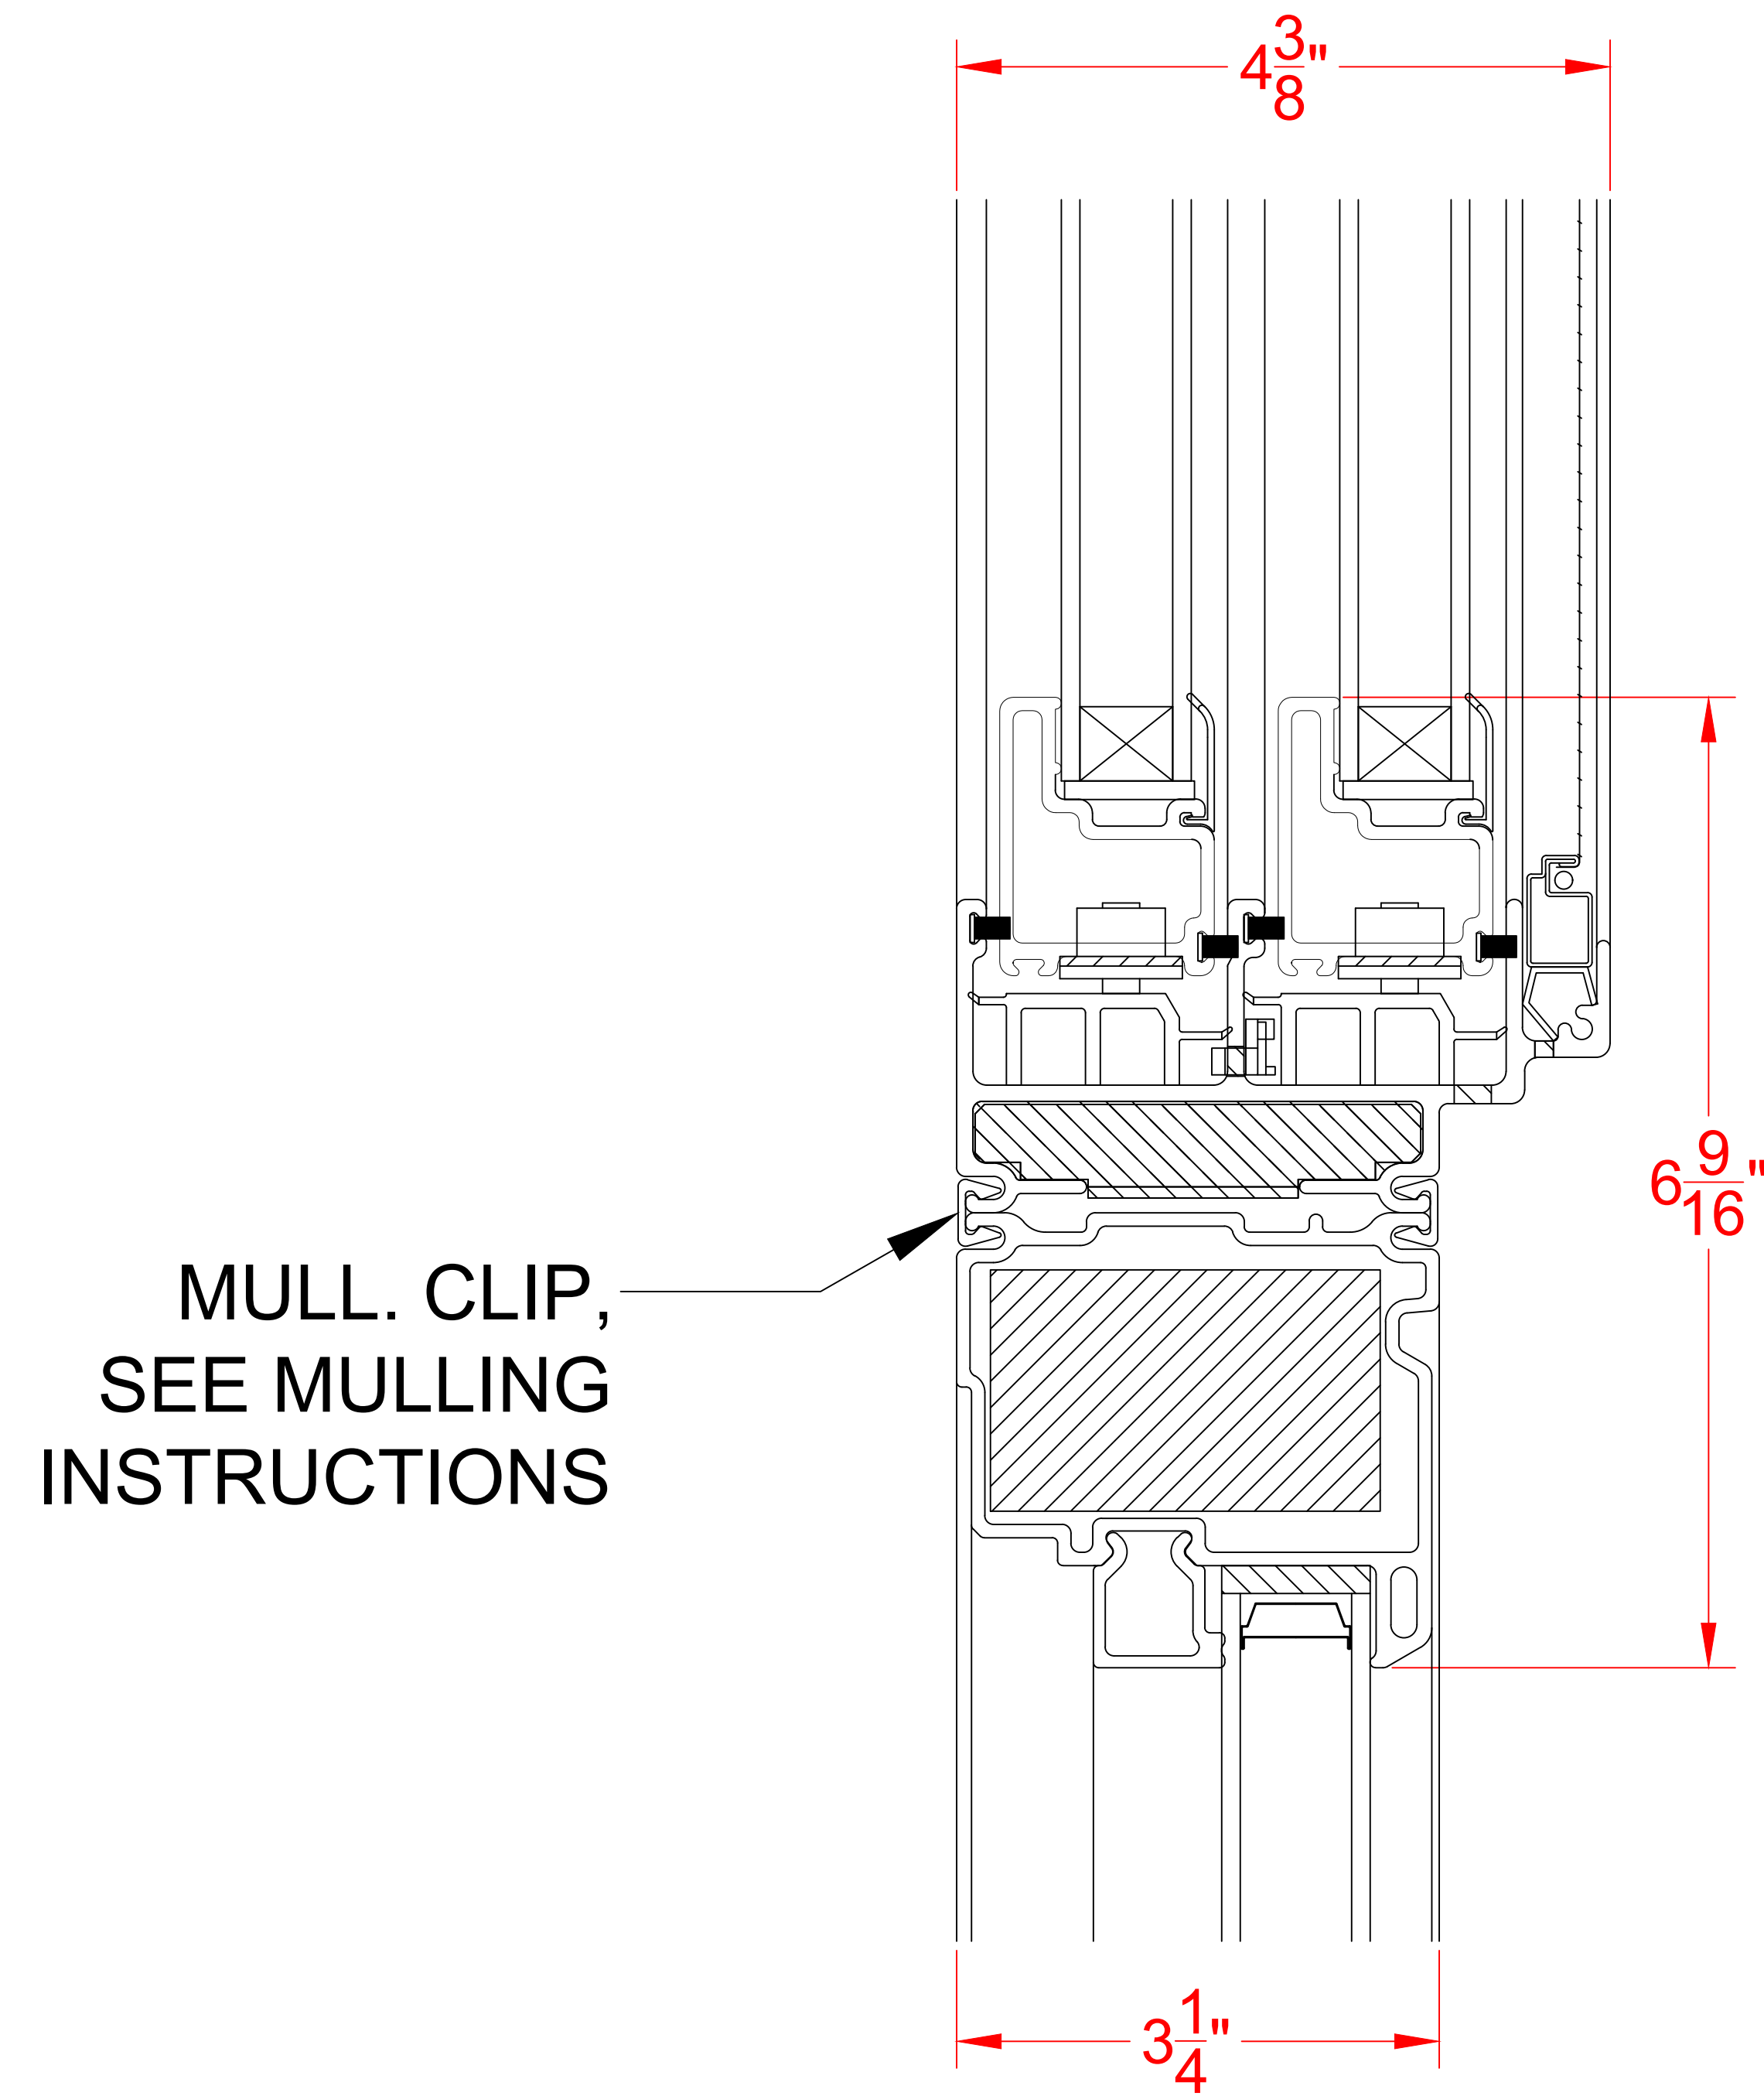

8000 SERIES SLIDER

(MULLING DETAIL)

MULLING OPTIONS INCLUDE:

2100 SERIES

6500 SERIES

8000 SERIES

MULL. DETAIL - SLIDER / PICTURE - TYP.
HORIZONTAL MULLS

MULL. DETAIL - SLIDER / SLIDER - TYP.
VERTICAL MULLS

SEE PRODUCT SPECIFICATIONS PAGE FOR COMPLETE PRODUCT DESCRIPTION.

SERIES/CONFIGURATION: 8000 SERIES SLIDER		 FiberFrame™ Comfort Line® <small>FIBERGLASS WINDOWS, PATIO DOORS, SUNROOMS & STOREFRONT</small>	COMFORT LINE LTD. 5500 ENTERPRISE BLVD. TOLEDO, OH 43612 419-729-8520	
DRAWING TYPE: MULLING SECTION DETAIL			THIS DRAWING IS THE PROPERTY OF COMFORT LINE LTD. DESIGN CONCEPTS AND INFORMATION MAY NOT BE REPRODUCED USED OR DISCLOSED WITHOUT THE WRITTEN PERMISSION OF COMFORT LINE LTD.	
		SCALE: 1' - 0" = 1' - 0"	PROJECT: 8000 SLIDER	
DATE	REVISION	BY	DATE: 2/13/17	QUOTE: ##### SHEET: SL5
			DRAWN BY: AJL	