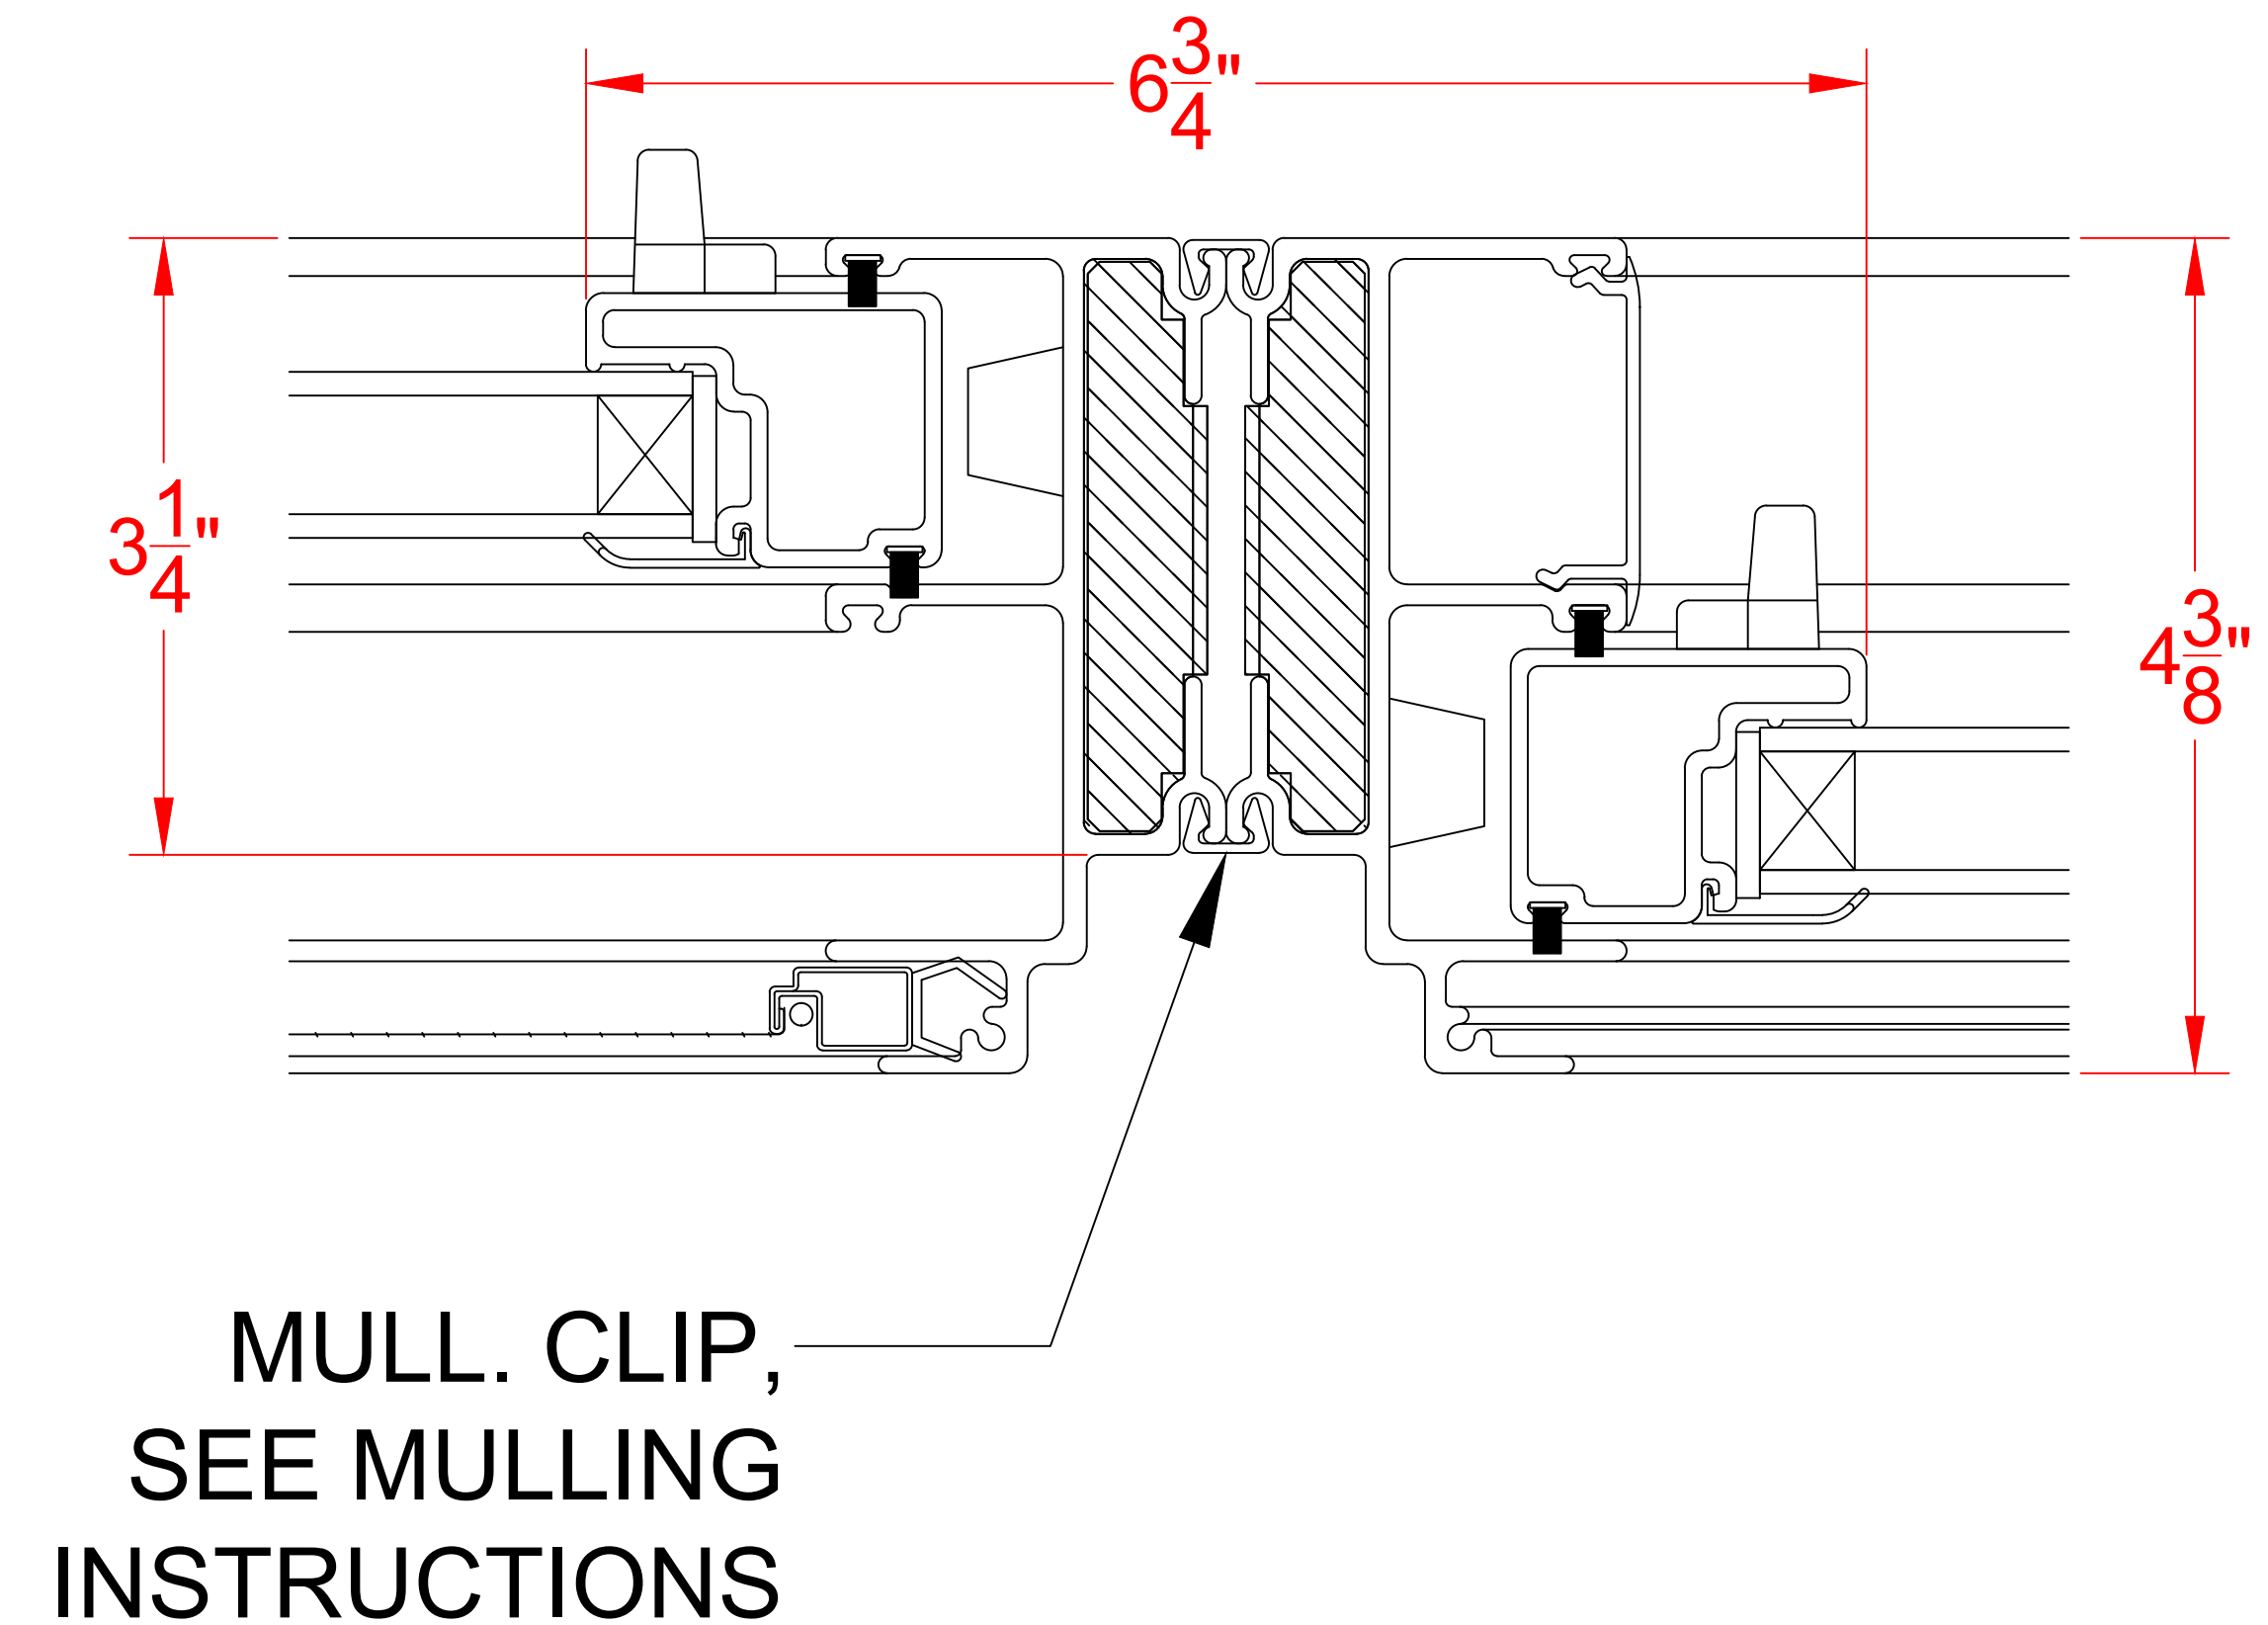

8000 SERIES SLIDER

(MULLING DETAIL)

MULLING OPTIONS INCLUDE:

2100 SERIES

6500 SERIES

8000 SERIES

MULL. DETAIL - SLIDER / PICTURE - TYP.
HORIZONTAL MULLS

MULL. DETAIL - SLIDER / SLIDER - TYP.
VERTICAL MULLS

SEE PRODUCT SPECIFICATIONS PAGE FOR COMPLETE PRODUCT DESCRIPTION.

SERIES/CONFIGURATION: 8000 SERIES SLIDER		 FiberFrame™ Comfort Line® <small>FIBERGLASS WINDOWS, PATIO DOORS, SUNROOMS & STOREFRONT</small>	COMFORT LINE LTD. 5500 ENTERPRISE BLVD. TOLEDO, OH 43612 419-729-8520	
DRAWING TYPE: MULLING SECTION DETAIL			THIS DRAWING IS THE PROPERTY OF COMFORT LINE LTD. DESIGN CONCEPTS AND INFORMATION MAY NOT BE REPRODUCED USED OR DISCLOSED WITHOUT THE WRITTEN PERMISSION OF COMFORT LINE LTD.	
		SCALE: 1' - 0" = 1' - 0"	PROJECT: 8000 SLIDER	
DATE	REVISION	BY	DATE: 2/13/17	QUOTE: ##### SHEET: SL5
			DRAWN BY: AJL	