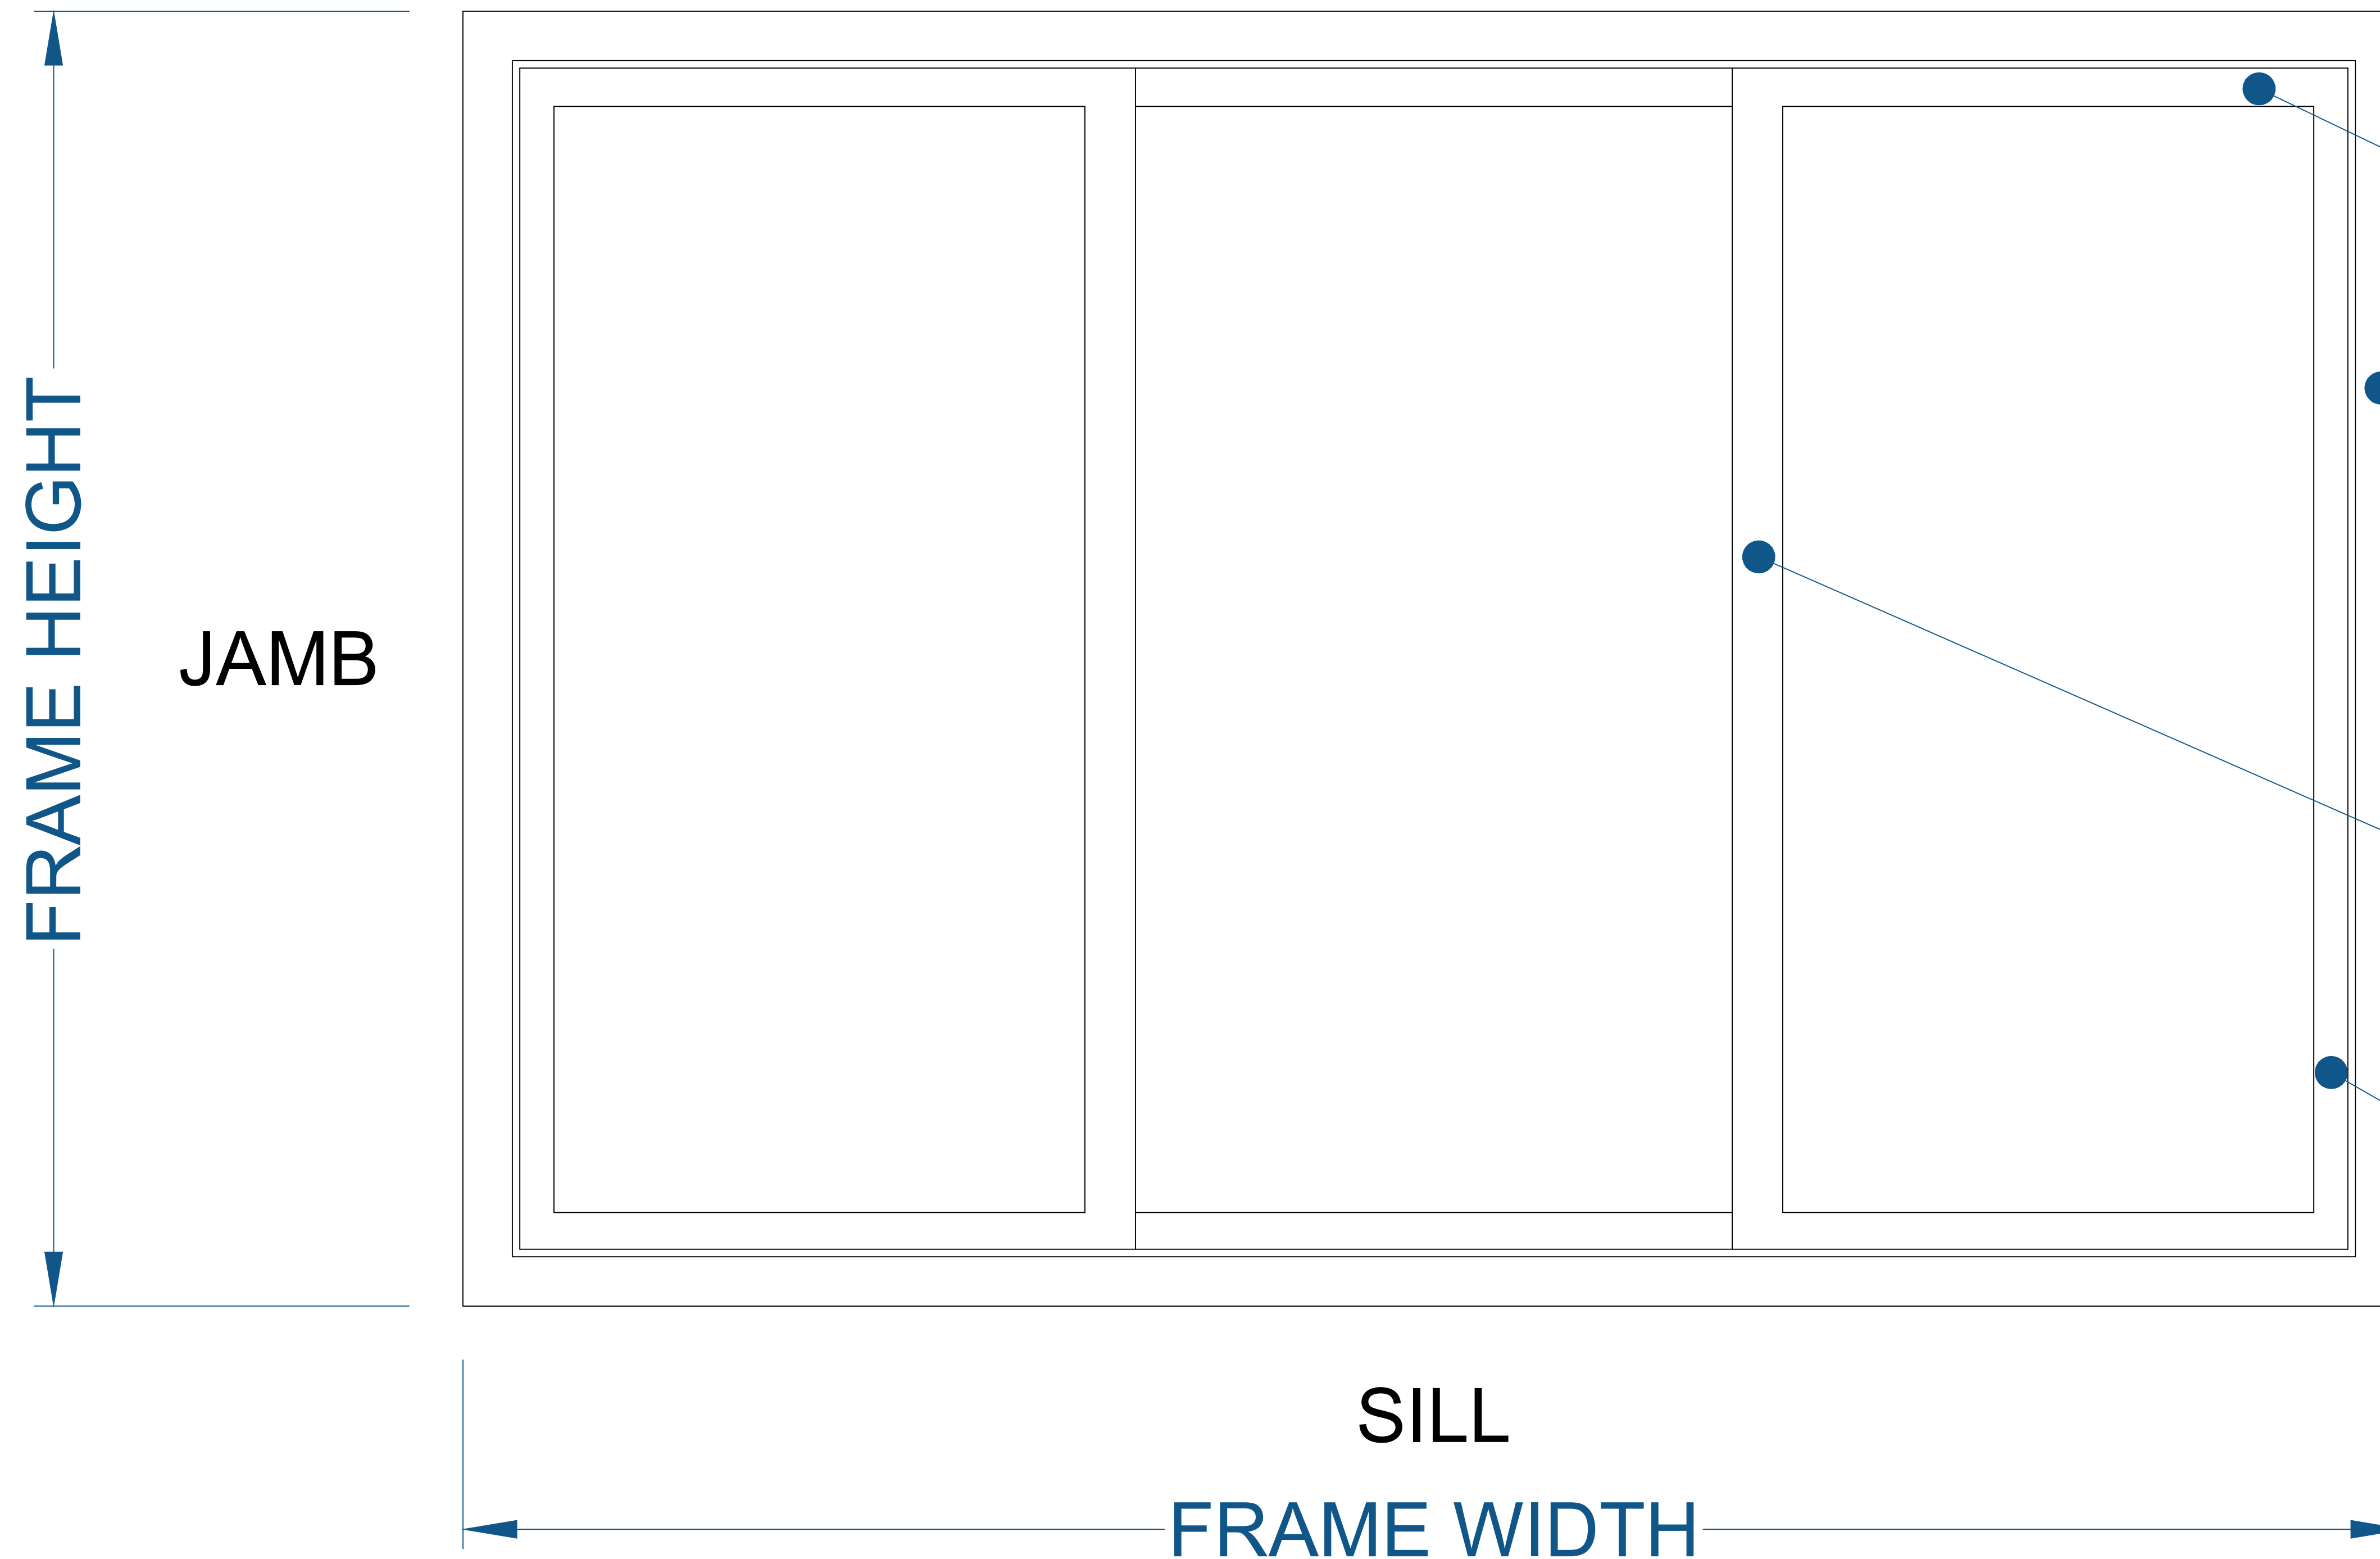

8000 SERIES SLIDER - 3 LITE (CENTER VENT)

(ELEVATION DRAWING)

3 LITE WINDOW STYLE

- ($\frac{1}{3}$, $\frac{1}{3}$, $\frac{1}{3}$, CENTER VENT) SHOWN
- INFORMATION ON SIZING & OPTIONS AVAILABLE UPON REQUEST

HEAD

PT 8002 TYP.
FIBERGLASS SASH

PT 8020 TYP.
FIBERGLASS FRAME

JAMB

PT 8004 TYP.
FIBERGLASS SASH
(MEETING RAIL)

PT 8003 TYP.
FIBERGLASS SASH

SILL

FRAME WIDTH

NOTE: ELEVATION VIEWED FROM THE OUTSIDE LOOKING IN.

SEE PRODUCT SPECIFICATIONS PAGE FOR COMPLETE PRODUCT DESCRIPTION.

SERIES/CONFIGURATION: 8000 SERIES SLIDER		FiberFrame™ Comfort Line® FIBERGLASS WINDOWS, PATIO DOORS, SUNROOMS & STOREFRONT	COMFORT LINE LTD. 5500 ENTERPRISE BLVD. TOLEDO, OH 43612 419-729-8520	
DRAWING TYPE: ELEVATION DRAWING			THIS DRAWING IS THE PROPERTY OF COMFORT LINE LTD. DESIGN CONCEPTS AND INFORMATION MAY NOT BE REPRODUCED USED OR DISCLOSED WITHOUT THE WRITTEN PERMISSION OF COMFORT LINE LTD.	
		SCALE: 3" = 1' - 0"	PROJECT: 8000 SLIDER	
		DATE: 2/13/17	QUOTE: ####	SHEET: SL1.3
DATE	REVISION	BY	DRAWN BY: AJL