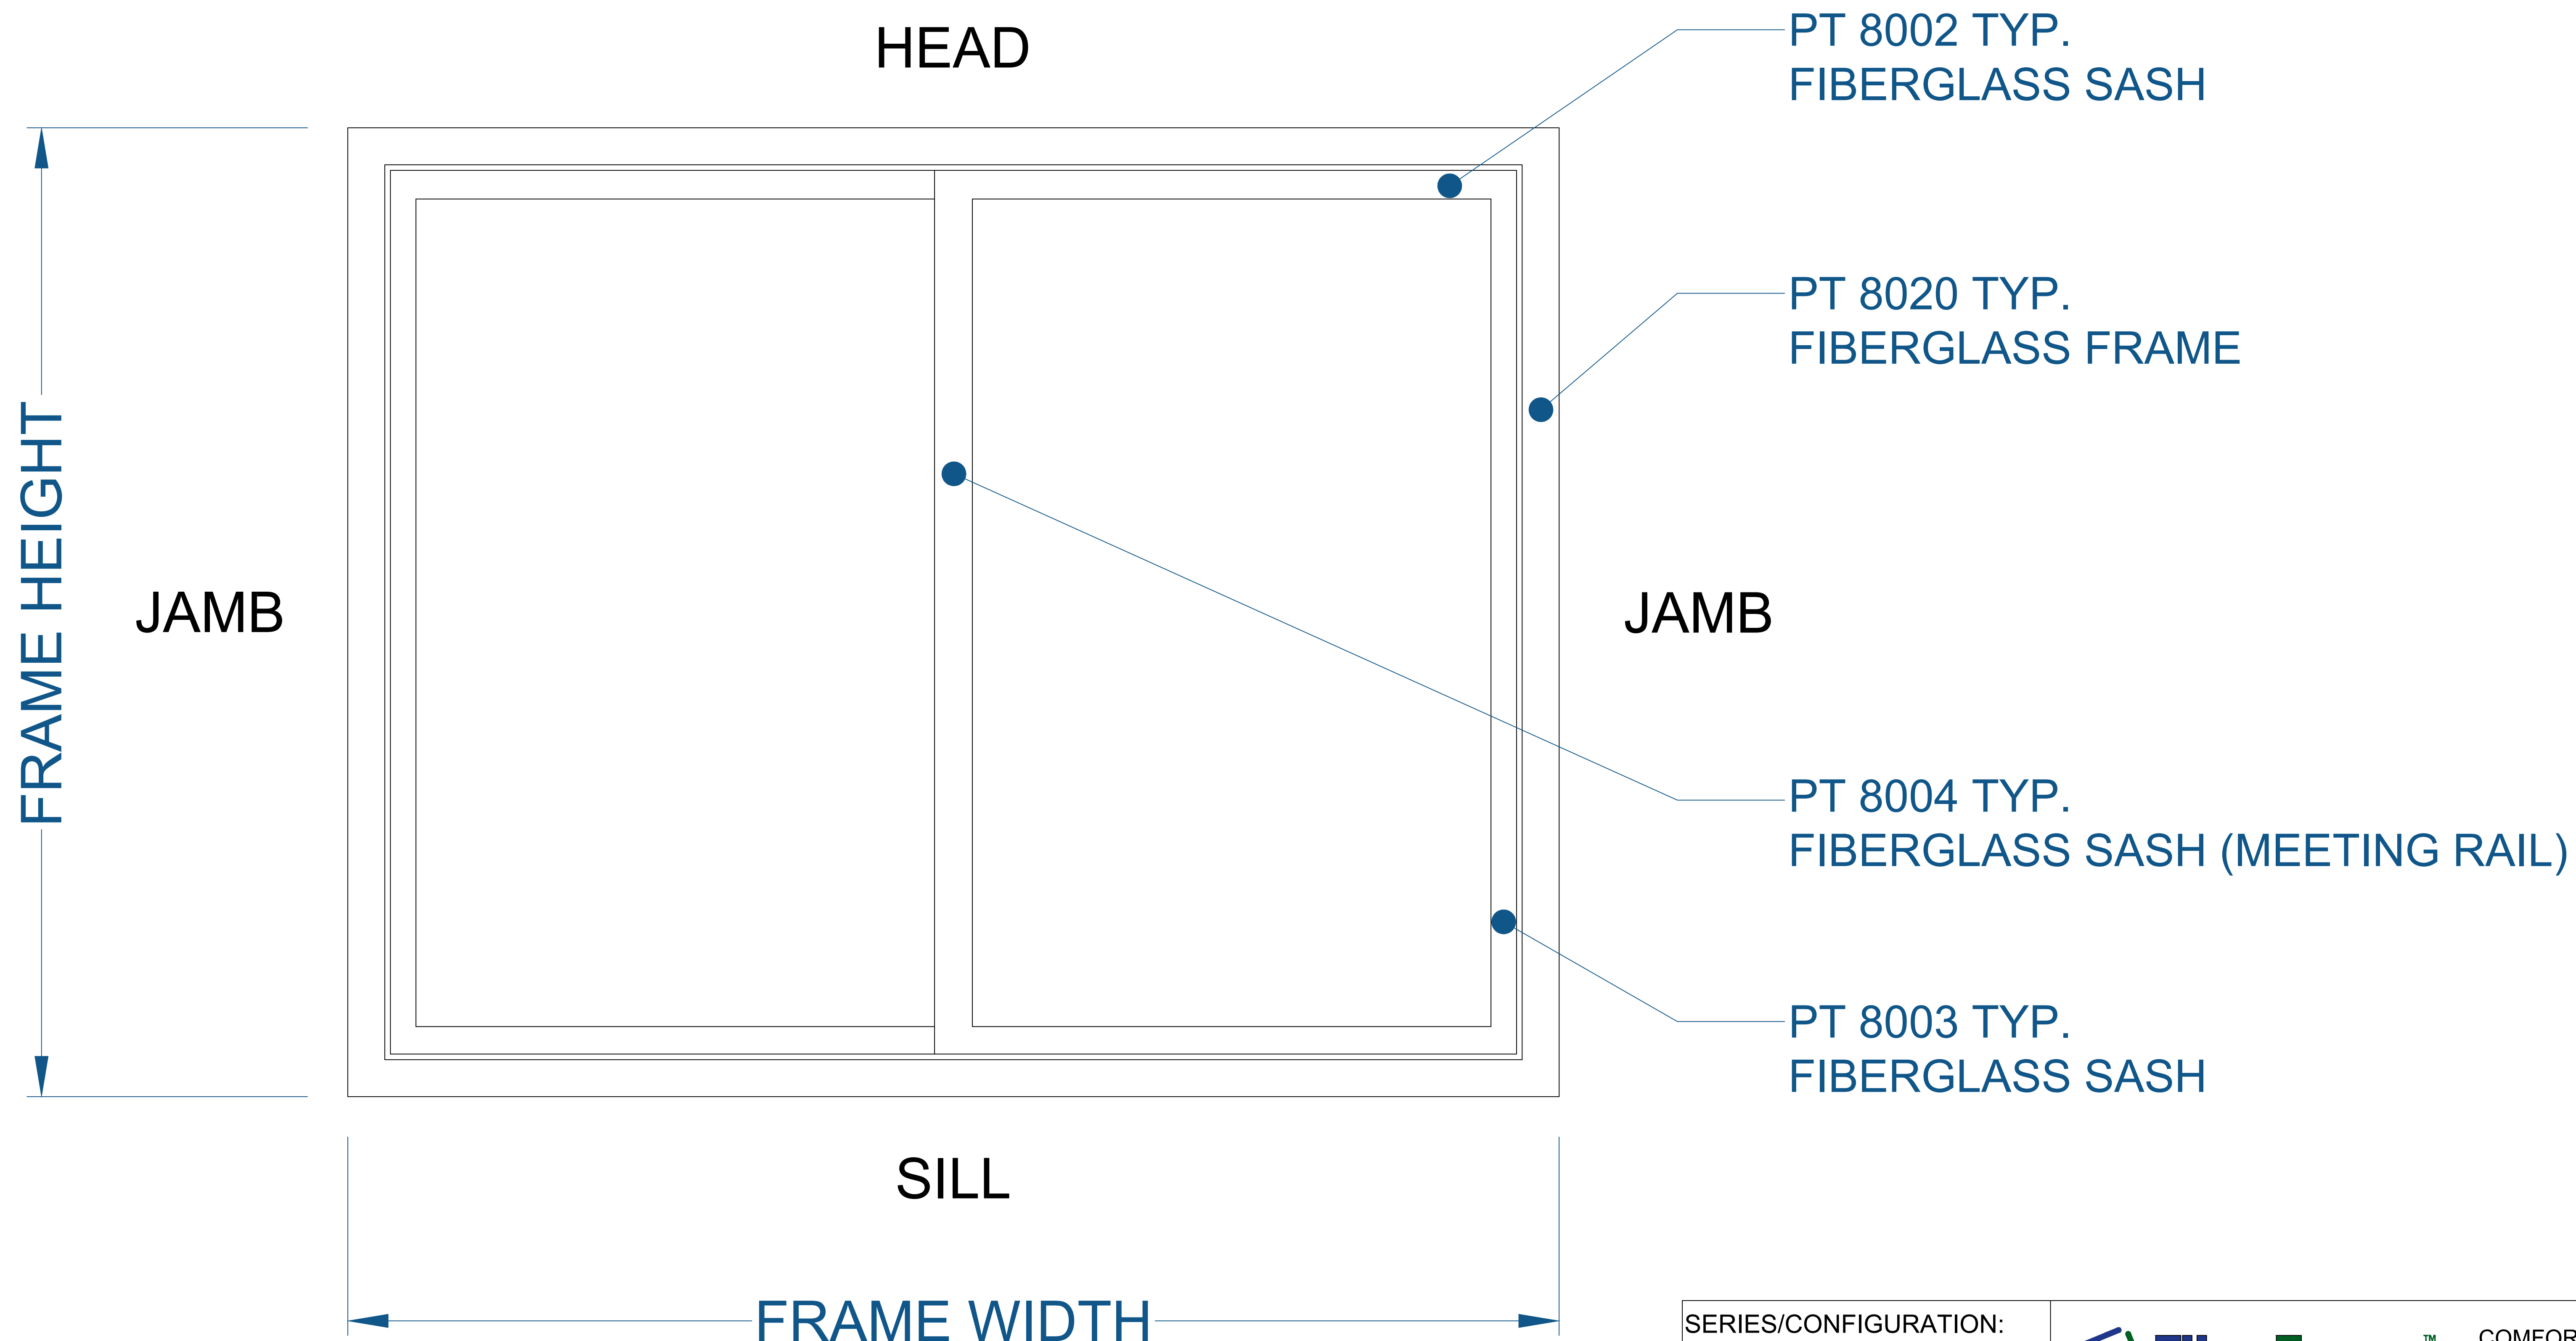

8000 SERIES SLIDER - 2 LITE (DUAL SLIDE)

(ELEVATION DRAWING)

NOTE: ELEVATION VIEWED FROM THE OUTSIDE LOOKING IN.

SEE PRODUCT SPECIFICATIONS PAGE FOR COMPLETE PRODUCT DESCRIPTION.

SERIES/CONFIGURATION: 8000 SERIES SLIDER		 FiberFrame™ Comfort Line® <small>FIBERGLASS WINDOWS, PATIO DOORS, SUNROOMS & STOREFRONT</small>	COMFORT LINE LTD. 5500 ENTERPRISE BLVD. TOLEDO, OH 43612 419-729-8520		
DRAWING TYPE: ELEVATION DRAWING			THIS DRAWING IS THE PROPERTY OF COMFORT LINE LTD. DESIGN CONCEPTS AND INFORMATION MAY NOT BE REPRODUCED USED OR DISCLOSED WITHOUT THE WRITTEN PERMISSION OF COMFORT LINE LTD.		
		PROJECT: 8000 SLIDER			
		SCALE: 3" = 1' - 0"			
		DATE: 2/13/17			
DATE	REVISION	BY	DRAWN BY: AJL	QUOTE: ####	SHEET: SL1.1

8000 SERIES SLIDER - 3 LITE (END VENT)

(ELEVATION DRAWING)

3 LITE WINDOW STYLE

- ($\frac{1}{4}$, $\frac{1}{2}$, $\frac{1}{4}$, END VENT) SHOWN
- INFORMATION ON SIZING & OPTIONS AVAILABLE UPON REQUEST

HEAD

NOTE: ELEVATION VIEWED FROM THE OUTSIDE LOOKING IN.

SEE PRODUCT SPECIFICATIONS PAGE FOR COMPLETE PRODUCT DESCRIPTION.

SERIES/CONFIGURATION: 8000 SERIES SLIDER		 FiberFrame™ Comfort Line® <small>FIBERGLASS WINDOWS, PATIO DOORS, SUNROOMS & STOREFRONT</small>	COMFORT LINE LTD. 5500 ENTERPRISE BLVD. TOLEDO, OH 43612 419-729-8520		
DRAWING TYPE: ELEVATION DRAWING			THIS DRAWING IS THE PROPERTY OF COMFORT LINE LTD. DESIGN CONCEPTS AND INFORMATION MAY NOT BE REPRODUCED USED OR DISCLOSED WITHOUT THE WRITTEN PERMISSION OF COMFORT LINE LTD.		
		PROJECT: 8000 SLIDER			
		SCALE: 3" = 1' - 0"			
		DATE: 2/13/17			
DATE	REVISION	BY	DRAWN BY: AJL	QUOTE: ####	SHEET: SL1.2

HEAD

PT 8002 TYP.
FIBERGLASS SASH

PT 8020 TYP.
FIBERGLASS FRAME

JAMB

PT 8004 TYP.
FIBERGLASS SASH
(MEETING RAIL)

PT 8003 TYP.
FIBERGLASS SASH

SILL

FRAME WIDTH