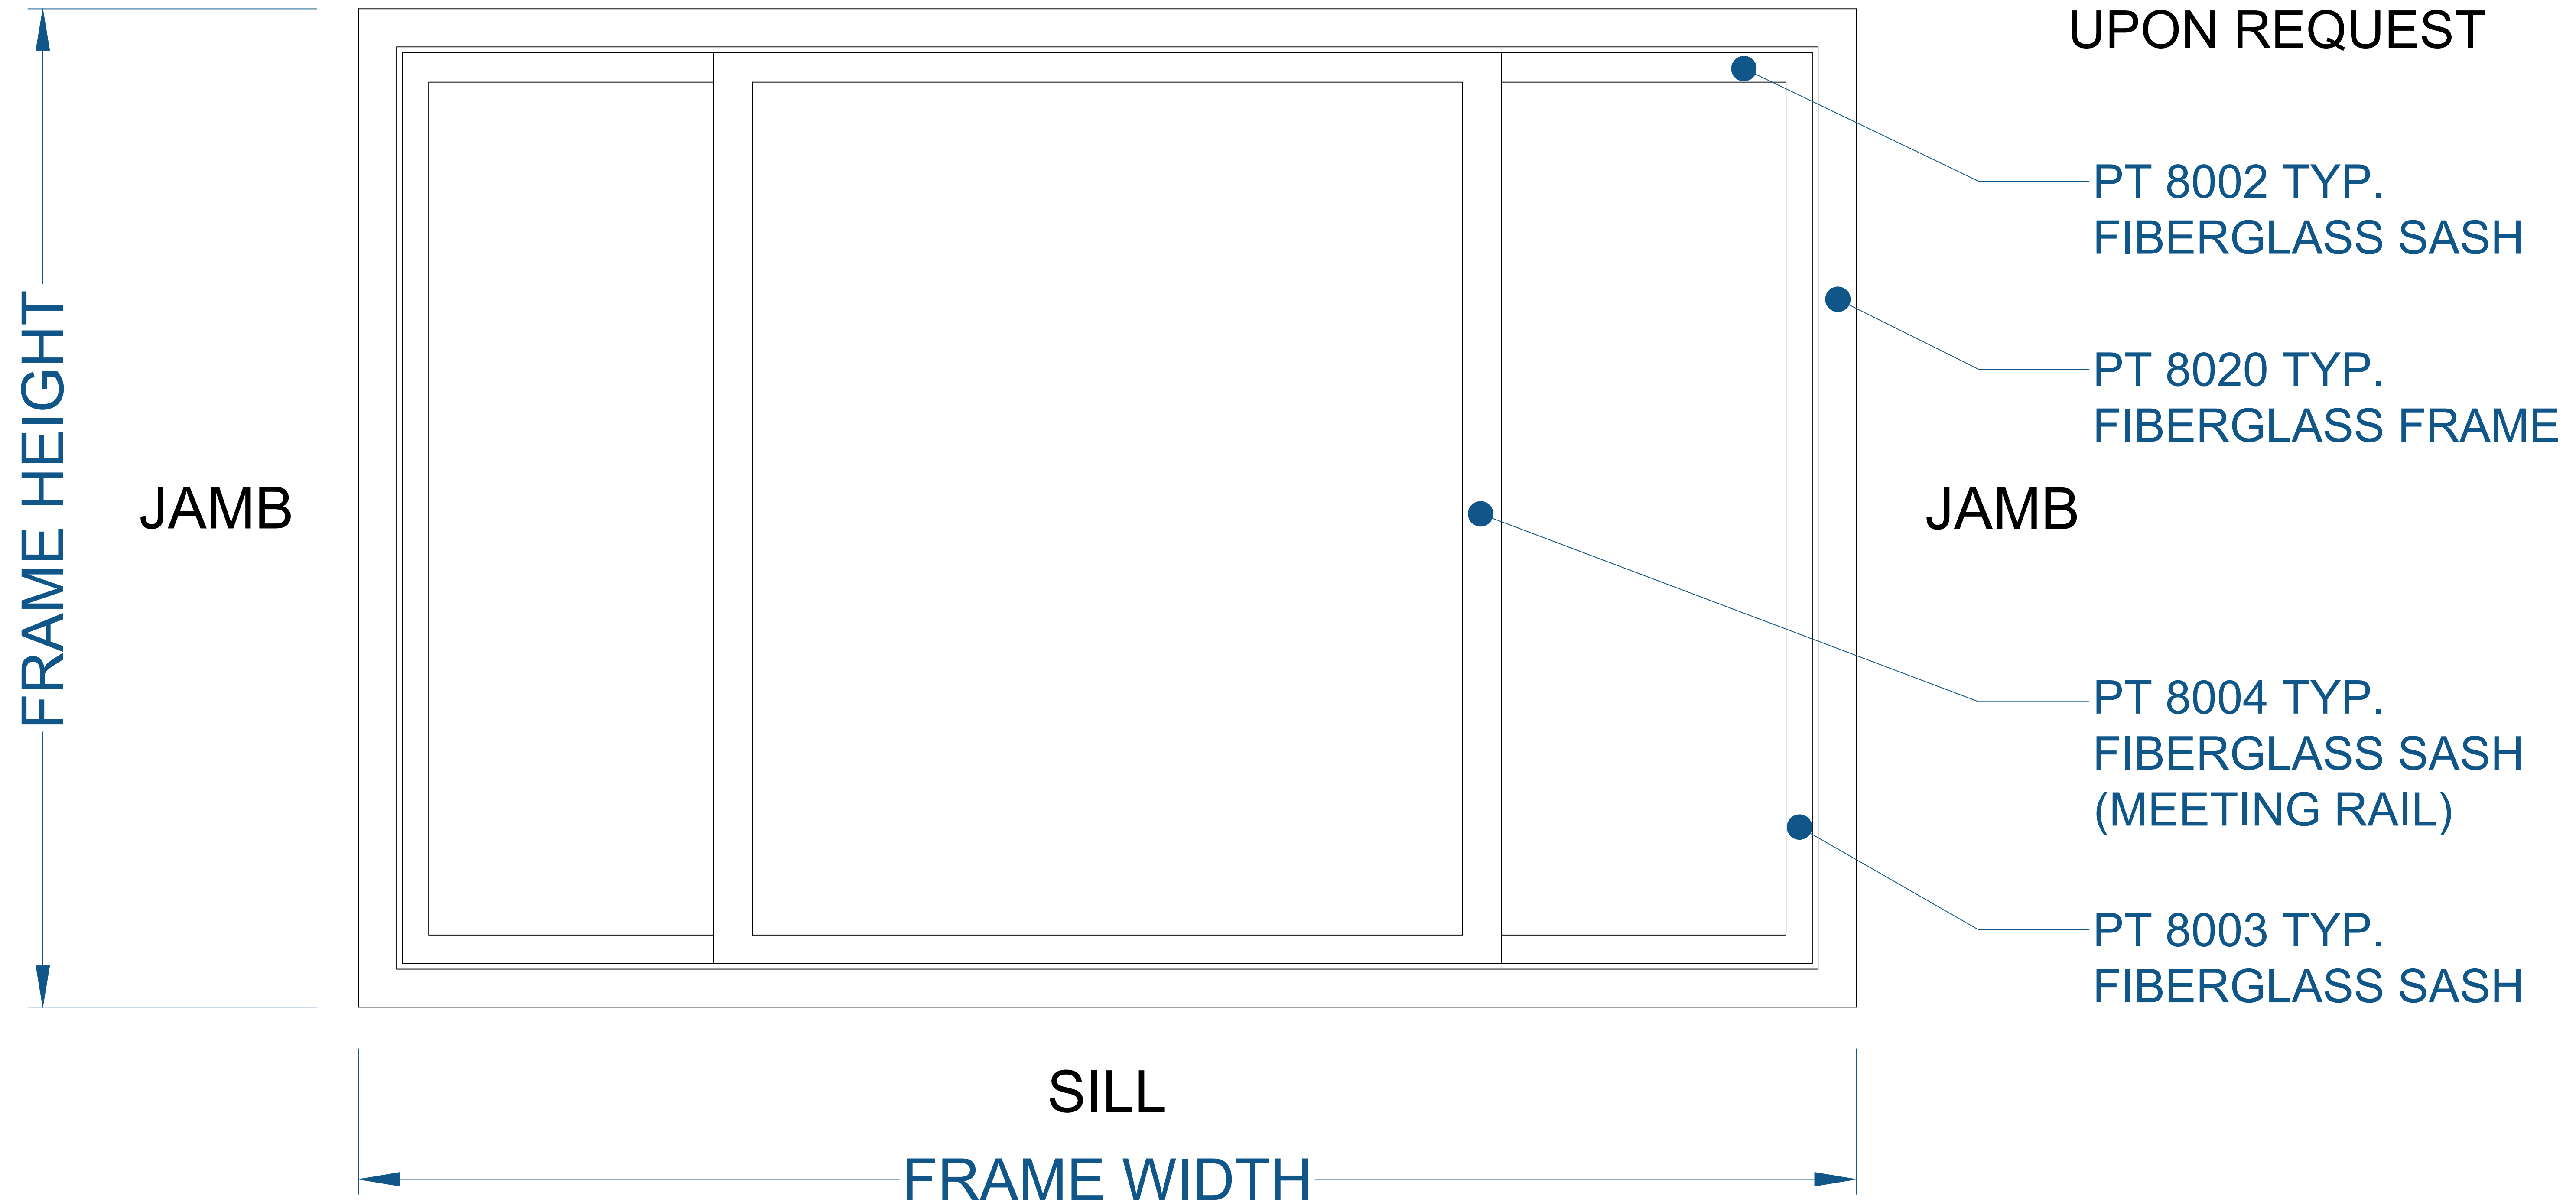

8000 SERIES SLIDER - 2 LITE (DUAL SLIDE)

(ELEVATION DRAWING)

NOTE: ELEVATION VIEWED FROM THE OUTSIDE LOOKING IN.

SEE PRODUCT SPECIFICATIONS PAGE FOR COMPLETE PRODUCT DESCRIPTION.

SERIES/CONFIGURATION: 8000 SERIES SLIDER		 FiberFrame™ Comfort Line® <small>FIBERGLASS WINDOWS, PATIO DOORS, SUNROOMS & STOREFRONT</small>	COMFORT LINE LTD. 5500 ENTERPRISE BLVD. TOLEDO, OH 43612 419-729-8520		
DRAWING TYPE: ELEVATION DRAWING			THIS DRAWING IS THE PROPERTY OF COMFORT LINE LTD. DESIGN CONCEPTS AND INFORMATION MAY NOT BE REPRODUCED USED OR DISCLOSED WITHOUT THE WRITTEN PERMISSION OF COMFORT LINE LTD.		
		PROJECT: 8000 SLIDER			
		SCALE: 3" = 1' - 0"			
		DATE: 2/13/17			
DATE	REVISION	BY	DRAWN BY: AJL	QUOTE: ####	SHEET: SL1.1

NOTE: ELEVATION VIEWED FROM THE OUTSIDE LOOKING IN.

SEE PRODUCT SPECIFICATIONS PAGE FOR COMPLETE PRODUCT DESCRIPTION.

SERIES/CONFIGURATION: 8000 SERIES SLIDER		 FiberFrame™ Comfort Line® <small>FIBERGLASS WINDOWS, PATIO DOORS, SUNROOMS & STOREFRONT</small>	COMFORT LINE LTD. 5500 ENTERPRISE BLVD. TOLEDO, OH 43612 419-729-8520		
DRAWING TYPE: ELEVATION DRAWING			THIS DRAWING IS THE PROPERTY OF COMFORT LINE LTD. DESIGN CONCEPTS AND INFORMATION MAY NOT BE REPRODUCED USED OR DISCLOSED WITHOUT THE WRITTEN PERMISSION OF COMFORT LINE LTD.		
		PROJECT: 8000 SLIDER			
		SCALE: 3" = 1' - 0"			
		DATE: 2/13/17			
DATE	REVISION	BY	DRAWN BY: AJL	QUOTE: ####	SHEET: SL1.2

HEAD

PT 8002 TYP.
FIBERGLASS SASH

PT 8020 TYP.
FIBERGLASS FRAME

JAMB

PT 8004 TYP.
FIBERGLASS SASH
(MEETING RAIL)

PT 8003 TYP.
FIBERGLASS SASH

SILL

FRAME WIDTH