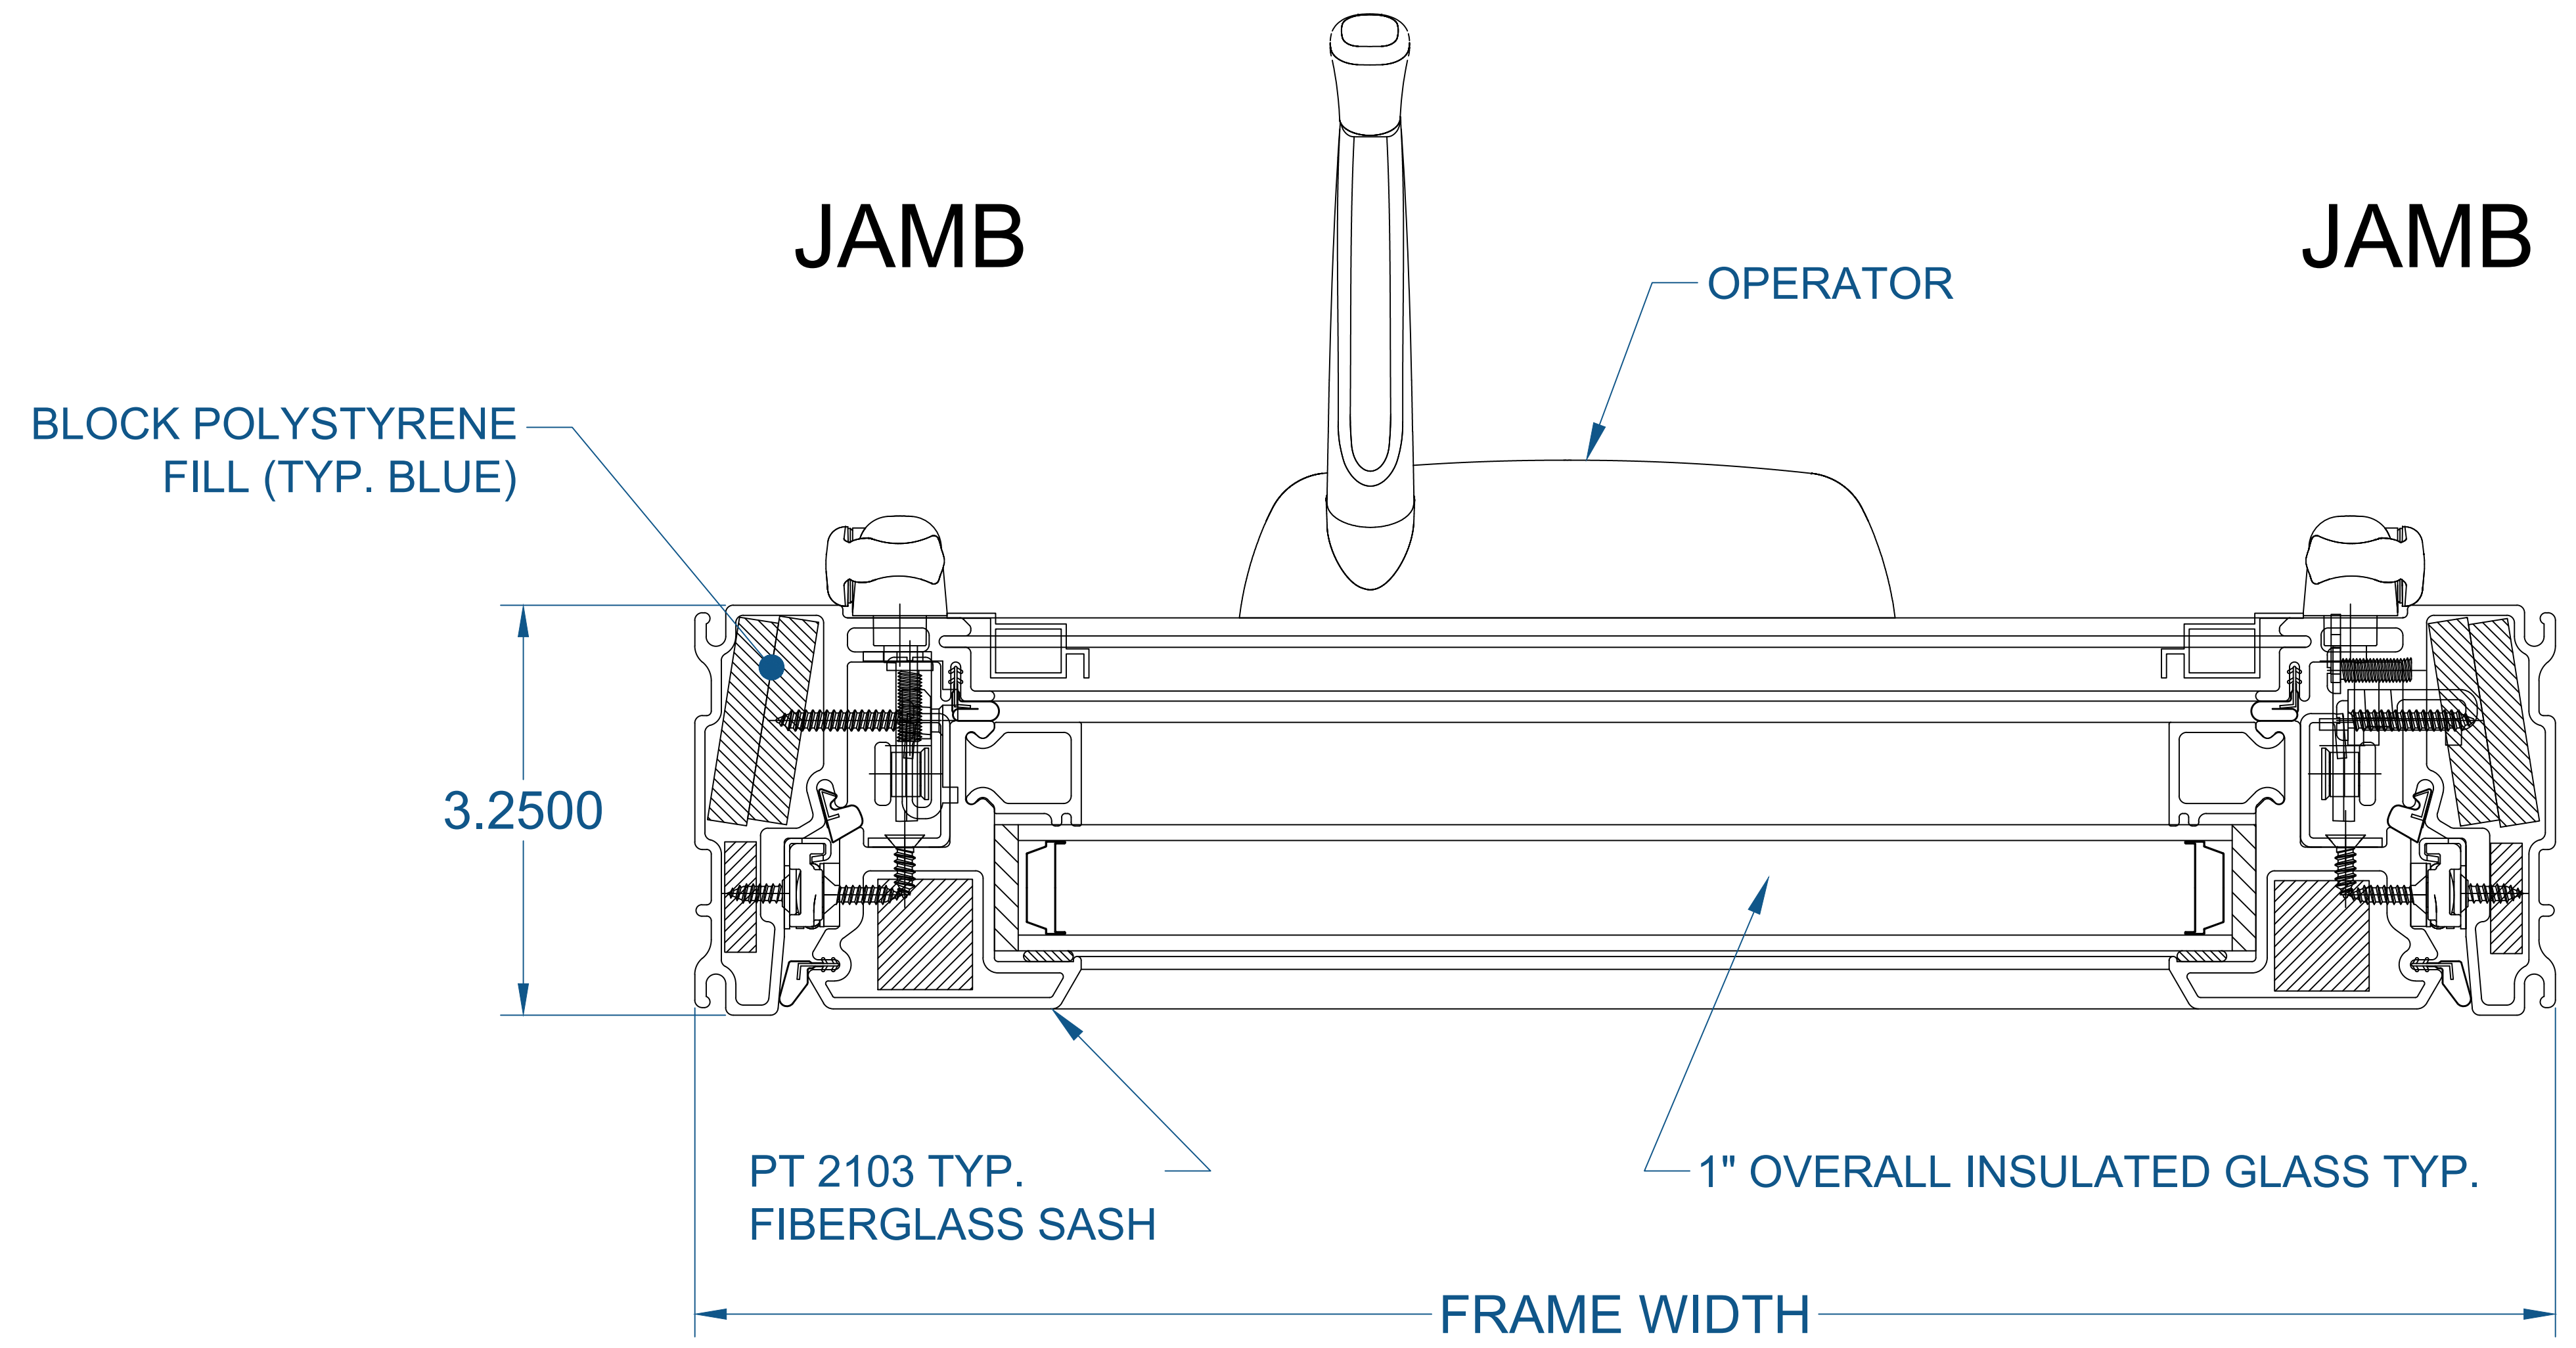

# 2100 SERIES AWNING

(SECTION PROFILE)

NOTE: OPERATION VIEWED FROM THE OUTSIDE LOOKING IN.

SEE PRODUCT SPECIFICATIONS PAGE FOR COMPLETE PRODUCT DESCRIPTION.

SERIES/CONFIGURATION: 2100 SERIES AWNING		 <b>FiberFrame™</b> Comfort Line® <small>FIBERGLASS WINDOWS, PATIO DOORS, SUNROOMS &amp; STOREFRONT</small>	COMFORT LINE LTD. 5500 ENTERPRISE BLVD. TOLEDO, OH 43612 419-729-8520	
DRAWING TYPE: DETAIL WINDOW PROFILES			THIS DRAWING IS THE PROPERTY OF COMFORT LINE LTD. DESIGN CONCEPTS AND INFORMATION MAY NOT BE REPRODUCED USED OR DISCLOSED WITHOUT THE WRITTEN PERMISSION OF COMFORT LINE LTD.	
		PROJECT: 2100 AWNING		
		SCALE: 1' - 0" = 1' - 0"	QUOTE: ####	SHEET: AW2
DATE	REVISION	BY	DRAWN BY: AJL	