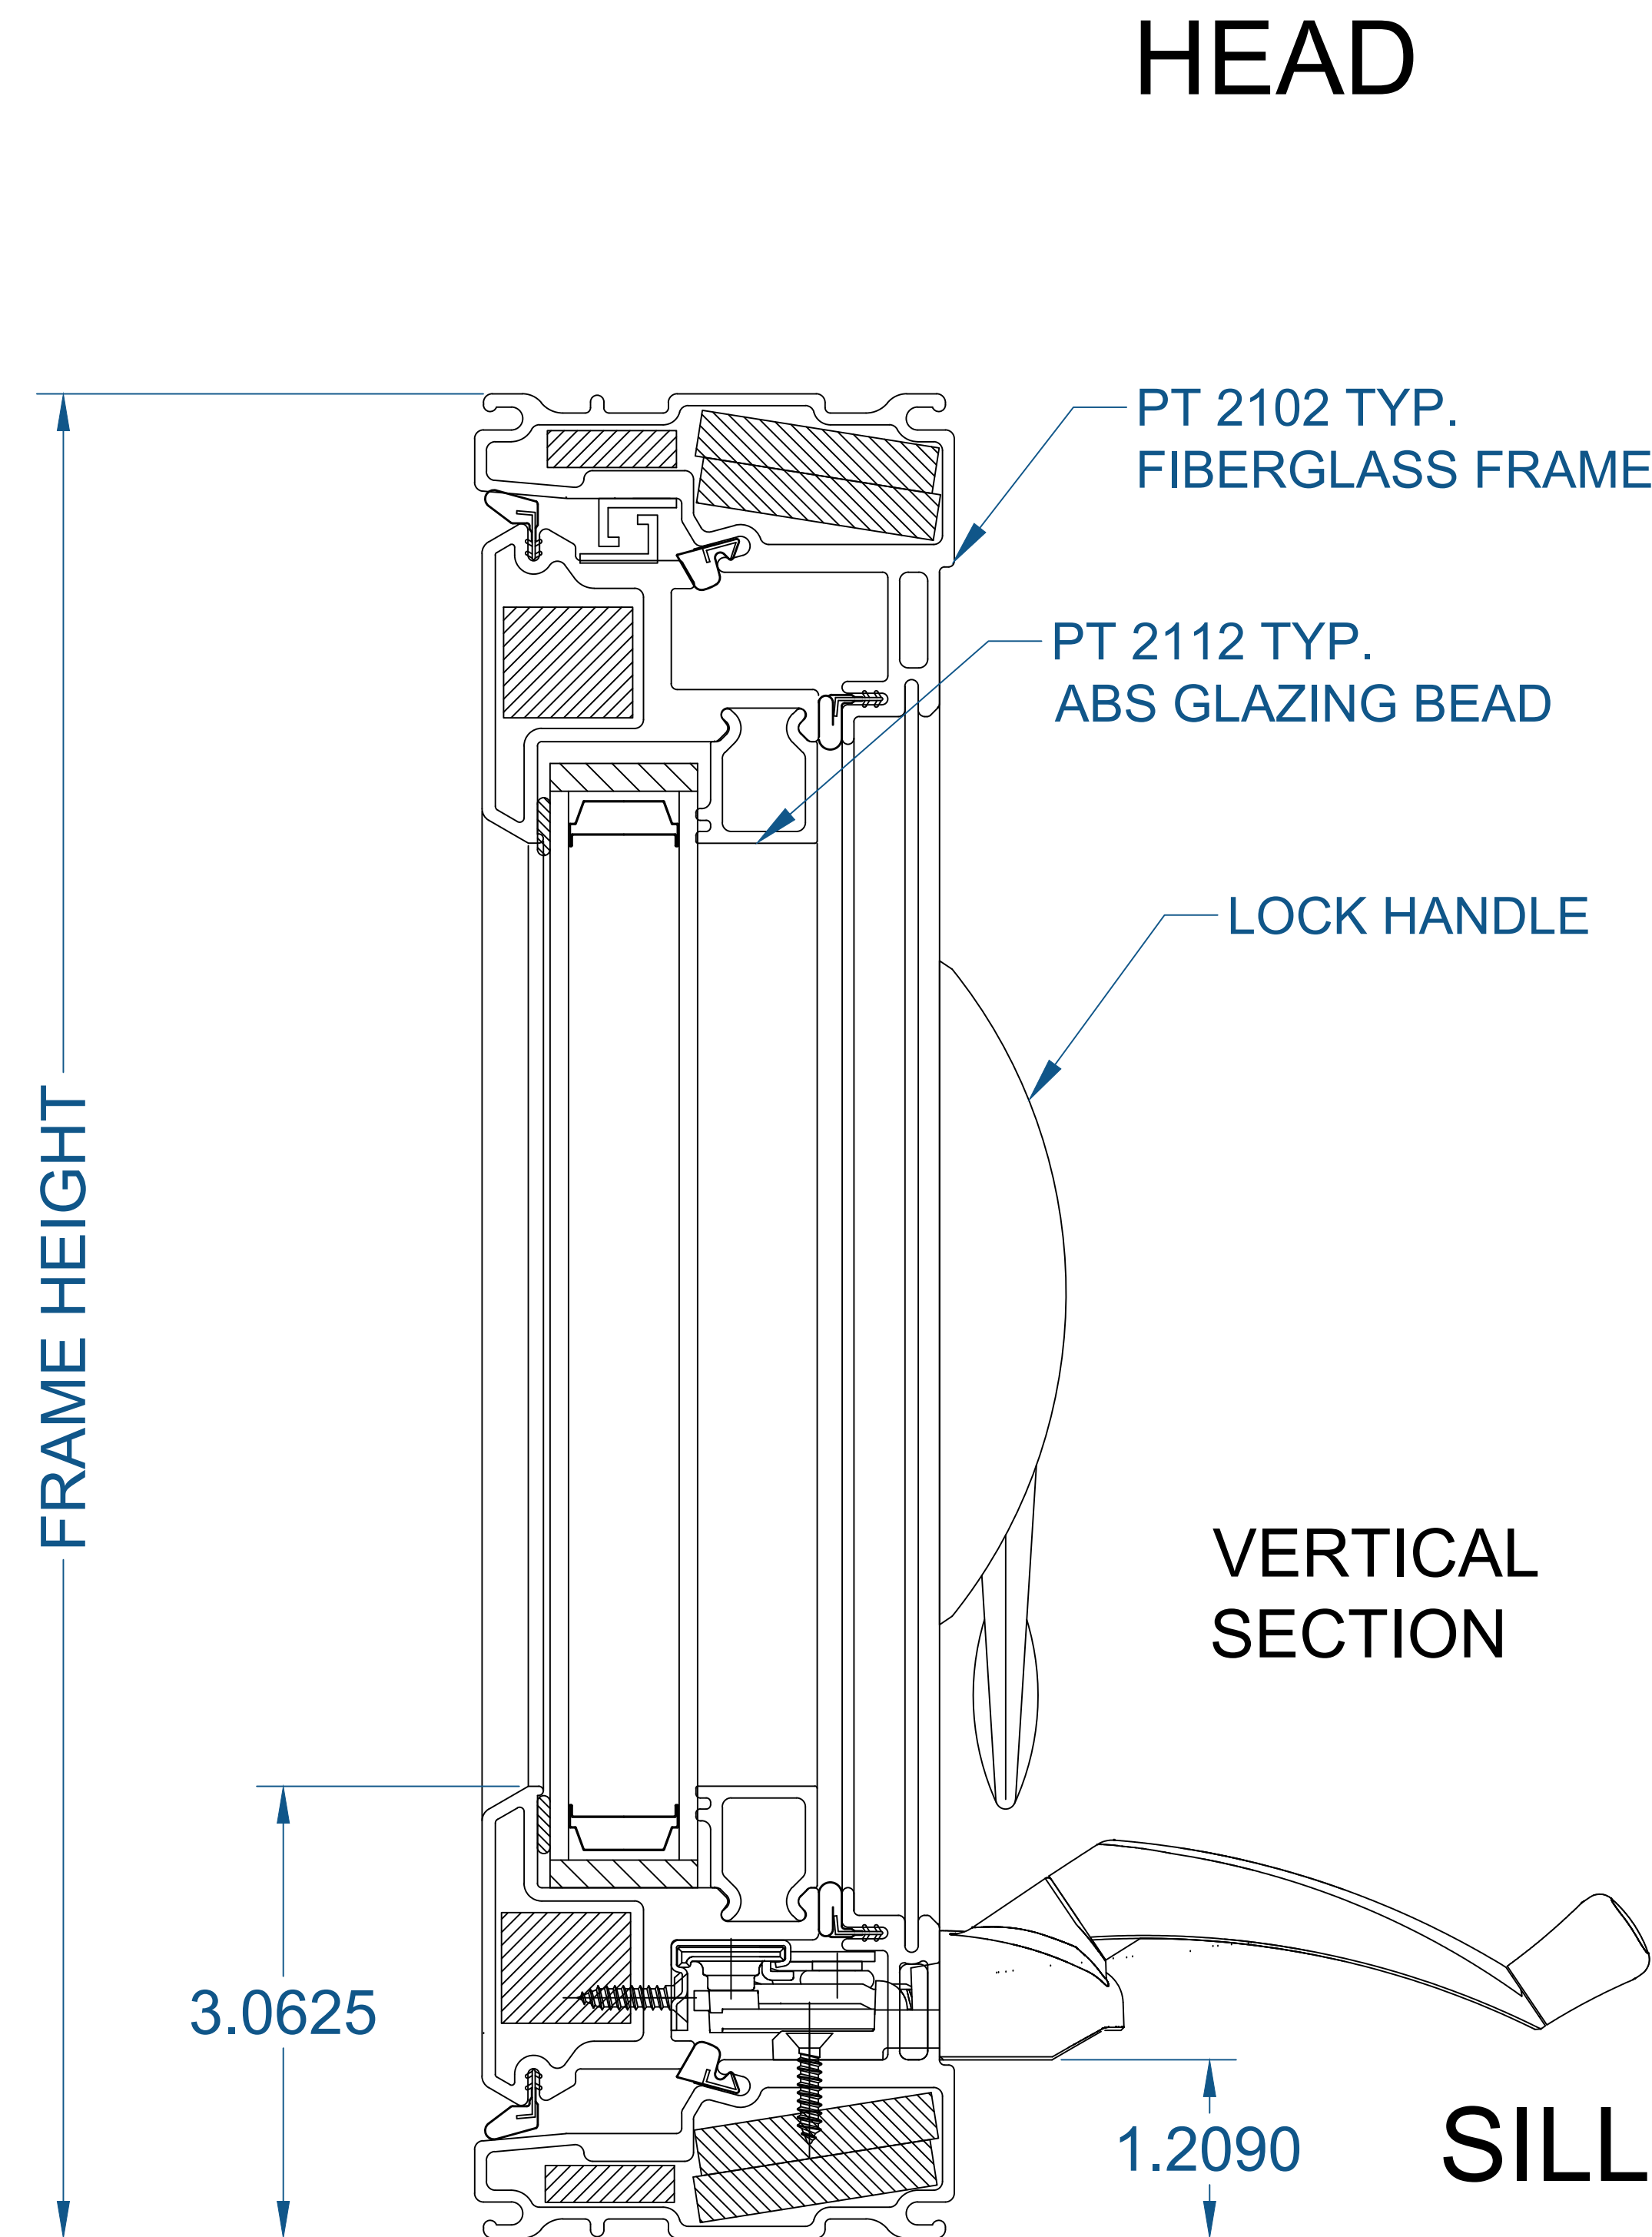

# 2100 SERIES AWNING

(SECTION PROFILE)

NOTE: OPERATION VIEWED FROM THE OUTSIDE LOOKING IN.

SEE PRODUCT SPECIFICATIONS PAGE FOR COMPLETE PRODUCT DESCRIPTION.

SERIES/CONFIGURATION: 2100 SERIES AWNING		 <b>FiberFrame™</b> Comfort Line® <small>FIBERGLASS WINDOWS, PATIO DOORS, SUNROOMS &amp; STOREFRONT</small>	COMFORT LINE LTD. 5500 ENTERPRISE BLVD. TOLEDO, OH 43612 419-729-8520	
DRAWING TYPE: DETAIL WINDOW PROFILES			THIS DRAWING IS THE PROPERTY OF COMFORT LINE LTD. DESIGN CONCEPTS AND INFORMATION MAY NOT BE REPRODUCED USED OR DISCLOSED WITHOUT THE WRITTEN PERMISSION OF COMFORT LINE LTD.	
		PROJECT: 2100 AWNING		
		SCALE: 1' - 0" = 1' - 0"	QUOTE: ####	SHEET: AW2
DATE	REVISION	BY	DRAWN BY: AJL	