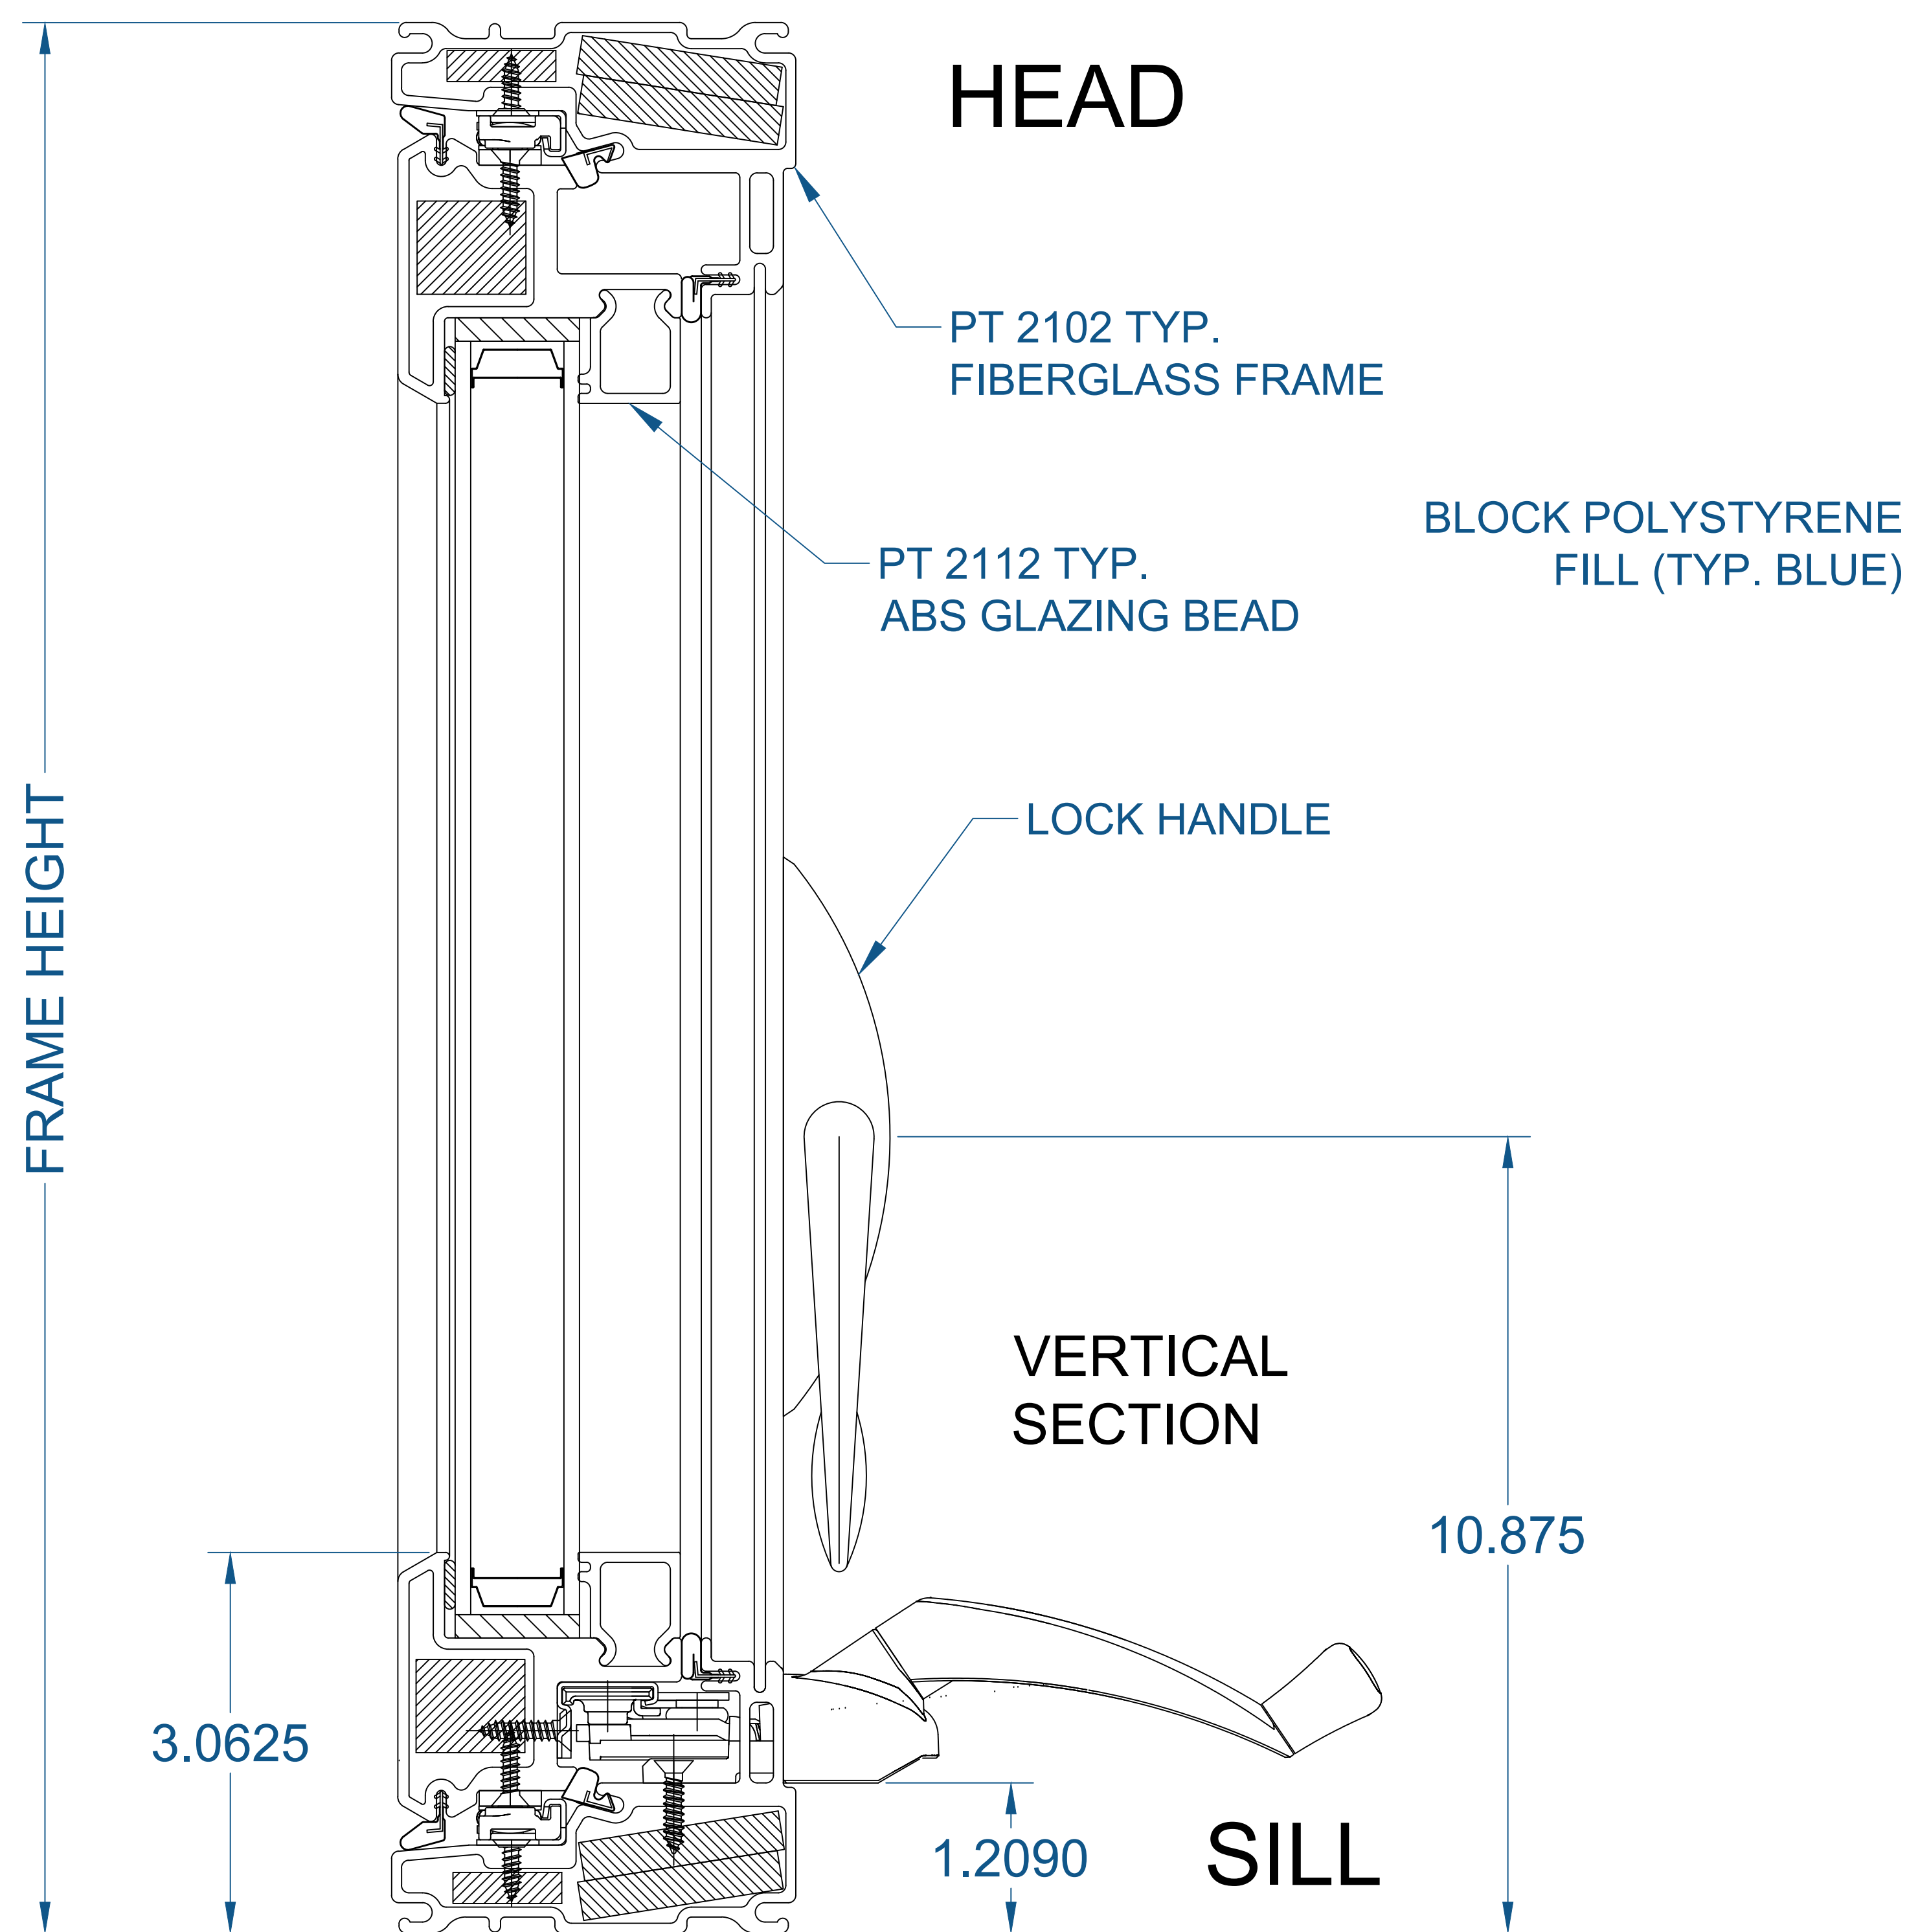

2100 SERIES CASEMENT

(SECTION PROFILE)

NOTE: OPERATION VIEWED FROM THE OUTSIDE LOOKING IN.
LEFT HINGED SHOWN, RIGHT HINGED MIRROR IMAGE.

SEE PRODUCT SPECIFICATIONS PAGE FOR COMPLETE PRODUCT DESCRIPTION.

SERIES/CONFIGURATION: 2100 SERIES CASEMENT		 FiberFrame™ Comfort Line® <small>FIBERGLASS WINDOWS, PATIO DOORS, SUNROOMS & STOREFRONT</small>	COMFORT LINE LTD. 5500 ENTERPRISE BLVD. TOLEDO, OH 43612 419-729-8520	
DRAWING TYPE: DETAIL WINDOW PROFILES			THIS DRAWING IS THE PROPERTY OF COMFORT LINE LTD. DESIGN CONCEPTS AND INFORMATION MAY NOT BE REPRODUCED USED OR DISCLOSED WITHOUT THE WRITTEN PERMISSION OF COMFORT LINE LTD.	
		SCALE: 1' - 0" = 1' - 0"	PROJECT: 2100 CASEMENT	
		DATE: 2/13/17	QUOTE: ####	SHEET: CA2
DATE	REVISION	BY	DRAWN BY: AJL	