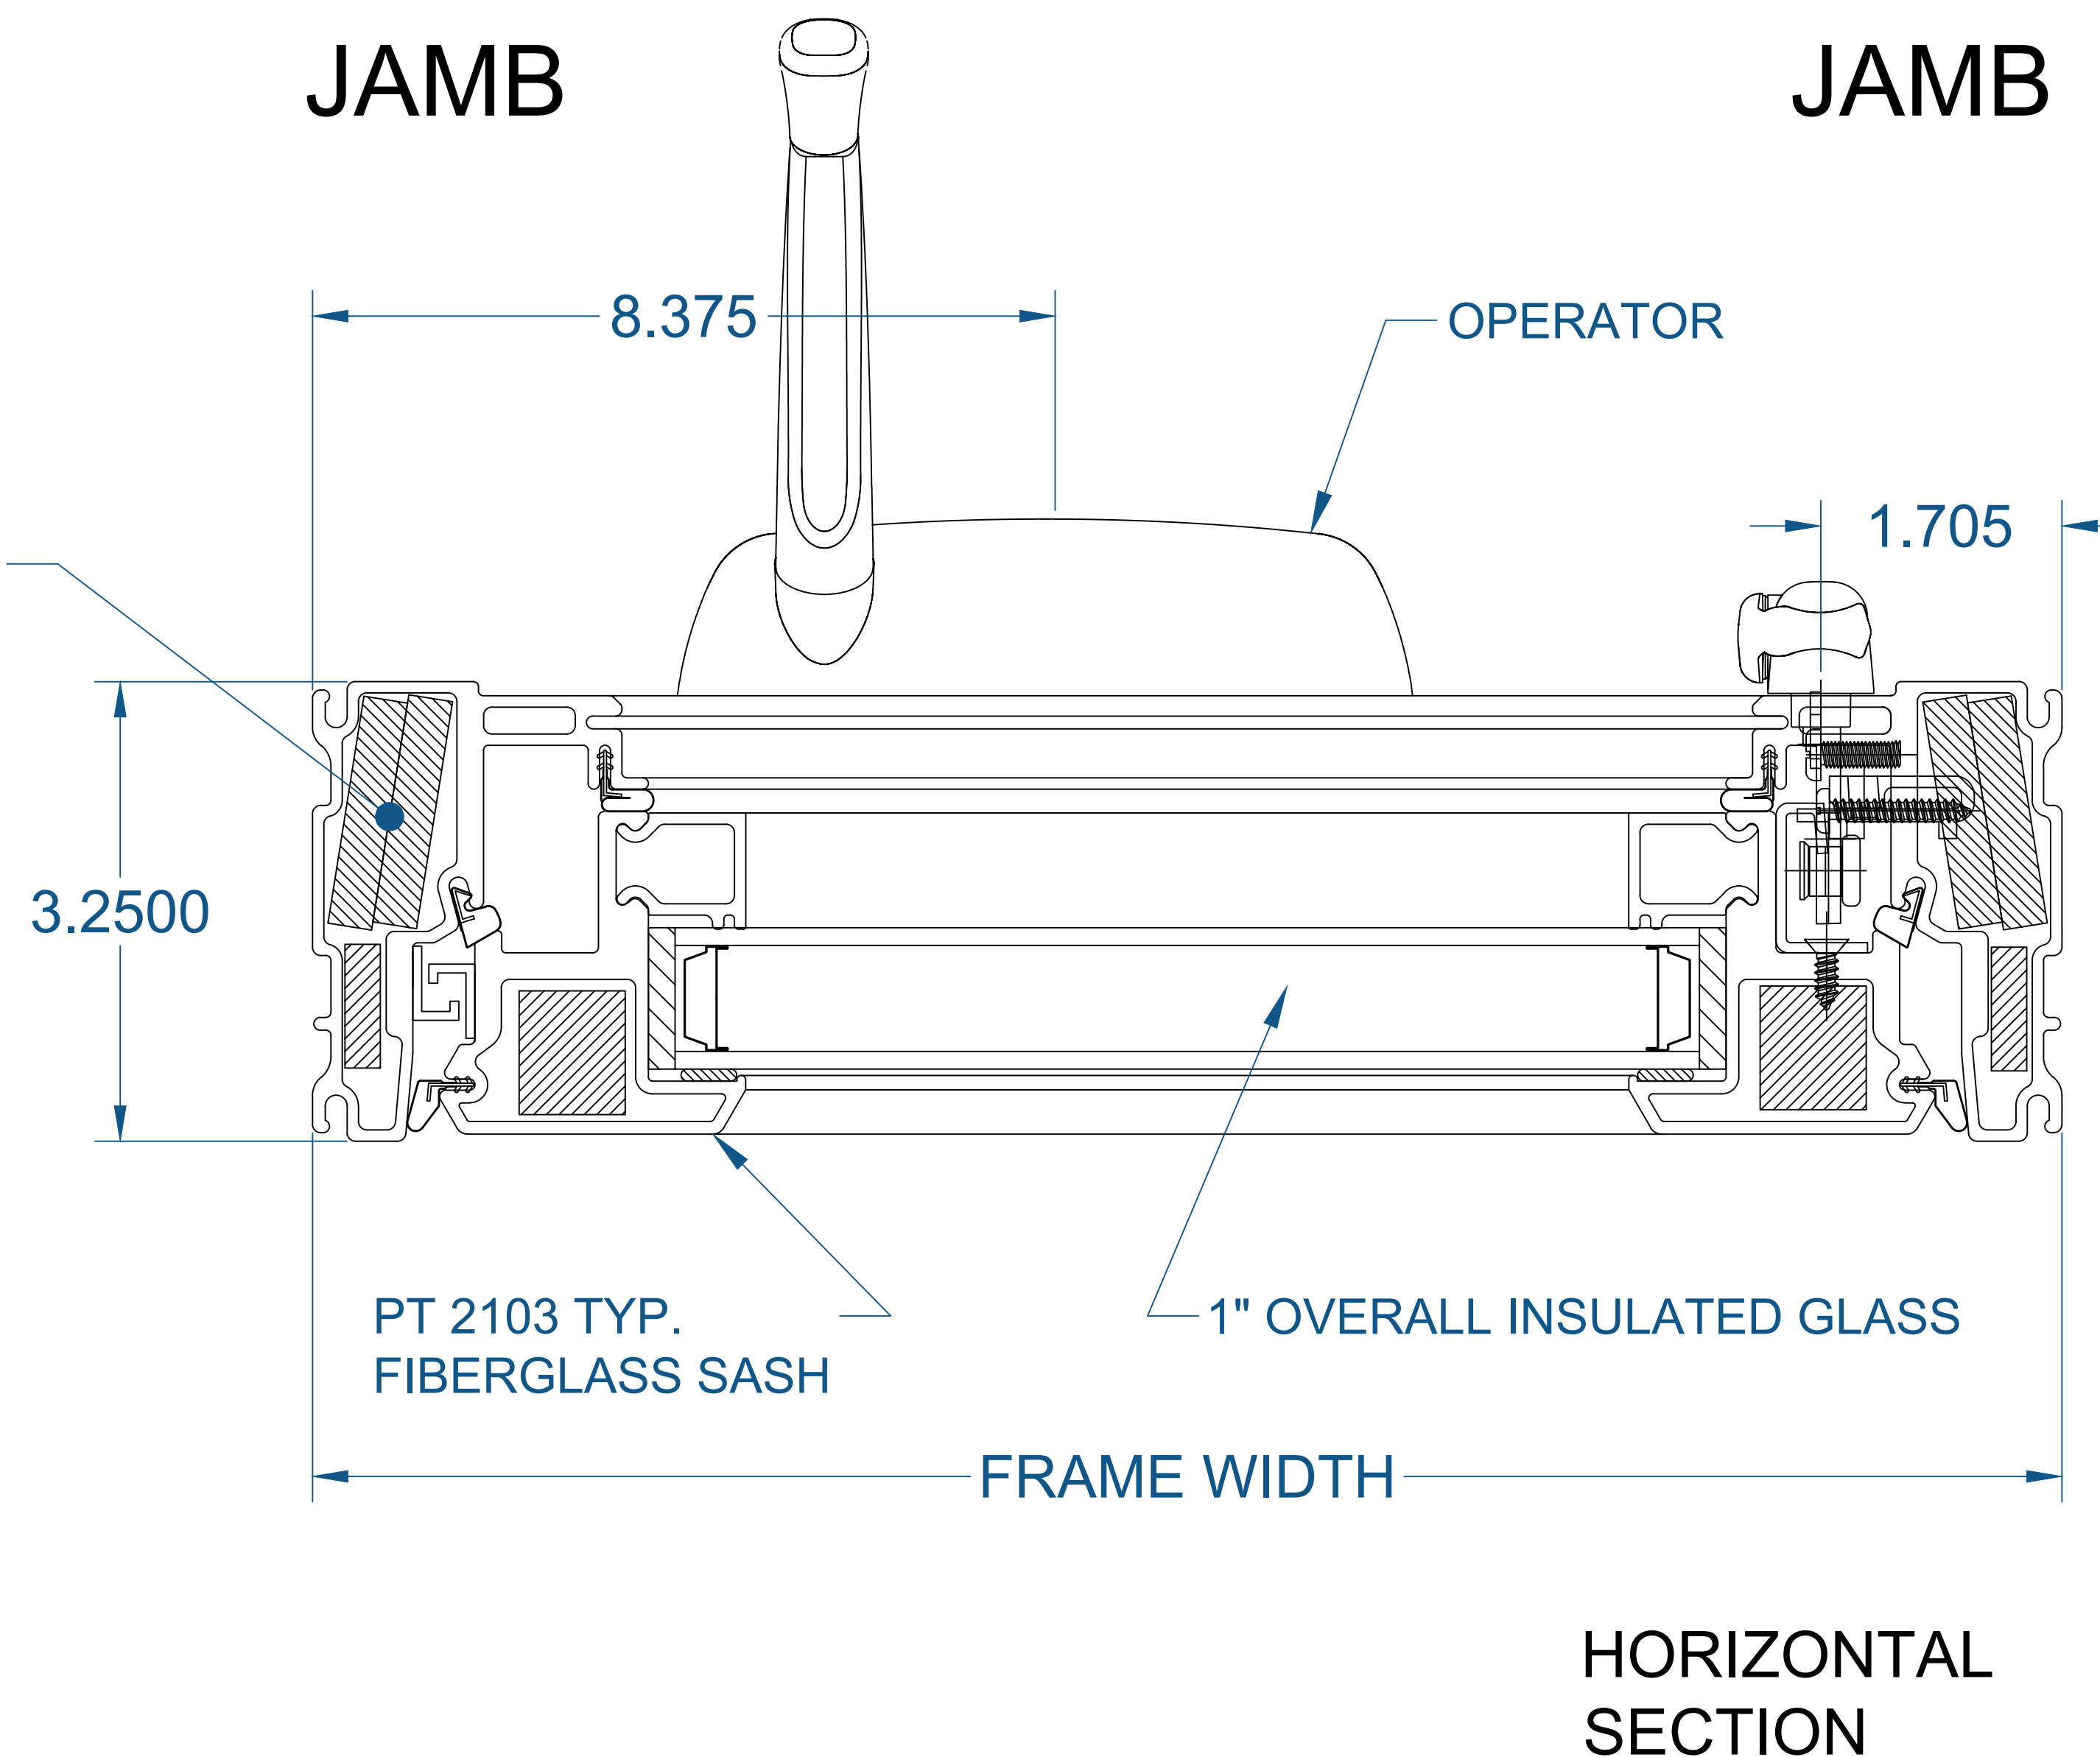

2100 SERIES CASEMENT

(SECTION PROFILE)

NOTE: OPERATION VIEWED FROM THE OUTSIDE LOOKING IN.
LEFT HINGED SHOWN, RIGHT HINGED MIRROR IMAGE.

SEE PRODUCT SPECIFICATIONS PAGE FOR COMPLETE PRODUCT DESCRIPTION.

SERIES/CONFIGURATION: 2100 SERIES CASEMENT		 FiberFrame™ Comfort Line® <small>FIBERGLASS WINDOWS, PATIO DOORS, SUNROOMS & STOREFRONT</small>	COMFORT LINE LTD. 5500 ENTERPRISE BLVD. TOLEDO, OH 43612 419-729-8520	
DRAWING TYPE: DETAIL WINDOW PROFILES			THIS DRAWING IS THE PROPERTY OF COMFORT LINE LTD. DESIGN CONCEPTS AND INFORMATION MAY NOT BE REPRODUCED USED OR DISCLOSED WITHOUT THE WRITTEN PERMISSION OF COMFORT LINE LTD.	
		SCALE: 1' - 0" = 1' - 0"	PROJECT: 2100 CASEMENT	
		DATE: 2/13/17	QUOTE: ####	SHEET: CA2
DATE	REVISION	BY	DRAWN BY: AJL	