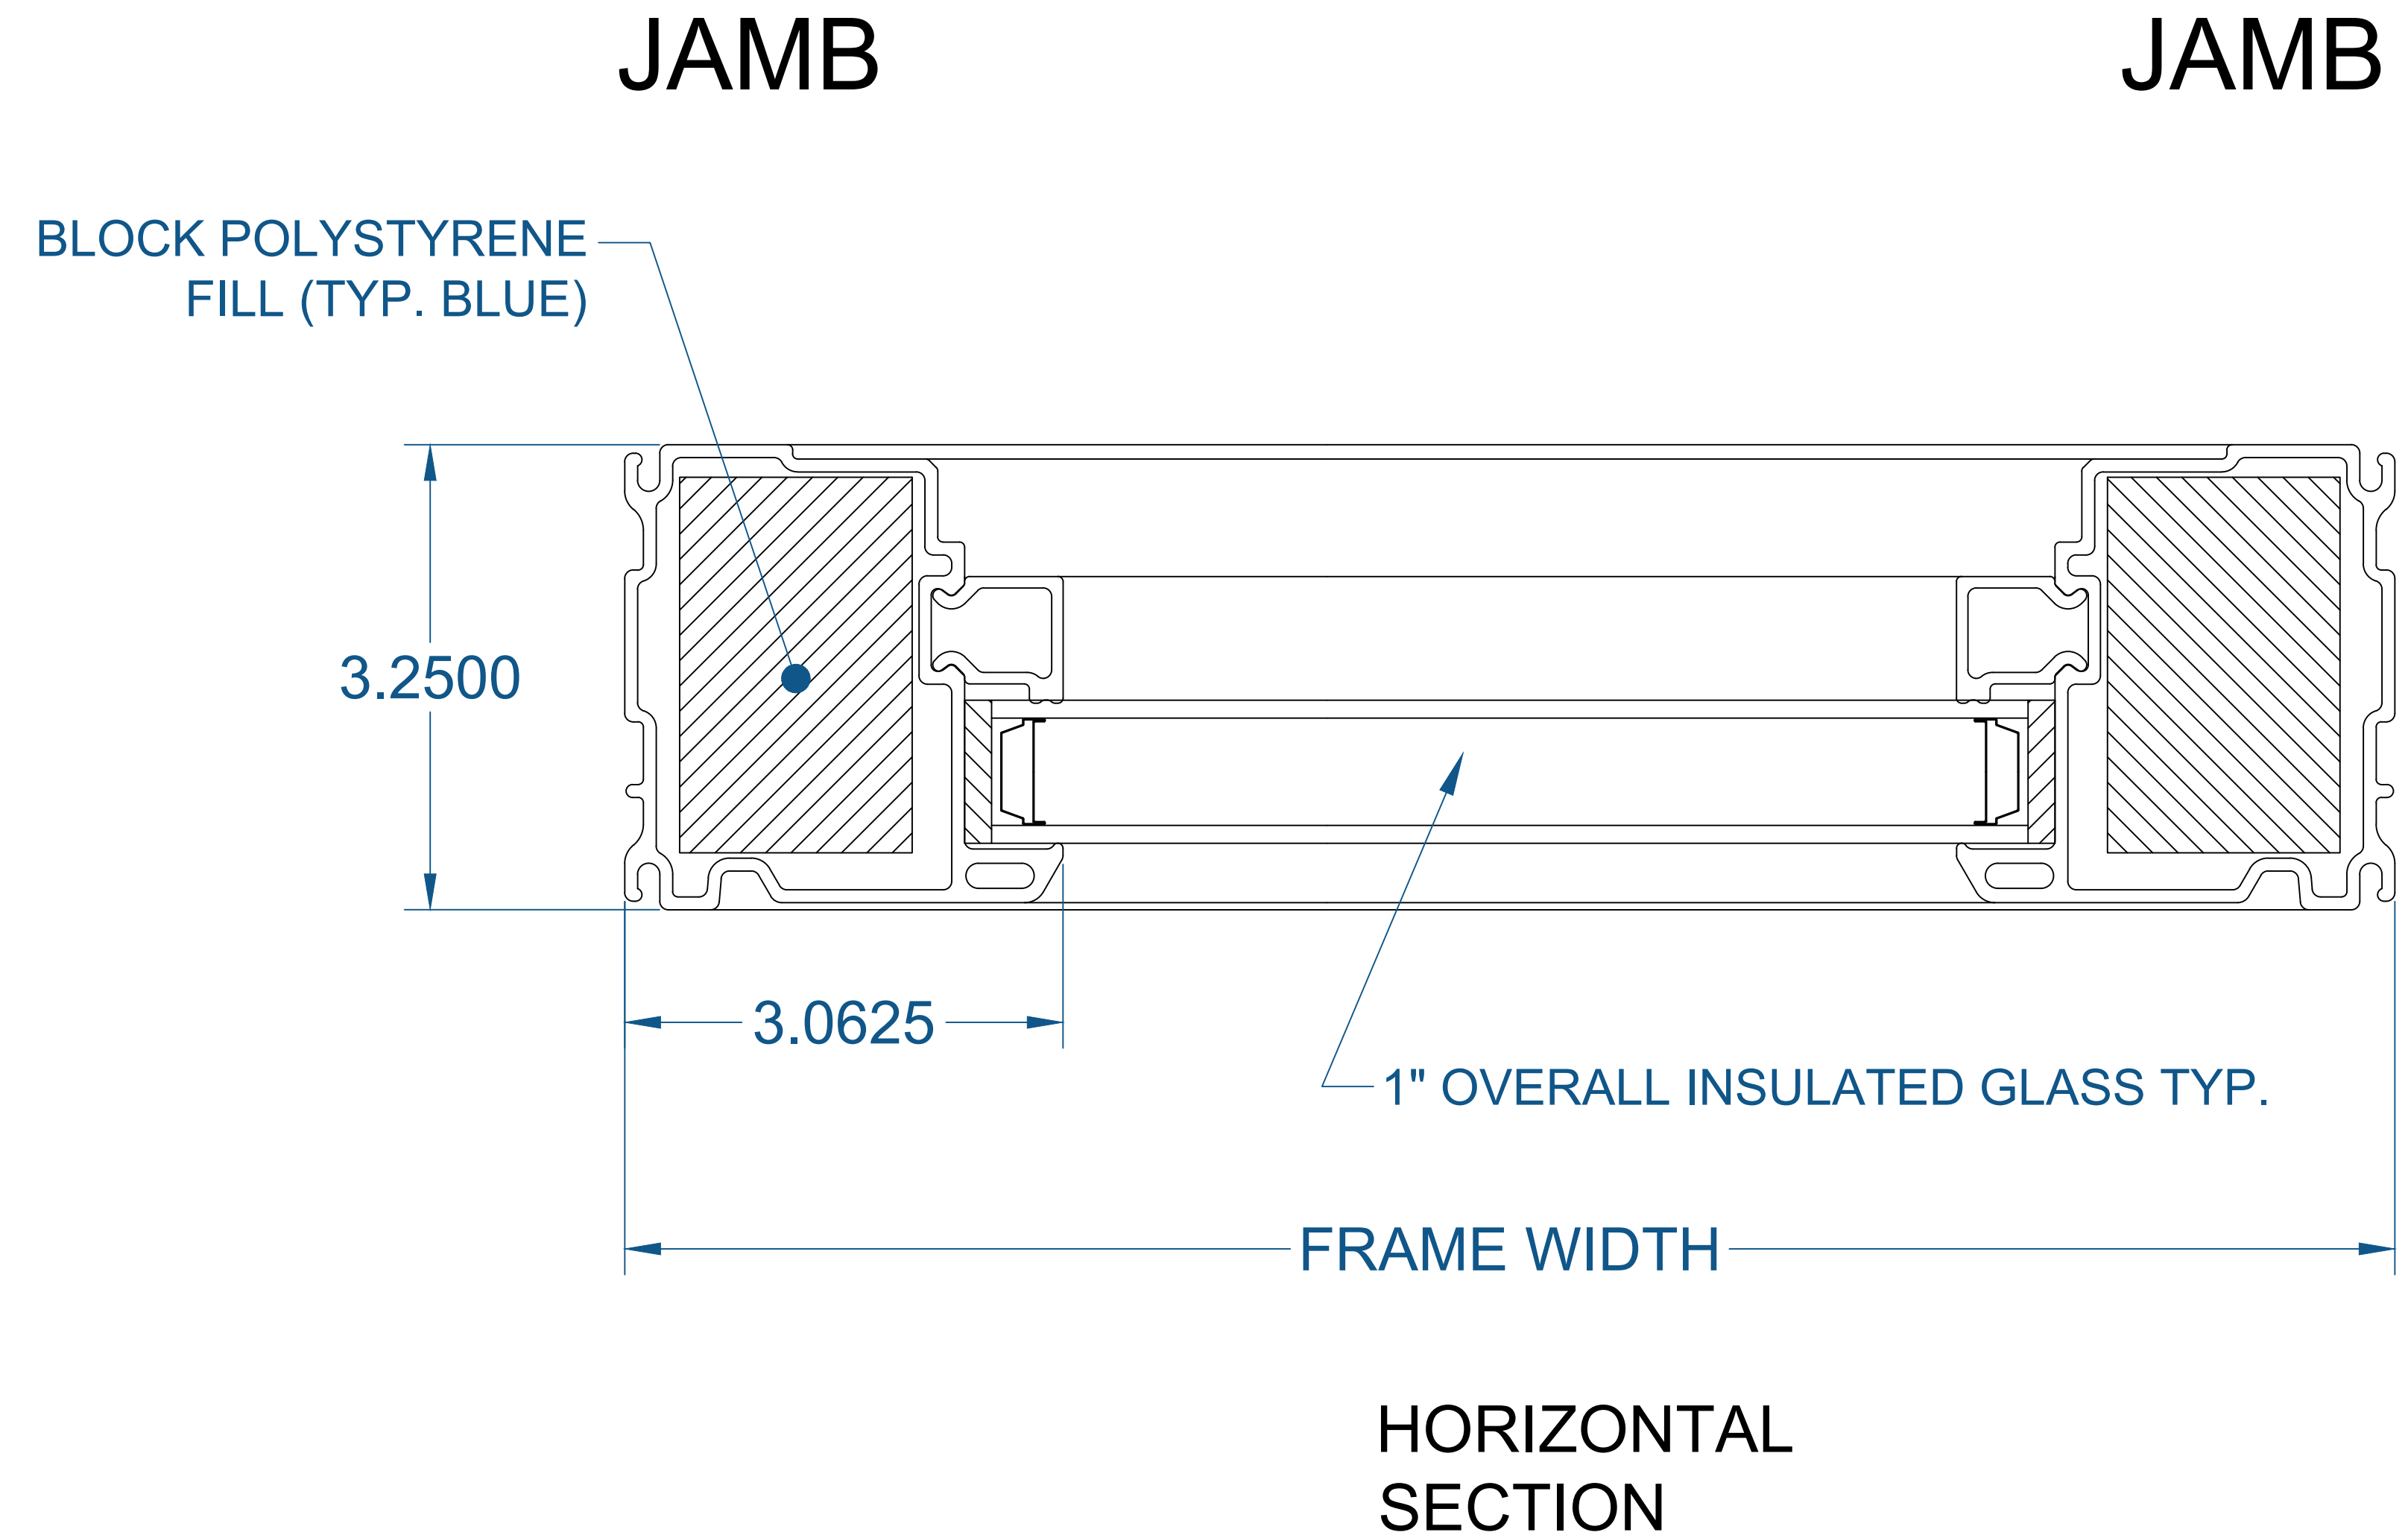

2100 SERIES PICTURE

(SECTION PROFILE)

SEE PRODUCT SPECIFICATIONS PAGE FOR COMPLETE PRODUCT DESCRIPTION.

SERIES/CONFIGURATION: 2100 SERIES PICTURE WINDOW		 FiberFrame™ Comfort Line® <small>FIBERGLASS WINDOWS, PATIO DOORS, SUNROOMS & STOREFRONT</small>	COMFORT LINE LTD. 5500 ENTERPRISE BLVD. TOLEDO, OH 43612 419-729-8520		
DRAWING TYPE: DETAIL WINDOW PROFILES			THIS DRAWING IS THE PROPERTY OF COMFORT LINE LTD. DESIGN CONCEPTS AND INFORMATION MAY NOT BE REPRODUCED USED OR DISCLOSED WITHOUT THE WRITTEN PERMISSION OF COMFORT LINE LTD.		
		PROJECT: 2100 PICTURE			
		SCALE: 1' - 0" = 1' - 0"			
		DATE: 2/13/17			
DATE	REVISION	BY	DRAWN BY: AJL	QUOTE: ####	SHEET: PW2