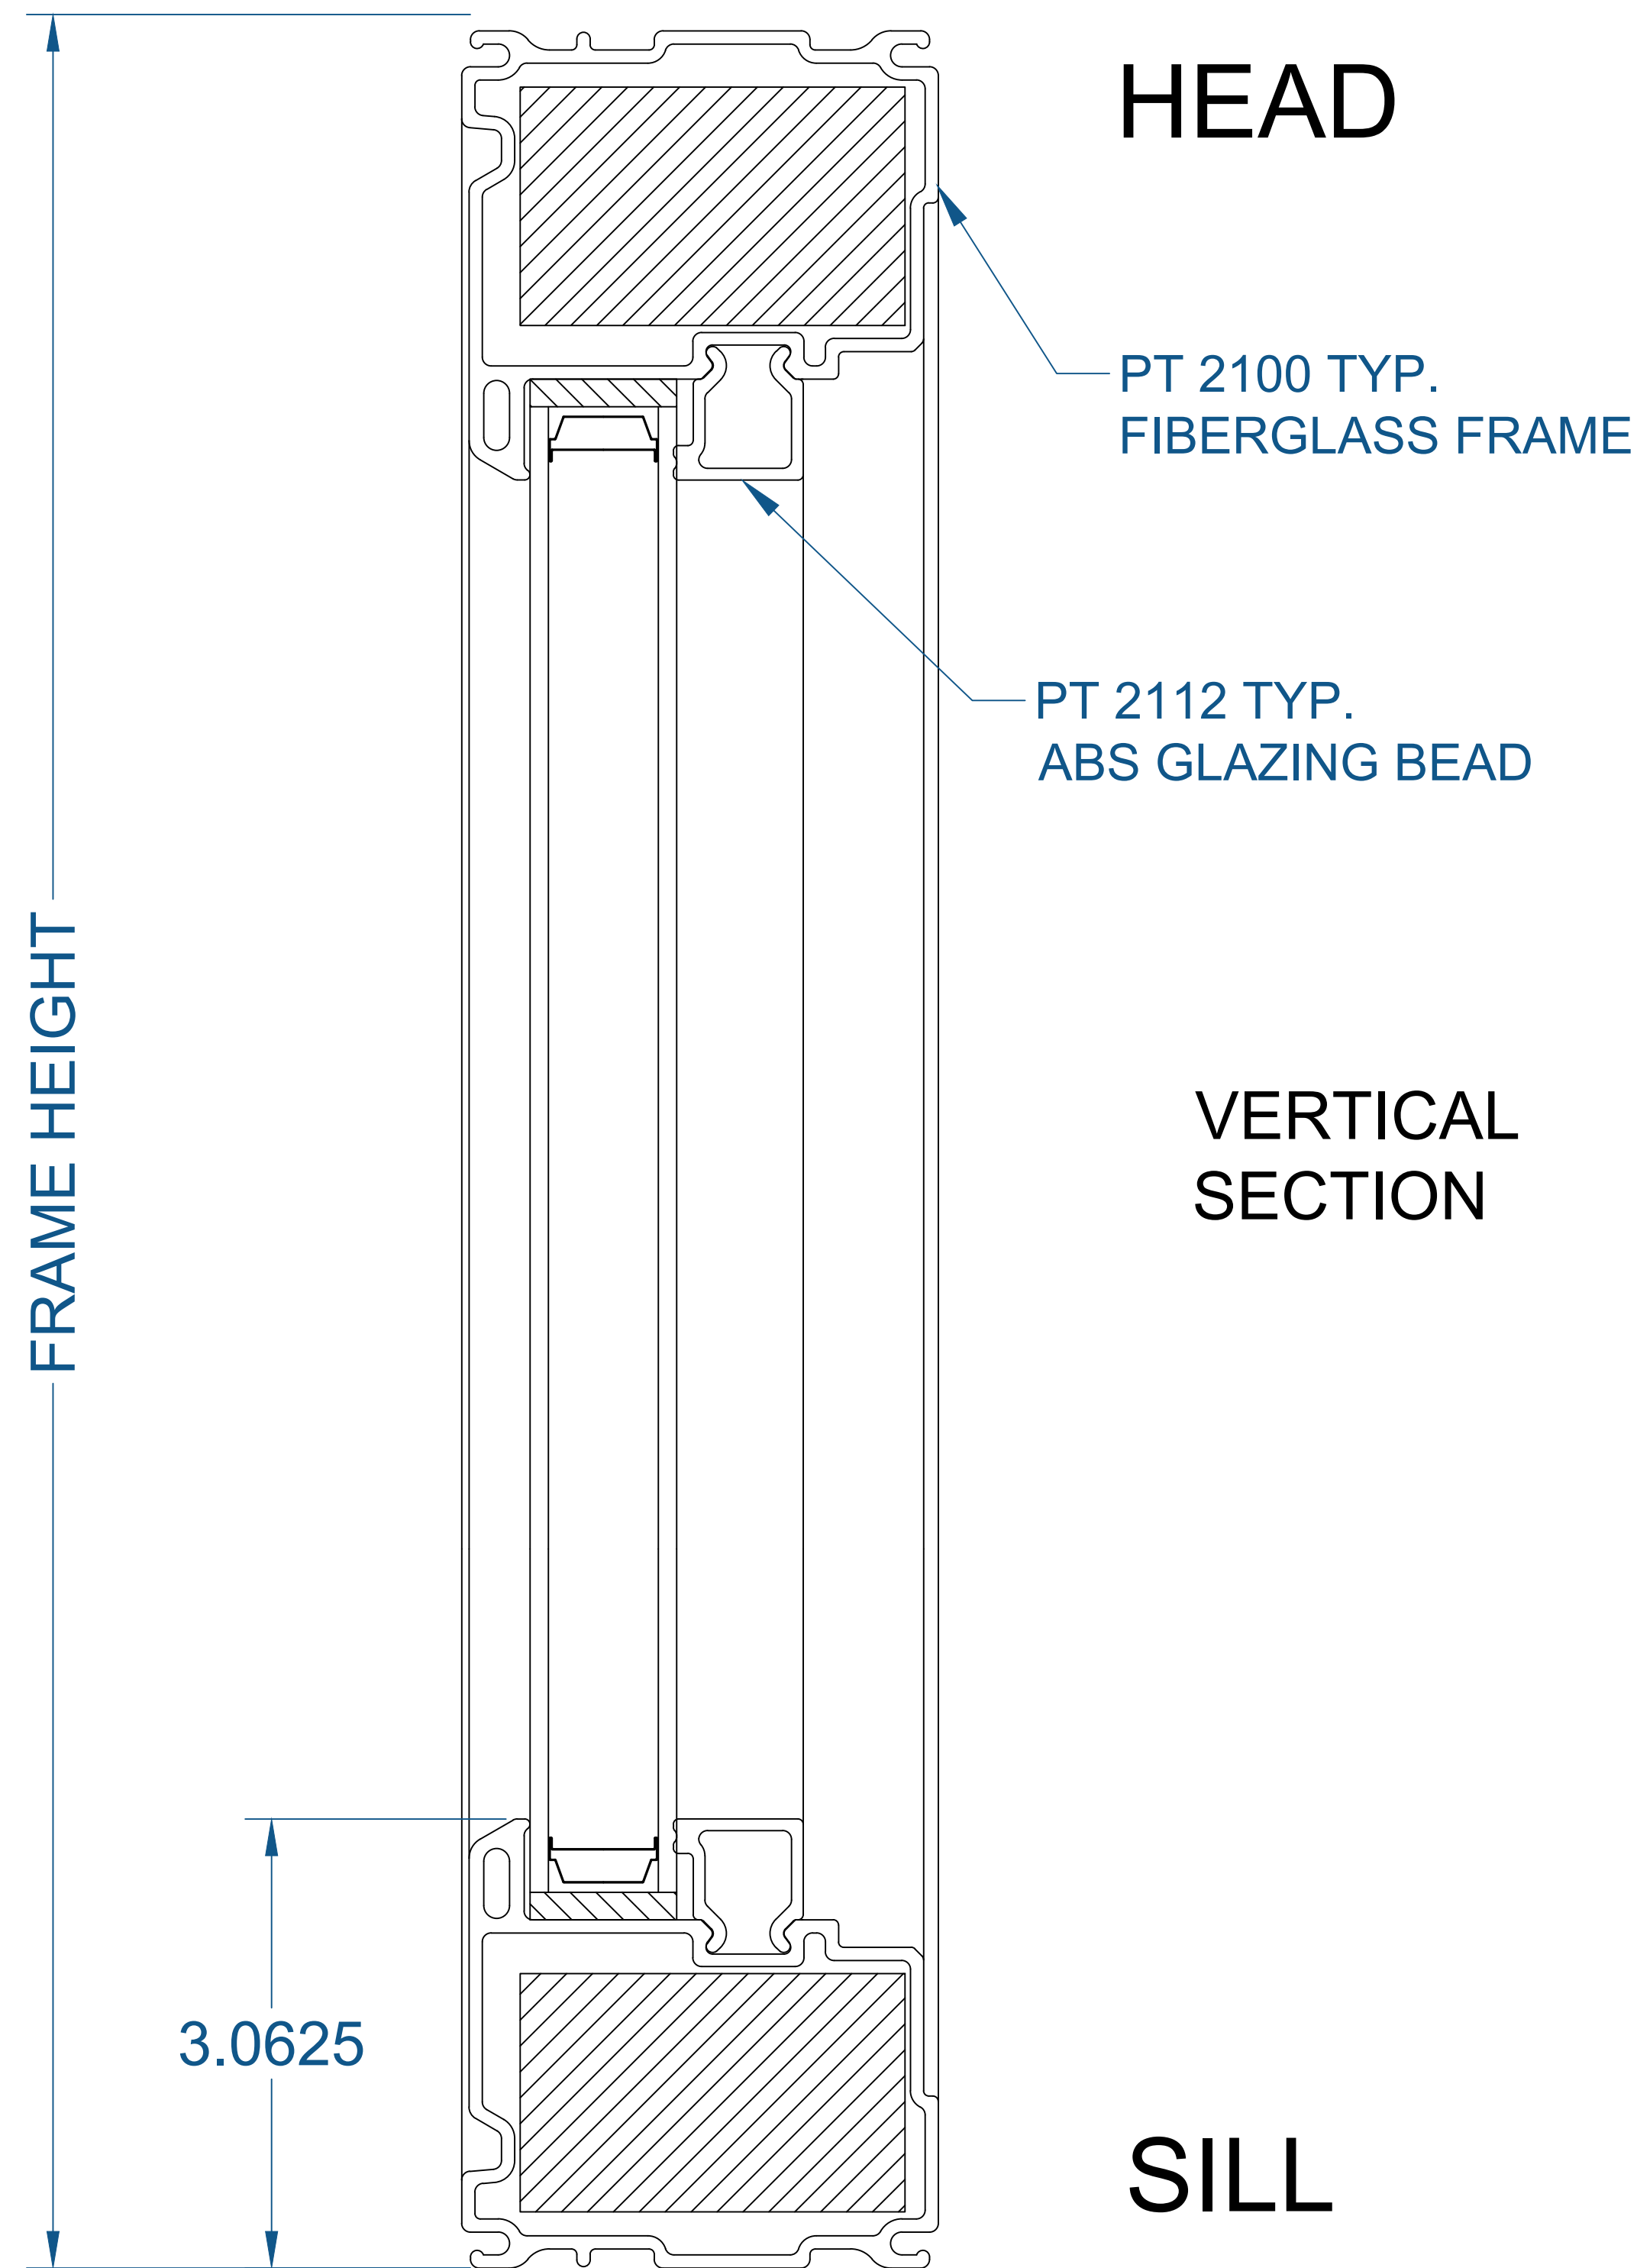

2100 SERIES PICTURE

(SECTION PROFILE)

SEE PRODUCT SPECIFICATIONS PAGE FOR COMPLETE PRODUCT DESCRIPTION.

SERIES/CONFIGURATION: 2100 SERIES PICTURE WINDOW		 FiberFrame™ Comfort Line® <small>FIBERGLASS WINDOWS, PATIO DOORS, SUNROOMS & STOREFRONT</small>	COMFORT LINE LTD. 5500 ENTERPRISE BLVD. TOLEDO, OH 43612 419-729-8520		
DRAWING TYPE: DETAIL WINDOW PROFILES			THIS DRAWING IS THE PROPERTY OF COMFORT LINE LTD. DESIGN CONCEPTS AND INFORMATION MAY NOT BE REPRODUCED USED OR DISCLOSED WITHOUT THE WRITTEN PERMISSION OF COMFORT LINE LTD.		
		PROJECT: 2100 PICTURE			
		SCALE: 1' - 0" = 1' - 0"			
		DATE: 2/13/17			
DATE	REVISION	BY	DRAWN BY: AJL	QUOTE: ####	SHEET: PW2