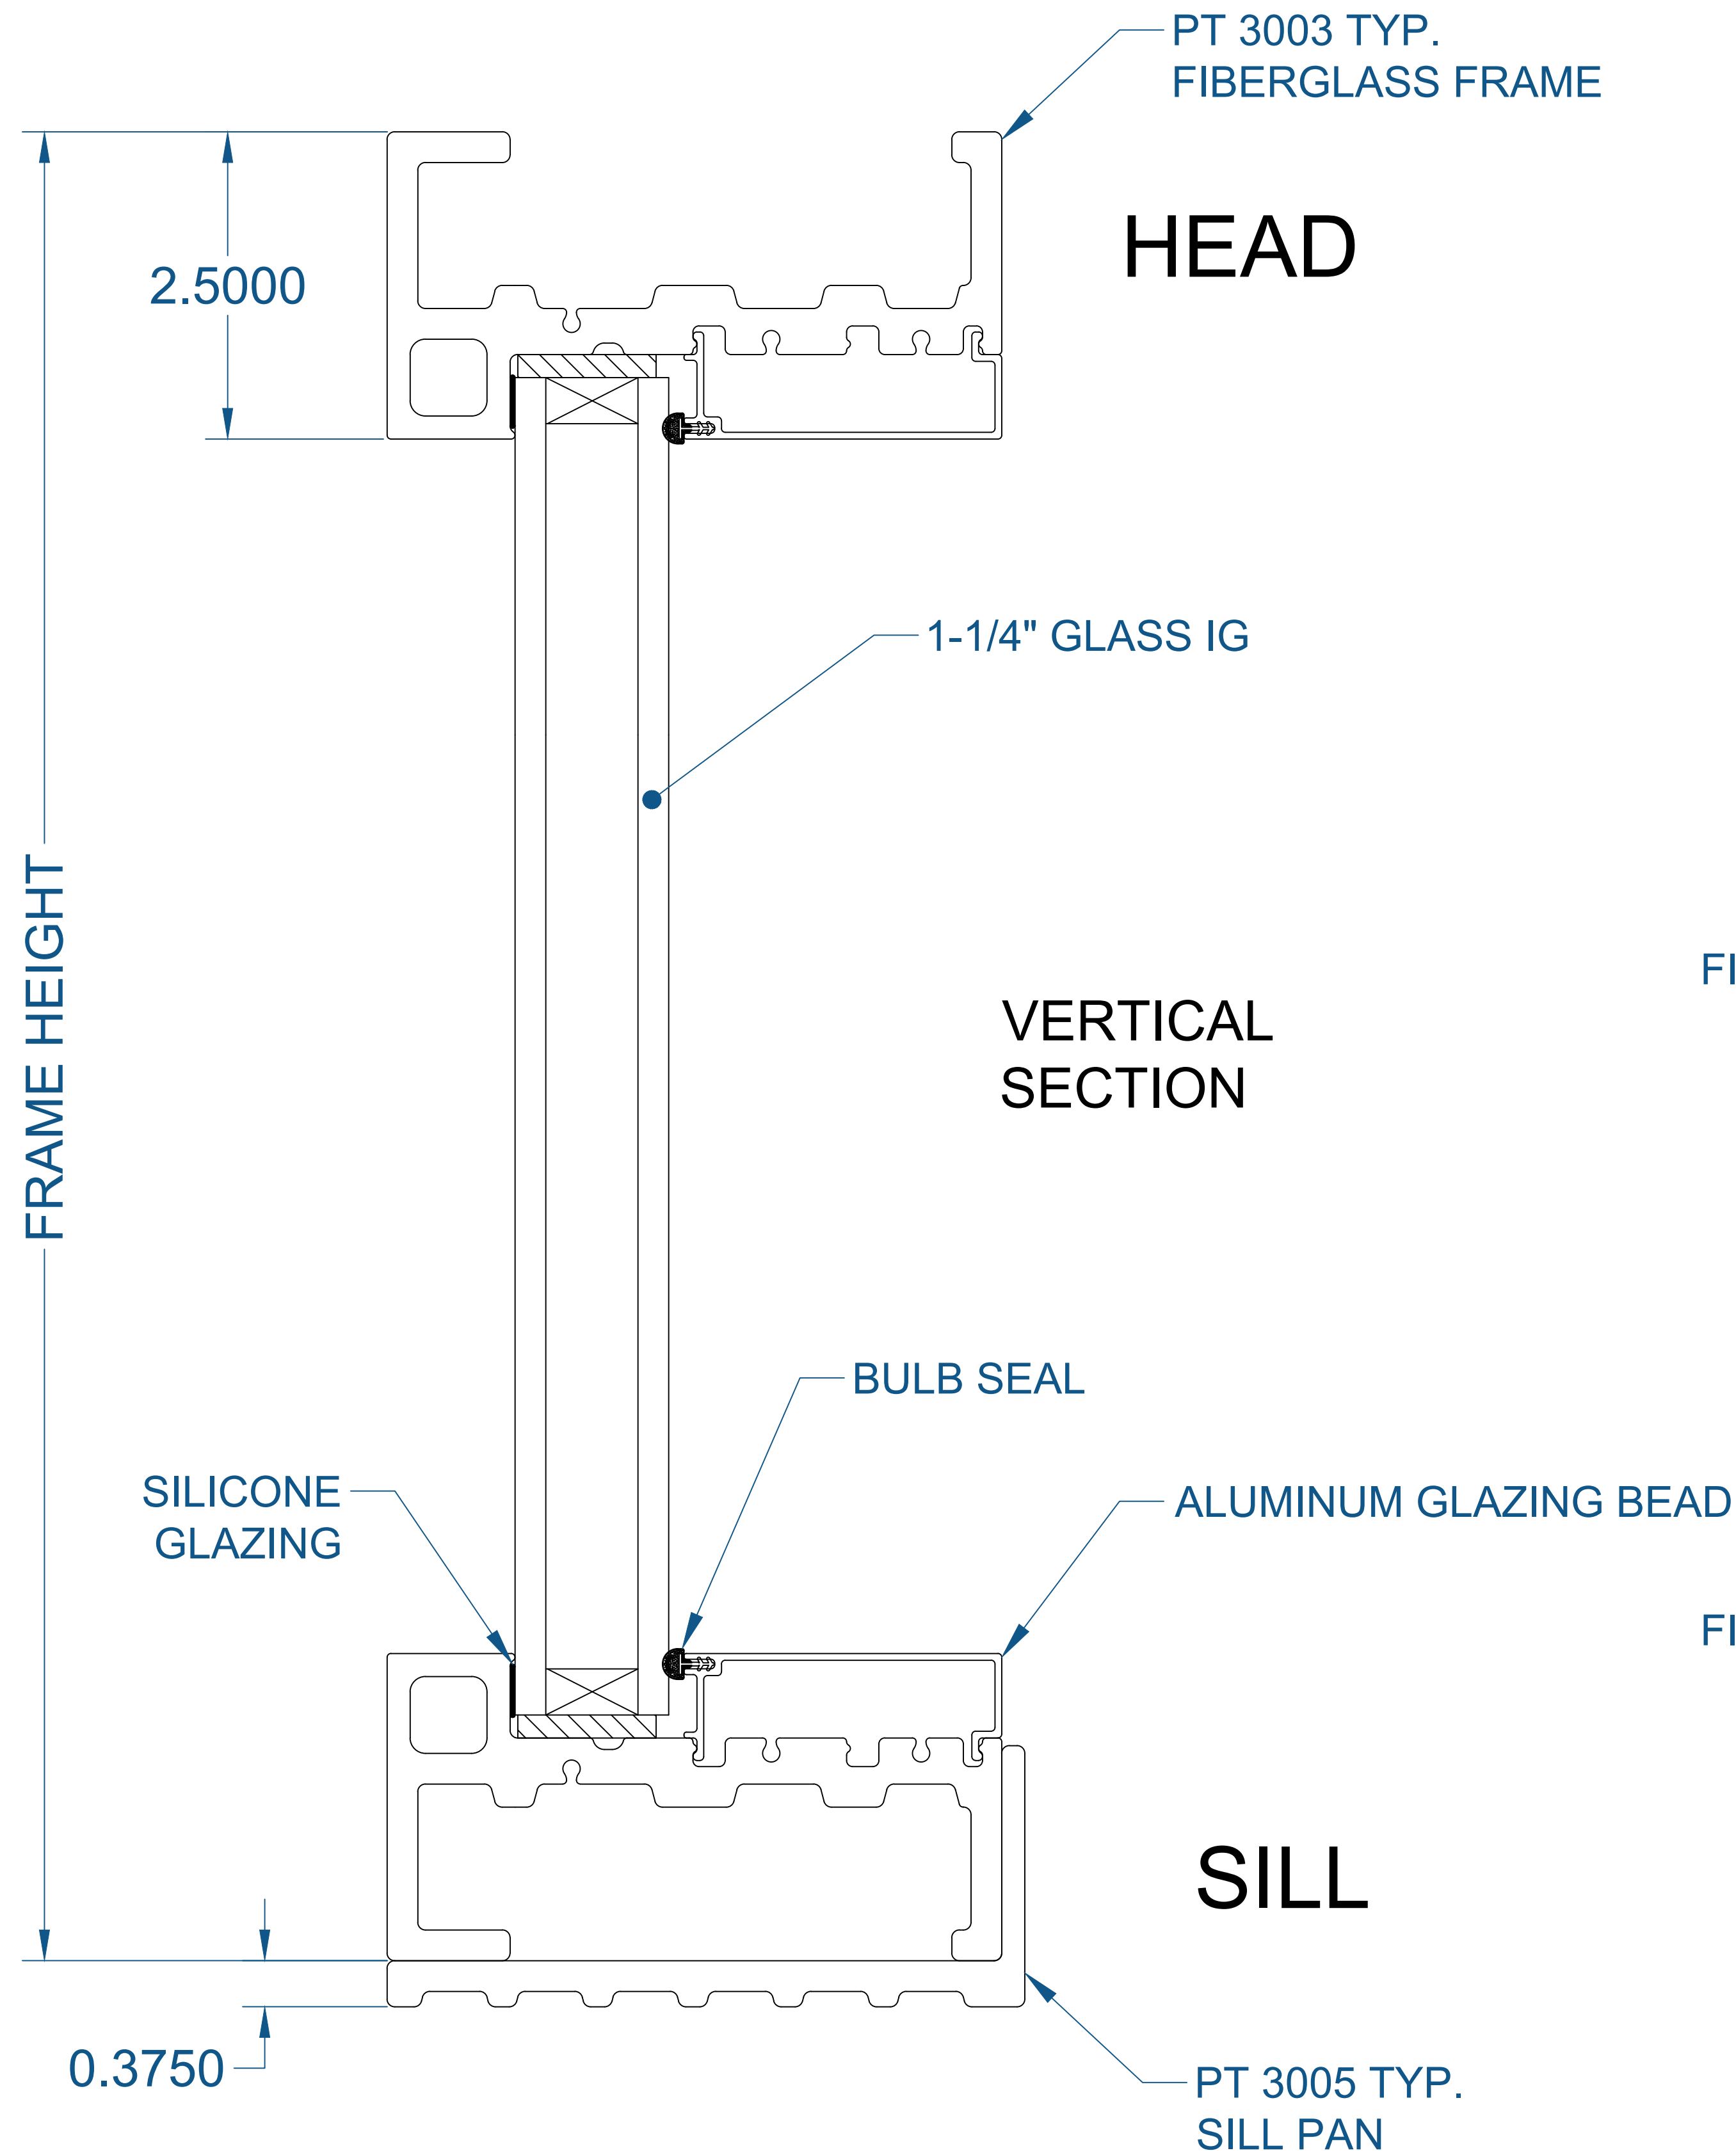

# 3000 SERIES STOREFRONT

(SECTION PROFILE)

SEE PRODUCT SPECIFICATIONS PAGE FOR COMPLETE PRODUCT DESCRIPTION.

SERIES/CONFIGURATION: 3000 SERIES STOREFRONT		 <b>FiberFrame™</b> Comfort Line® <small>FIBERGLASS WINDOWS, PATIO DOORS, SUNROOMS &amp; STOREFRONT</small>	COMFORT LINE LTD. 5500 ENTERPRISE BLVD. TOLEDO, OH 43612 419-729-8520	
DRAWING TYPE: DETAIL WINDOW PROFILES			THIS DRAWING IS THE PROPERTY OF COMFORT LINE LTD. DESIGN CONCEPTS AND INFORMATION MAY NOT BE REPRODUCED USED OR DISCLOSED WITHOUT THE WRITTEN PERMISSION OF COMFORT LINE LTD.	
		PROJECT: 3000 STOREFRONT		
		SCALE: 1' - 0" = 1' - 0"	QUOTE: ####	SHEET: SF2
DATE	REVISION	BY	DRAWN BY: AJL	