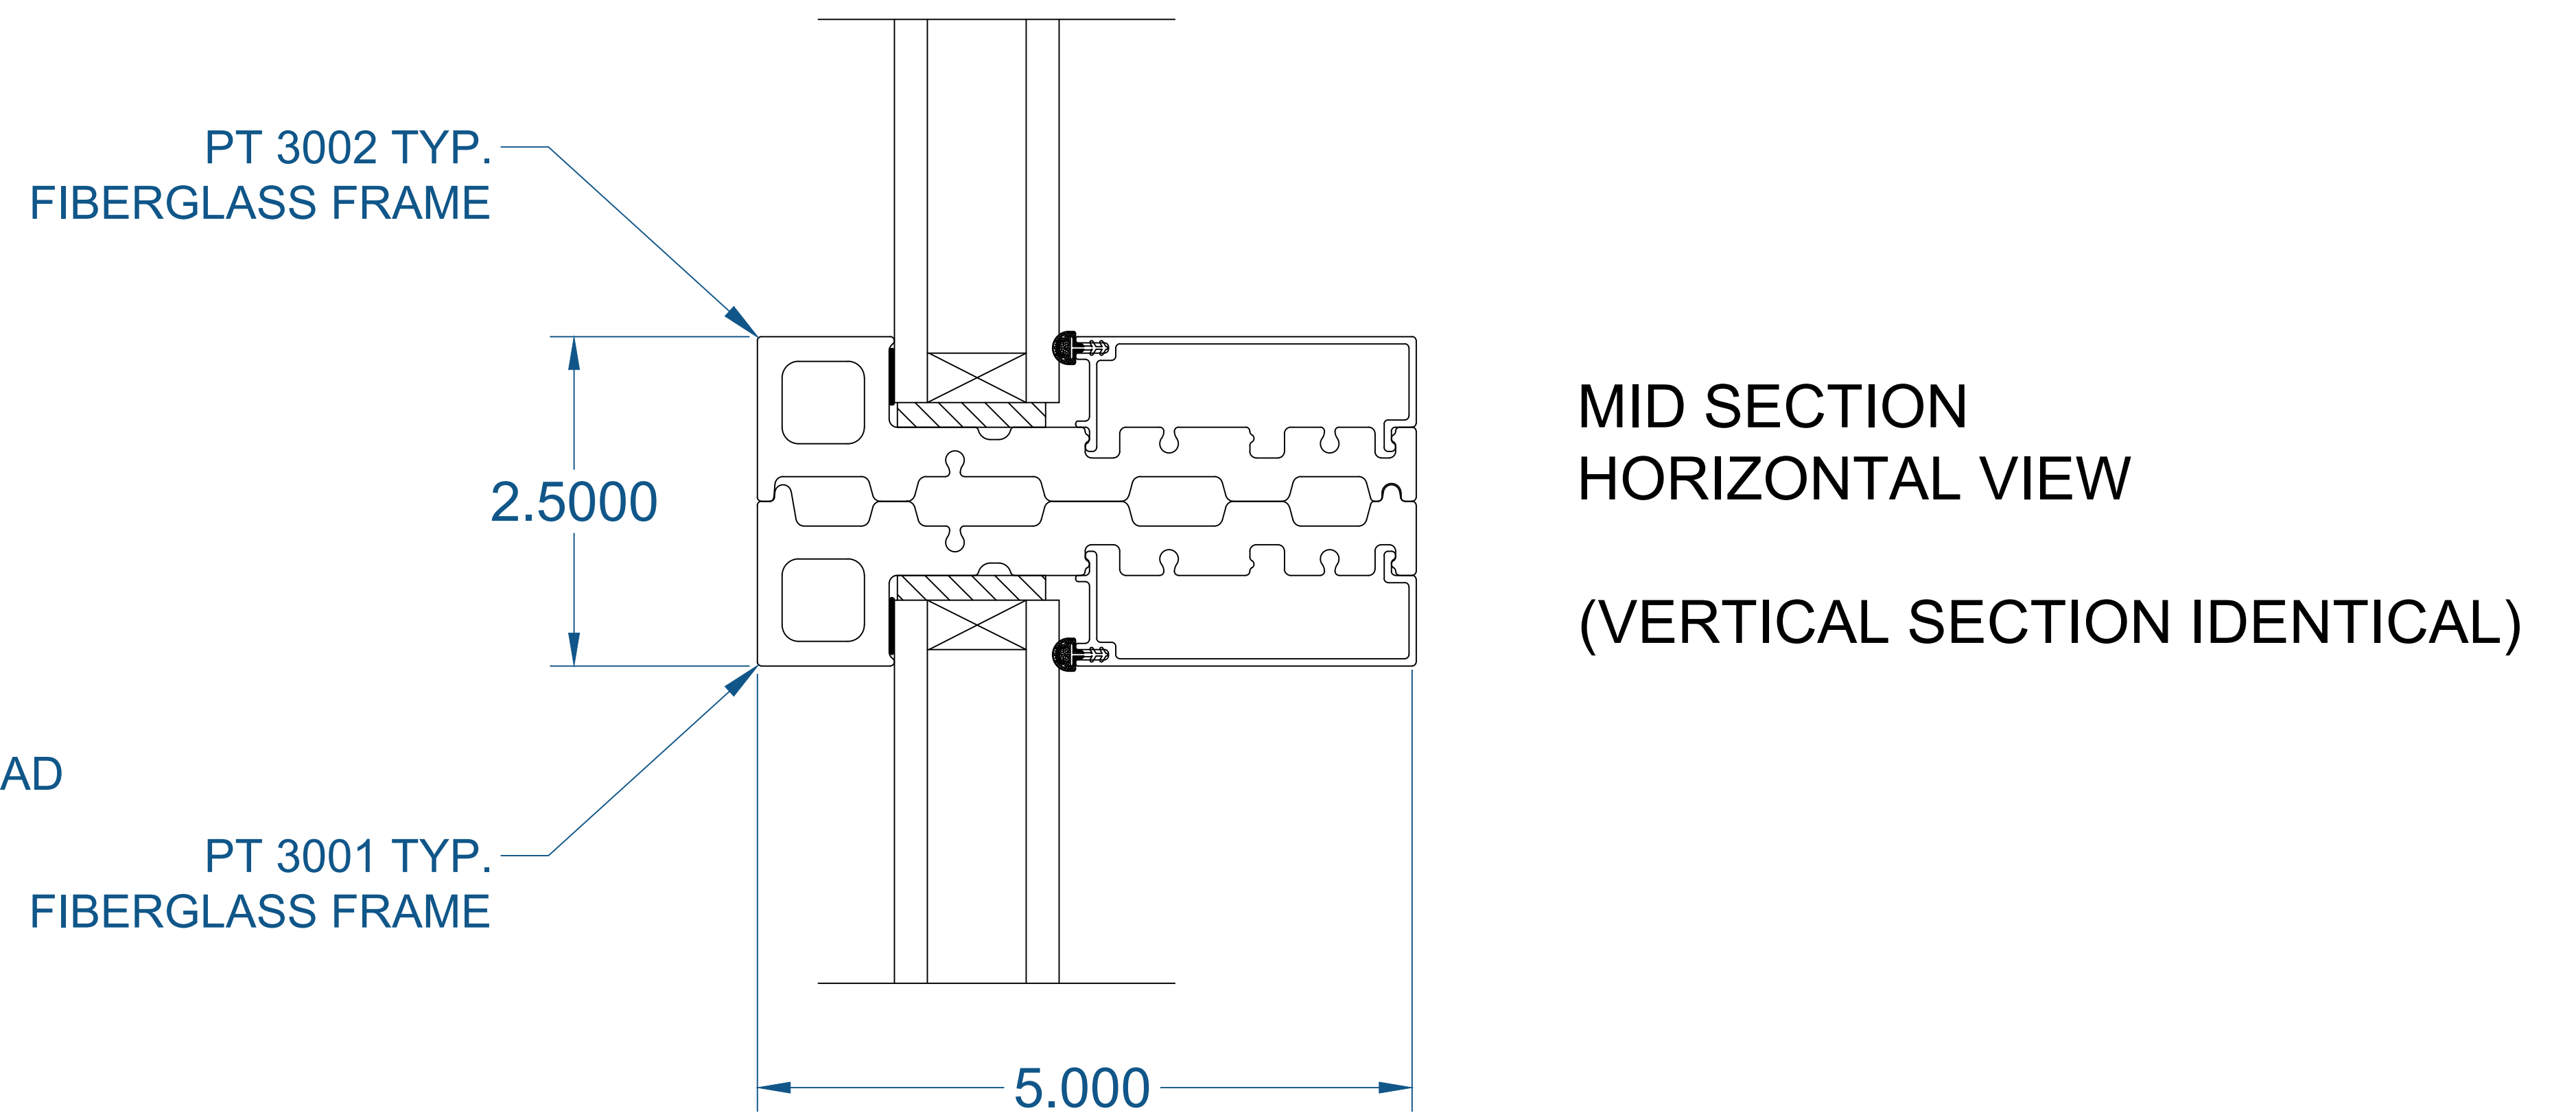

# 3000 SERIES STOREFRONT

(SECTION PROFILE)

SEE PRODUCT SPECIFICATIONS PAGE FOR COMPLETE PRODUCT DESCRIPTION.

SERIES/CONFIGURATION: 3000 SERIES STOREFRONT		 <b>FiberFrame™</b> Comfort Line® <small>FIBERGLASS WINDOWS, PATIO DOORS, SUNROOMS &amp; STOREFRONT</small>	COMFORT LINE LTD. 5500 ENTERPRISE BLVD. TOLEDO, OH 43612 419-729-8520	
DRAWING TYPE: DETAIL WINDOW PROFILES			THIS DRAWING IS THE PROPERTY OF COMFORT LINE LTD. DESIGN CONCEPTS AND INFORMATION MAY NOT BE REPRODUCED USED OR DISCLOSED WITHOUT THE WRITTEN PERMISSION OF COMFORT LINE LTD.	
		PROJECT: 3000 STOREFRONT		
		SCALE: 1' - 0" = 1' - 0"	QUOTE: ####	SHEET: SF2
DATE	REVISION	BY	DRAWN BY: AJL	