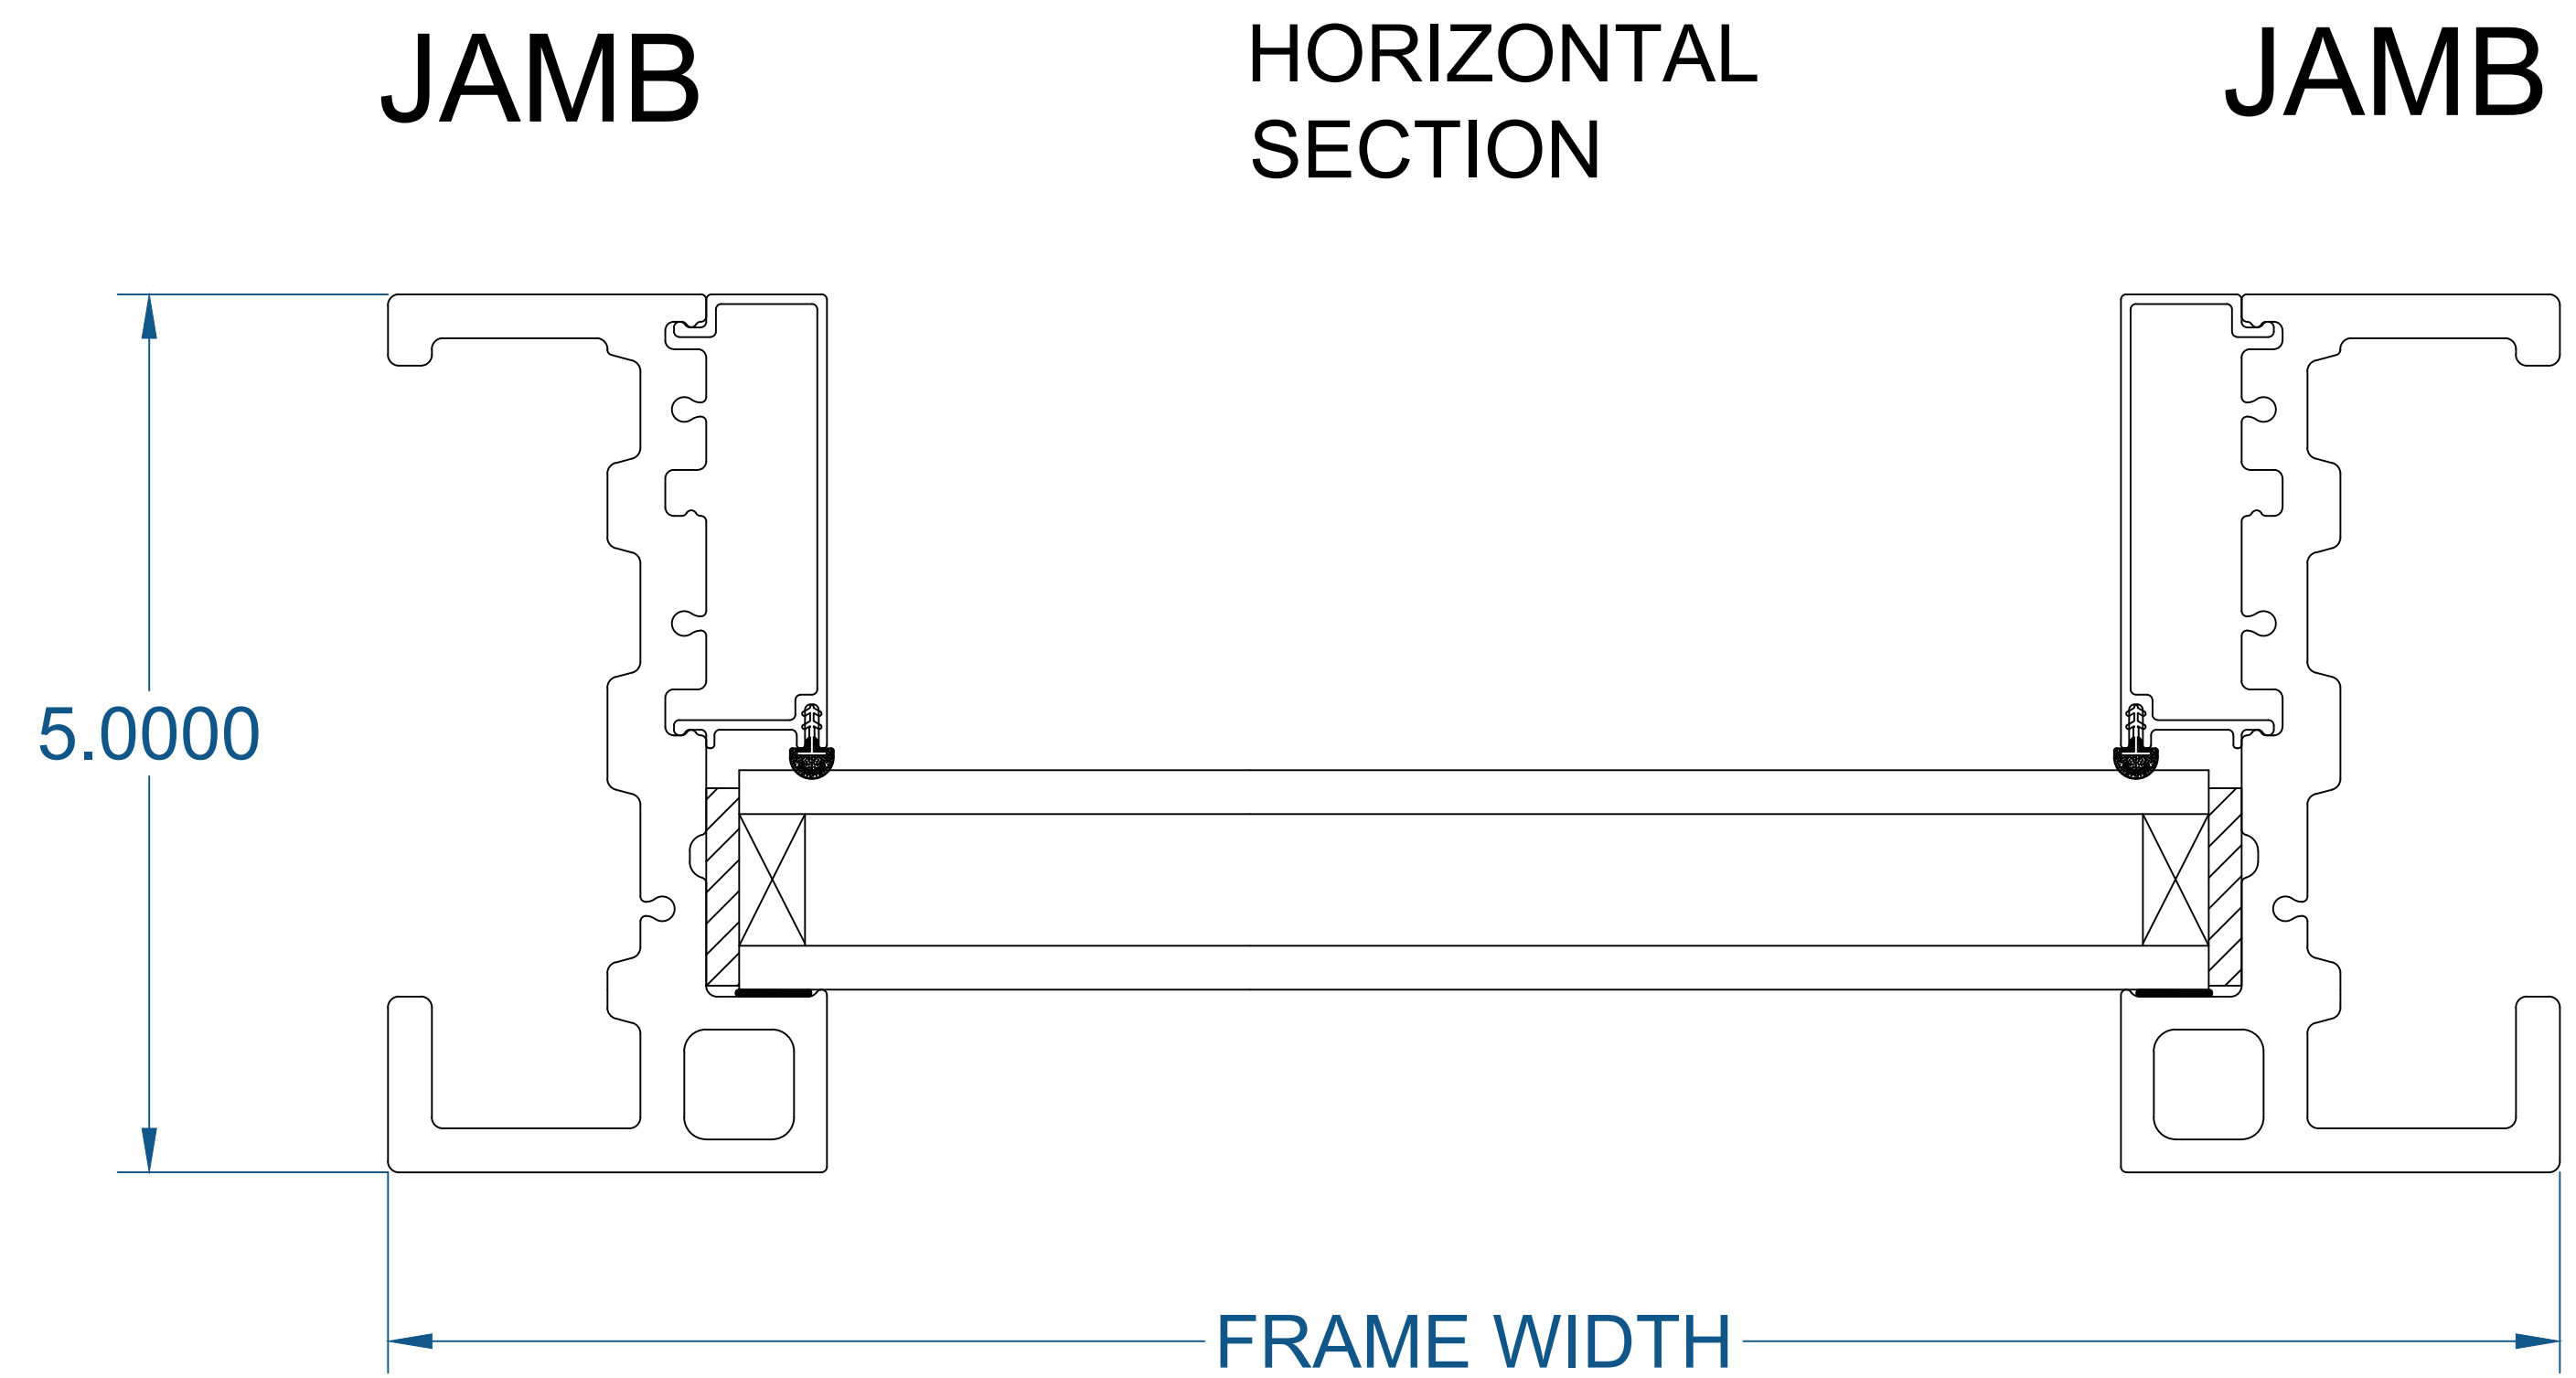

# 3000 SERIES STOREFRONT

(SECTION PROFILE)

SEE PRODUCT SPECIFICATIONS PAGE FOR COMPLETE PRODUCT DESCRIPTION.

SERIES/CONFIGURATION: 3000 SERIES STOREFRONT		 <b>FiberFrame™</b> Comfort Line® <small>FIBERGLASS WINDOWS, PATIO DOORS, SUNROOMS &amp; STOREFRONT</small>	COMFORT LINE LTD. 5500 ENTERPRISE BLVD. TOLEDO, OH 43612 419-729-8520	
DRAWING TYPE: DETAIL WINDOW PROFILES			THIS DRAWING IS THE PROPERTY OF COMFORT LINE LTD. DESIGN CONCEPTS AND INFORMATION MAY NOT BE REPRODUCED USED OR DISCLOSED WITHOUT THE WRITTEN PERMISSION OF COMFORT LINE LTD.	
		PROJECT: 3000 STOREFRONT		
		SCALE: 1' - 0" = 1' - 0"	QUOTE: ####	SHEET: SF2
DATE	REVISION	BY	DRAWN BY: AJL	