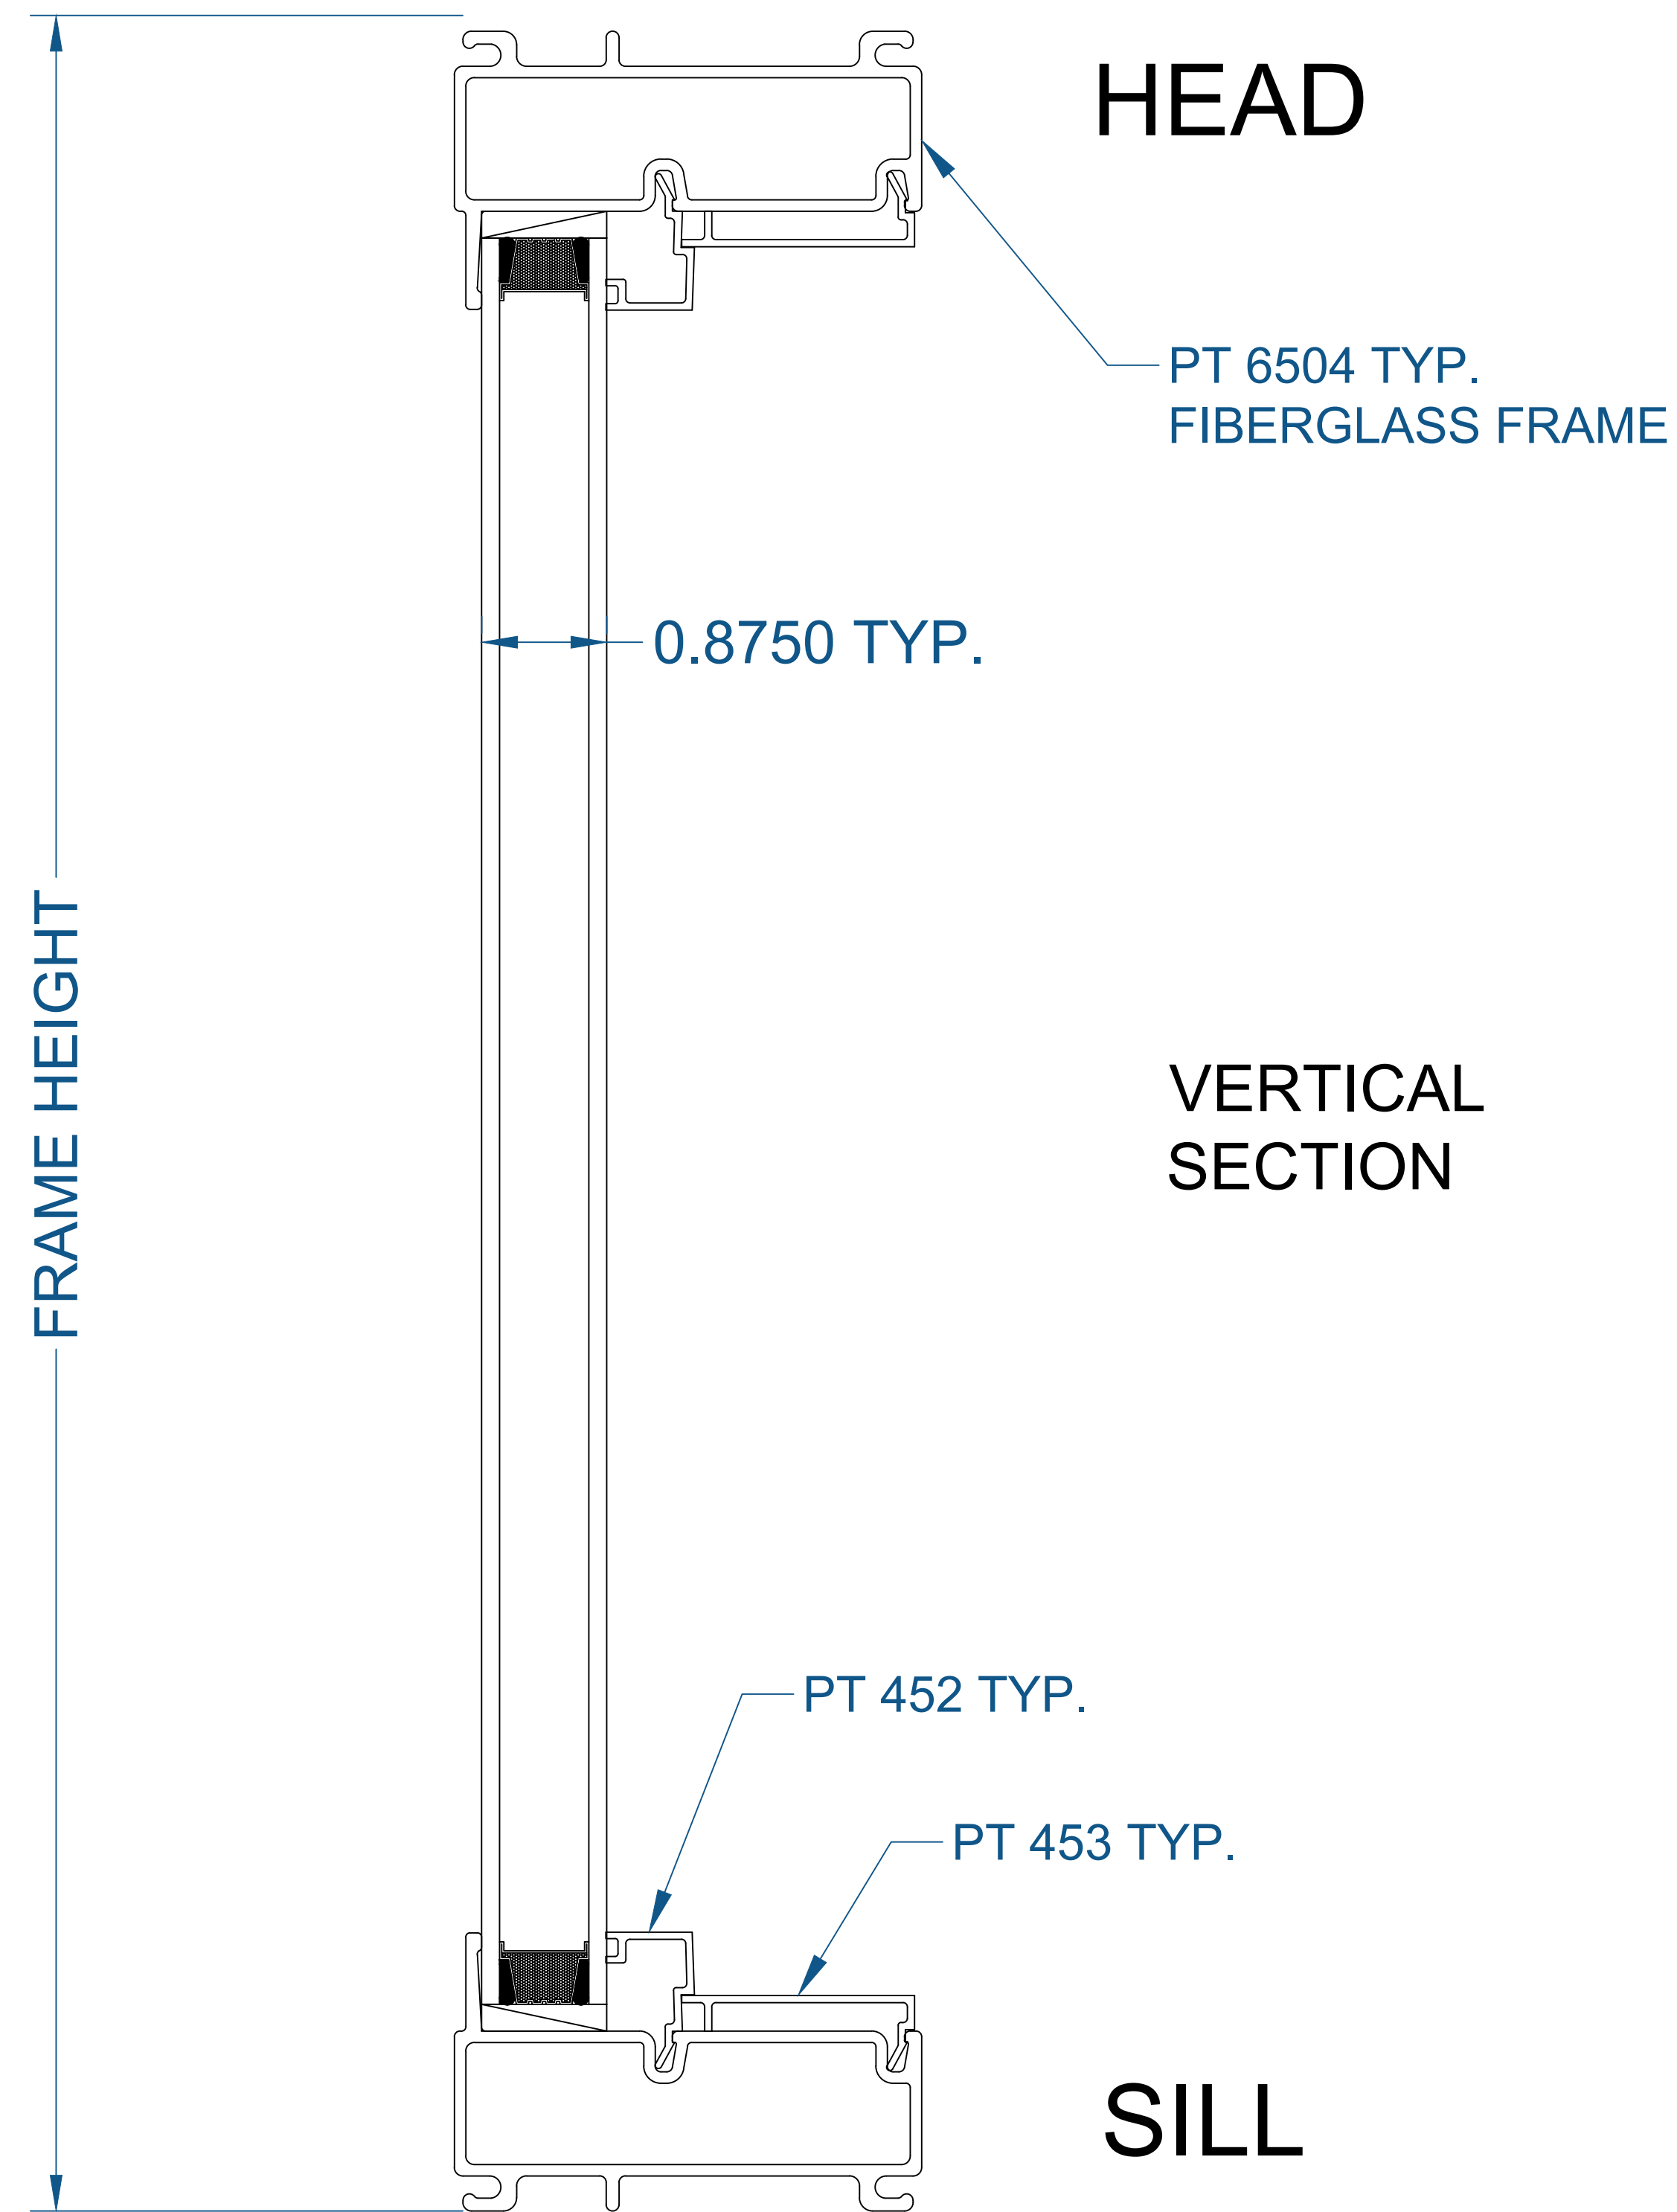

6500 SERIES PICTURE

(SECTION PROFILE)

SEE PRODUCT SPECIFICATIONS PAGE FOR COMPLETE PRODUCT DESCRIPTION.

SERIES/CONFIGURATION: 6500 SERIES PICTURE WINDOW		 FiberFrame™ Comfort Line® <small>FIBERGLASS WINDOWS, PATIO DOORS, SUNROOMS & STOREFRONT</small>	COMFORT LINE LTD. 5500 ENTERPRISE BLVD. TOLEDO, OH 43612 419-729-8520		
DRAWING TYPE: DETAIL WINDOW PROFILES			THIS DRAWING IS THE PROPERTY OF COMFORT LINE LTD. DESIGN CONCEPTS AND INFORMATION MAY NOT BE REPRODUCED USED OR DISCLOSED WITHOUT THE WRITTEN PERMISSION OF COMFORT LINE LTD.		
		PROJECT: 6500 PICTURE			
		SCALE: 1' - 0" = 1' - 0"			
		DATE: 2/13/17			
DATE	REVISION	BY	DRAWN BY: AJL	QUOTE: ####	SHEET: SPW2