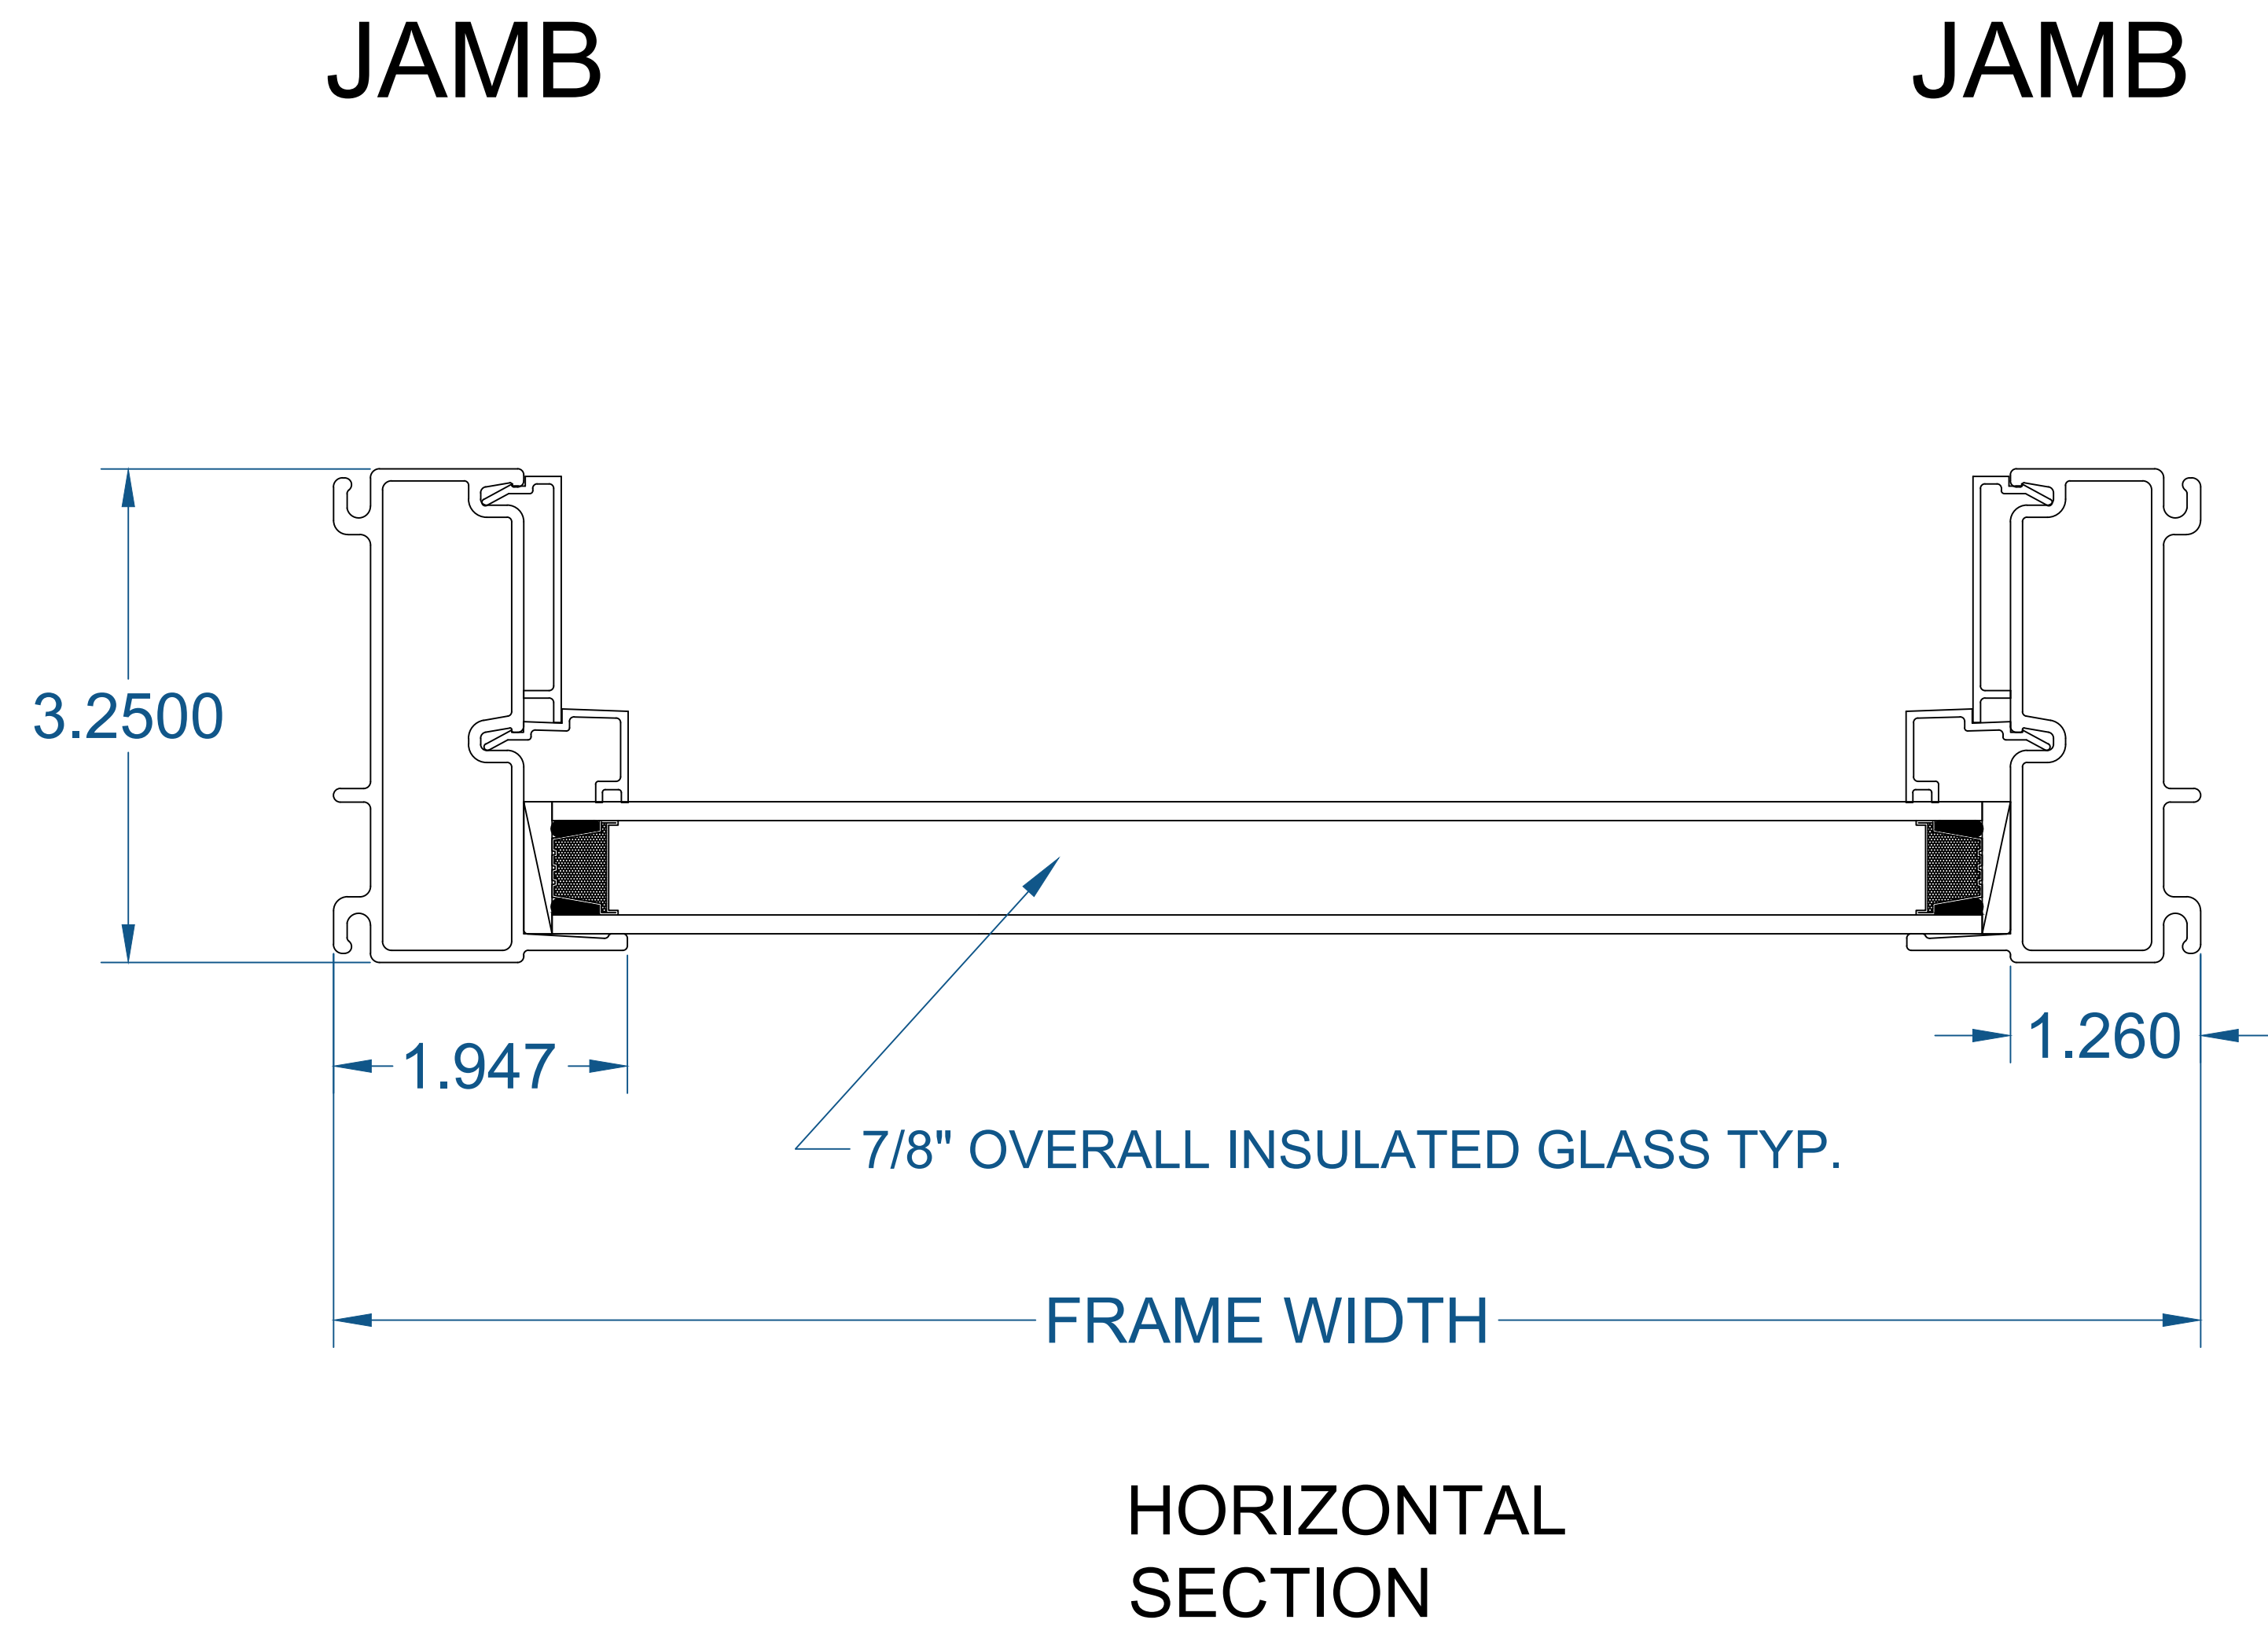

6500 SERIES PICTURE

(SECTION PROFILE)

SEE PRODUCT SPECIFICATIONS PAGE FOR COMPLETE PRODUCT DESCRIPTION.

SERIES/CONFIGURATION: 6500 SERIES PICTURE WINDOW		 FiberFrame™ Comfort Line® <small>FIBERGLASS WINDOWS, PATIO DOORS, SUNROOMS & STOREFRONT</small>	COMFORT LINE LTD. 5500 ENTERPRISE BLVD. TOLEDO, OH 43612 419-729-8520		
DRAWING TYPE: DETAIL WINDOW PROFILES			THIS DRAWING IS THE PROPERTY OF COMFORT LINE LTD. DESIGN CONCEPTS AND INFORMATION MAY NOT BE REPRODUCED USED OR DISCLOSED WITHOUT THE WRITTEN PERMISSION OF COMFORT LINE LTD.		
		PROJECT: 6500 PICTURE			
		SCALE: 1' - 0" = 1' - 0"			
		DATE: 2/13/17			
DATE	REVISION	BY	DRAWN BY: AJL	QUOTE: ####	SHEET: SPW2