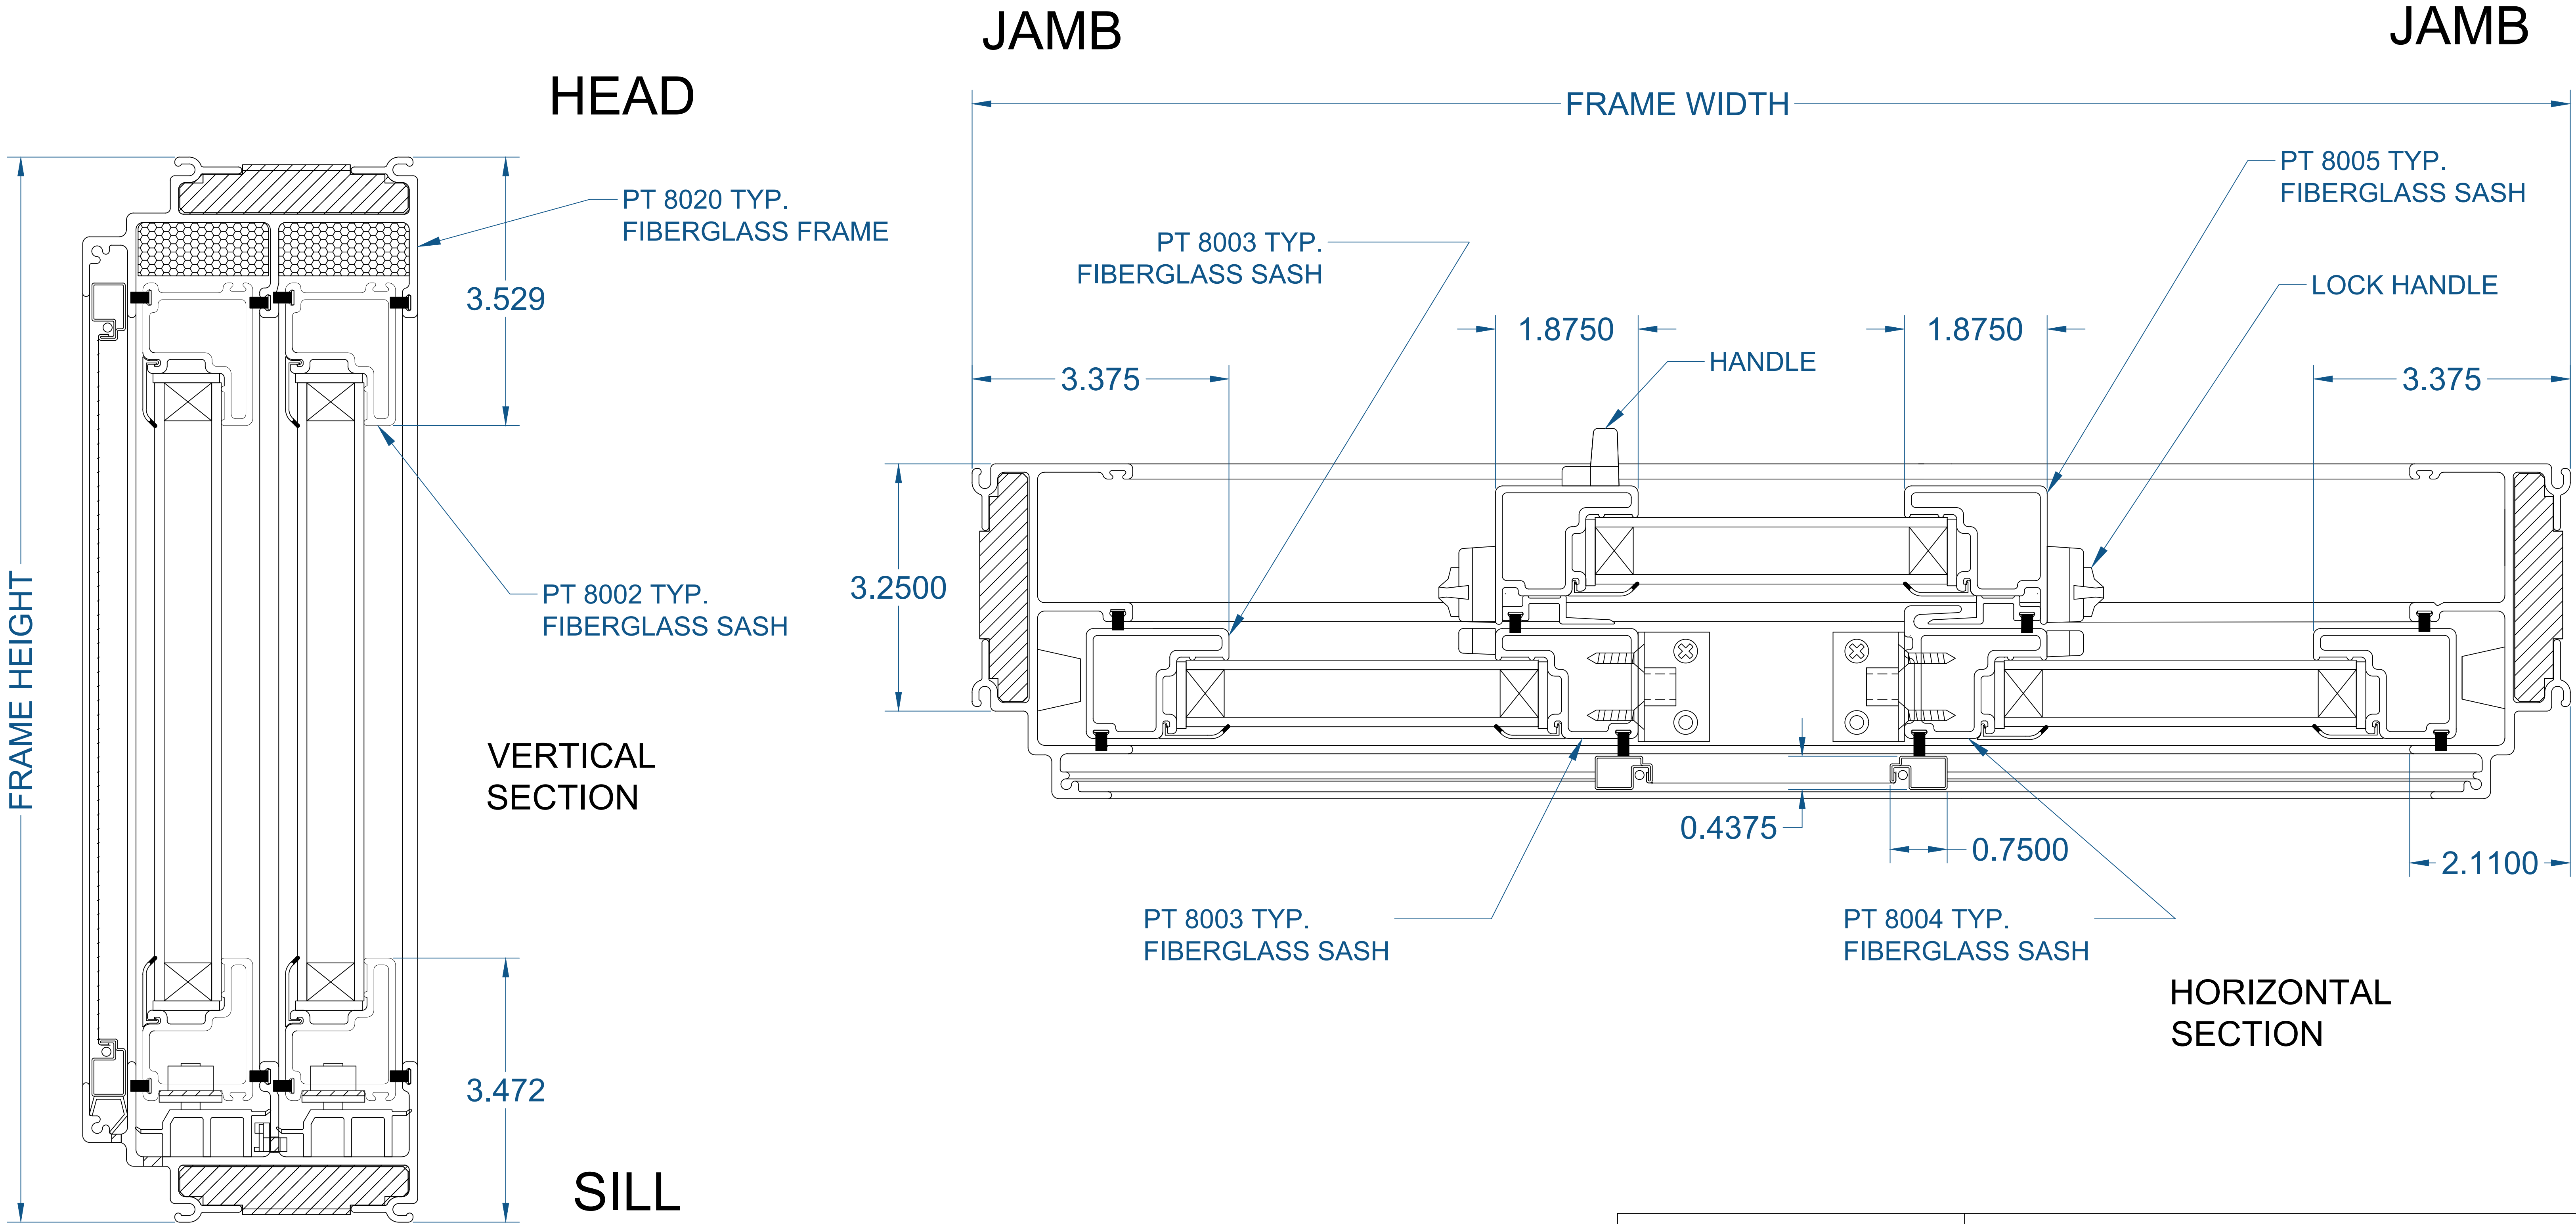

8000 SERIES SLIDER - 2 LITE (DUAL SLIDE)

(SECTION PROFILE)

SEE PRODUCT SPECIFICATIONS PAGE FOR COMPLETE PRODUCT DESCRIPTION.

SERIES/CONFIGURATION:			 COMFORT LINE LTD. 5500 ENTERPRISE BLVD. TOLEDO, OH 43612 419-729-8520		
8000 SERIES SLIDER					
DRAWING TYPE:			THIS DRAWING IS THE PROPERTY OF COMFORT LINE LTD. DESIGN CONCEPTS AND INFORMATION MAY NOT BE REPRODUCED USED OR DISCLOSED WITHOUT THE WRITTEN PERMISSION OF COMFORT LINE LTD.		
DETAIL WINDOW PROFILES					
			PROJECT:	8000 SLIDER	
			SCALE:	1' - 0" = 1' - 0"	
			DATE:	2/13/17	
DATE	REVISION	BY	DRAWN BY:	AJL	QUOTE: ##### SHEET: SL2.1

8000 SERIES SLIDER - 3 LITE (END VENT)

(SECTION PROFILE)

SEE PRODUCT SPECIFICATIONS PAGE FOR COMPLETE PRODUCT DESCRIPTION.

SERIES/CONFIGURATION: 8000 SERIES SLIDER			 COMFORT LINE LTD. 5500 ENTERPRISE BLVD. TOLEDO, OH 43612 419-729-8520
DRAWING TYPE: DETAIL WINDOW PROFILES			
			THIS DRAWING IS THE PROPERTY OF COMFORT LINE LTD. DESIGN CONCEPTS AND INFORMATION MAY NOT BE REPRODUCED USED OR DISCLOSED WITHOUT THE WRITTEN PERMISSION OF COMFORT LINE LTD.
			PROJECT: 8000 SLIDER
DATE	REVISION	BY	SCALE: 1' - 0" = 1' - 0" DATE: 2/13/17 DRAWN BY: AJL
			QUOTE: #### SHEET: SL2.2

8000 SERIES SLIDER - 3 LITE (CENTER VENT)

(SECTION PROFILE)

SEE PRODUCT SPECIFICATIONS PAGE FOR COMPLETE PRODUCT DESCRIPTION.

SERIES/CONFIGURATION: 8000 SERIES SLIDER		 COMFORT LINE LTD. 5500 ENTERPRISE BLVD. TOLEDO, OH 43612 419-729-8520
DRAWING TYPE: DETAIL WINDOW PROFILES		
THIS DRAWING IS THE PROPERTY OF COMFORT LINE LTD. DESIGN CONCEPTS AND INFORMATION MAY NOT BE REPRODUCED USED OR DISCLOSED WITHOUT THE WRITTEN PERMISSION OF COMFORT LINE LTD.		
		PROJECT: 8000 SLIDER
		SCALE: 1' - 0" = 1' - 0"
		DATE: 2/13/17
DATE	REVISION	BY
		DRAWN BY: AJL
		QUOTE: ####
		SHEET: SL2.3