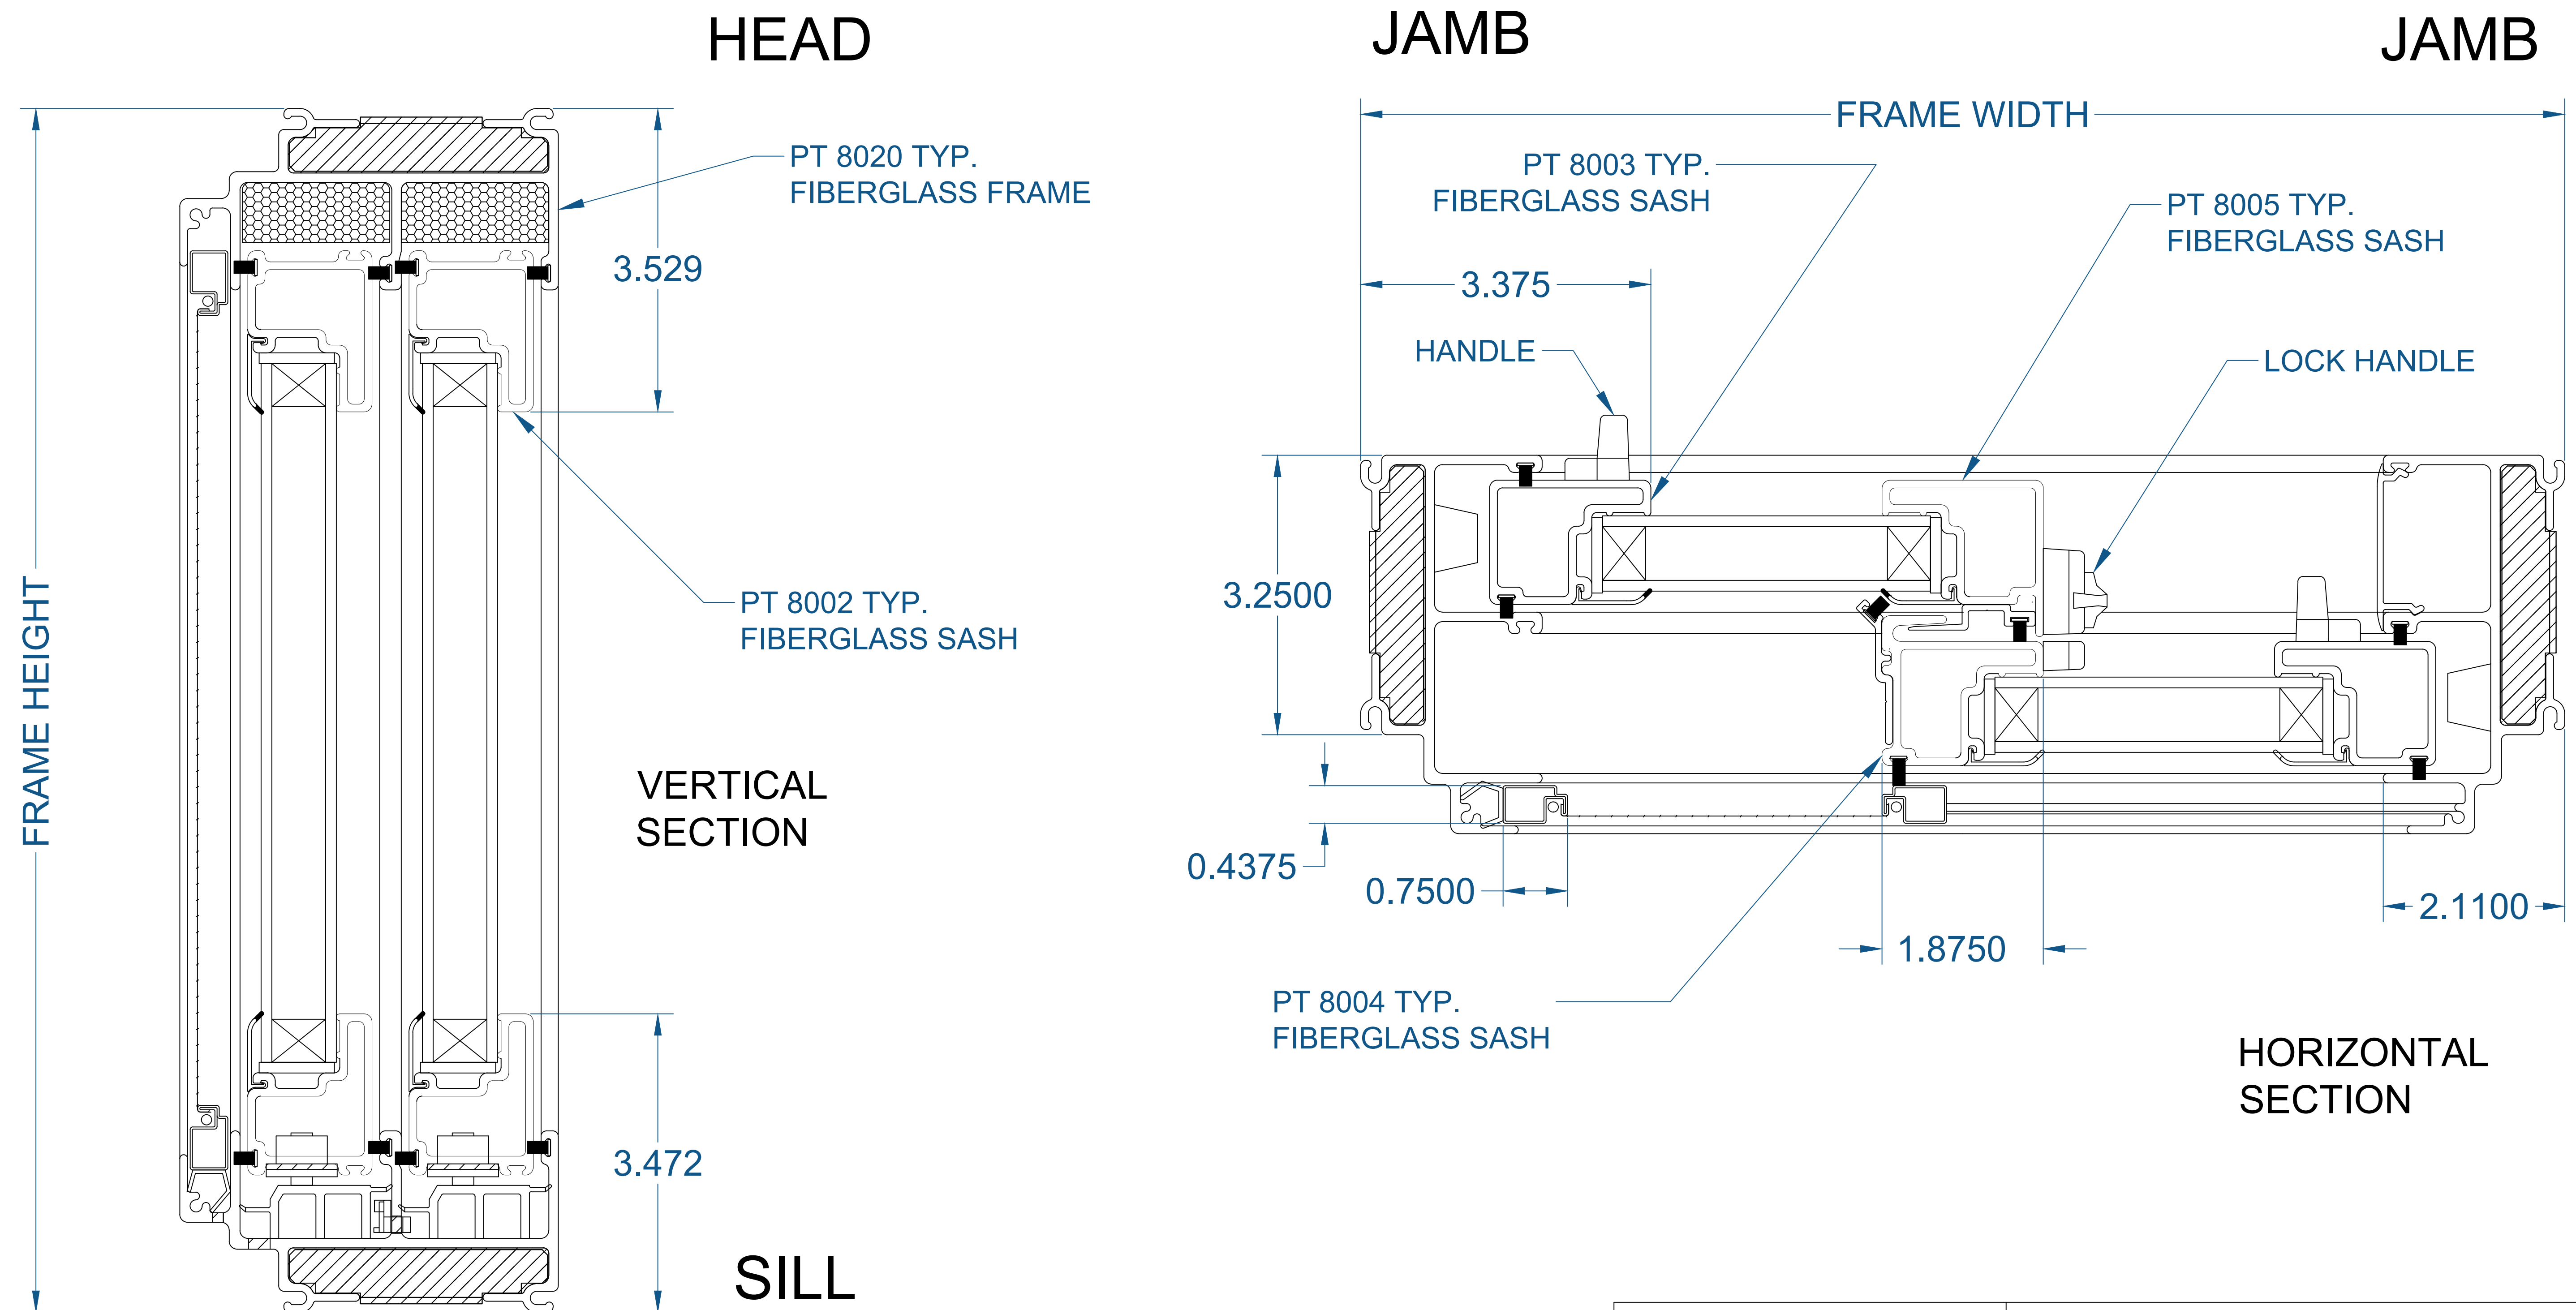

8000 SERIES SLIDER - 2 LITE (DUAL SLIDE)

(SECTION PROFILE)

SEE PRODUCT SPECIFICATIONS PAGE FOR COMPLETE PRODUCT DESCRIPTION.

SERIES/CONFIGURATION:			 COMFORT LINE LTD. 5500 ENTERPRISE BLVD. TOLEDO, OH 43612 419-729-8520		
8000 SERIES SLIDER					
DRAWING TYPE:			THIS DRAWING IS THE PROPERTY OF COMFORT LINE LTD. DESIGN CONCEPTS AND INFORMATION MAY NOT BE REPRODUCED USED OR DISCLOSED WITHOUT THE WRITTEN PERMISSION OF COMFORT LINE LTD.		
DETAIL WINDOW PROFILES					
			PROJECT:	8000 SLIDER	
			SCALE:	1' - 0" = 1' - 0"	
			DATE:	2/13/17	
DATE	REVISION	BY	DRAWN BY:	AJL	QUOTE: ##### SHEET: SL2.1

8000 SERIES SLIDER - 3 LITE (END VENT)

(SECTION PROFILE)

SEE PRODUCT SPECIFICATIONS PAGE FOR COMPLETE PRODUCT DESCRIPTION.

SERIES/CONFIGURATION: 8000 SERIES SLIDER			 COMFORT LINE LTD. 5500 ENTERPRISE BLVD. TOLEDO, OH 43612 419-729-8520
DRAWING TYPE: DETAIL WINDOW PROFILES			
			THIS DRAWING IS THE PROPERTY OF COMFORT LINE LTD. DESIGN CONCEPTS AND INFORMATION MAY NOT BE REPRODUCED USED OR DISCLOSED WITHOUT THE WRITTEN PERMISSION OF COMFORT LINE LTD.
			PROJECT: 8000 SLIDER
DATE	REVISION	BY	SCALE: 1' - 0" = 1' - 0" DATE: 2/13/17 DRAWN BY: AJL
			QUOTE: #### SHEET: SL2.2

8000 SERIES SLIDER - 3 LITE (CENTER VENT)

(SECTION PROFILE)

SEE PRODUCT SPECIFICATIONS PAGE FOR COMPLETE PRODUCT DESCRIPTION.

SERIES/CONFIGURATION: 8000 SERIES SLIDER		 COMFORT LINE LTD. 5500 ENTERPRISE BLVD. TOLEDO, OH 43612 419-729-8520
DRAWING TYPE: DETAIL WINDOW PROFILES		
THIS DRAWING IS THE PROPERTY OF COMFORT LINE LTD. DESIGN CONCEPTS AND INFORMATION MAY NOT BE REPRODUCED USED OR DISCLOSED WITHOUT THE WRITTEN PERMISSION OF COMFORT LINE LTD.		
		PROJECT: 8000 SLIDER
		SCALE: 1' - 0" = 1' - 0"
		DATE: 2/13/17
DATE	REVISION	BY
		DRAWN BY: AJL
		QUOTE: ####
		SHEET: SL2.3