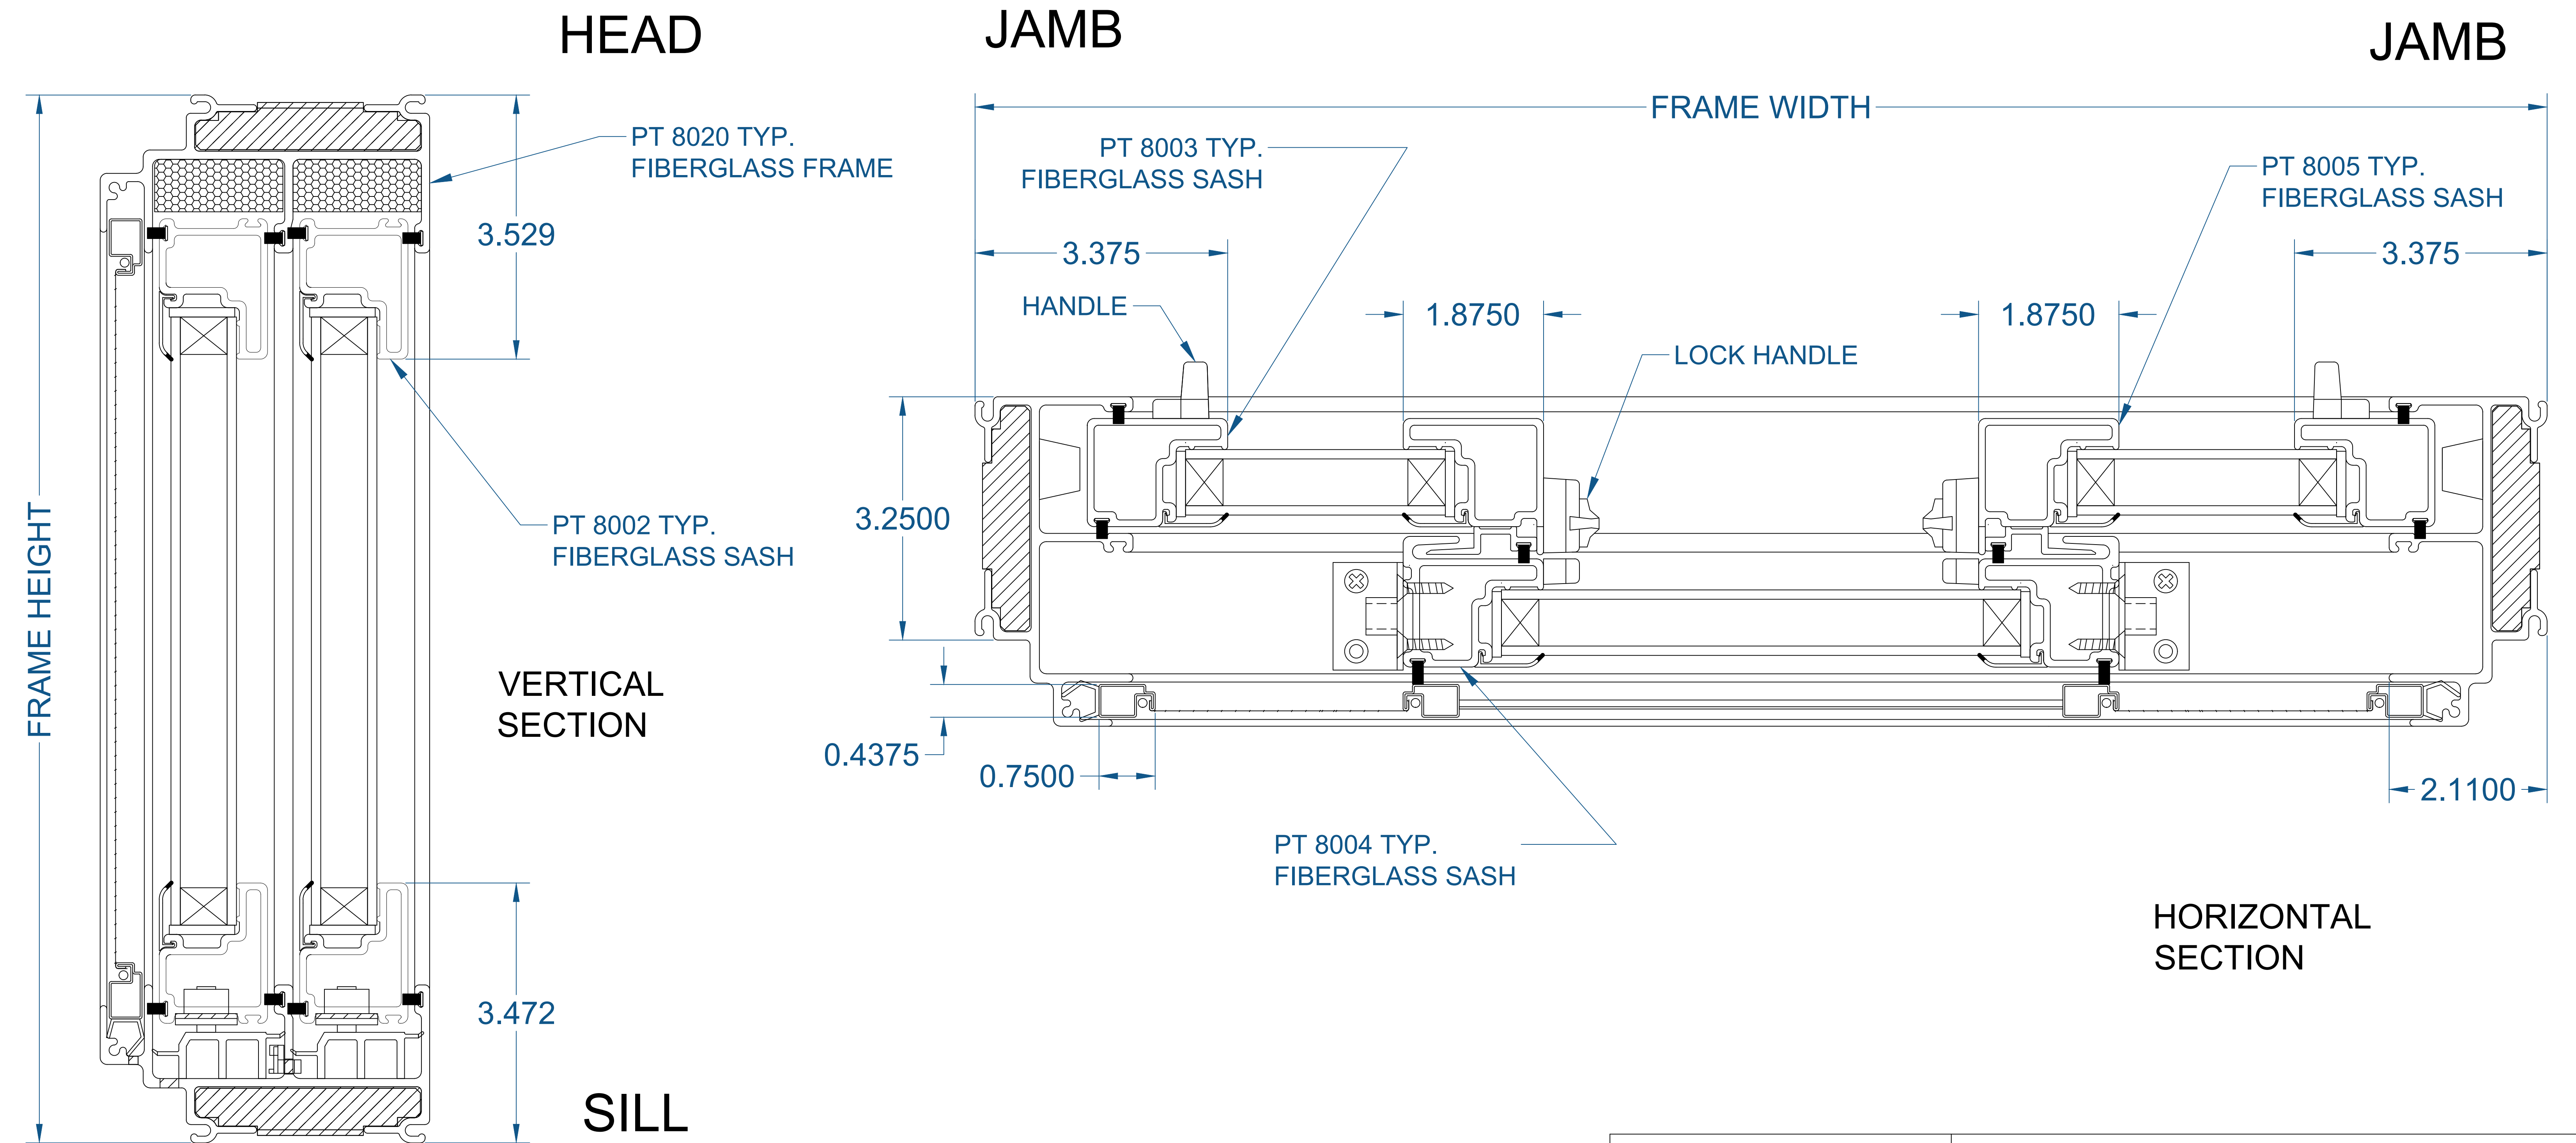

8000 SERIES SLIDER - 2 LITE (DUAL SLIDE)

(SECTION PROFILE)

SEE PRODUCT SPECIFICATIONS PAGE FOR COMPLETE PRODUCT DESCRIPTION.

SERIES/CONFIGURATION:			 COMFORT LINE LTD. 5500 ENTERPRISE BLVD. TOLEDO, OH 43612 419-729-8520		
8000 SERIES SLIDER					
DRAWING TYPE:			THIS DRAWING IS THE PROPERTY OF COMFORT LINE LTD. DESIGN CONCEPTS AND INFORMATION MAY NOT BE REPRODUCED USED OR DISCLOSED WITHOUT THE WRITTEN PERMISSION OF COMFORT LINE LTD.		
DETAIL WINDOW PROFILES					
			PROJECT:	8000 SLIDER	
			SCALE:	1' - 0" = 1' - 0"	
			DATE:	2/13/17	
DATE	REVISION	BY	DRAWN BY:	AJL	QUOTE: ##### SHEET: SL2.1

8000 SERIES SLIDER - 3 LITE (END VENT)

(SECTION PROFILE)

SEE PRODUCT SPECIFICATIONS PAGE FOR COMPLETE PRODUCT DESCRIPTION.

SERIES/CONFIGURATION: 8000 SERIES SLIDER			 COMFORT LINE LTD. 5500 ENTERPRISE BLVD. TOLEDO, OH 43612 419-729-8520
DRAWING TYPE: DETAIL WINDOW PROFILES			
			THIS DRAWING IS THE PROPERTY OF COMFORT LINE LTD. DESIGN CONCEPTS AND INFORMATION MAY NOT BE REPRODUCED USED OR DISCLOSED WITHOUT THE WRITTEN PERMISSION OF COMFORT LINE LTD.
			PROJECT: 8000 SLIDER
DATE	REVISION	BY	SCALE: 1' - 0" = 1' - 0" DATE: 2/13/17 DRAWN BY: AJL
			QUOTE: #### SHEET: SL2.2

8000 SERIES SLIDER - 3 LITE (CENTER VENT)

(SECTION PROFILE)

SEE PRODUCT SPECIFICATIONS PAGE FOR COMPLETE PRODUCT DESCRIPTION.

SERIES/CONFIGURATION: 8000 SERIES SLIDER		 COMFORT LINE LTD. 5500 ENTERPRISE BLVD. TOLEDO, OH 43612 419-729-8520
DRAWING TYPE: DETAIL WINDOW PROFILES		
THIS DRAWING IS THE PROPERTY OF COMFORT LINE LTD. DESIGN CONCEPTS AND INFORMATION MAY NOT BE REPRODUCED USED OR DISCLOSED WITHOUT THE WRITTEN PERMISSION OF COMFORT LINE LTD.		
		PROJECT: 8000 SLIDER
		SCALE: 1' - 0" = 1' - 0"
		DATE: 2/13/17
DATE	REVISION	BY
		DRAWN BY: AJL
		QUOTE: ####
		SHEET: SL2.3