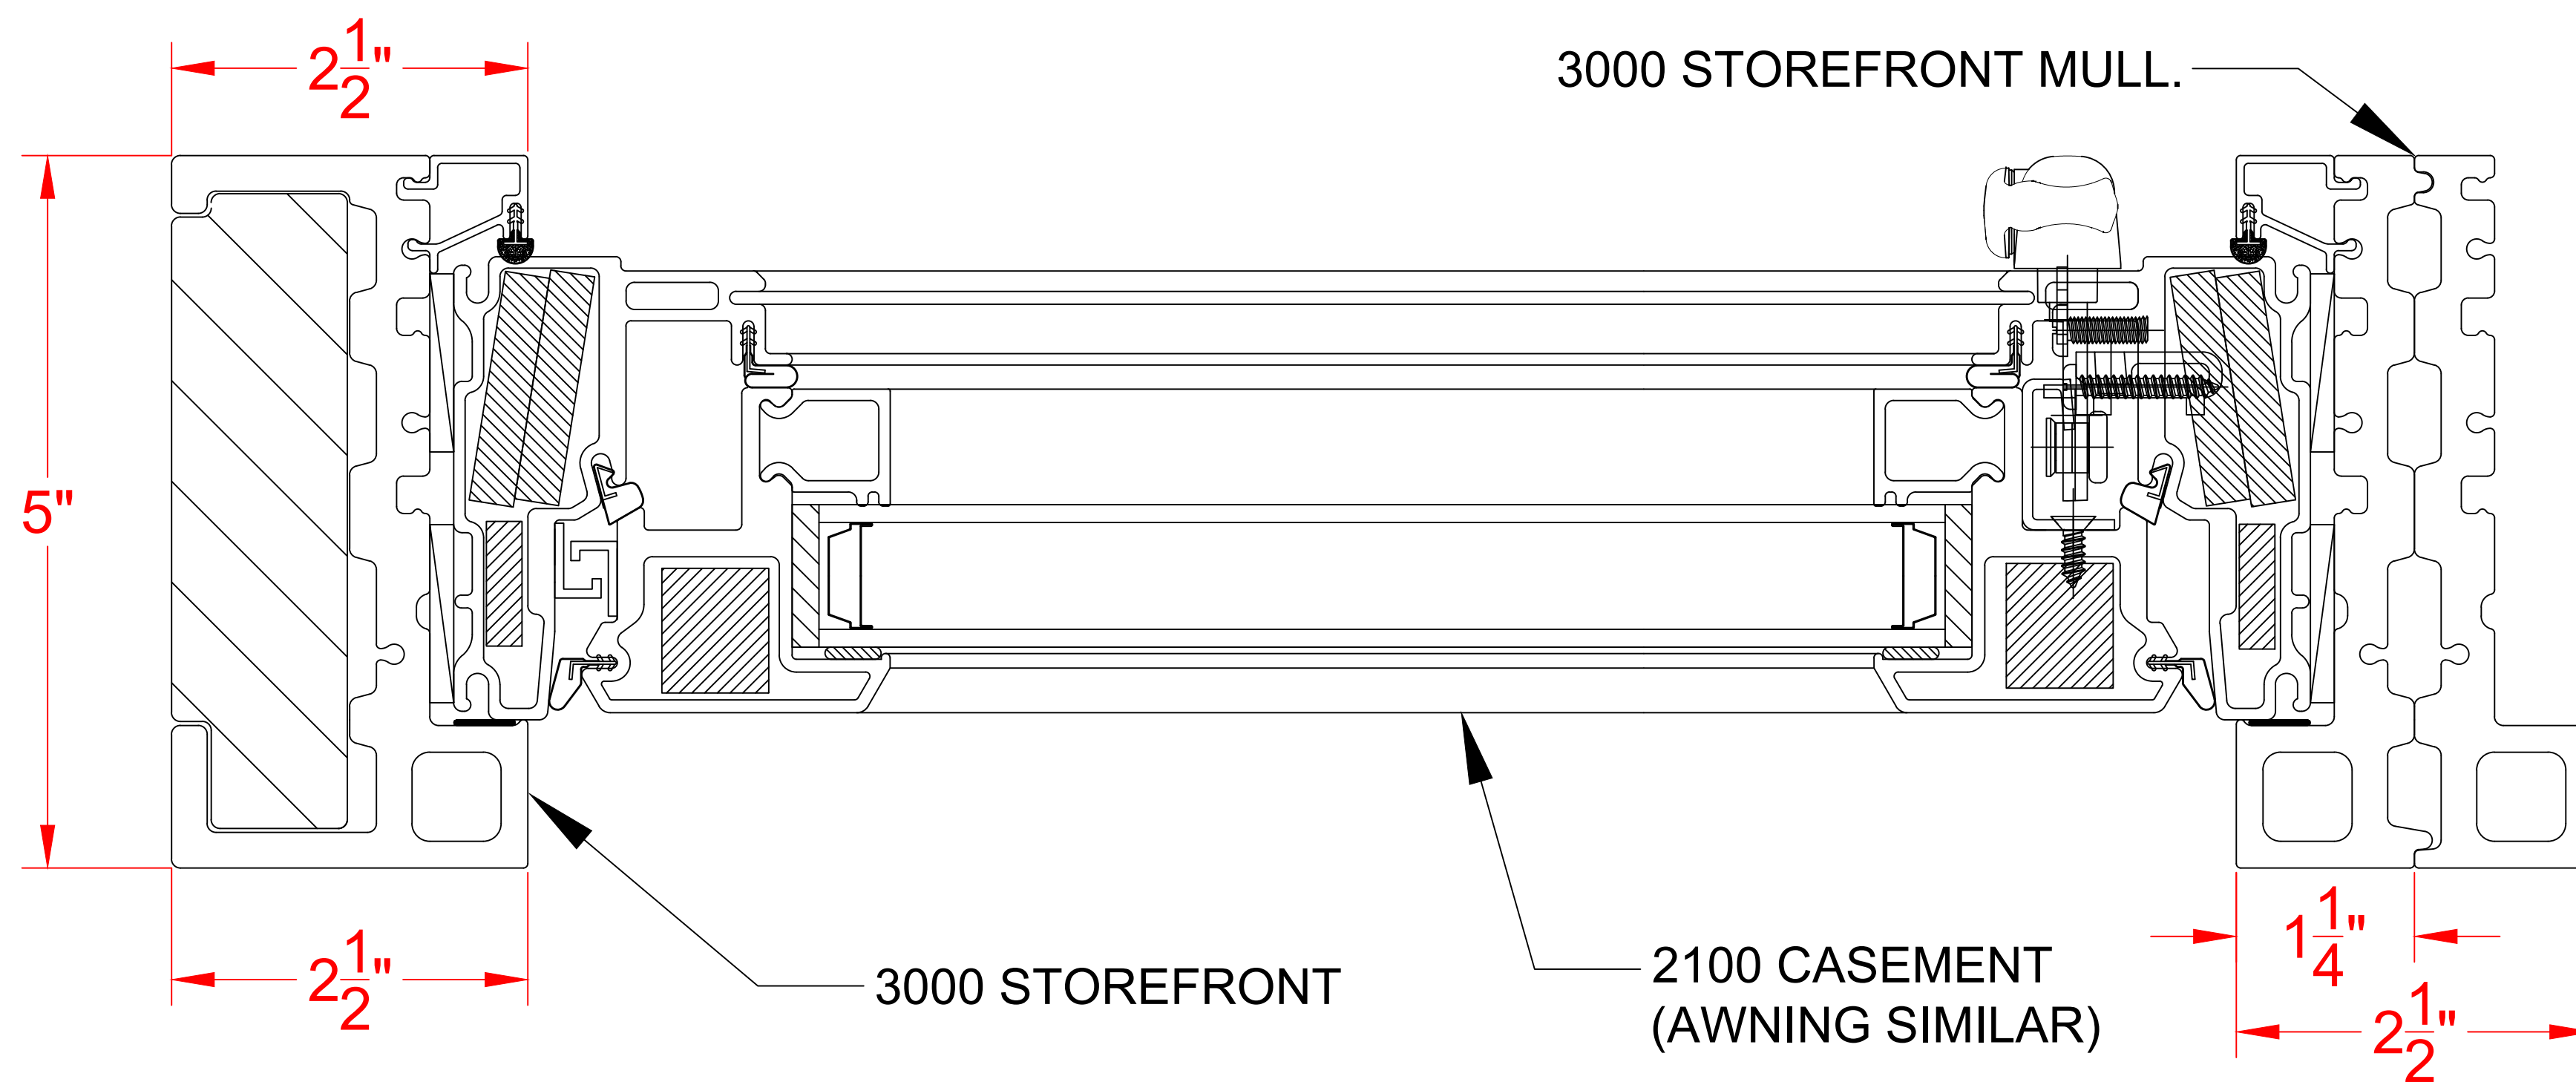

# 3000 SERIES STOREFRONT

(OPERABLE WINDOW & DOOR OPTIONS)

## OPERABLE WINDOW OPTIONS INCLUDE:

- 2100 SERIES AWNING
- 2100 SERIES CASEMENT

# MULL. DETAIL - 3000 STOREFRONT SERIES MULL W/ 2100 CASEMENT WINDOW (BY CLL) - TYP.

# MULL. DETAIL - 3000 STOREFRONT SERIES MULL W/ DOOR (BY OTHER) - TYP.