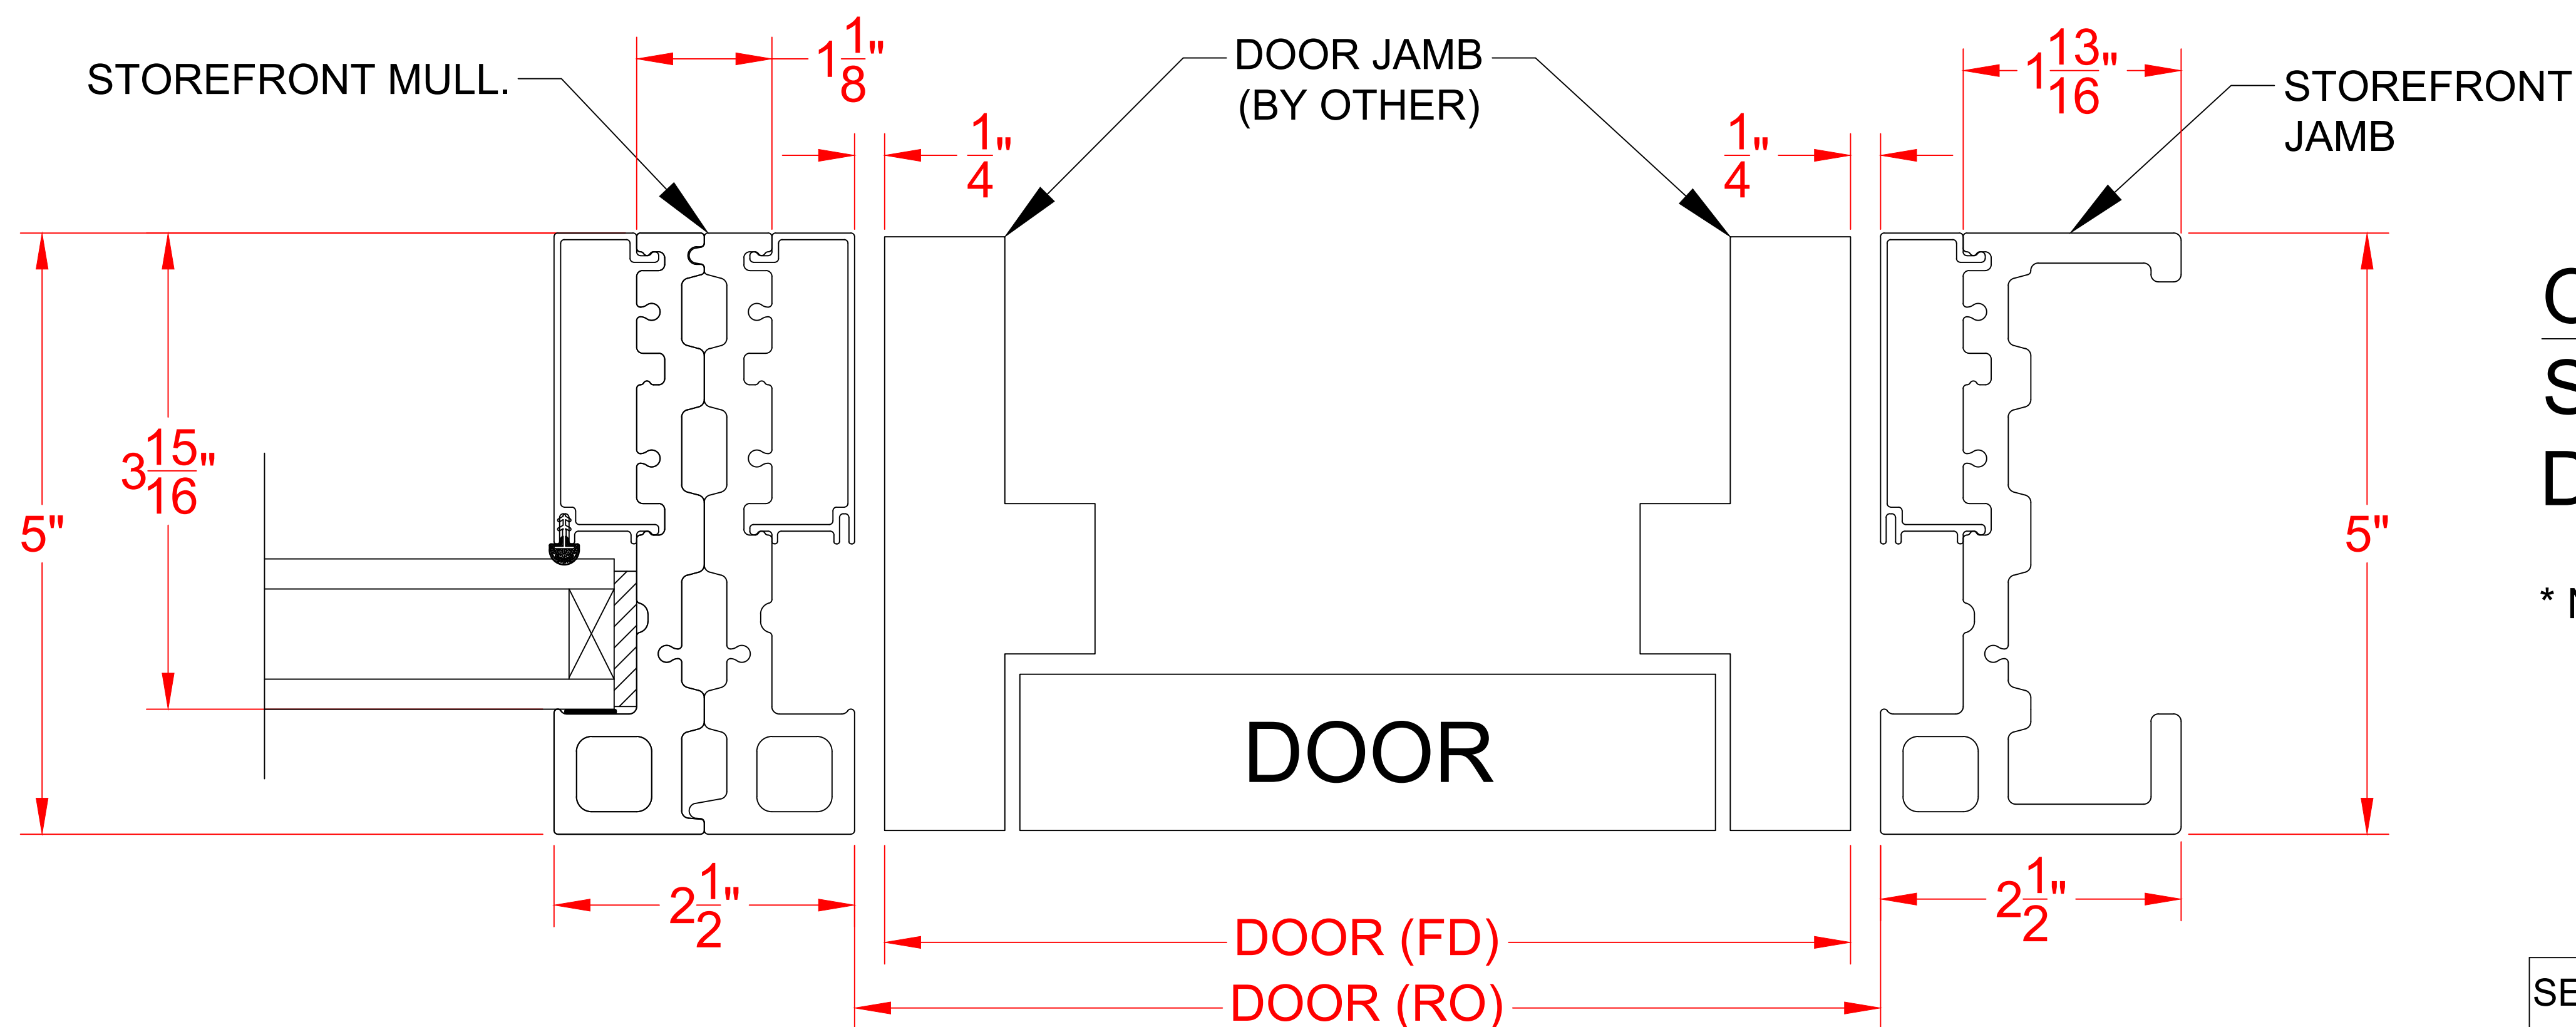

# 3000 SERIES STOREFRONT

(OPERABLE WINDOW & DOOR OPTIONS)

# MULL. DETAIL - 3000 STOREFRONT SERIES MULL W/ 2100 CASEMENT WINDOW (BY CLL) - TYP.

# MULL. DETAIL - 3000 STOREFRONT SERIES MULL W/ DOOR (BY OTHER) - TYP.

## OPERABLE DOOR OPTIONS INCLUDE:

- SINGLE PANEL - (BY OTHER)
- DOUBLE PANEL - (BY OTHER)

\* NOTE:

- ALL DRAWINGS ARE FOR REFERENCE PURPOSES ONLY
- ACTUAL INSTALLATION, FASTENERS, ETC. MAY VARY
- DOOR PANEL & FRAME SIZES MAY VARY
- ALL DOORS & DOOR FRAMES ARE SUPPLIED BY OTHER