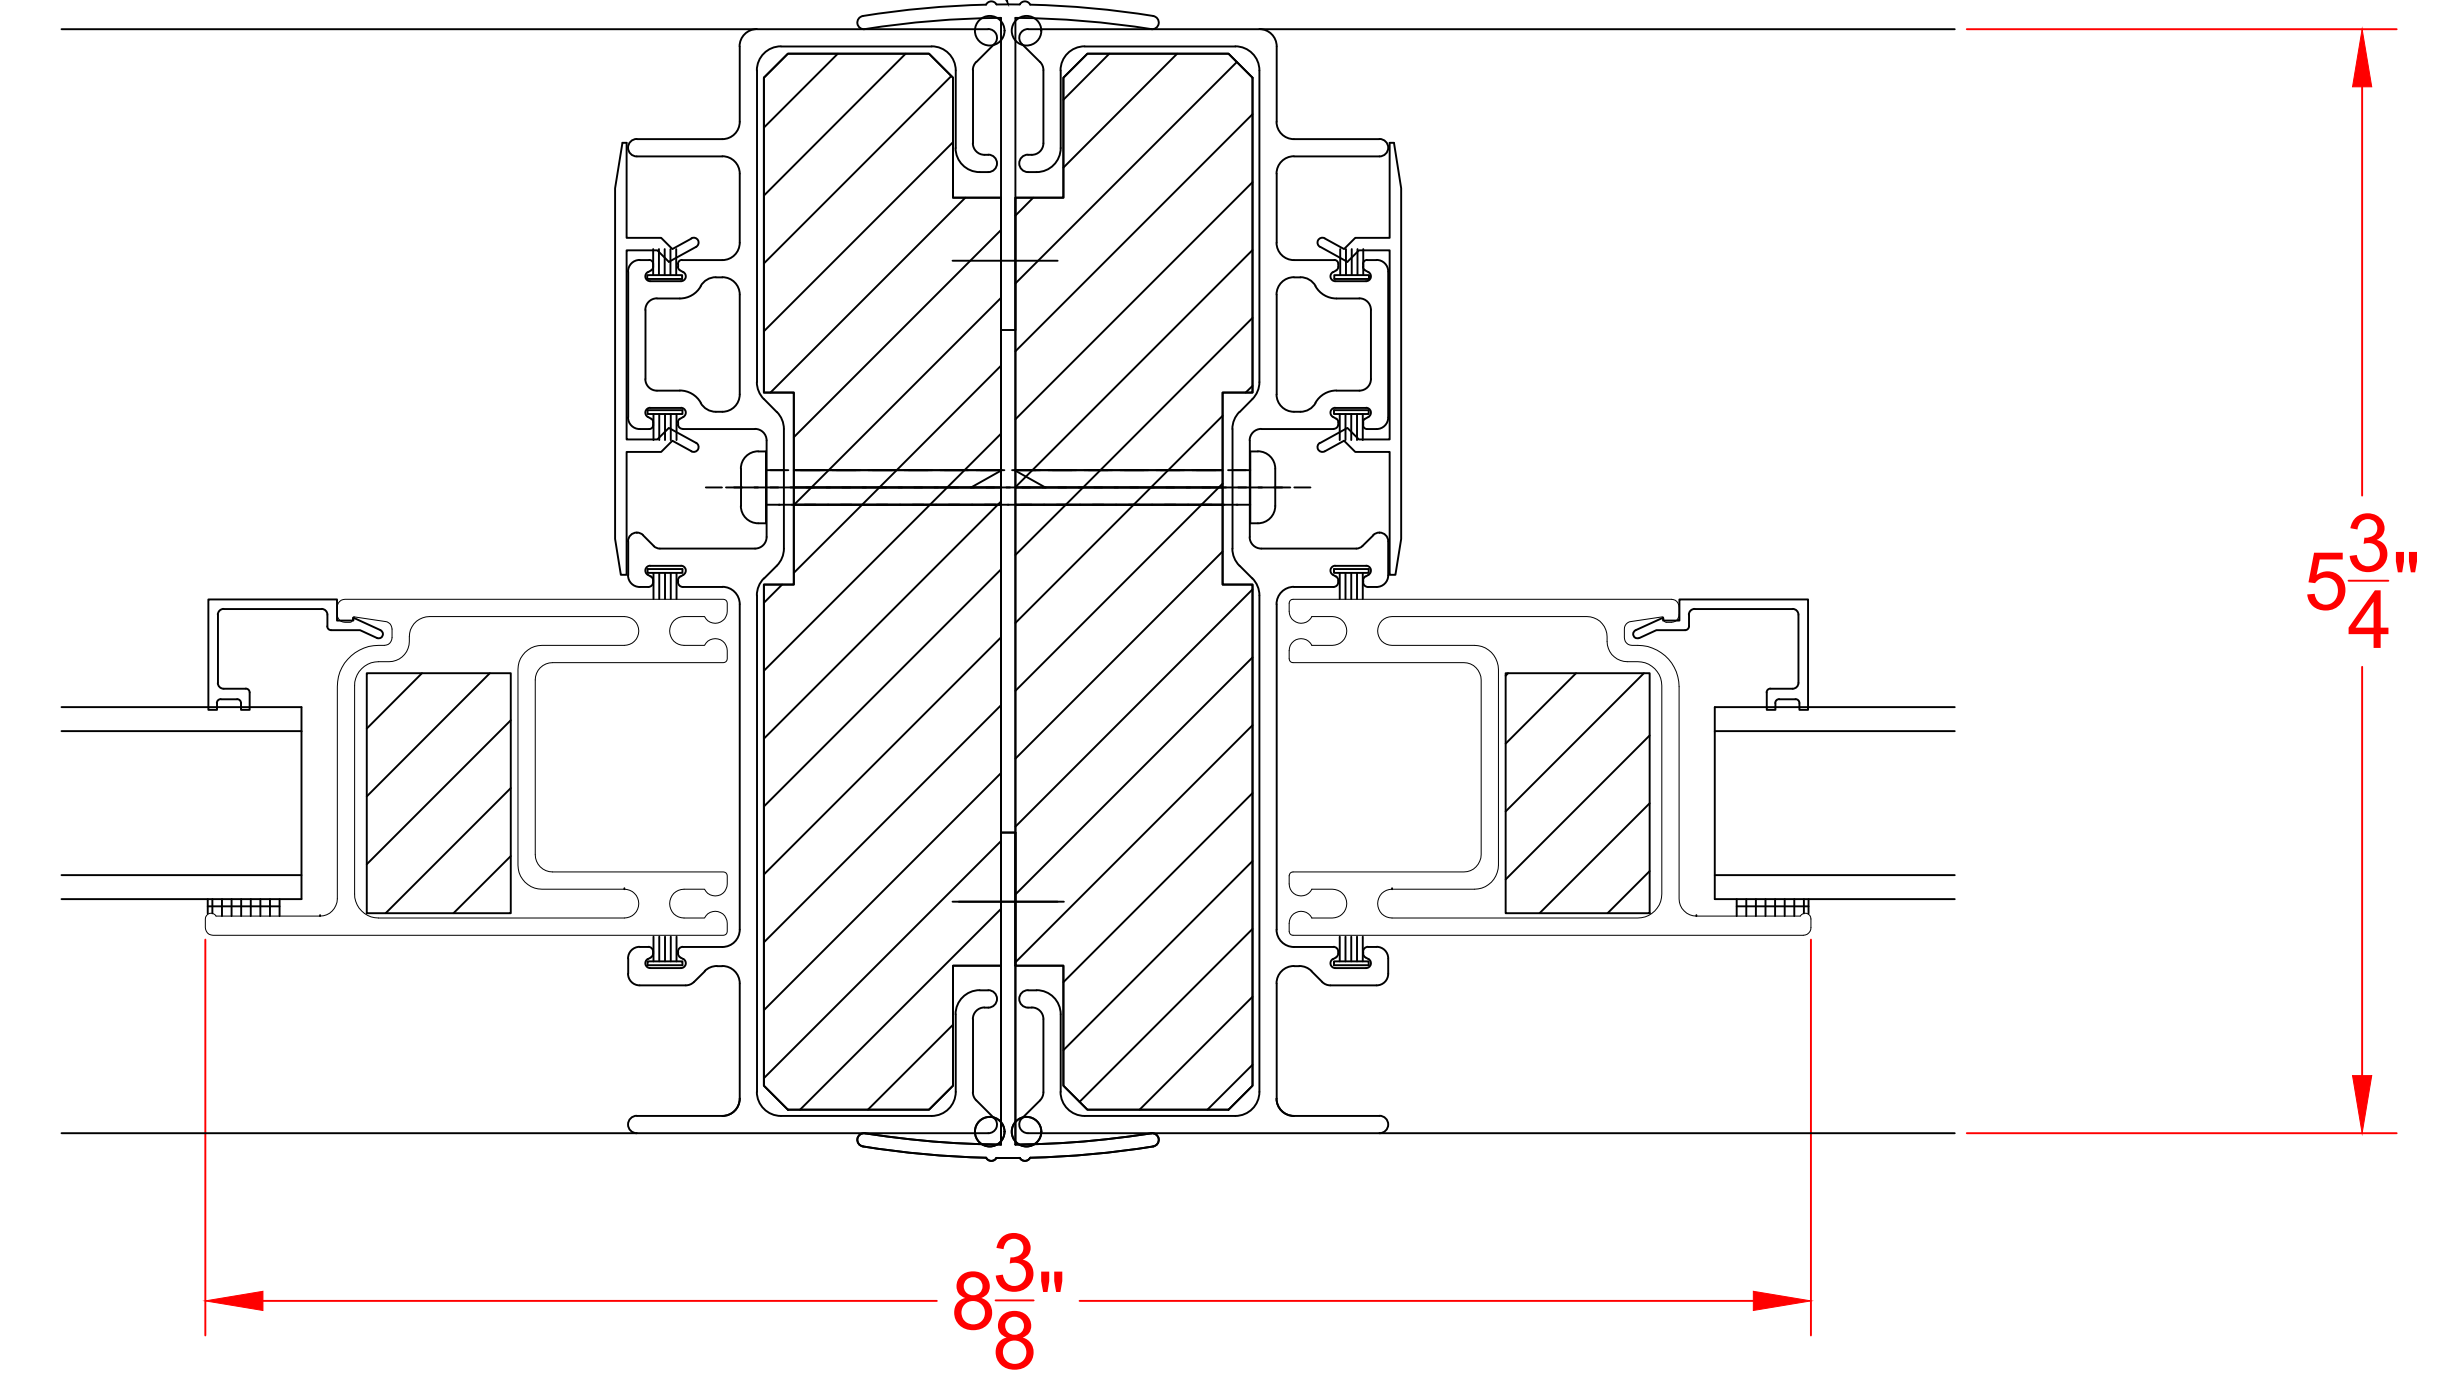

# 5000 SERIES PATIO DOOR

(MULLING DETAIL)

MULLING OPTIONS INCLUDE:

5000 SERIES DOORS

5000 SERIES TRANSOMS

# MULL. DETAIL - DOOR / TRANSOM - TYP.  
HORIZONTAL MULLS

MULL. STRIP,  
SEE MULLING  
INSTRUCTIONS

# MULL. DETAIL - DOOR / DOOR - TYP.  
VERTICAL MULLS

SEE PRODUCT SPECIFICATIONS PAGE FOR COMPLETE PRODUCT DESCRIPTION.

|   |          |  |  |            |
|---|----------|--|--|------------|
| SERIES/CONFIGURATION:<br>5000 SERIES PATIO DOOR |          |  <b>FiberFrame™</b><br>Comfort Line®<br><small>FIBERGLASS WINDOWS, PATIO DOORS, SUNROOMS &amp; STOREFRONT</small> | COMFORT LINE LTD.<br>5500 ENTERPRISE BLVD.<br>TOLEDO, OH 43612<br>419-729-8520   |            |
| DRAWING TYPE:<br>MULLING SECTION DETAIL         |          |  | THIS DRAWING IS THE PROPERTY OF COMFORT LINE LTD.<br>DESIGN CONCEPTS AND INFORMATION MAY NOT BE<br>REPRODUCED USED OR DISCLOSED WITHOUT THE WRITTEN<br>PERMISSION OF COMFORT LINE LTD. |            |
|   |          | SCALE: 6" = 1' - 0"  | PROJECT: 5000 PATIO DOOR   |            |
|   |          | DATE: 2/13/17  | QUOTE: ####  | SHEET: PD5 |
| DATE  | REVISION | BY   | DRAWN BY: AJL  |            |