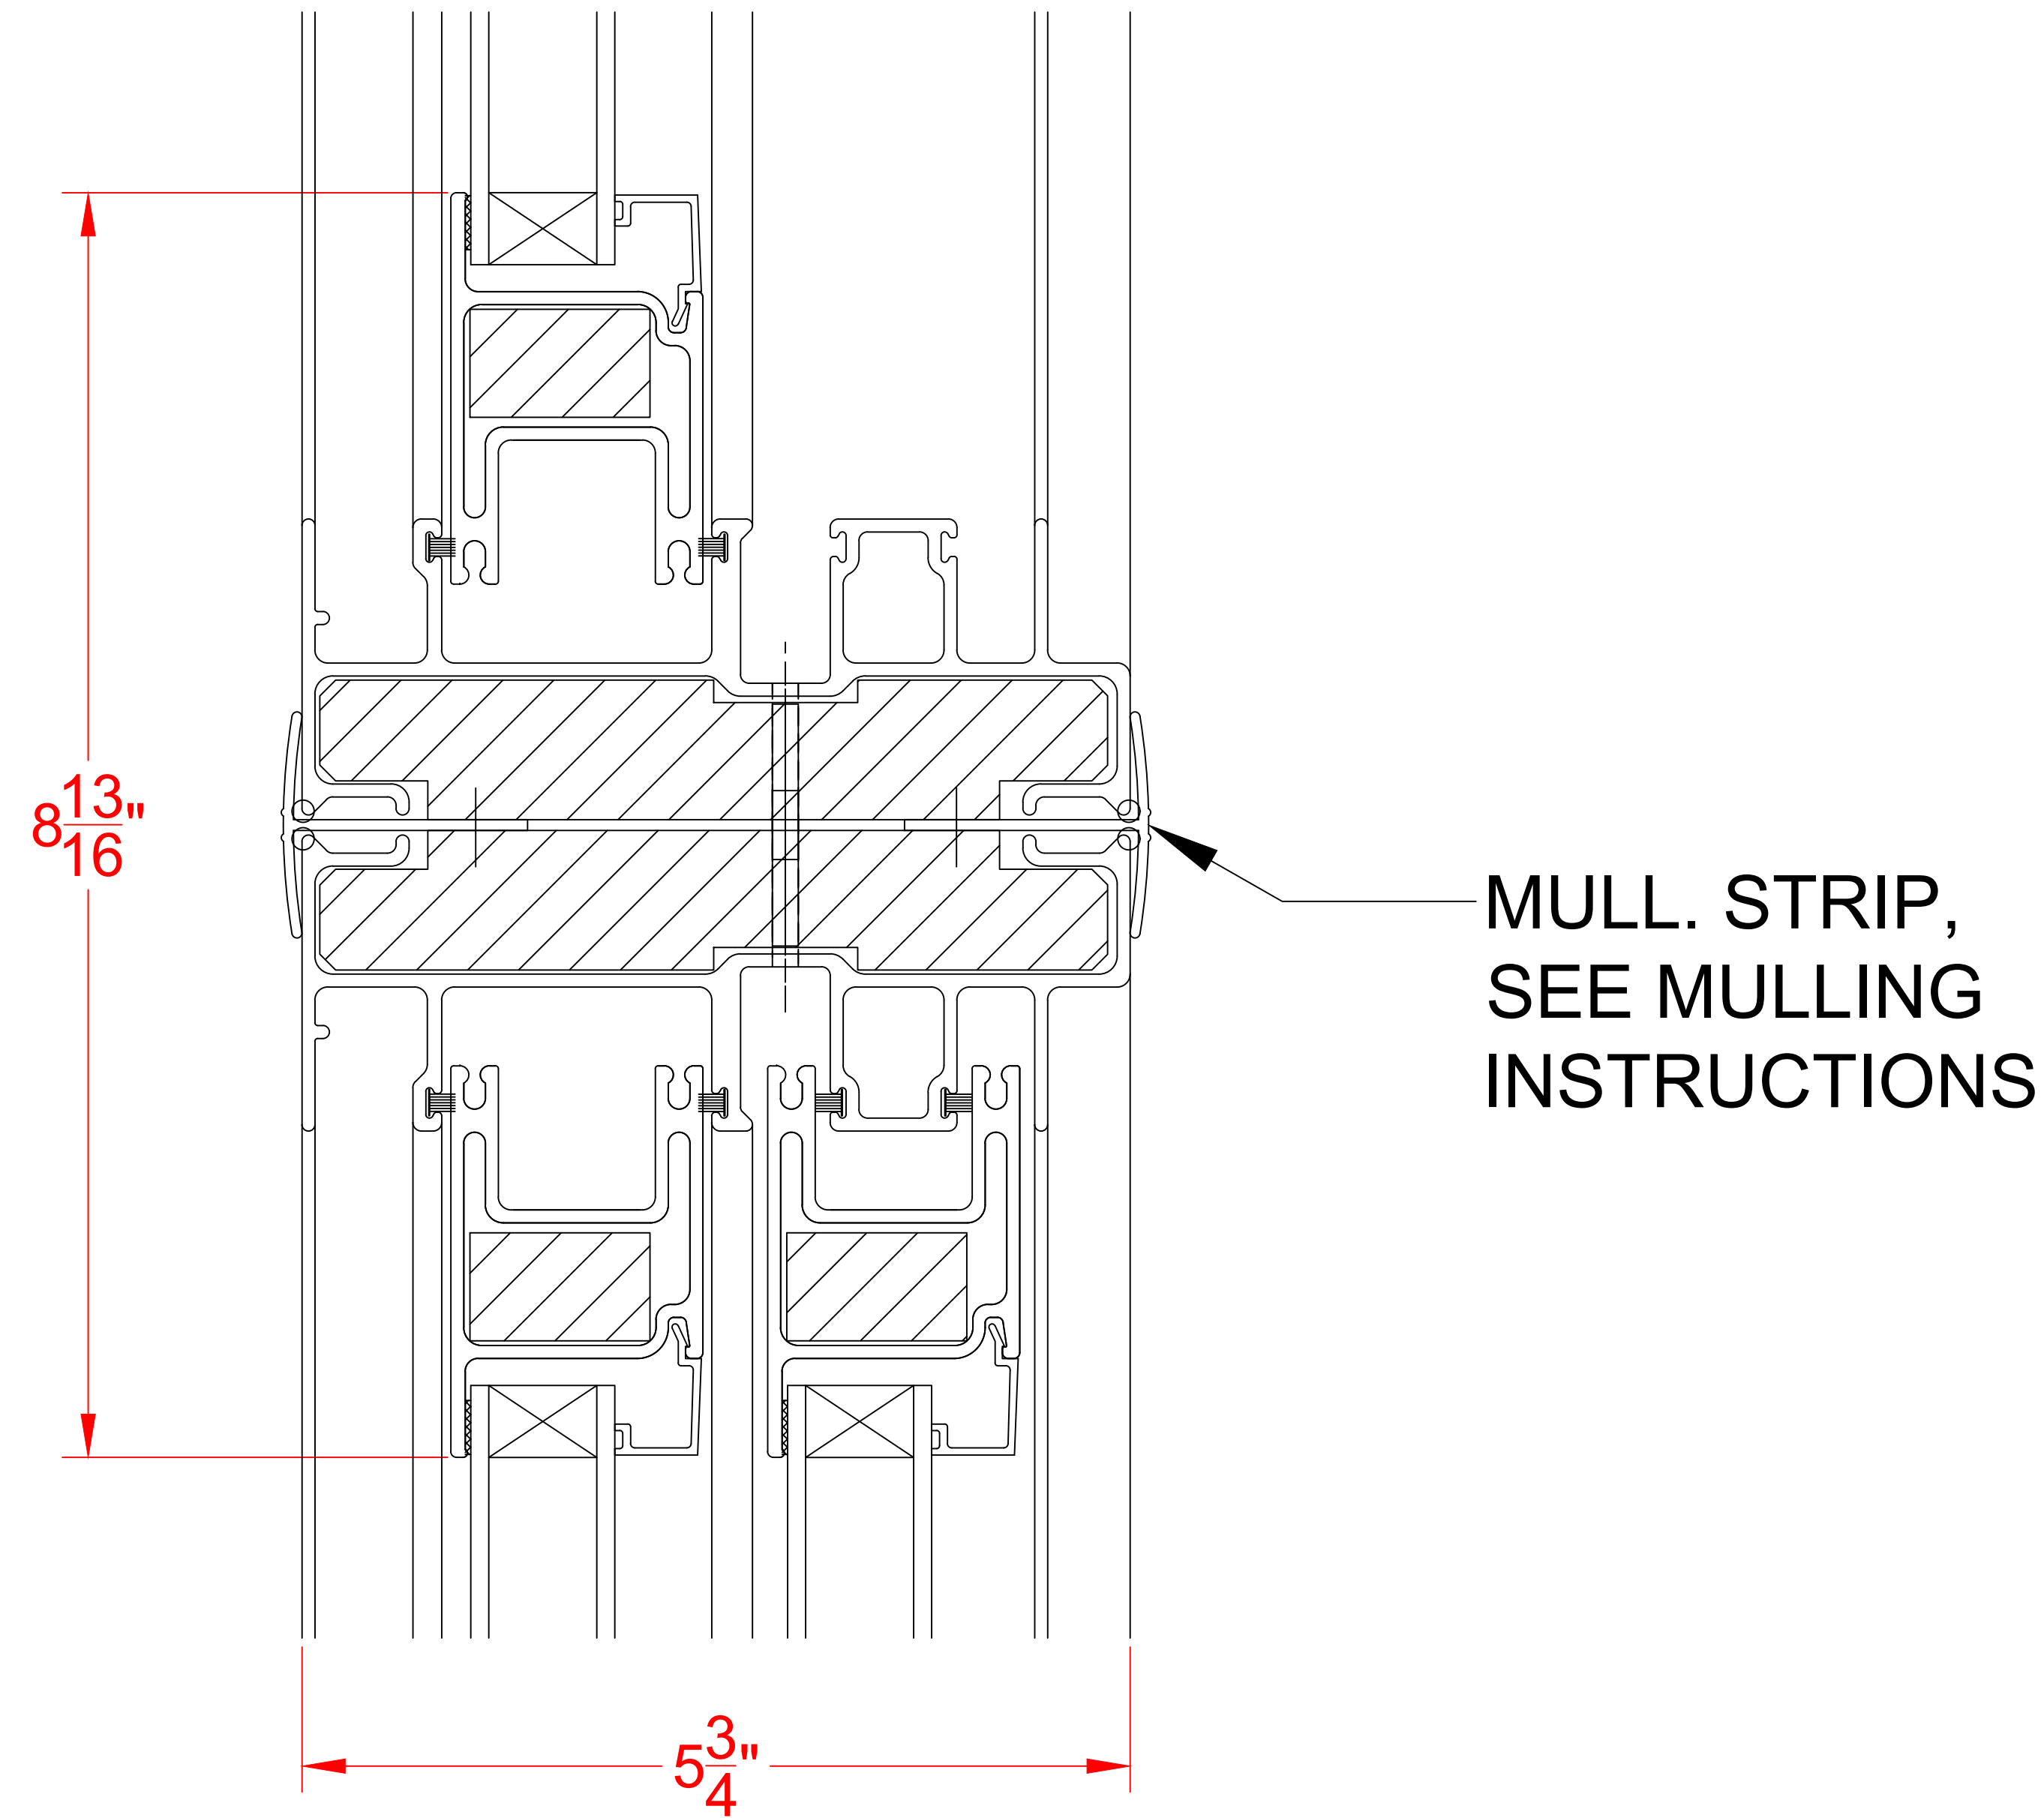

# 5000 SERIES PATIO DOOR

(MULLING DETAIL)

MULLING OPTIONS INCLUDE:

5000 SERIES DOORS

5000 SERIES TRANSOMS

# MULL. DETAIL - DOOR / TRANSOM - TYP.  
HORIZONTAL MULLS

MULL. STRIP,  
SEE MULLING  
INSTRUCTIONS

# MULL. DETAIL - DOOR / DOOR - TYP.  
VERTICAL MULLS

SEE PRODUCT SPECIFICATIONS PAGE FOR COMPLETE PRODUCT DESCRIPTION.

|   |          |  |  |            |
|---|----------|--|--|------------|
| SERIES/CONFIGURATION:<br>5000 SERIES PATIO DOOR |          |  <b>FiberFrame™</b><br>Comfort Line®<br><small>FIBERGLASS WINDOWS, PATIO DOORS, SUNROOMS &amp; STOREFRONT</small> | COMFORT LINE LTD.<br>5500 ENTERPRISE BLVD.<br>TOLEDO, OH 43612<br>419-729-8520   |            |
| DRAWING TYPE:<br>MULLING SECTION DETAIL         |          |  | THIS DRAWING IS THE PROPERTY OF COMFORT LINE LTD.<br>DESIGN CONCEPTS AND INFORMATION MAY NOT BE<br>REPRODUCED USED OR DISCLOSED WITHOUT THE WRITTEN<br>PERMISSION OF COMFORT LINE LTD. |            |
|   |          | SCALE: 6" = 1' - 0"  | PROJECT: 5000 PATIO DOOR   |            |
|   |          | DATE: 2/13/17  | QUOTE: ####  | SHEET: PD5 |
| DATE  | REVISION | BY   | DRAWN BY: AJL  |            |