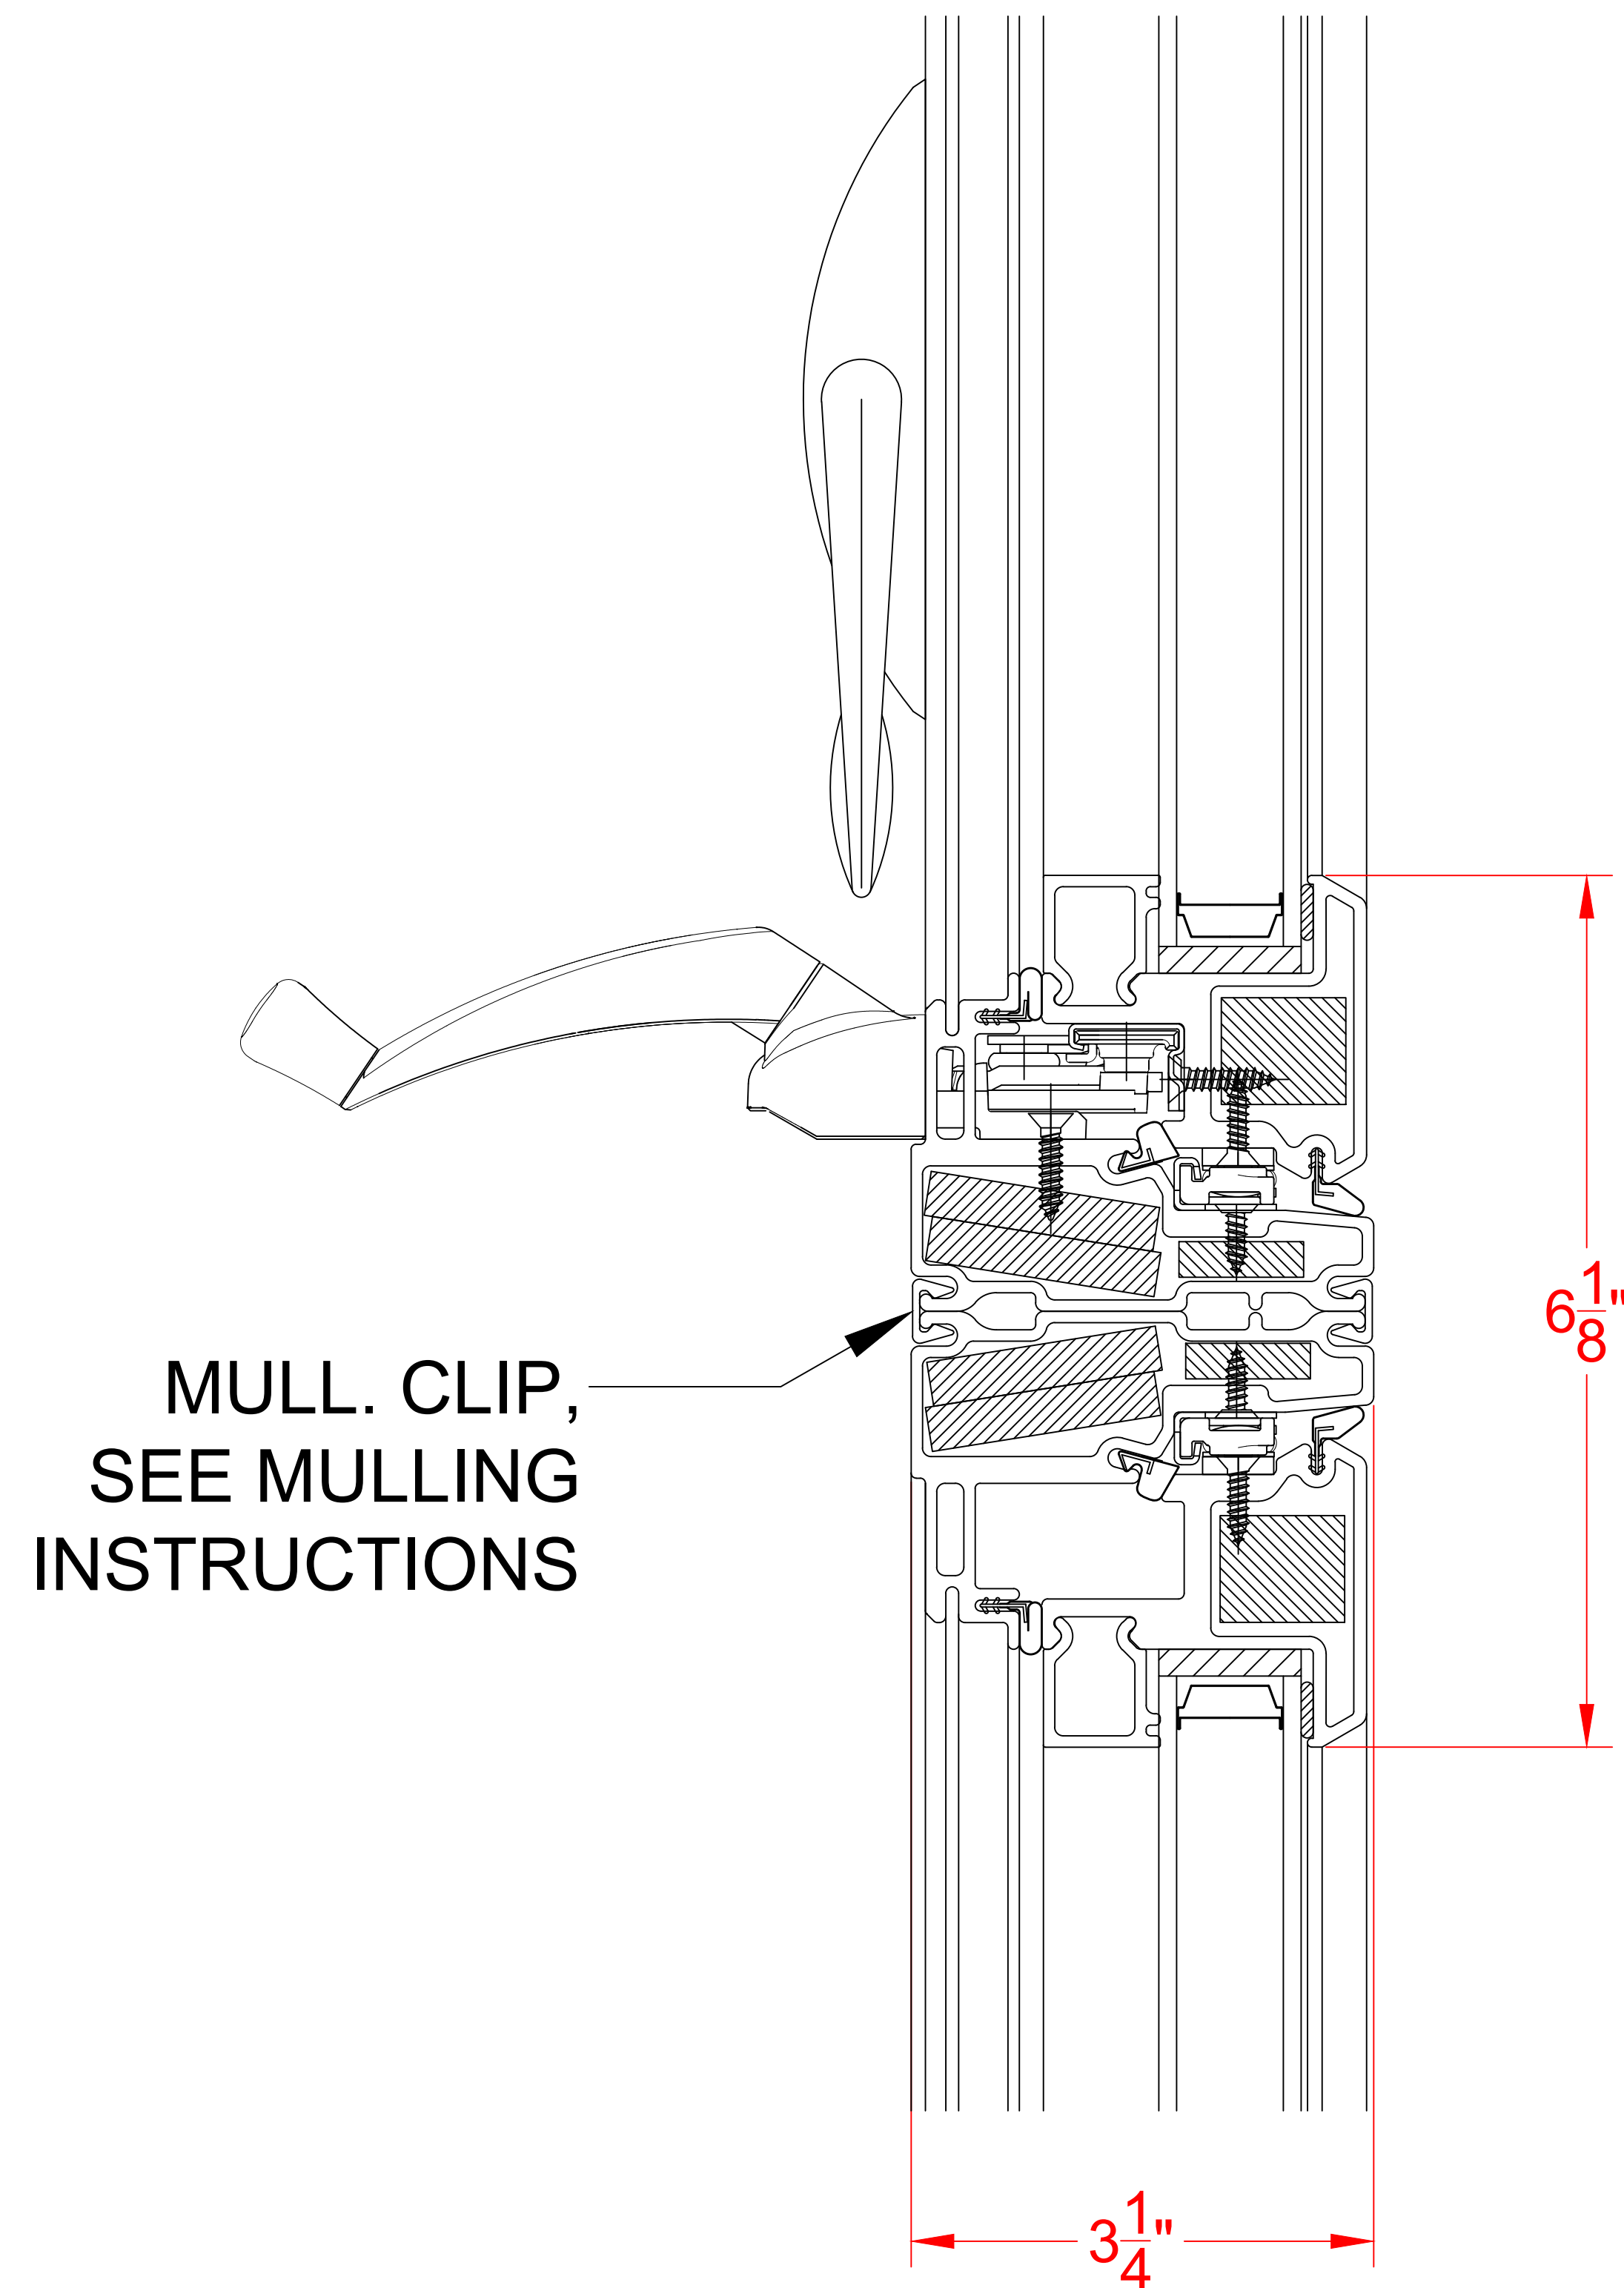

2100 SERIES AWNING

(MULLING DETAIL)

MULLING OPTIONS INCLUDE:

2100 SERIES

6500 SERIES

8000 SERIES

MULL. CLIP,
SEE MULLING
INSTRUCTIONS

MULL. DETAIL - AWNING / AWNING - TYP.
HORIZONTAL MULLS

MULL. CLIP,
SEE MULLING
INSTRUCTIONS

MULL. DETAIL - AWNING / AWNING - TYP.
VERTICAL MULLS

SEE PRODUCT SPECIFICATIONS PAGE FOR COMPLETE PRODUCT DESCRIPTION.

SERIES/CONFIGURATION: 2100 SERIES AWNING		 FiberFrame™ Comfort Line® <small>FIBERGLASS WINDOWS, PATIO DOORS, SUNROOMS & STOREFRONT</small>	COMFORT LINE LTD. 5500 ENTERPRISE BLVD. TOLEDO, OH 43612 419-729-8520	
DRAWING TYPE: MULLING SECTION DETAIL			THIS DRAWING IS THE PROPERTY OF COMFORT LINE LTD. DESIGN CONCEPTS AND INFORMATION MAY NOT BE REPRODUCED USED OR DISCLOSED WITHOUT THE WRITTEN PERMISSION OF COMFORT LINE LTD.	
		SCALE: 1' - 0" = 1' - 0"	PROJECT: 2100 AWNING	
		DATE: 2/13/17	QUOTE: ####	SHEET: AW6
DATE	REVISION	BY	DRAWN BY: AJL	