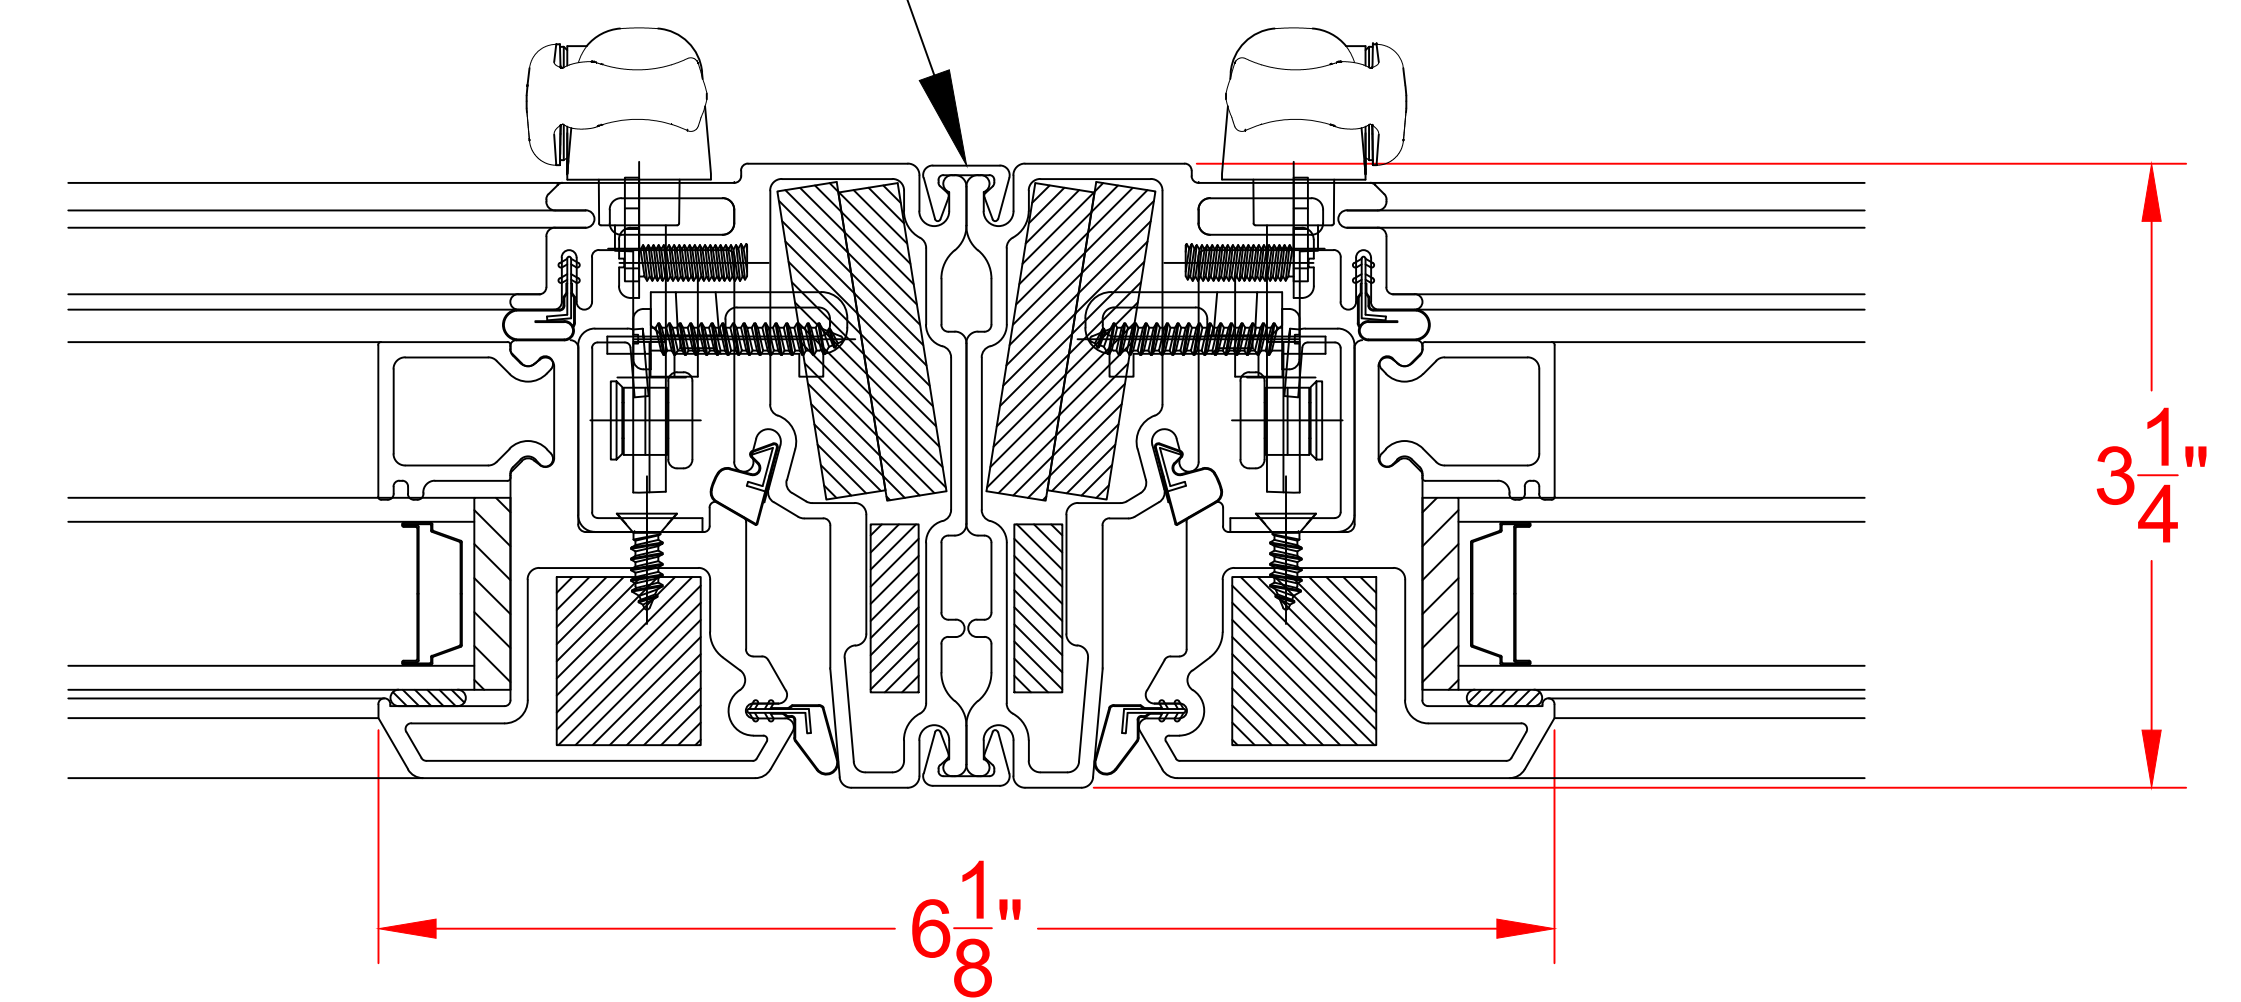

2100 SERIES AWNING

(MULLING DETAIL)

MULLING OPTIONS INCLUDE:

2100 SERIES

6500 SERIES

8000 SERIES

MULL. CLIP,
SEE MULLING
INSTRUCTIONS

MULL. DETAIL - AWNING / AWNING - TYP.
HORIZONTAL MULLS

MULL. CLIP,
SEE MULLING
INSTRUCTIONS

MULL. DETAIL - AWNING / AWNING - TYP.
VERTICAL MULLS

SEE PRODUCT SPECIFICATIONS PAGE FOR COMPLETE PRODUCT DESCRIPTION.

SERIES/CONFIGURATION: 2100 SERIES AWNING		 FiberFrame™ Comfort Line® <small>FIBERGLASS WINDOWS, PATIO DOORS, SUNROOMS & STOREFRONT</small>	COMFORT LINE LTD. 5500 ENTERPRISE BLVD. TOLEDO, OH 43612 419-729-8520	
DRAWING TYPE: MULLING SECTION DETAIL			THIS DRAWING IS THE PROPERTY OF COMFORT LINE LTD. DESIGN CONCEPTS AND INFORMATION MAY NOT BE REPRODUCED USED OR DISCLOSED WITHOUT THE WRITTEN PERMISSION OF COMFORT LINE LTD.	
		SCALE: 1' - 0" = 1' - 0"	PROJECT: 2100 AWNING	
		DATE: 2/13/17	QUOTE: ####	SHEET: AW6
DATE	REVISION	BY	DRAWN BY: AJL	