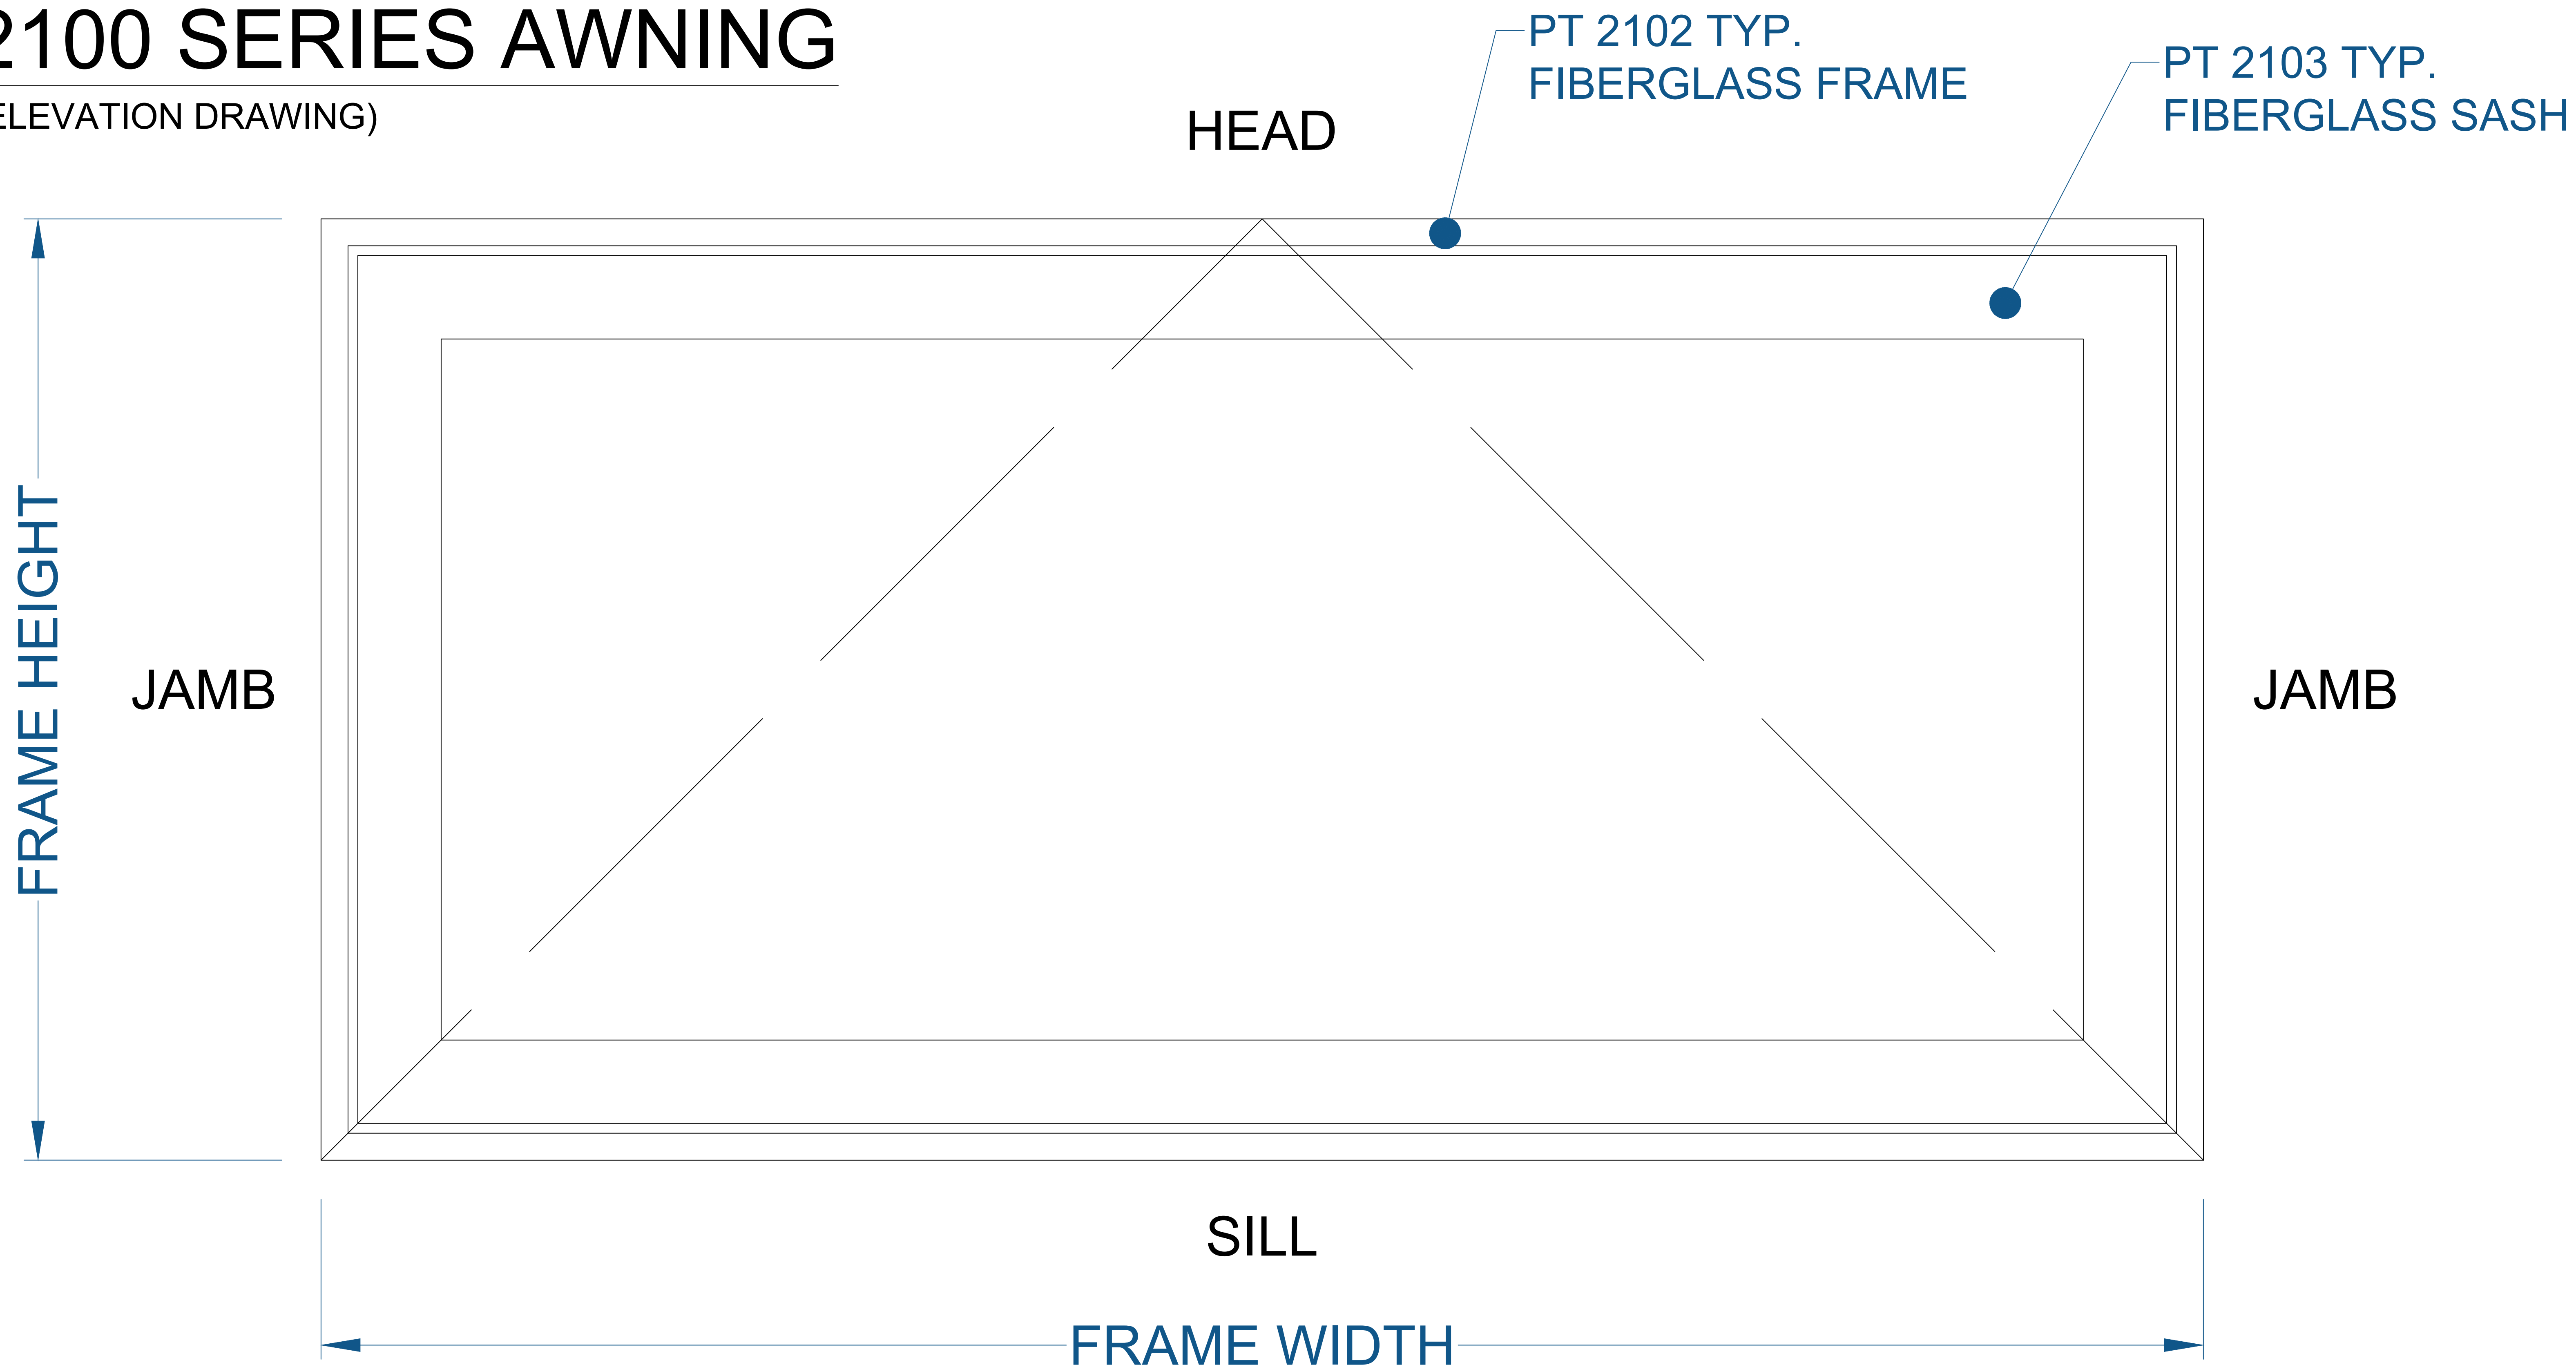

2100 SERIES AWNING

(ELEVATION DRAWING)

NOTE: ELEVATION VIEWED FROM THE OUTSIDE LOOKING IN.

SEE PRODUCT SPECIFICATIONS PAGE FOR COMPLETE PRODUCT DESCRIPTION.

SERIES/CONFIGURATION: 2100 SERIES AWNING			 FiberFrame™ Comfort Line® <small>FIBERGLASS WINDOWS, PATIO DOORS, SUNROOMS & STOREFRONT</small>	COMFORT LINE LTD. 5500 ENTERPRISE BLVD. TOLEDO, OH 43612 419-729-8520	
DRAWING TYPE: ELEVATION DRAWING				THIS DRAWING IS THE PROPERTY OF COMFORT LINE LTD. DESIGN CONCEPTS AND INFORMATION MAY NOT BE REPRODUCED USED OR DISCLOSED WITHOUT THE WRITTEN PERMISSION OF COMFORT LINE LTD.	
			SCALE: 6" = 1' - 0"	PROJECT: 2100 AWNING	
			DATE: 2/13/17	QUOTE: ####	SHEET: AW1
DATE	REVISION	BY	DRAWN BY: AJL		