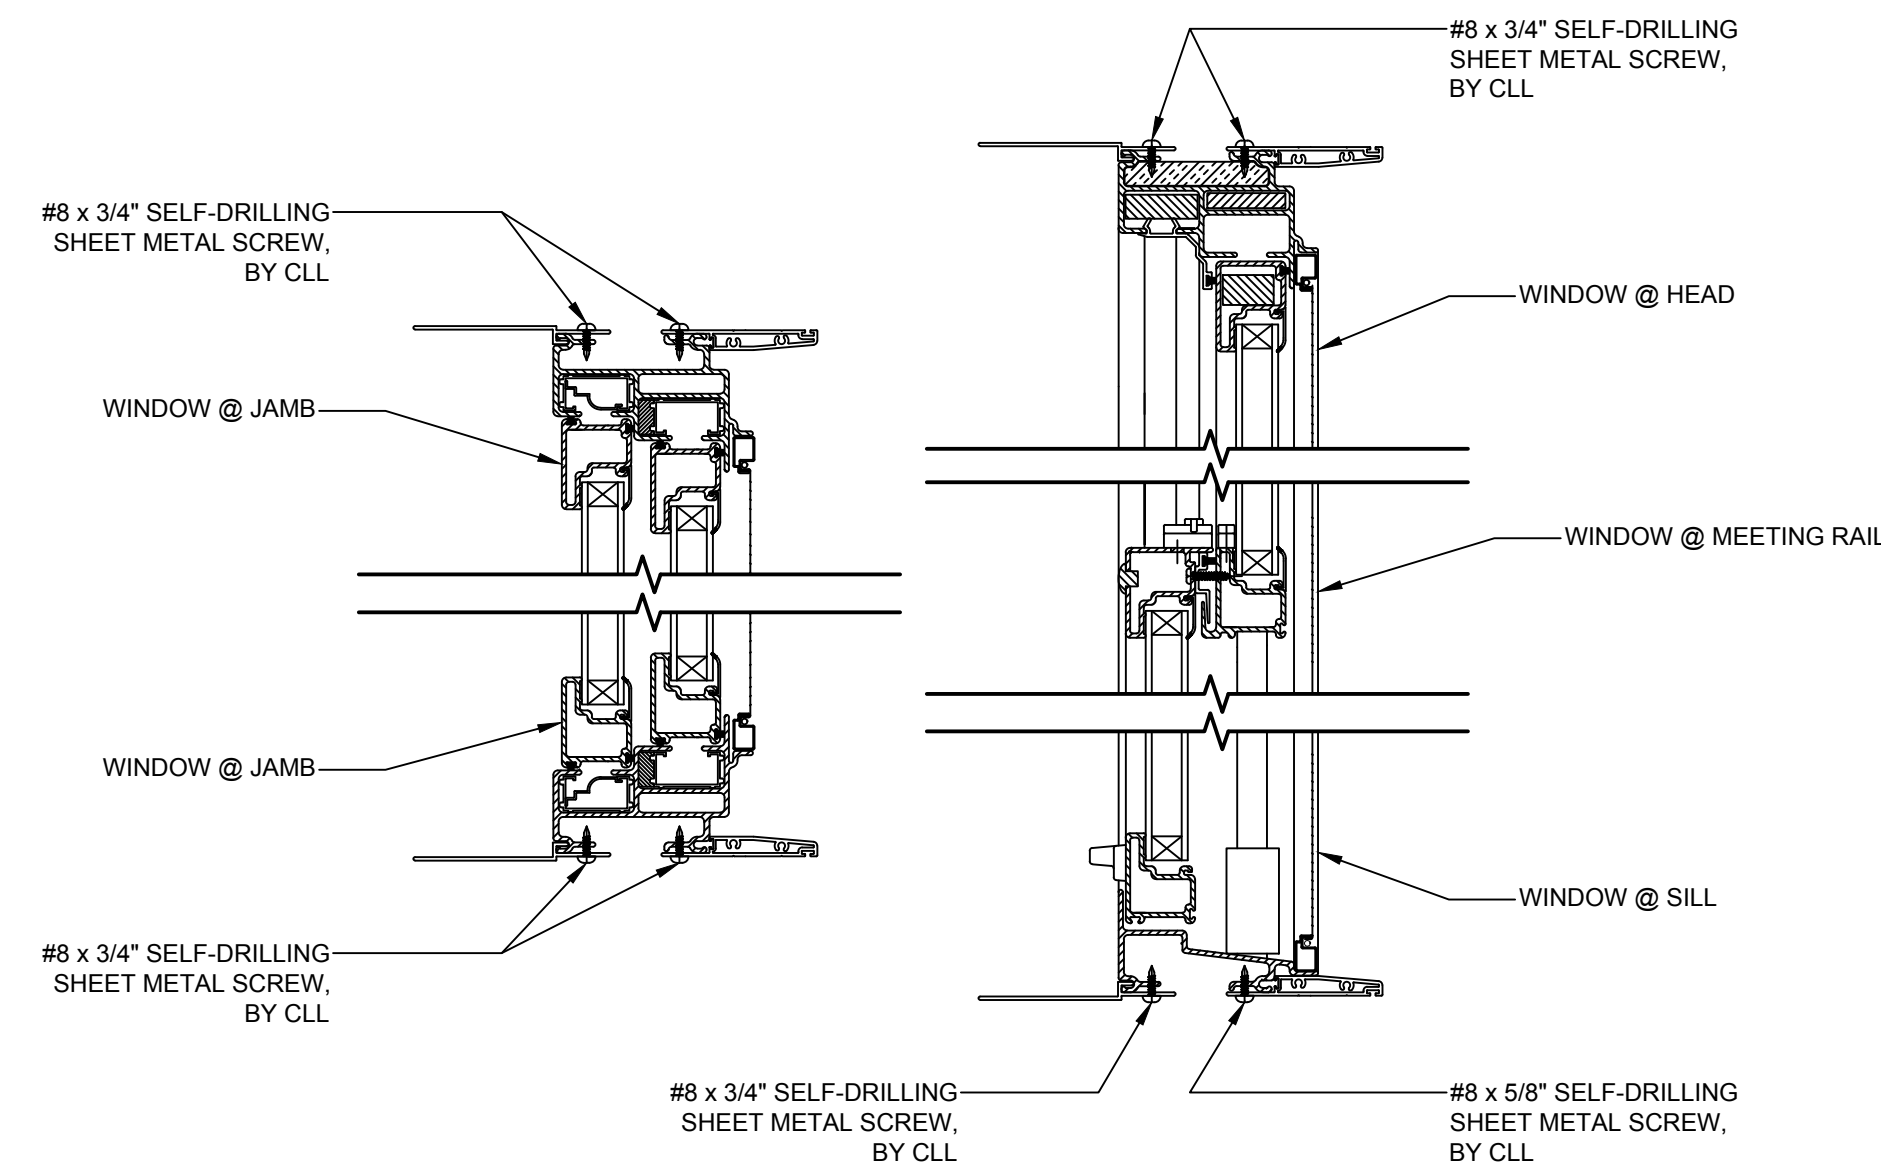

8000 SERIES DOUBLE HUNG

(SERIES OVERVIEW)

8000 SERIES DOUBLE HUNG WINDOW PROFILE W/ RIGID NAIL FIN & ANCHOR STRAP (BY CLL)

#8 x 3/4" SELF-DRILLING SHEET METAL SCREW @ ANCHOR STRAP (BY CLL)

8000 SERIES DOUBLE HUNG WINDOW PROFILE W/ 2 1/4" PANNING & ANCHOR STRAP (BY CLL)