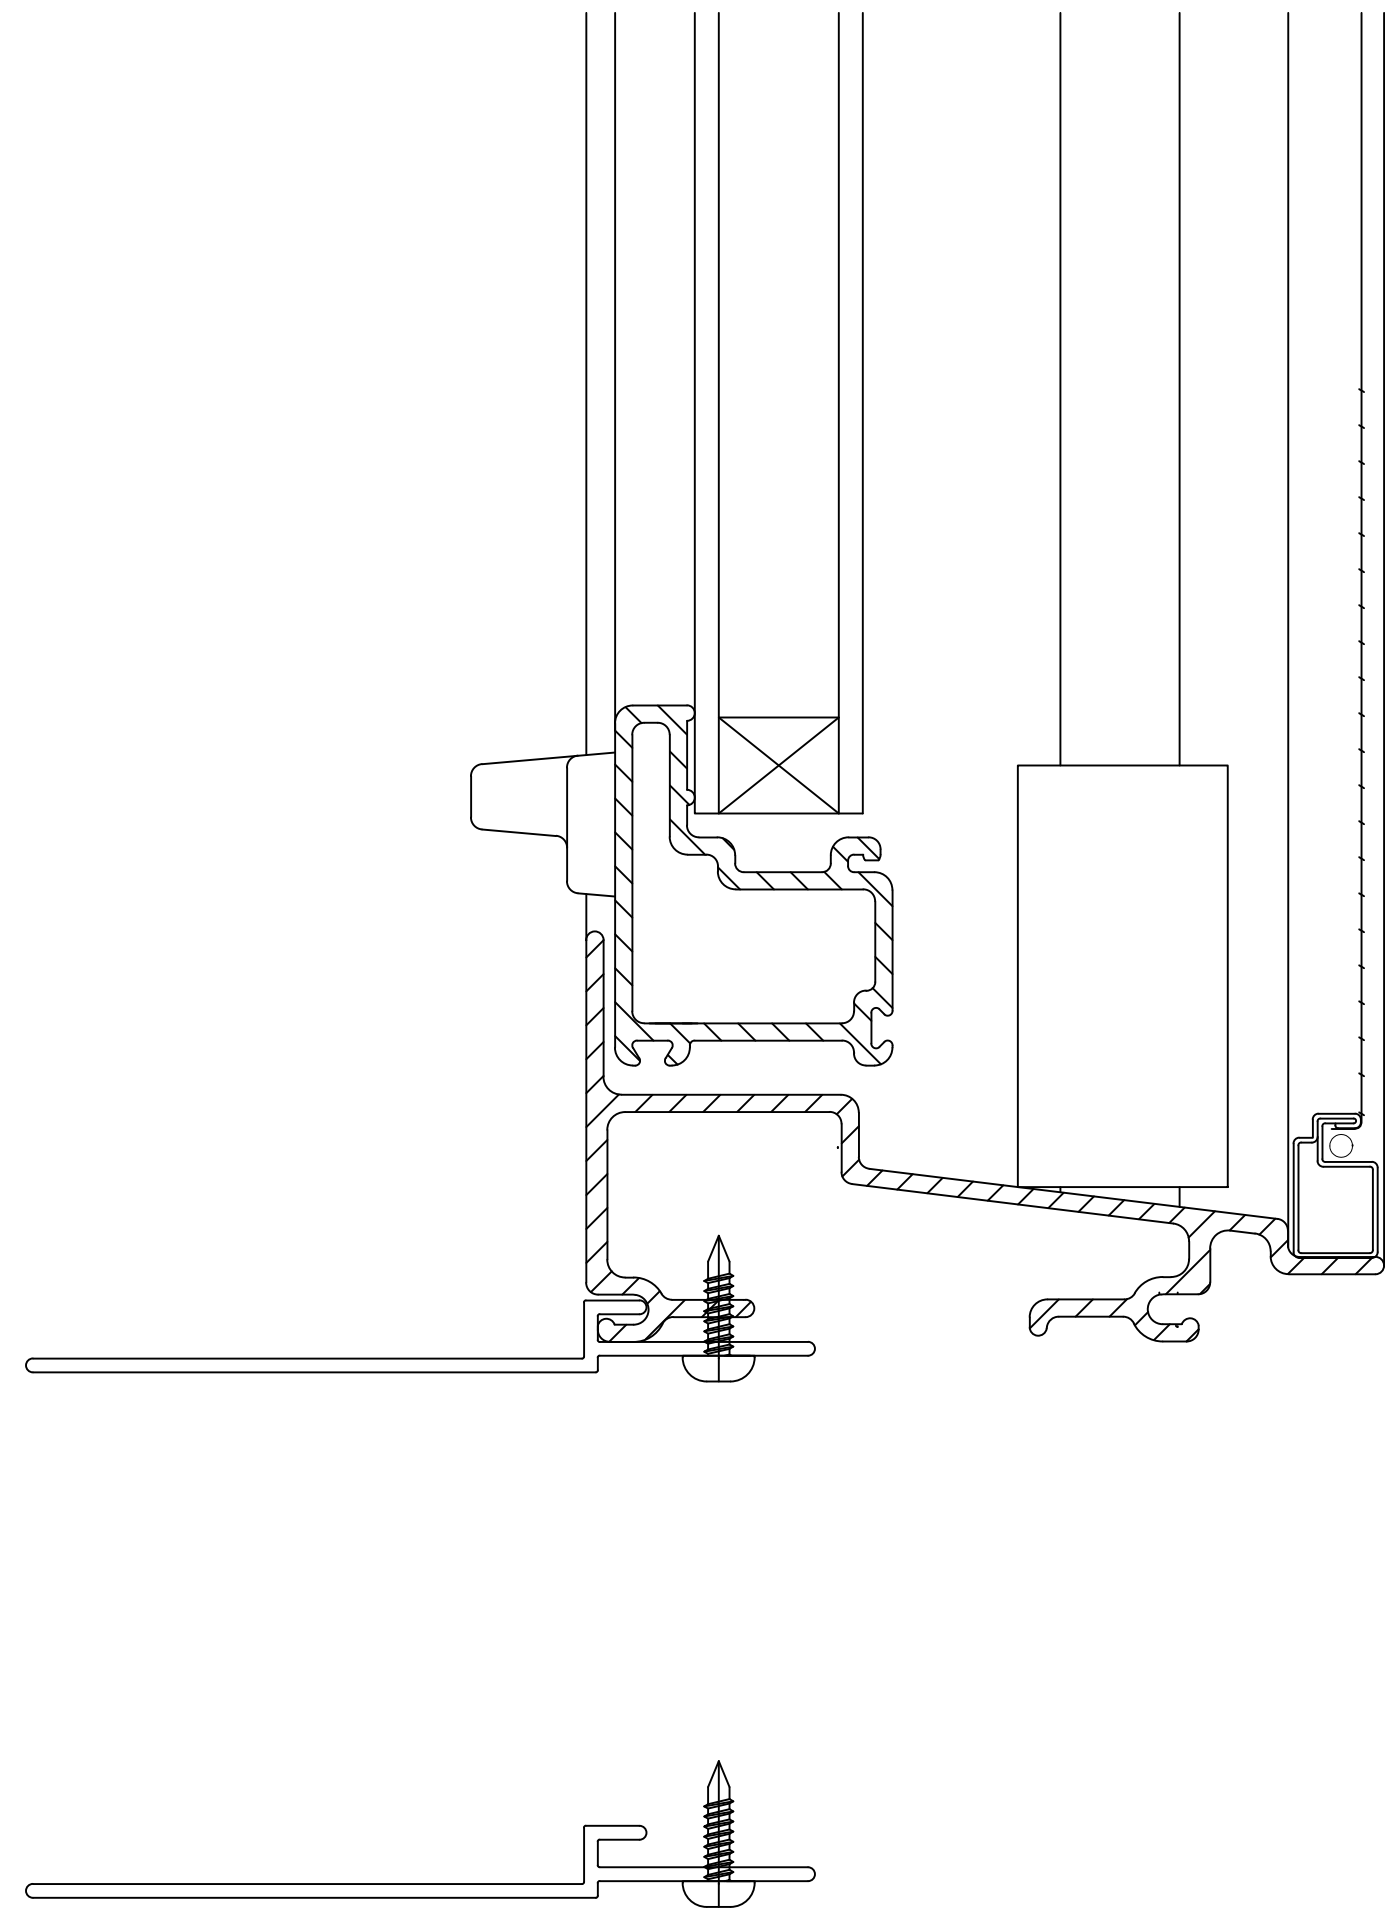

8000 SERIES DOUBLE HUNG

(AVAILABLE ACCESSORIES)

2100 AWNING WINDOW
W/ ANCHOR STRAP

#