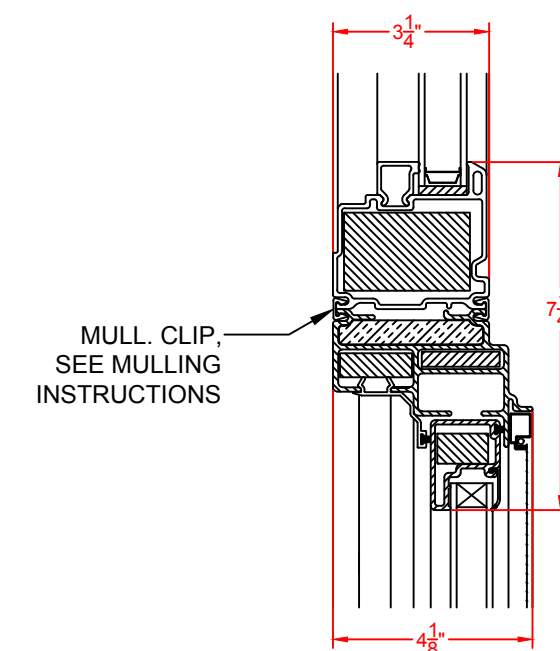

8000 SERIES DOUBLE HUNG

(SERIES OVERVIEW)

8000 SERIES DOUBLE HUNG WINDOW PROFILE W/ RIGID NAIL FIN & ANCHOR STRAP (BY CLL)

#8 x 3/4" SELF-DRILLING SHEET METAL SCREW @ ANCHOR STRAP (BY CLL)

8000 SERIES DOUBLE HUNG WINDOW PROFILE W/ 2 1/4" PANNING & ANCHOR STRAP (BY CLL)

#8 x 3/4" SELF-DRILLING SHEET METAL SCREW @ ANCHOR STRAP (BY CLL)
#8 x 5/8" SELF-DRILLING SHEET METAL SCREW @ PANNING (BY CLL)

HEAD DETAIL - 8000 DOUBLE HUNG (W/ ANCHOR STRAP)

H1

MULL. DETAIL - DH / DH - TYP. VERTICAL MULLS

MULL. DETAIL - DOUBLE HUNG / PICTURE - TYP. HORIZONTAL MULLS

JAMB DETAIL - 80000 DOUBLE HUNG (W/ INSTALL THROUGH FRAME)

J1

SILL DETAIL - 8000 DOUBLE HUNG (W/ RIGID NAIL FIN)

S1

*** NOTE:**

- ALL DRAWINGS ARE FOR REFERENCE PURPOSES ONLY
- ACTUAL INSTALLATION, FASTENERS, ETC. MAY VARY
- AVB & SEALANT BY OTHER, PER LOCAL & INTERNATIONAL BUILDING CODES
- ALL INSTALLATION SCREWS GOING INTO R.O. ARE BY OTHER
- ALL SHIMS ARE BY OTHER