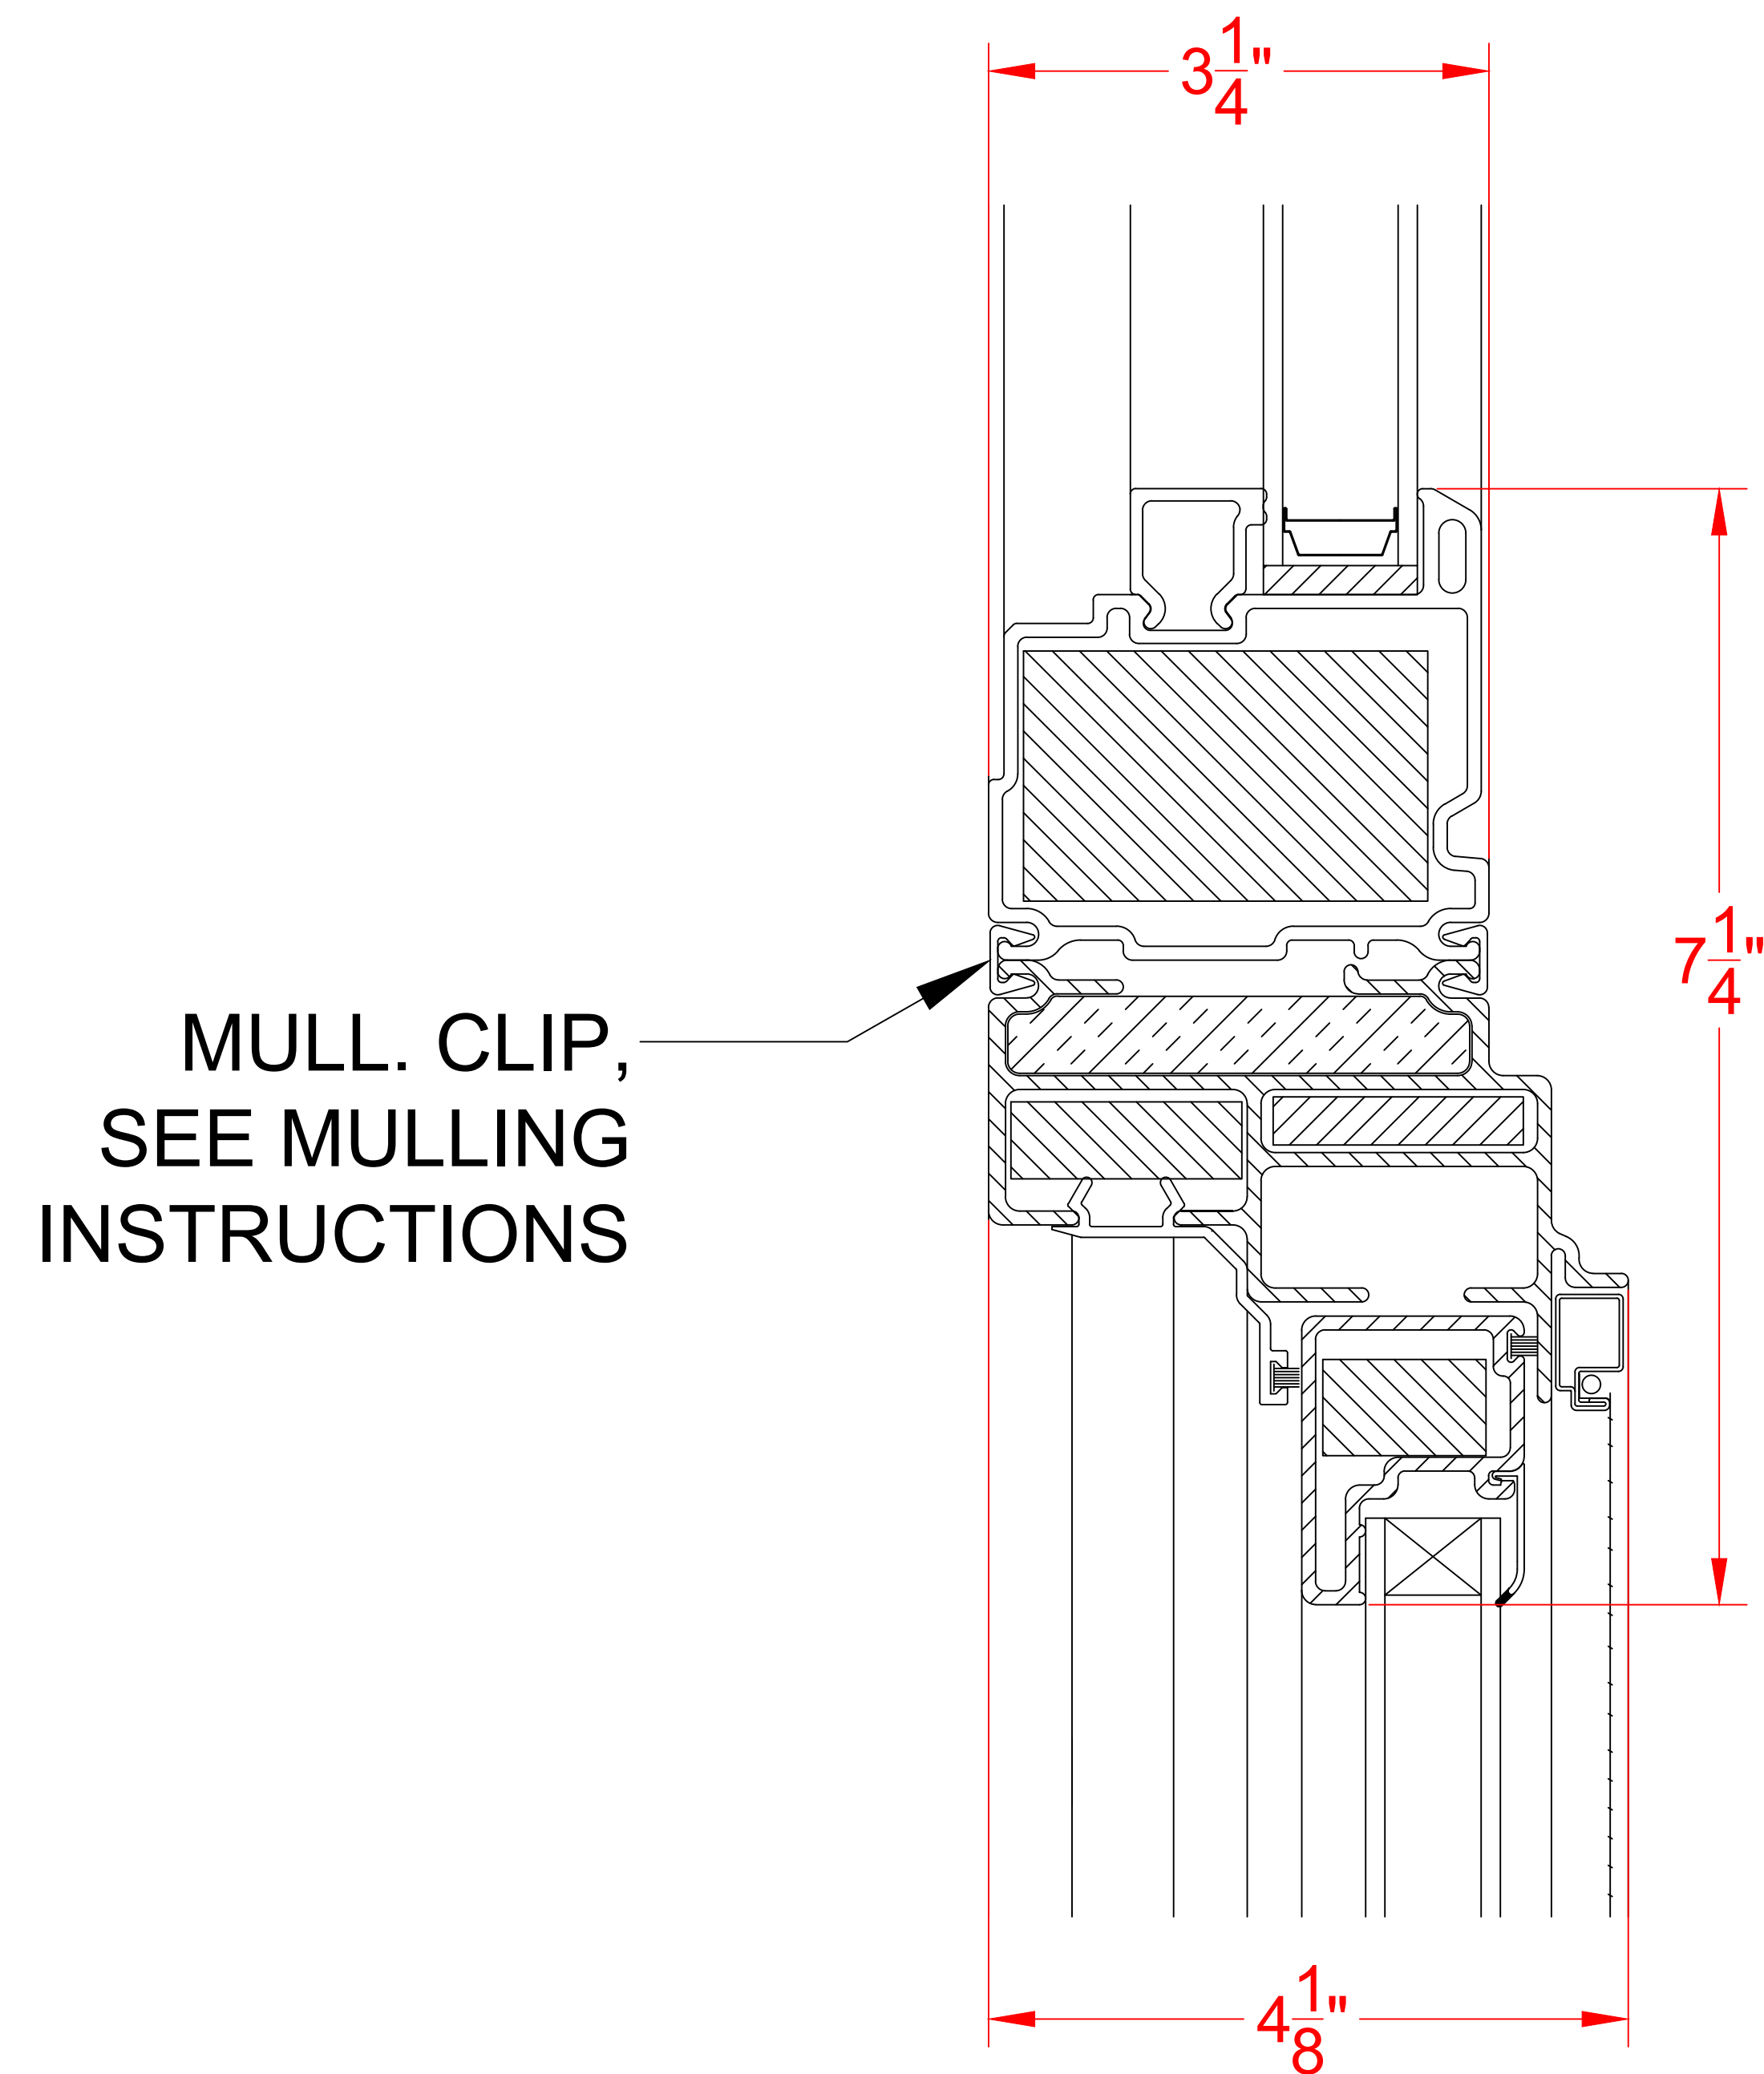

8000 SERIES DOUBLE HUNG

(MULLING DETAIL)

MULLING OPTIONS INCLUDE:

2100 SERIES

6500 SERIES

8000 SERIES

MULL. CLIP,
SEE MULLING
INSTRUCTIONS