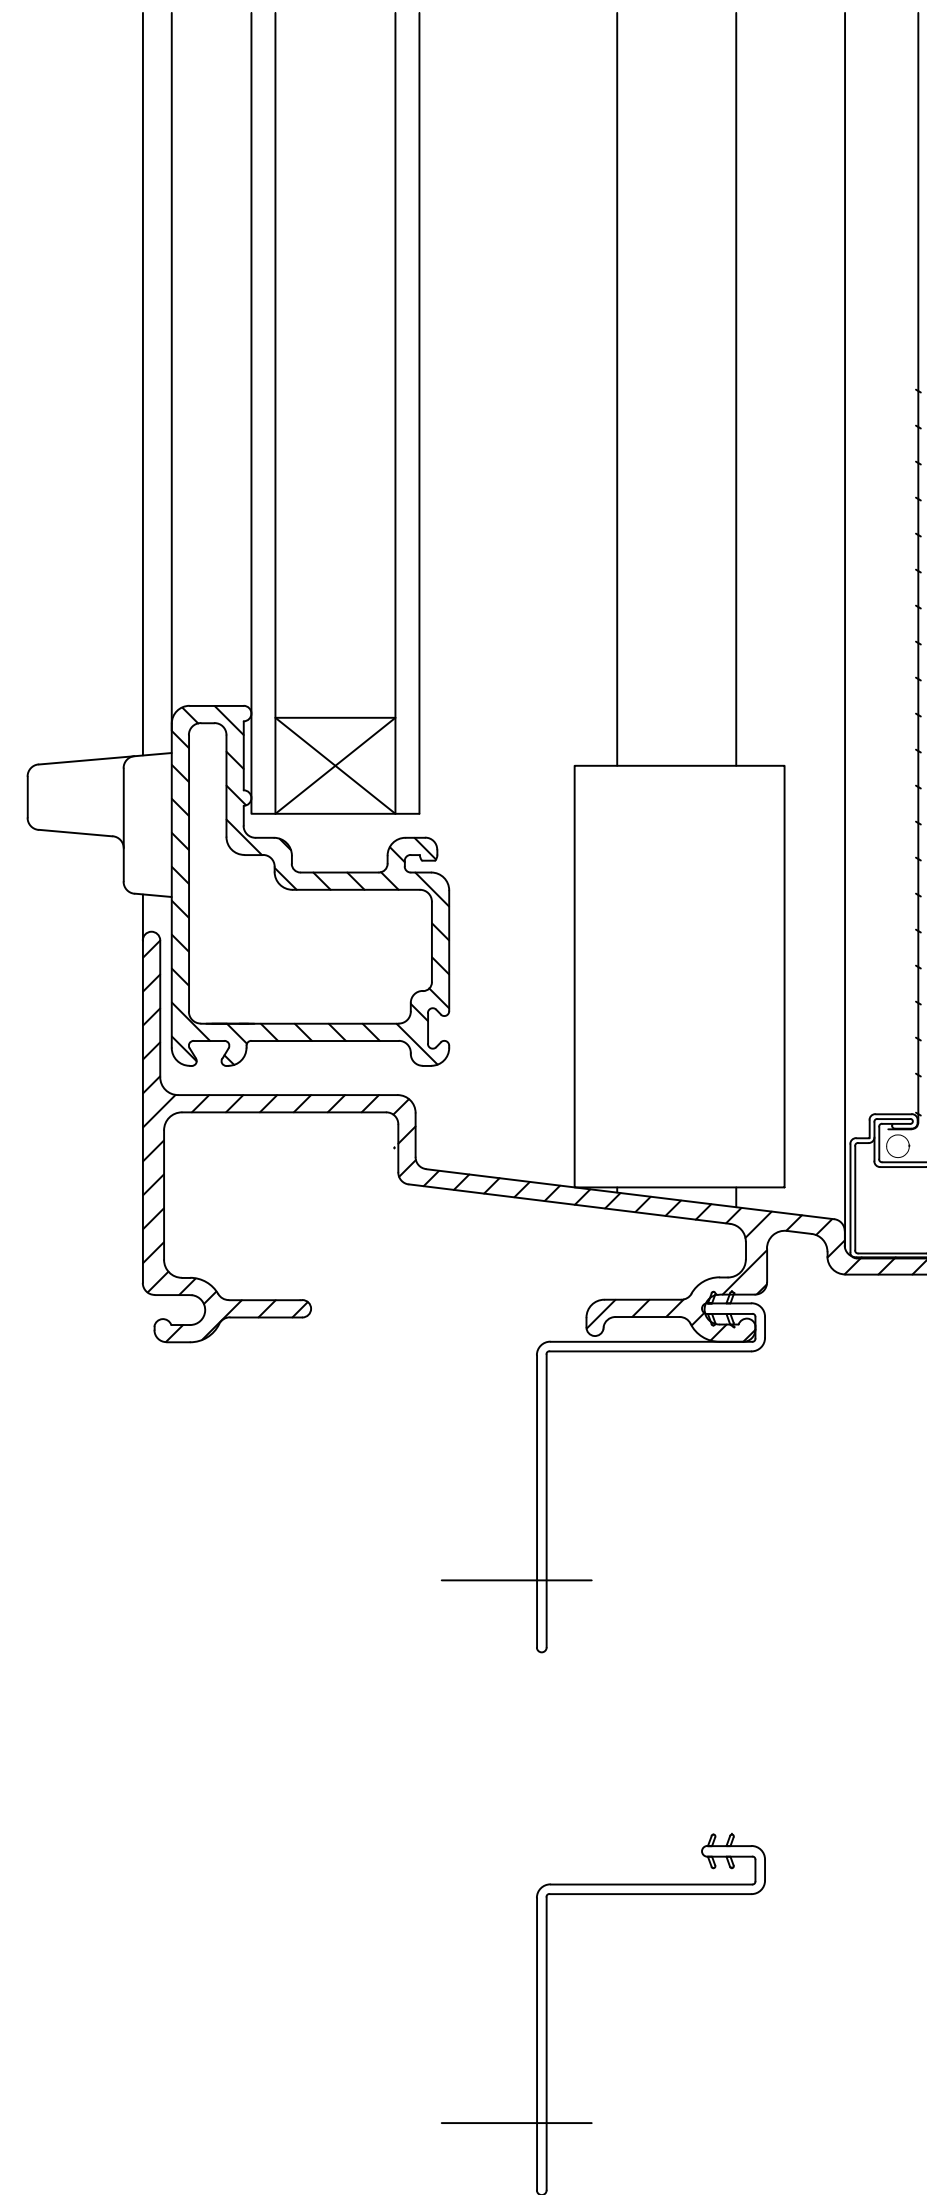

2100 AWNING WINDOW
W/ RIGID NAIL FIN

#