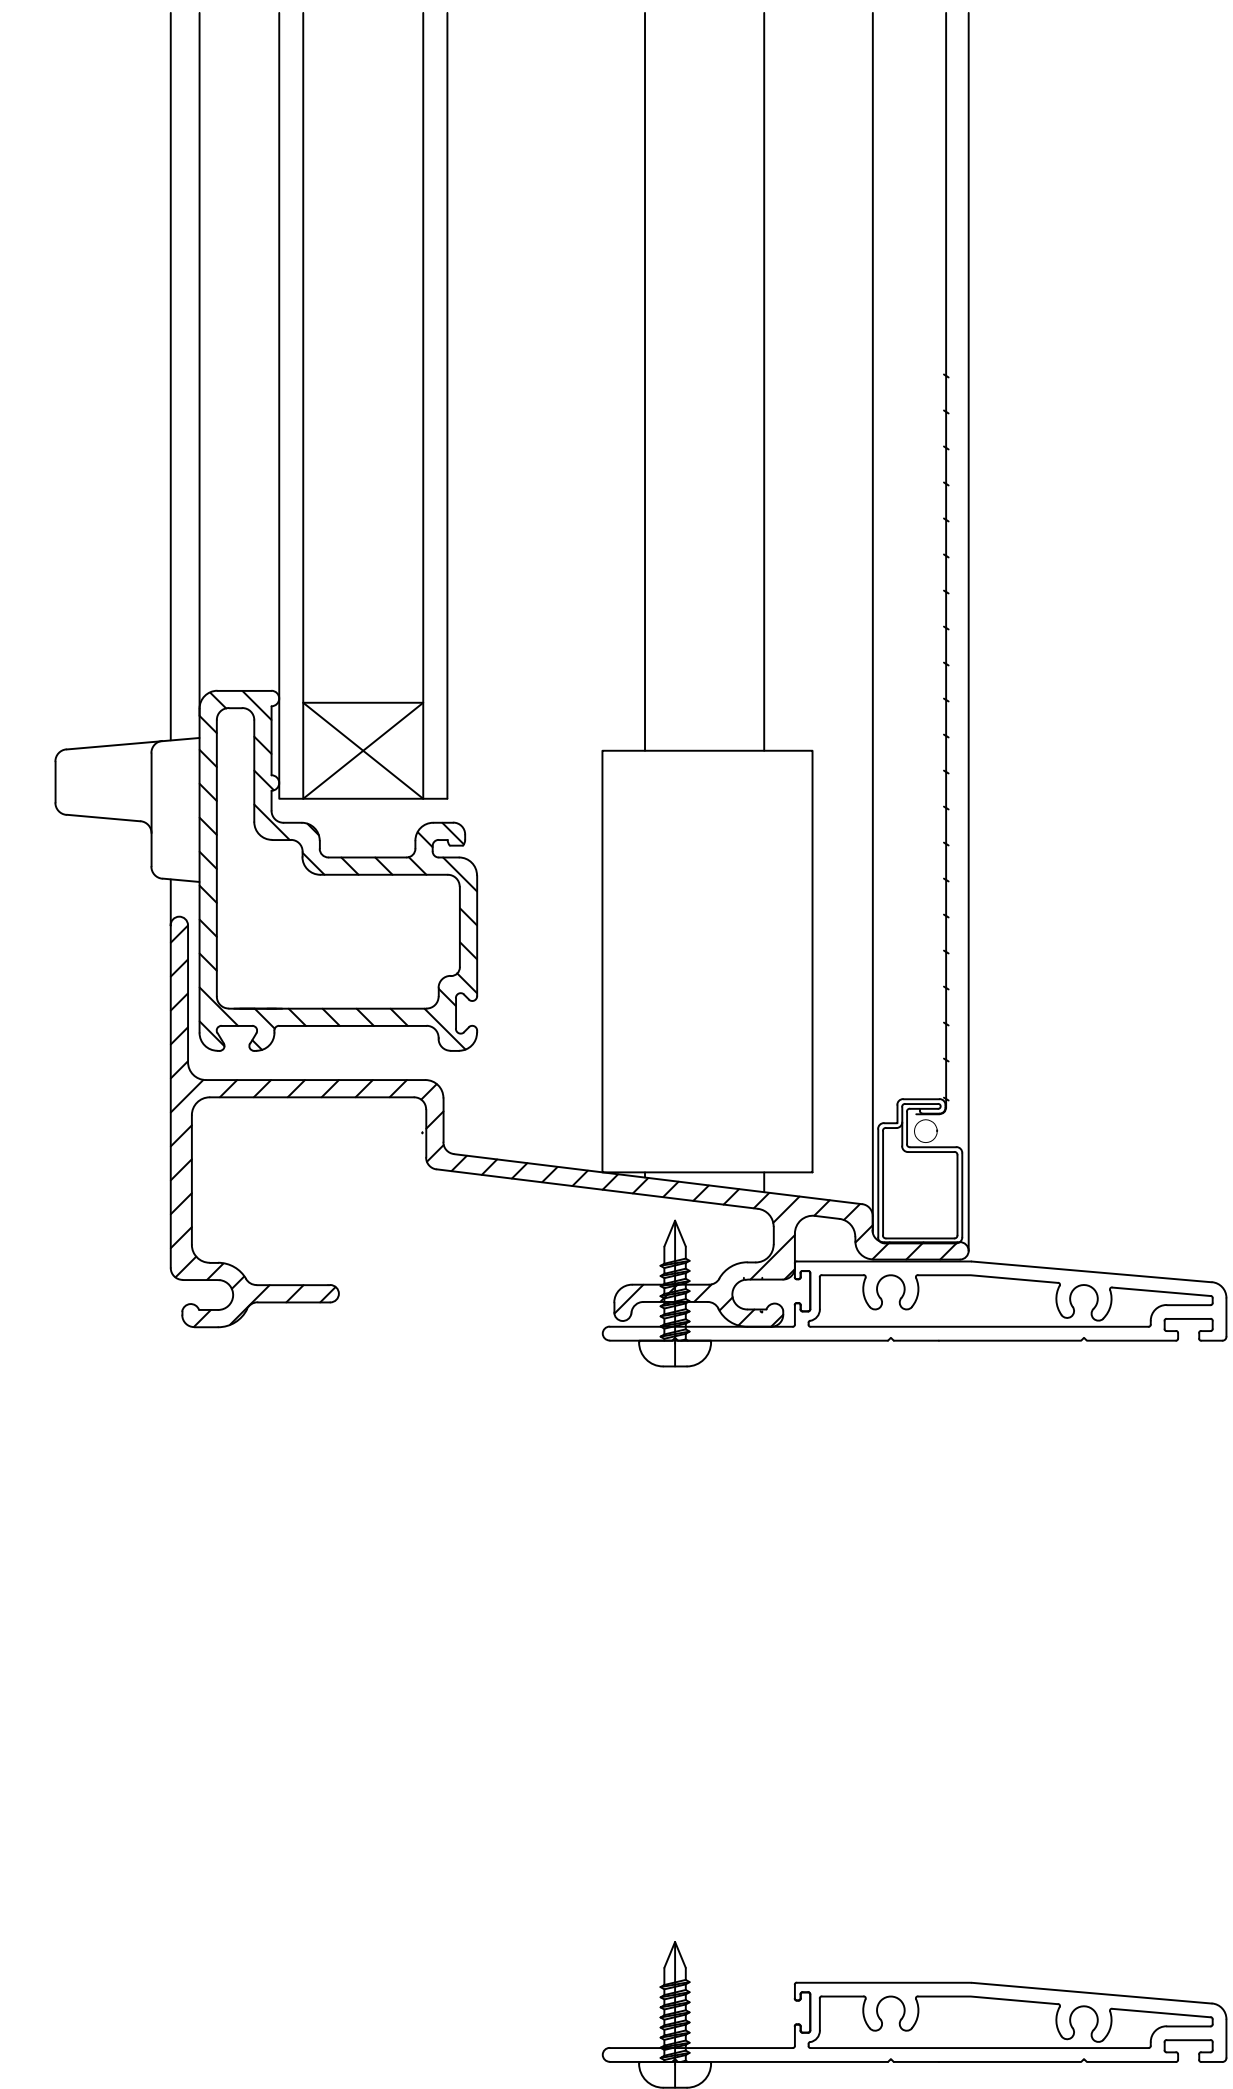

8000 SERIES DOUBLE HUNG

(AVAILABLE ACCESSORIES)

2100 AWNING WINDOW
W/ ANCHOR STRAP

#

2100 AWNING WINDOW
W/ RIGID NAIL FIN

#

2100 AWNING WINDOW
W/ 2 1/4" PANNING

#