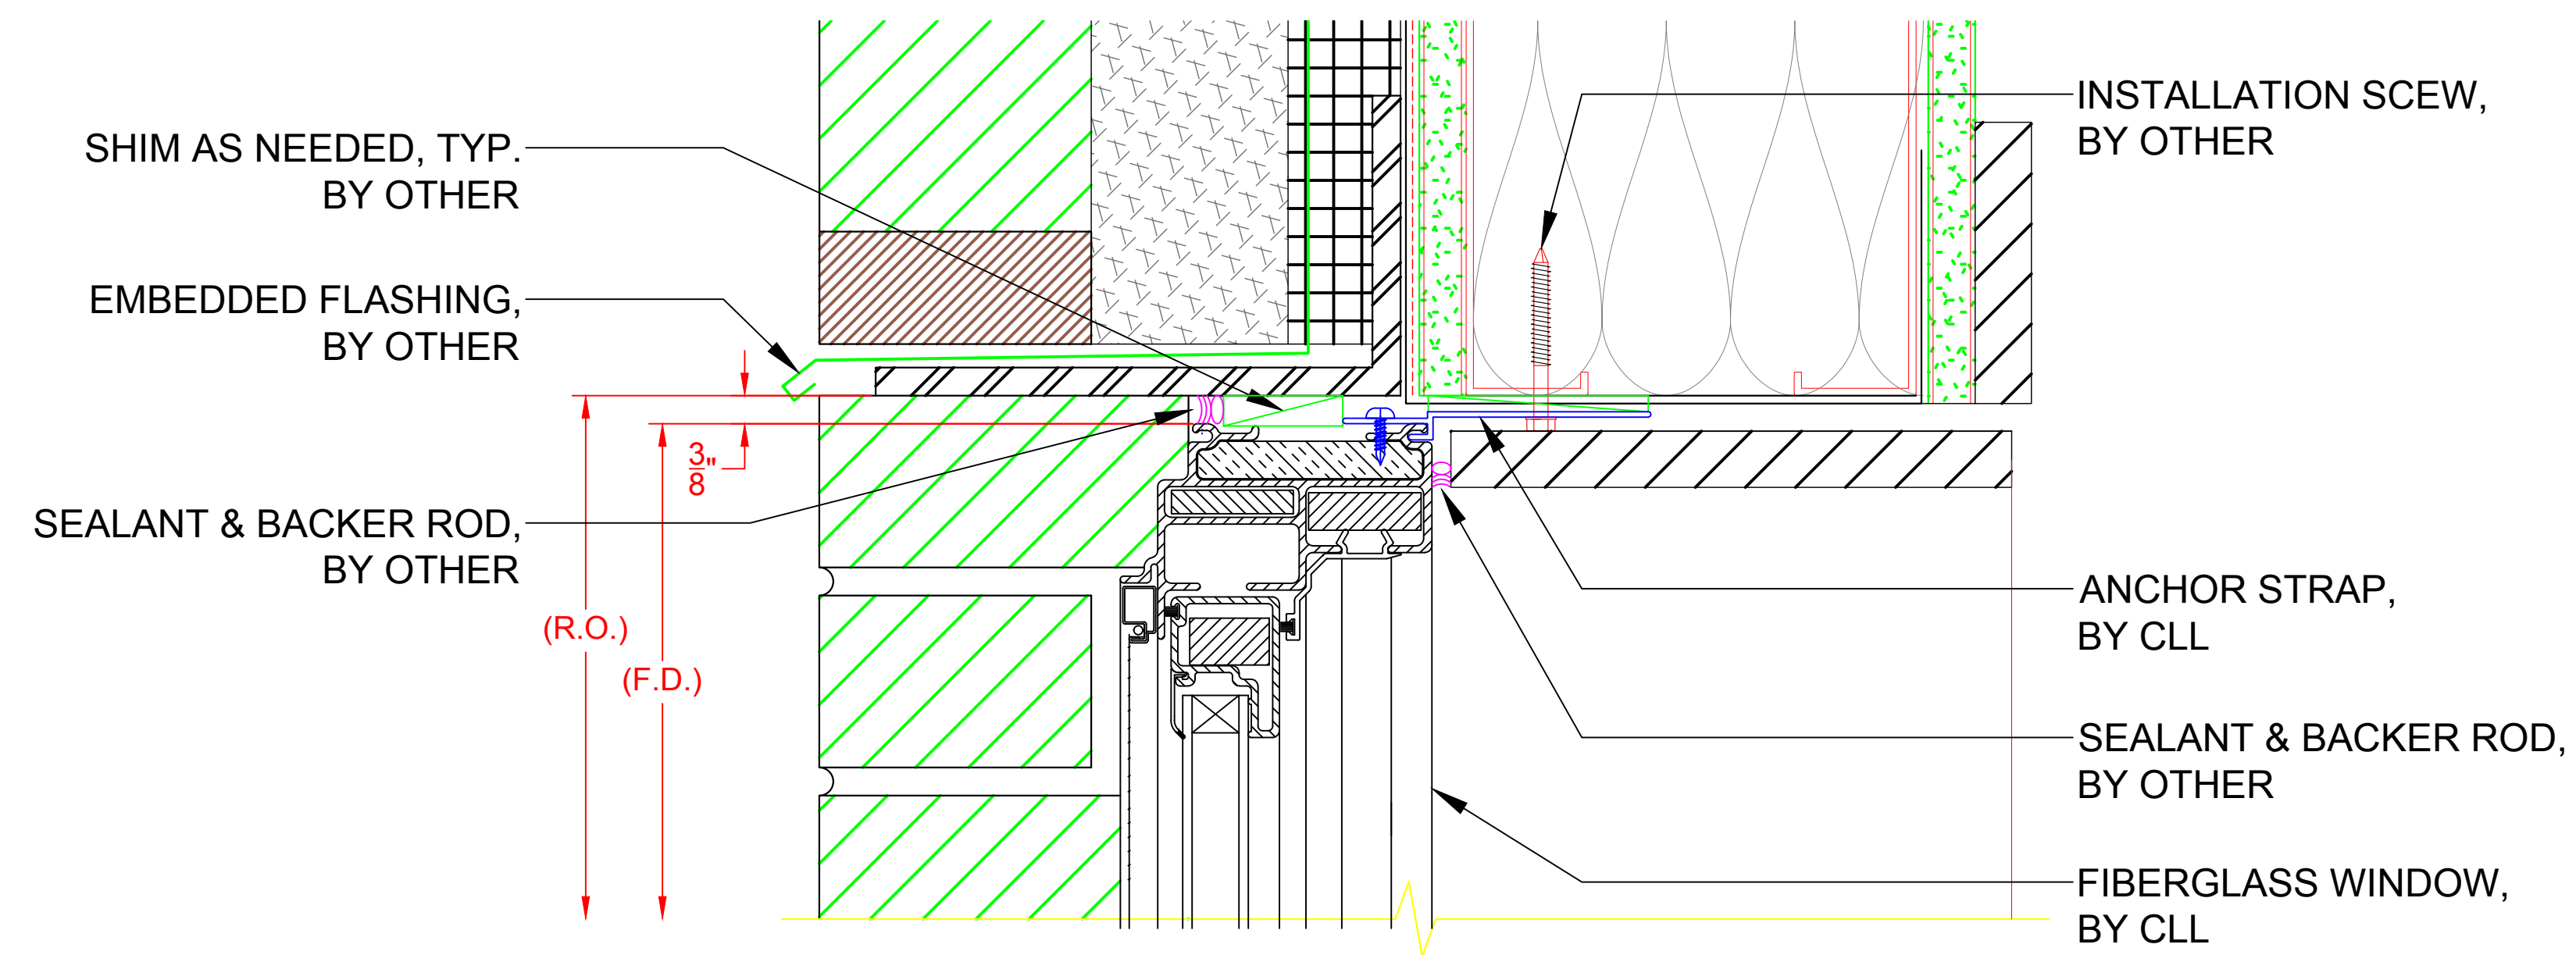

8000 SERIES DOUBLE HUNG

(INSTALLATION METHODS)

**HEAD DETAIL - 8000 DOUBLE HUNG
(W/ ANCHOR STRAP)**

H1