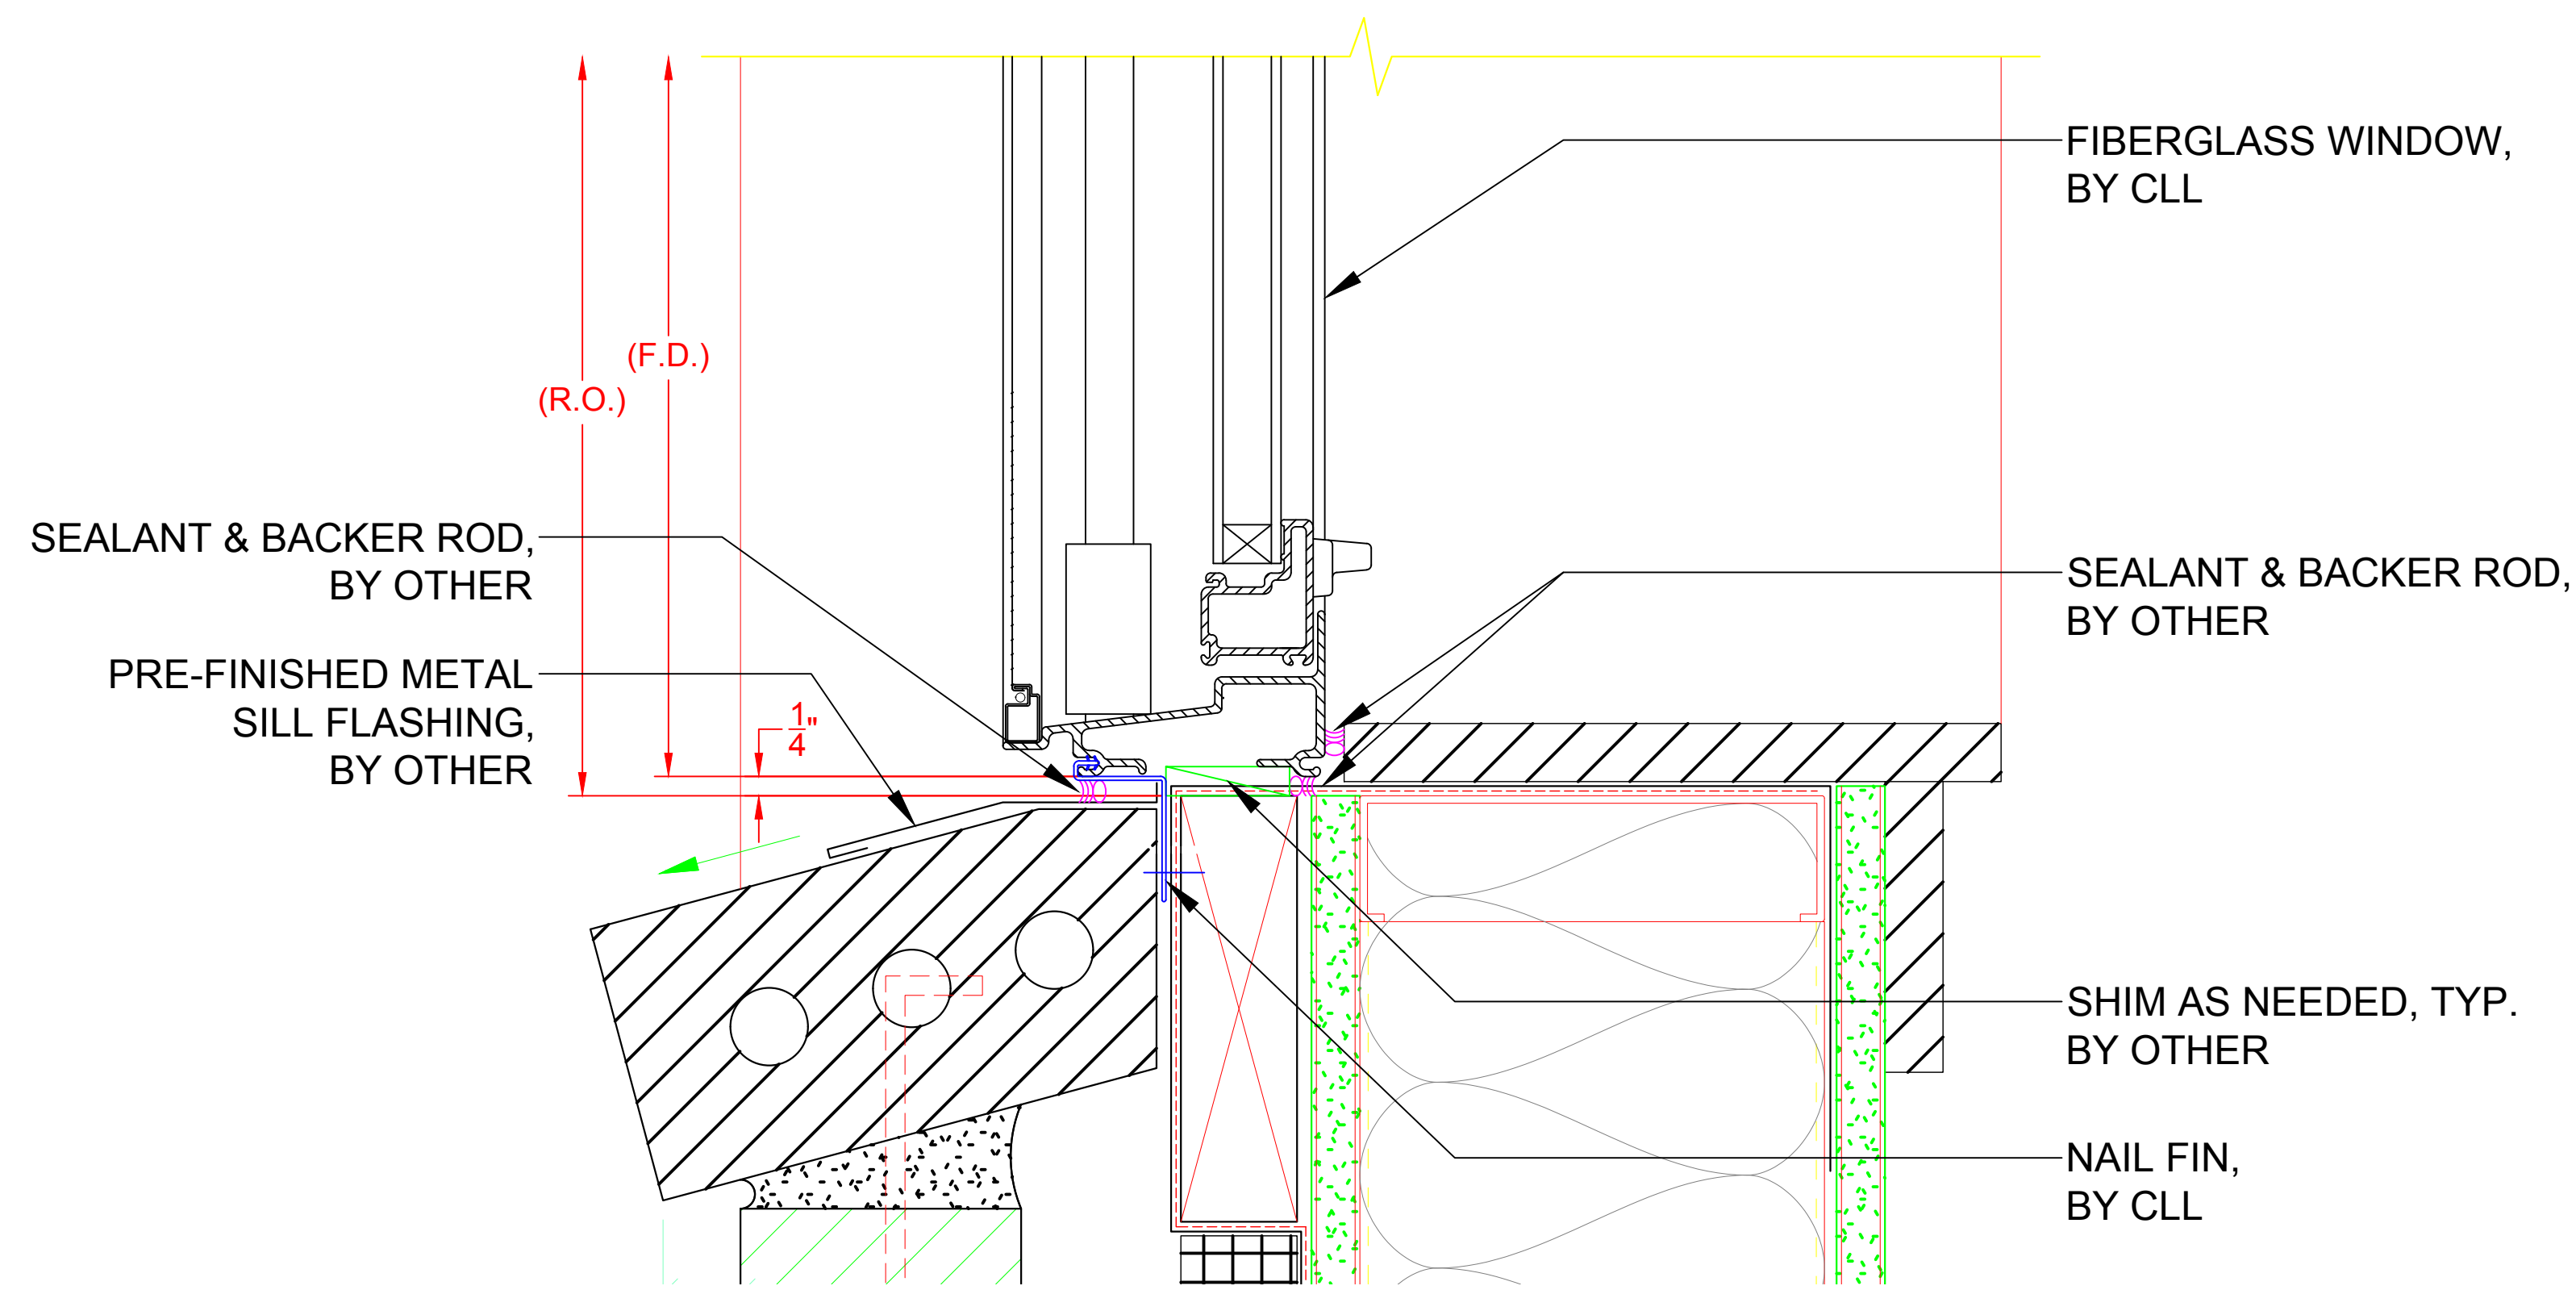

8000 SERIES DOUBLE HUNG

(INSTALLATION METHODS)

**HEAD DETAIL - 8000 DOUBLE HUNG
(W/ ANCHOR STRAP)**

H1

**JAMB DETAIL - 8000 DOUBLE HUNG
(W/ INSTALL THROUGH FRAME)**

J1

**SILL DETAIL - 8000 DOUBLE HUNG
(W/ RIGID NAIL FIN)**