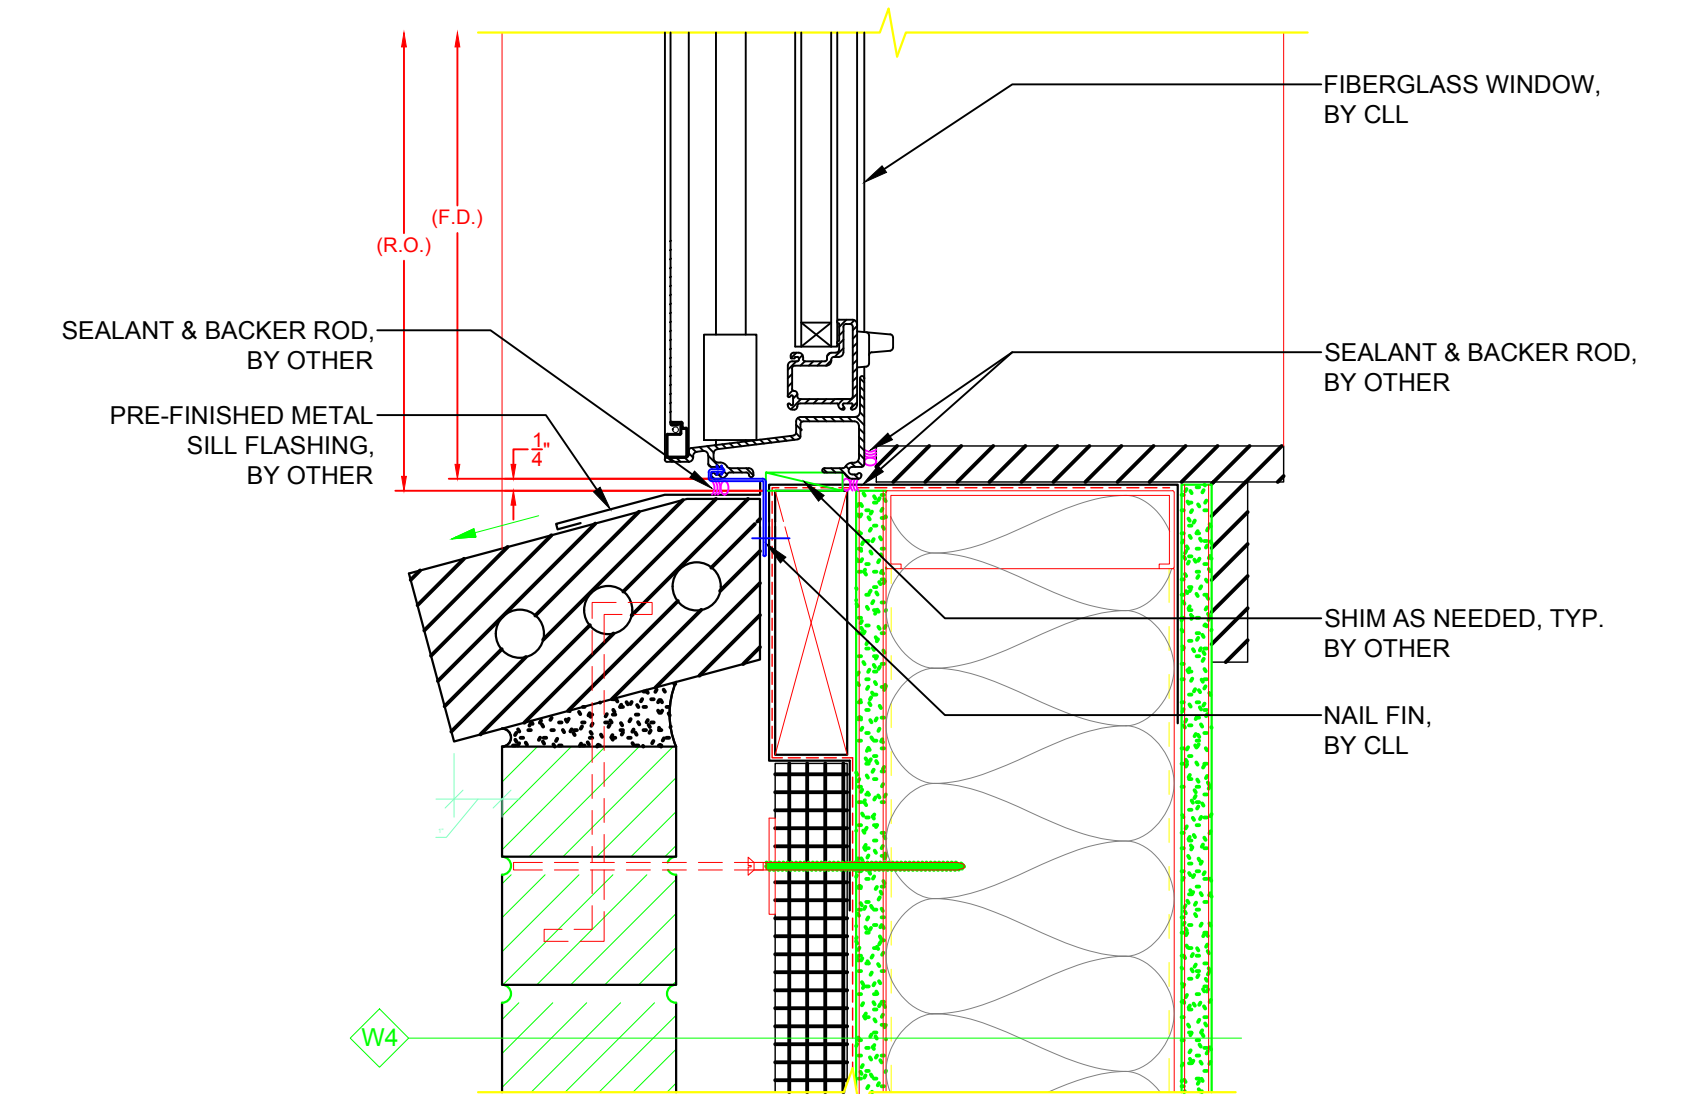

8000 SERIES DOUBLE HUNG

(SERIES OVERVIEW)

8000 SERIES DOUBLE HUNG WINDOW PROFILE W/ RIGID NAIL FIN & ANCHOR STRAP (BY CLL)

#8 x 3/4" SELF-DRILLING SHEET METAL SCREW @ ANCHOR STRAP (BY CLL)

8000 SERIES DOUBLE HUNG WINDOW PROFILE W/ 2 1/4" PANNING & ANCHOR STRAP (BY CLL)

#8 x 3/4" SELF-DRILLING SHEET METAL SCREW @ ANCHOR STRAP (BY CLL)
#8 x 5/8" SELF-DRILLING SHEET METAL SCREW @ PANNING (BY CLL)

HEAD DETAIL - 8000 DOUBLE HUNG (W/ ANCHOR STRAP)

H1

MULL. DETAIL - DH / DH - TYP. VERTICAL MULLS

MULL. DETAIL - DOUBLE HUNG / PICTURE - TYP. HORIZONTAL MULLS

JAMB DETAIL - 80000 DOUBLE HUNG (W/ INSTALL THROUGH FRAME)

J1

SILL DETAIL - 8000 DOUBLE HUNG (W/ RIGID NAIL FIN)

S1

*** NOTE:**

- ALL DRAWINGS ARE FOR REFERENCE PURPOSES ONLY
- ACTUAL INSTALLATION, FASTENERS, ETC. MAY VARY
- AVB & SEALANT BY OTHER, PER LOCAL & INTERNATIONAL BUILDING CODES
- ALL INSTALLATION SCREWS GOING INTO R.O. ARE BY OTHER
- ALL SHIMS ARE BY OTHER