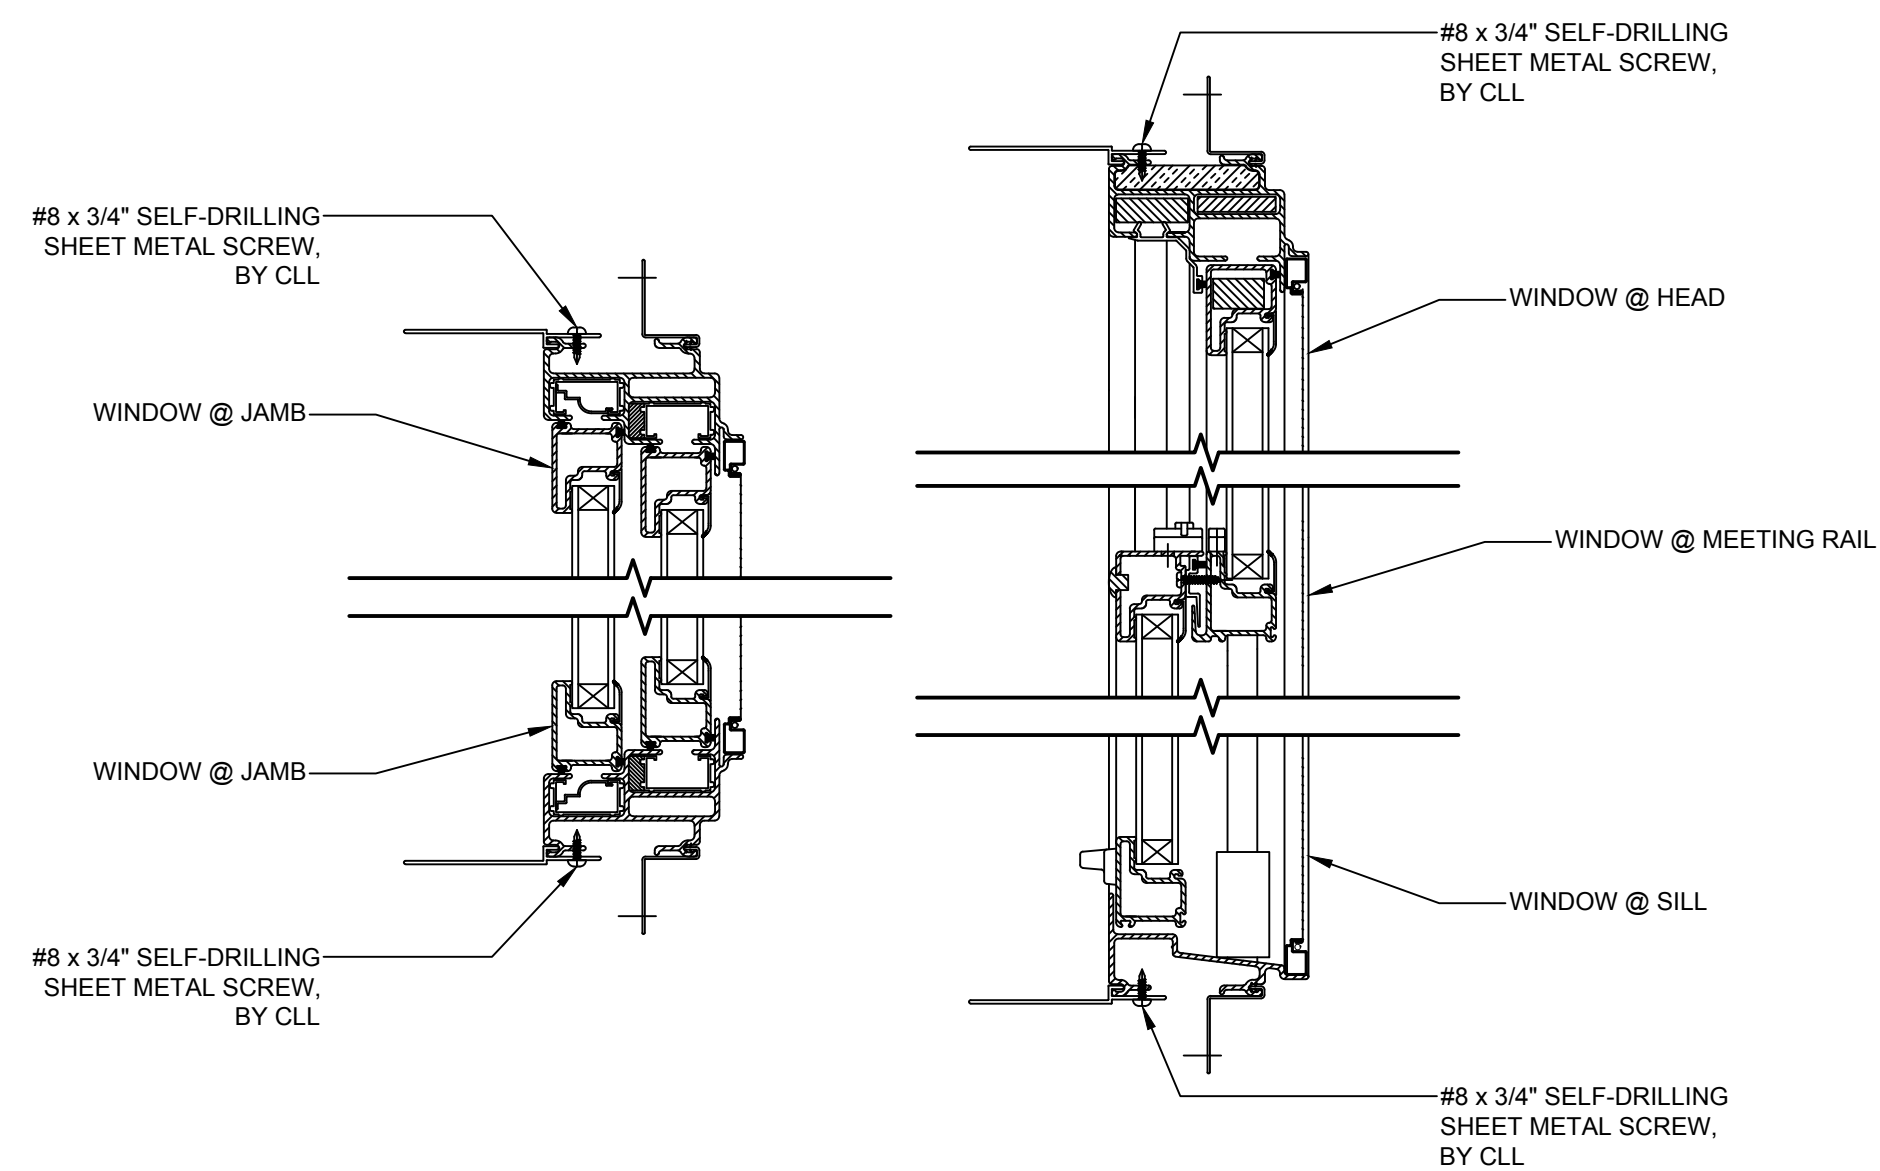

8000 SERIES DOUBLE HUNG

(SERIES OVERVIEW)

8000 SERIES DOUBLE HUNG WINDOW PROFILE W/ RIGID NAIL FIN & ANCHOR STRAP (BY CLL)

#8 x 3/4" SELF-DRILLING SHEET METAL SCREW @ ANCHOR STRAP (BY CLL)

8000 SERIES DOUBLE HUNG WINDOW PROFILE W/ 2 1/4" PANNING & ANCHOR STRAP (BY CLL)