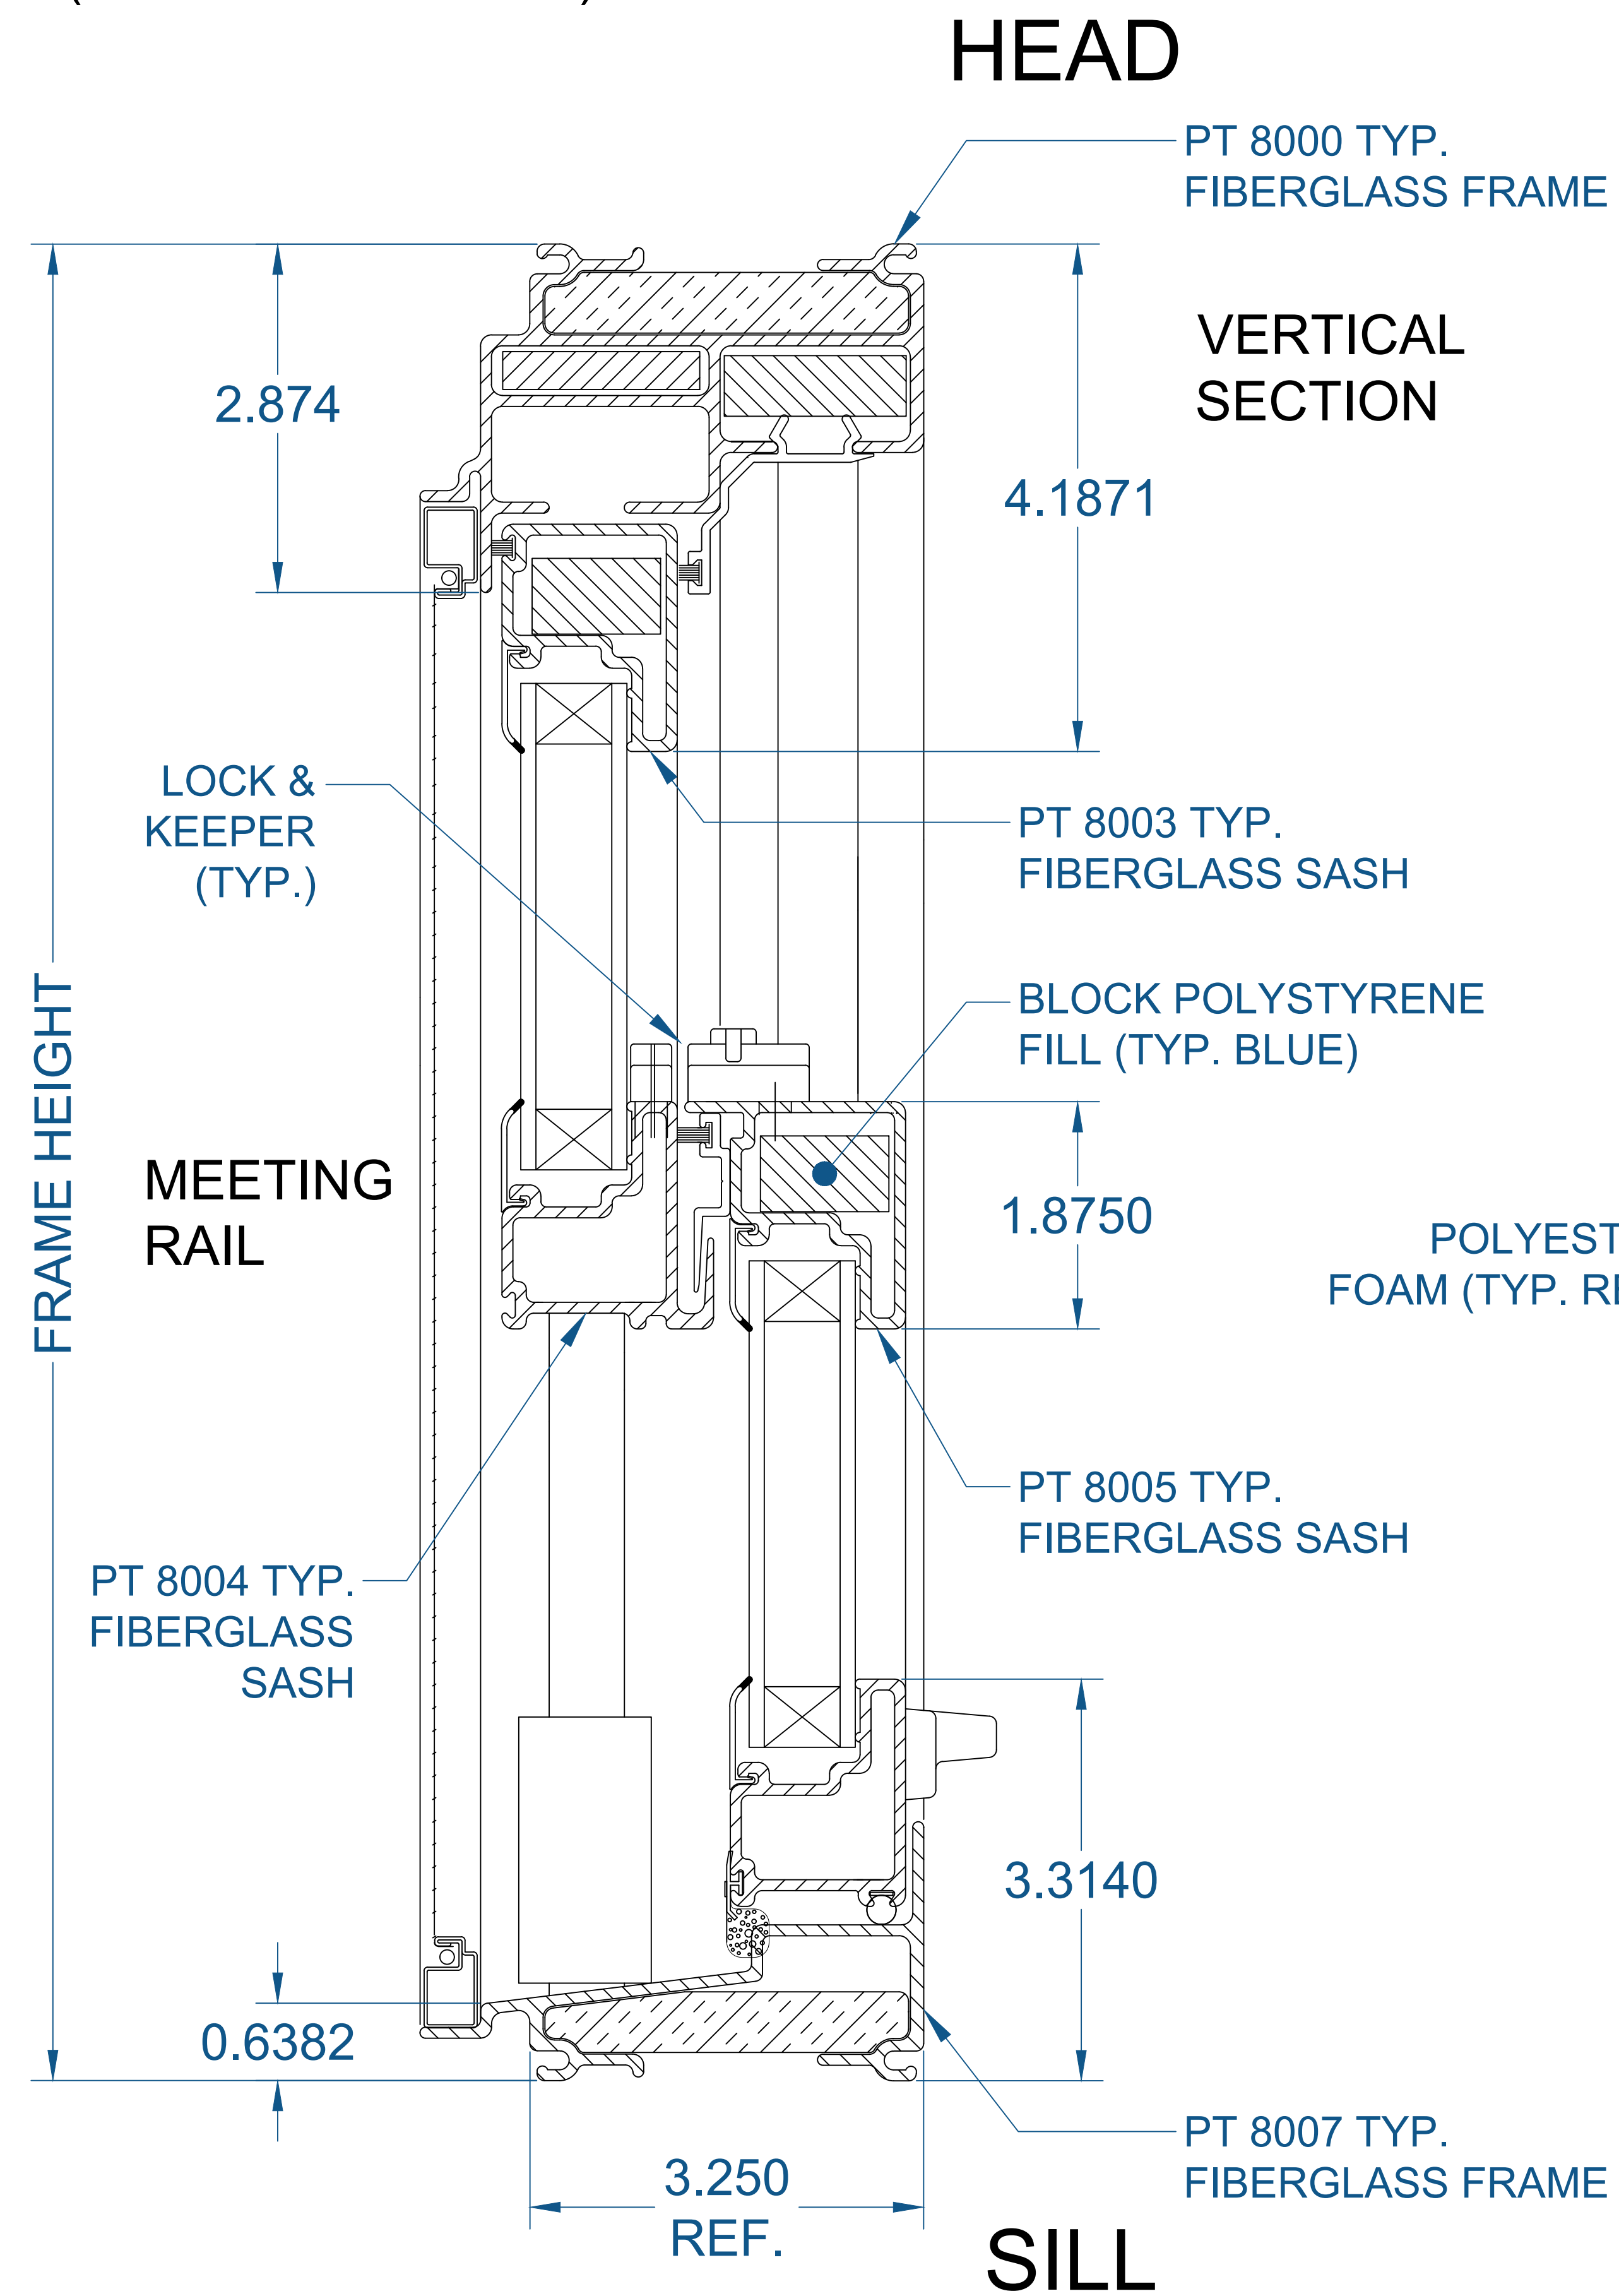

8000 SERIES DOUBLE HUNG

(SECTION PROFILE)

SEE PRODUCT SPECIFICATIONS PAGE FOR COMPLETE PRODUCT DESCRIPTION.

SERIES/CONFIGURATION: 8000 SERIES DOUBLE HUNG			COMFORT LINE LTD. 5500 ENTERPRISE BLVD. TOLEDO, OH 43612 419-729-8520	
DRAWING TYPE: DETAIL WINDOW PROFILES				
THIS DRAWING IS THE PROPERTY OF COMFORT LINE LTD. DESIGN CONCEPTS AND INFORMATION MAY NOT BE REPRODUCED USED OR DISCLOSED WITHOUT THE WRITTEN PERMISSION OF COMFORT LINE LTD.				
			PROJECT:	8000 DOUBLE HUNG
			SCALE:	1' - 0" = 1' - 0"
			DATE:	2/13/17
DATE	REVISION	BY	DRAWN BY:	AJL
			QUOTE:	####
			SHEET:	DH2