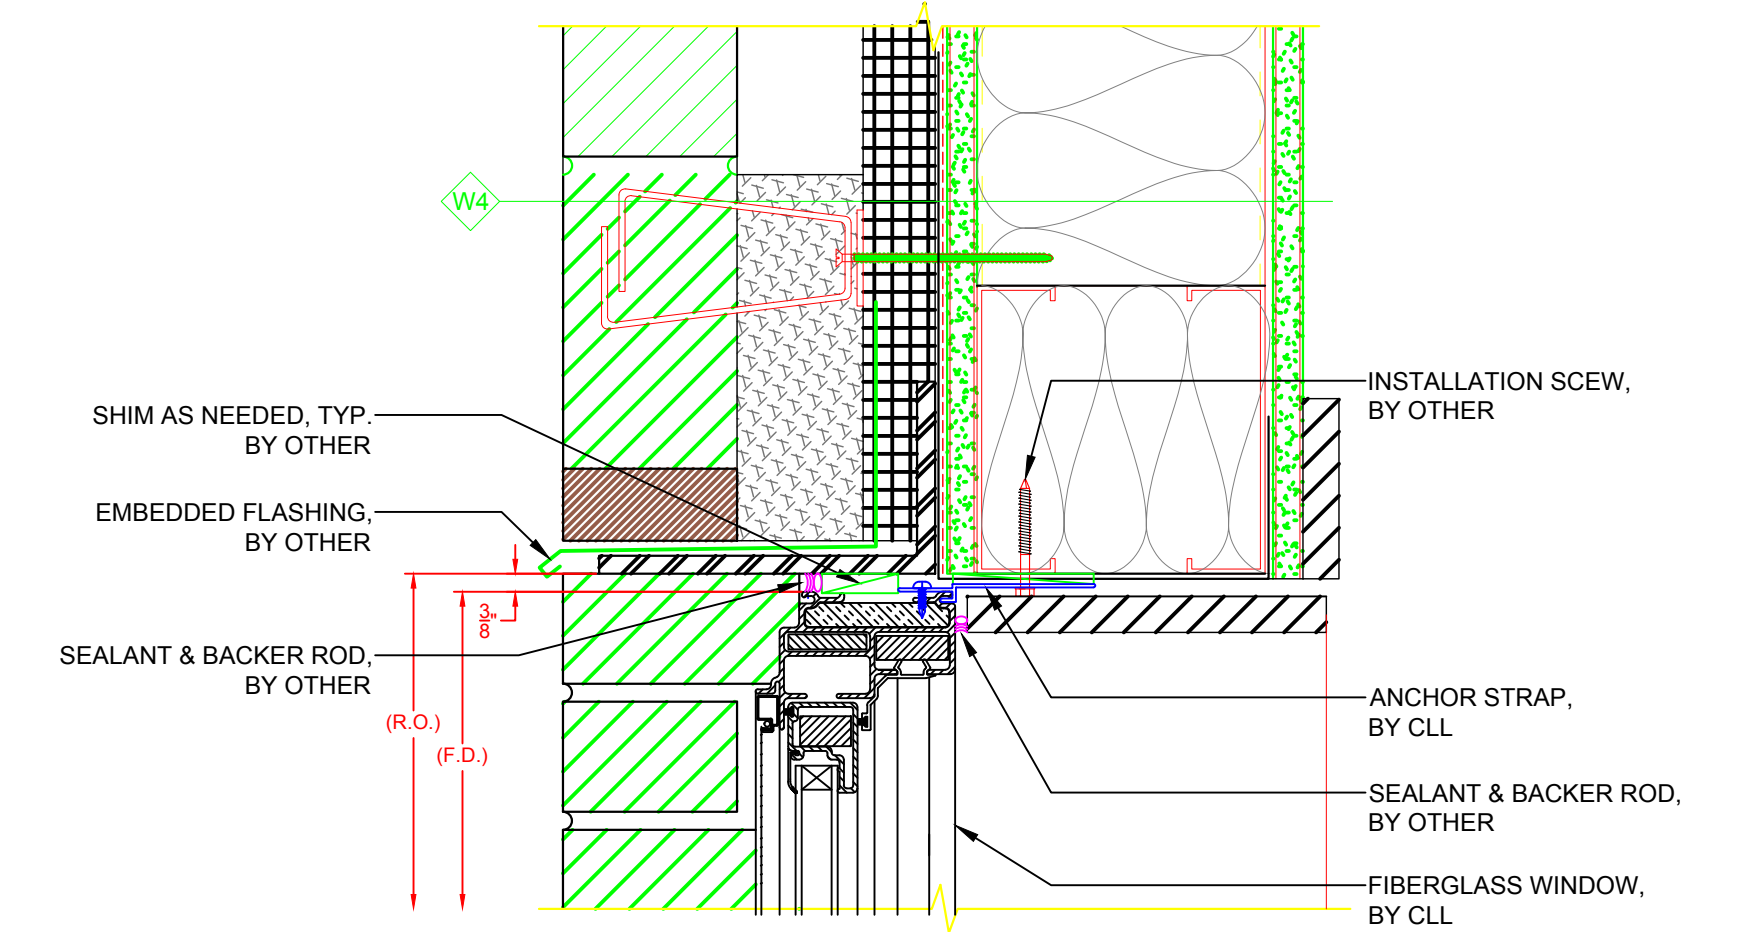

8000 SERIES DOUBLE HUNG

(SERIES OVERVIEW)

8000 SERIES DOUBLE HUNG WINDOW PROFILE W/ RIGID NAIL FIN & ANCHOR STRAP (BY CLL)

#8 x 3/4" SELF-DRILLING SHEET METAL SCREW @ ANCHOR STRAP (BY CLL)

8000 SERIES DOUBLE HUNG WINDOW PROFILE W/ 2 1/4" PANNING & ANCHOR STRAP (BY CLL)

#8 x 3/4" SELF-DRILLING SHEET METAL SCREW @ ANCHOR STRAP (BY CLL)
#8 x 5/8" SELF-DRILLING SHEET METAL SCREW @ PANNING (BY CLL)

HEAD DETAIL - 8000 DOUBLE HUNG (W/ ANCHOR STRAP)

H1

MULL. DETAIL - DH / DH - TYP. VERTICAL MULLS