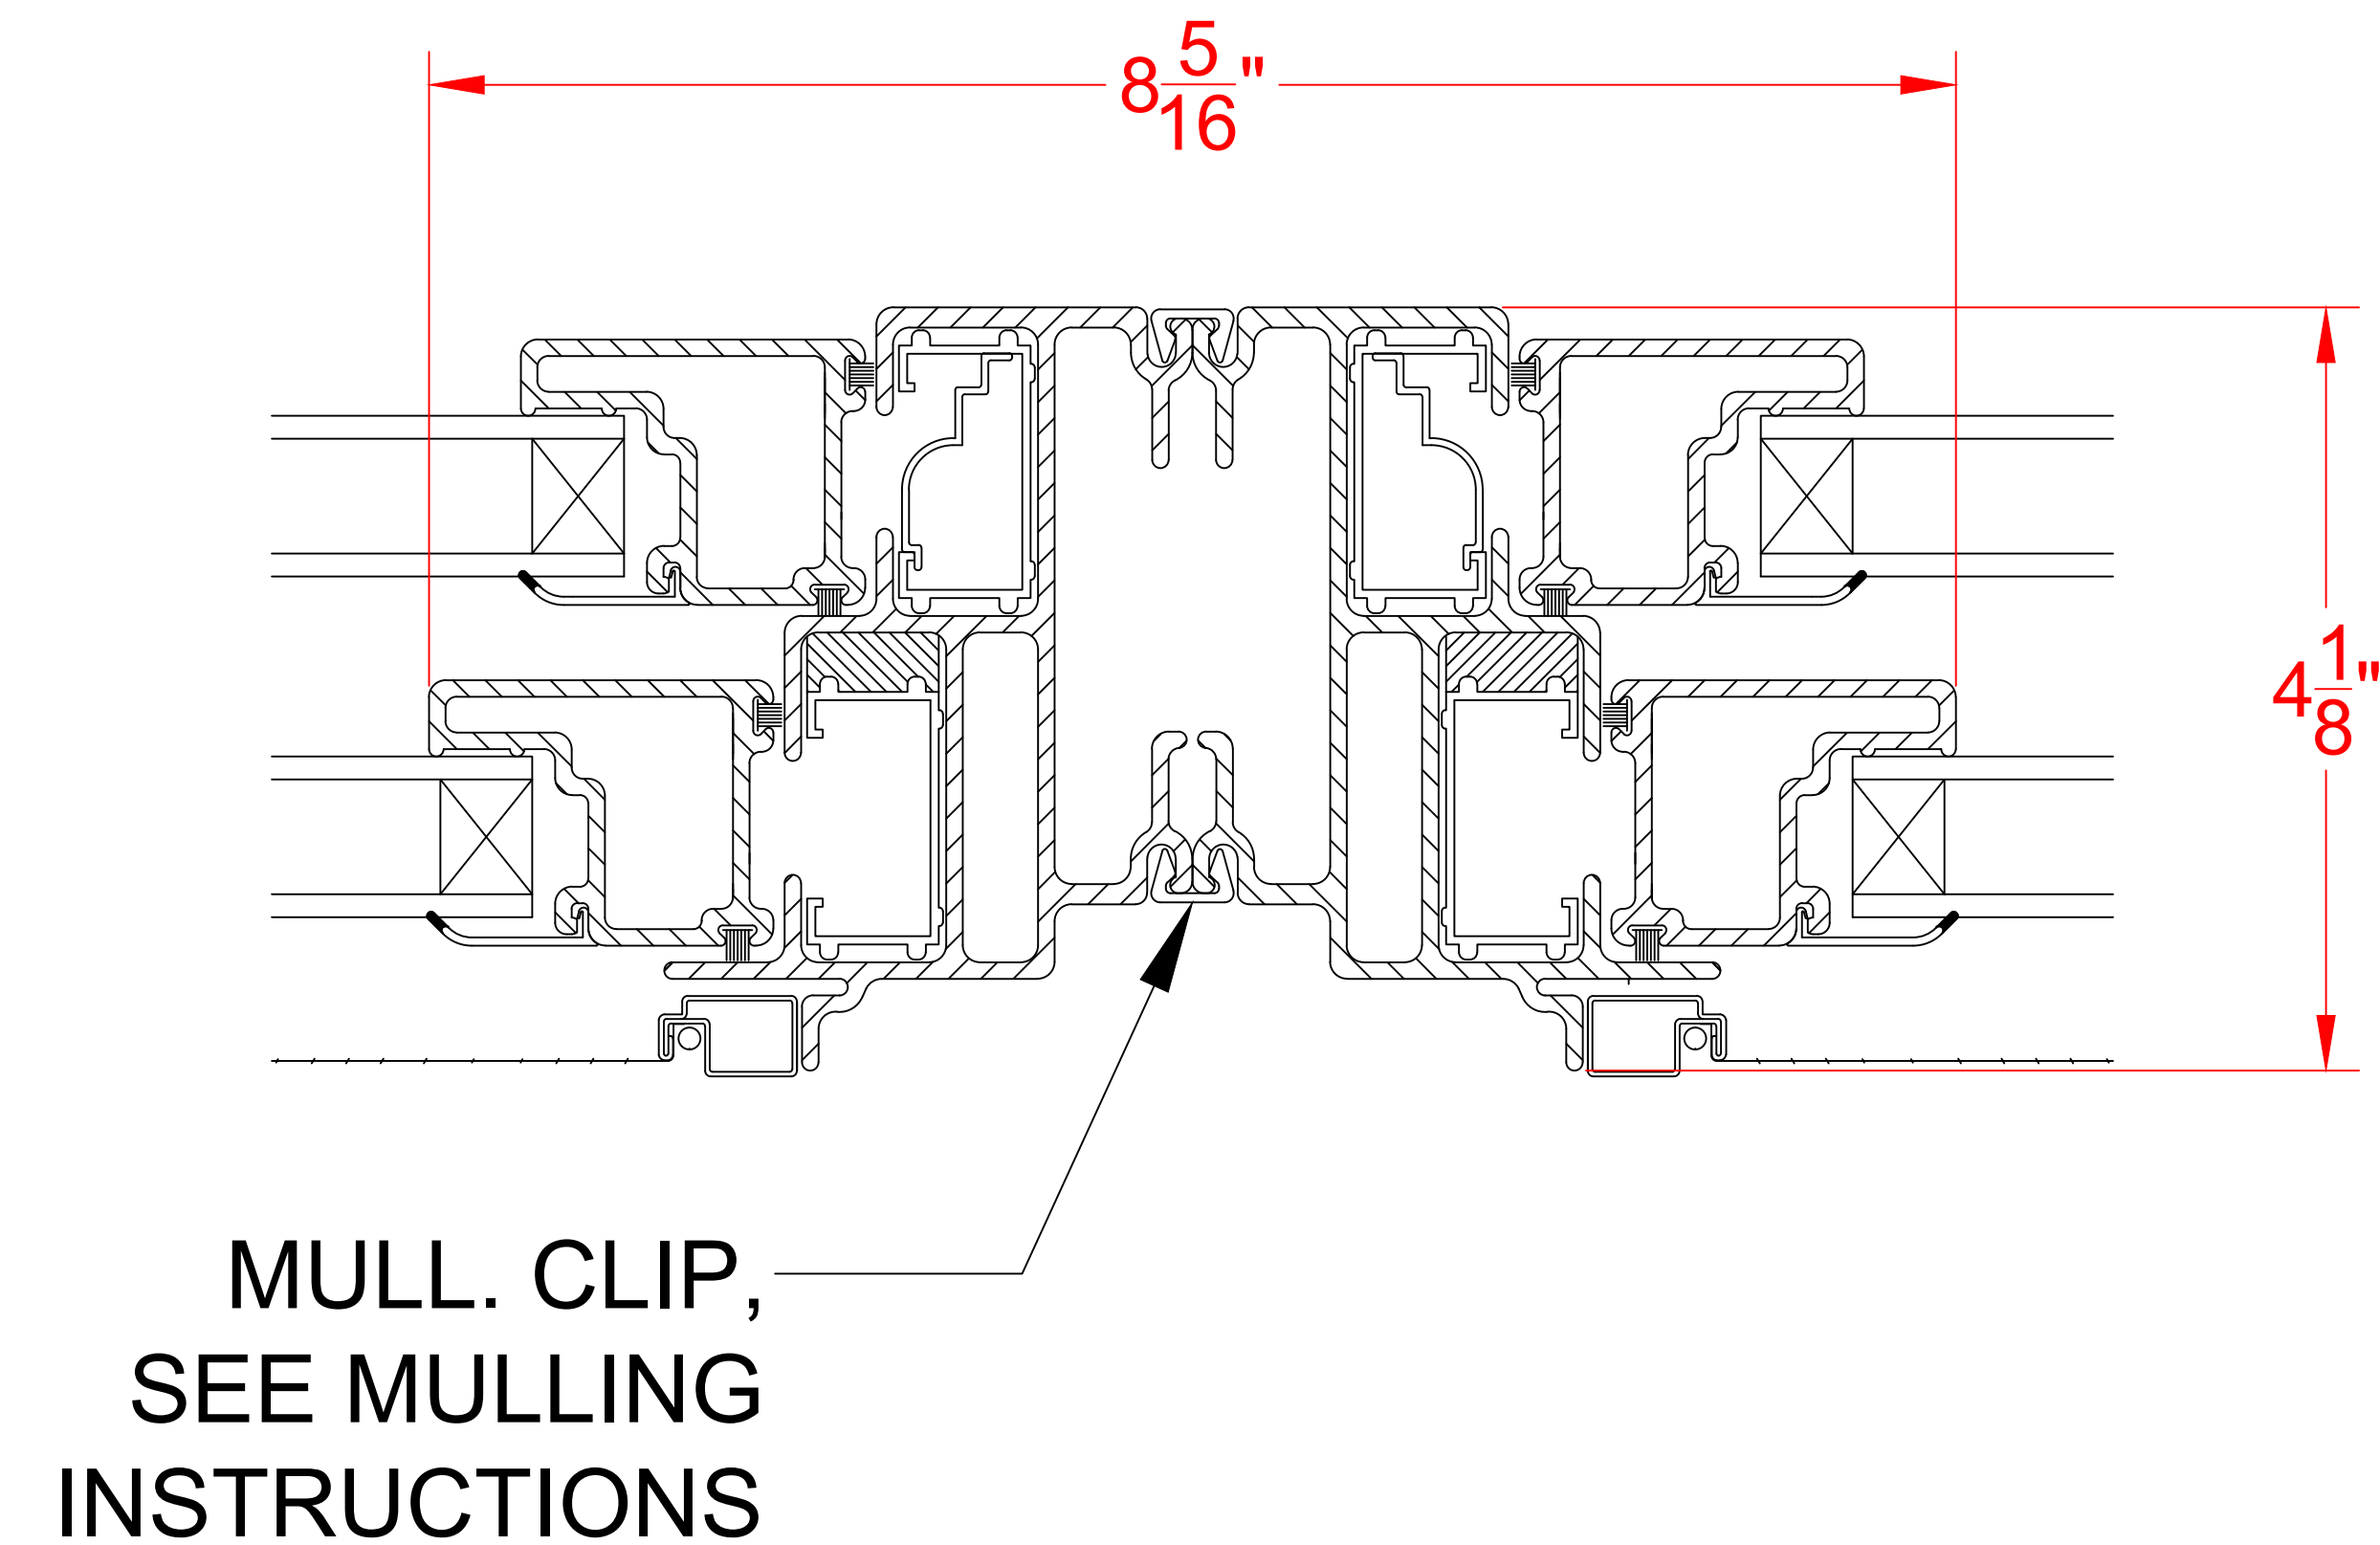

MULL. CLIP,
SEE MULLING
INSTRUCTIONS

MULL. DETAIL - DOUBLE HUNG / DOUBLE HUNG - TYP.
VERTICAL MULLS

MULL. DETAIL - DOUBLE HUNG / PICTURE - TYP.
HORIZONTAL MULLS

SEE PRODUCT SPECIFICATIONS PAGE FOR COMPLETE PRODUCT DESCRIPTION.

SERIES/CONFIGURATION: 8000 SERIES DOUBLE HUNG		FiberFrame™ Comfort Line® FIBERGLASS WINDOWS, PATIO DOORS, SUNROOMS & STOREFRONT	COMFORT LINE LTD. 5500 ENTERPRISE BLVD. TOLEDO, OH 43612 419-729-8520	
DRAWING TYPE: MULLING SECTION DETAIL			THIS DRAWING IS THE PROPERTY OF COMFORT LINE LTD. DESIGN CONCEPTS AND INFORMATION MAY NOT BE REPRODUCED USED OR DISCLOSED WITHOUT THE WRITTEN PERMISSION OF COMFORT LINE LTD.	
		SCALE: 1' - 0" = 1' - 0"	PROJECT: 8000 DOUBLE HUNG	
		DATE: 2/13/17	QUOTE: ####	SHEET: DH6
DATE	REVISION	BY	DRAWN BY: AJL