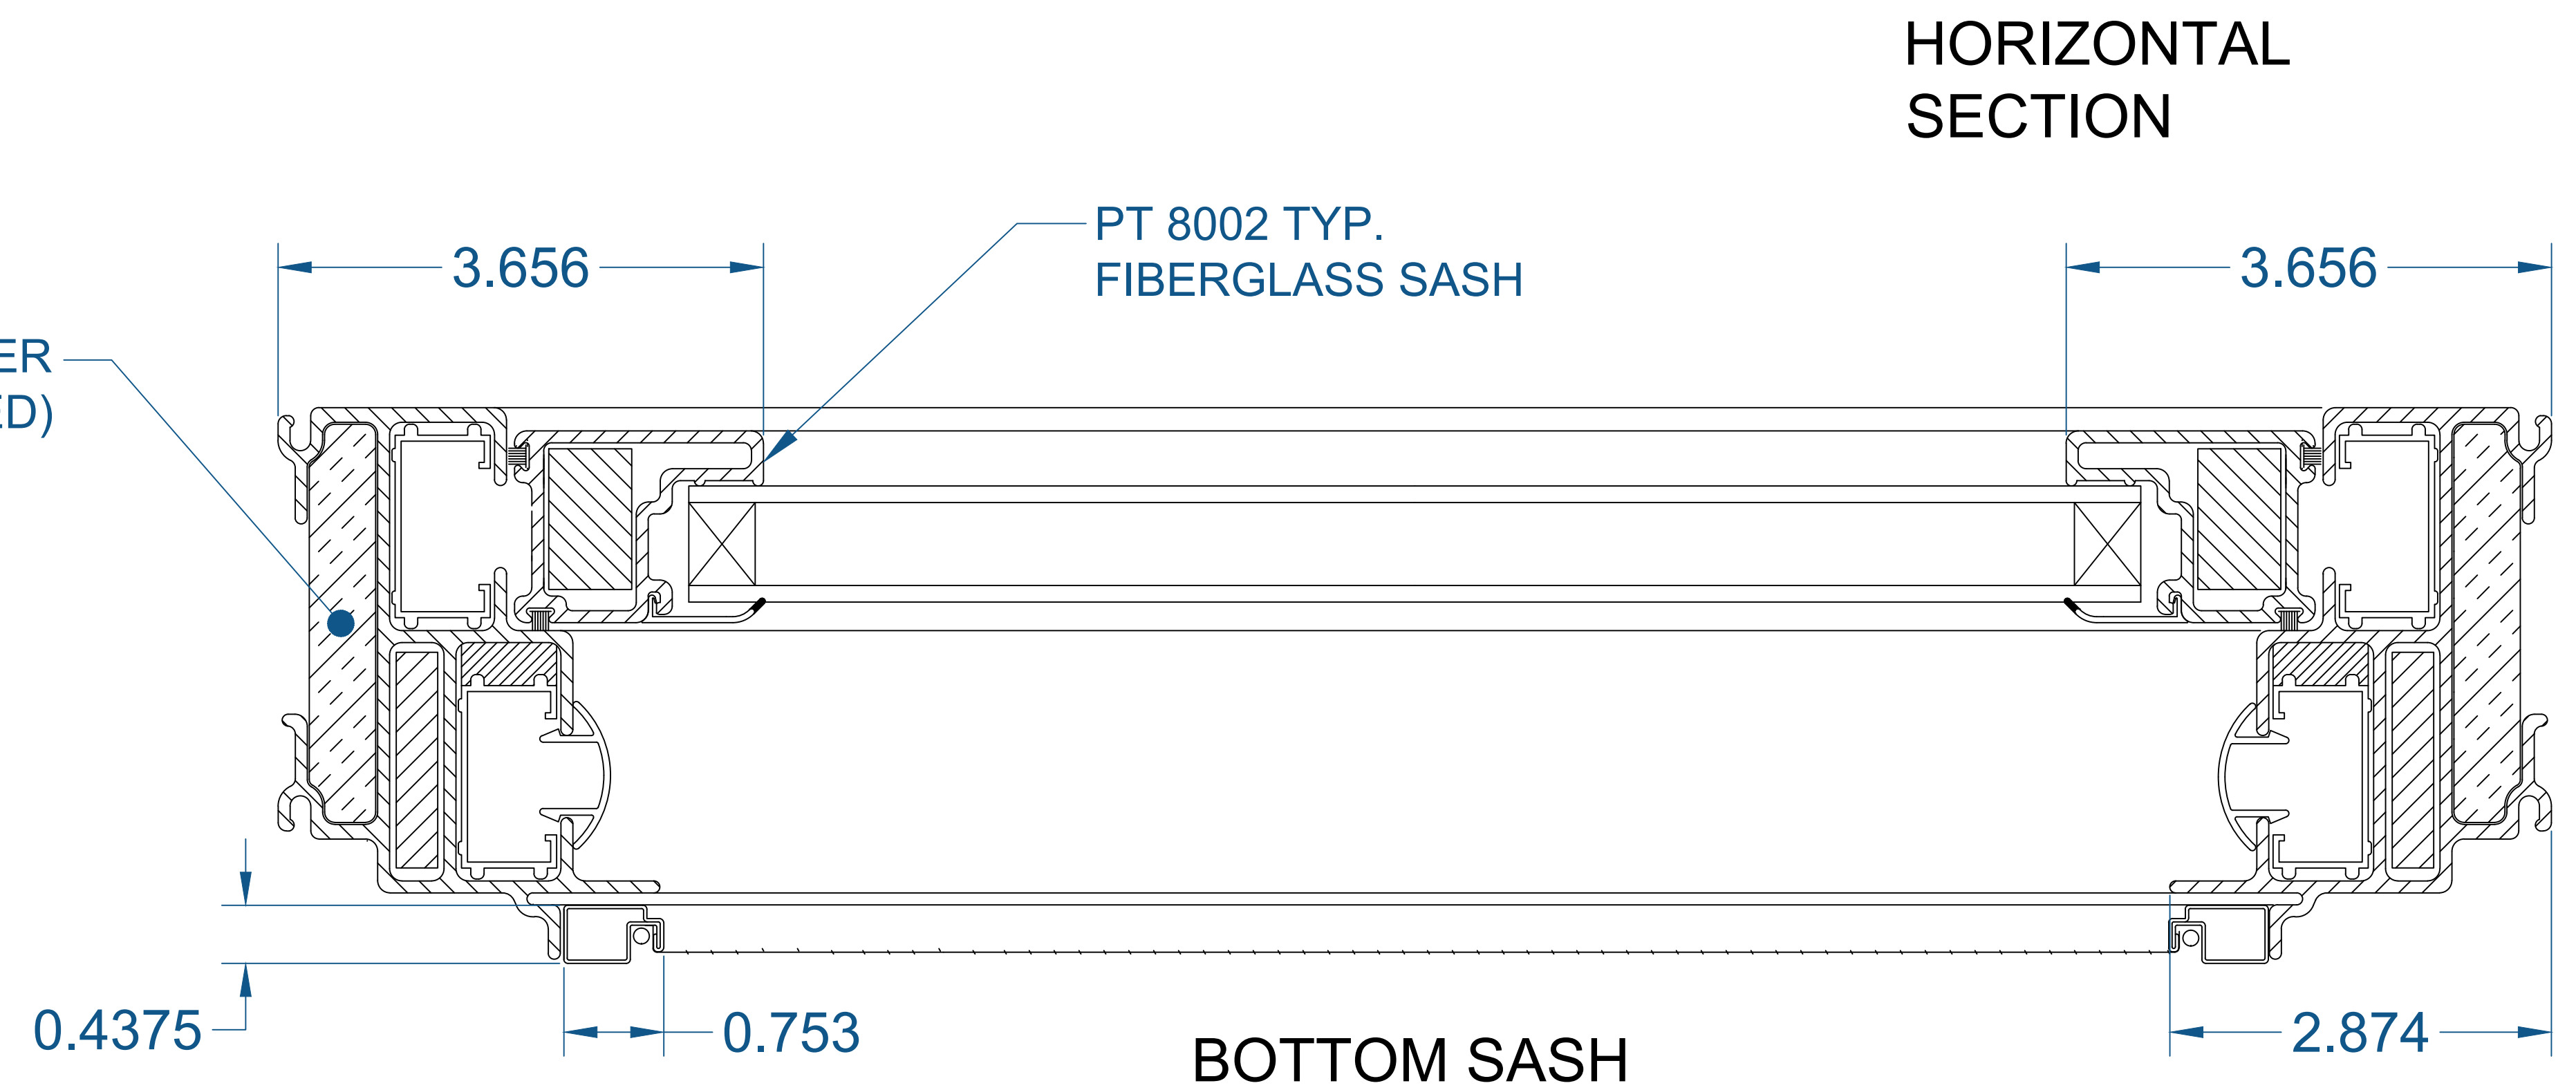

8000 SERIES DOUBLE HUNG - ORIEL

(ELEVATION DRAWING)

ORIEL WINDOW STYLE

- (LARGER TOP SASH)
- INFORMATION ON SIZING & OPTIONS AVAILABLE UPON REQUEST

NOTE: ELEVATION VIEWED FROM THE OUTSIDE LOOKING IN.

SEE PRODUCT SPECIFICATIONS PAGE FOR COMPLETE PRODUCT DESCRIPTION.

8000 SERIES DOUBLE HUNG - COTTAGE

(ELEVATION DRAWING)

COTTAGE WINDOW STYLE
 - (LARGER BOTTOM SASH)
 - INFORMATION ON SIZING
 & OPTIONS AVAILABLE
 UPON REQUEST

NOTE: ELEVATION VIEWED FROM THE OUTSIDE LOOKING IN.

8000 SERIES DOUBLE HUNG

(SECTION PROFILE)

SEE PRODUCT SPECIFICATIONS PAGE FOR COMPLETE PRODUCT DESCRIPTION.

SERIES/CONFIGURATION: 8000 SERIES DOUBLE HUNG			 COMFORT LINE LTD. 5500 ENTERPRISE BLVD. TOLEDO, OH 43612 419-729-8520	
DRAWING TYPE: DETAIL WINDOW PROFILES				
THIS DRAWING IS THE PROPERTY OF COMFORT LINE LTD. DESIGN CONCEPTS AND INFORMATION MAY NOT BE REPRODUCED USED OR DISCLOSED WITHOUT THE WRITTEN PERMISSION OF COMFORT LINE LTD.				
			PROJECT:	8000 DOUBLE HUNG
			SCALE:	1' - 0" = 1' - 0"
			DATE:	2/13/17
DATE	REVISION	BY	DRAWN BY:	AJL
			QUOTE:	####
			SHEET:	DH2

8000 SERIES DOUBLE HUNG

(SERIES OVERVIEW)

8000 SERIES DOUBLE HUNG WINDOW PROFILE W/ RIGID NAIL FIN & ANCHOR STRAP (BY CLL)

#8 x 3/4" SELF-DRILLING SHEET METAL SCREW @ ANCHOR STRAP (BY CLL)

8000 SERIES DOUBLE HUNG WINDOW PROFILE W/ 2 1/4" PANNING & ANCHOR STRAP (BY CLL)