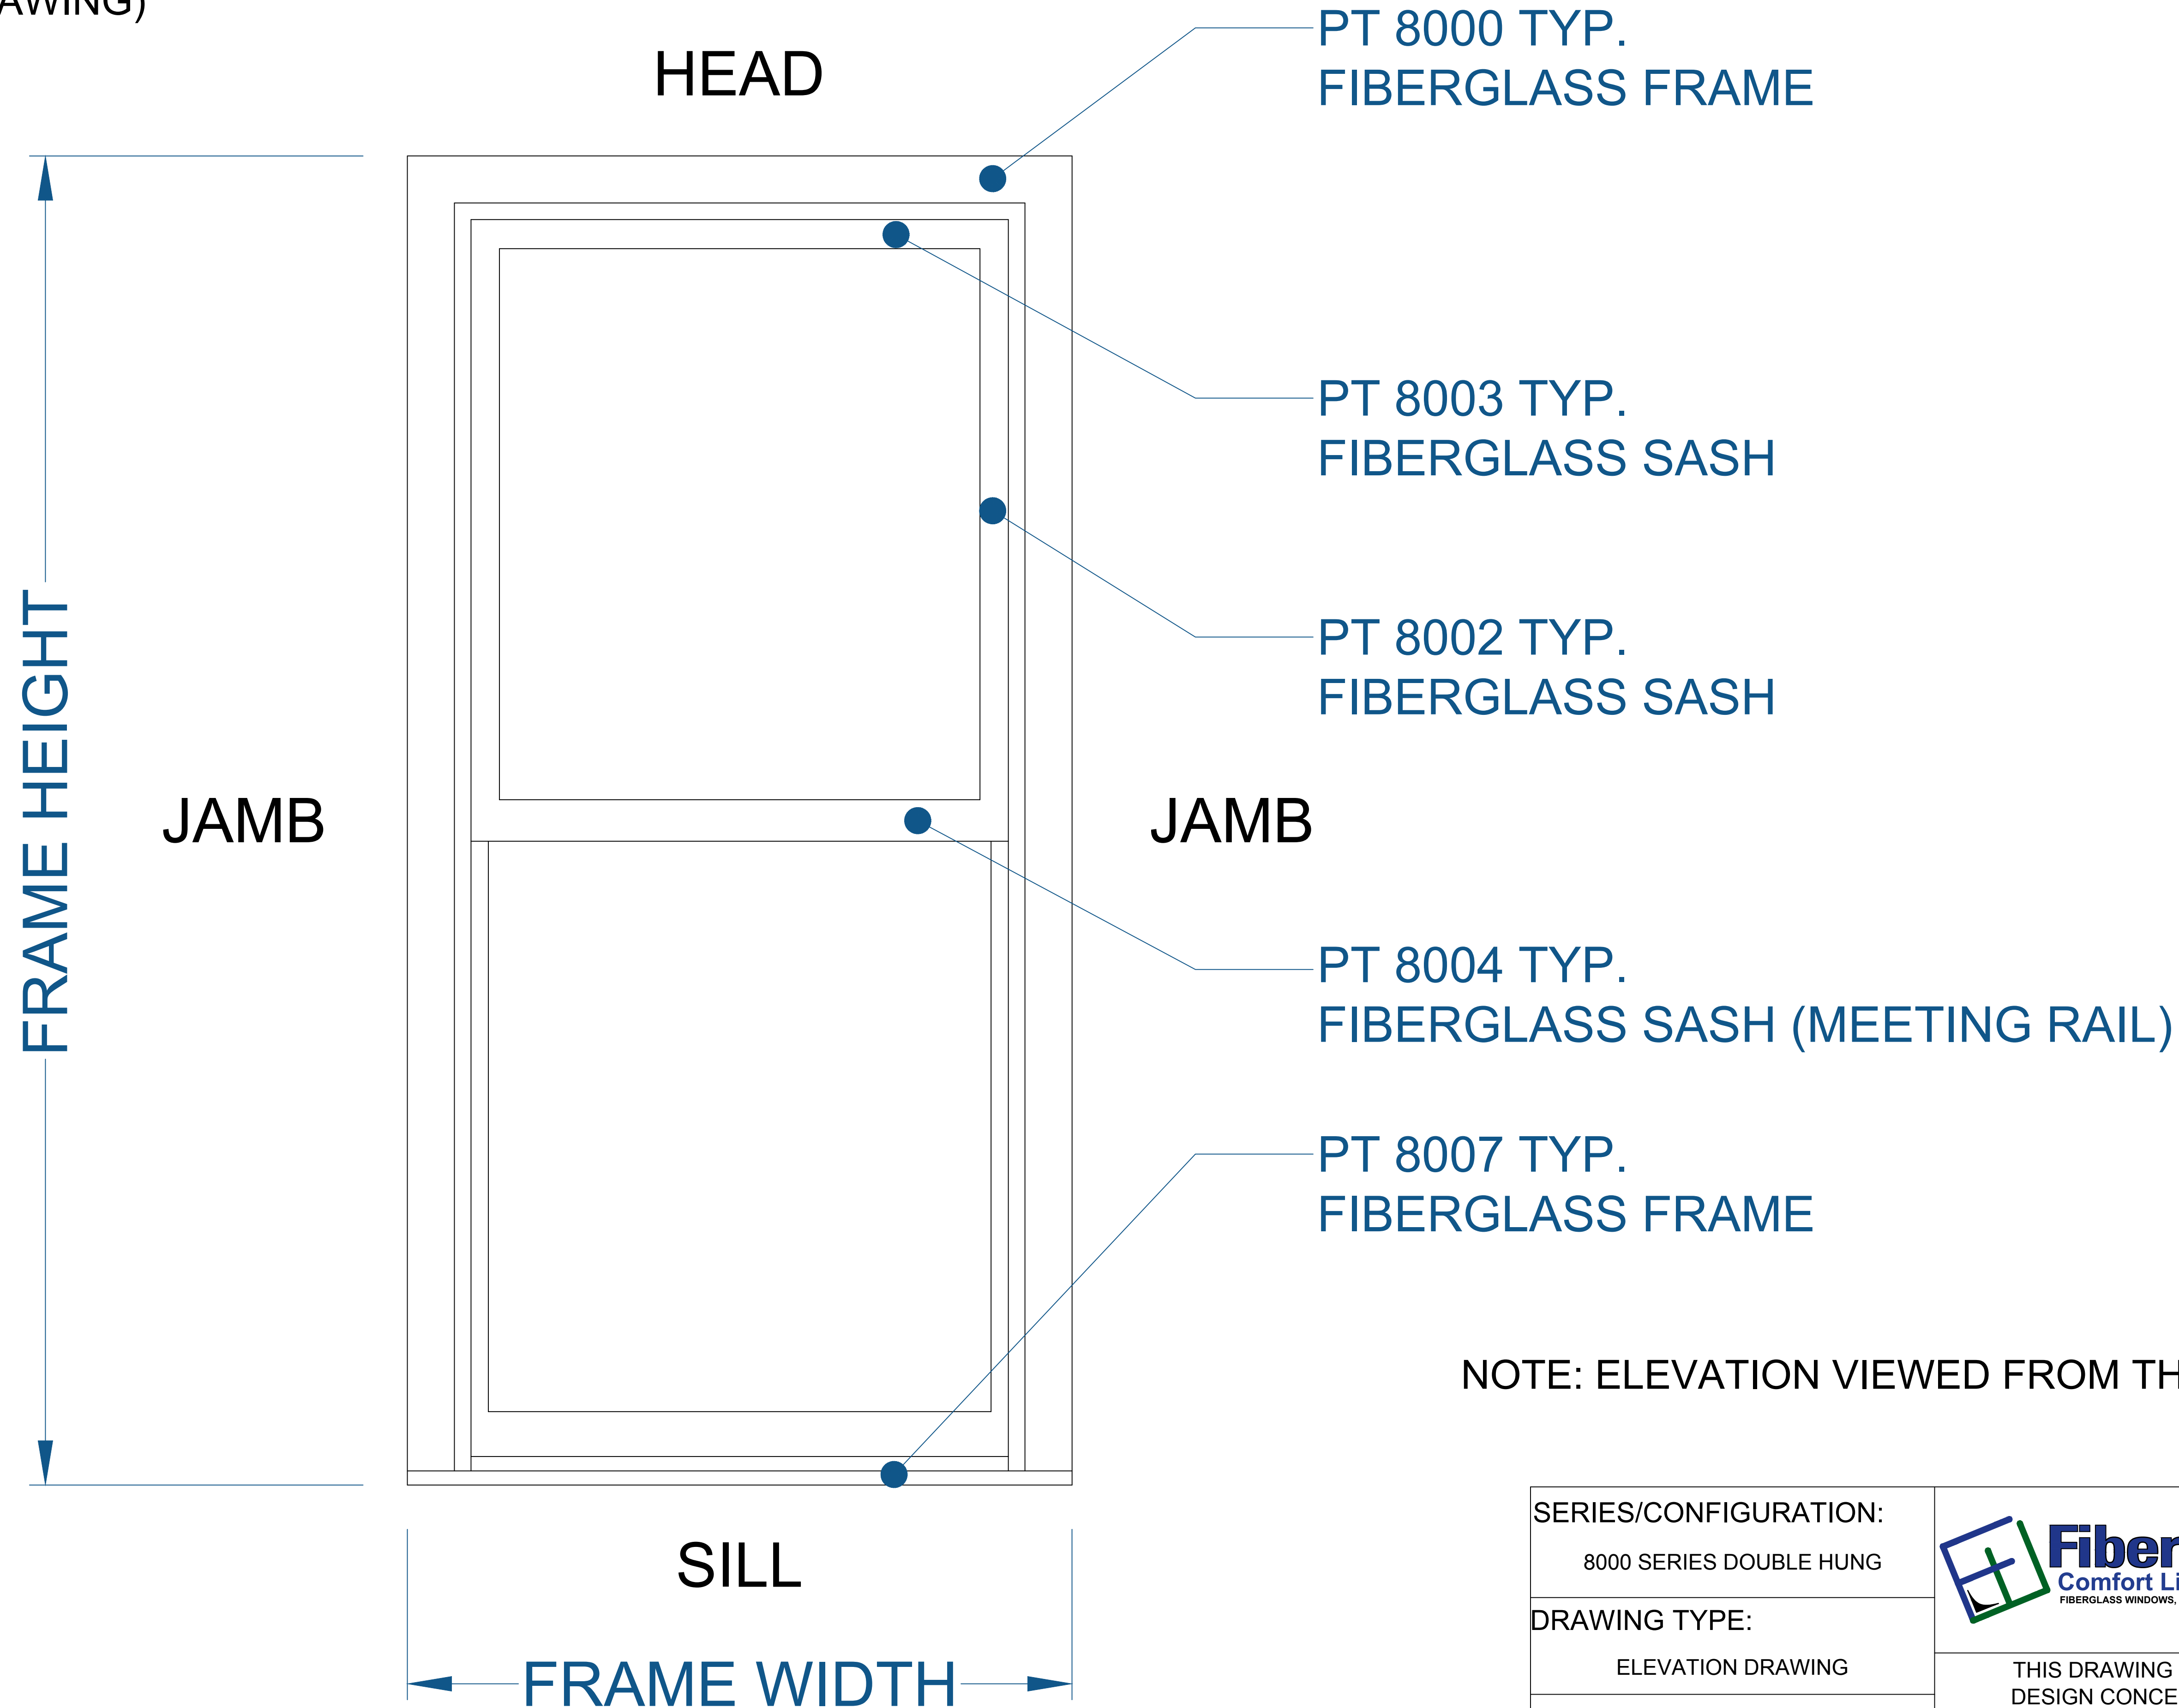

8000 SERIES DOUBLE HUNG

(ELEVATION DRAWING)

NOTE: ELEVATION VIEWED FROM THE OUTSIDE LOOKING IN.

SEE PRODUCT SPECIFICATIONS PAGE FOR COMPLETE PRODUCT DESCRIPTION.

SERIES/CONFIGURATION: 8000 SERIES DOUBLE HUNG		 FiberFrame™ Comfort Line® <small>FIBERGLASS WINDOWS, PATIO DOORS, SUNROOMS & STOREFRONT</small>	COMFORT LINE LTD. 5500 ENTERPRISE BLVD. TOLEDO, OH 43612 419-729-8520	
DRAWING TYPE: ELEVATION DRAWING			THIS DRAWING IS THE PROPERTY OF COMFORT LINE LTD. DESIGN CONCEPTS AND INFORMATION MAY NOT BE REPRODUCED USED OR DISCLOSED WITHOUT THE WRITTEN PERMISSION OF COMFORT LINE LTD.	
		SCALE: 3" = 1' - 0"	PROJECT: 8000 DOUBLE HUNG	
DATE	REVISION	BY	DATE: 2/13/17	QUOTE: ####
			DRAWN BY: AJL	SHEET: DH1.1

8000 SERIES DOUBLE HUNG - ORIEL

(ELEVATION DRAWING)

ORIEL WINDOW STYLE

- (LARGER TOP SASH)
- INFORMATION ON SIZING & OPTIONS AVAILABLE UPON REQUEST

NOTE: ELEVATION VIEWED FROM THE OUTSIDE LOOKING IN.

SEE PRODUCT SPECIFICATIONS PAGE FOR COMPLETE PRODUCT DESCRIPTION.

8000 SERIES DOUBLE HUNG - COTTAGE

(ELEVATION DRAWING)

COTTAGE WINDOW STYLE
 - (LARGER BOTTOM SASH)
 - INFORMATION ON SIZING
 & OPTIONS AVAILABLE
 UPON REQUEST

NOTE: ELEVATION VIEWED FROM THE OUTSIDE LOOKING IN.

8000 SERIES DOUBLE HUNG

(SERIES OVERVIEW)

8000 SERIES DOUBLE HUNG WINDOW PROFILE W/ RIGID NAIL FIN & ANCHOR STRAP (BY CLL)

#8 x 3/4" SELF-DRILLING SHEET METAL SCREW @ ANCHOR STRAP (BY CLL)

8000 SERIES DOUBLE HUNG WINDOW PROFILE W/ 2 1/4" PANNING & ANCHOR STRAP (BY CLL)