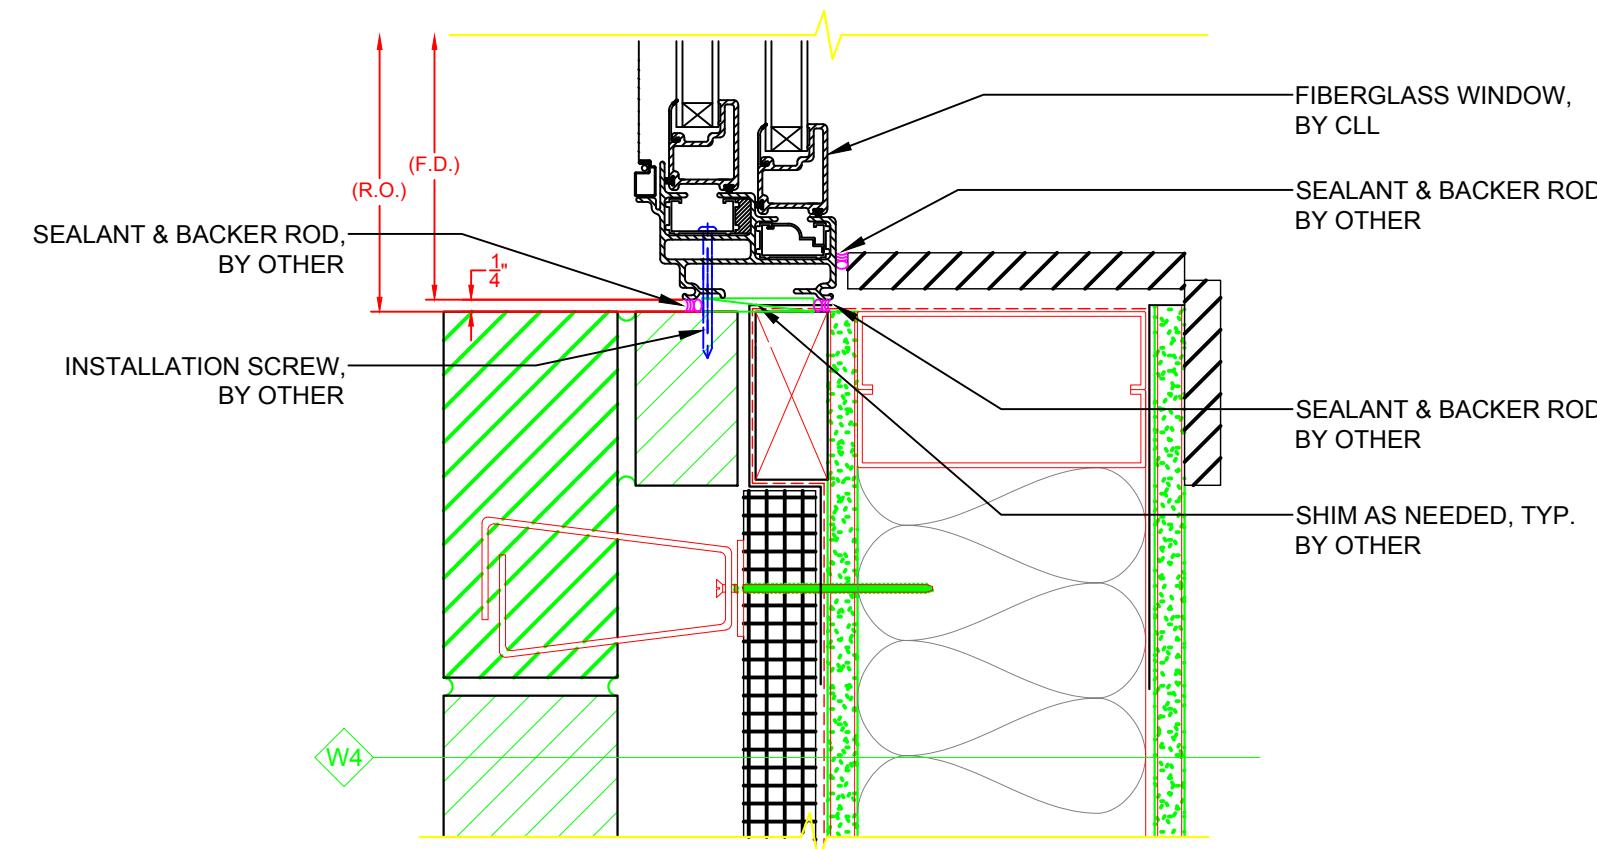

8000 SERIES DOUBLE HUNG

(SERIES OVERVIEW)

8000 SERIES DOUBLE HUNG WINDOW PROFILE W/ RIGID NAIL FIN & ANCHOR STRAP (BY CLL)

#8 x 3/4" SELF-DRILLING SHEET METAL SCREW @ ANCHOR STRAP (BY CLL)

8000 SERIES DOUBLE HUNG WINDOW PROFILE W/ 2 1/4" PANNING & ANCHOR STRAP (BY CLL)

#8 x 3/4" SELF-DRILLING SHEET METAL SCREW @ ANCHOR STRAP (BY CLL)
#8 x 5/8" SELF-DRILLING SHEET METAL SCREW @ PANNING (BY CLL)

HEAD DETAIL - 8000 DOUBLE HUNG (W/ ANCHOR STRAP)

H1

MULL. DETAIL - DH / DH - TYP. VERTICAL MULLS

MULL. DETAIL - DOUBLE HUNG / PICTURE - TYP. HORIZONTAL MULLS

JAMB DETAIL - 80000 DOUBLE HUNG (W/ INSTALL THROUGH FRAME)

J1

SILL DETAIL - 8000 DOUBLE HUNG (W/ RIGID NAIL FIN)

S1

*** NOTE:**

- ALL DRAWINGS ARE FOR REFERENCE PURPOSES ONLY
- ACTUAL INSTALLATION, FASTENERS, ETC. MAY VARY
- AVB & SEALANT BY OTHER, PER LOCAL & INTERNATIONAL BUILDING CODES
- ALL INSTALLATION SCREWS GOING INTO R.O. ARE BY OTHER
- ALL SHIMS ARE BY OTHER