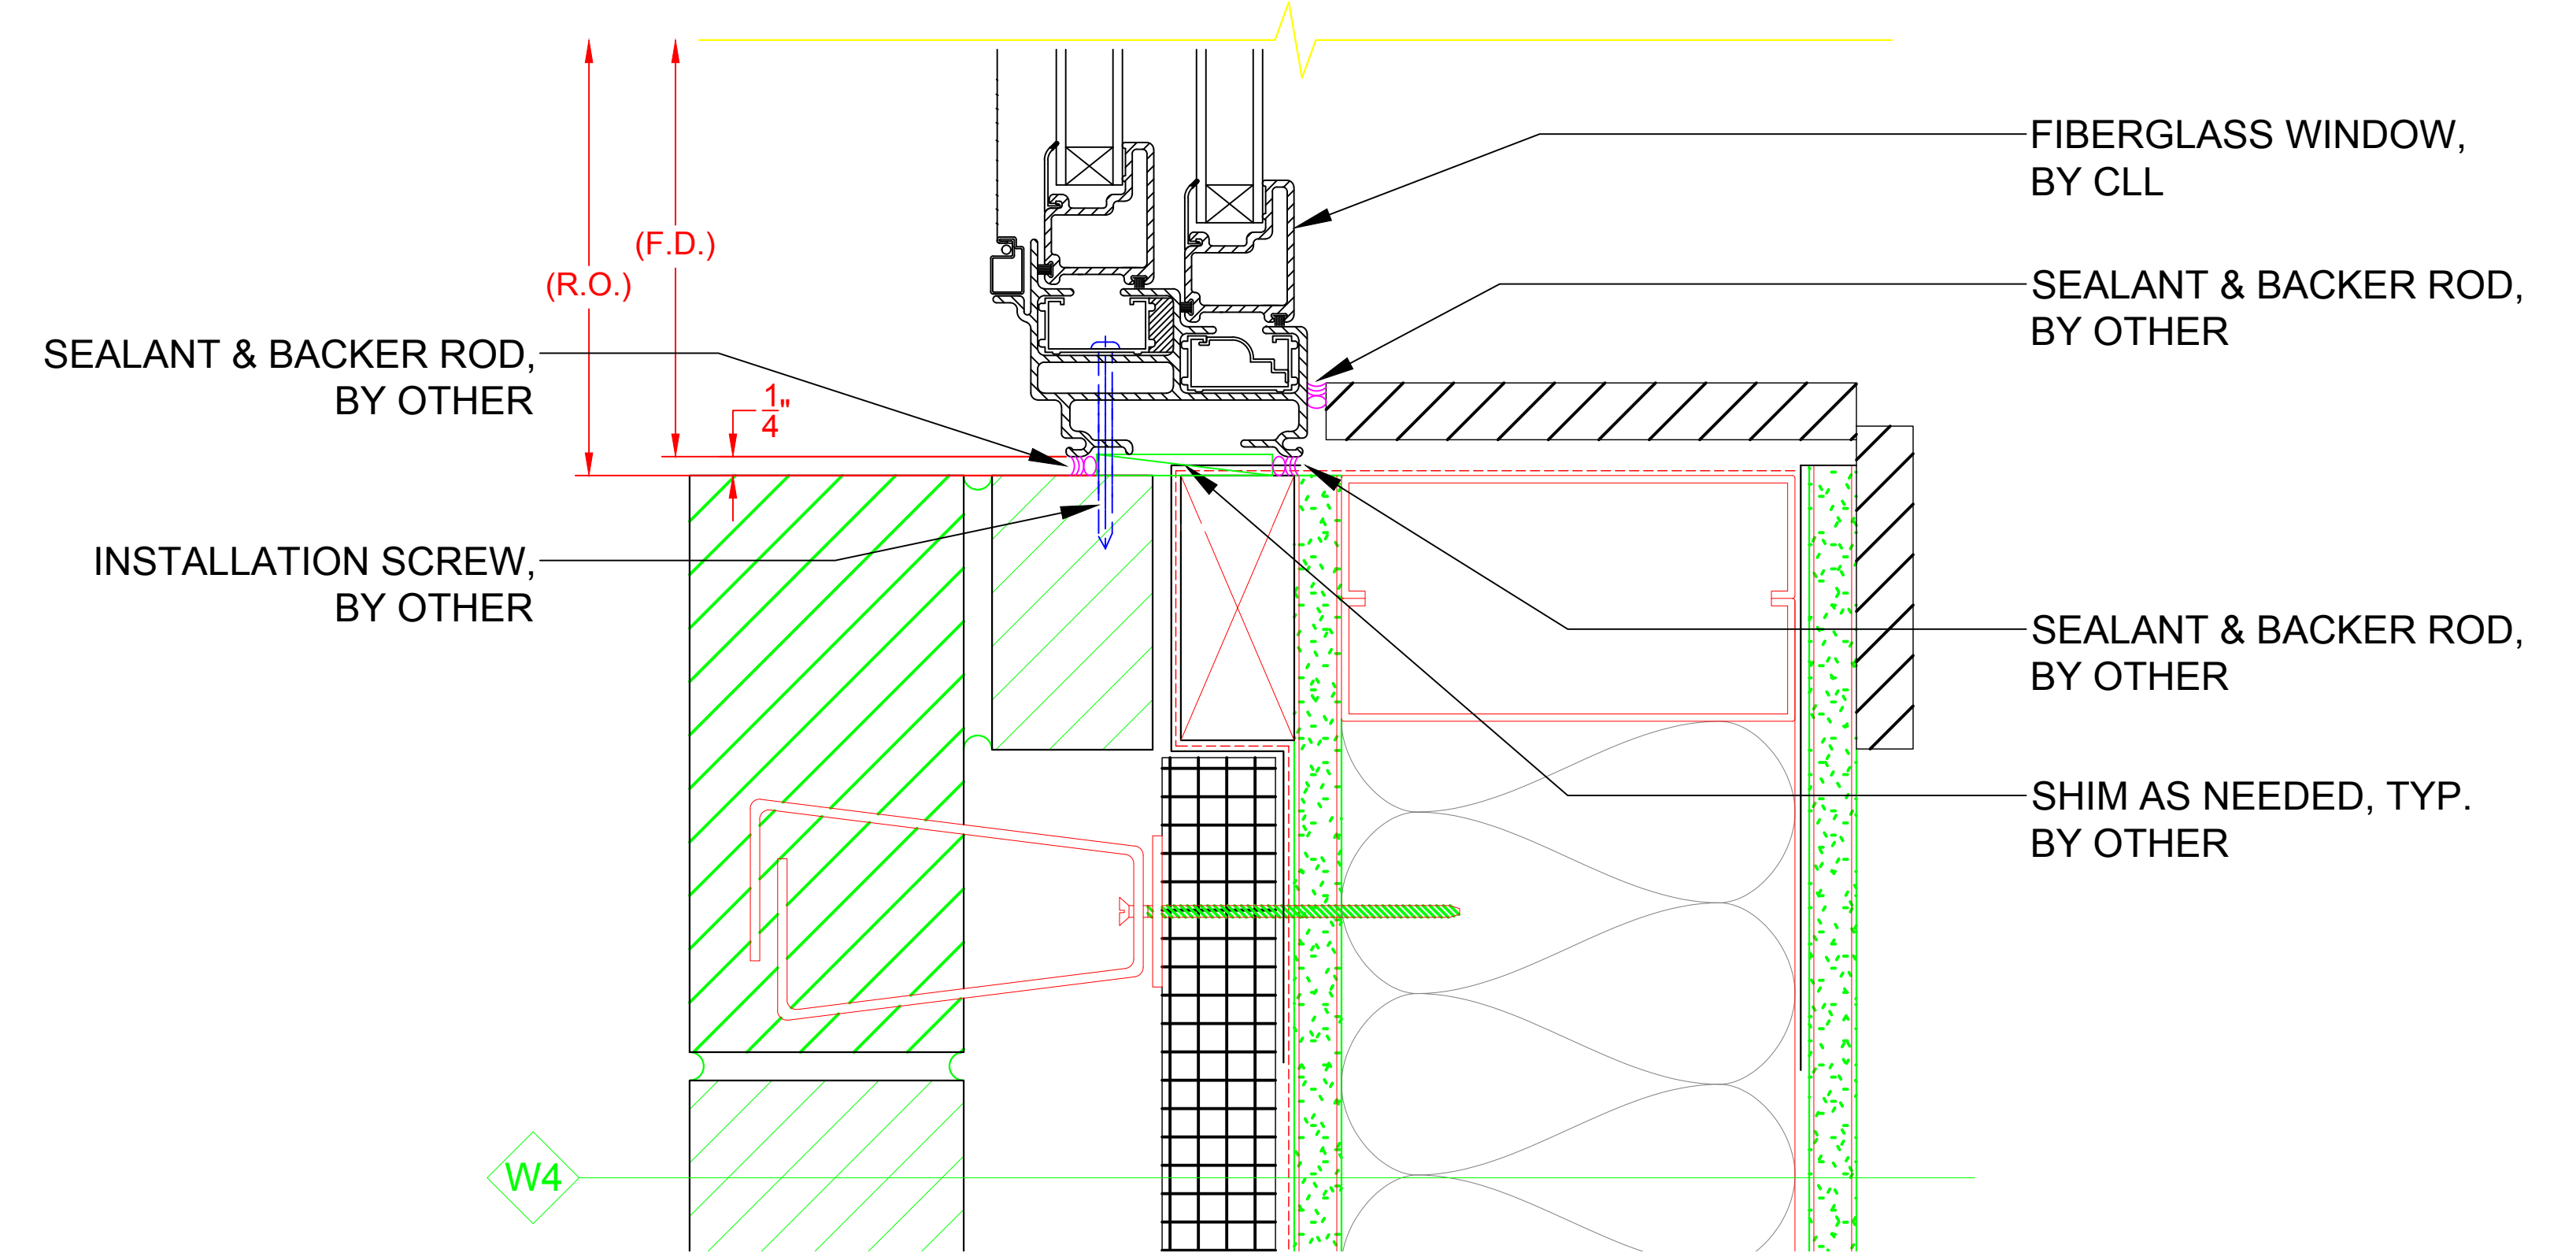

SERIES/CONFIGURATION: 8000 SERIES DOUBLE HUNG			 FiberFrame™ Comfort Line® <small>FIBERGLASS WINDOWS, PATIO DOORS, SUNROOMS & STOREFRONT</small>		COMFORT LINE LTD. 5500 ENTERPRISE BLVD. TOLEDO, OH 43612 419-729-8520	
DRAWING TYPE: PROFILE W/ ACCESSORIES					THIS DRAWING IS THE PROPERTY OF COMFORT LINE LTD. DESIGN CONCEPTS AND INFORMATION MAY NOT BE REPRODUCED USED OR DISCLOSED WITHOUT THE WRITTEN PERMISSION OF COMFORT LINE LTD.	
			PROJECT: 8000 DOUBLE HUNG			
			SCALE: 1' - 0" = 1' - 0"			
			DATE: 2/13/17		QUOTE: ####	
DATE	REVISION	BY	DRAWN BY: AJL		SHEET: DH4	

8000 SERIES DOUBLE HUNG

(INSTALLATION METHODS)

**HEAD DETAIL - 8000 DOUBLE HUNG
(W/ ANCHOR STRAP)**

H1

**JAMB DETAIL - 8000 DOUBLE HUNG
(W/ INSTALL THROUGH FRAME)**

J1

**SILL DETAIL - 8000 DOUBLE HUNG
(W/ RIGID NAIL FIN)**