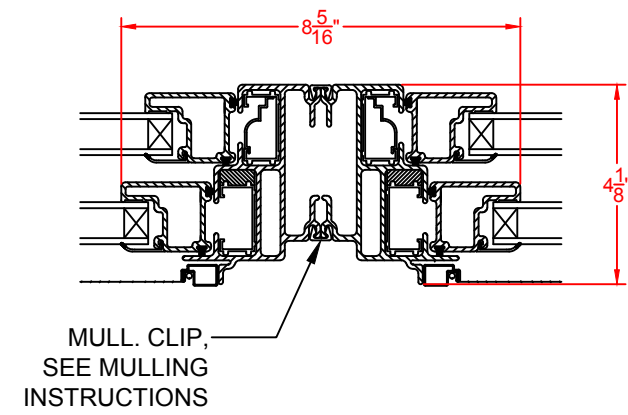

8000 SERIES DOUBLE HUNG

(SERIES OVERVIEW)

8000 SERIES DOUBLE HUNG WINDOW PROFILE W/ RIGID NAIL FIN & ANCHOR STRAP (BY CLL)

#8 x 3/4" SELF-DRILLING SHEET METAL SCREW @ ANCHOR STRAP (BY CLL)

8000 SERIES DOUBLE HUNG WINDOW PROFILE W/ 2 1/4" PANNING & ANCHOR STRAP (BY CLL)

#8 x 3/4" SELF-DRILLING SHEET METAL SCREW @ ANCHOR STRAP (BY CLL)
#8 x 5/8" SELF-DRILLING SHEET METAL SCREW @ PANNING (BY CLL)

HEAD DETAIL - 8000 DOUBLE HUNG (W/ ANCHOR STRAP)

H1

MULL. DETAIL - DH / DH - TYP. VERTICAL MULLS