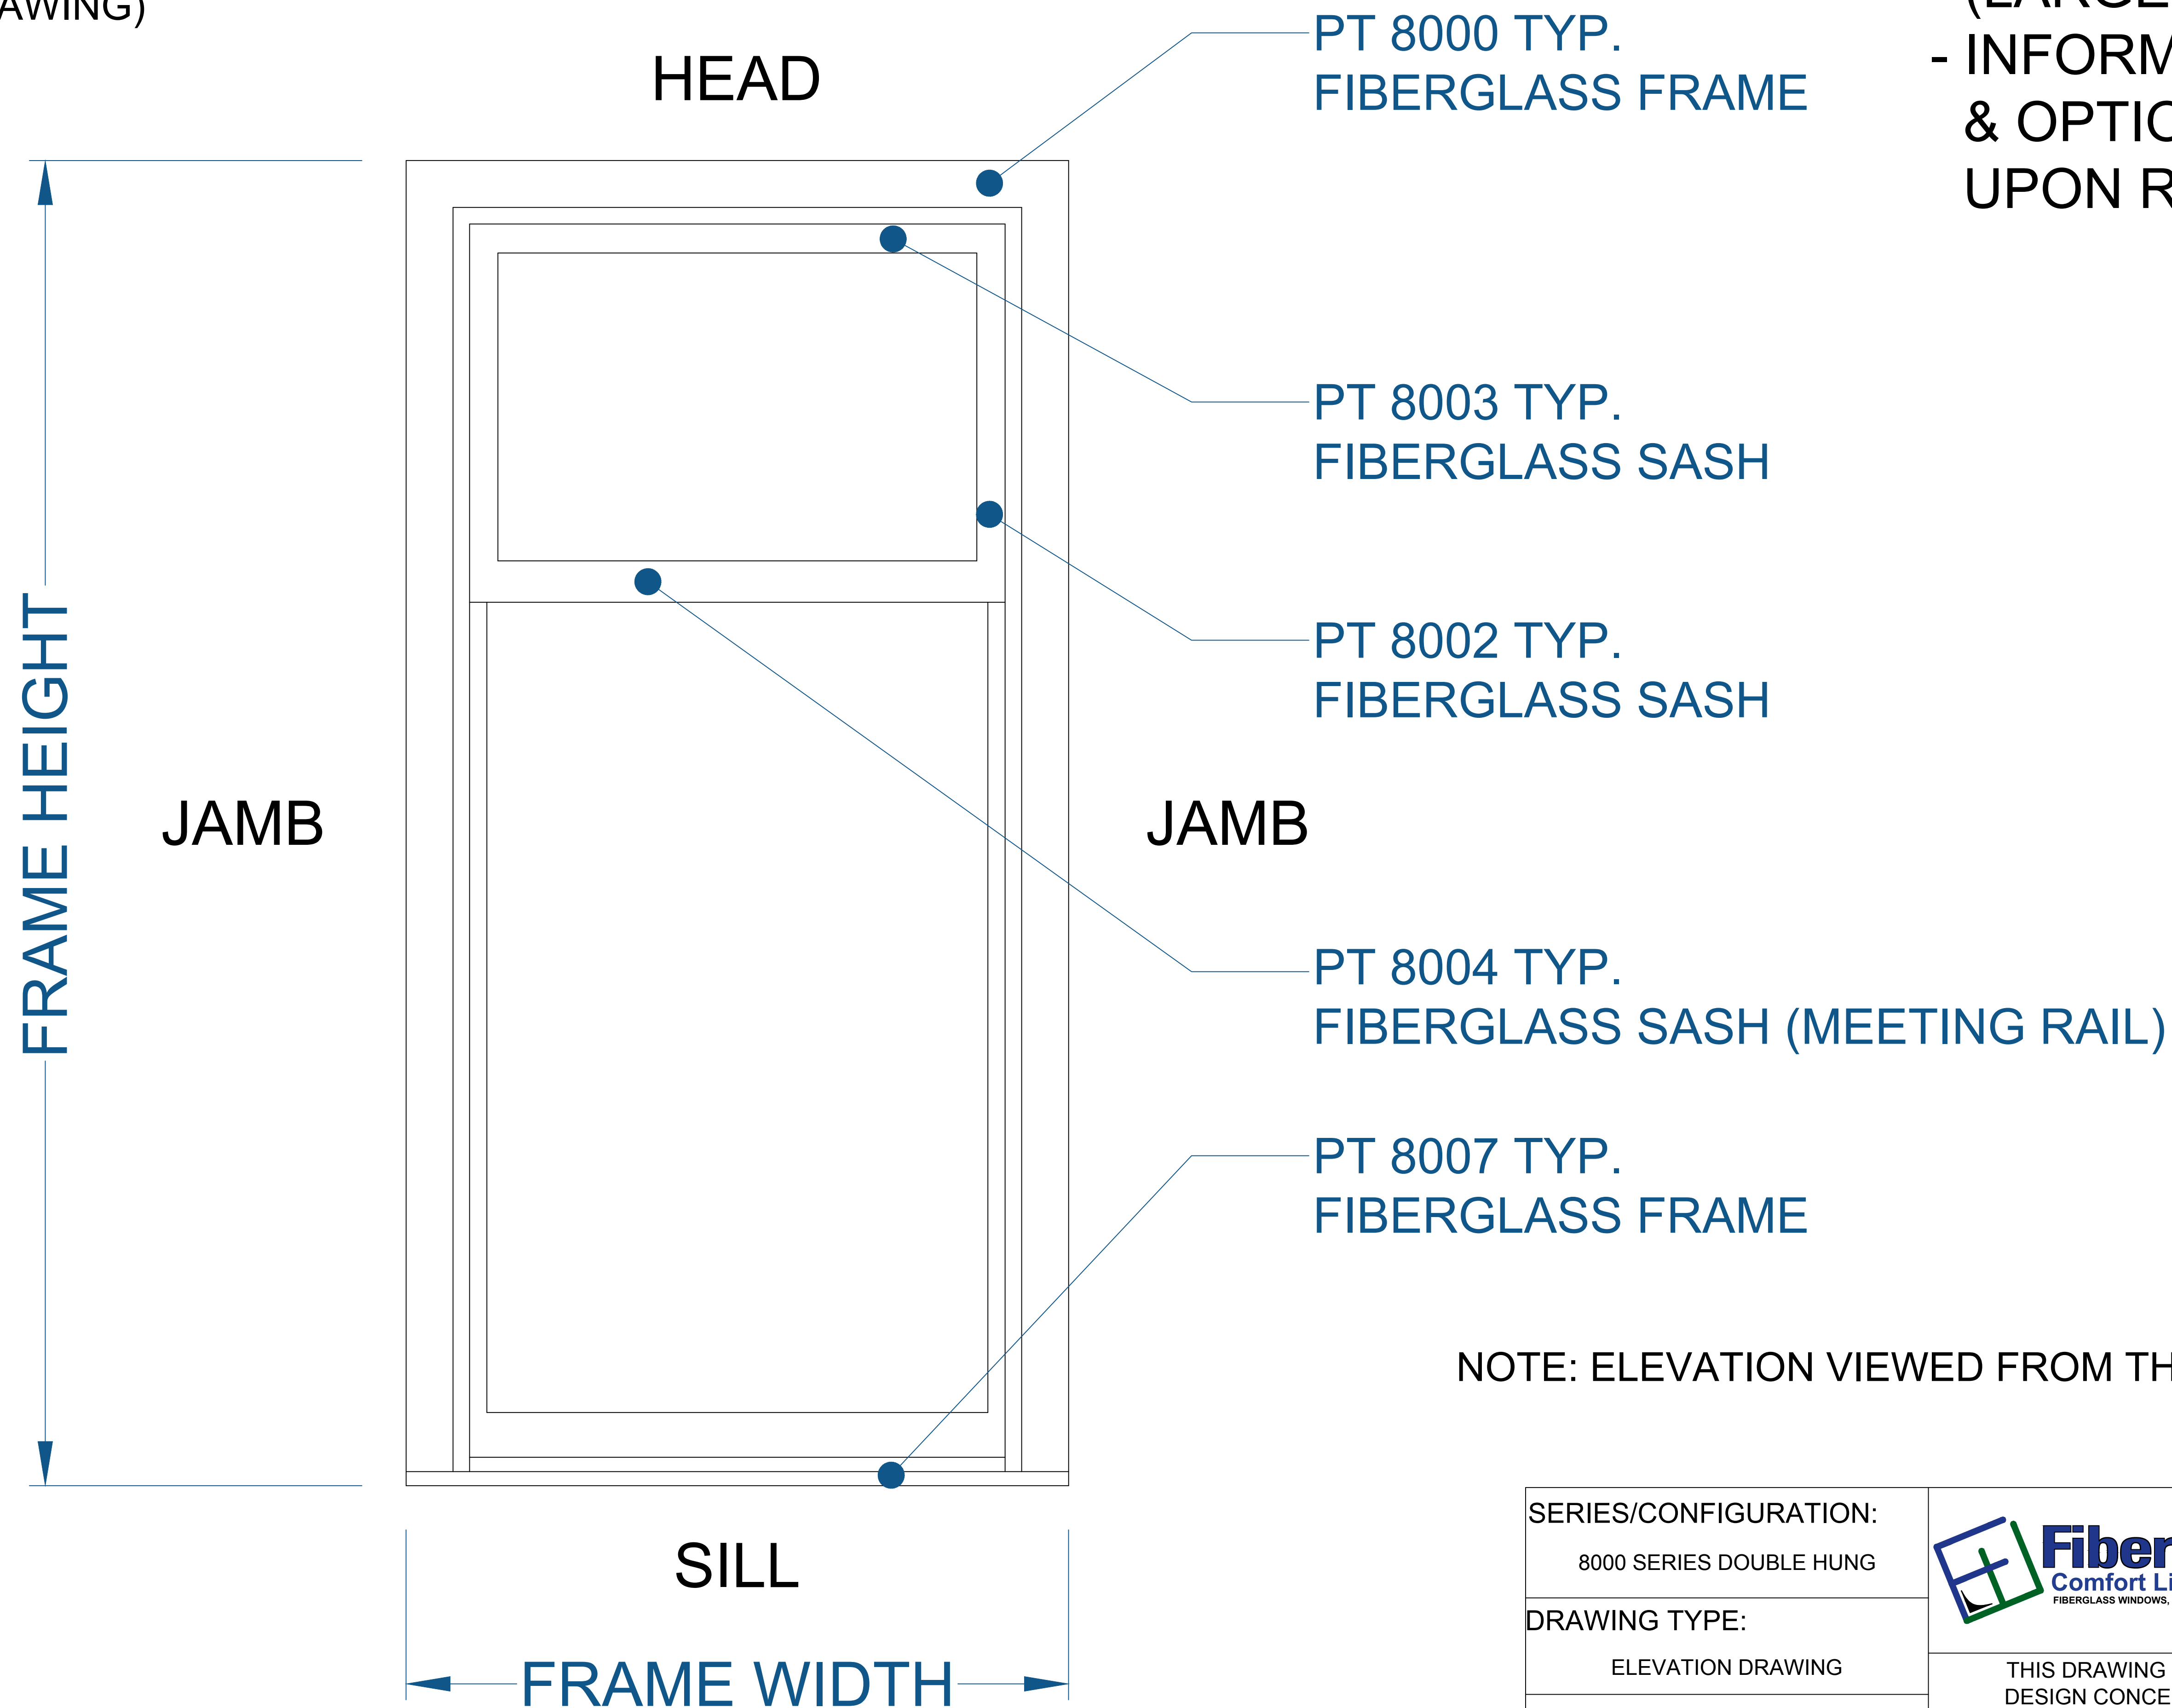

8000 SERIES DOUBLE HUNG

(ELEVATION DRAWING)

NOTE: ELEVATION VIEWED FROM THE OUTSIDE LOOKING IN.

SEE PRODUCT SPECIFICATIONS PAGE FOR COMPLETE PRODUCT DESCRIPTION.

SERIES/CONFIGURATION: 8000 SERIES DOUBLE HUNG		 FiberFrame™ Comfort Line® <small>FIBERGLASS WINDOWS, PATIO DOORS, SUNROOMS & STOREFRONT</small>	COMFORT LINE LTD. 5500 ENTERPRISE BLVD. TOLEDO, OH 43612 419-729-8520	
DRAWING TYPE: ELEVATION DRAWING			THIS DRAWING IS THE PROPERTY OF COMFORT LINE LTD. DESIGN CONCEPTS AND INFORMATION MAY NOT BE REPRODUCED USED OR DISCLOSED WITHOUT THE WRITTEN PERMISSION OF COMFORT LINE LTD.	
		SCALE: 3" = 1' - 0"	PROJECT: 8000 DOUBLE HUNG	
DATE	REVISION	BY	DATE: 2/13/17	QUOTE: ####
			DRAWN BY: AJL	SHEET: DH1.1

8000 SERIES DOUBLE HUNG - ORIEL

(ELEVATION DRAWING)

ORIEL WINDOW STYLE

- (LARGER TOP SASH)
- INFORMATION ON SIZING & OPTIONS AVAILABLE UPON REQUEST

NOTE: ELEVATION VIEWED FROM THE OUTSIDE LOOKING IN.

SEE PRODUCT SPECIFICATIONS PAGE FOR COMPLETE PRODUCT DESCRIPTION.

8000 SERIES DOUBLE HUNG - COTTAGE

(ELEVATION DRAWING)

COTTAGE WINDOW STYLE
 - (LARGER BOTTOM SASH)
 - INFORMATION ON SIZING
 & OPTIONS AVAILABLE
 UPON REQUEST

NOTE: ELEVATION VIEWED FROM THE OUTSIDE LOOKING IN.

8000 SERIES DOUBLE HUNG

(SERIES OVERVIEW)

8000 SERIES DOUBLE HUNG WINDOW PROFILE W/ RIGID NAIL FIN & ANCHOR STRAP (BY CLL)

#8 x 3/4" SELF-DRILLING SHEET METAL SCREW @ ANCHOR STRAP (BY CLL)

8000 SERIES DOUBLE HUNG WINDOW PROFILE W/ 2 1/4" PANNING & ANCHOR STRAP (BY CLL)