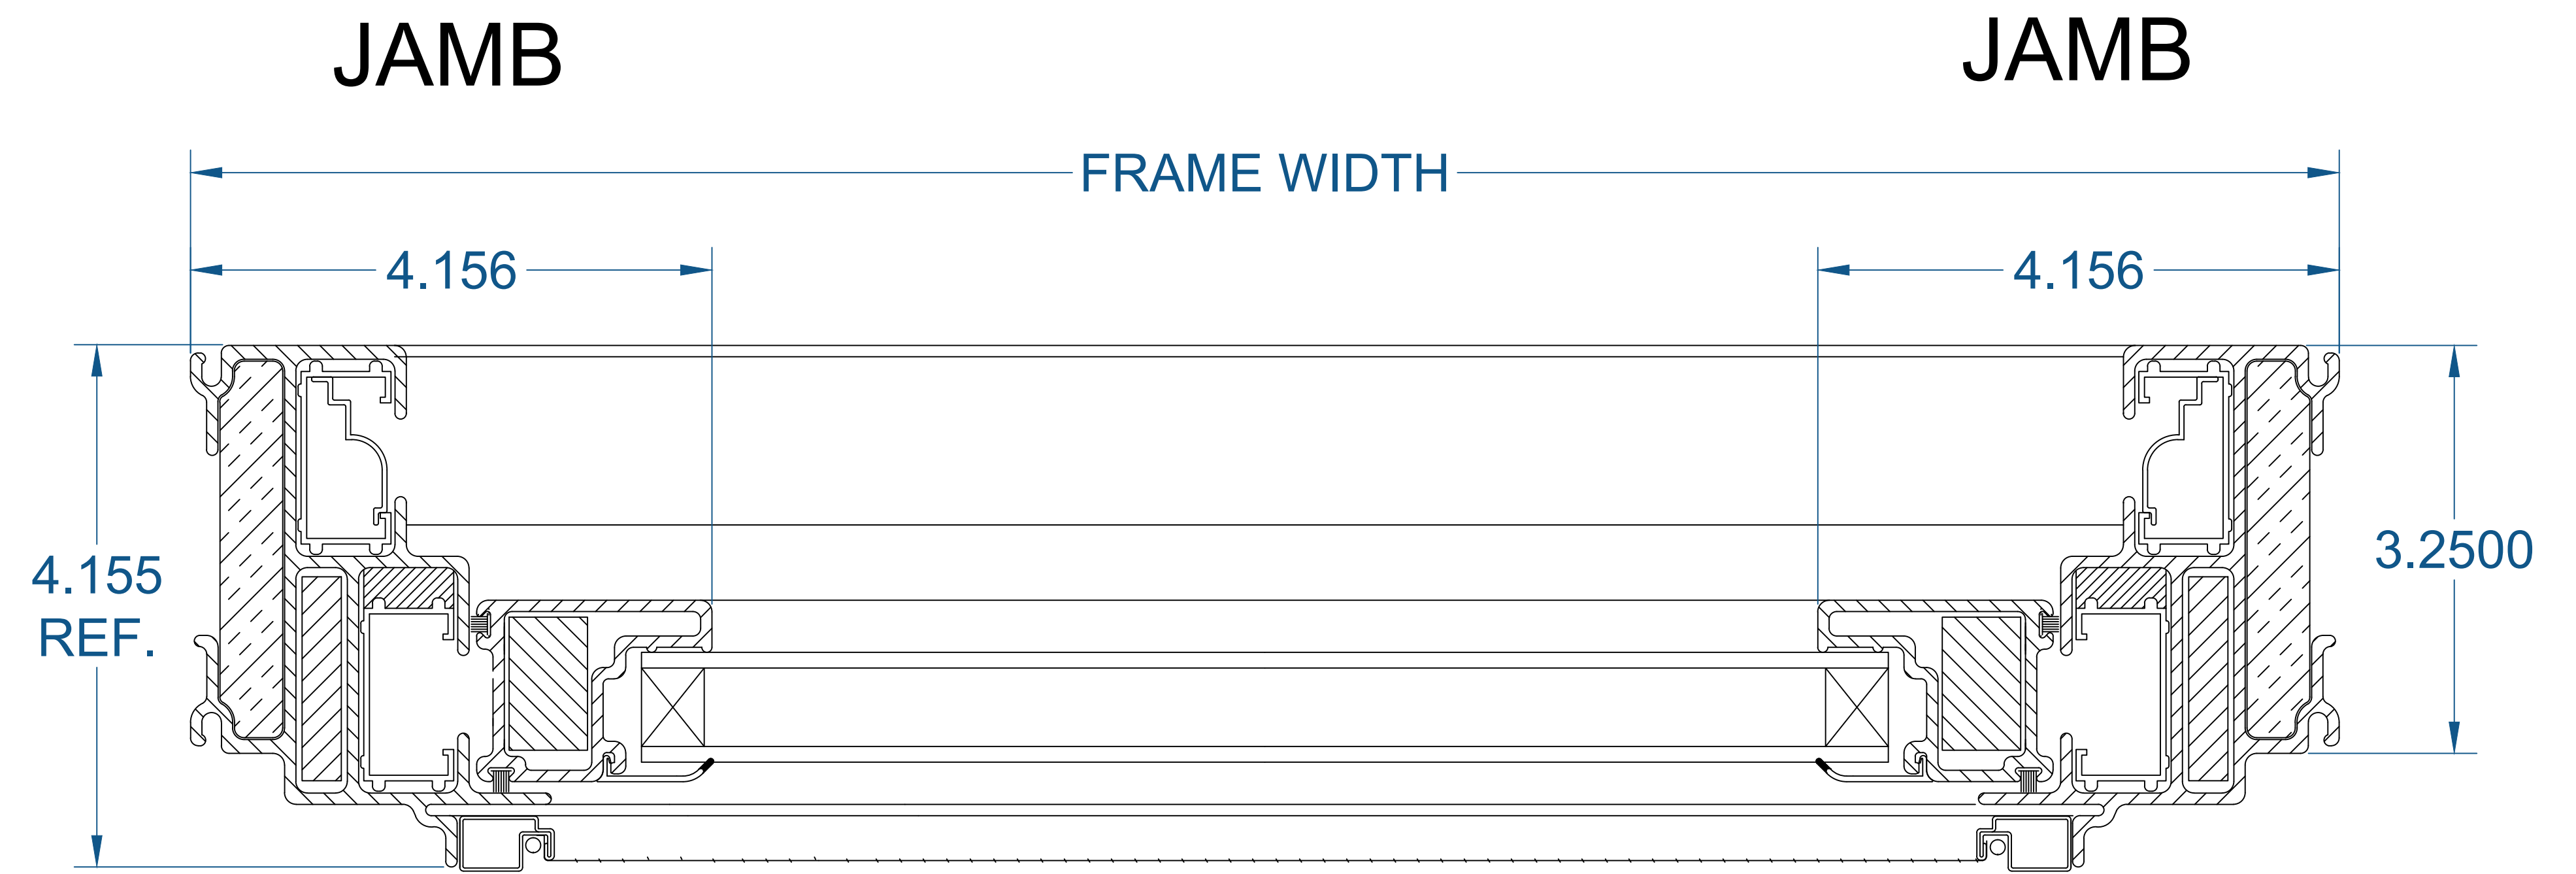

8000 SERIES DOUBLE HUNG

(SECTION PROFILE)

SEE PRODUCT SPECIFICATIONS PAGE FOR COMPLETE PRODUCT DESCRIPTION.

SERIES/CONFIGURATION: 8000 SERIES DOUBLE HUNG			COMFORT LINE LTD. 5500 ENTERPRISE BLVD. TOLEDO, OH 43612 419-729-8520	
DRAWING TYPE: DETAIL WINDOW PROFILES				
THIS DRAWING IS THE PROPERTY OF COMFORT LINE LTD. DESIGN CONCEPTS AND INFORMATION MAY NOT BE REPRODUCED USED OR DISCLOSED WITHOUT THE WRITTEN PERMISSION OF COMFORT LINE LTD.				
			PROJECT:	8000 DOUBLE HUNG
			SCALE:	1' - 0" = 1' - 0"
			DATE:	2/13/17
DATE	REVISION	BY	DRAWN BY:	AJL
			QUOTE:	####
			SHEET:	DH2