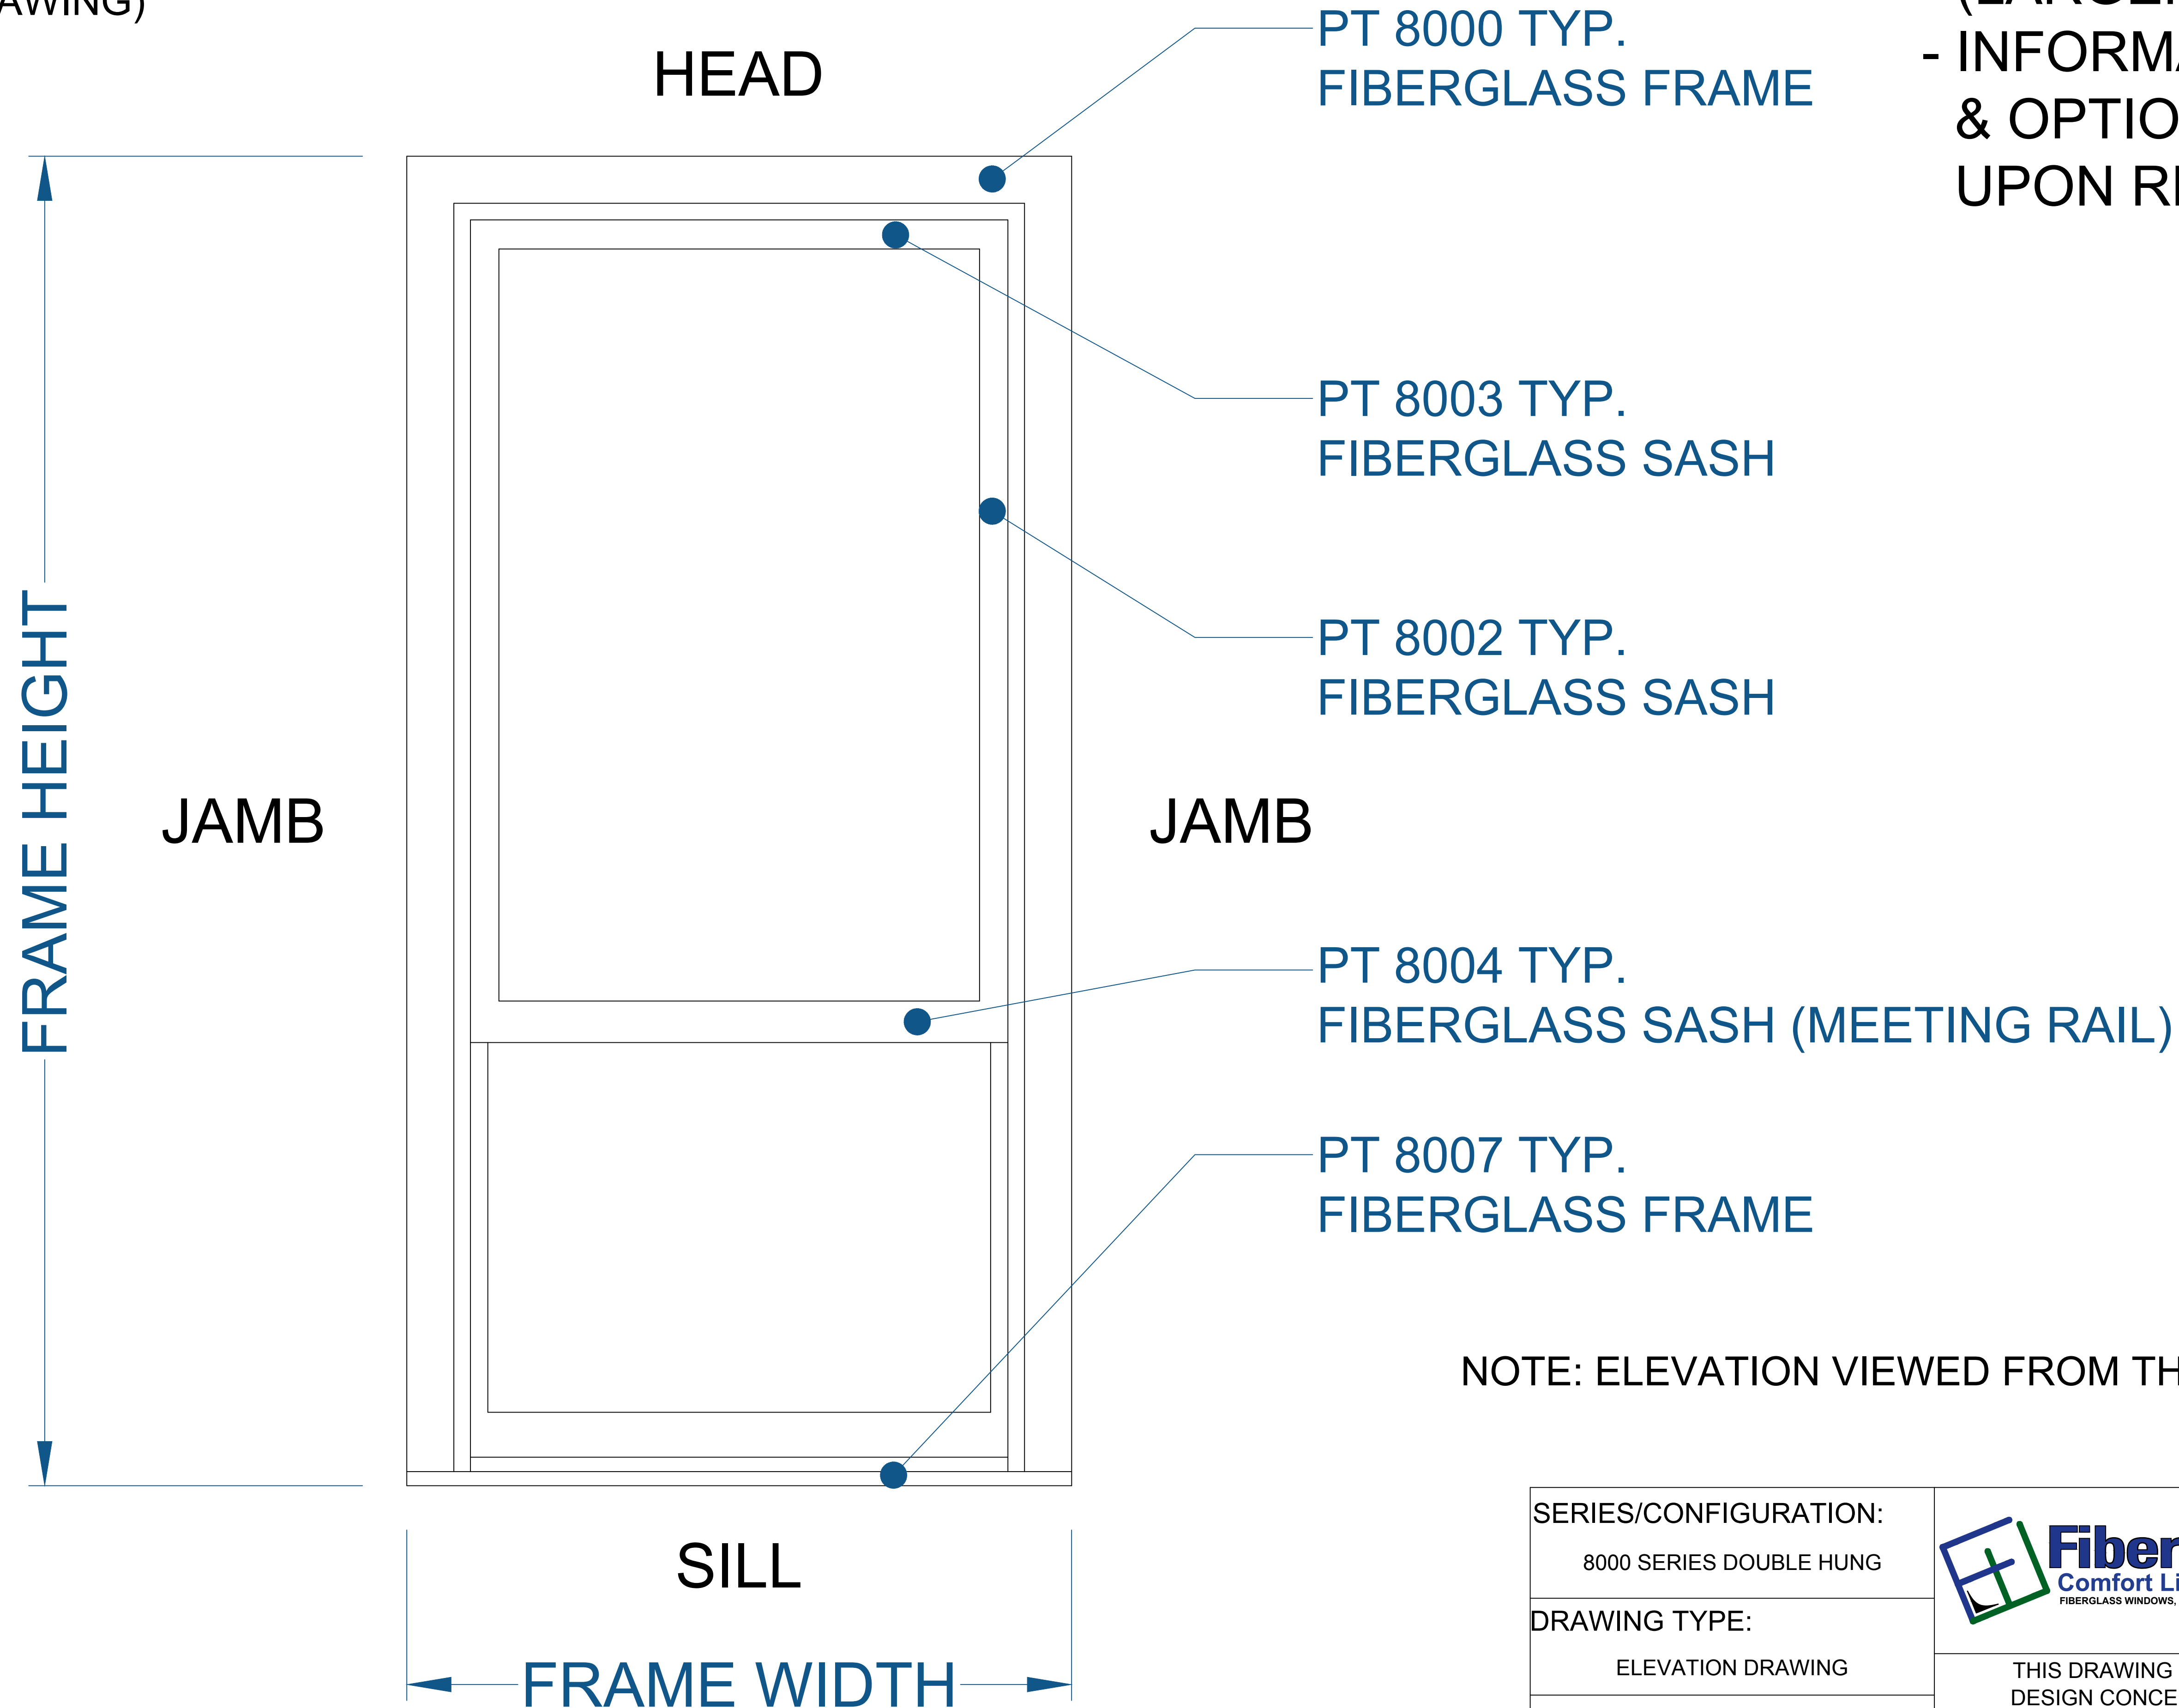

8000 SERIES DOUBLE HUNG

(ELEVATION DRAWING)

NOTE: ELEVATION VIEWED FROM THE OUTSIDE LOOKING IN.

SEE PRODUCT SPECIFICATIONS PAGE FOR COMPLETE PRODUCT DESCRIPTION.

SERIES/CONFIGURATION: 8000 SERIES DOUBLE HUNG		 FiberFrame™ Comfort Line® <small>FIBERGLASS WINDOWS, PATIO DOORS, SUNROOMS & STOREFRONT</small>	COMFORT LINE LTD. 5500 ENTERPRISE BLVD. TOLEDO, OH 43612 419-729-8520	
DRAWING TYPE: ELEVATION DRAWING			THIS DRAWING IS THE PROPERTY OF COMFORT LINE LTD. DESIGN CONCEPTS AND INFORMATION MAY NOT BE REPRODUCED USED OR DISCLOSED WITHOUT THE WRITTEN PERMISSION OF COMFORT LINE LTD.	
		SCALE: 3" = 1' - 0"	PROJECT: 8000 DOUBLE HUNG	
DATE	REVISION	BY	DATE: 2/13/17	QUOTE: ####
			DRAWN BY: AJL	SHEET: DH1.1

8000 SERIES DOUBLE HUNG - ORIEL

(ELEVATION DRAWING)

ORIEL WINDOW STYLE

- (LARGER TOP SASH)
- INFORMATION ON SIZING & OPTIONS AVAILABLE UPON REQUEST

NOTE: ELEVATION VIEWED FROM THE OUTSIDE LOOKING IN.

SEE PRODUCT SPECIFICATIONS PAGE FOR COMPLETE PRODUCT DESCRIPTION.

8000 SERIES DOUBLE HUNG - COTTAGE

(ELEVATION DRAWING)

COTTAGE WINDOW STYLE
 - (LARGER BOTTOM SASH)
 - INFORMATION ON SIZING
 & OPTIONS AVAILABLE
 UPON REQUEST

NOTE: ELEVATION VIEWED FROM THE OUTSIDE LOOKING IN.

8000 SERIES DOUBLE HUNG

(SERIES OVERVIEW)

8000 SERIES DOUBLE HUNG WINDOW PROFILE W/ RIGID NAIL FIN & ANCHOR STRAP (BY CLL)

#8 x 3/4" SELF-DRILLING SHEET METAL SCREW @ ANCHOR STRAP (BY CLL)

8000 SERIES DOUBLE HUNG WINDOW PROFILE W/ 2 1/4" PANNING & ANCHOR STRAP (BY CLL)