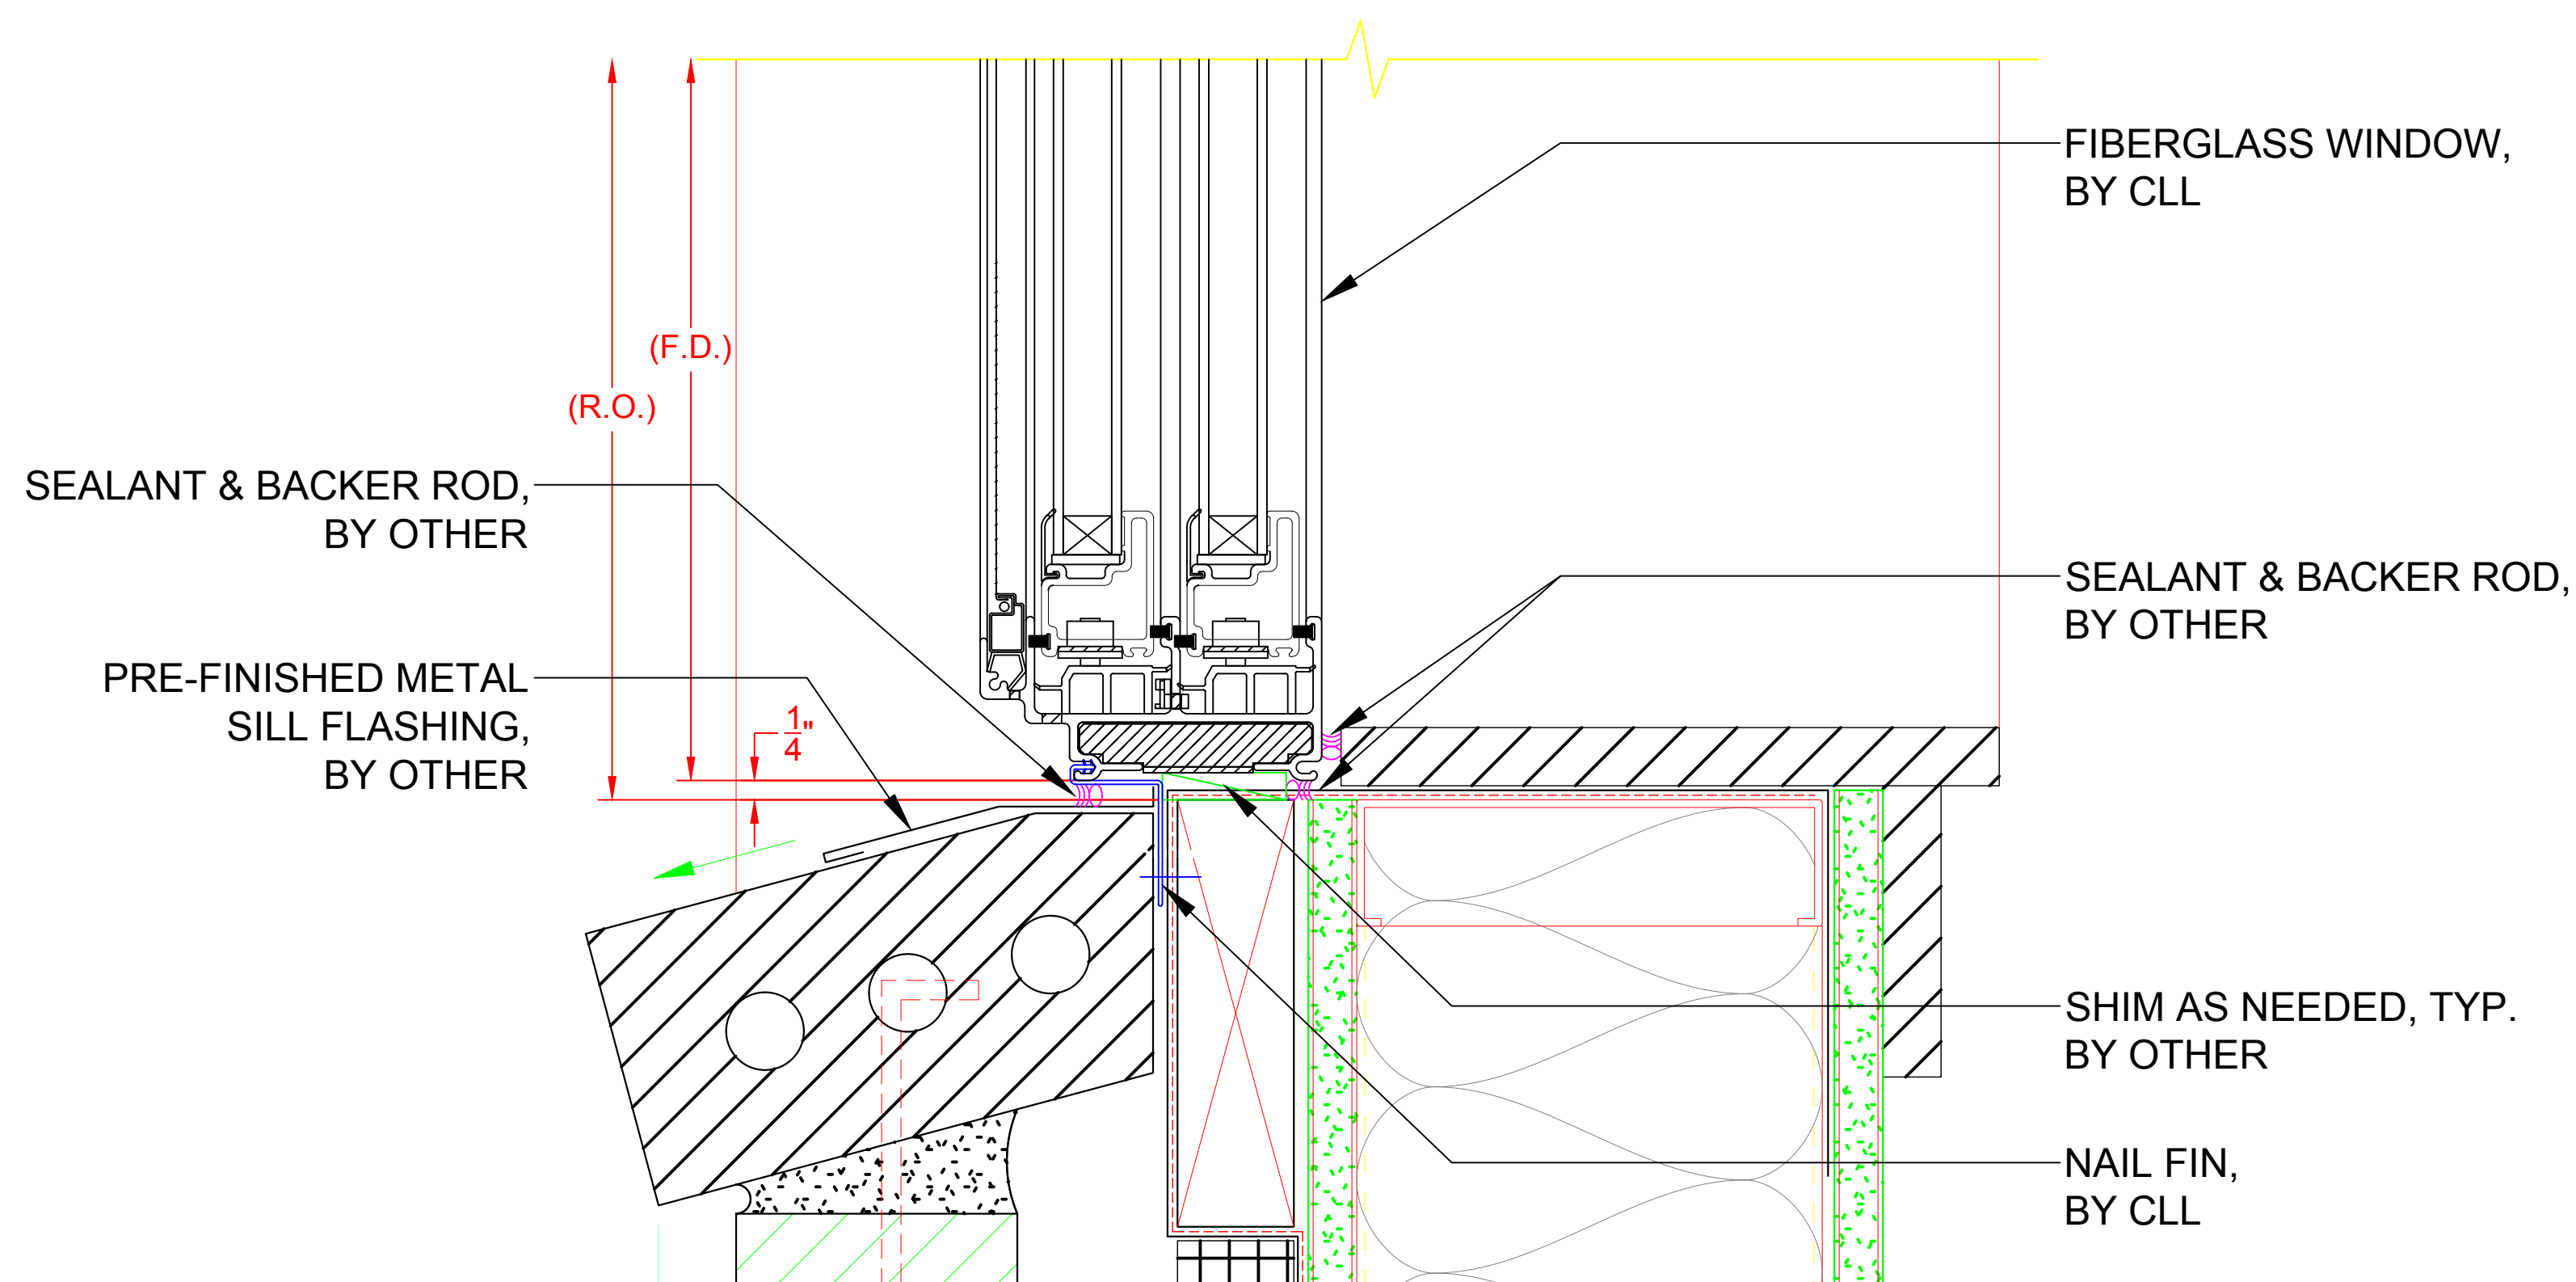

SERIES/CONFIGURATION: 8000 SERIES SLIDER		 FiberFrame™ Comfort Line® <small>FIBERGLASS WINDOWS, PATIO DOORS, SUNROOMS & STOREFRONT</small>	COMFORT LINE LTD. 5500 ENTERPRISE BLVD. TOLEDO, OH 43612 419-729-8520	
DRAWING TYPE: PROFILE W/ ACCESSORIES			THIS DRAWING IS THE PROPERTY OF COMFORT LINE LTD. DESIGN CONCEPTS AND INFORMATION MAY NOT BE REPRODUCED USED OR DISCLOSED WITHOUT THE WRITTEN PERMISSION OF COMFORT LINE LTD.	
		SCALE: 1' - 0" = 1' - 0"	PROJECT: 8000 SLIDER	
		DATE: 2/13/17	QUOTE: ####	SHEET: SL4
DATE	REVISION	BY	DRAWN BY: AJL	

8000 SERIES SLIDER

(INSTALLATION METHODS)

**HEAD DETAIL - 8000 SLIDER WINDOW
(W/ INSTALL THROUGH FRAME)**

H1

**SILL DETAIL - 8000 SLIDER WINDOW
(W/ RIGID NAIL FIN)**

S1

**JAMB DETAIL - 8000 SLIDER WINDOW
(W/ ANCHOR STRAP)**