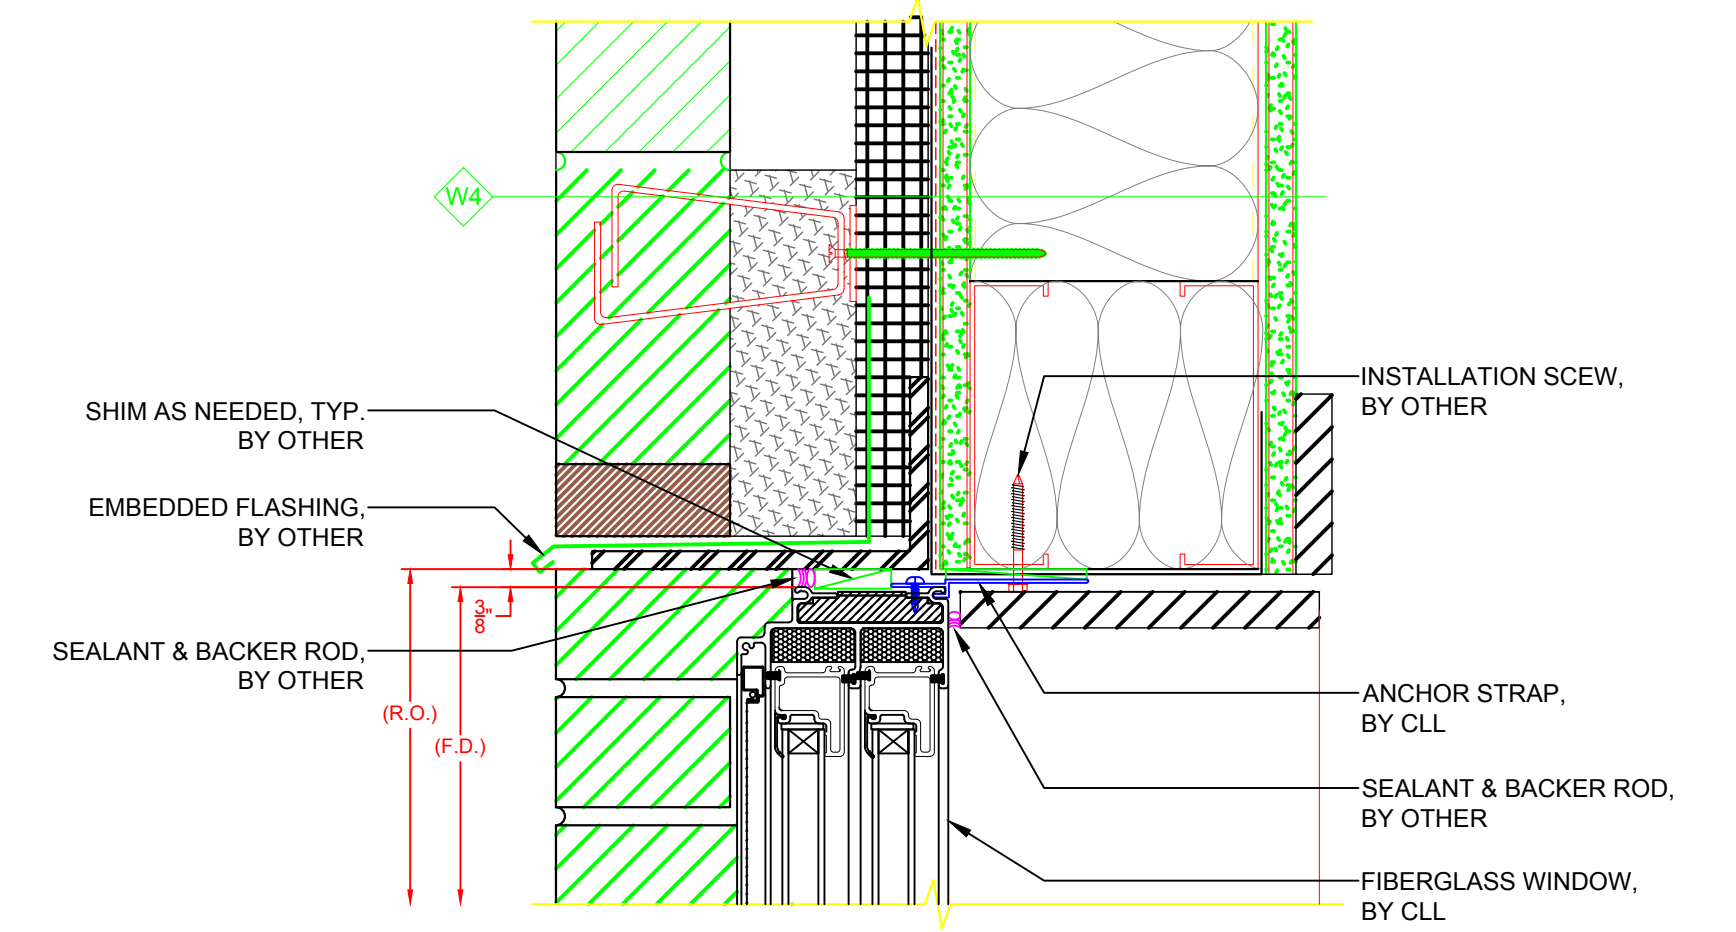

8000 SERIES SLIDER

(SERIES OVERVIEW)

**8000 SERIES SLIDER WINDOW PROFILE W/
RIGID NAIL FIN & ANCHOR STRAP (BY CLL)**

#8 x 3/4" SELF-DRILLING SHEET METAL SCREW @ ANCHOR STRAP (BY CLL)

**8000 SERIES SLIDER WINDOW PROFILE W/
3 1/4" PANNING & ANCHOR STRAP (BY CLL)**

#8 x 3/4" SELF-DRILLING SHEET METAL SCREW @ ANCHOR STRAP (BY CLL)
#8 x 3/4" SELF-DRILLING SHEET METAL SCREW @ PANNING (BY CLL)

**HEAD DETAIL - 8000 SLIDER
(W/ INSTALL THROUGH FRAME)**

**MULL. DETAIL - SLIDER / SLIDER - TYP.
VERTICAL MULLS**