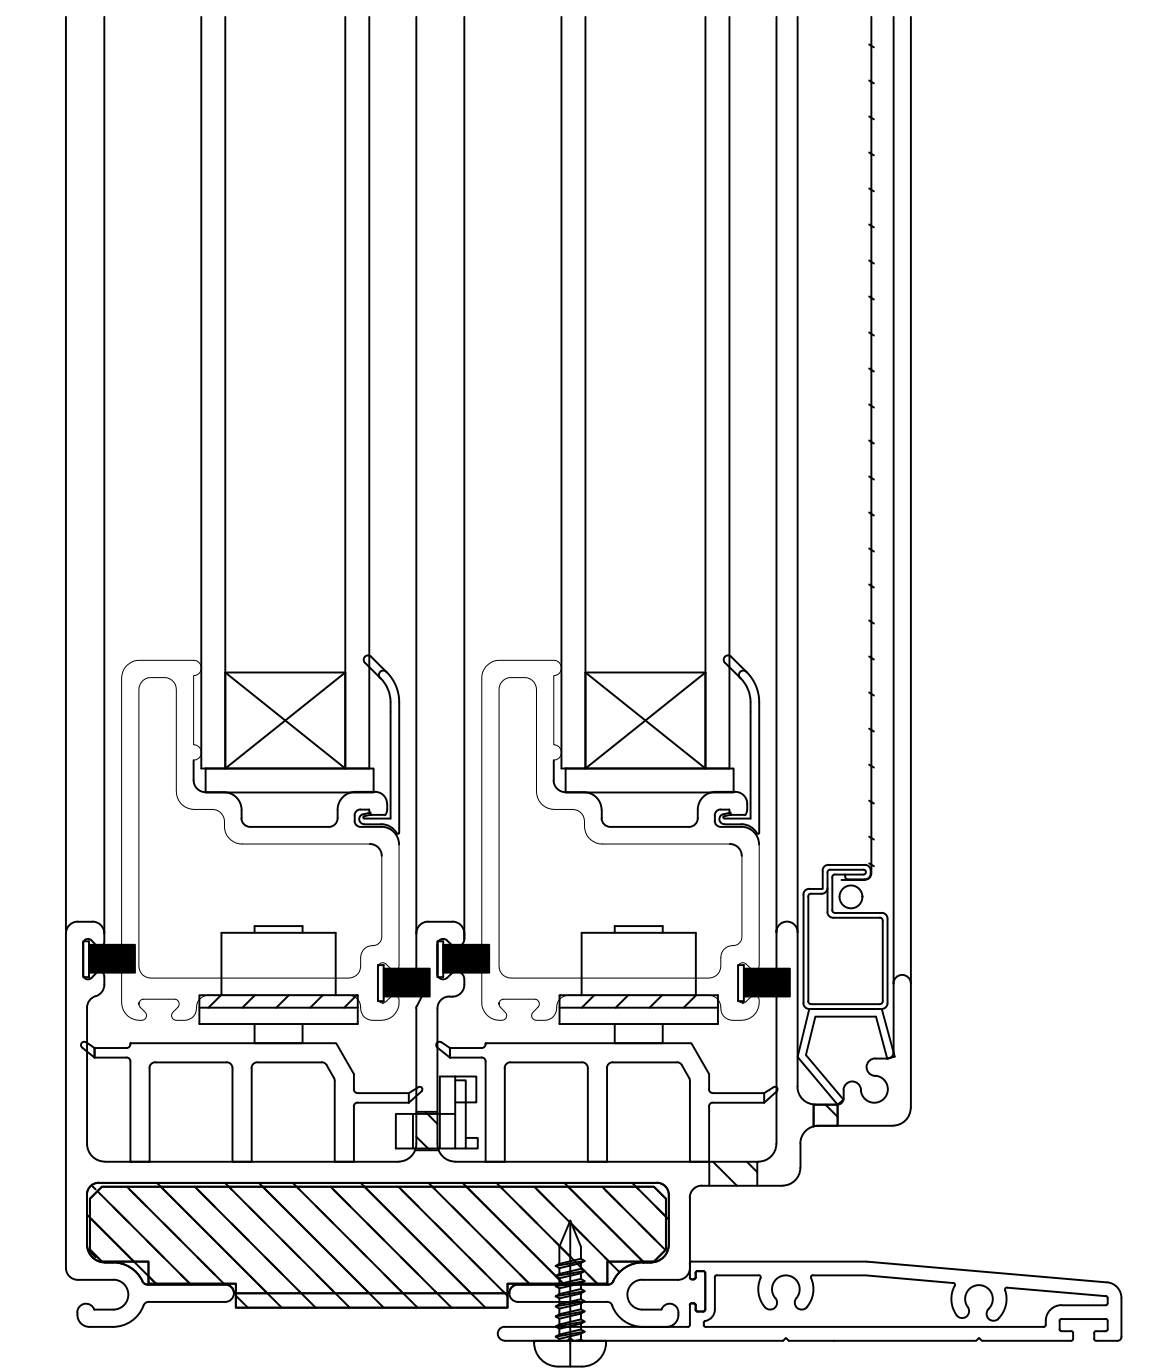

8000 SERIES SLIDER

(AVAILABLE ACCESSORIES)

8000 SLIDER WINDOW
W/ ANCHOR STRAP

#

8000 SLIDER WINDOW
W/ RIGID NAIL FIN

#

8000 SLIDER WINDOW
W/ 3/4" PANNING

#