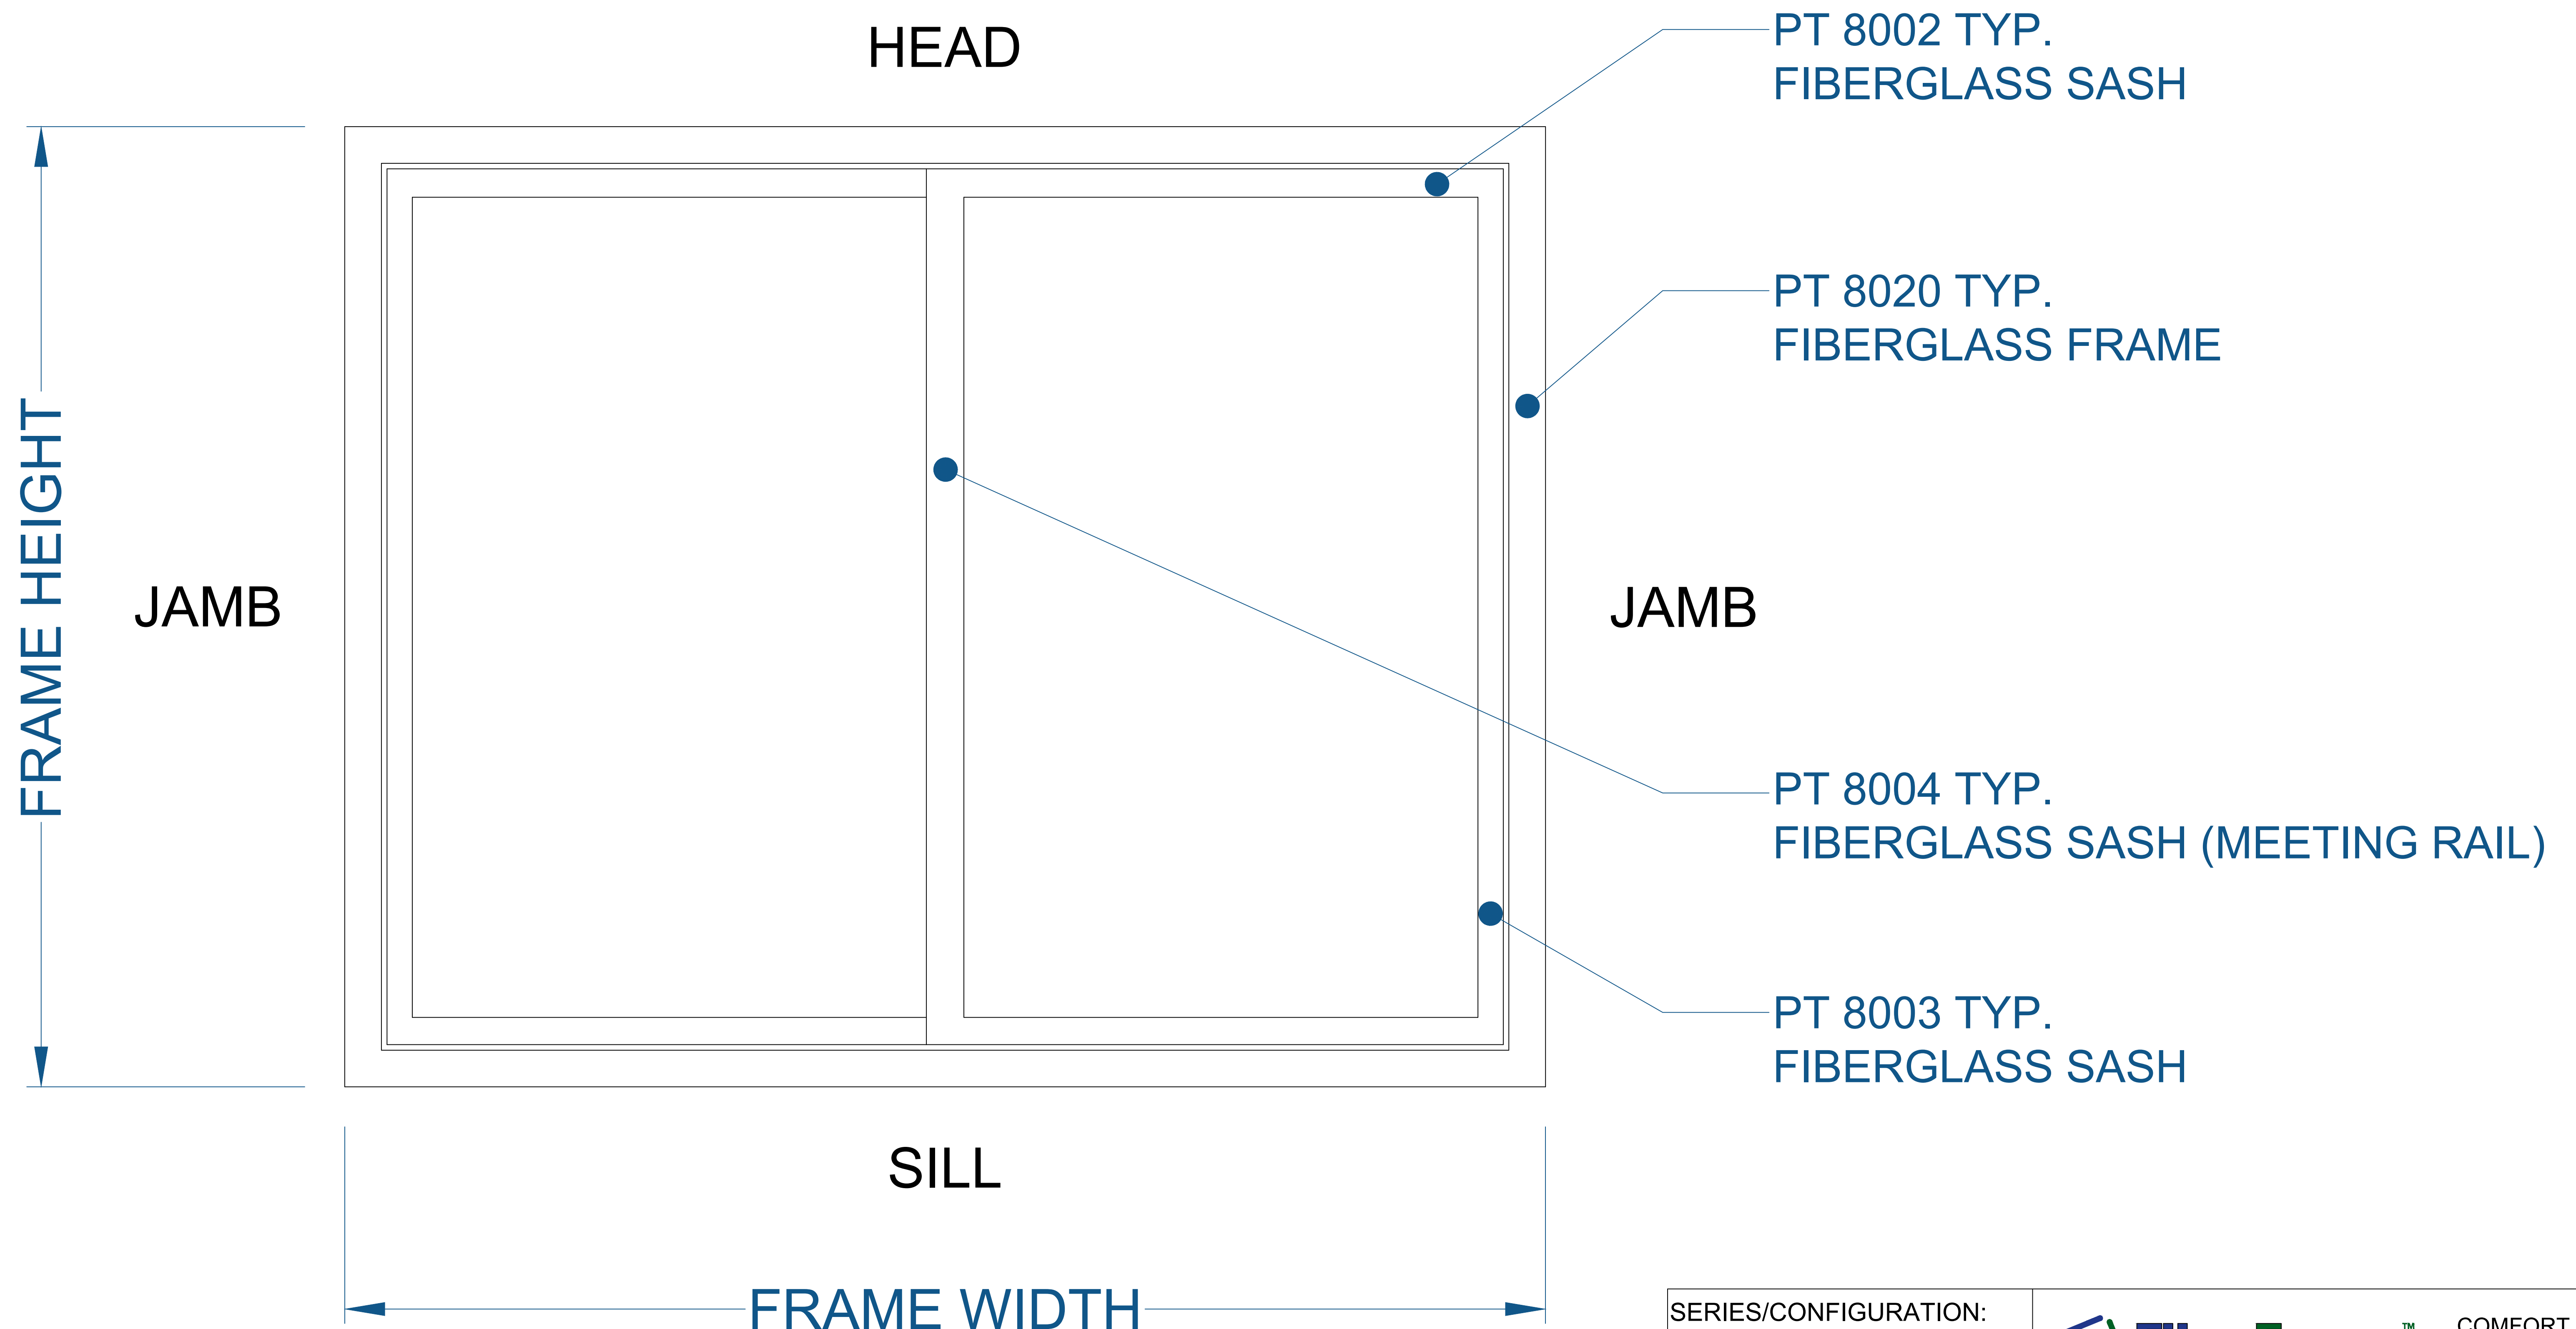

8000 SERIES SLIDER - 2 LITE (DUAL SLIDE)

(ELEVATION DRAWING)

NOTE: ELEVATION VIEWED FROM THE OUTSIDE LOOKING IN.

SEE PRODUCT SPECIFICATIONS PAGE FOR COMPLETE PRODUCT DESCRIPTION.

SERIES/CONFIGURATION: 8000 SERIES SLIDER		 FiberFrame™ Comfort Line® <small>FIBERGLASS WINDOWS, PATIO DOORS, SUNROOMS & STOREFRONT</small>	COMFORT LINE LTD. 5500 ENTERPRISE BLVD. TOLEDO, OH 43612 419-729-8520	
DRAWING TYPE: ELEVATION DRAWING			THIS DRAWING IS THE PROPERTY OF COMFORT LINE LTD. DESIGN CONCEPTS AND INFORMATION MAY NOT BE REPRODUCED USED OR DISCLOSED WITHOUT THE WRITTEN PERMISSION OF COMFORT LINE LTD.	
		SCALE: 3" = 1' - 0"	PROJECT: 8000 SLIDER	
DATE	REVISION	BY	DATE: 2/13/17	QUOTE: ####
			DRAWN BY: AJL	SHEET: SL1.1

NOTE: ELEVATION VIEWED FROM THE OUTSIDE LOOKING IN.

SEE PRODUCT SPECIFICATIONS PAGE FOR COMPLETE PRODUCT DESCRIPTION.

SERIES/CONFIGURATION: 8000 SERIES SLIDER		 FiberFrame Comfort Line® <small>FIBERGLASS WINDOWS, PATIO DOORS, SUNROOMS & STOREFRONT</small>	COMFORT LINE LTD. 5500 ENTERPRISE BLVD. TOLEDO, OH 43612 419-729-8520	
DRAWING TYPE: ELEVATION DRAWING			THIS DRAWING IS THE PROPERTY OF COMFORT LINE LTD. DESIGN CONCEPTS AND INFORMATION MAY NOT BE REPRODUCED USED OR DISCLOSED WITHOUT THE WRITTEN PERMISSION OF COMFORT LINE LTD.	
		PROJECT: 8000 SLIDER		
		SCALE: 3" = 1' - 0"	QUOTE: ####	SHEET: SL1.2
DATE	REVISION	BY	DRAWN BY: AJL	

8000 SERIES SLIDER - 2 LITE (DUAL SLIDE)

(SECTION PROFILE)

SEE PRODUCT SPECIFICATIONS PAGE FOR COMPLETE PRODUCT DESCRIPTION.

SERIES/CONFIGURATION:			 COMFORT LINE LTD. 5500 ENTERPRISE BLVD. TOLEDO, OH 43612 419-729-8520		
8000 SERIES SLIDER					
DRAWING TYPE:			THIS DRAWING IS THE PROPERTY OF COMFORT LINE LTD. DESIGN CONCEPTS AND INFORMATION MAY NOT BE REPRODUCED USED OR DISCLOSED WITHOUT THE WRITTEN PERMISSION OF COMFORT LINE LTD.		
DETAIL WINDOW PROFILES					
			PROJECT:	8000 SLIDER	
			SCALE:	1' - 0" = 1' - 0"	
			DATE:	2/13/17	
DATE	REVISION	BY	DRAWN BY:	AJL	QUOTE: ##### SHEET: SL2.1