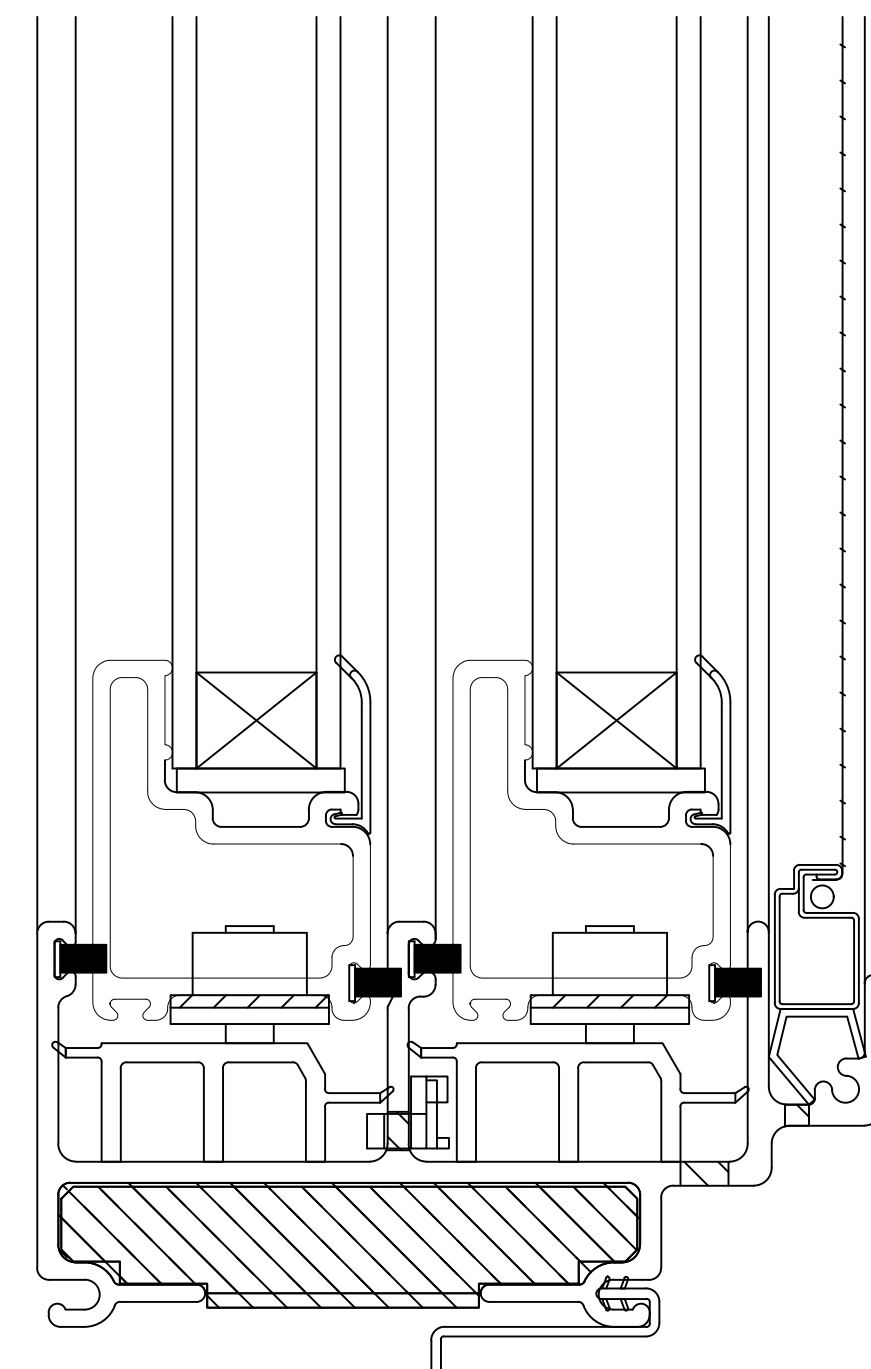

8000 SERIES SLIDER

(AVAILABLE ACCESSORIES)

8000 SLIDER WINDOW
W/ ANCHOR STRAP

#

#

8000 SLIDER WINDOW
W/ 3/4" PANNING

#

8000 SLIDER WINDOW
W/ 2 1/4" PANNING

#

NOTE: - ACCESSORIES SHOWN ARE AVAILABLE OPTIONS FOR THE CURRENT WINDOW SERIES.
- ALL ACCESSORIES ARE NOT AVAILABLE FOR EVERY WINDOW SERIES.

SEE PRODUCT SPECIFICATIONS PAGE FOR COMPLETE PRODUCT DESCRIPTION.

SERIES/CONFIGURATION: 8000 SERIES SLIDER		FiberFrame™ Comfort Line® FIBERGLASS WINDOWS, PATIO DOORS, SUNROOMS & STOREFRONT	COMFORT LINE LTD. 5500 ENTERPRISE BLVD. TOLEDO, OH 43612 419-729-8520	
DRAWING TYPE: PROFILE W/ ACCESSORIES			THIS DRAWING IS THE PROPERTY OF COMFORT LINE LTD. DESIGN CONCEPTS AND INFORMATION MAY NOT BE REPRODUCED USED OR DISCLOSED WITHOUT THE WRITTEN PERMISSION OF COMFORT LINE LTD.	
		SCALE: 1' - 0" = 1' - 0"	PROJECT: 8000 SLIDER	
		DATE: 2/13/17	QUOTE: ####	SHEET: SL4
DATE	REVISION	BY	DRAWN BY: AJL