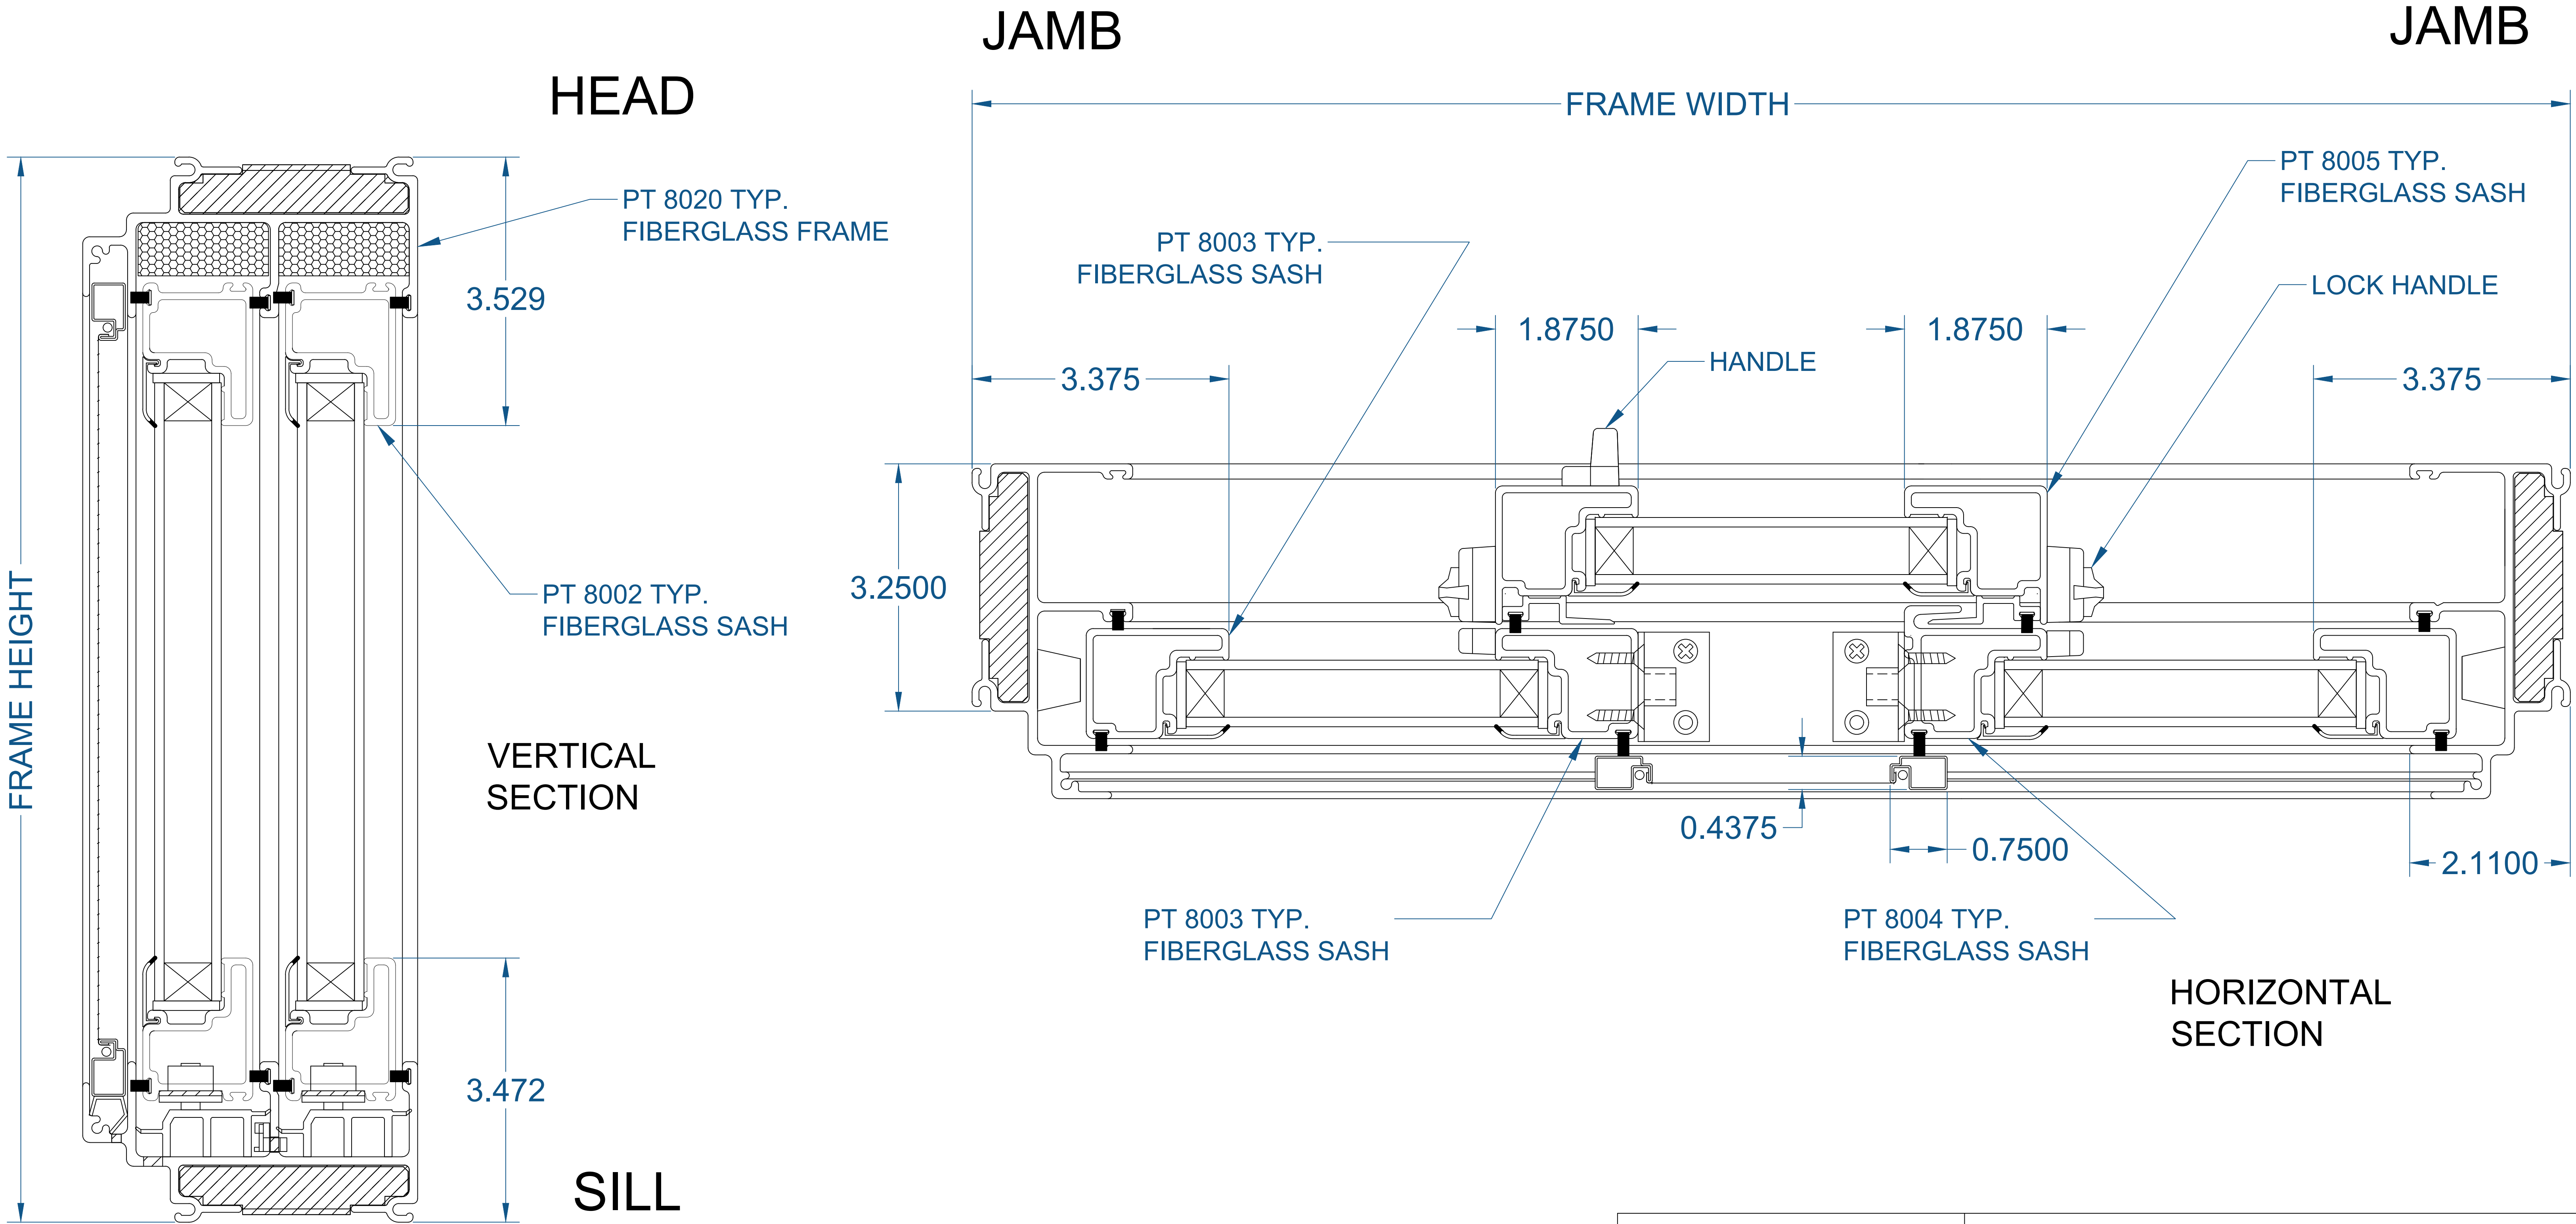

8000 SERIES SLIDER - 3 LITE (CENTER VENT)

(SECTION PROFILE)

SEE PRODUCT SPECIFICATIONS PAGE FOR COMPLETE PRODUCT DESCRIPTION.

SERIES/CONFIGURATION: 8000 SERIES SLIDER		COMFORT LINE LTD. 5500 ENTERPRISE BLVD. TOLEDO, OH 43612 419-729-8520
DRAWING TYPE: DETAIL WINDOW PROFILES		
THIS DRAWING IS THE PROPERTY OF COMFORT LINE LTD. DESIGN CONCEPTS AND INFORMATION MAY NOT BE REPRODUCED USED OR DISCLOSED WITHOUT THE WRITTEN PERMISSION OF COMFORT LINE LTD.		
		PROJECT: 8000 SLIDER
		SCALE: 1' - 0" = 1' - 0"
		DATE: 2/13/17
DATE	REVISION	BY
		DRAWN BY: AJL
		QUOTE: #####
		SHEET: SL2.3