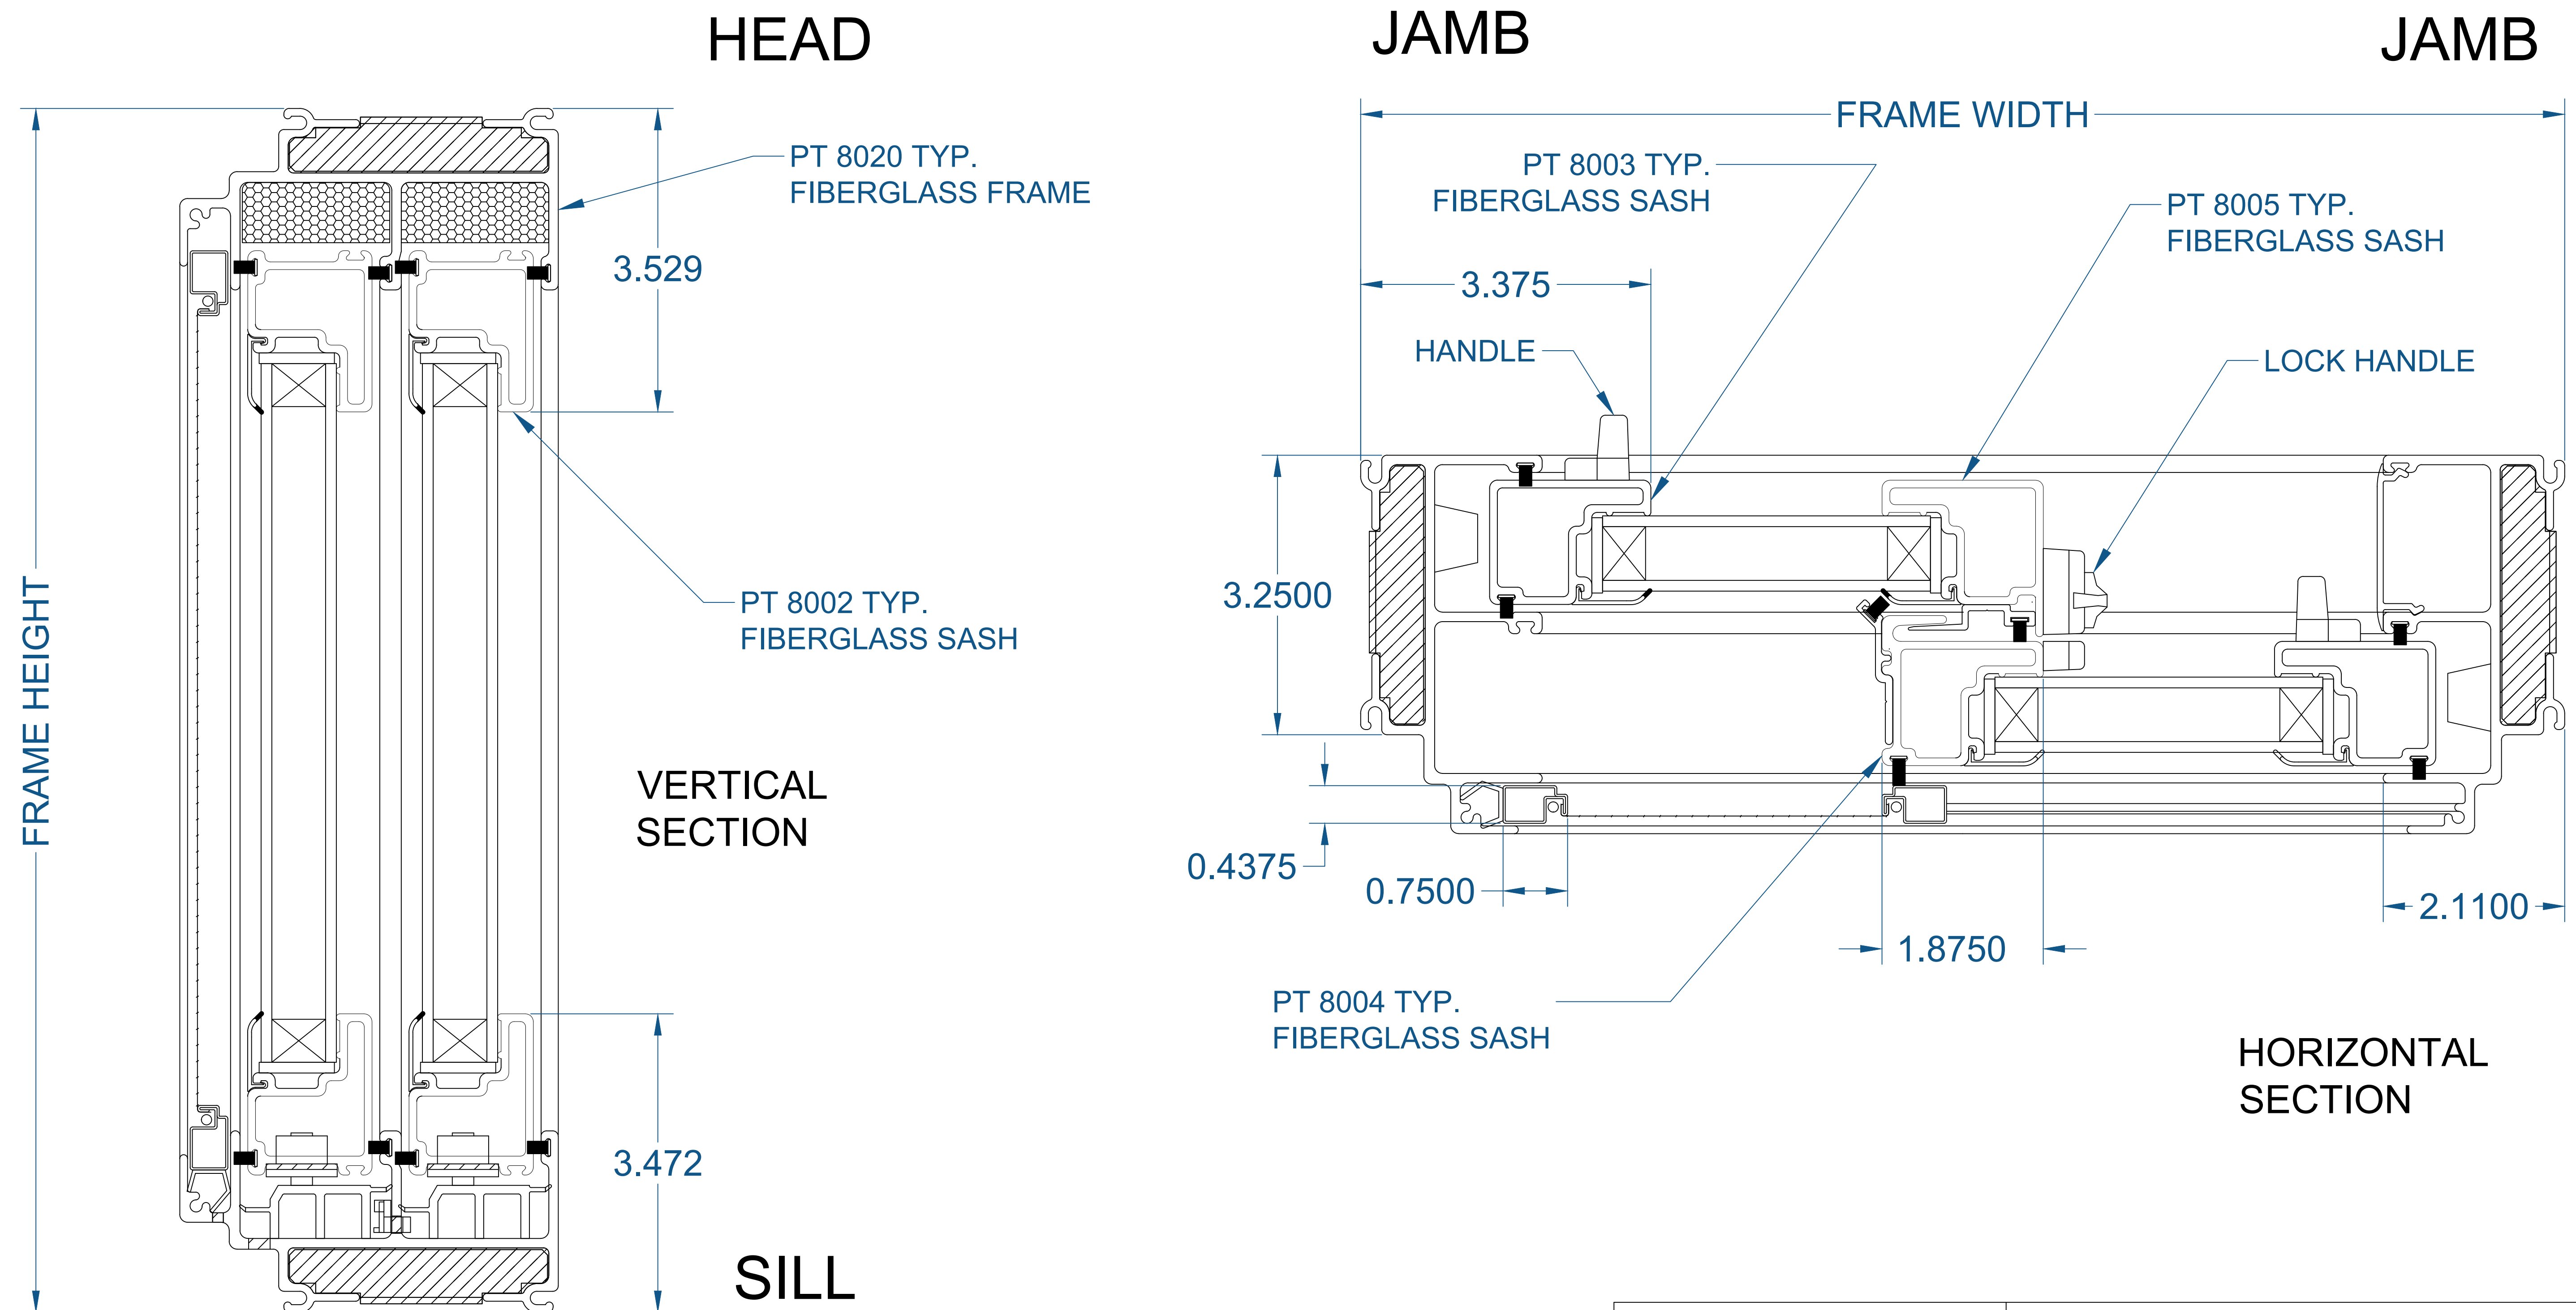

HEAD

NOTE: ELEVATION VIEWED FROM THE OUTSIDE LOOKING IN.

SEE PRODUCT SPECIFICATIONS PAGE FOR COMPLETE PRODUCT DESCRIPTION.

SERIES/CONFIGURATION: 8000 SERIES SLIDER		 FiberFrame™ Comfort Line® <small>FIBERGLASS WINDOWS, PATIO DOORS, SUNROOMS & STOREFRONT</small>	COMFORT LINE LTD. 5500 ENTERPRISE BLVD. TOLEDO, OH 43612 419-729-8520	
DRAWING TYPE: ELEVATION DRAWING			THIS DRAWING IS THE PROPERTY OF COMFORT LINE LTD. DESIGN CONCEPTS AND INFORMATION MAY NOT BE REPRODUCED USED OR DISCLOSED WITHOUT THE WRITTEN PERMISSION OF COMFORT LINE LTD.	
		SCALE: 3" = 1' - 0"	PROJECT: 8000 SLIDER	
		DATE: 2/13/17	QUOTE: ####	SHEET: SL1.3
DATE	REVISION	BY	DRAWN BY: AJL	

8000 SERIES SLIDER - 2 LITE (DUAL SLIDE)

(SECTION PROFILE)

SEE PRODUCT SPECIFICATIONS PAGE FOR COMPLETE PRODUCT DESCRIPTION.

SERIES/CONFIGURATION:			 COMFORT LINE LTD. 5500 ENTERPRISE BLVD. TOLEDO, OH 43612 419-729-8520		
8000 SERIES SLIDER					
DRAWING TYPE:			THIS DRAWING IS THE PROPERTY OF COMFORT LINE LTD. DESIGN CONCEPTS AND INFORMATION MAY NOT BE REPRODUCED USED OR DISCLOSED WITHOUT THE WRITTEN PERMISSION OF COMFORT LINE LTD.		
DETAIL WINDOW PROFILES					
			PROJECT:	8000 SLIDER	
			SCALE:	1' - 0" = 1' - 0"	
			DATE:	2/13/17	
DATE	REVISION	BY	DRAWN BY:	AJL	QUOTE: ##### SHEET: SL2.1