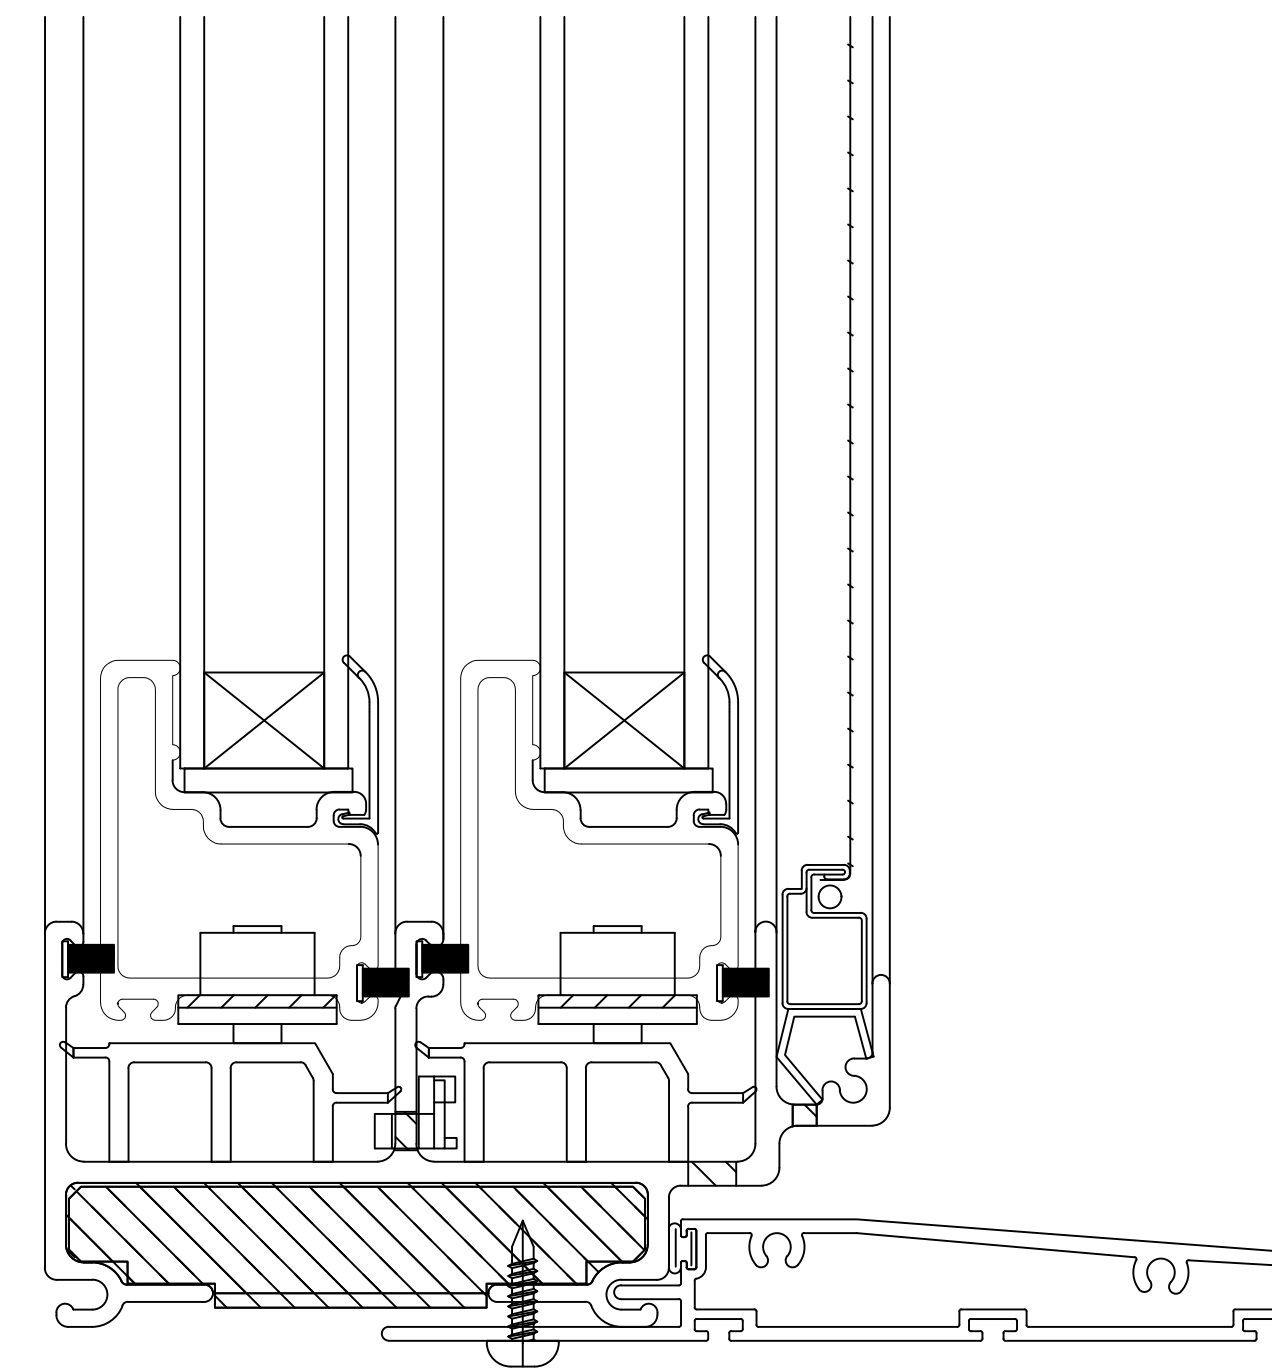

8000 SERIES SLIDER

(AVAILABLE ACCESSORIES)

8000 SLIDER WINDOW
W/ ANCHOR STRAP

#

8000 SLIDER WINDOW
W/ RIGID NAIL FIN

#

8000 SLIDER WINDOW
W/ 3/4" PANNING

#