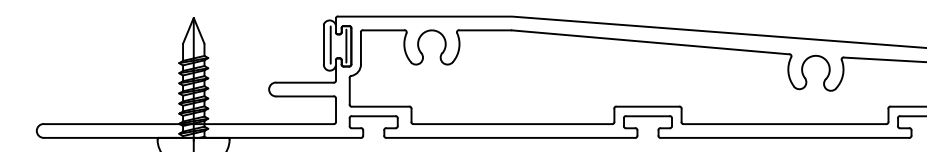

8000 SERIES SLIDER

(AVAILABLE ACCESSORIES)

8000 SLIDER WINDOW
W/ ANCHOR STRAP

#

8000 SLIDER WINDOW
W/ RIGID NAIL FIN

#

8000 SLIDER WINDOW
W/ 3/4" PANNING

#