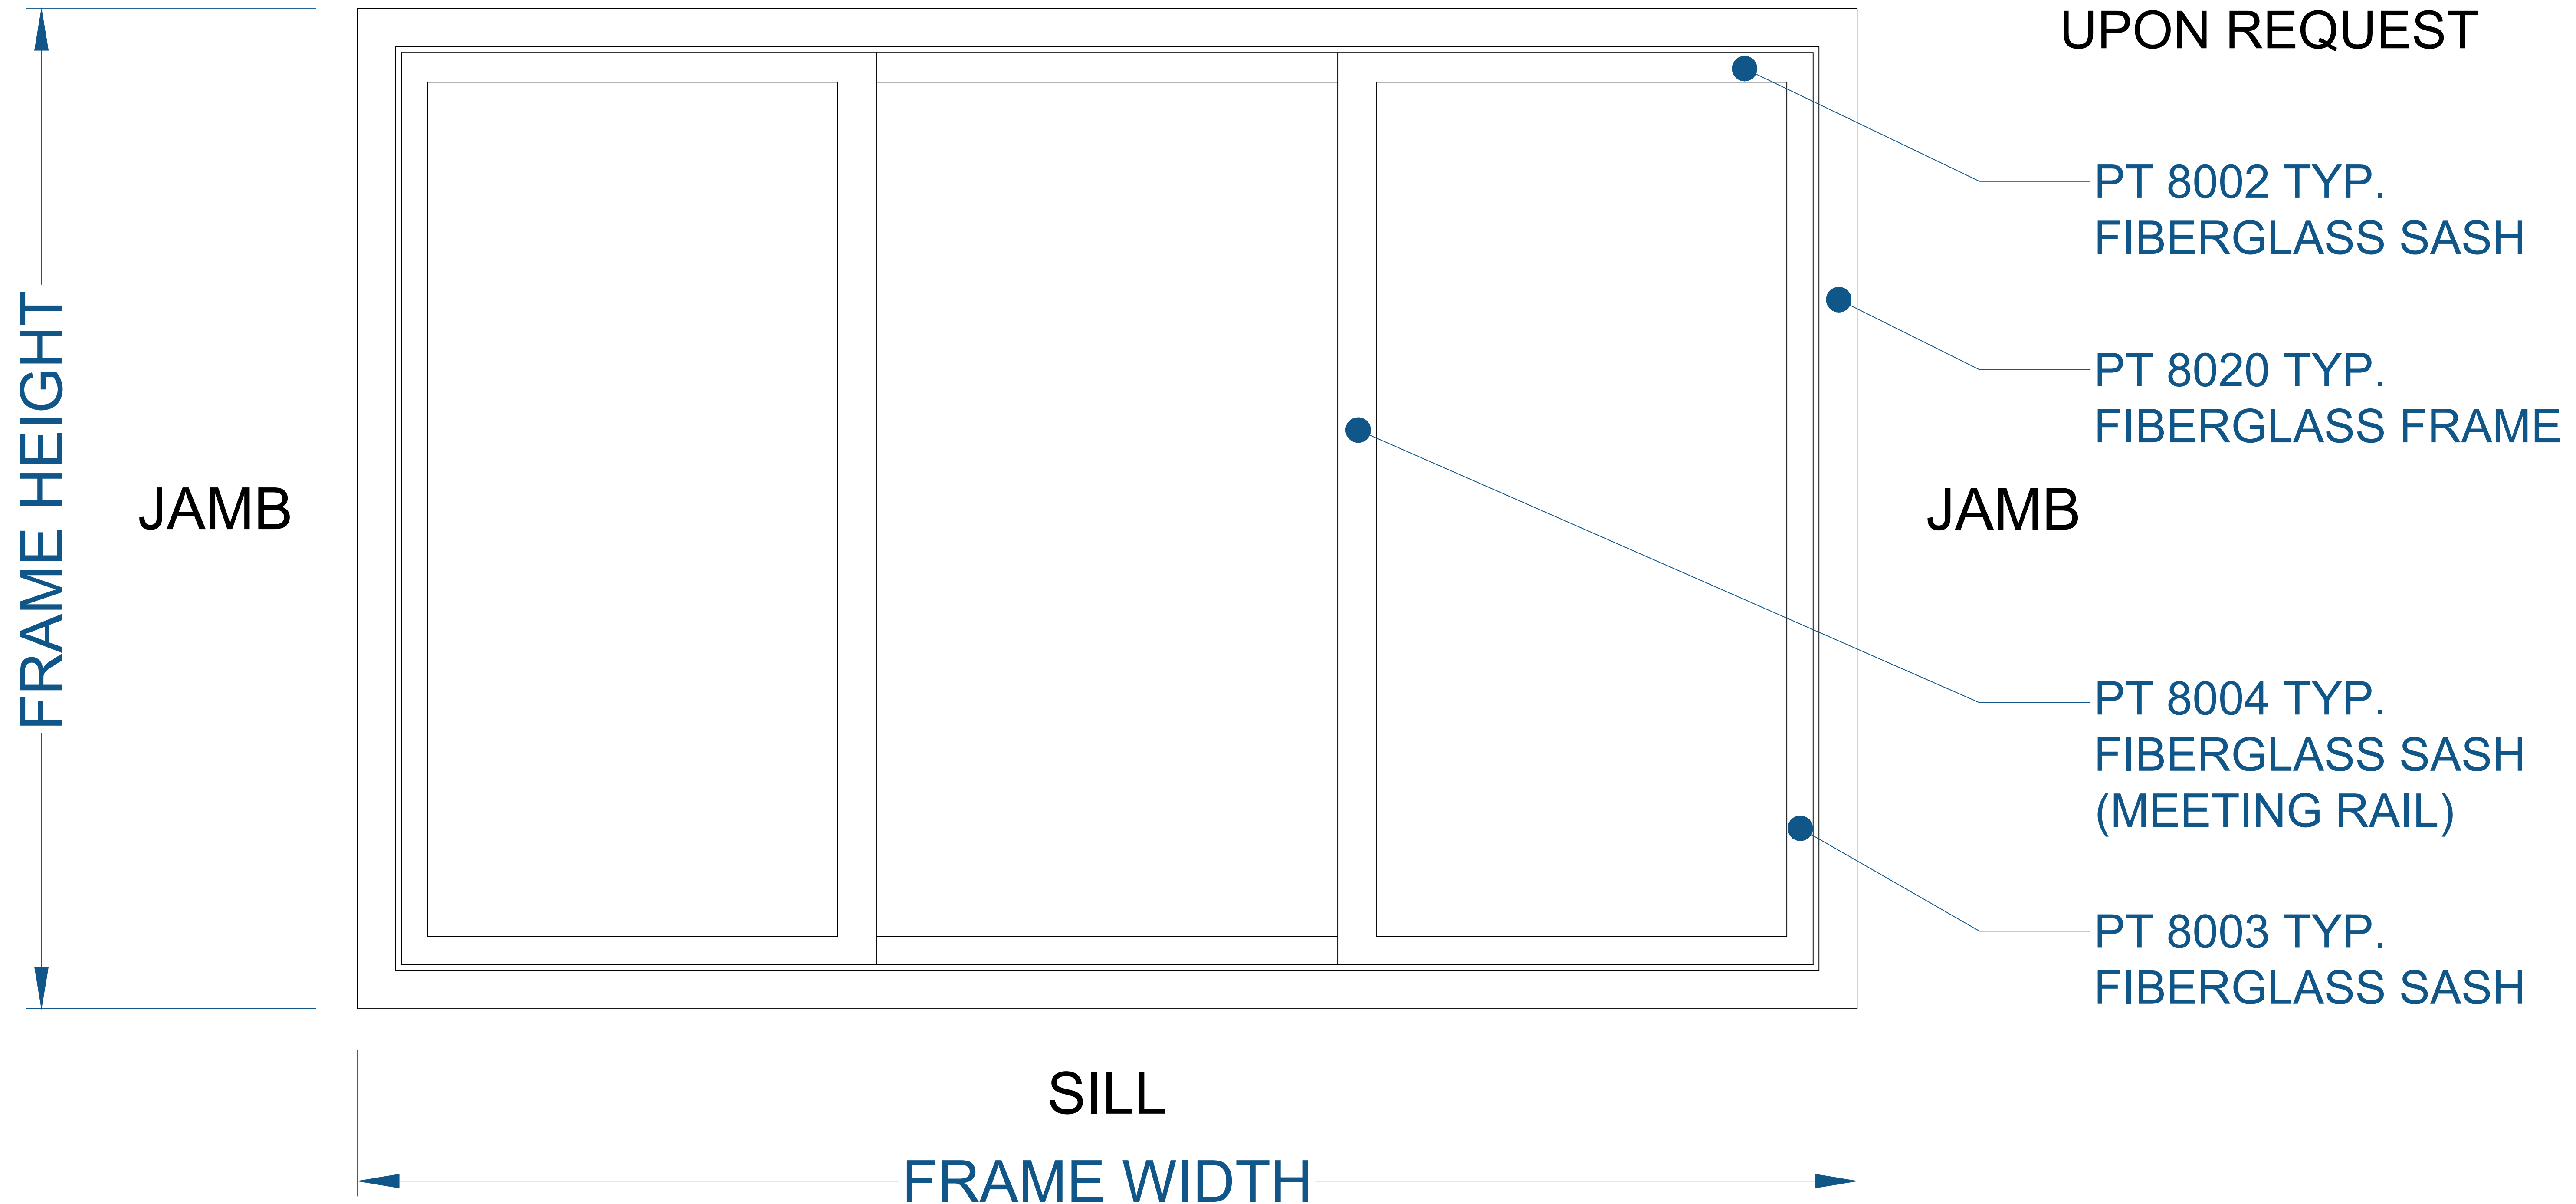

8000 SERIES SLIDER - 3 LITE (CENTER VENT)

(ELEVATION DRAWING)

3 LITE WINDOW STYLE

- ($\frac{1}{3}$, $\frac{1}{3}$, $\frac{1}{3}$, CENTER VENT) SHOWN
- INFORMATION ON SIZING & OPTIONS AVAILABLE UPON REQUEST

HEAD

NOTE: ELEVATION VIEWED FROM THE OUTSIDE LOOKING IN.

SEE PRODUCT SPECIFICATIONS PAGE FOR COMPLETE PRODUCT DESCRIPTION.

SERIES/CONFIGURATION: 8000 SERIES SLIDER		FiberFrame™ Comfort Line® FIBERGLASS WINDOWS, PATIO DOORS, SUNROOMS & STOREFRONT	COMFORT LINE LTD. 5500 ENTERPRISE BLVD. TOLEDO, OH 43612 419-729-8520	
DRAWING TYPE: ELEVATION DRAWING			THIS DRAWING IS THE PROPERTY OF COMFORT LINE LTD. DESIGN CONCEPTS AND INFORMATION MAY NOT BE REPRODUCED USED OR DISCLOSED WITHOUT THE WRITTEN PERMISSION OF COMFORT LINE LTD.	
		SCALE: 3" = 1' - 0"	PROJECT: 8000 SLIDER	
		DATE: 2/13/17	QUOTE: ####	SHEET: SL1.3
DATE	REVISION	BY	DRAWN BY: AJL