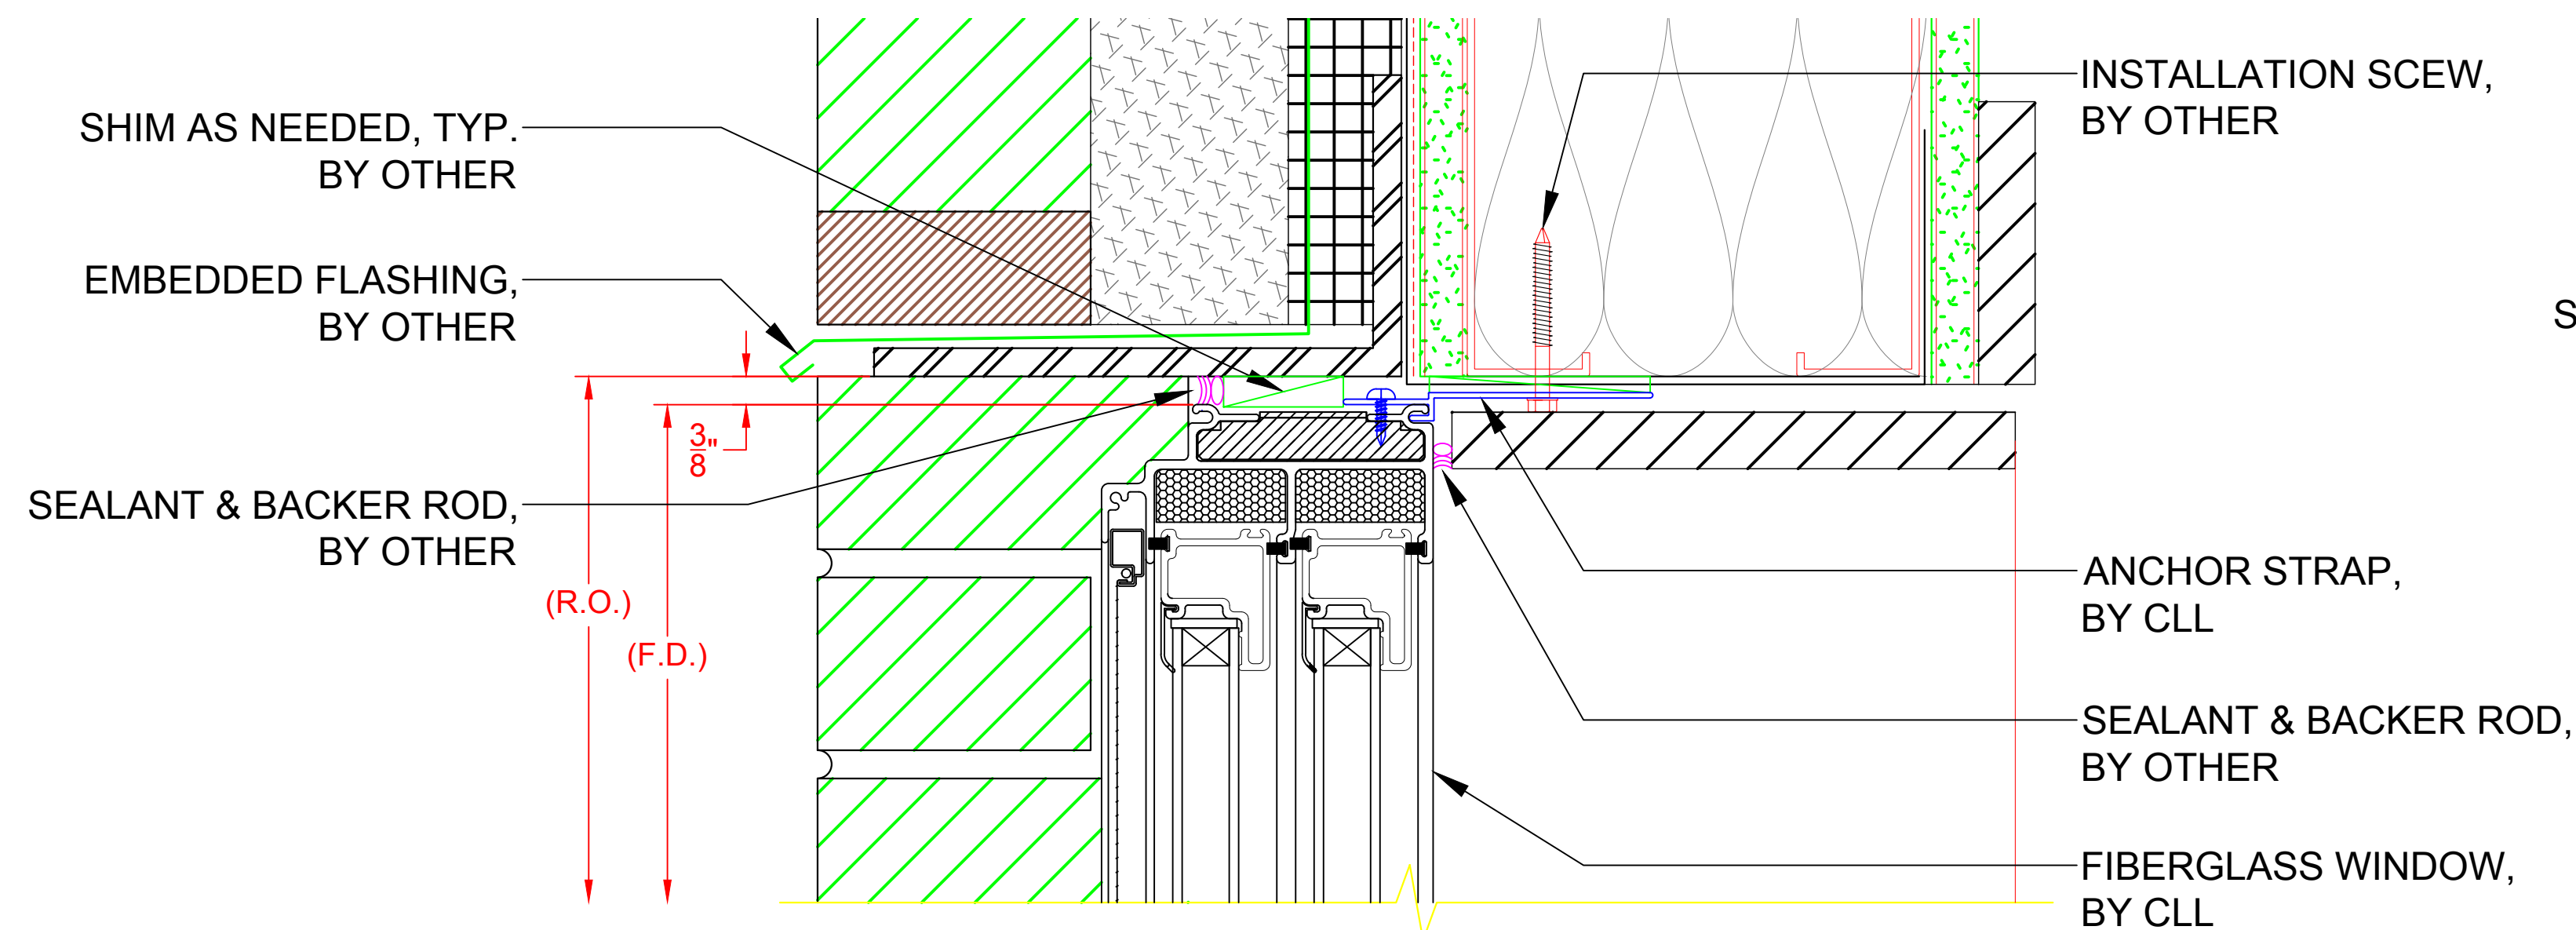

8000 SERIES SLIDER

(INSTALLATION METHODS)

**HEAD DETAIL - 8000 SLIDER WINDOW
(W/ INSTALL THROUGH FRAME)**

H1