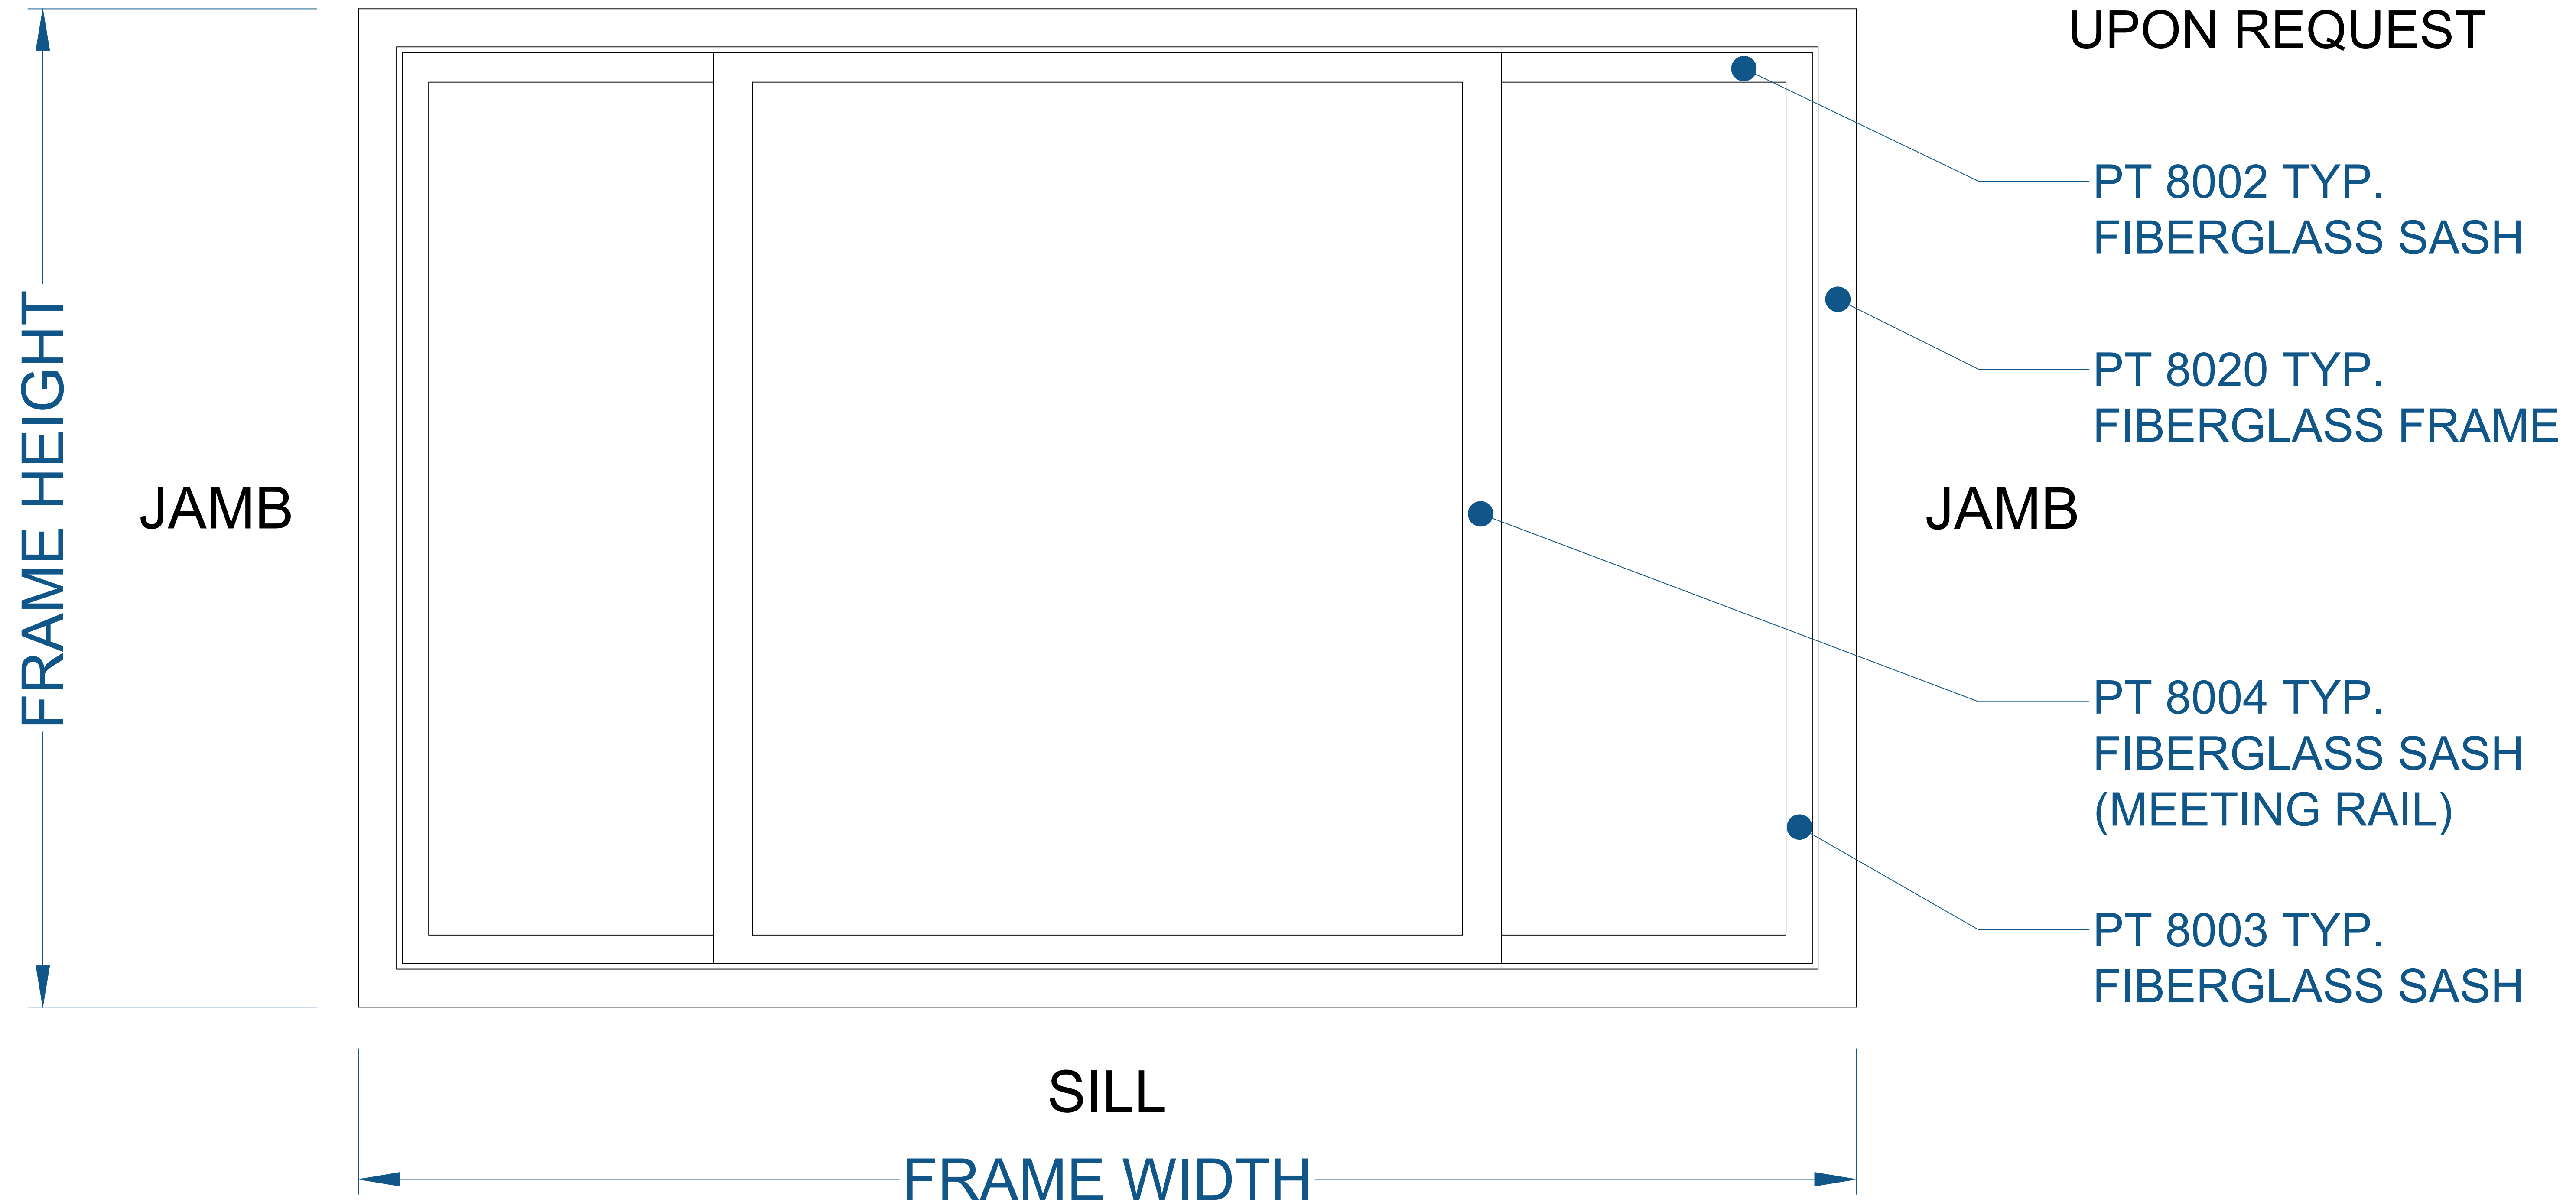

8000 SERIES SLIDER - 2 LITE (DUAL SLIDE)

(ELEVATION DRAWING)

NOTE: ELEVATION VIEWED FROM THE OUTSIDE LOOKING IN.

SEE PRODUCT SPECIFICATIONS PAGE FOR COMPLETE PRODUCT DESCRIPTION.

SERIES/CONFIGURATION: 8000 SERIES SLIDER		 FiberFrame™ Comfort Line® <small>FIBERGLASS WINDOWS, PATIO DOORS, SUNROOMS & STOREFRONT</small>	COMFORT LINE LTD. 5500 ENTERPRISE BLVD. TOLEDO, OH 43612 419-729-8520	
DRAWING TYPE: ELEVATION DRAWING			THIS DRAWING IS THE PROPERTY OF COMFORT LINE LTD. DESIGN CONCEPTS AND INFORMATION MAY NOT BE REPRODUCED USED OR DISCLOSED WITHOUT THE WRITTEN PERMISSION OF COMFORT LINE LTD.	
		SCALE: 3" = 1' - 0"	PROJECT: 8000 SLIDER	
DATE	REVISION	BY	DATE: 2/13/17	QUOTE: ####
			DRAWN BY: AJL	SHEET: SL1.1

NOTE: ELEVATION VIEWED FROM THE OUTSIDE LOOKING IN.

SEE PRODUCT SPECIFICATIONS PAGE FOR COMPLETE PRODUCT DESCRIPTION.

SERIES/CONFIGURATION: 8000 SERIES SLIDER		 FiberFrame Comfort Line® <small>FIBERGLASS WINDOWS, PATIO DOORS, SUNROOMS & STOREFRONT</small>	COMFORT LINE LTD. 5500 ENTERPRISE BLVD. TOLEDO, OH 43612 419-729-8520	
DRAWING TYPE: ELEVATION DRAWING			THIS DRAWING IS THE PROPERTY OF COMFORT LINE LTD. DESIGN CONCEPTS AND INFORMATION MAY NOT BE REPRODUCED USED OR DISCLOSED WITHOUT THE WRITTEN PERMISSION OF COMFORT LINE LTD.	
		PROJECT: 8000 SLIDER		
		SCALE: 3" = 1' - 0"	QUOTE: ####	SHEET: SL1.2
DATE	REVISION	BY	DRAWN BY: AJL	

8000 SERIES SLIDER - 2 LITE (DUAL SLIDE)

(SECTION PROFILE)

SEE PRODUCT SPECIFICATIONS PAGE FOR COMPLETE PRODUCT DESCRIPTION.

SERIES/CONFIGURATION:			 COMFORT LINE LTD. 5500 ENTERPRISE BLVD. TOLEDO, OH 43612 419-729-8520		
8000 SERIES SLIDER					
DRAWING TYPE:			THIS DRAWING IS THE PROPERTY OF COMFORT LINE LTD. DESIGN CONCEPTS AND INFORMATION MAY NOT BE REPRODUCED USED OR DISCLOSED WITHOUT THE WRITTEN PERMISSION OF COMFORT LINE LTD.		
DETAIL WINDOW PROFILES					
			PROJECT:	8000 SLIDER	
			SCALE:	1' - 0" = 1' - 0"	
			DATE:	2/13/17	
DATE	REVISION	BY	DRAWN BY:	AJL	QUOTE: ##### SHEET: SL2.1