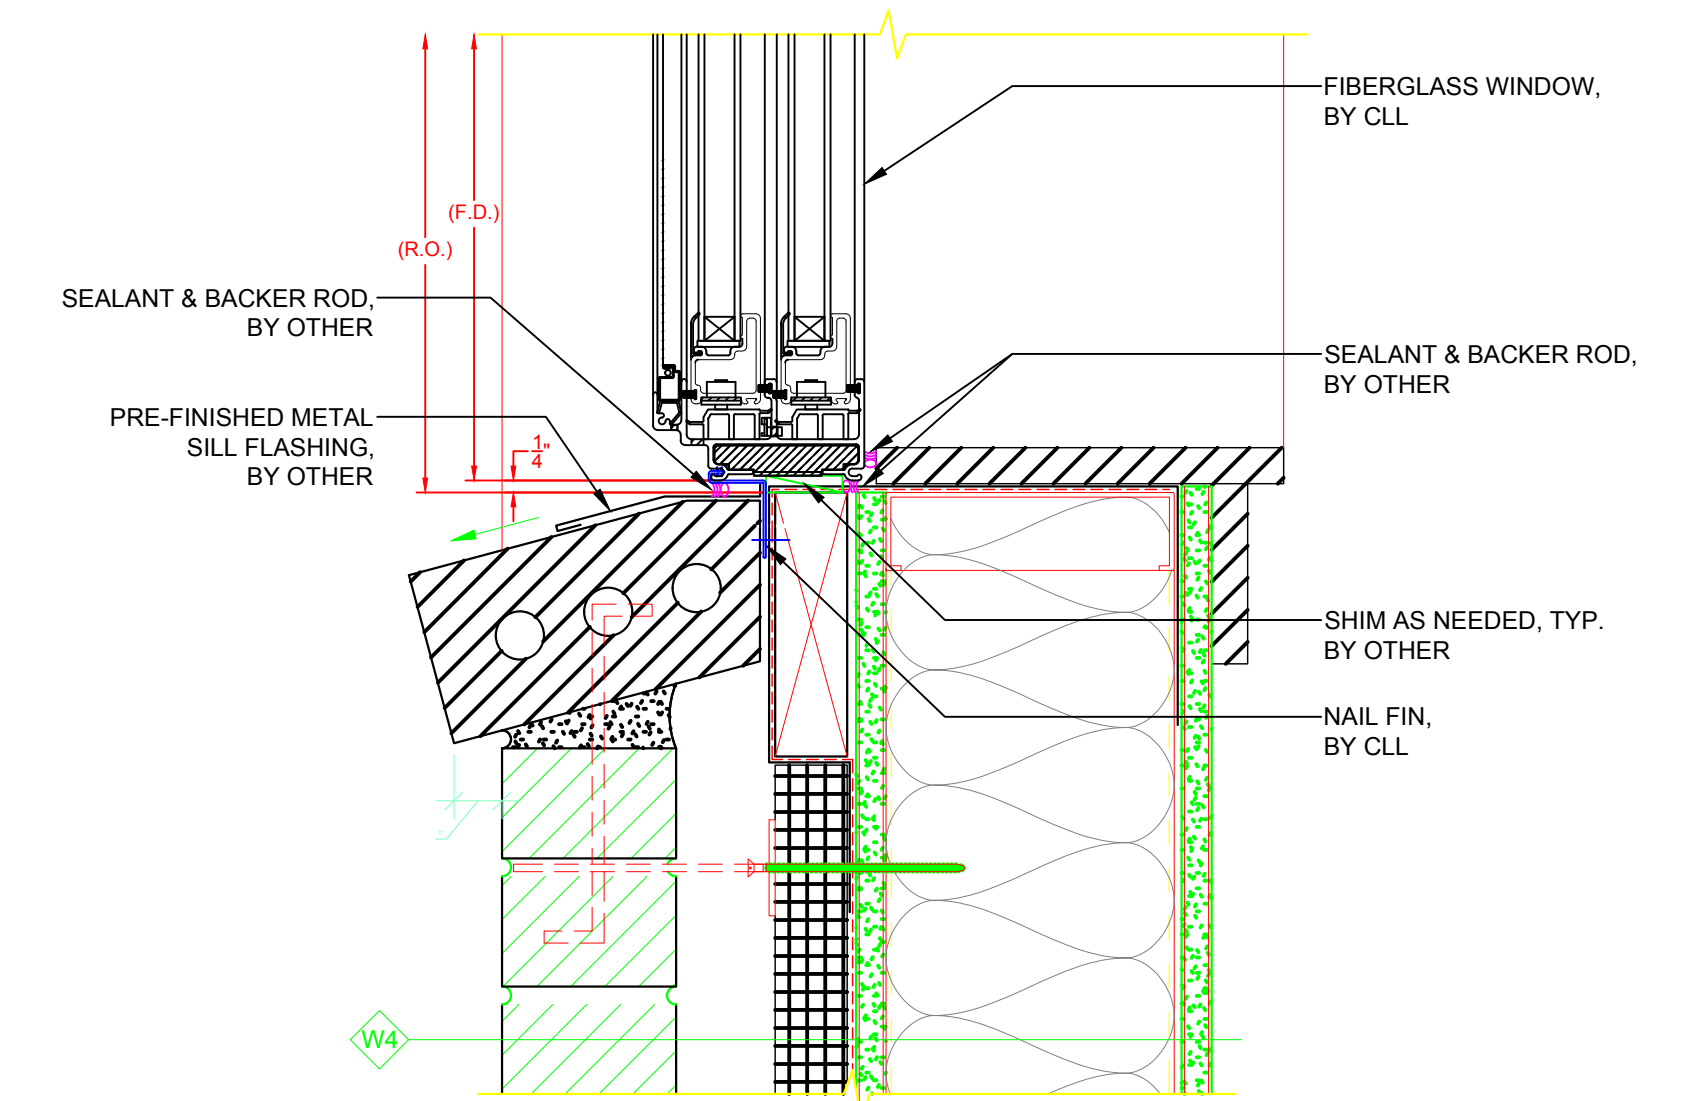

8000 SERIES SLIDER

(SERIES OVERVIEW)

**8000 SERIES SLIDER WINDOW PROFILE W/
RIGID NAIL FIN & ANCHOR STRAP (BY CLL)**

#8 x 3/4" SELF-DRILLING SHEET METAL SCREW @ ANCHOR STRAP (BY CLL)

**8000 SERIES SLIDER WINDOW PROFILE W/
3 1/4" PANNING & ANCHOR STRAP (BY CLL)**

#8 x 3/4" SELF-DRILLING SHEET METAL SCREW @ ANCHOR STRAP (BY CLL)
#8 x 3/4" SELF-DRILLING SHEET METAL SCREW @ PANNING (BY CLL)

**HEAD DETAIL - 8000 SLIDER
(W/ INSTALL THROUGH FRAME)**

**MULL. DETAIL - SLIDER / SLIDER - TYP.
VERTICAL MULLS**

**MULL. DETAIL - SLIDER / PICTURE - TYP.
HORIZONTAL MULLS**

**JAMB DETAIL - 8000 SLIDER
(W/ ANCHOR STRAP)**

**SILL DETAIL - 8000 SLIDER
(W/ RIGID NAIL FIN)**

*** NOTE:**

- ALL DRAWINGS ARE FOR REFERENCE PURPOSES ONLY
- ACTUAL INSTALLATION, FASTENERS, ETC. MAY VARY
- AVB & SEALANT BY OTHER, PER LOCAL & INTERNATIONAL BUILDING CODES
- ALL INSTALLATION SCREWS GOING INTO R.O. ARE BY OTHER
- ALL SHIMS ARE BY OTHER