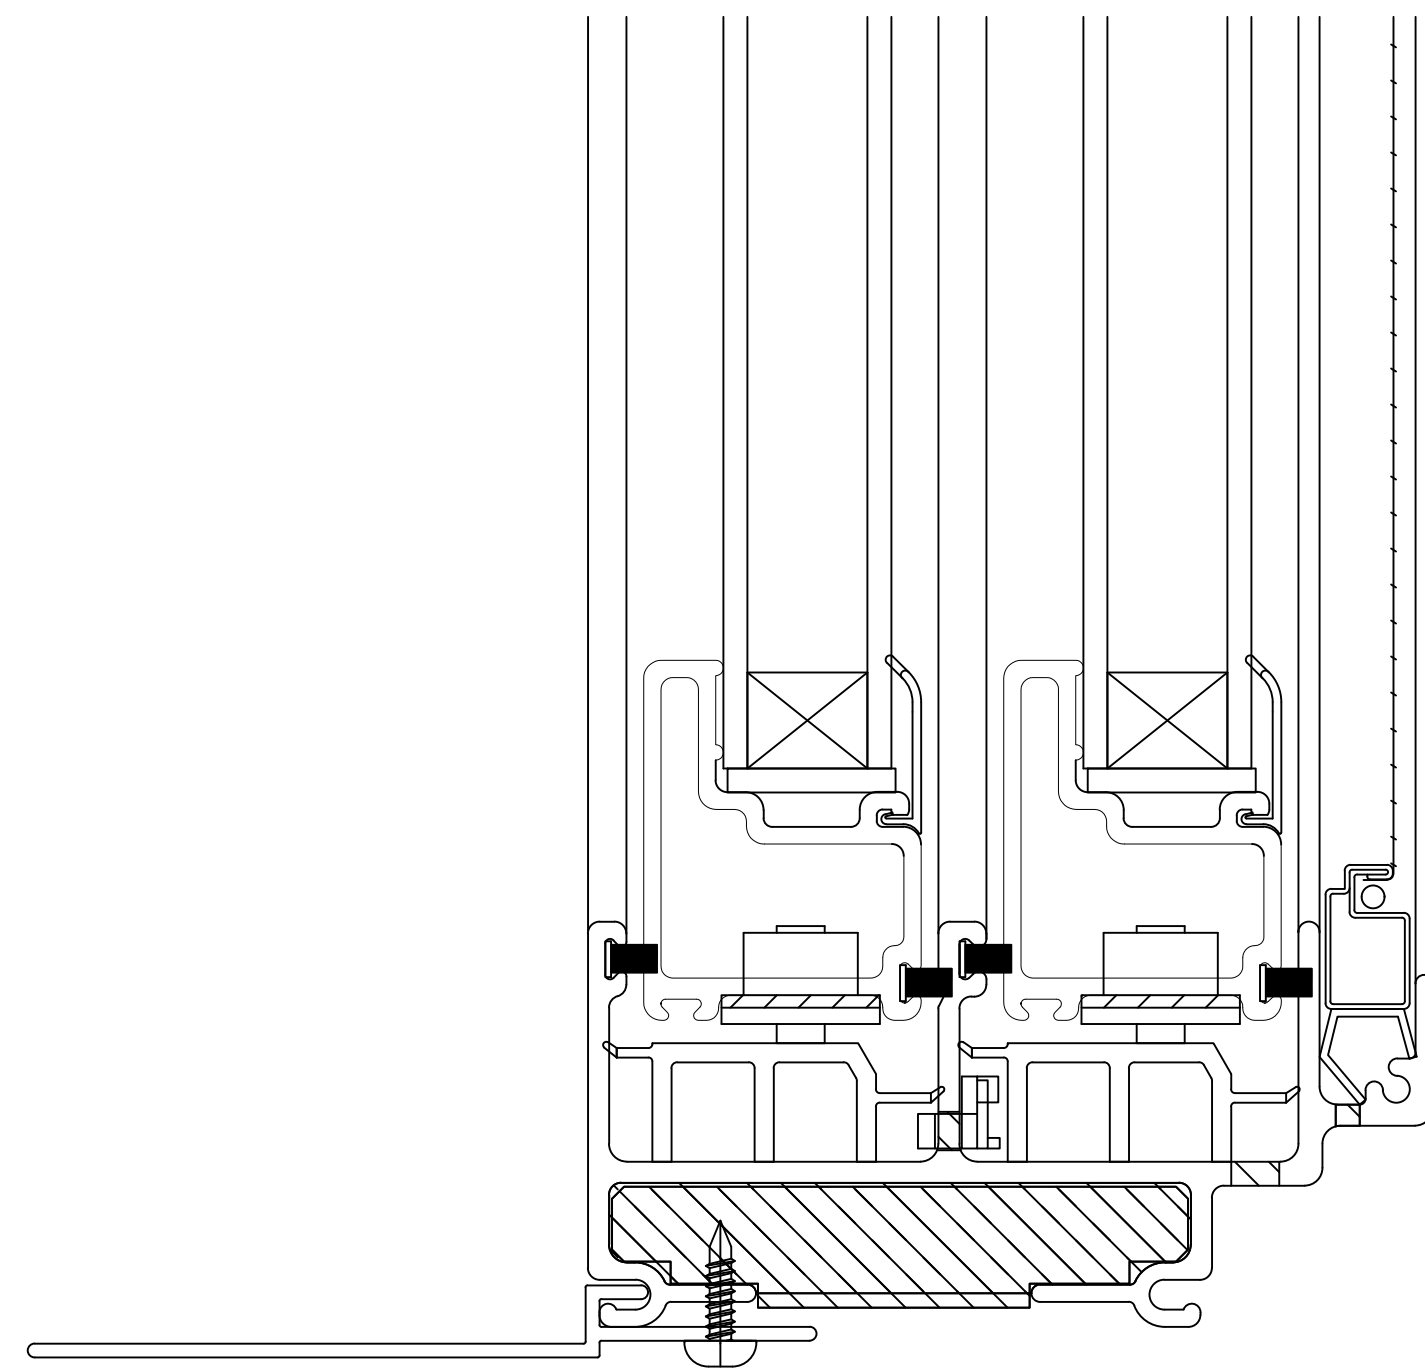

8000 SERIES SLIDER

(AVAILABLE ACCESSORIES)

8000 SLIDER WINDOW
W/ ANCHOR STRAP

#