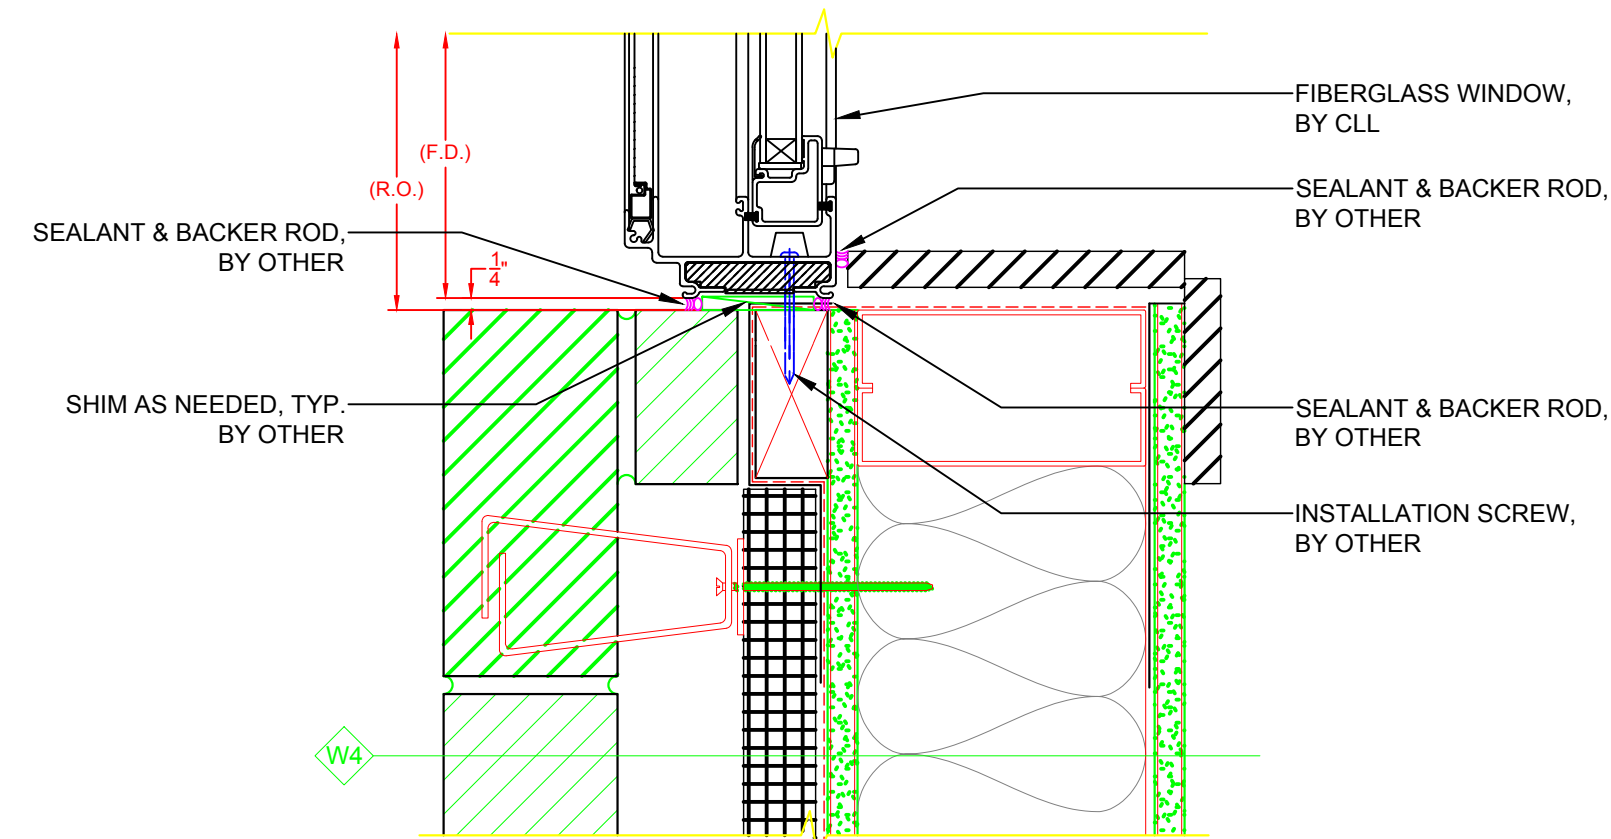

#8 x 3/4" SELF-DRILLING SHEET METAL SCREW @ ANCHOR STRAP (BY CLL)
#8 x 3/4" SELF-DRILLING SHEET METAL SCREW @ PANNING (BY CLL)

**HEAD DETAIL - 8000 SLIDER
(W/ INSTALL THROUGH FRAME)**

**MULL. DETAIL - SLIDER / SLIDER - TYP.
VERTICAL MULLS**

**MULL. DETAIL - SLIDER / PICTURE - TYP.
HORIZONTAL MULLS**

**JAMB DETAIL - 8000 SLIDER
(W/ ANCHOR STRAP)**

**SILL DETAIL - 8000 SLIDER
(W/ RIGID NAIL FIN)**

*** NOTE:**

- ALL DRAWINGS ARE FOR REFERENCE PURPOSES ONLY
- ACTUAL INSTALLATION, FASTENERS, ETC. MAY VARY
- AVB & SEALANT BY OTHER, PER LOCAL & INTERNATIONAL BUILDING CODES
- ALL INSTALLATION SCREWS GOING INTO R.O. ARE BY OTHER
- ALL SHIMS ARE BY OTHER