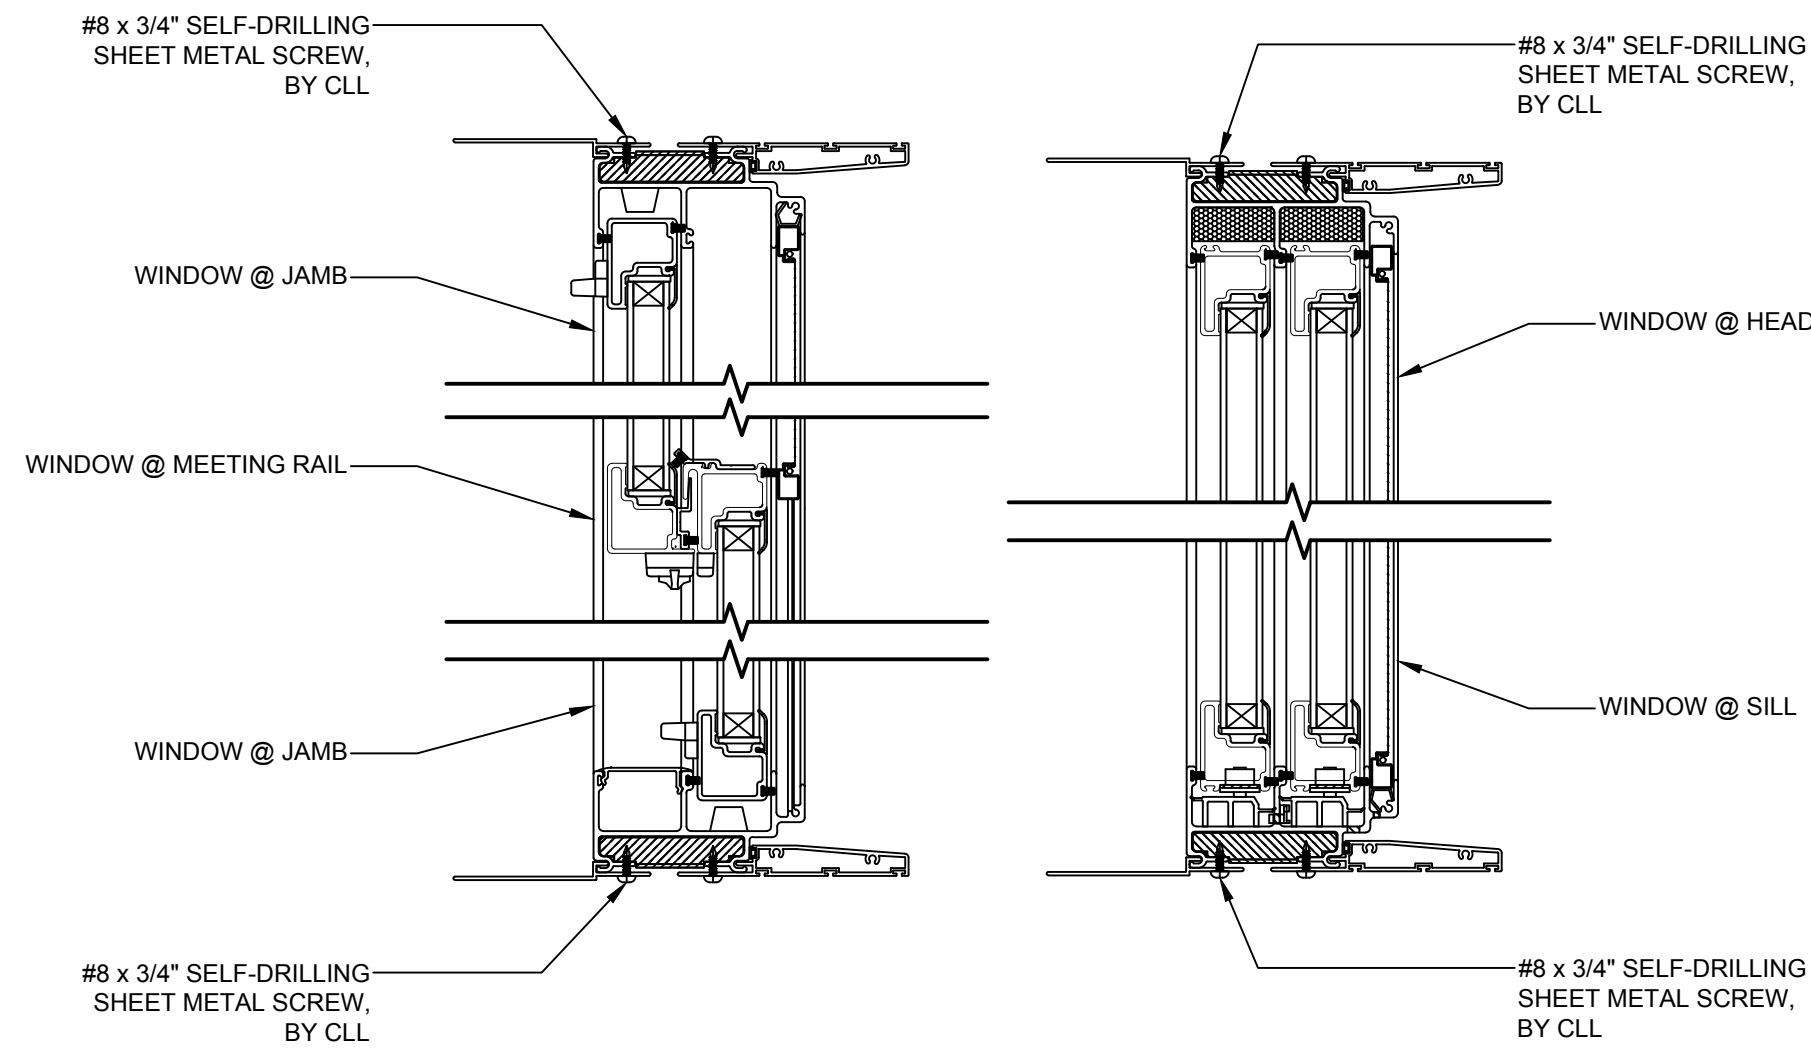

8000 SERIES SLIDER

(SERIES OVERVIEW)

**8000 SERIES SLIDER WINDOW PROFILE W/
RIGID NAIL FIN & ANCHOR STRAP (BY CLL)**

#8 x 3/4" SELF-DRILLING SHEET METAL SCREW @ ANCHOR STRAP (BY CLL)

**8000 SERIES SLIDER WINDOW PROFILE W/
3 1/4" PANNING & ANCHOR STRAP (BY CLL)**