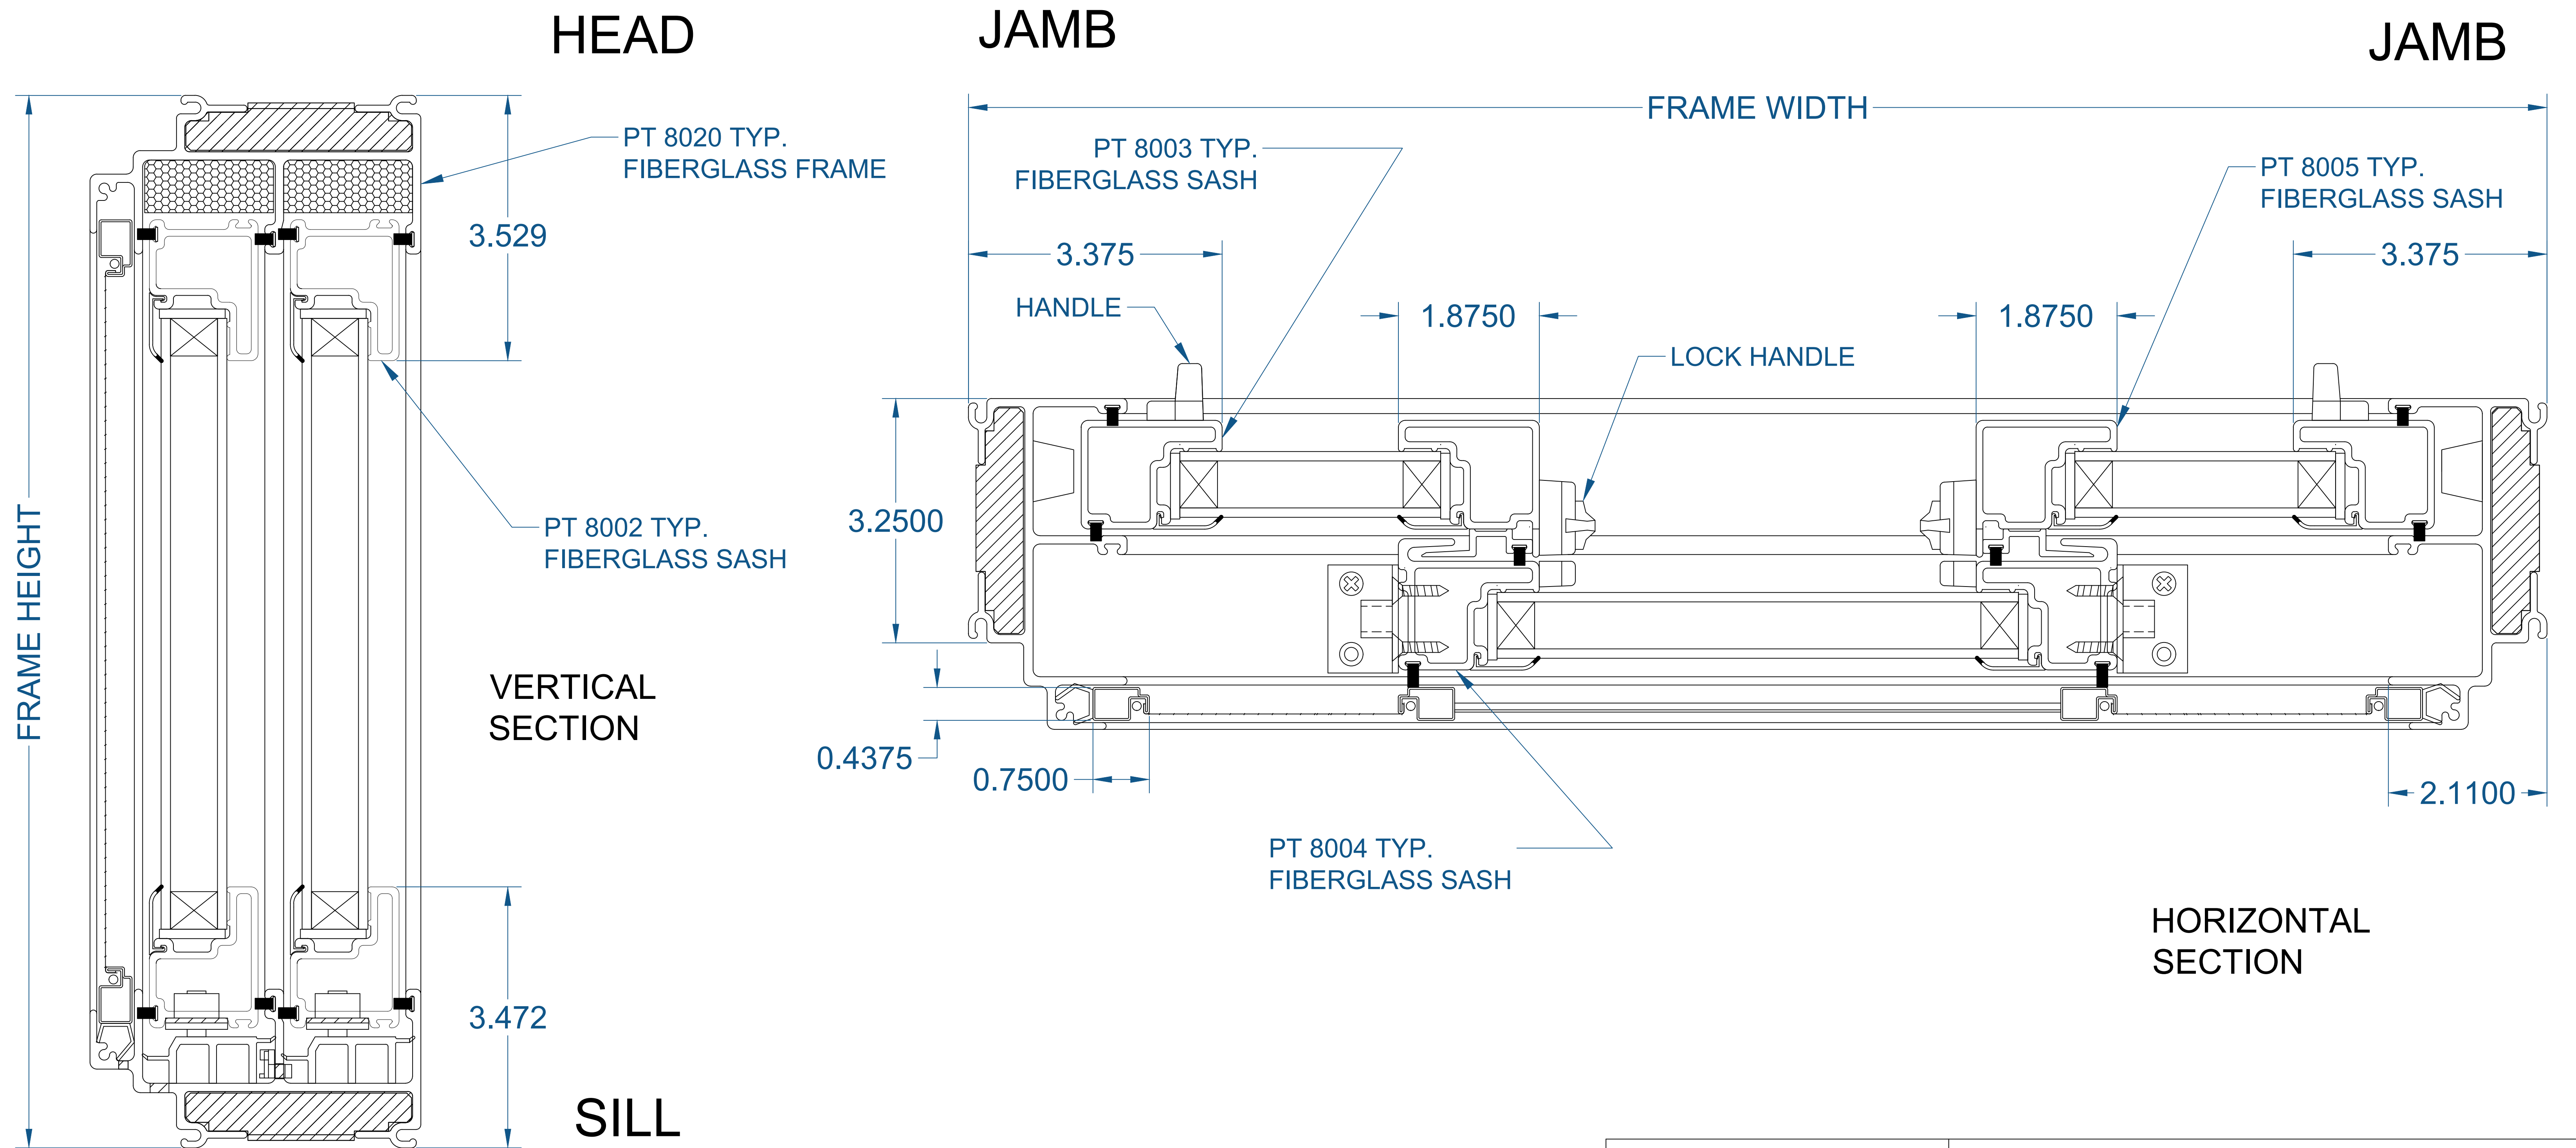

HEAD

NOTE: ELEVATION VIEWED FROM THE OUTSIDE LOOKING IN.

SEE PRODUCT SPECIFICATIONS PAGE FOR COMPLETE PRODUCT DESCRIPTION.

SERIES/CONFIGURATION: 8000 SERIES SLIDER		 FiberFrame™ Comfort Line® <small>FIBERGLASS WINDOWS, PATIO DOORS, SUNROOMS & STOREFRONT</small>	COMFORT LINE LTD. 5500 ENTERPRISE BLVD. TOLEDO, OH 43612 419-729-8520	
DRAWING TYPE: ELEVATION DRAWING			THIS DRAWING IS THE PROPERTY OF COMFORT LINE LTD. DESIGN CONCEPTS AND INFORMATION MAY NOT BE REPRODUCED USED OR DISCLOSED WITHOUT THE WRITTEN PERMISSION OF COMFORT LINE LTD.	
		SCALE: 3" = 1' - 0"	PROJECT: 8000 SLIDER	
		DATE: 2/13/17	QUOTE: ####	SHEET: SL1.3
DATE	REVISION	BY	DRAWN BY: AJL	

8000 SERIES SLIDER - 2 LITE (DUAL SLIDE)

(SECTION PROFILE)

SEE PRODUCT SPECIFICATIONS PAGE FOR COMPLETE PRODUCT DESCRIPTION.

SERIES/CONFIGURATION:			 COMFORT LINE LTD. 5500 ENTERPRISE BLVD. TOLEDO, OH 43612 419-729-8520		
8000 SERIES SLIDER					
DRAWING TYPE:			THIS DRAWING IS THE PROPERTY OF COMFORT LINE LTD. DESIGN CONCEPTS AND INFORMATION MAY NOT BE REPRODUCED USED OR DISCLOSED WITHOUT THE WRITTEN PERMISSION OF COMFORT LINE LTD.		
DETAIL WINDOW PROFILES					
			PROJECT:	8000 SLIDER	
			SCALE:	1' - 0" = 1' - 0"	
			DATE:	2/13/17	
DATE	REVISION	BY	DRAWN BY:	AJL	QUOTE: ##### SHEET: SL2.1

8000 SERIES SLIDER - 3 LITE (END VENT)

(SECTION PROFILE)

SEE PRODUCT SPECIFICATIONS PAGE FOR COMPLETE PRODUCT DESCRIPTION.

SERIES/CONFIGURATION: 8000 SERIES SLIDER			 COMFORT LINE LTD. 5500 ENTERPRISE BLVD. TOLEDO, OH 43612 419-729-8520	
DRAWING TYPE: DETAIL WINDOW PROFILES				
THIS DRAWING IS THE PROPERTY OF COMFORT LINE LTD. DESIGN CONCEPTS AND INFORMATION MAY NOT BE REPRODUCED USED OR DISCLOSED WITHOUT THE WRITTEN PERMISSION OF COMFORT LINE LTD.			PROJECT: 8000 SLIDER	
DATE	REVISION	BY	SCALE: 1' - 0" = 1' - 0" DATE: 2/13/17 DRAWN BY: AJL	QUOTE: #### SHEET: SL2.2