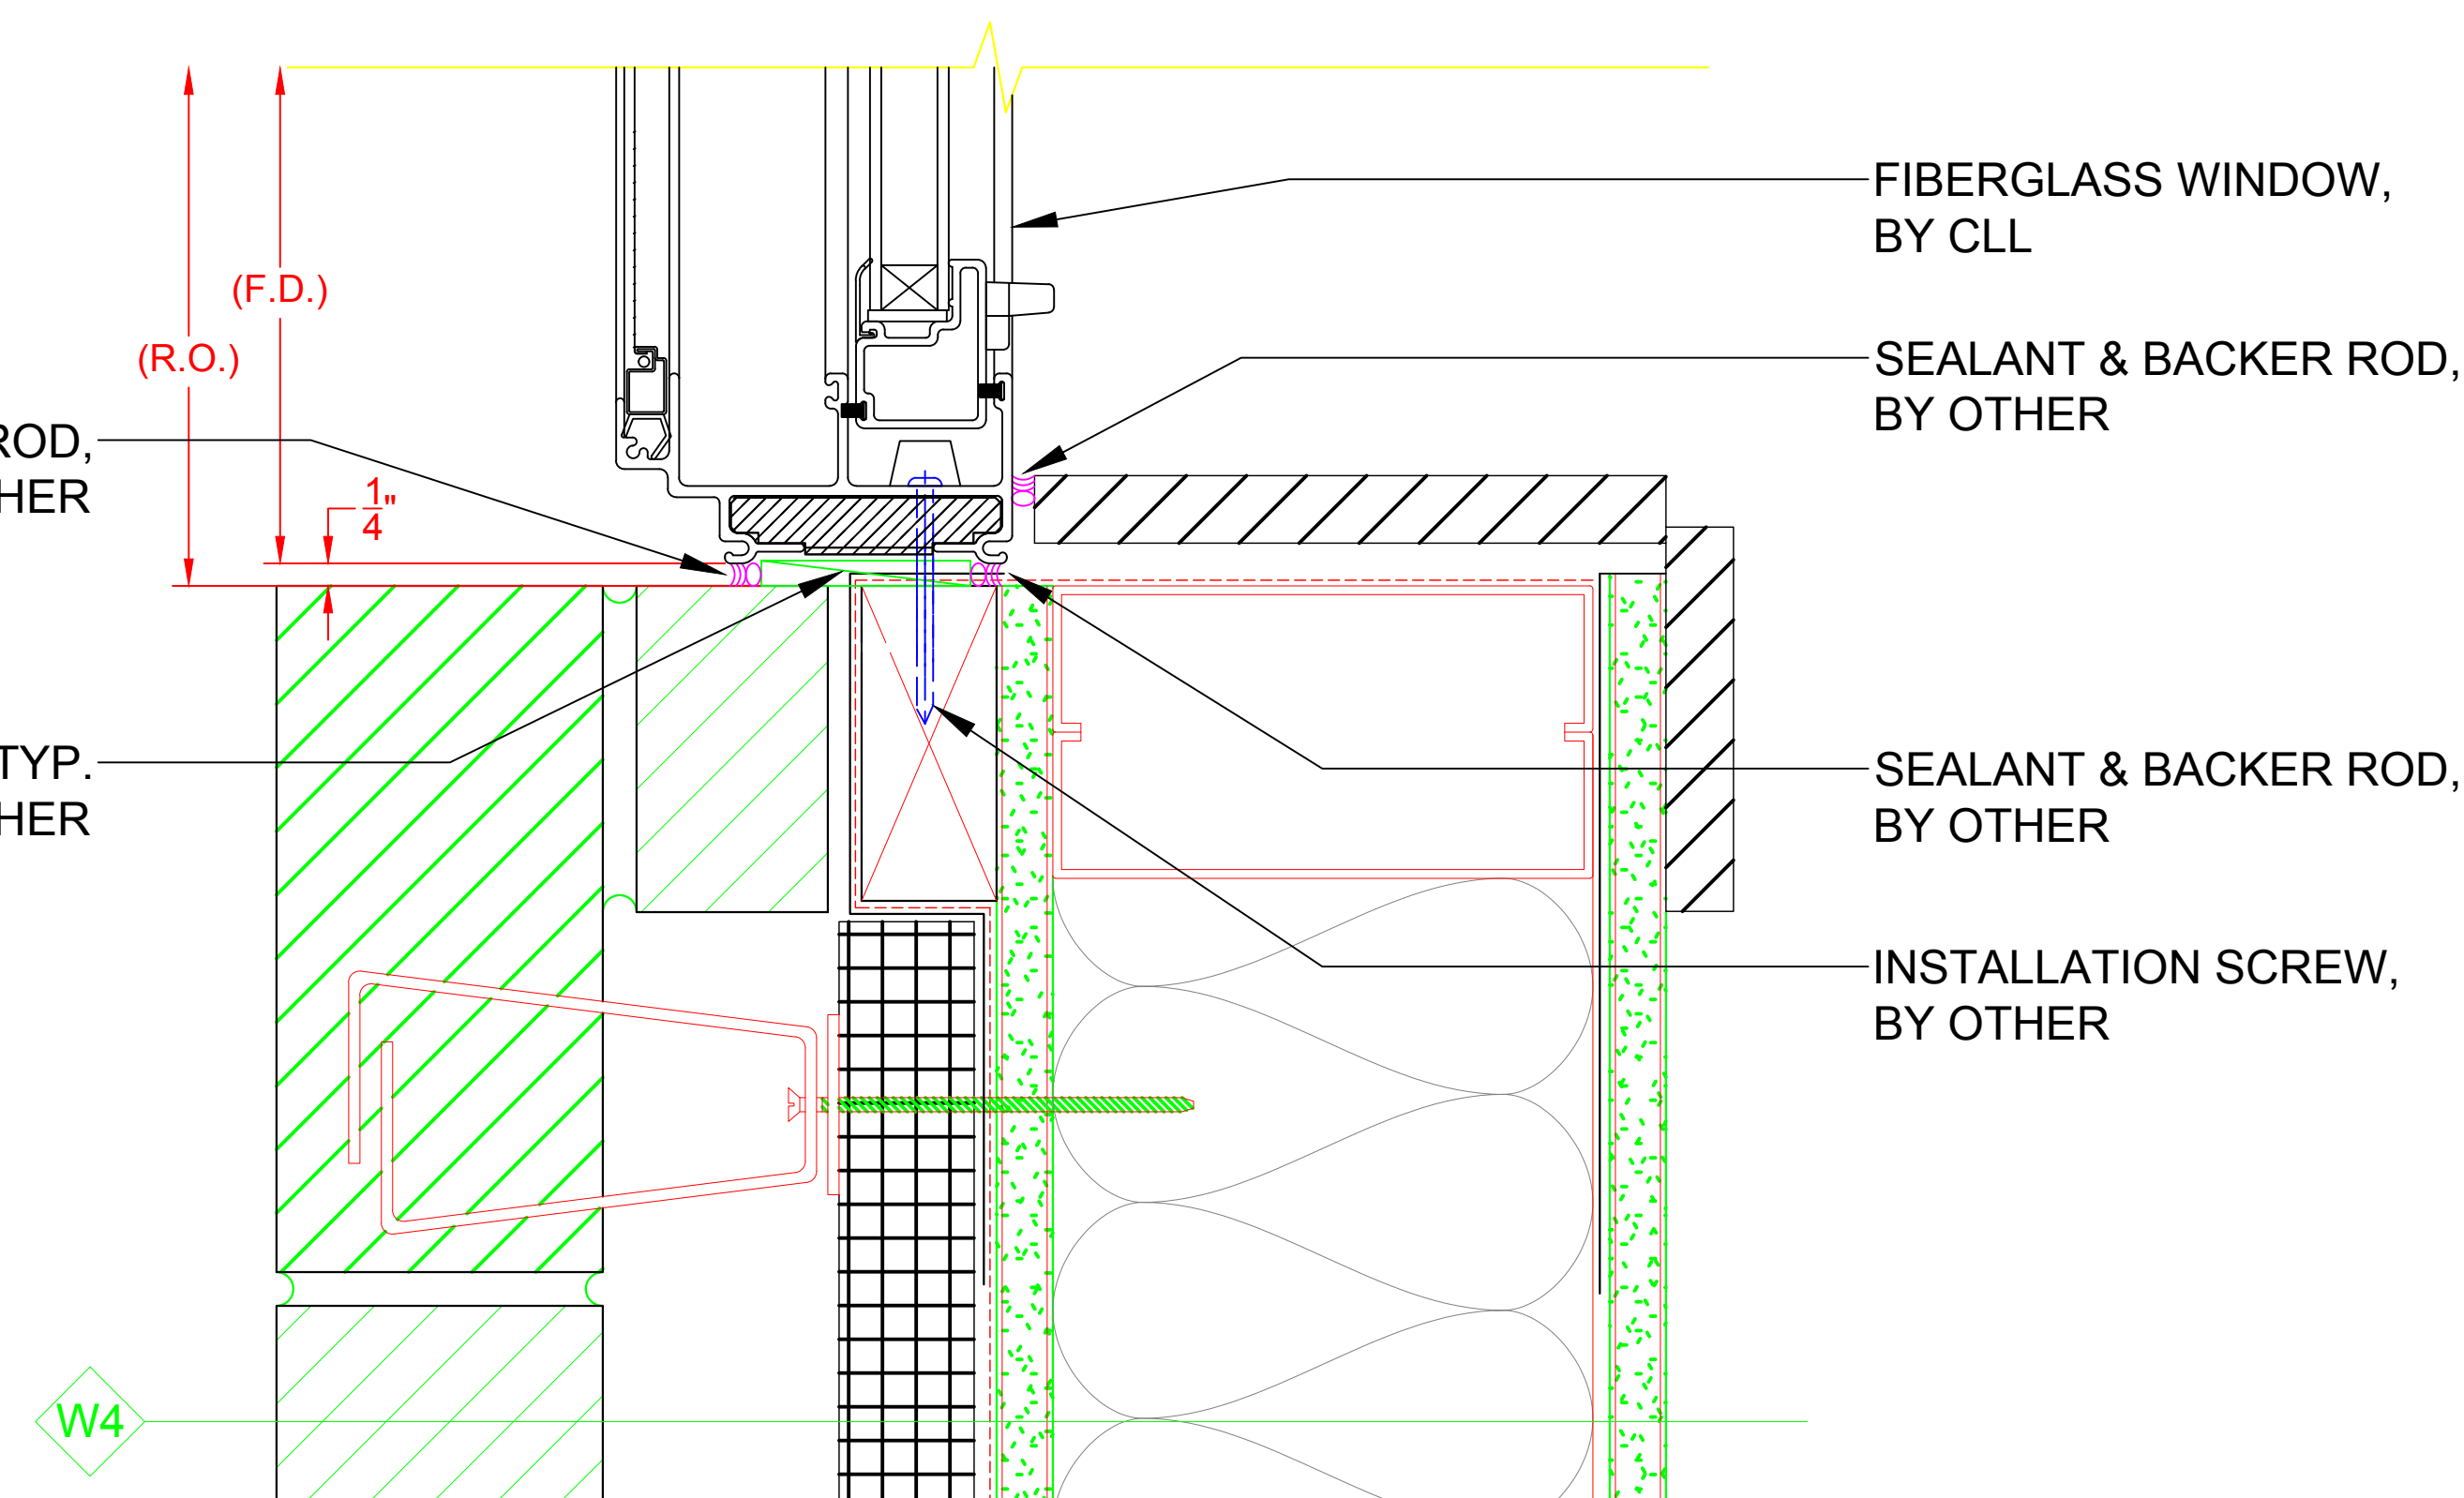

SERIES/CONFIGURATION: 8000 SERIES SLIDER		 FiberFrame™ Comfort Line® <small>FIBERGLASS WINDOWS, PATIO DOORS, SUNROOMS & STOREFRONT</small>	COMFORT LINE LTD. 5500 ENTERPRISE BLVD. TOLEDO, OH 43612 419-729-8520	
DRAWING TYPE: PROFILE W/ ACCESSORIES			THIS DRAWING IS THE PROPERTY OF COMFORT LINE LTD. DESIGN CONCEPTS AND INFORMATION MAY NOT BE REPRODUCED USED OR DISCLOSED WITHOUT THE WRITTEN PERMISSION OF COMFORT LINE LTD.	
		SCALE: 1' - 0" = 1' - 0"	PROJECT: 8000 SLIDER	
		DATE: 2/13/17	QUOTE: ####	SHEET: SL4
DATE	REVISION	BY	DRAWN BY: AJL	

8000 SERIES SLIDER

(INSTALLATION METHODS)

**HEAD DETAIL - 8000 SLIDER WINDOW
(W/ INSTALL THROUGH FRAME)**

H1

**SILL DETAIL - 8000 SLIDER WINDOW
(W/ RIGID NAIL FIN)**

S1

**JAMB DETAIL - 8000 SLIDER WINDOW
(W/ ANCHOR STRAP)**