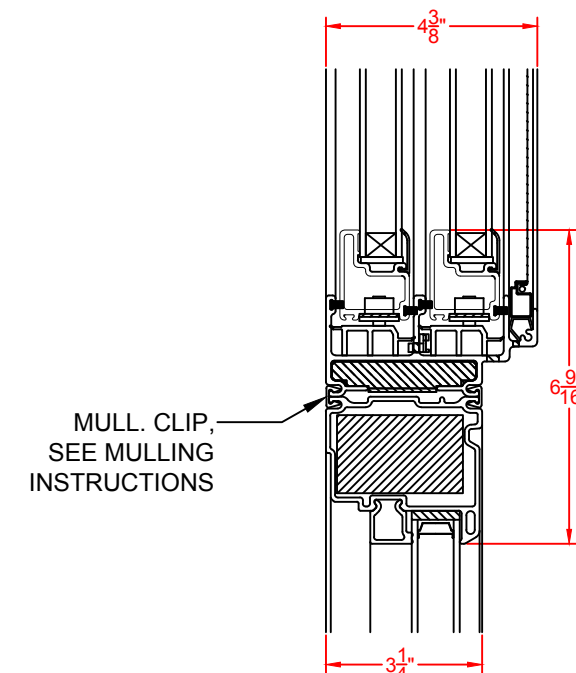

8000 SERIES SLIDER

(SERIES OVERVIEW)

**8000 SERIES SLIDER WINDOW PROFILE W/
RIGID NAIL FIN & ANCHOR STRAP (BY CLL)**

#8 x 3/4" SELF-DRILLING SHEET METAL SCREW @ ANCHOR STRAP (BY CLL)

**8000 SERIES SLIDER WINDOW PROFILE W/
3 1/4" PANNING & ANCHOR STRAP (BY CLL)**

#8 x 3/4" SELF-DRILLING SHEET METAL SCREW @ ANCHOR STRAP (BY CLL)
#8 x 3/4" SELF-DRILLING SHEET METAL SCREW @ PANNING (BY CLL)

**HEAD DETAIL - 8000 SLIDER
(W/ INSTALL THROUGH FRAME)**

**MULL. DETAIL - SLIDER / SLIDER - TYP.
VERTICAL MULLS**