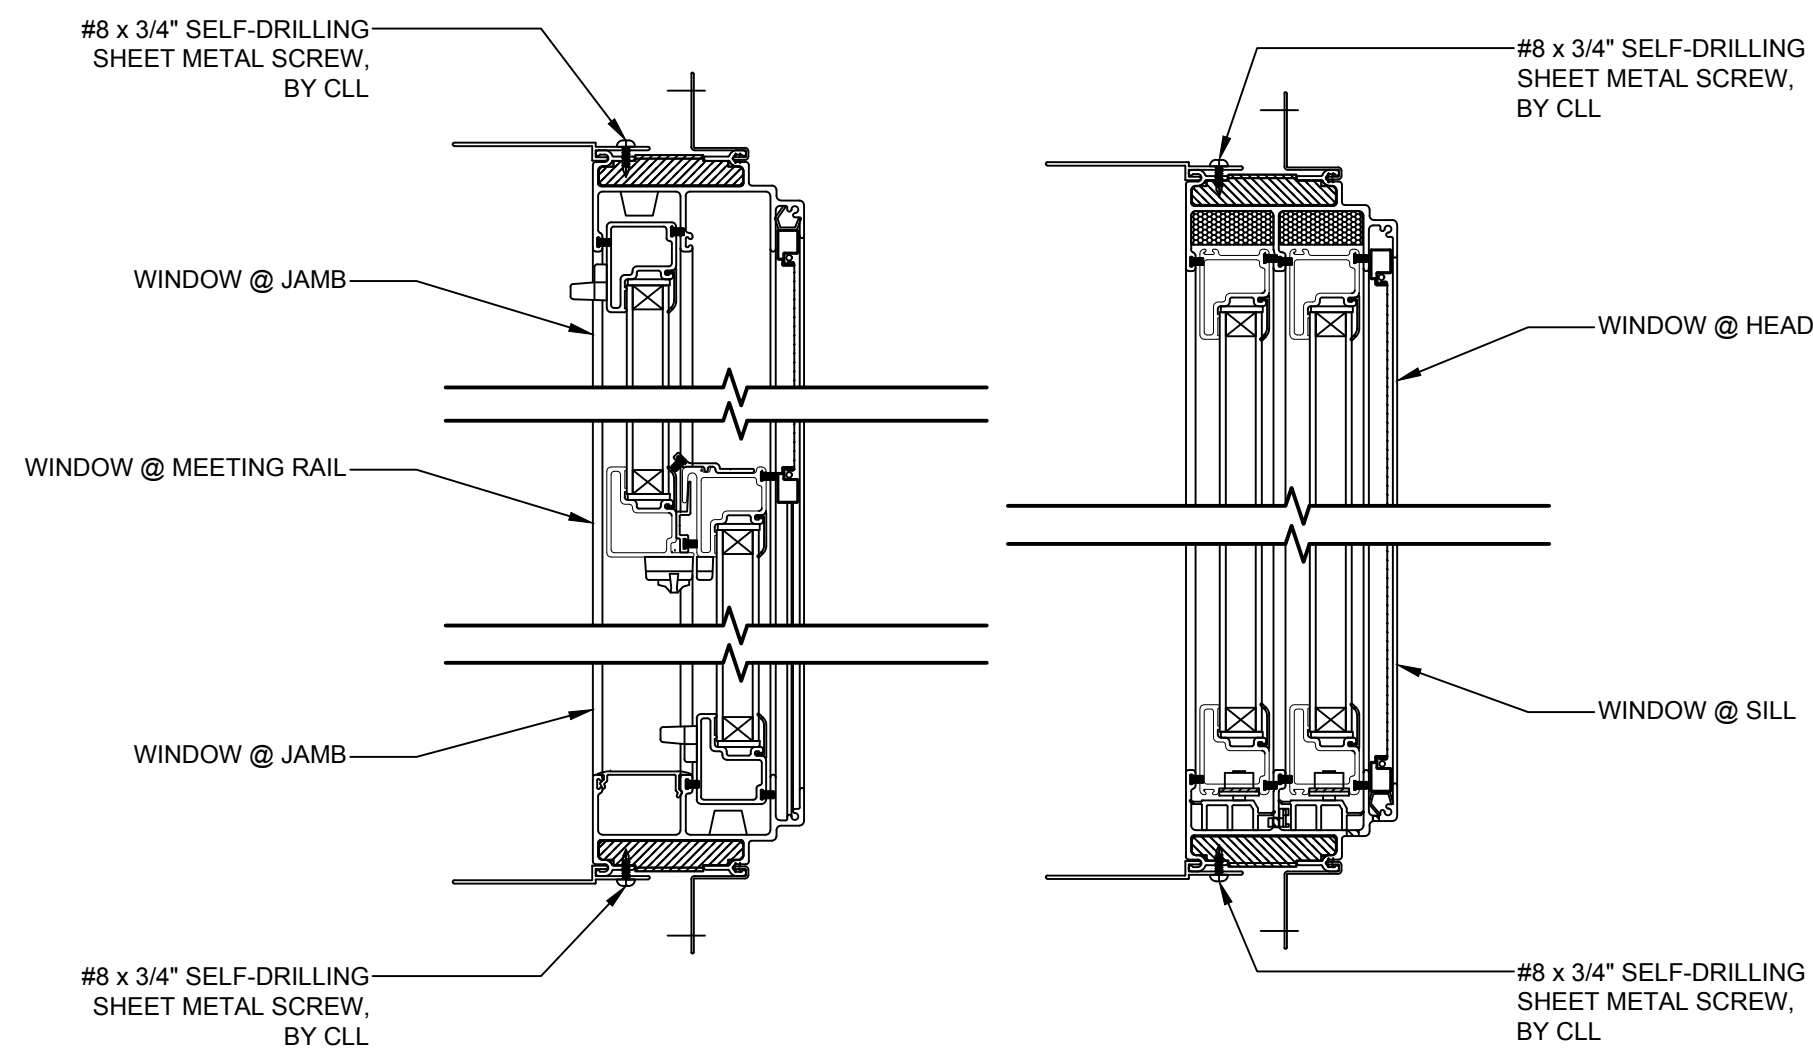

8000 SERIES SLIDER

(SERIES OVERVIEW)

**8000 SERIES SLIDER WINDOW PROFILE W/
RIGID NAIL FIN & ANCHOR STRAP (BY CLL)**

#8 x 3/4" SELF-DRILLING SHEET METAL SCREW @ ANCHOR STRAP (BY CLL)

**8000 SERIES SLIDER WINDOW PROFILE W/
3 1/4" PANNING & ANCHOR STRAP (BY CLL)**