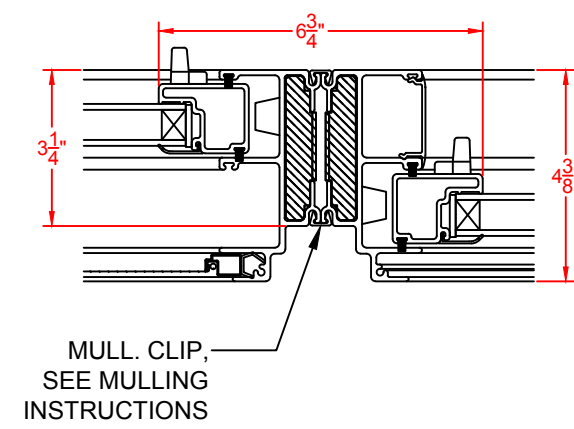

8000 SERIES SLIDER

(SERIES OVERVIEW)

**8000 SERIES SLIDER WINDOW PROFILE W/
RIGID NAIL FIN & ANCHOR STRAP (BY CLL)**

#8 x 3/4" SELF-DRILLING SHEET METAL SCREW @ ANCHOR STRAP (BY CLL)

**8000 SERIES SLIDER WINDOW PROFILE W/
3 1/4" PANNING & ANCHOR STRAP (BY CLL)**

#8 x 3/4" SELF-DRILLING SHEET METAL SCREW @ ANCHOR STRAP (BY CLL)
#8 x 3/4" SELF-DRILLING SHEET METAL SCREW @ PANNING (BY CLL)

**HEAD DETAIL - 8000 SLIDER
(W/ INSTALL THROUGH FRAME)**

**MULL. DETAIL - SLIDER / SLIDER - TYP.
VERTICAL MULLS**