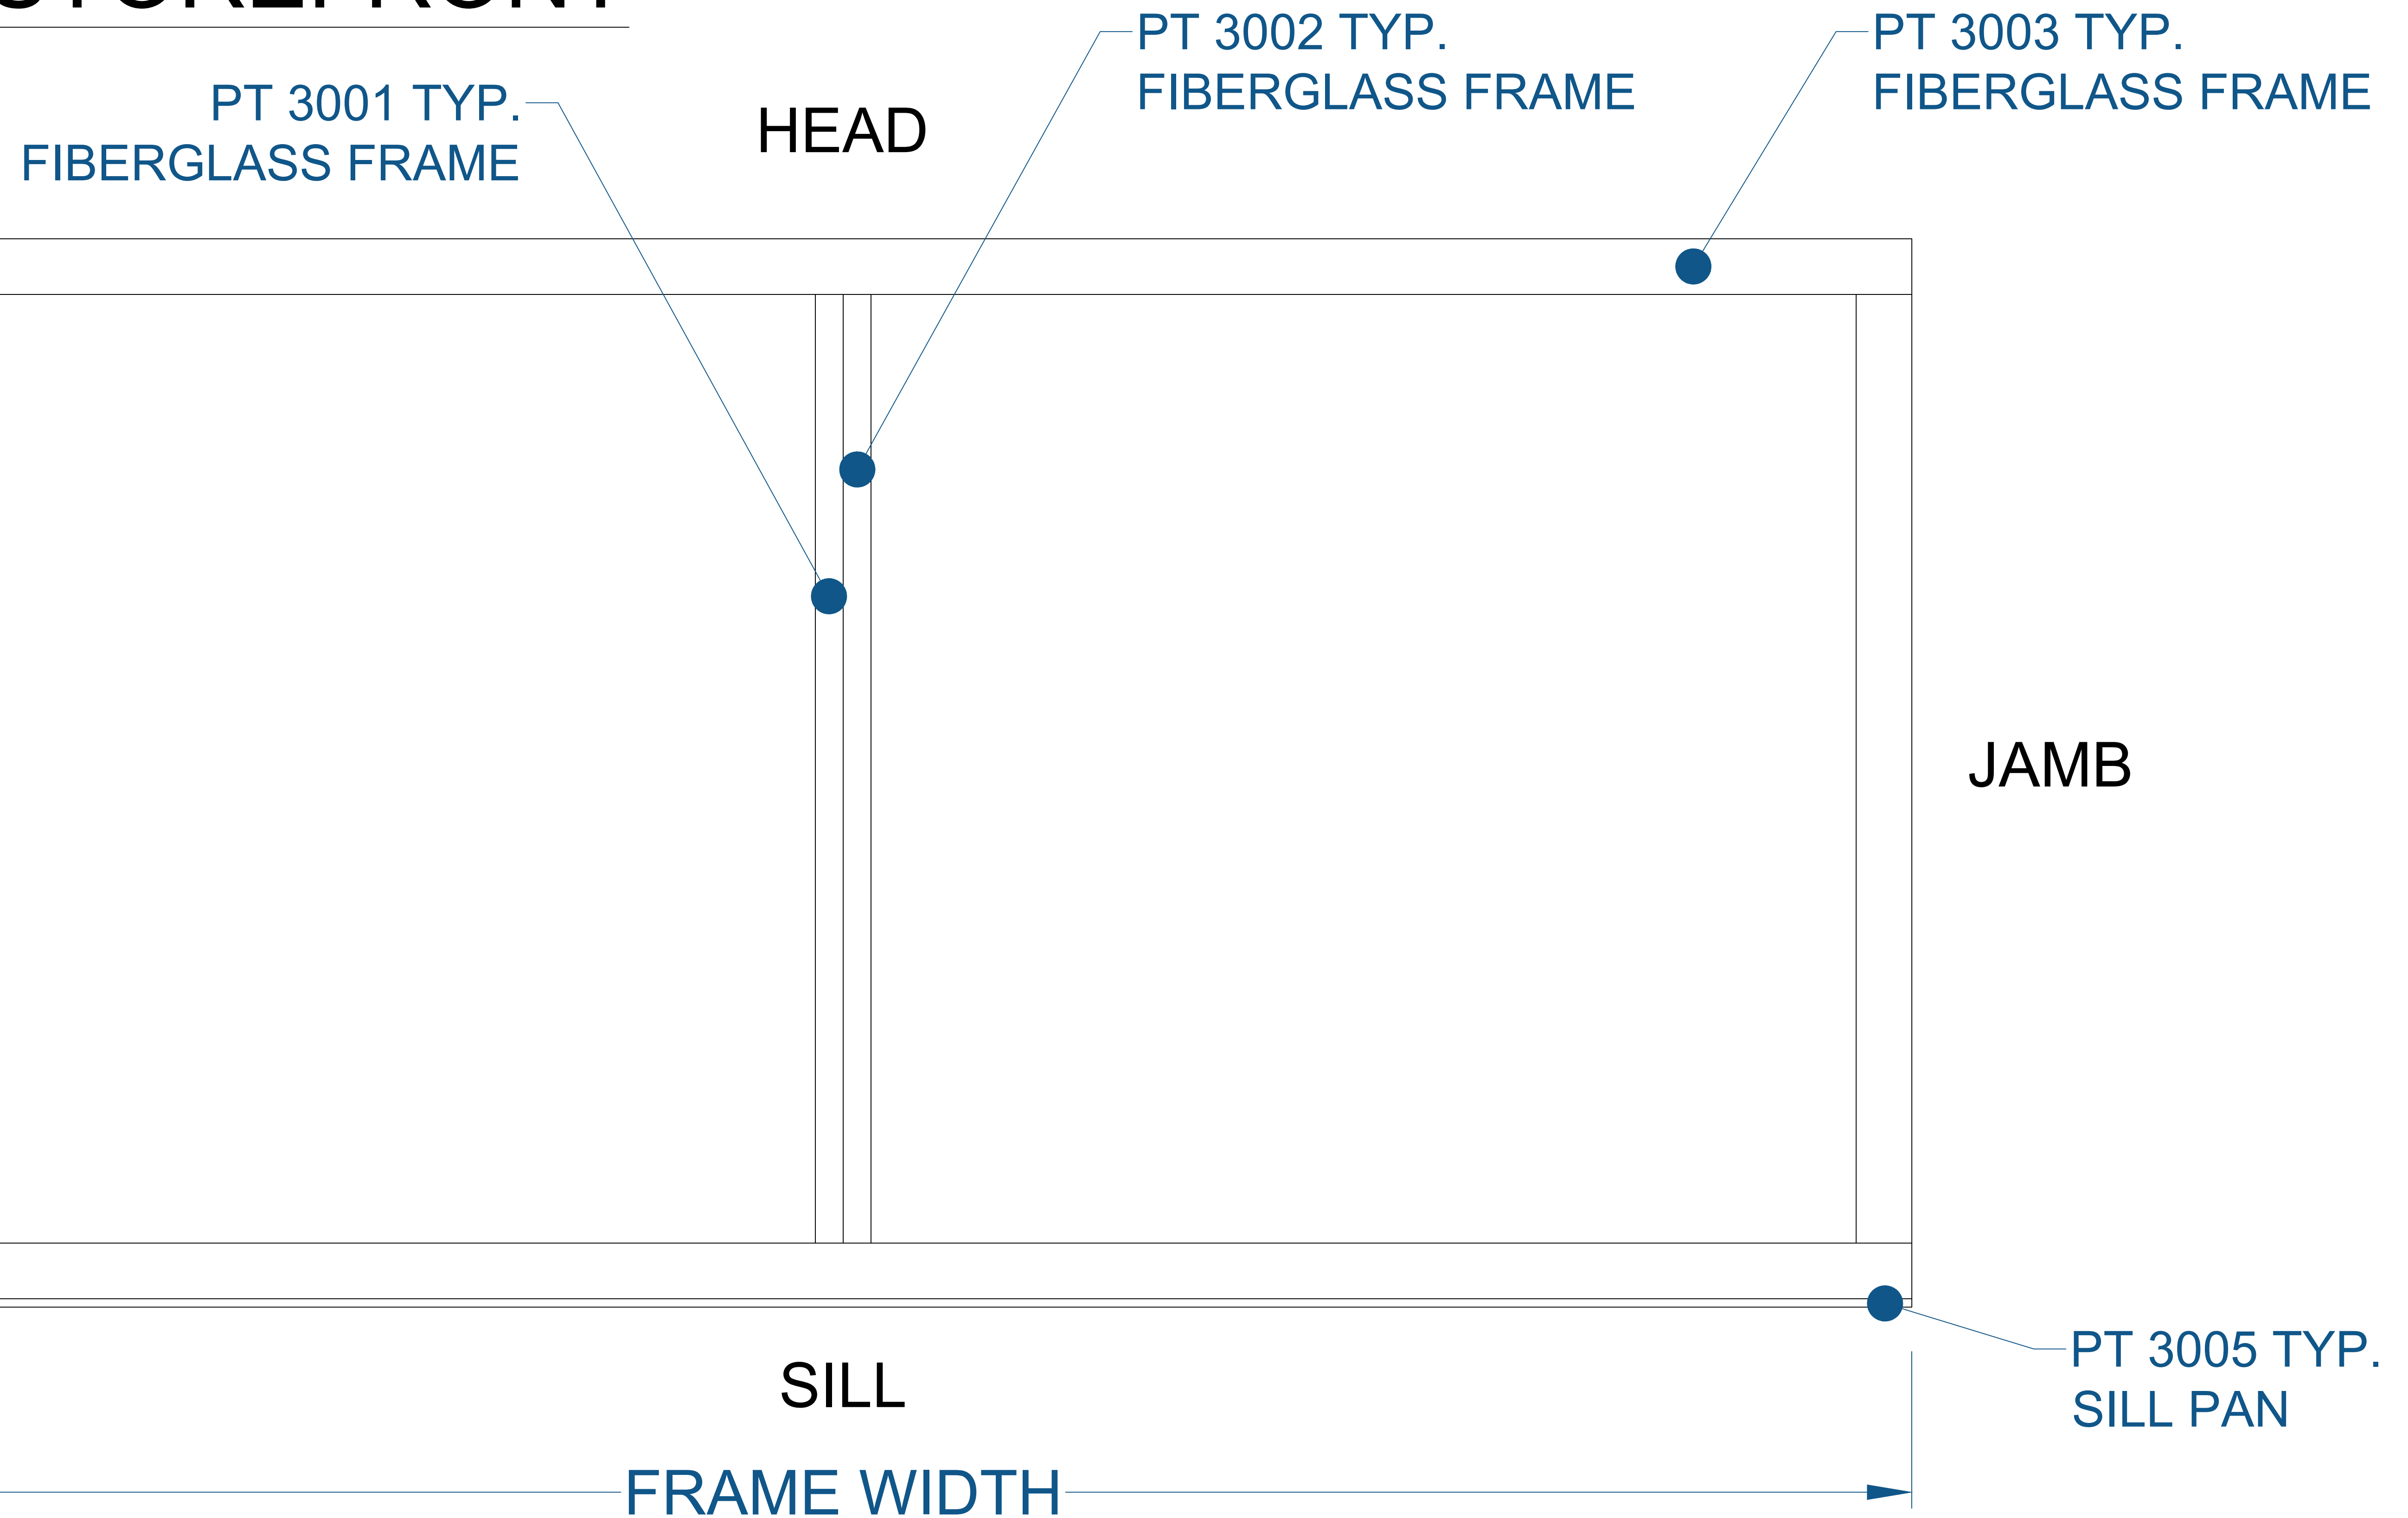

3000 SERIES STOREFRONT

(ELEVATION DRAWING)

NOTE: ELEVATION VIEWED FROM THE OUTSIDE LOOKING IN.

SEE PRODUCT SPECIFICATIONS PAGE FOR COMPLETE PRODUCT DESCRIPTION.

SERIES/CONFIGURATION: 3000 SERIES STOREFRONT		 FiberFrame™ Comfort Line® <small>FIBERGLASS WINDOWS, PATIO DOORS, SUNROOMS & STOREFRONT</small>	COMFORT LINE LTD. 5500 ENTERPRISE BLVD. TOLEDO, OH 43612 419-729-8520	
DRAWING TYPE: ELEVATION DRAWING			THIS DRAWING IS THE PROPERTY OF COMFORT LINE LTD. DESIGN CONCEPTS AND INFORMATION MAY NOT BE REPRODUCED USED OR DISCLOSED WITHOUT THE WRITTEN PERMISSION OF COMFORT LINE LTD.	
		SCALE: 6" = 1' - 0"	PROJECT: 3000 STOREFRONT	
		DATE: 2/13/17	QUOTE: ####	SHEET: SF1
DATE	REVISION	BY	DRAWN BY: AJL	