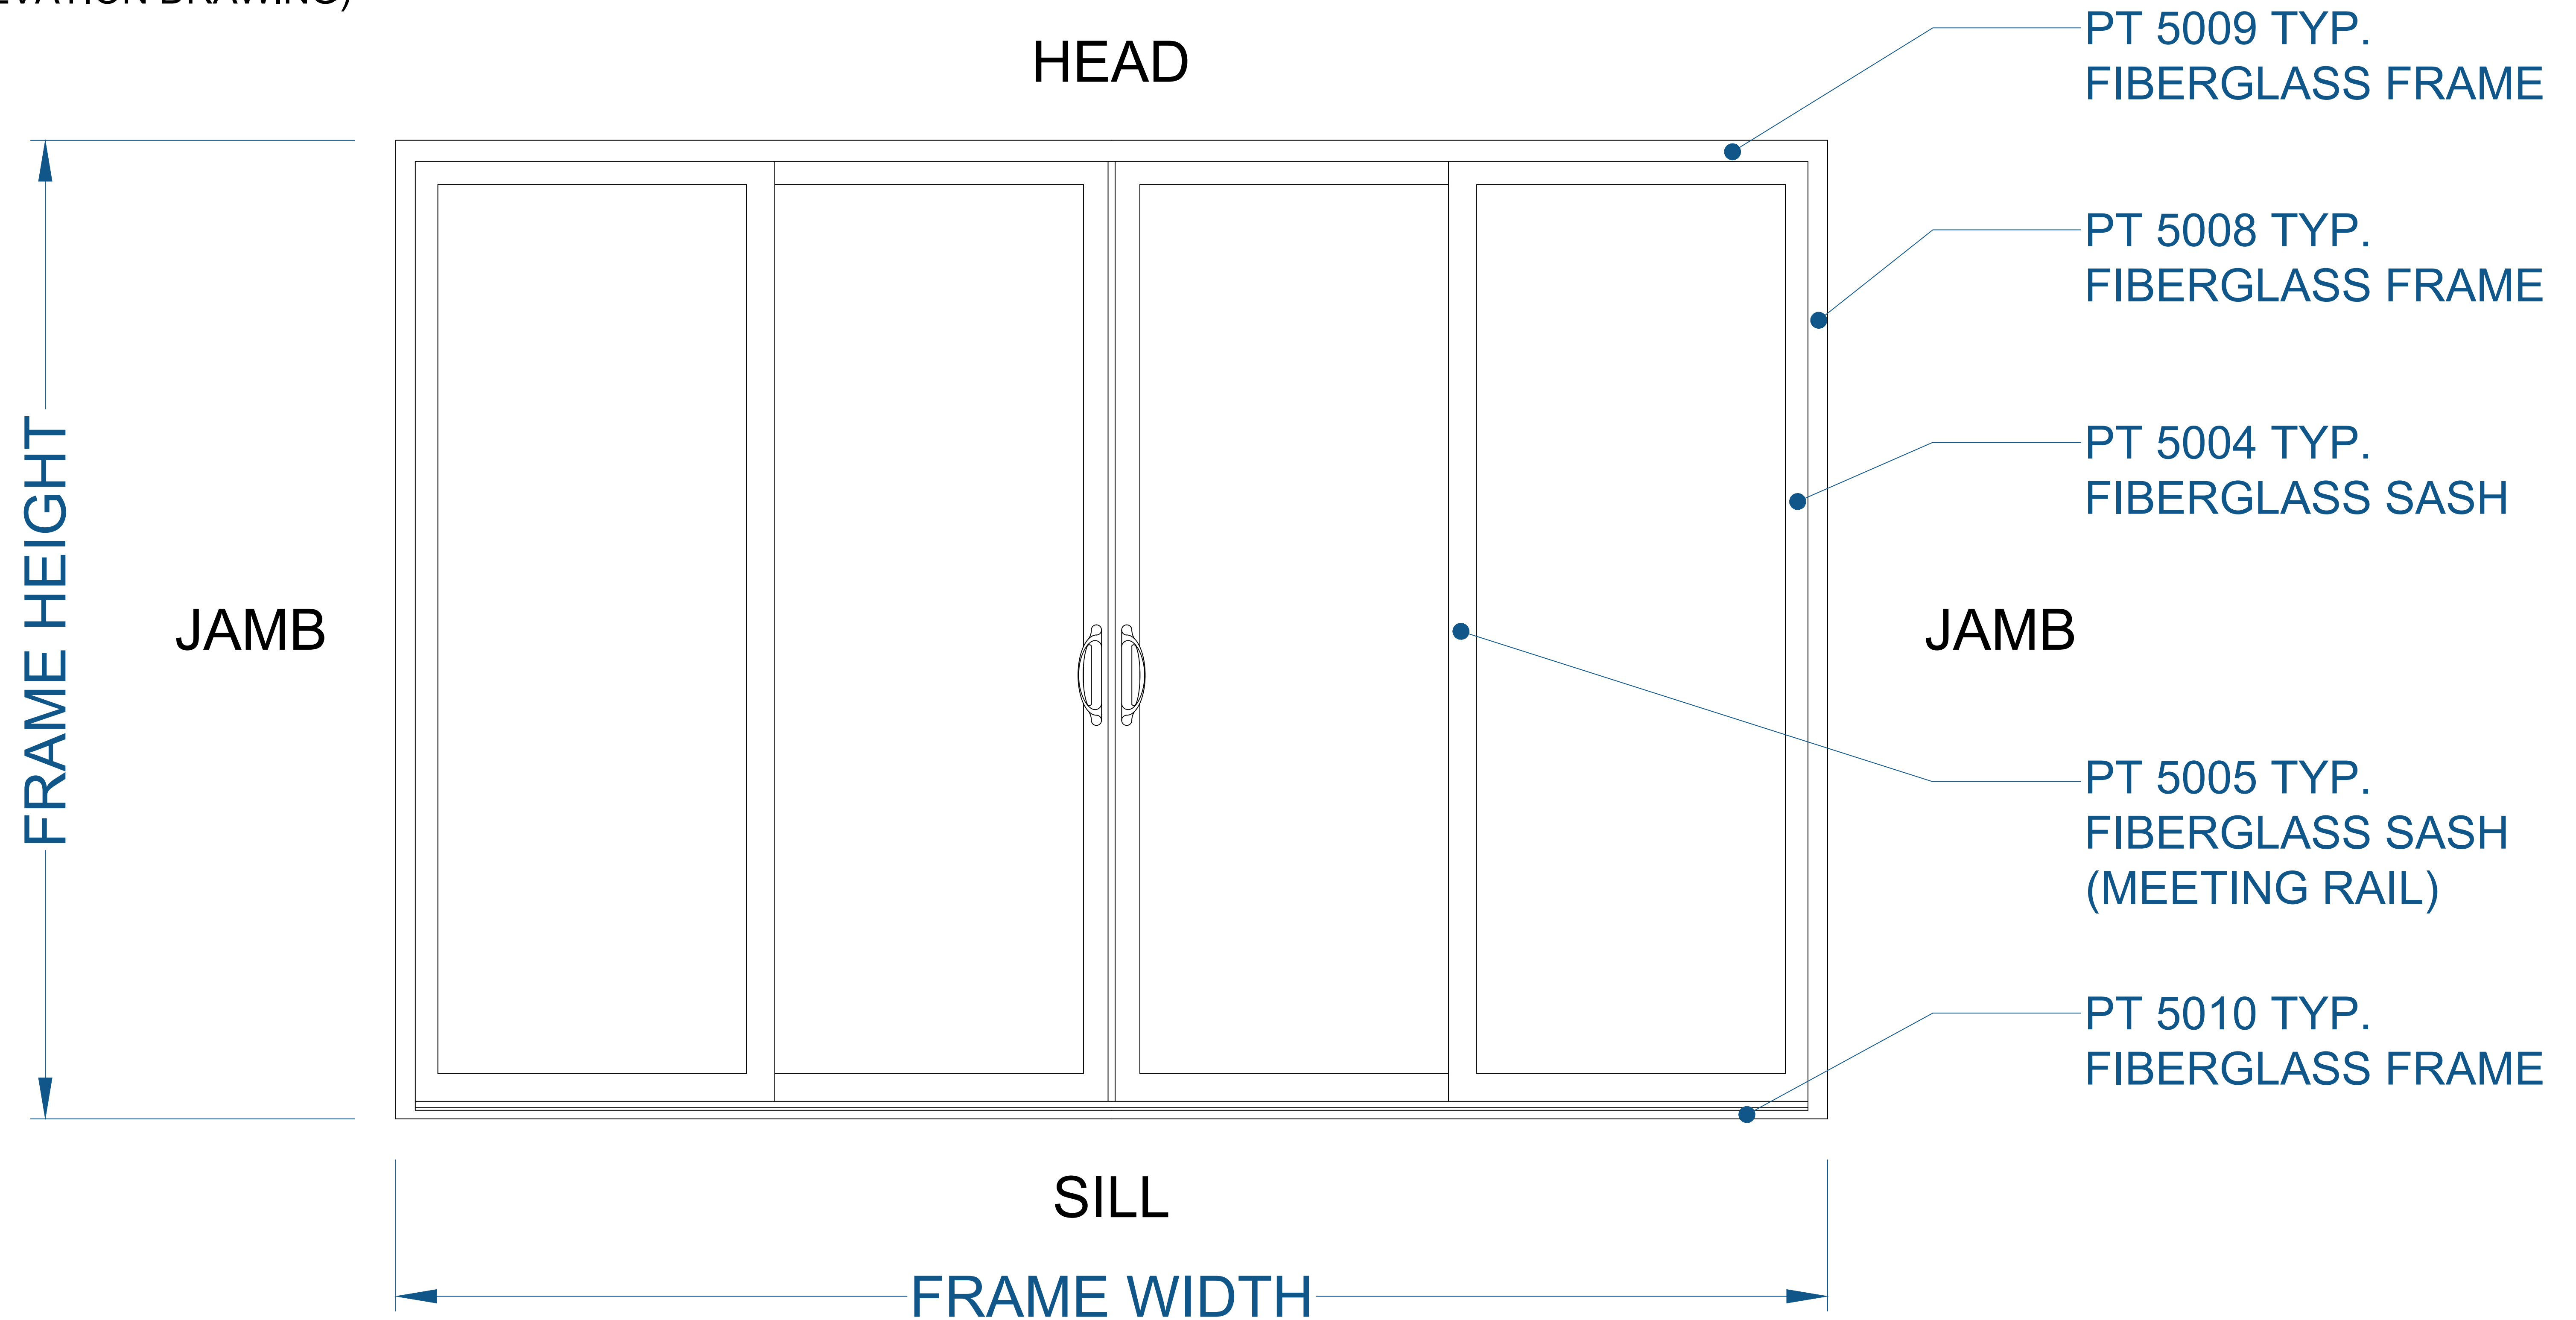

5000 SERIES PATIO DOOR - 3 LITE (MULLED) - CENTER VENT

(ELEVATION DRAWING)

NOTE: ELEVATION VIEWED FROM THE OUTSIDE LOOKING IN.

SEE PRODUCT SPECIFICATIONS PAGE FOR COMPLETE PRODUCT DESCRIPTION.

SERIES/CONFIGURATION: 5000 SERIES PATIO DOOR		 FiberFrame™ Comfort Line® <small>FIBERGLASS WINDOWS, PATIO DOORS, SUNROOMS & STOREFRONT</small>	COMFORT LINE LTD. 5500 ENTERPRISE BLVD. TOLEDO, OH 43612 419-729-8520	
DRAWING TYPE: ELEVATION DRAWING			THIS DRAWING IS THE PROPERTY OF COMFORT LINE LTD. DESIGN CONCEPTS AND INFORMATION MAY NOT BE REPRODUCED USED OR DISCLOSED WITHOUT THE WRITTEN PERMISSION OF COMFORT LINE LTD.	
		PROJECT: 5000 PATIO DOOR		
		SCALE: 6" = 1' - 0"	QUOTE: ####	SHEET: PD1.3
DATE	REVISION	BY	DRAWN BY: AJL	

5000 SERIES PATIO DOOR - 4 LITE (CONTINUOUS)

(ELEVATION DRAWING)

NOTE: ELEVATION VIEWED FROM THE OUTSIDE LOOKING IN.

SEE PRODUCT SPECIFICATIONS PAGE FOR COMPLETE PRODUCT DESCRIPTION.

SERIES/CONFIGURATION: 5000 SERIES PATIO DOOR		 FiberFrame™ Comfort Line® <small>FIBERGLASS WINDOWS, PATIO DOORS, SUNROOMS & STOREFRONT</small>	COMFORT LINE LTD. 5500 ENTERPRISE BLVD. TOLEDO, OH 43612 419-729-8520	
DRAWING TYPE: ELEVATION DRAWING			THIS DRAWING IS THE PROPERTY OF COMFORT LINE LTD. DESIGN CONCEPTS AND INFORMATION MAY NOT BE REPRODUCED USED OR DISCLOSED WITHOUT THE WRITTEN PERMISSION OF COMFORT LINE LTD.	
		PROJECT: 5000 PATIO DOOR		
		SCALE: 6" = 1' - 0"	QUOTE: #####	SHEET: PD1.4
DATE	REVISION	BY	DRAWN BY: AJL	