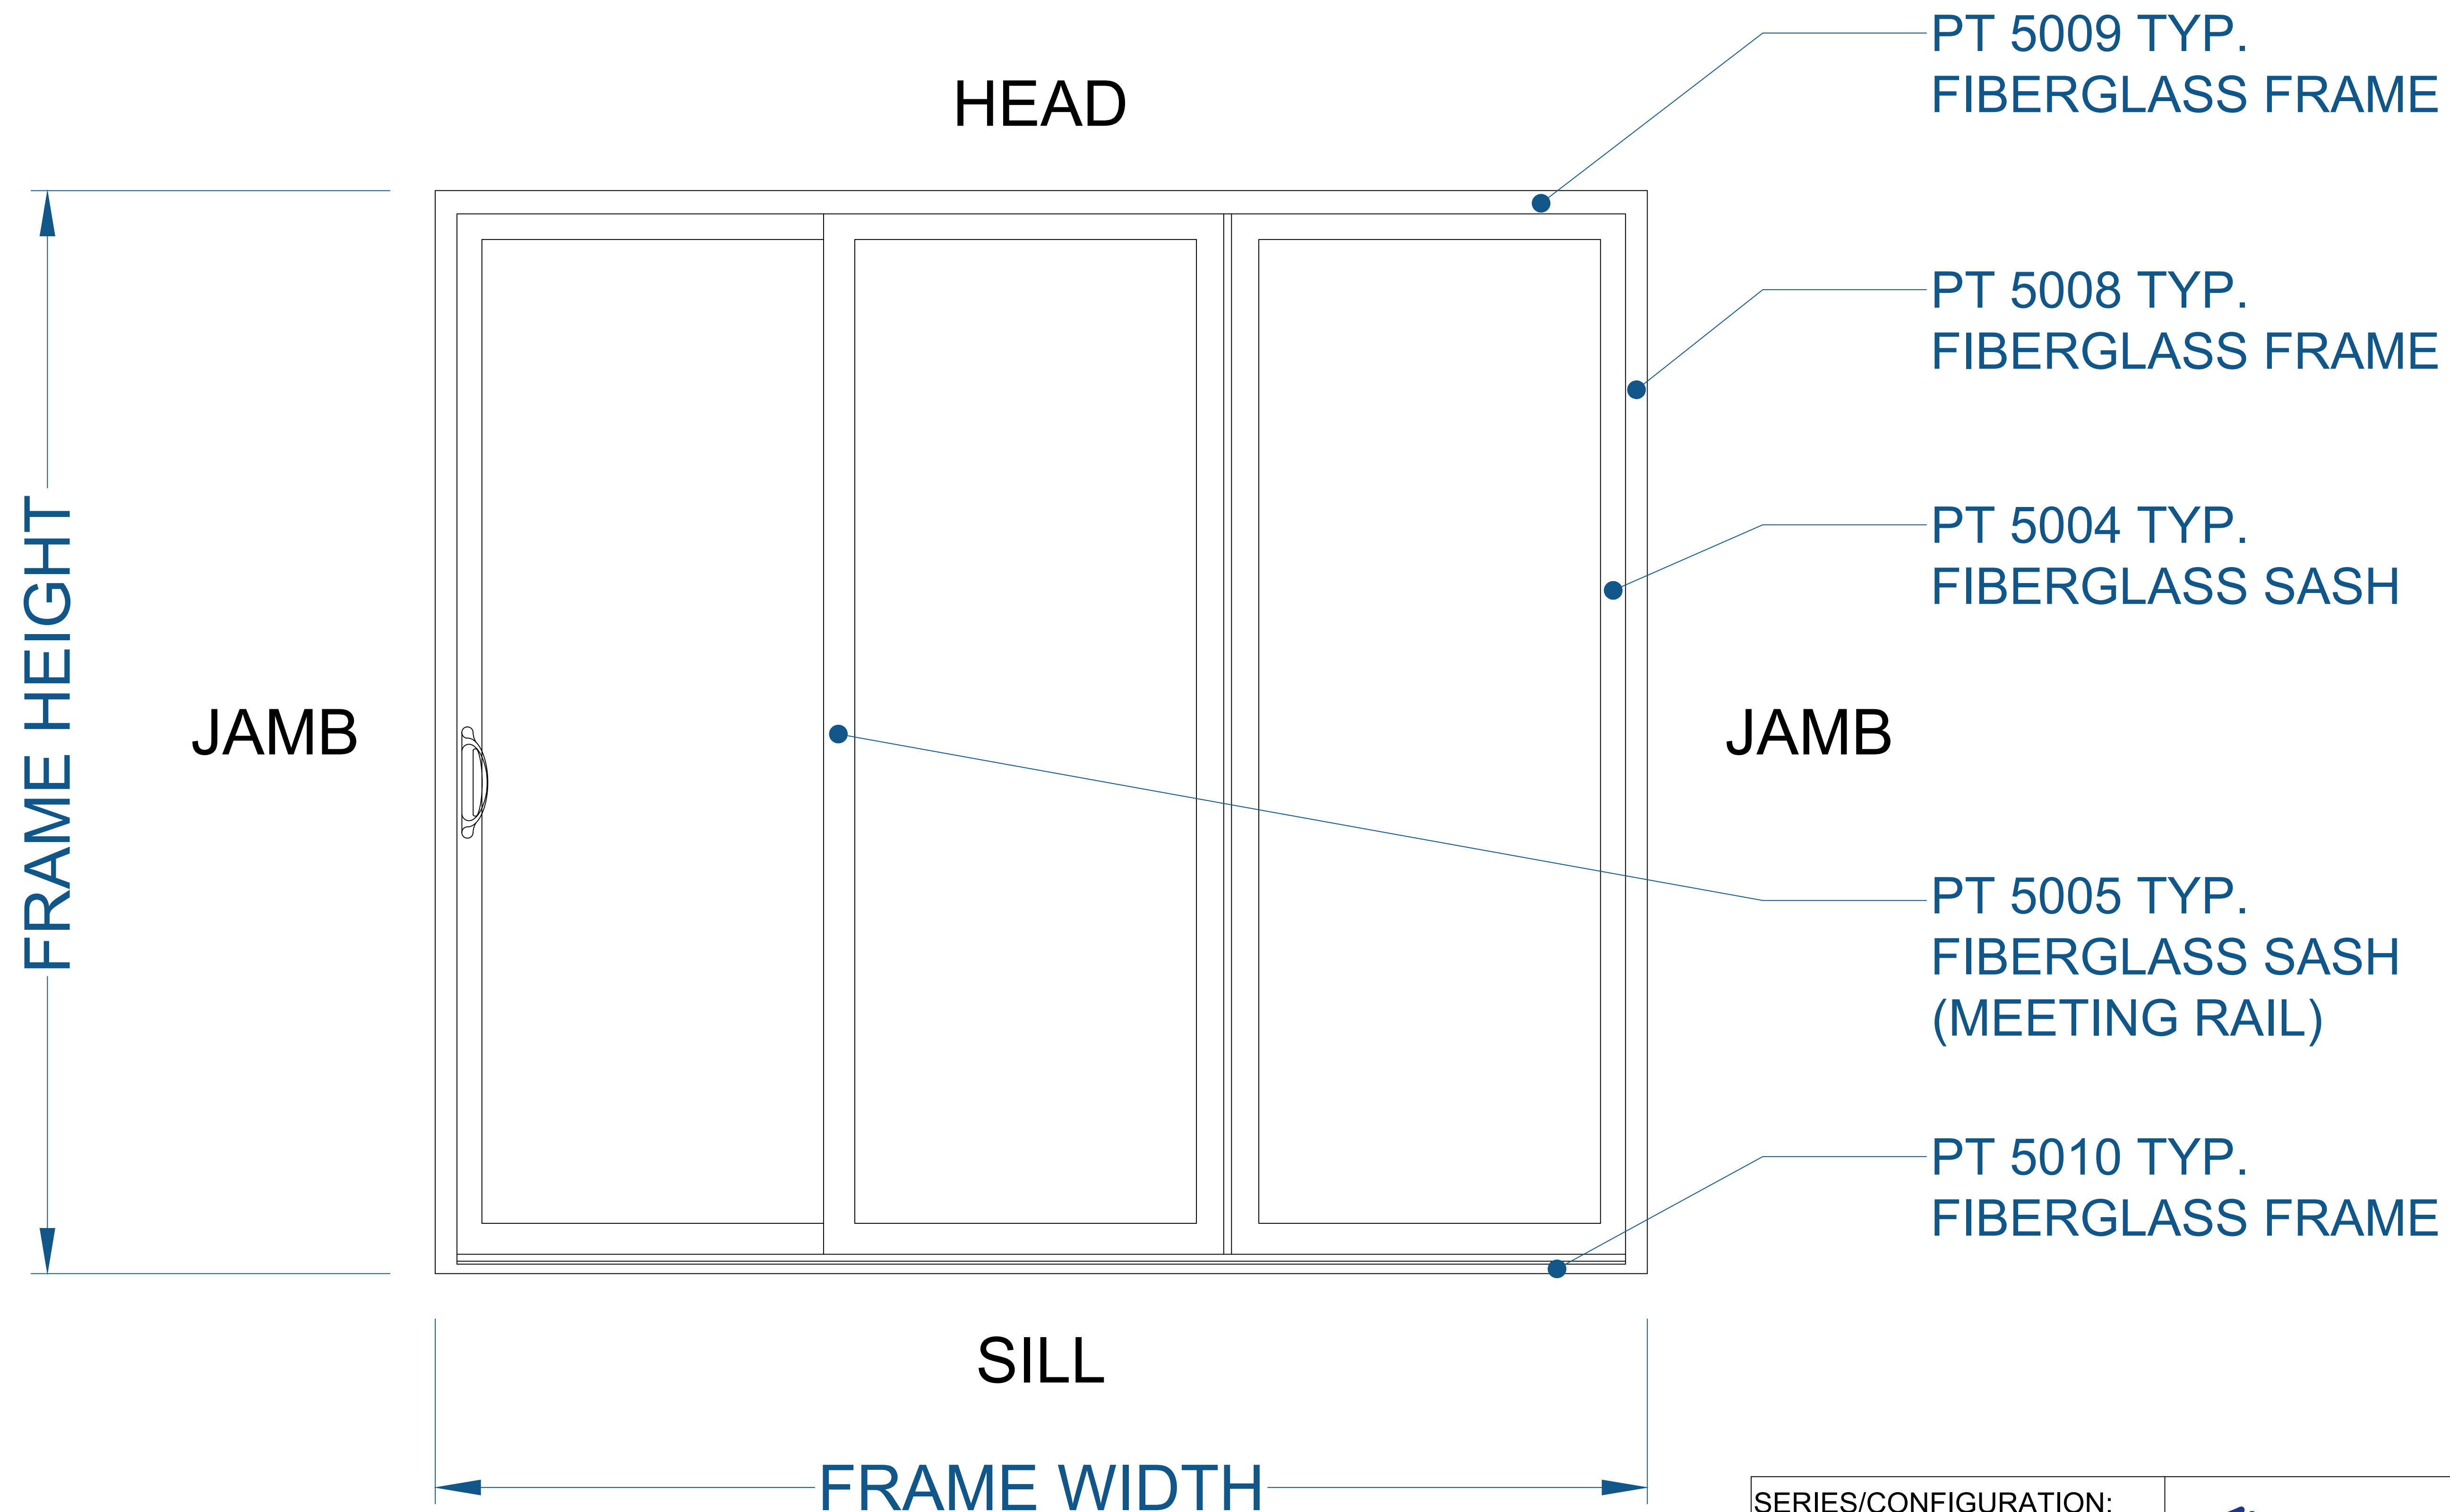

5000 SERIES PATIO DOOR - 2 LITE

(ELEVATION DRAWING)

NOTE: ELEVATION VIEWED FROM THE OUTSIDE LOOKING IN.

SEE PRODUCT SPECIFICATIONS PAGE FOR COMPLETE PRODUCT DESCRIPTION.

SERIES/CONFIGURATION: 5000 SERIES PATIO DOOR		 FiberFrame™ Comfort Line® <small>FIBERGLASS WINDOWS, PATIO DOORS, SUNROOMS & STOREFRONT</small>	COMFORT LINE LTD. 5500 ENTERPRISE BLVD. TOLEDO, OH 43612 419-729-8520	
DRAWING TYPE: ELEVATION DRAWING			THIS DRAWING IS THE PROPERTY OF COMFORT LINE LTD. DESIGN CONCEPTS AND INFORMATION MAY NOT BE REPRODUCED USED OR DISCLOSED WITHOUT THE WRITTEN PERMISSION OF COMFORT LINE LTD.	
		SCALE: 6" = 1' - 0"	PROJECT: 5000 PATIO DOOR	
		DATE: 2/13/17	QUOTE: ####	SHEET: PD1.1
DATE	REVISION	BY	DRAWN BY: AJL	

5000 SERIES PATIO DOOR - 3 LITE (CONTINUOUS)

(ELEVATION DRAWING)

NOTE: ELEVATION VIEWED FROM THE OUTSIDE LOOKING IN.

SEE PRODUCT SPECIFICATIONS PAGE FOR COMPLETE PRODUCT DESCRIPTION.

SERIES/CONFIGURATION: 5000 SERIES PATIO DOOR		 FiberFrame [™] Comfort Line® <small>FIBERGLASS WINDOWS, PATIO DOORS, SUNROOMS & STOREFRONT</small>	COMFORT LINE LTD. 5500 ENTERPRISE BLVD. TOLEDO, OH 43612 419-729-8520	
DRAWING TYPE: ELEVATION DRAWING			THIS DRAWING IS THE PROPERTY OF COMFORT LINE LTD. DESIGN CONCEPTS AND INFORMATION MAY NOT BE REPRODUCED USED OR DISCLOSED WITHOUT THE WRITTEN PERMISSION OF COMFORT LINE LTD.	
		PROJECT: 5000 PATIO DOOR		
		SCALE: 6" = 1' - 0"	QUOTE: ####	SHEET: PD1.2
DATE	REVISION	BY	DRAWN BY: AJL	