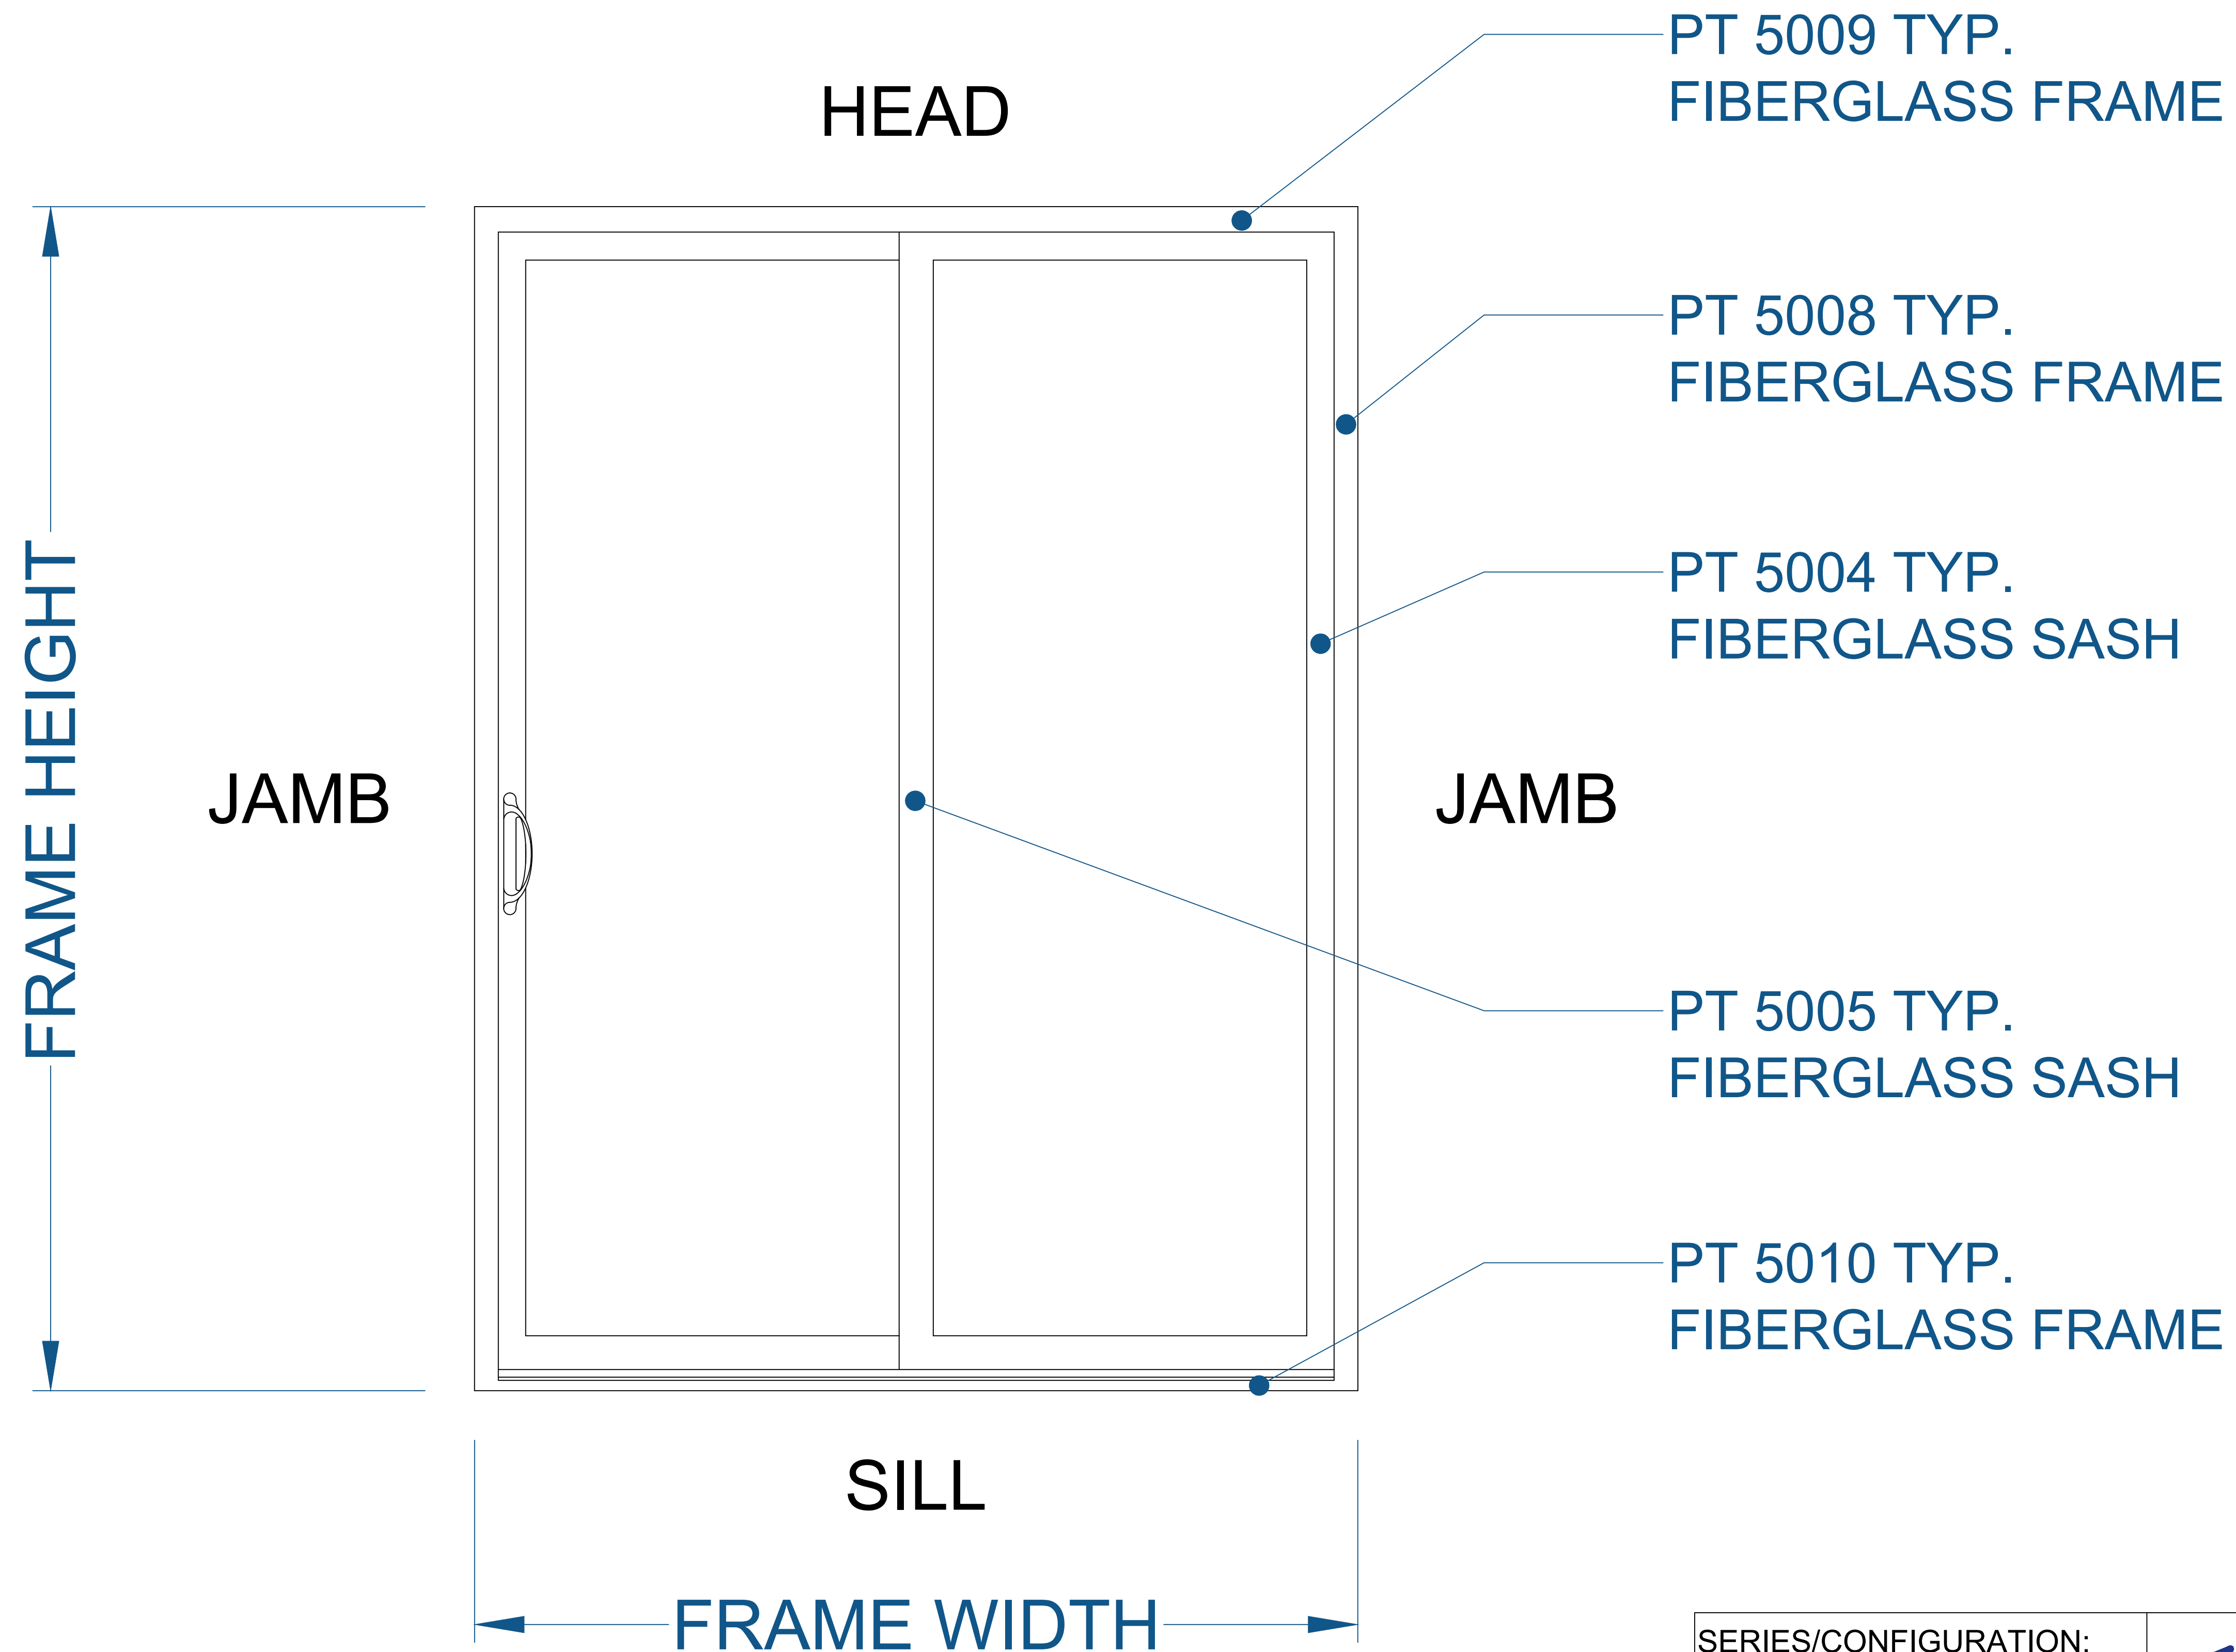

5000 SERIES PATIO DOOR - 2 LITE

(ELEVATION DRAWING)

NOTE: ELEVATION VIEWED FROM THE OUTSIDE LOOKING IN.

SEE PRODUCT SPECIFICATIONS PAGE FOR COMPLETE PRODUCT DESCRIPTION.

SERIES/CONFIGURATION: 5000 SERIES PATIO DOOR		 FiberFrame™ Comfort Line® <small>FIBERGLASS WINDOWS, PATIO DOORS, SUNROOMS & STOREFRONT</small>	COMFORT LINE LTD. 5500 ENTERPRISE BLVD. TOLEDO, OH 43612 419-729-8520	
DRAWING TYPE: ELEVATION DRAWING			THIS DRAWING IS THE PROPERTY OF COMFORT LINE LTD. DESIGN CONCEPTS AND INFORMATION MAY NOT BE REPRODUCED USED OR DISCLOSED WITHOUT THE WRITTEN PERMISSION OF COMFORT LINE LTD.	
		SCALE: 6" = 1' - 0"	PROJECT: 5000 PATIO DOOR	
		DATE: 2/13/17	QUOTE: ####	SHEET: PD1.1
DATE	REVISION	BY	DRAWN BY: AJL	

5000 SERIES PATIO DOOR - 3 LITE (CONTINUOUS)

(ELEVATION DRAWING)

NOTE: ELEVATION VIEWED FROM THE OUTSIDE LOOKING IN.

SEE PRODUCT SPECIFICATIONS PAGE FOR COMPLETE PRODUCT DESCRIPTION.

SERIES/CONFIGURATION: 5000 SERIES PATIO DOOR		 FiberFrame [™] Comfort Line® <small>FIBERGLASS WINDOWS, PATIO DOORS, SUNROOMS & STOREFRONT</small>	COMFORT LINE LTD. 5500 ENTERPRISE BLVD. TOLEDO, OH 43612 419-729-8520	
DRAWING TYPE: ELEVATION DRAWING			THIS DRAWING IS THE PROPERTY OF COMFORT LINE LTD. DESIGN CONCEPTS AND INFORMATION MAY NOT BE REPRODUCED USED OR DISCLOSED WITHOUT THE WRITTEN PERMISSION OF COMFORT LINE LTD.	
		PROJECT: 5000 PATIO DOOR		
		SCALE: 6" = 1' - 0"	QUOTE: ####	SHEET: PD1.2
DATE	REVISION	BY	DRAWN BY: AJL	